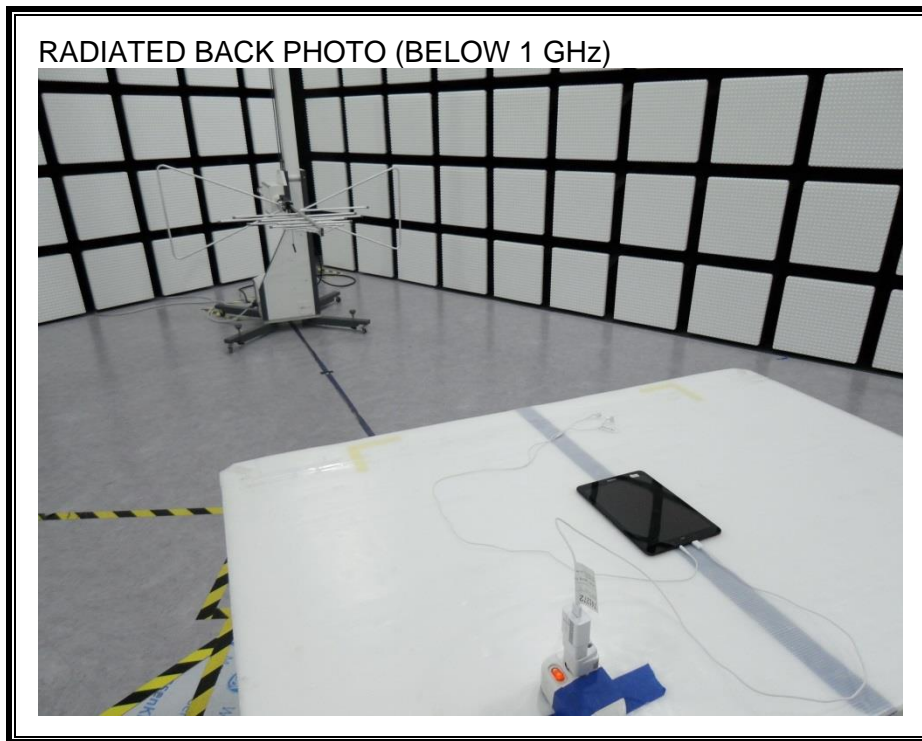

12. SETUP PHOTOS

ANTENNA PORT CONDUCTED RF MEASUREMENT SETUP

RADIATED RF MEASUREMENT SETUP (BELOW 1 GHz)

RADIATED RF MEASUREMENT SETUP (ABOVE 1 GHz)

RADIATED RF MEASUREMENT SETUP FOR PORTABLE CONFIGURATION

POWERLINE CONDUCTED EMISSIONS MEASUREMENT SETUP

END OF REPORT