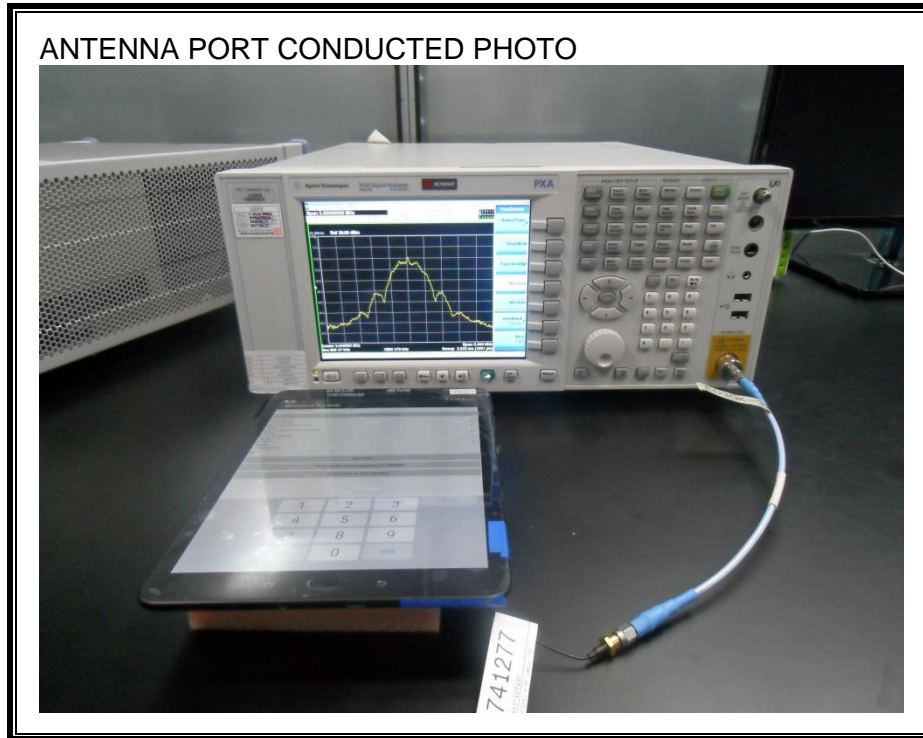

12. SETUP PHOTOS

ANTENNA PORT CONDUCTED RF MEASUREMENT SETUP

RADIATED RF MEASUREMENT SETUP (BELOW 1 GHz)

RADIATED RF MEASUREMENT SETUP (ABOVE 1 GHz)

RADIATED RF MEASUREMENT SETUP FOR PORTABLE CONFIGURATION

POWERLINE CONDUCTED EMISSIONS MEASUREMENT SETUP

END OF REPORT