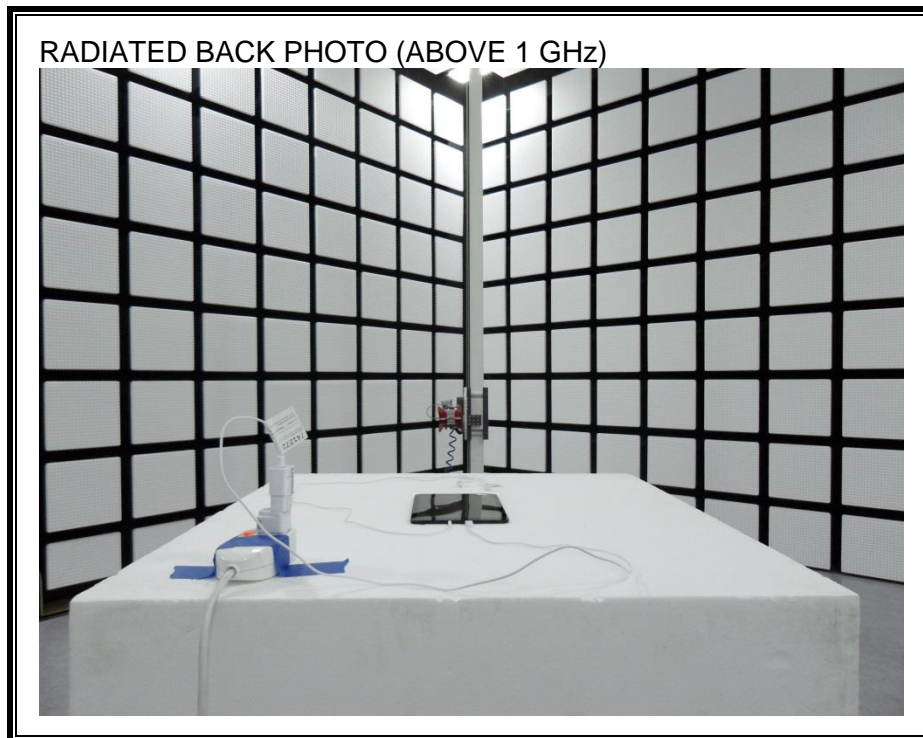

12. SETUP PHOTOS

ANTENNA PORT CONDUCTED RF MEASUREMENT SETUP

RADIATED RF MEASUREMENT SETUP (BELOW 1 GHz)

RADIATED RF MEASUREMENT SETUP (ABOVE 1 GHz)

RADIATED RF MEASUREMENT SETUP FOR PORTABLE CONFIGURATION

POWERLINE CONDUCTED EMISSIONS MEASUREMENT SETUP

END OF REPORT