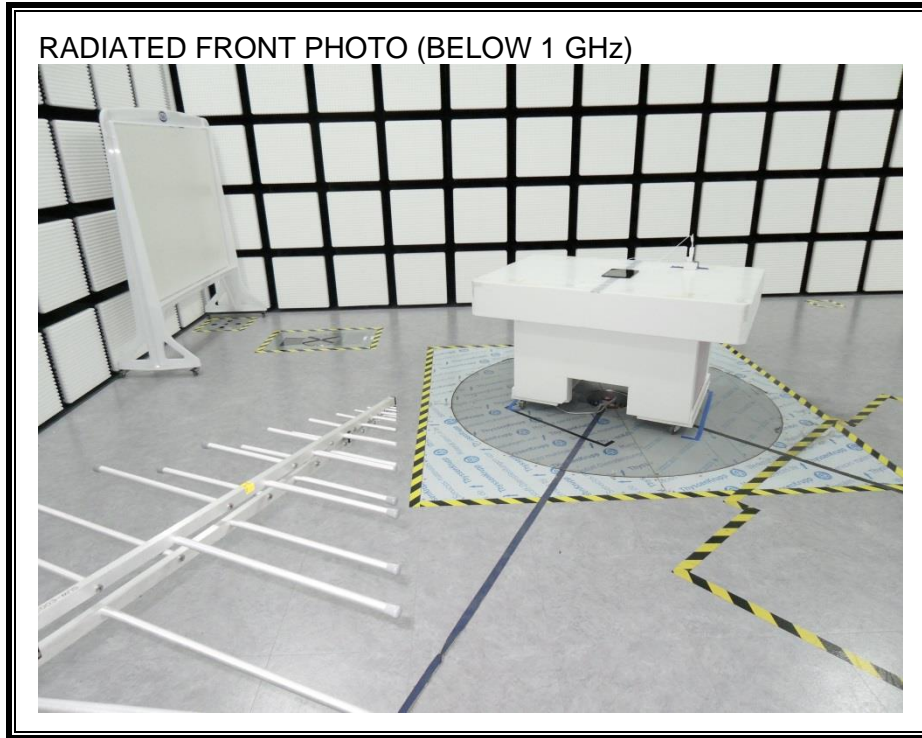

### ANTENNA PORT CONDUCTED RF MEASUREMENT SETUP

**RADIATED RF MEASUREMENT SETUP (BELOW 1 GHz)**

**RADIATED RF MEASUREMENT SETUP (ABOVE 1 GHz)**

**RADIATED RF MEASUREMENT SETUP FOR PORTABLE CONFIGURATION**

X-AXIS FRONT PHOTO

Y-AXIS FRONT PHOTO

**POWERLINE CONDUCTED EMISSIONS MEASUREMENT SETUP**

**END OF REPORT**

Page 92 of 92