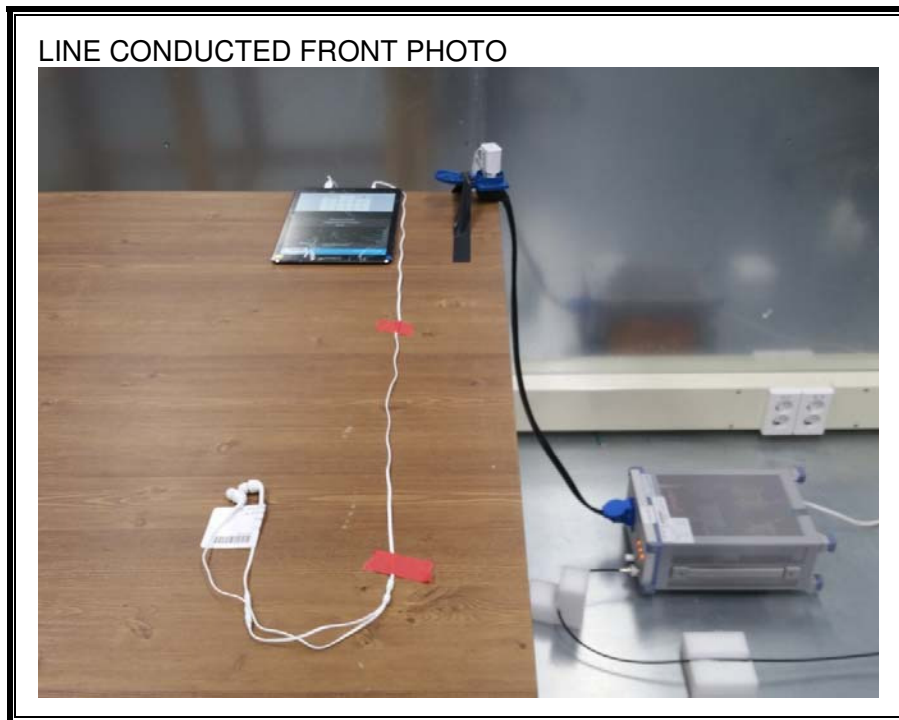

13. SETUP PHOTOS

ANTENNA PORT CONDUCTED RF MEASUREMENT SETUP

RADIATED RF MEASUREMENT SETUP (BELOW 1 GHz)

RADIATED RF MEASUREMENT SETUP (ABOVE 1 GHz)

RADIATED RF MEASUREMENT SETUP FOR PORTABLE CONFIGURATION

POWERLINE CONDUCTED EMISSIONS MEASUREMENT SETUP

END OF REPORT