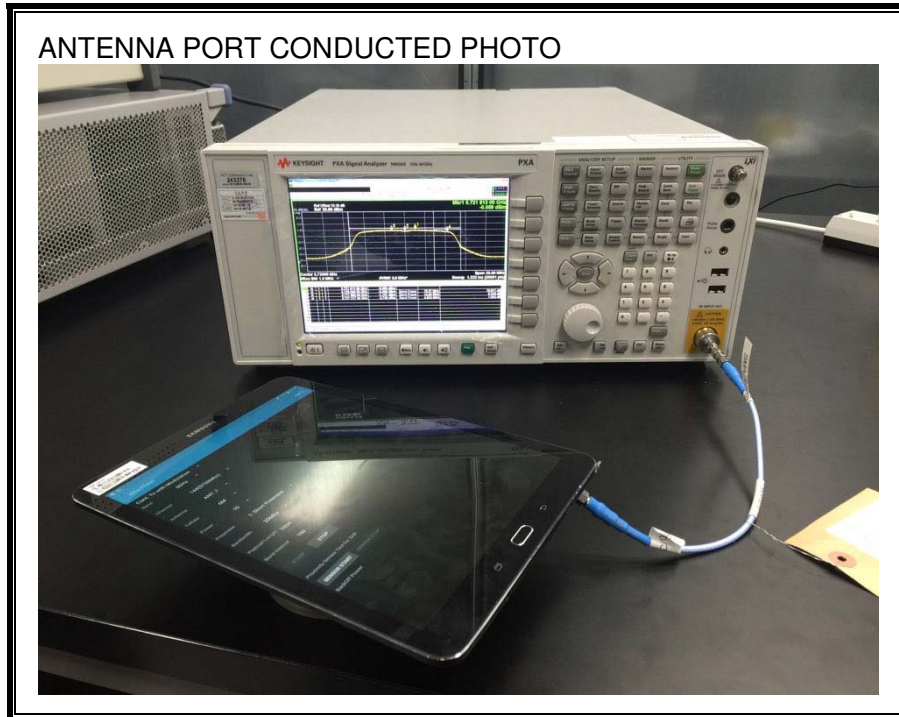

13. SETUP PHOTOS

ANTENNA PORT CONDUCTED RF MEASUREMENT SETUP

RADIATED RF MEASUREMENT SETUP (BELOW 1 GHz)

RADIATED RF MEASUREMENT SETUP (ABOVE 1 GHz)

RADIATED RF MEASUREMENT SETUP FOR PORTABLE CONFIGURATION

POWERLINE CONDUCTED EMISSIONS MEASUREMENT SETUP

END OF REPORT