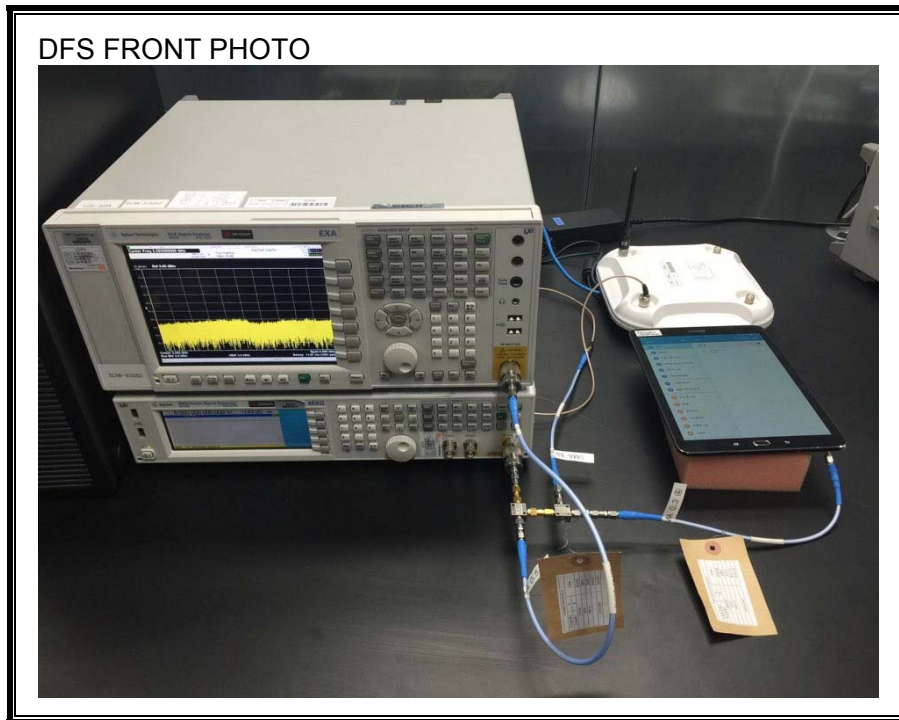

15. SETUP PHOTOS

ANTENNA PORT CONDUCTED RF MEASUREMENT SETUP

RADIATED RF MEASUREMENT SETUP (BELOW 1 GHz)

RADIATED RF MEASUREMENT SETUP (ABOVE 1 GHz)

RADIATED RF MEASUREMENT SETUP FOR PORTABLE CONFIGURATION

POWERLINE CONDUCTED EMISSIONS MEASUREMENT SETUP

DYNAMIC FREQUENCY SELECTION MEASUREMENT SETUP

END OF REPORT