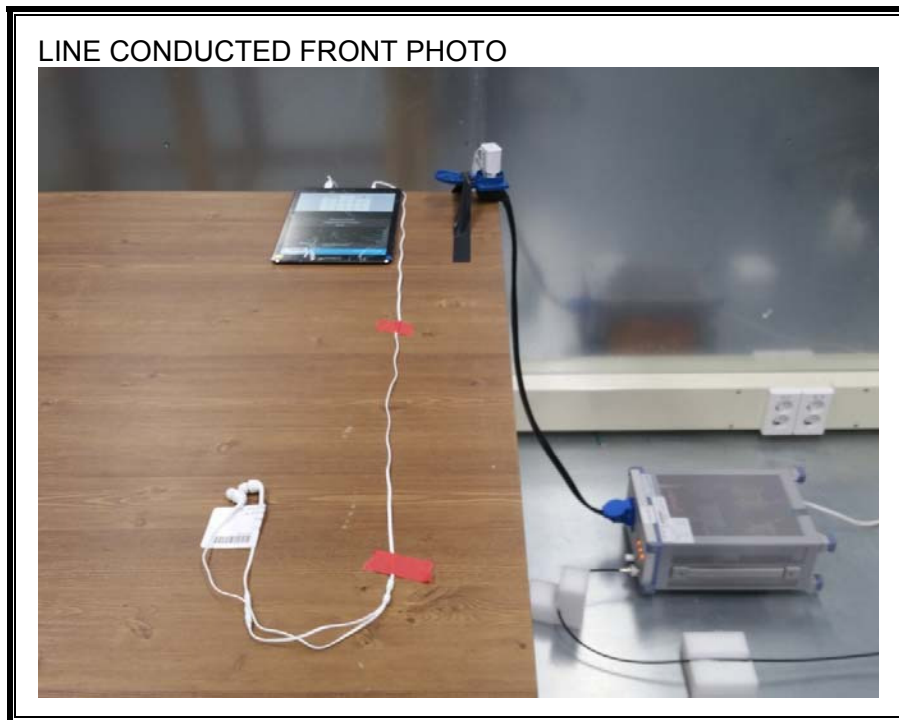

11. SETUP PHOTOS

ANTENNA PORT CONDUCTED RF MEASUREMENT SETUP

RADIATED RF MEASUREMENT SETUP (BELOW 1 GHz)

RADIATED RF MEASUREMENT SETUP (ABOVE 1 GHz)

RADIATED RF MEASUREMENT SETUP FOR PORTABLE CONFIGURATION

POWERLINE CONDUCTED EMISSIONS MEASUREMENT SETUP

END OF REPORT