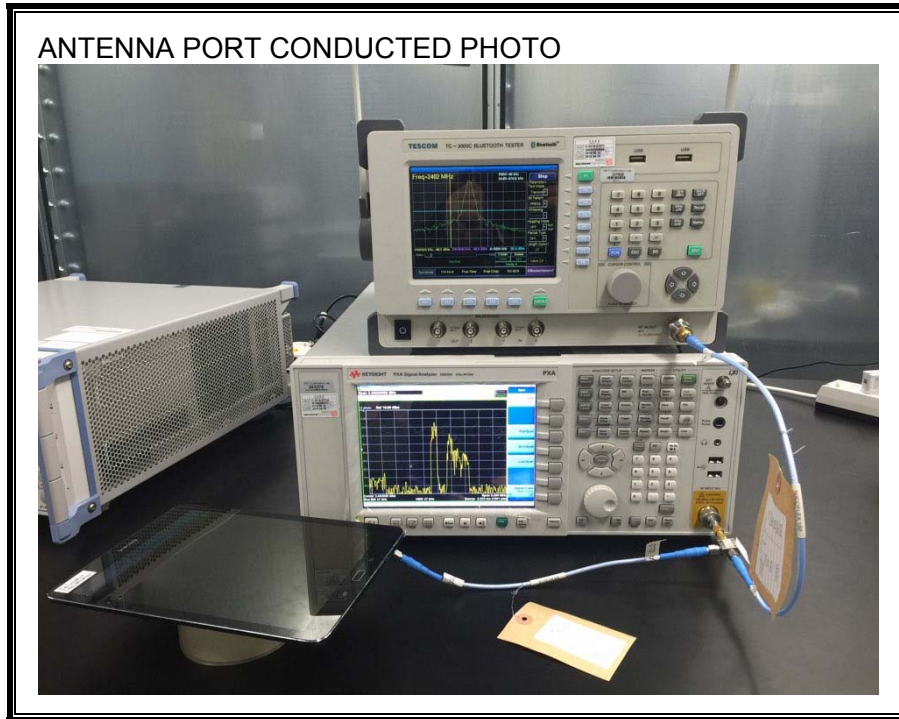

11. SETUP PHOTOS

ANTENNA PORT CONDUCTED RF MEASUREMENT SETUP

RADIATED RF MEASUREMENT SETUP (BELOW 1 GHz)

RADIATED RF MEASUREMENT SETUP (ABOVE 1 GHz)

RADIATED RF MEASUREMENT SETUP FOR PORTABLE CONFIGURATION

POWERLINE CONDUCTED EMISSIONS MEASUREMENT SETUP

END OF REPORT