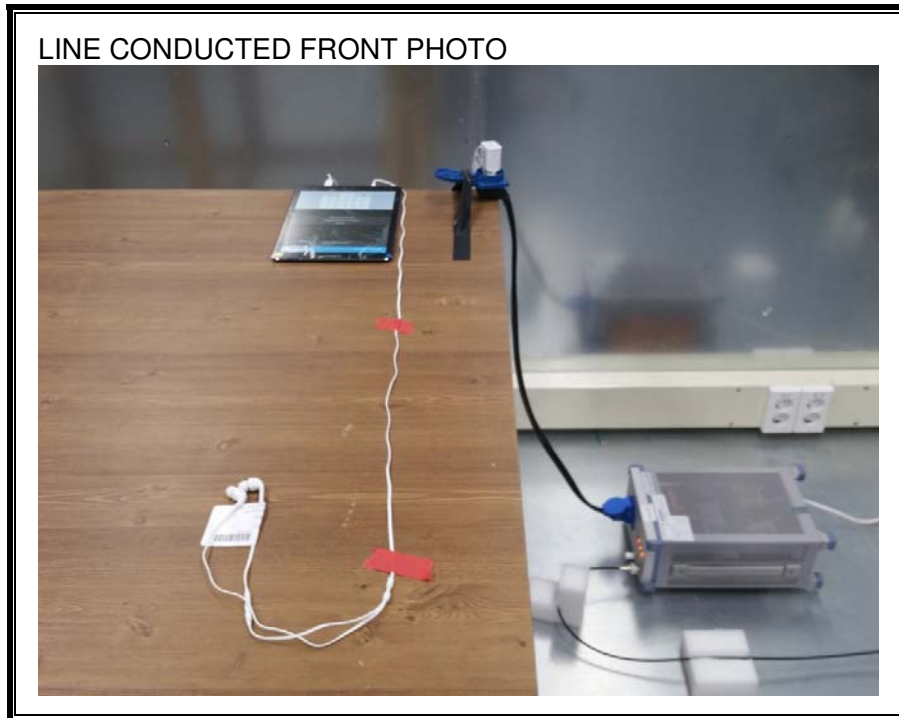

9. SETUP PHOTOS

ANTENNA PORT CONDUCTED RF MEASUREMENT SETUP

RADIATED RF MEASUREMENT SETUP (BELOW 1 GHz)

RADIATED RF MEASUREMENT SETUP (ABOVE 1 GHz)

RADIATED RF MEASUREMENT SETUP FOR PORTABLE CONFIGURATION

POWERLINE CONDUCTED EMISSIONS MEASUREMENT SETUP

END OF REPORT