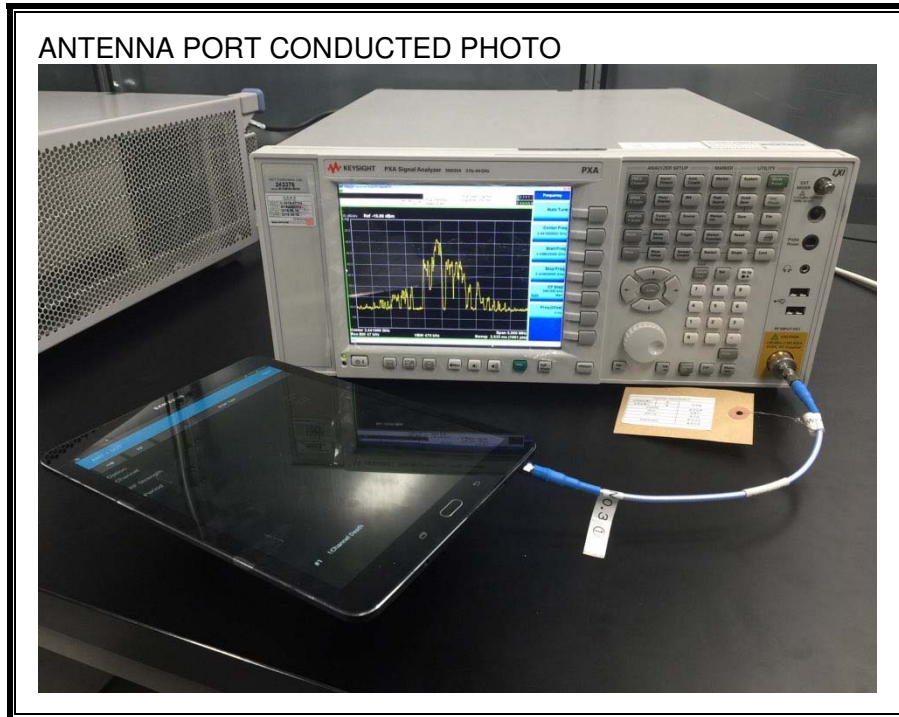

9. SETUP PHOTOS

ANTENNA PORT CONDUCTED RF MEASUREMENT SETUP

RADIATED RF MEASUREMENT SETUP (BELOW 1 GHz)

RADIATED RF MEASUREMENT SETUP (ABOVE 1 GHz)

RADIATED RF MEASUREMENT SETUP FOR PORTABLE CONFIGURATION

POWERLINE CONDUCTED EMISSIONS MEASUREMENT SETUP

END OF REPORT