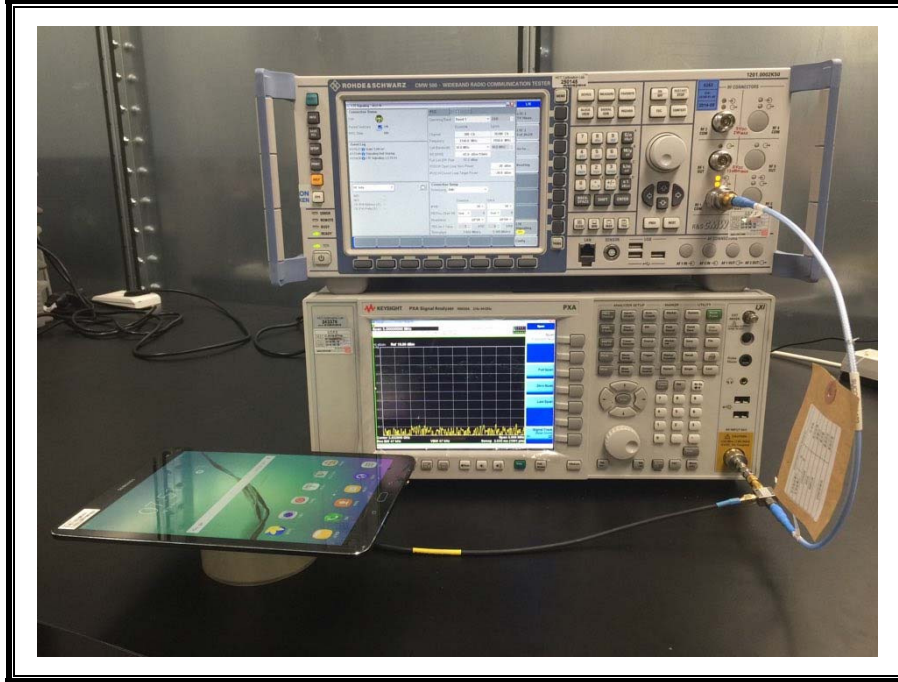

12. SETUP PHOTOS

ANTENNA PORT CONDUCTED RF MEASUREMENT SETUP

RADIATED RF MEASUREMENT SETUP (BELOW 1 GHz)

RADIATED RF MEASUREMENT SETUP (ABOVE 1 GHz)

RADIATED RF MEASUREMENT SETUP FOR PORTABLE CONFIGURATION

ENVIRONMENTAL CHAMBER PHOTO

ENDEND OF REPORT