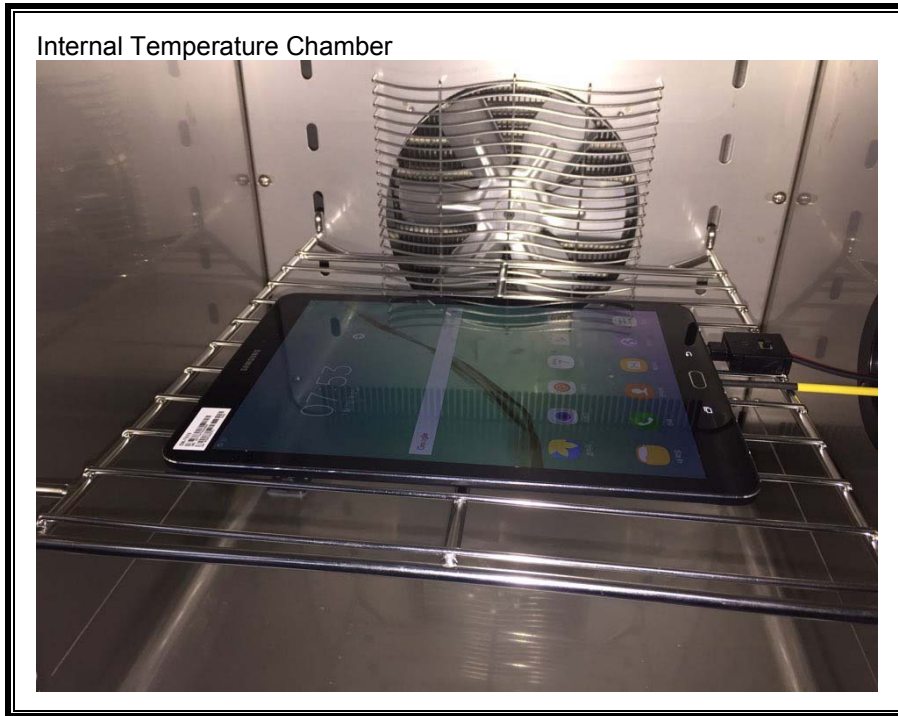

12. SETUP PHOTOS

ANTENNA PORT CONDUCTED RF MEASUREMENT SETUP

RADIATED RF MEASUREMENT SETUP (BELOW 1 GHz)

RADIATED RF MEASUREMENT SETUP (ABOVE 1 GHz)

RADIATED RF MEASUREMENT SETUP FOR PORTABLE CONFIGURATION

ENVIRONMENTAL CHAMBER PHOTO

ENDEND OF REPORT