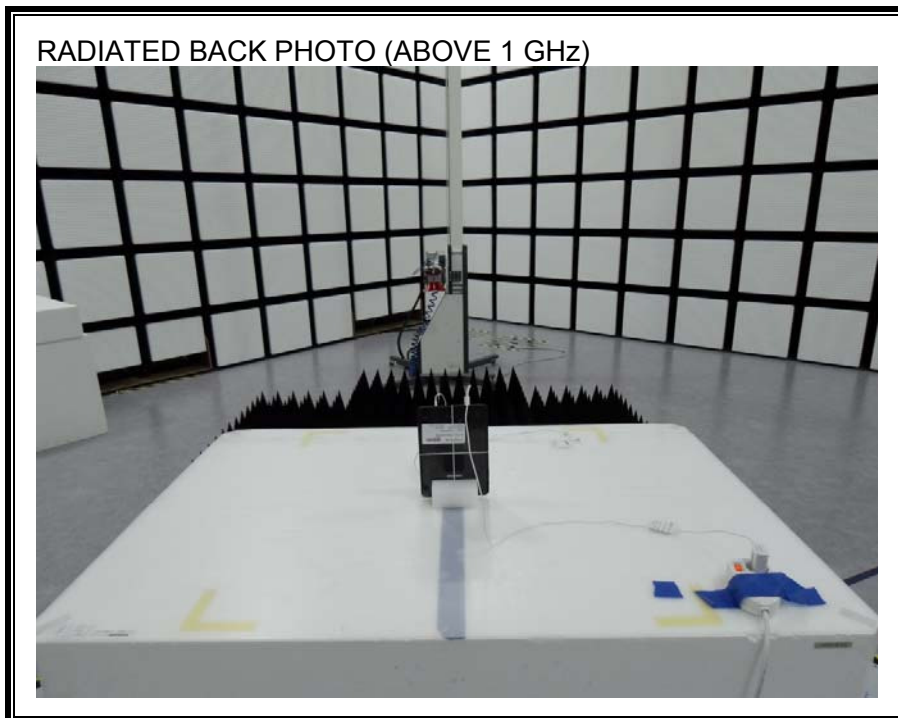

12. SETUP PHOTOS

ANTENNA PORT CONDUCTED RF MEASUREMENT SETUP

RADIATED RF MEASUREMENT SETUP (BELOW 1 GHz)

RADIATED RF MEASUREMENT SETUP (ABOVE 1 GHz)

RADIATED RF MEASUREMENT SETUP FOR PORTABLE CONFIGURATION

ENVIRONMENTAL CHAMBER PHOTO

ENDEND OF REPORT