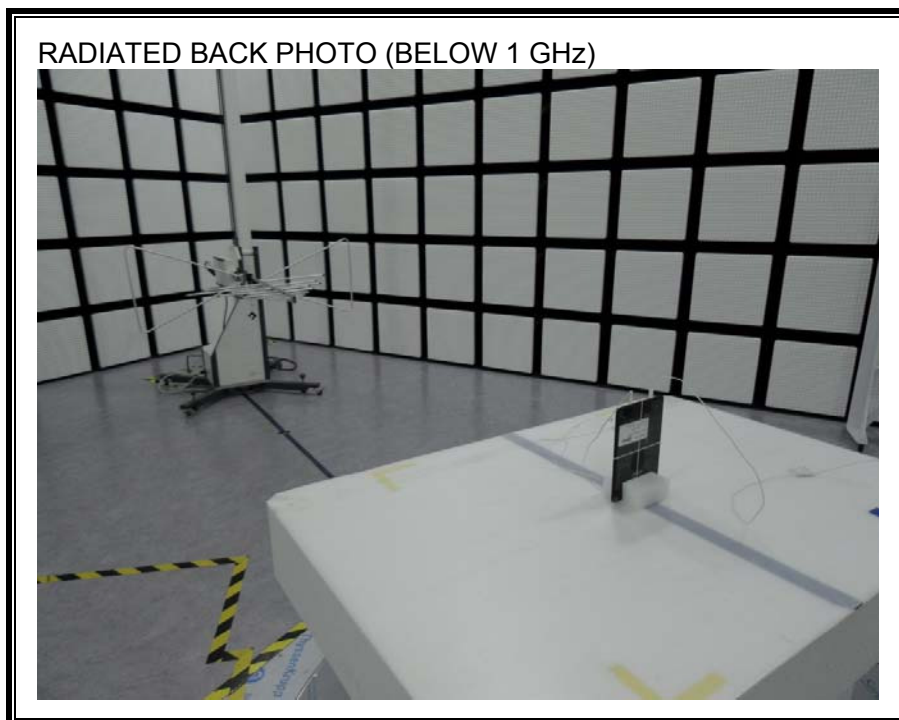

12. SETUP PHOTOS

ANTENNA PORT CONDUCTED RF MEASUREMENT SETUP

RADIATED RF MEASUREMENT SETUP (BELOW 1 GHz)

RADIATED RF MEASUREMENT SETUP (ABOVE 1 GHz)

RADIATED RF MEASUREMENT SETUP FOR PORTABLE CONFIGURATION

ENVIRONMENTAL CHAMBER PHOTO

ENDEND OF REPORT