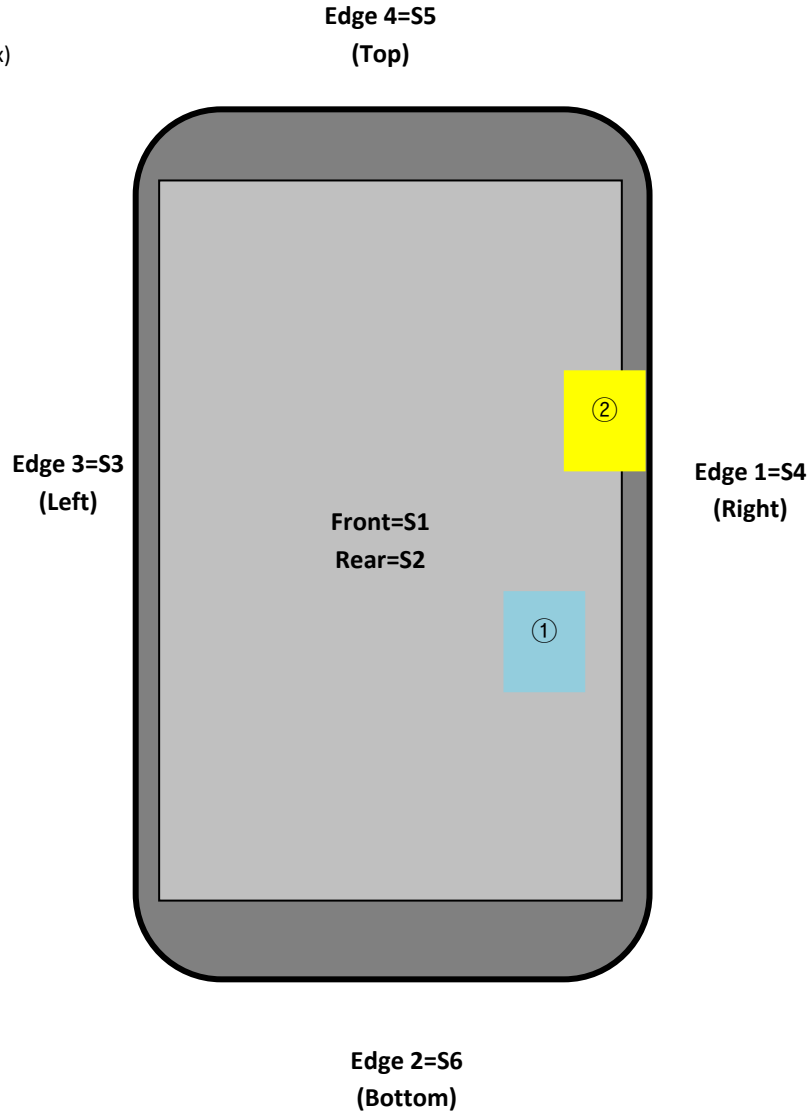

Setup Photo

Rear (S2) View of the DUT

Front (S1) View of the DUT

Right (S4) View of the DUT

Antenna Dimensions & Separation Distances

(Antennas and wireless bands were indicated only those applied to Power Density test.)

- ① mmWave Ant K (Tx&Rx)
NR n261/n260
- ② mmWave Ant L (Tx&Rx)
NR n261/n260

Front view