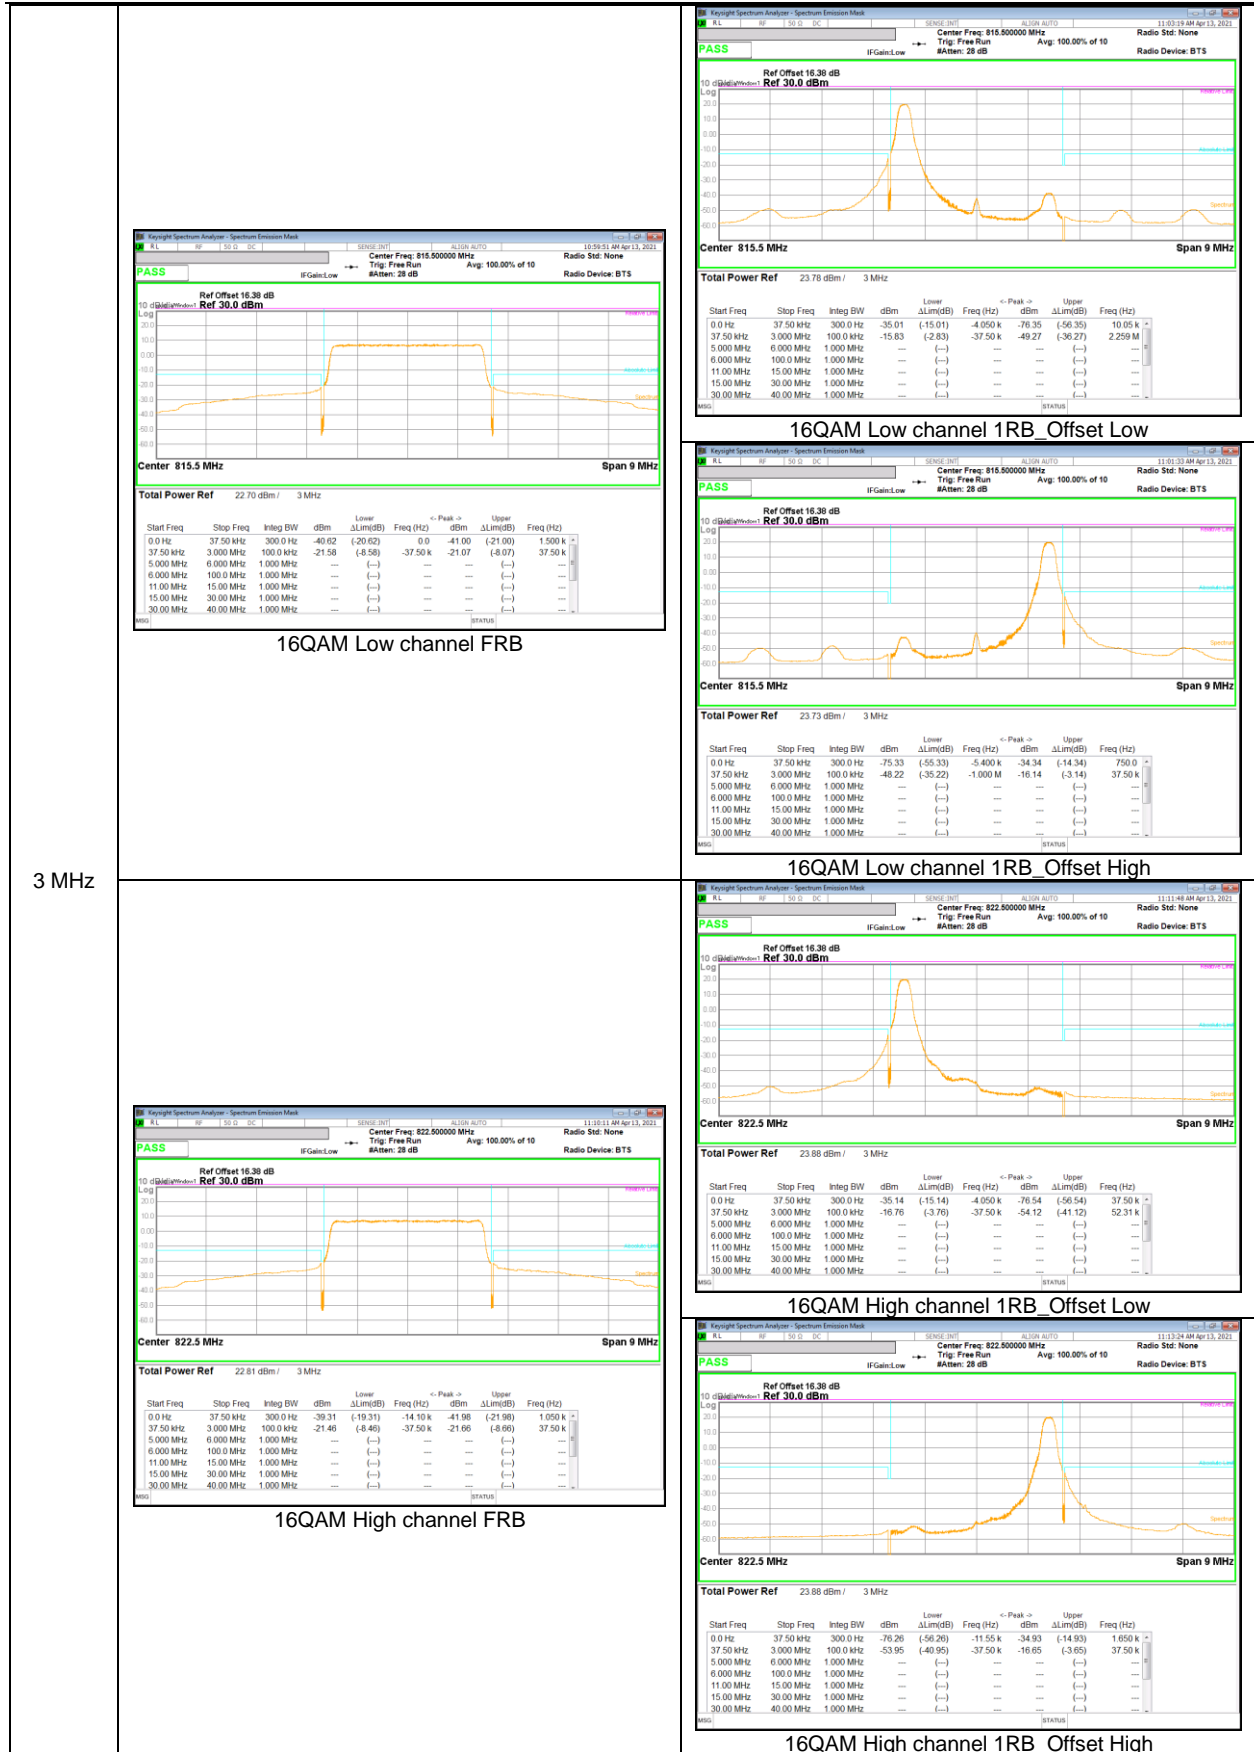

5 MHz

**LTE Band 26 (Part 90)**

3 MHz

1.4 MHz

**LTE Band 26 (Straddle)**