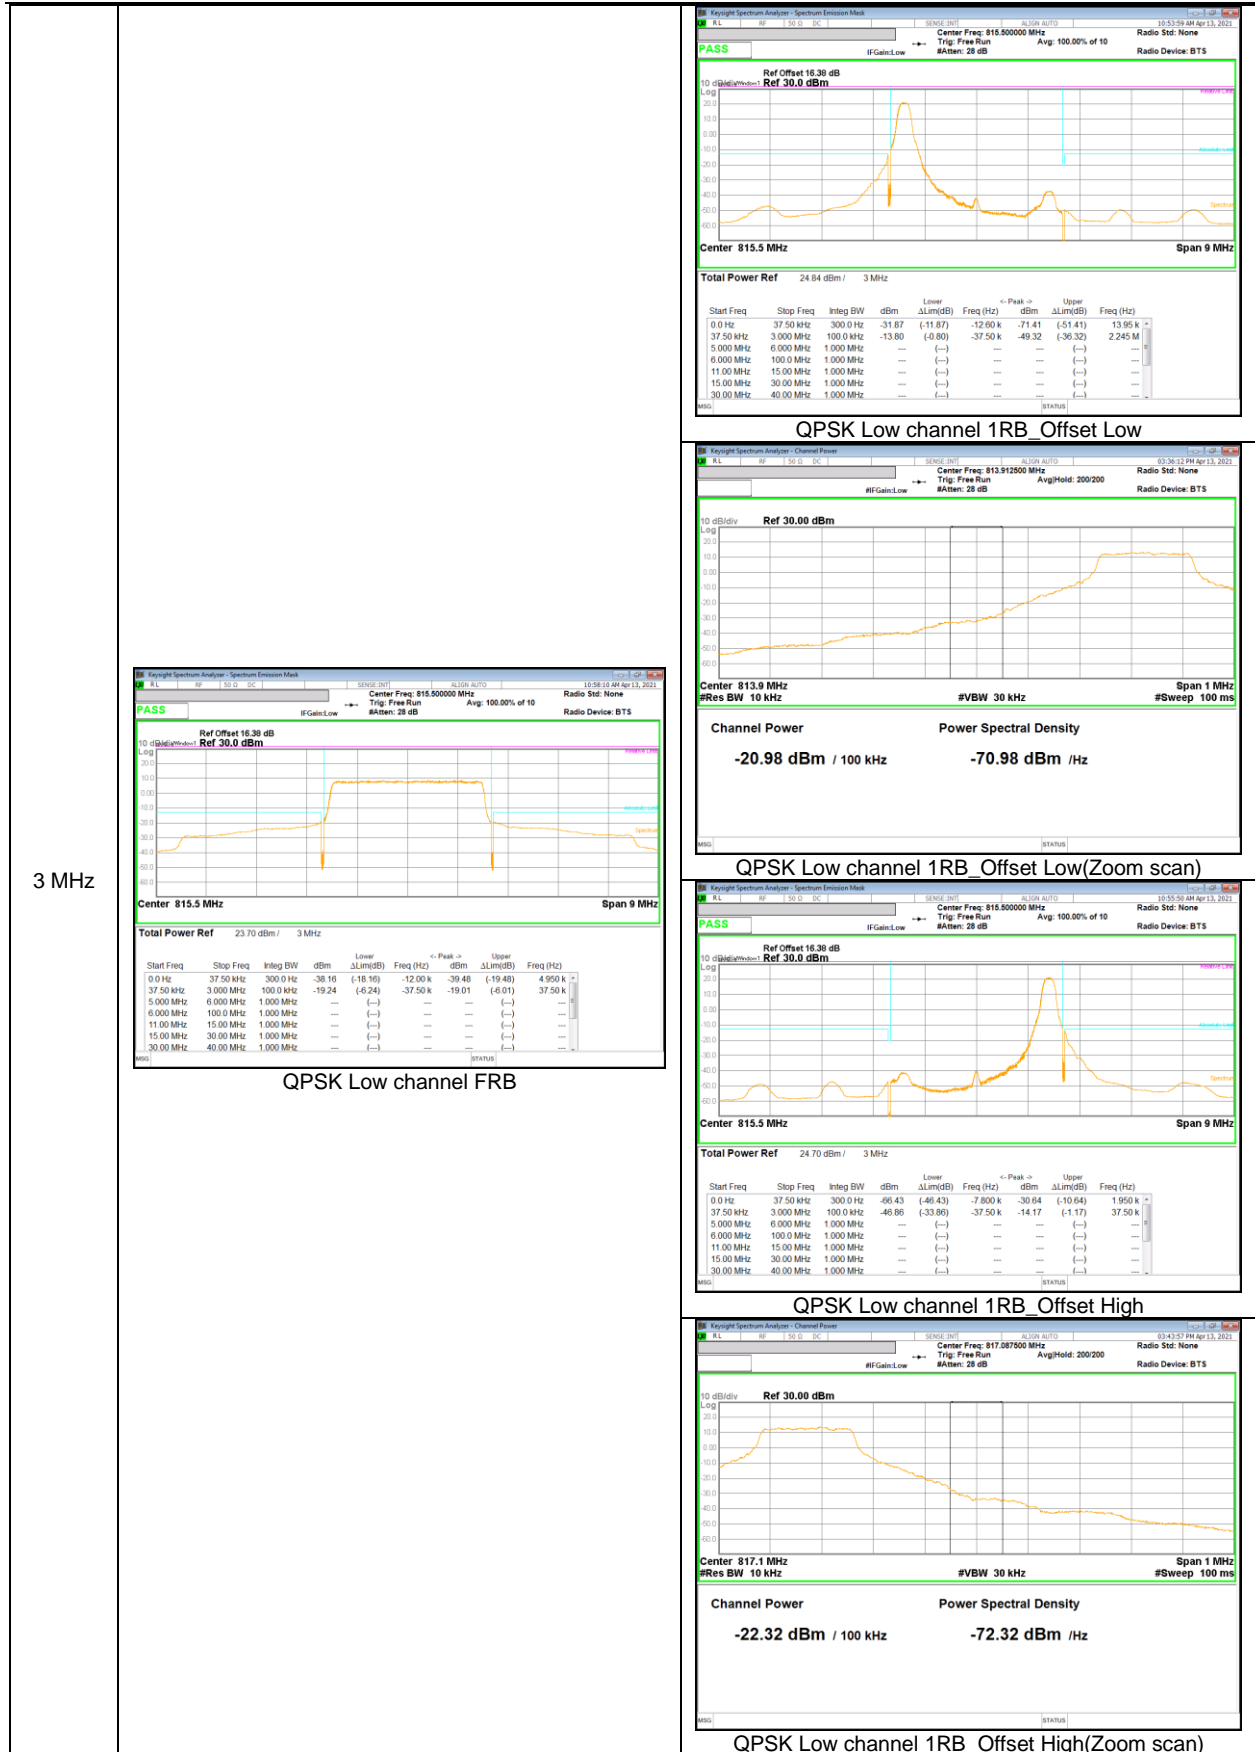

5 MHz

**LTE Band 26 (Part 90)**

3 MHz

1.4 MHz

**LTE Band 26 (Straddle)**