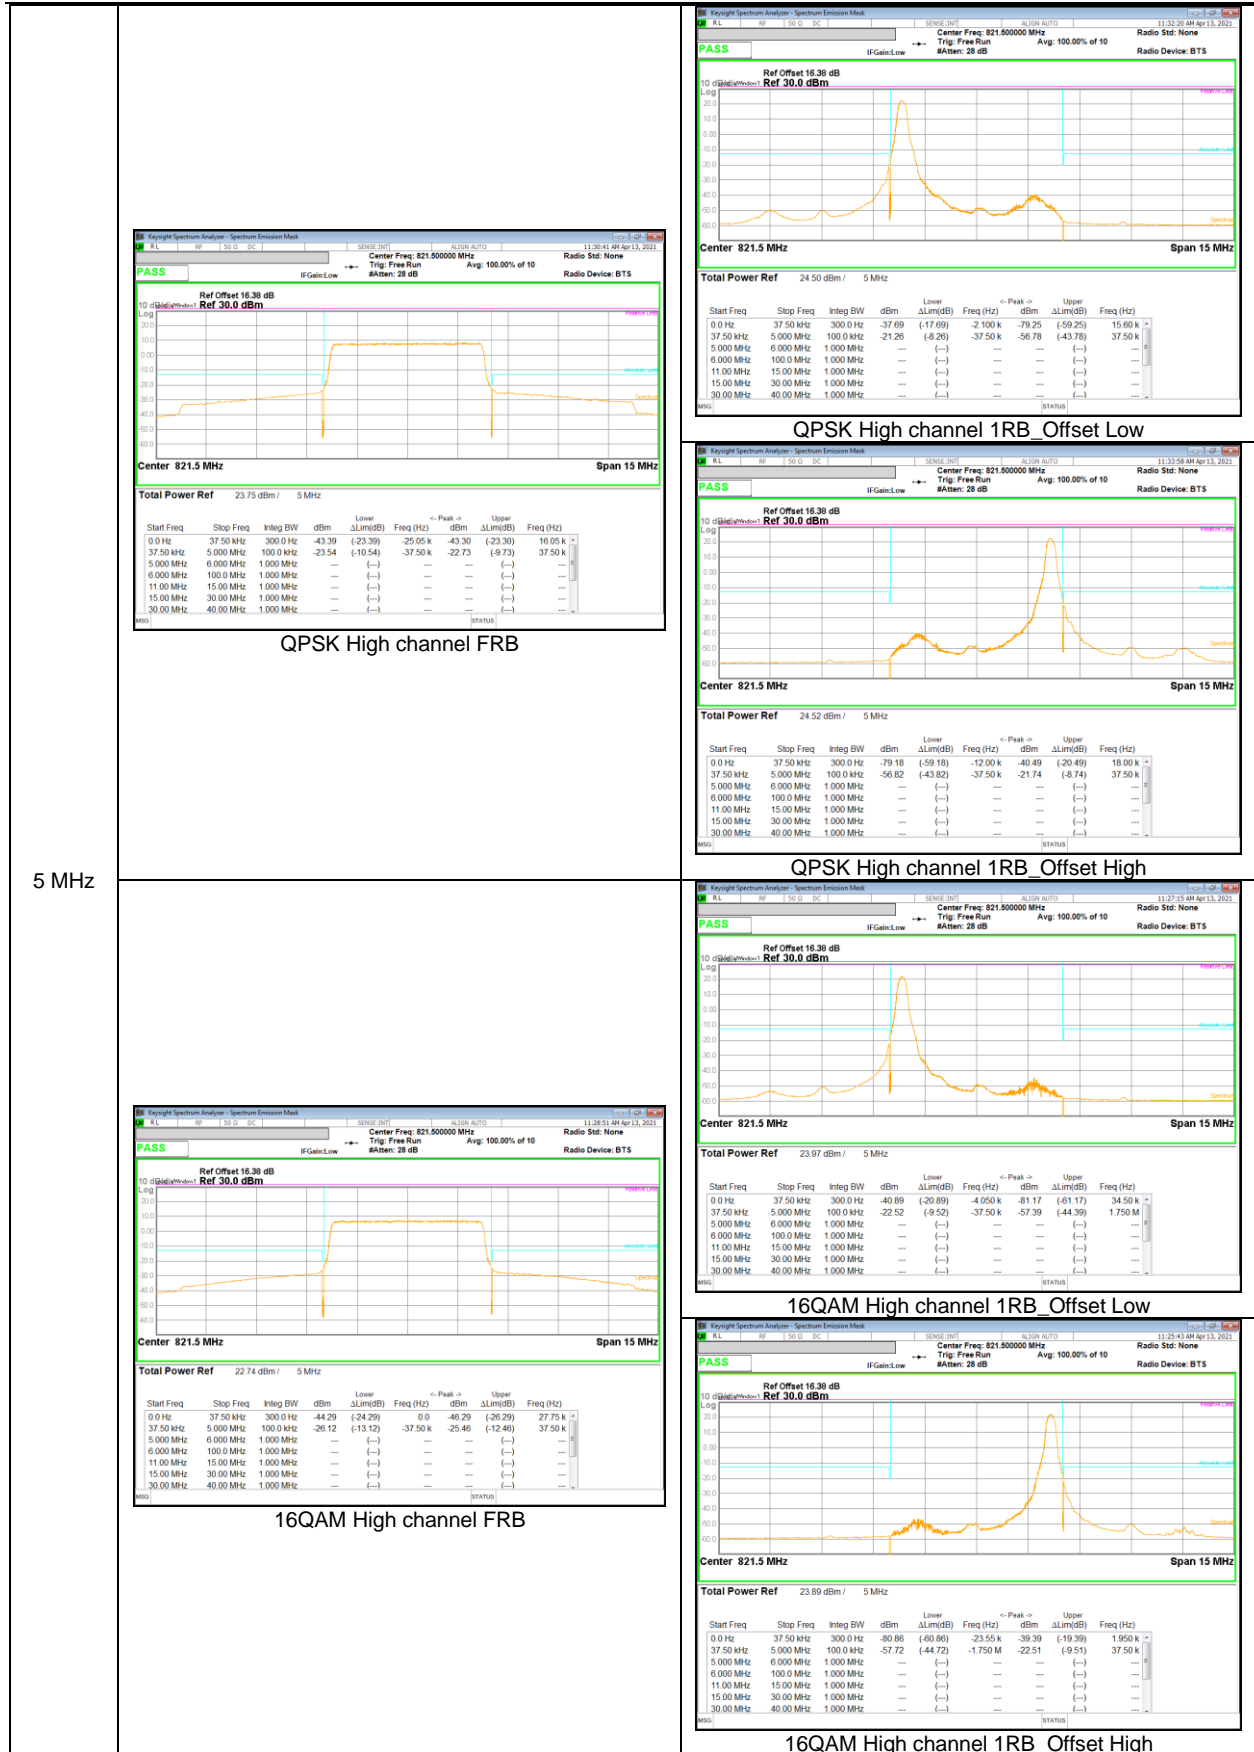

5 MHz

**LTE Band 26 (Part 90)**

3 MHz

1.4 MHz

**LTE Band 26 (Straddle)**