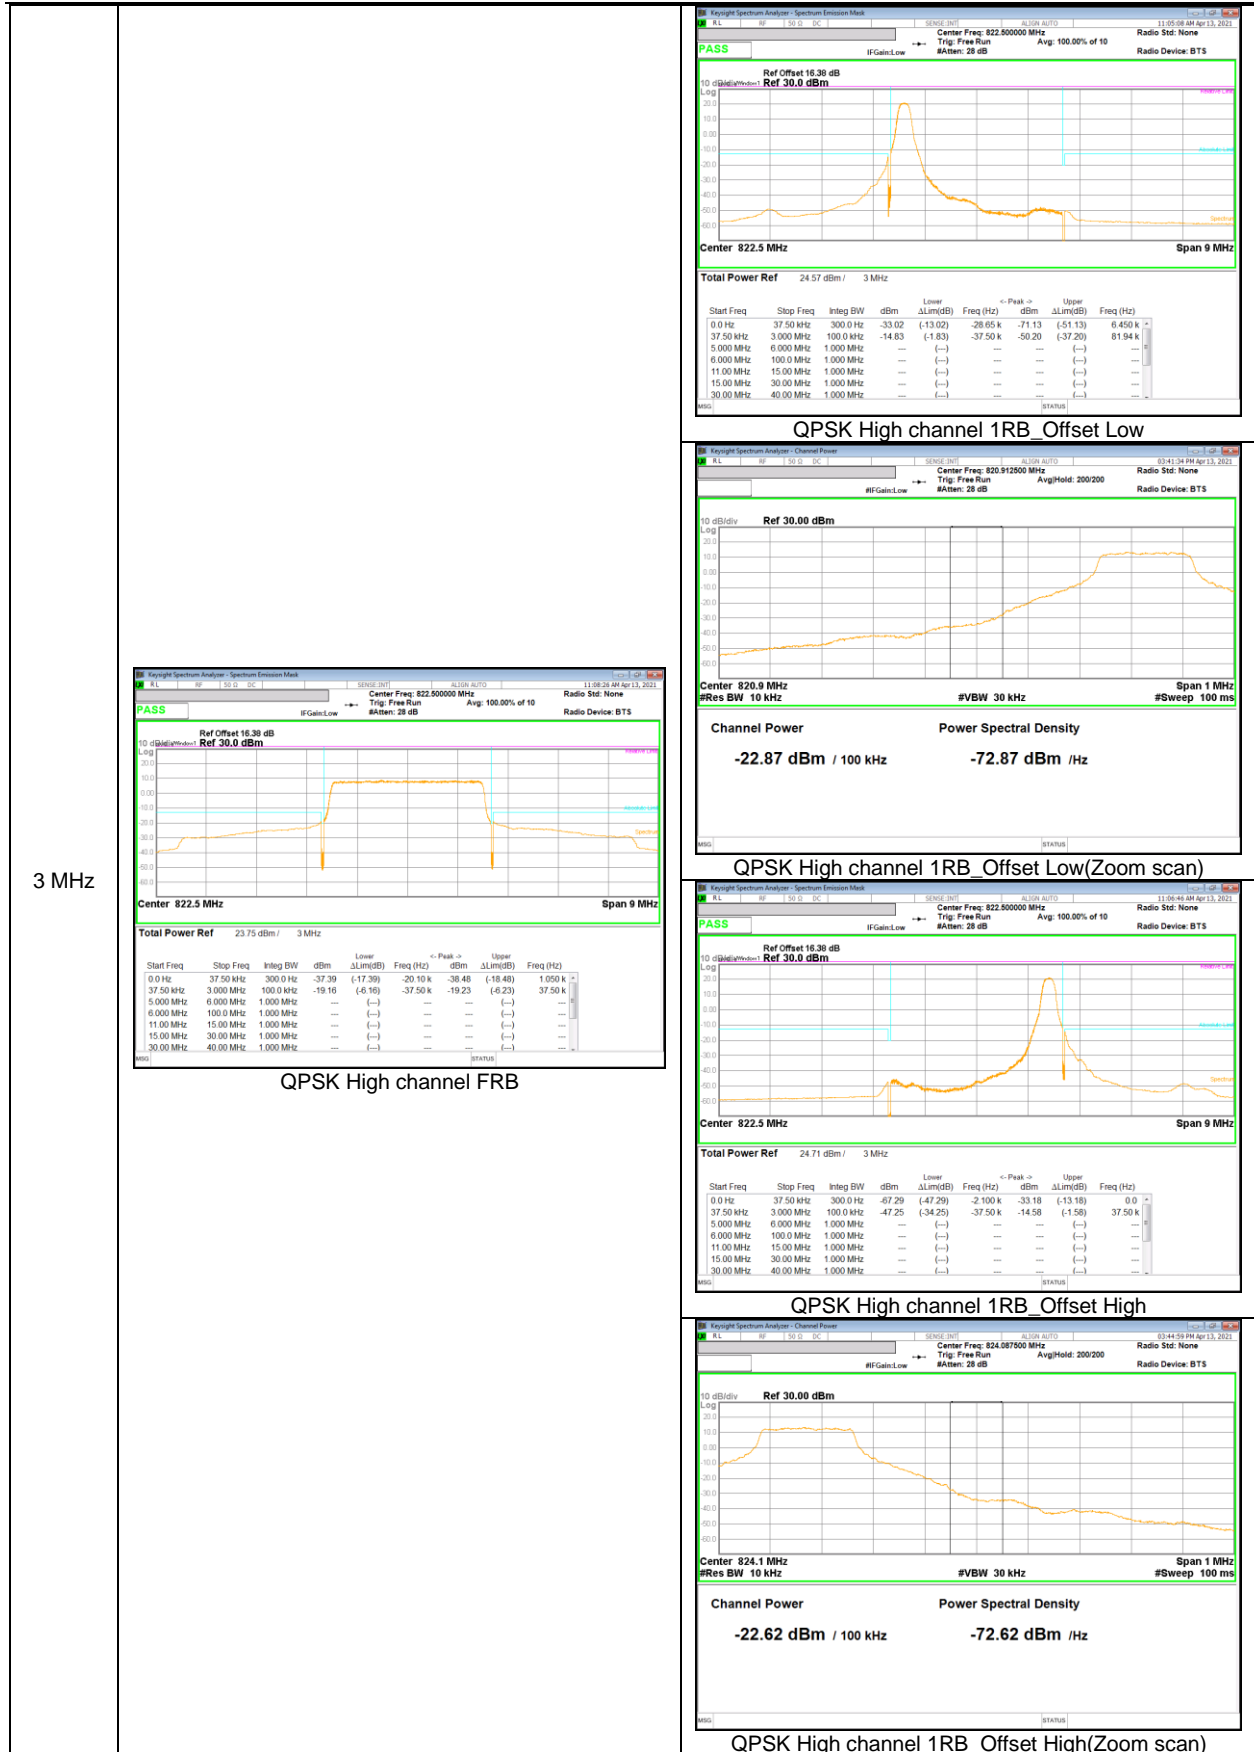

5 MHz

**LTE Band 26 (Part 90)**

3 MHz

1.4 MHz

**LTE Band 26 (Straddle)**