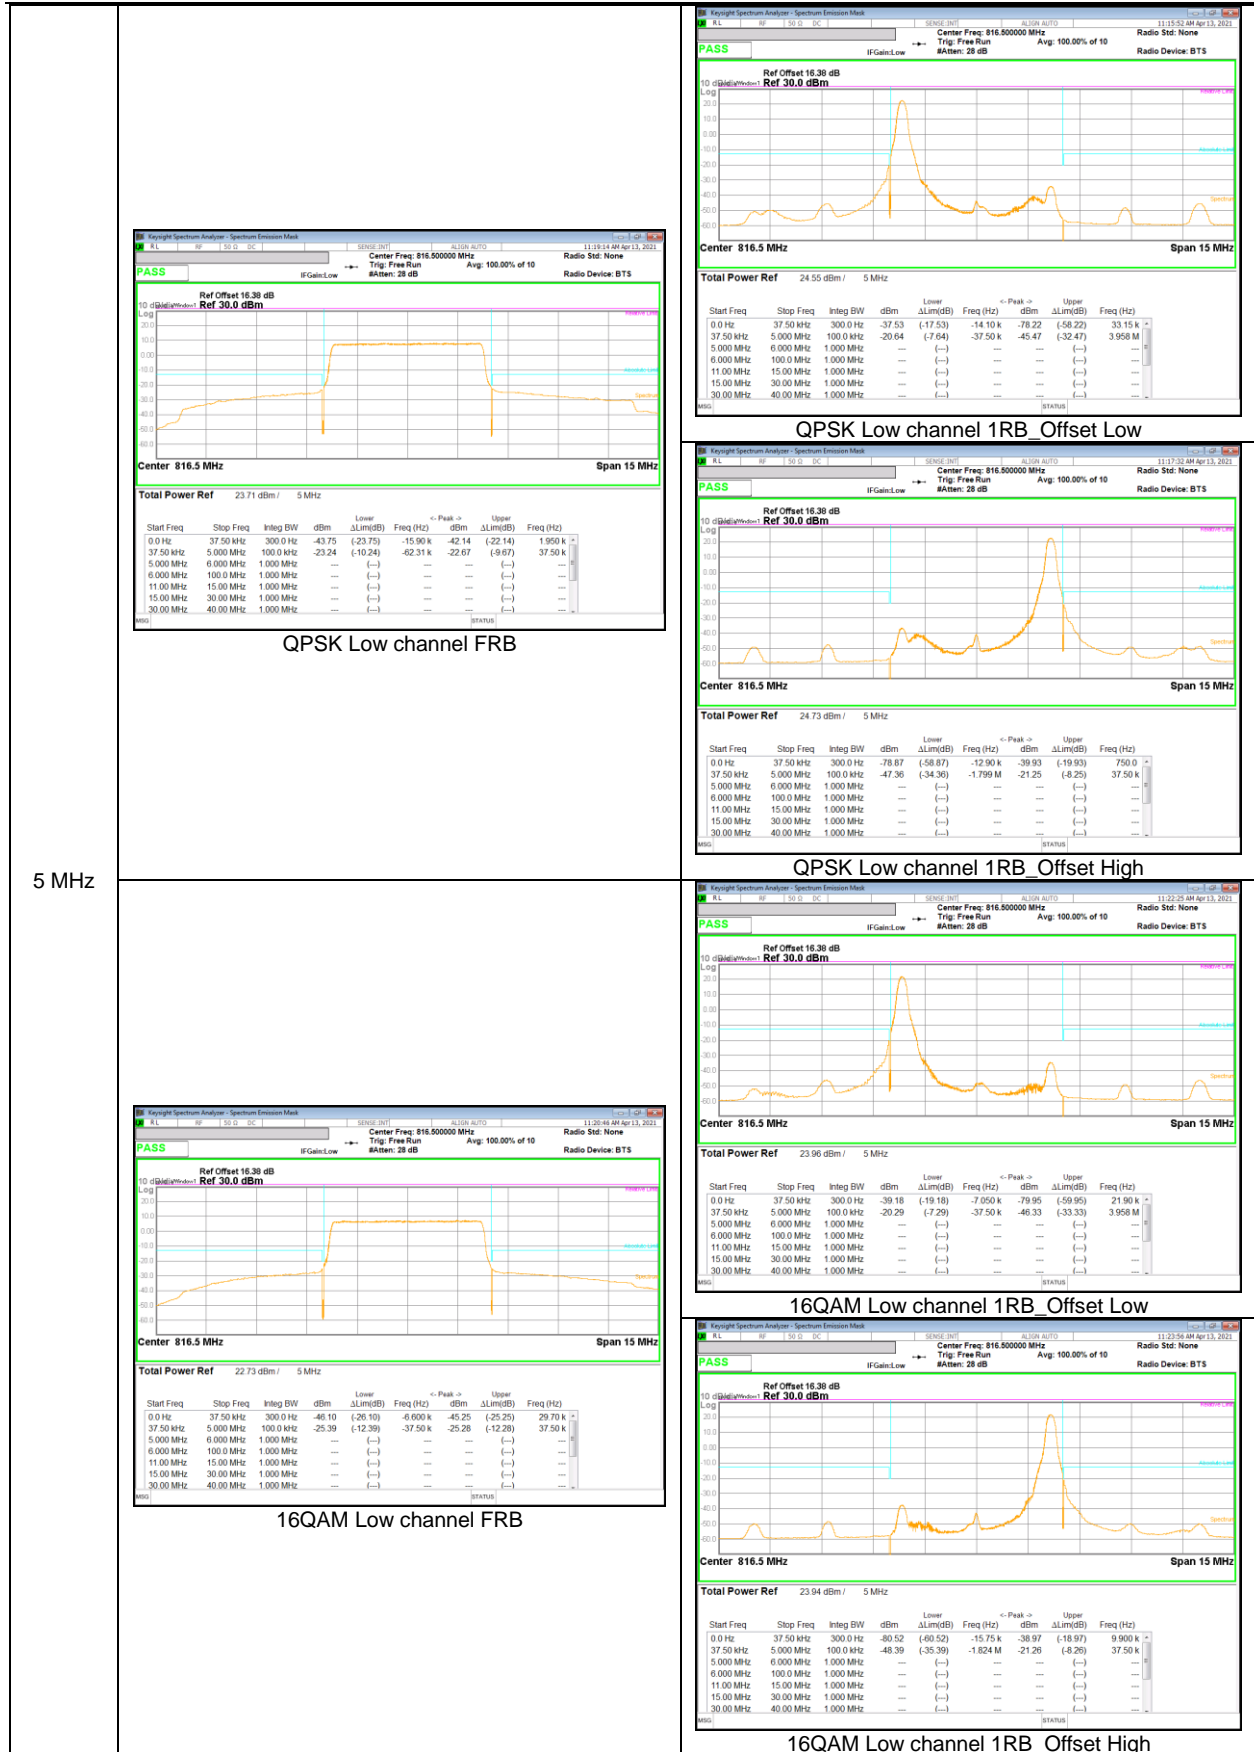

5 MHz

**LTE Band 26 (Part 90)**

3 MHz

1.4 MHz

**LTE Band 26 (Straddle)**