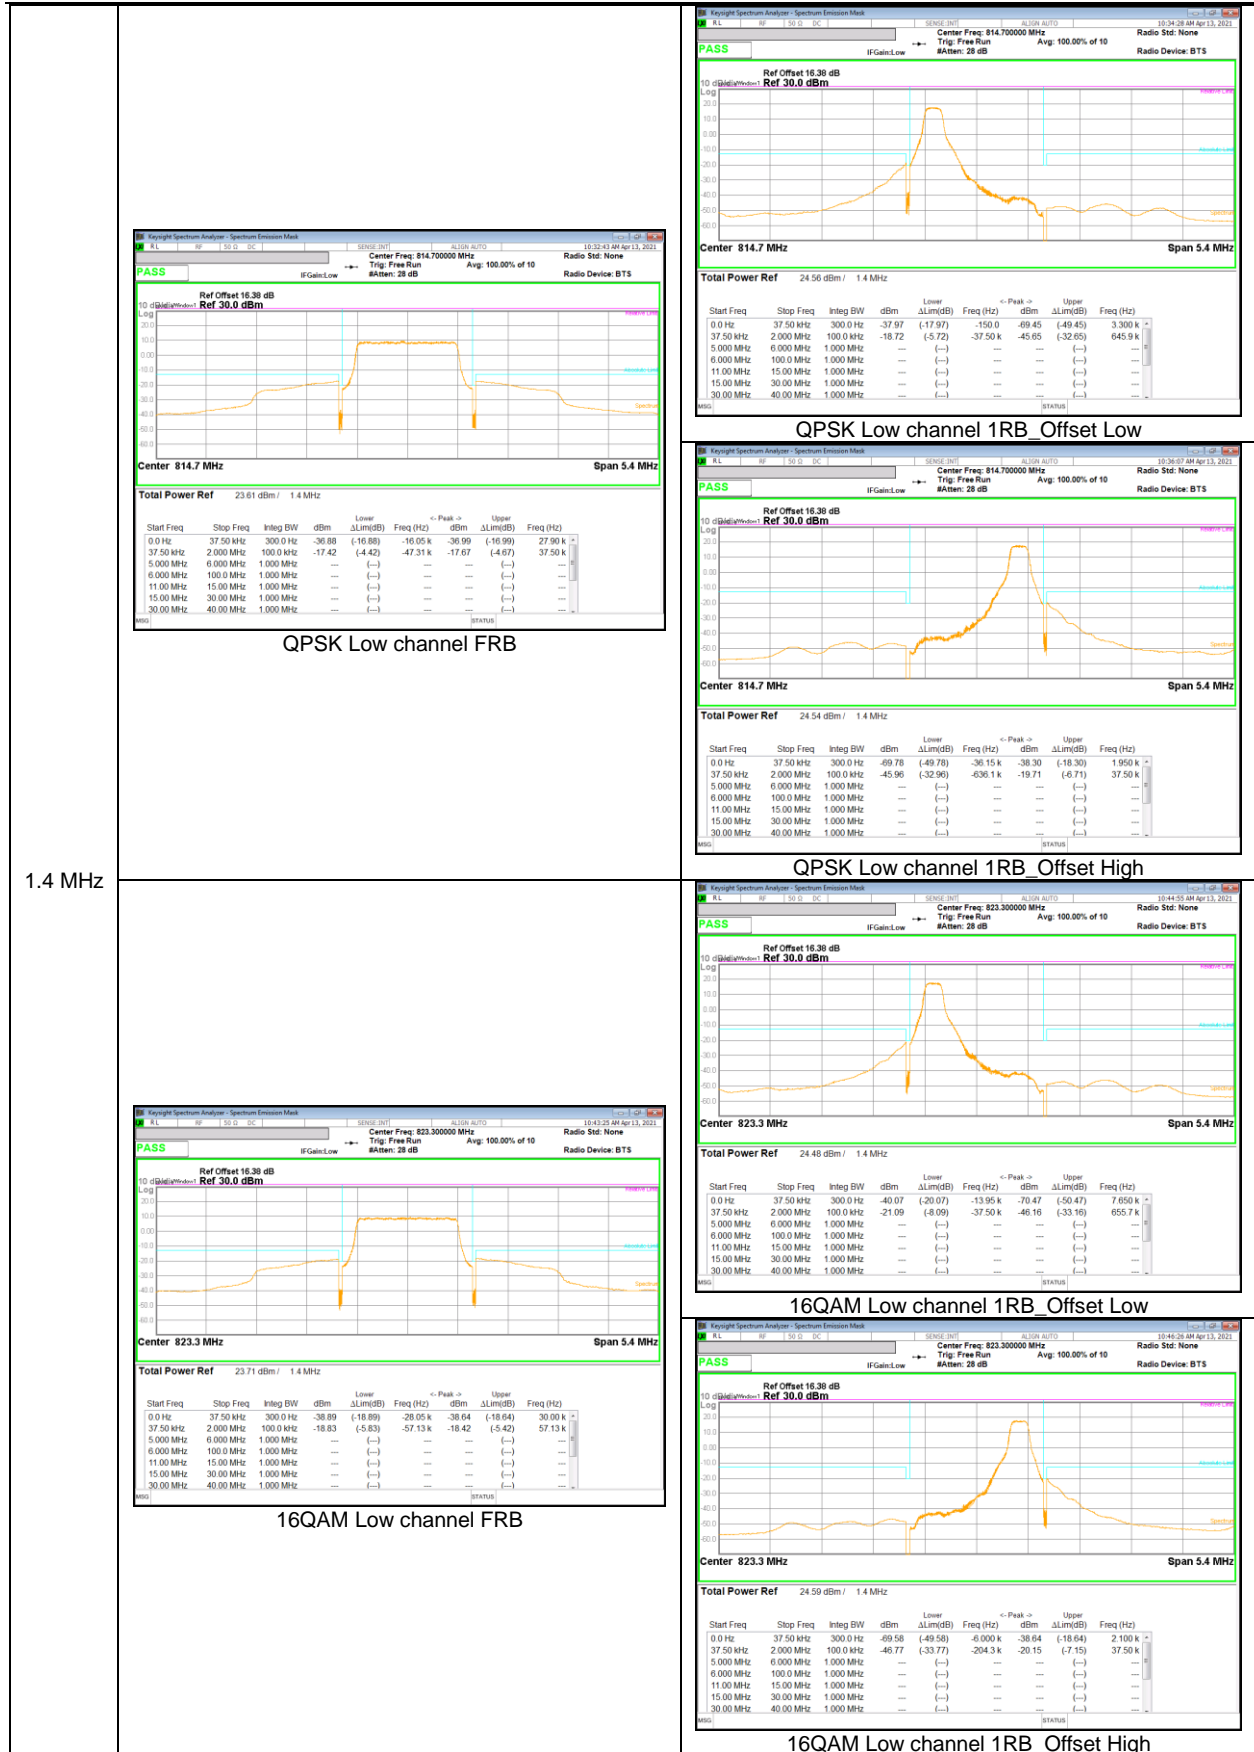

5 MHz

**LTE Band 26 (Part 90)**

3 MHz

1.4 MHz

**LTE Band 26 (Straddle)**