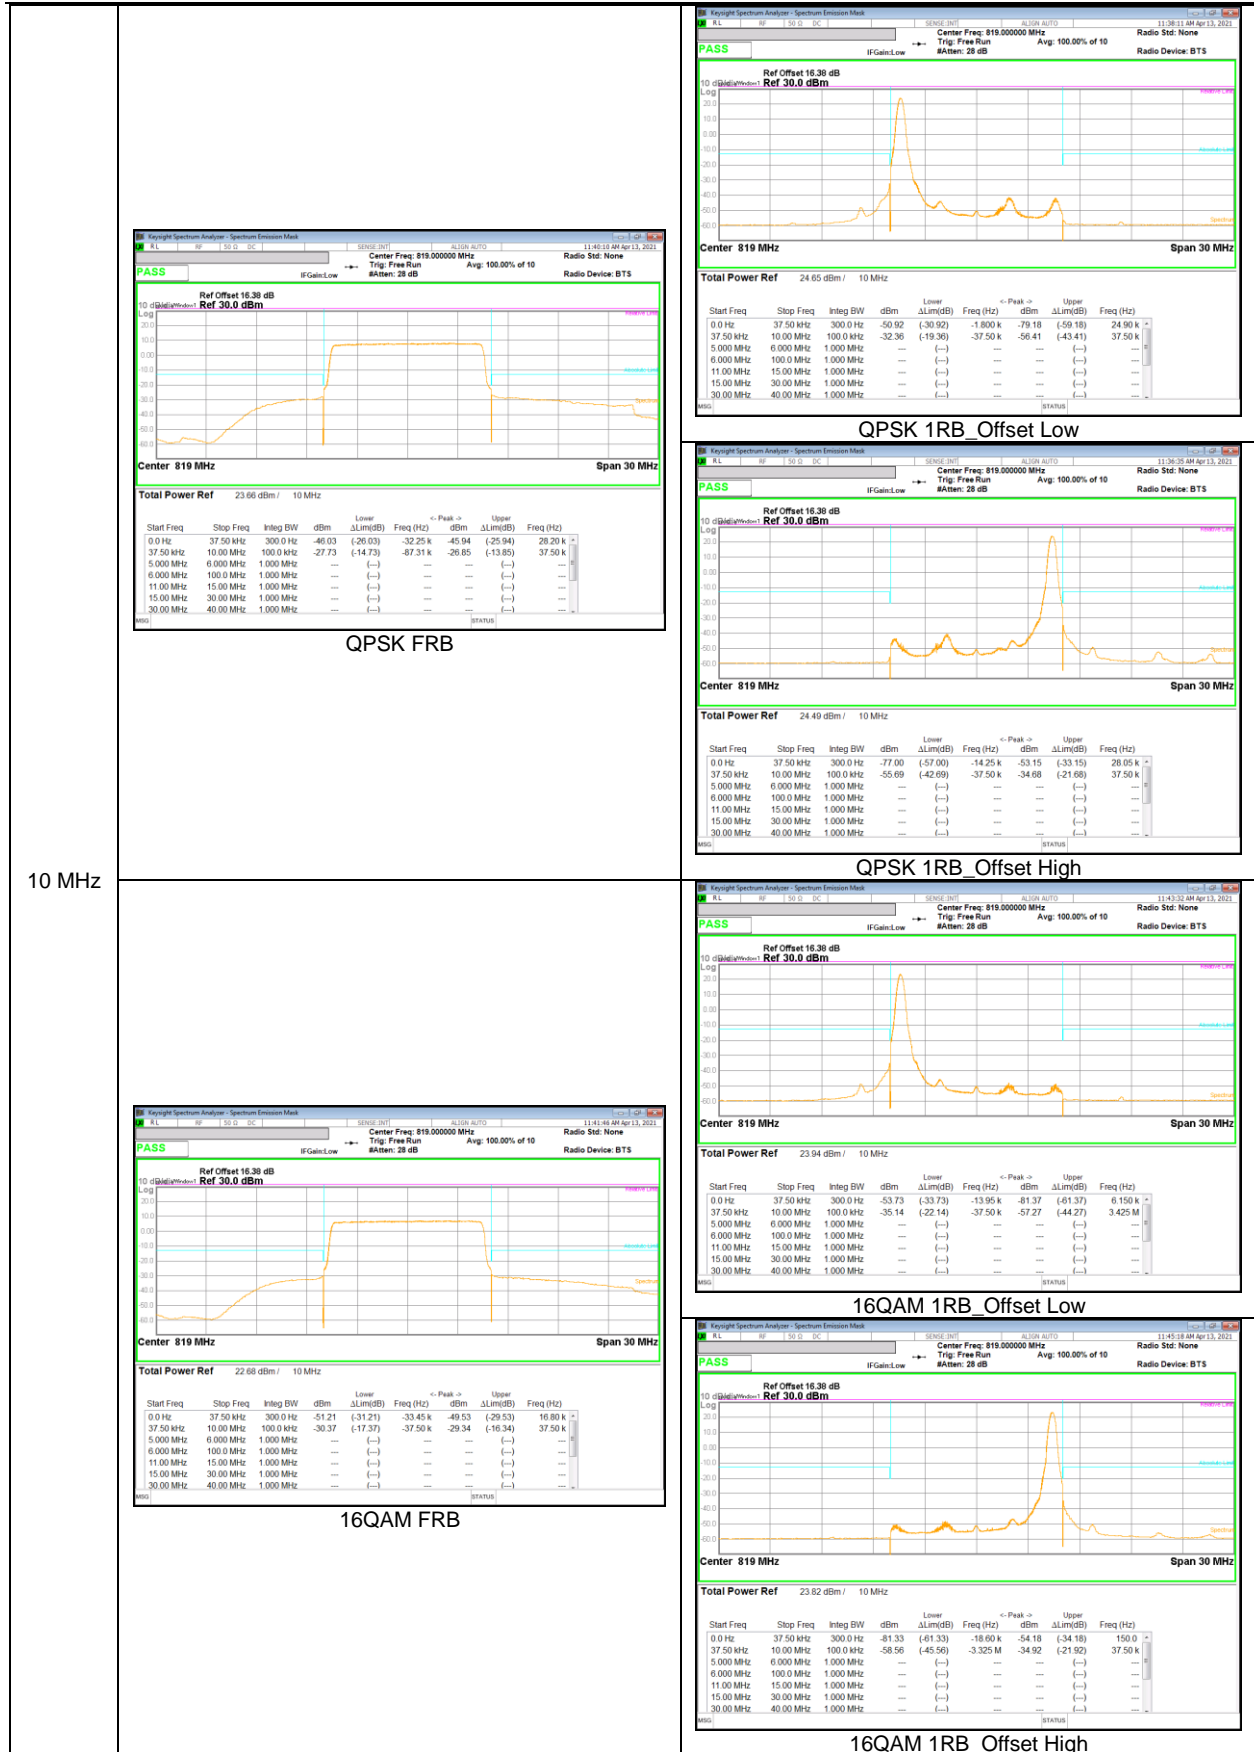

5 MHz

**LTE Band 26 (Part 90)**

3 MHz

1.4 MHz

**LTE Band 26 (Straddle)**