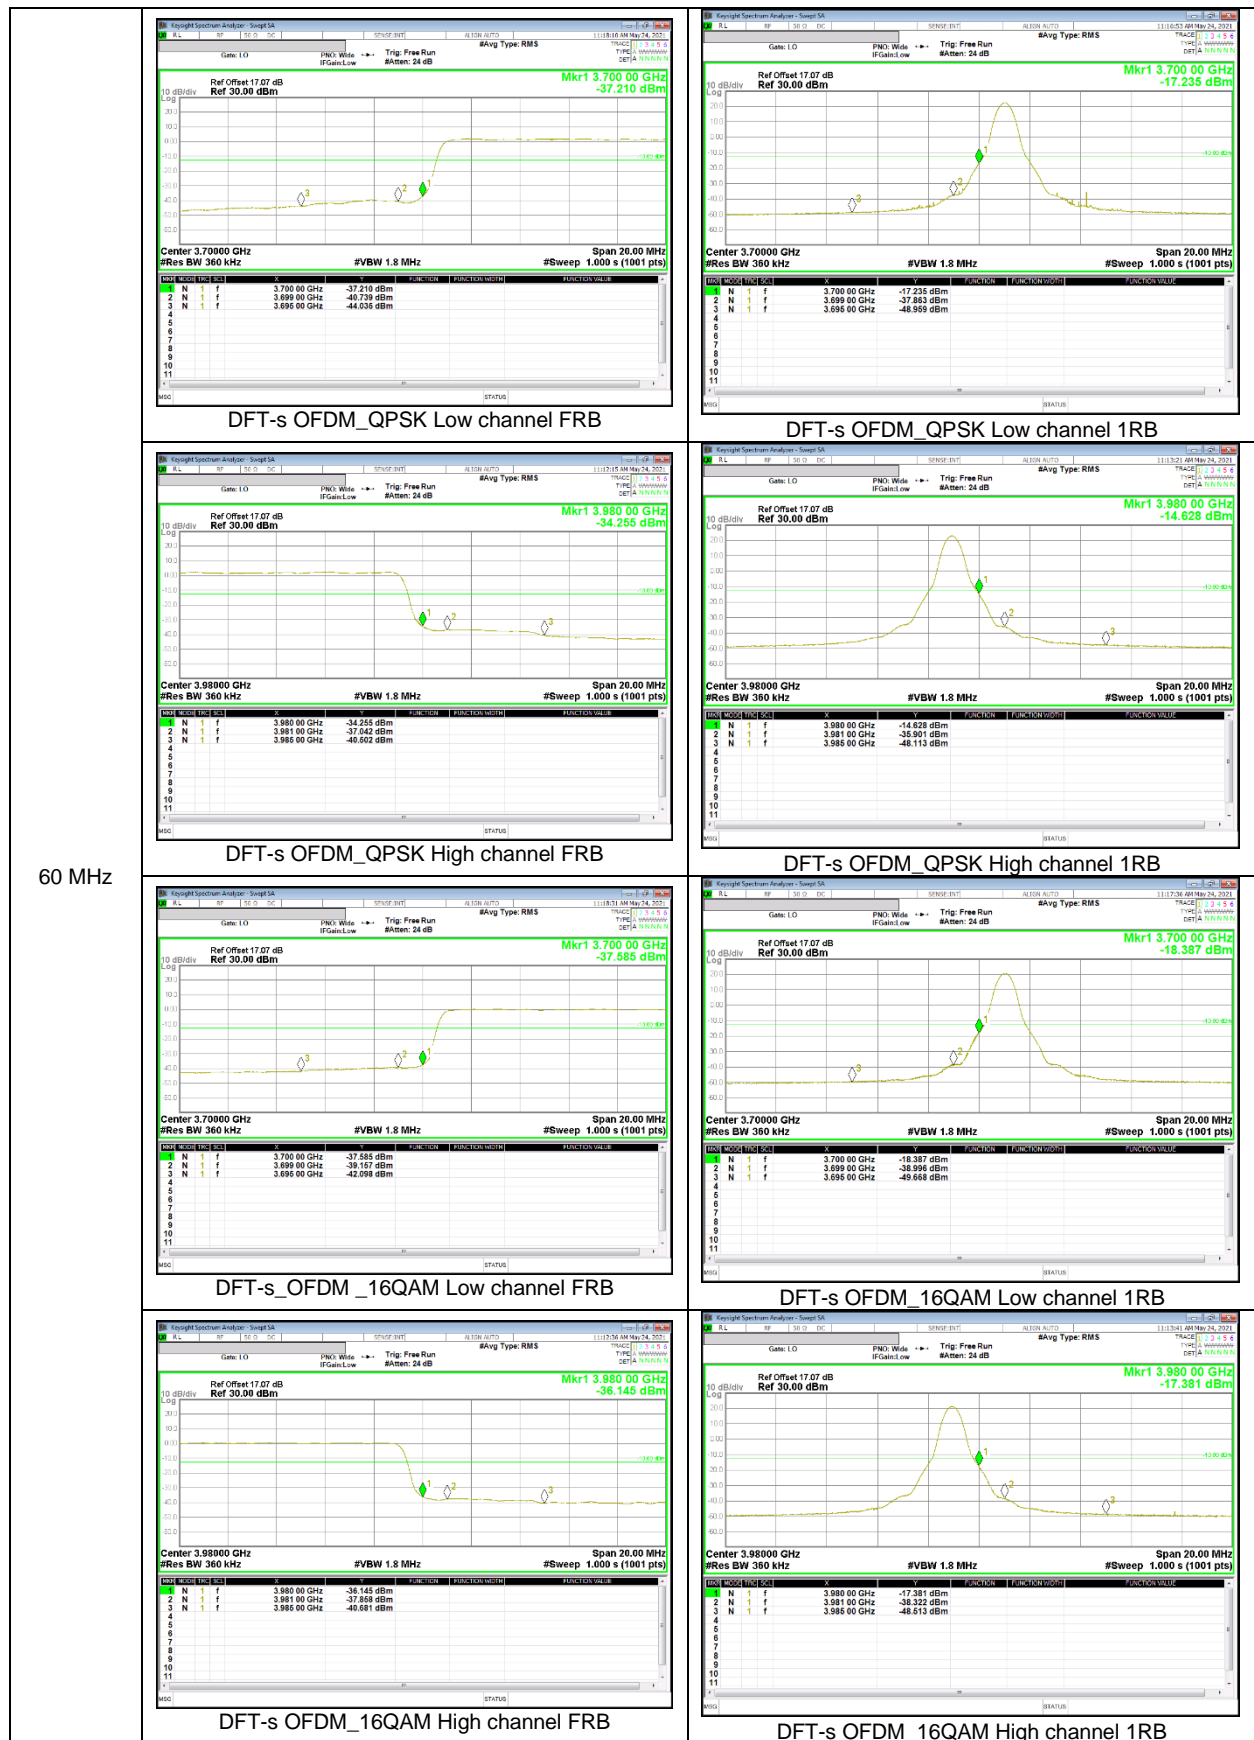

60 MHz

**NR Band 77 (Upper)**

80 MHz

60 MHz

50 MHz

40 MHz

20 MHz

### 9.2.2. EMISSION MASK RESULT

#### LTE Band 7