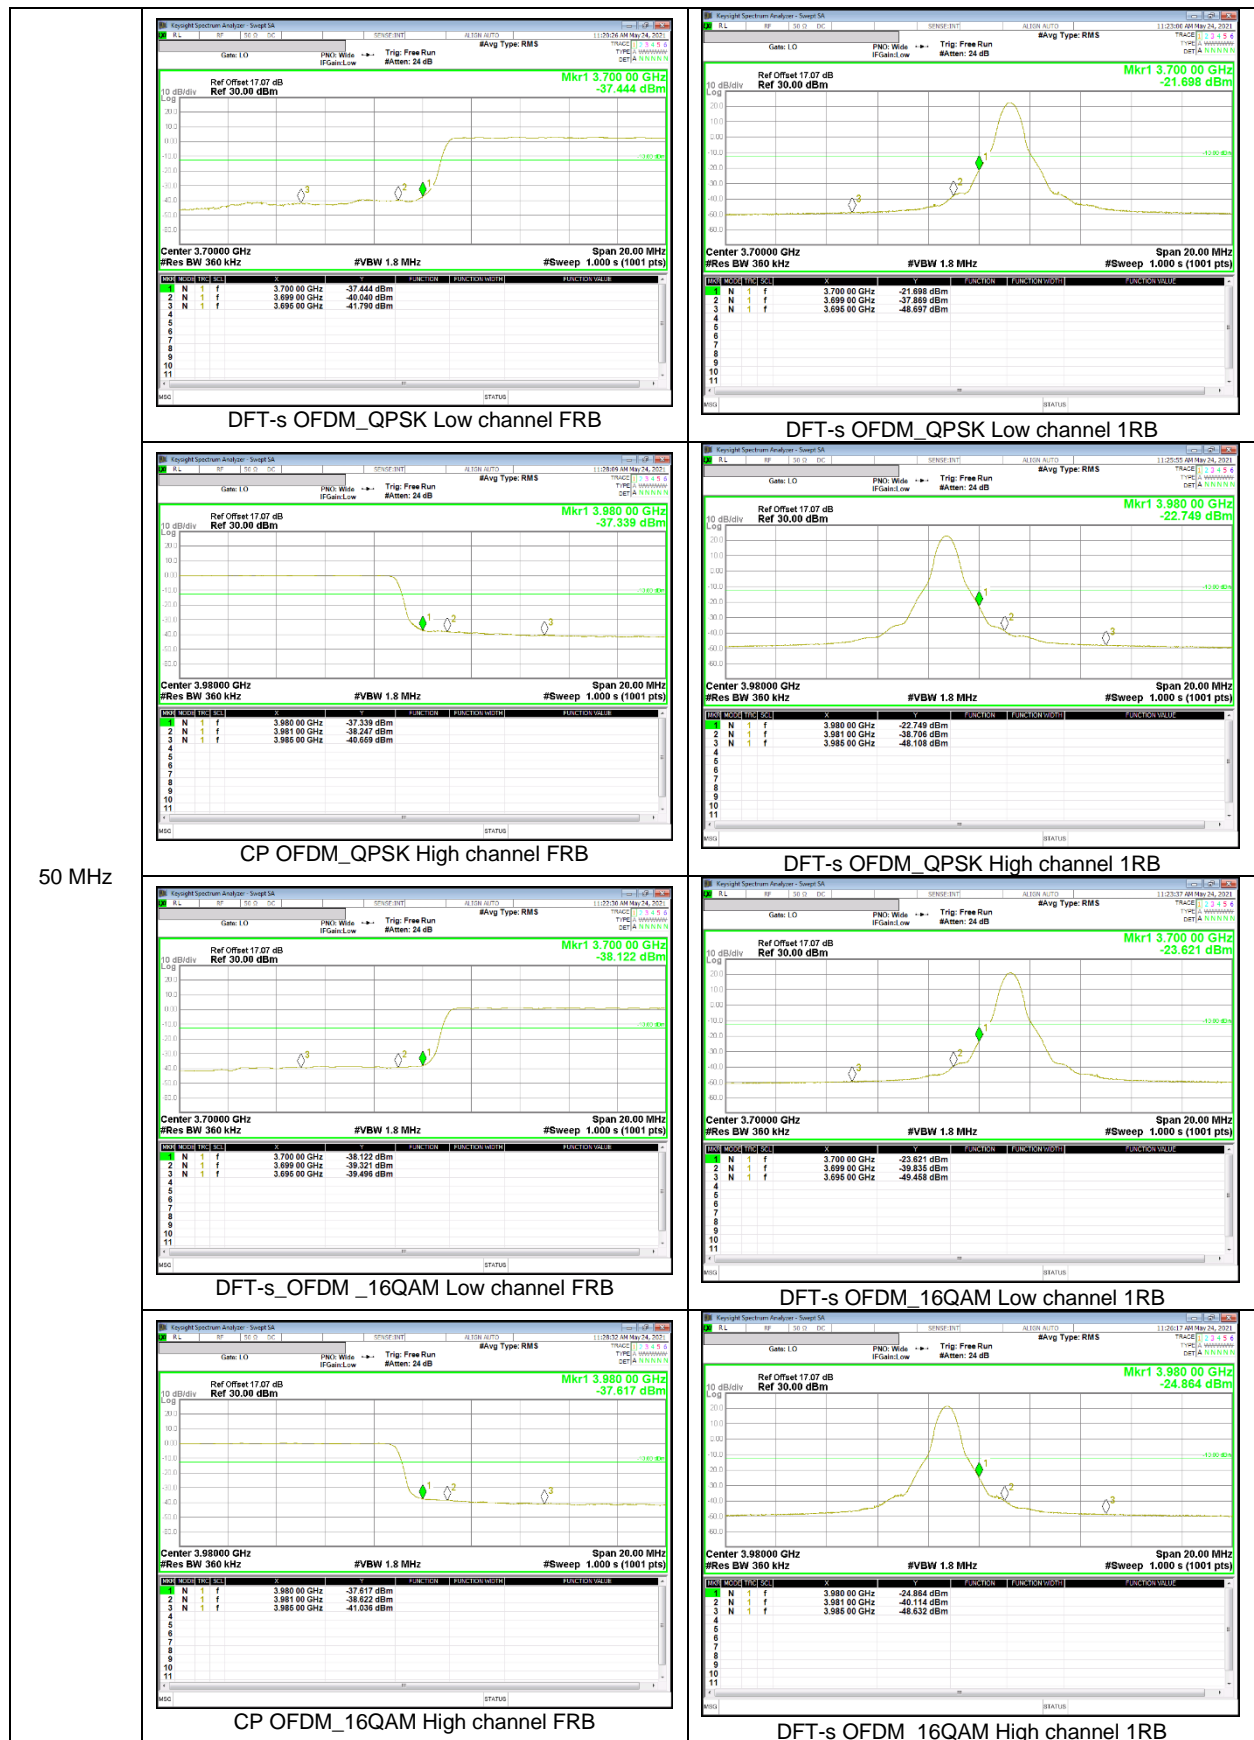

60 MHz

**NR Band 77 (Upper)**

80 MHz

60 MHz

50 MHz

40 MHz

20 MHz

### 9.2.2. EMISSION MASK RESULT

#### LTE Band 7