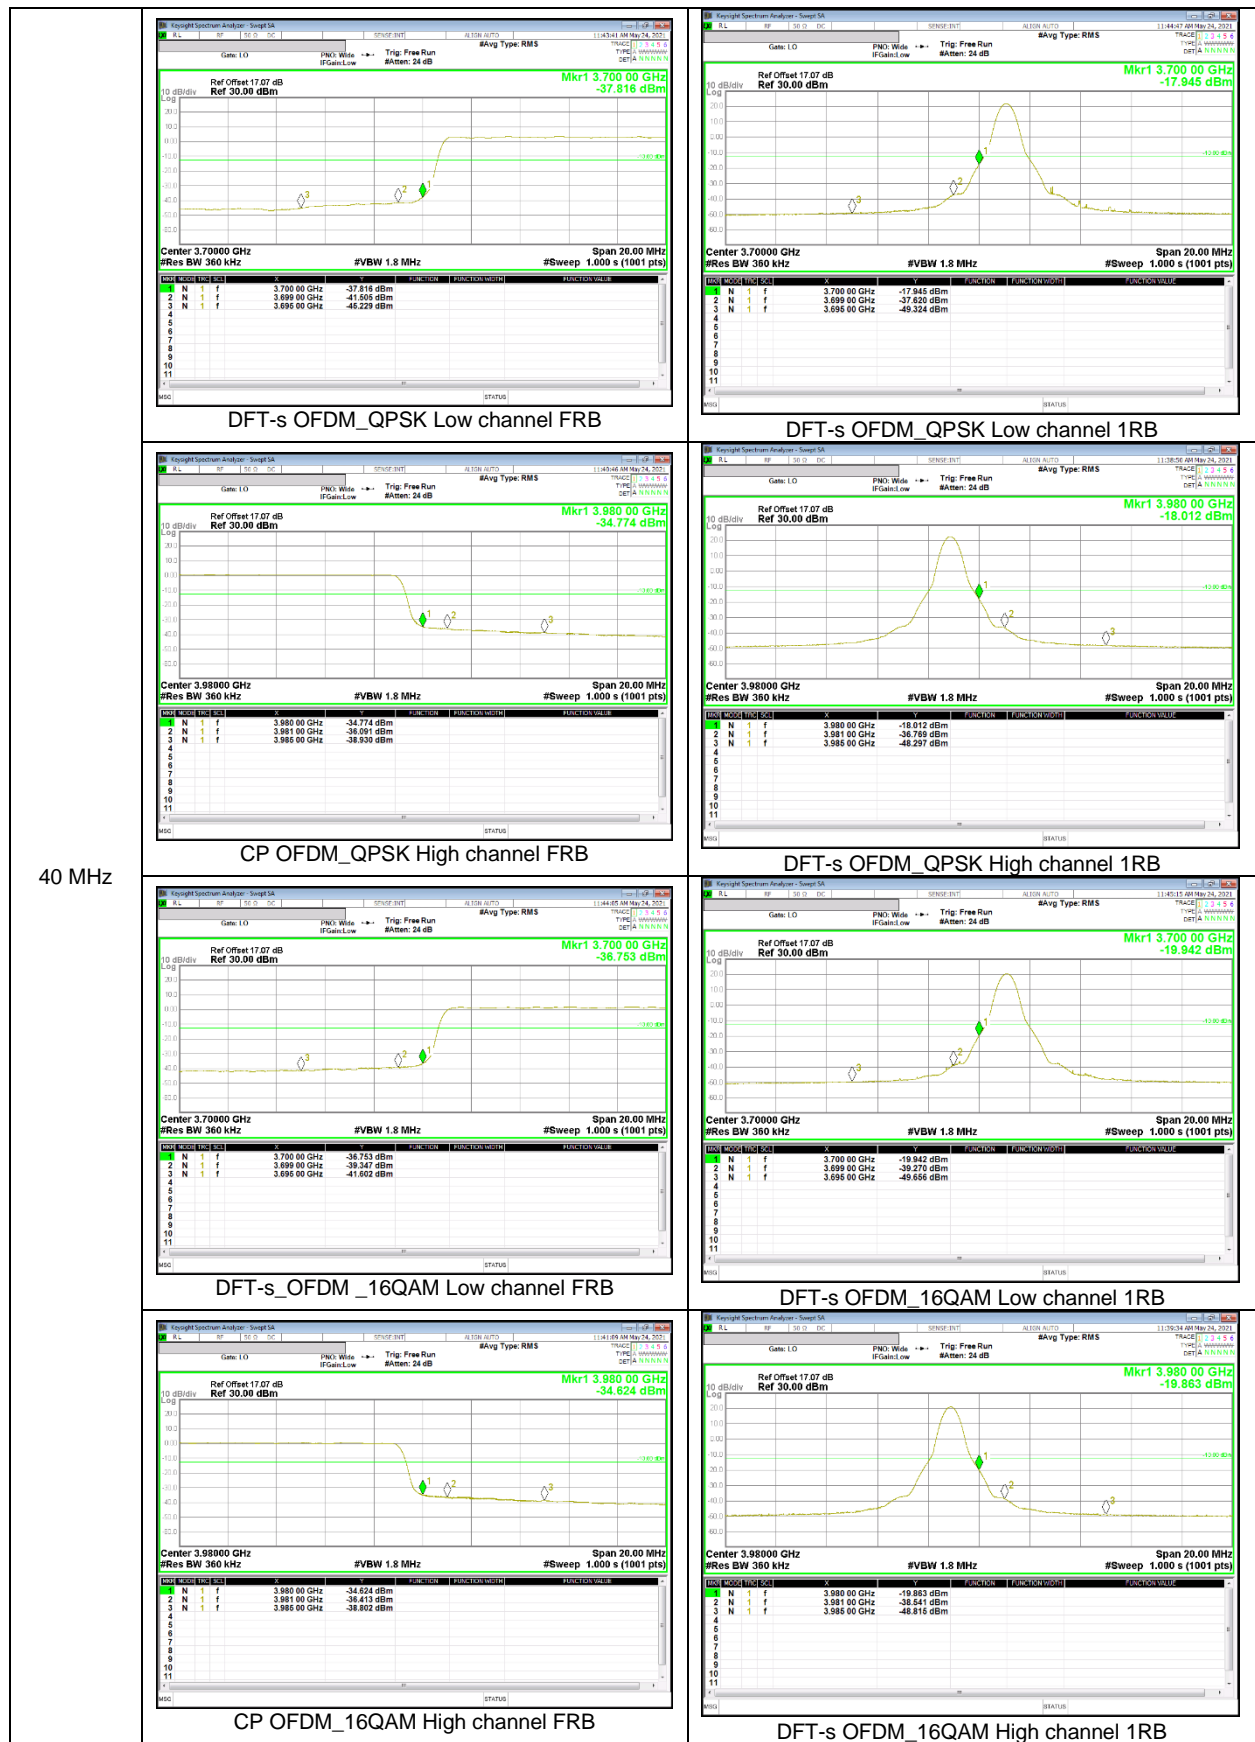

60 MHz

**NR Band 77 (Upper)**

80 MHz

60 MHz

50 MHz

40 MHz

20 MHz

### 9.2.2. EMISSION MASK RESULT

#### LTE Band 7