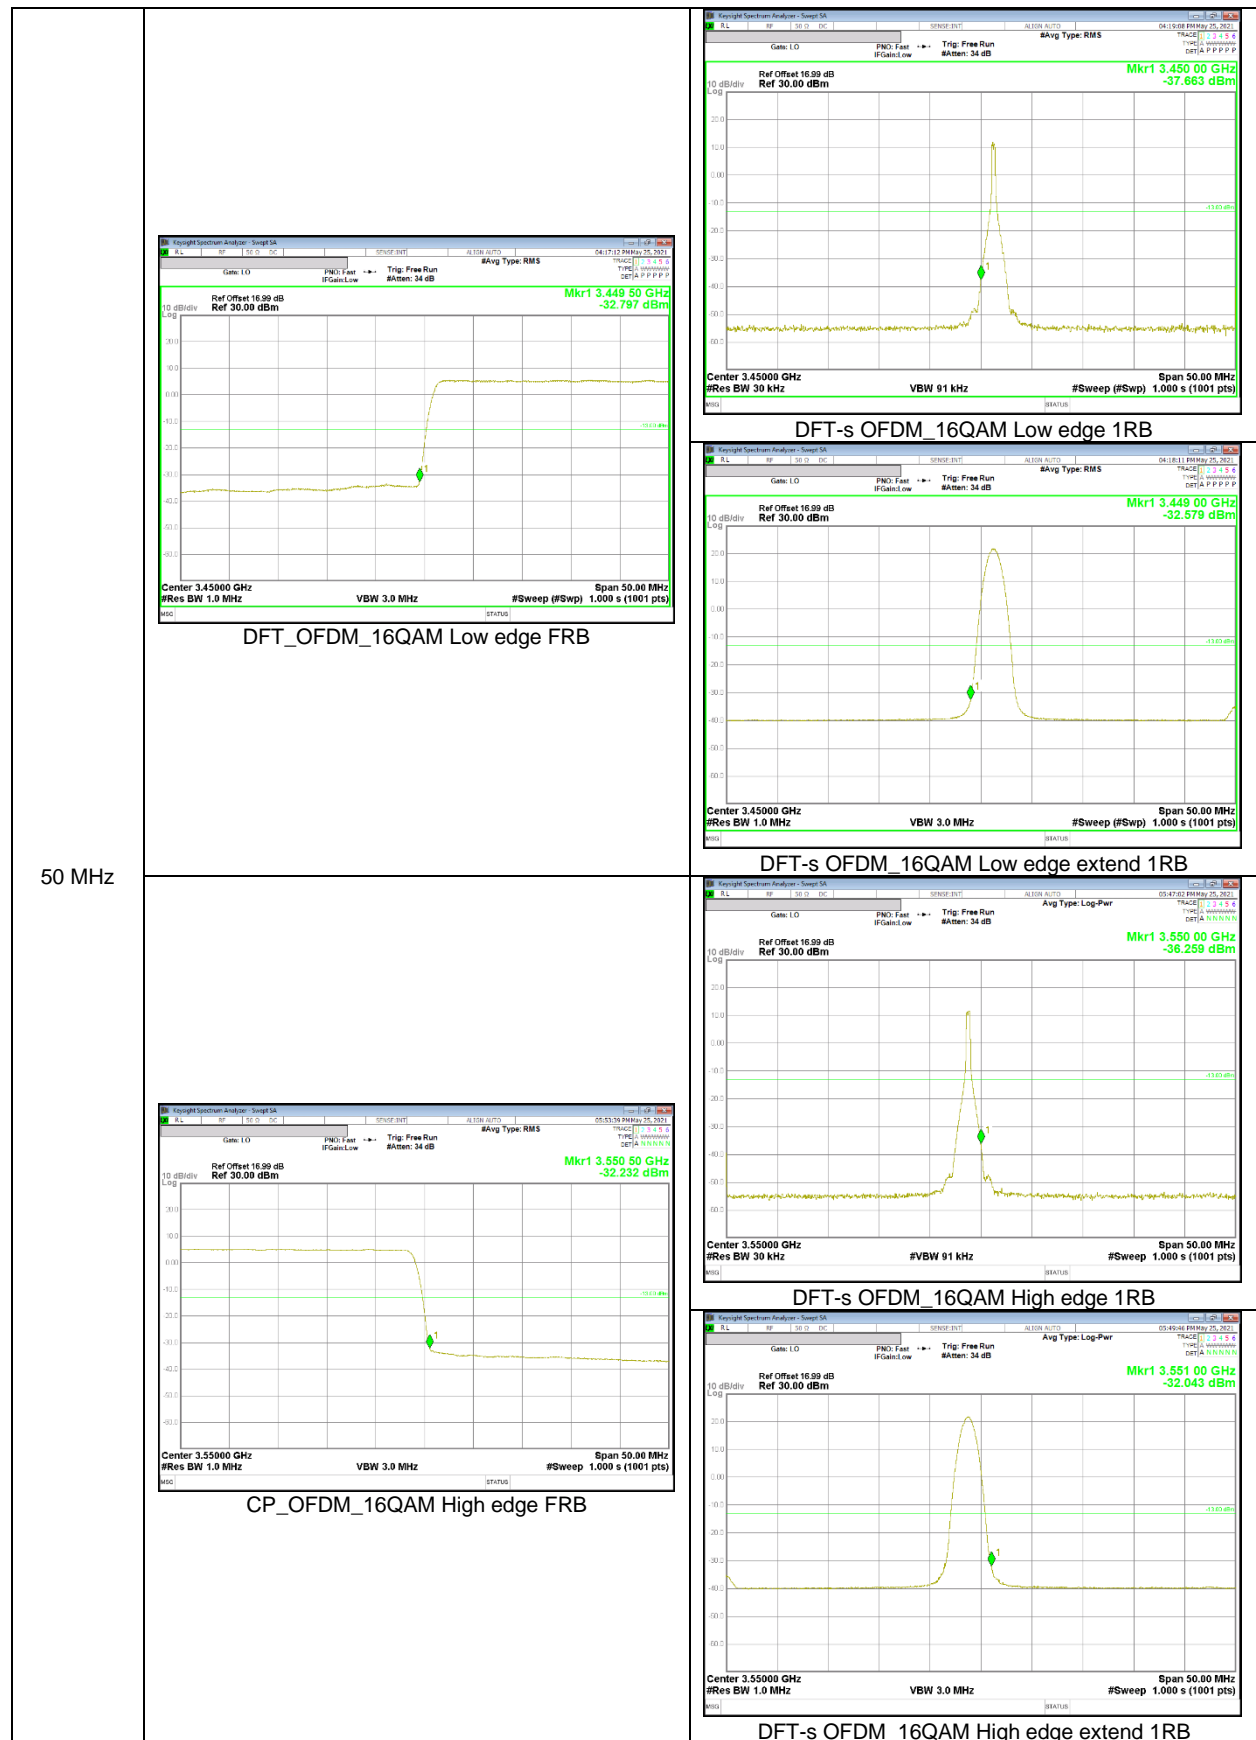

60 MHz

**NR Band 77 (Upper)**

80 MHz

60 MHz

50 MHz

40 MHz

20 MHz

### 9.2.2. EMISSION MASK RESULT

#### LTE Band 7