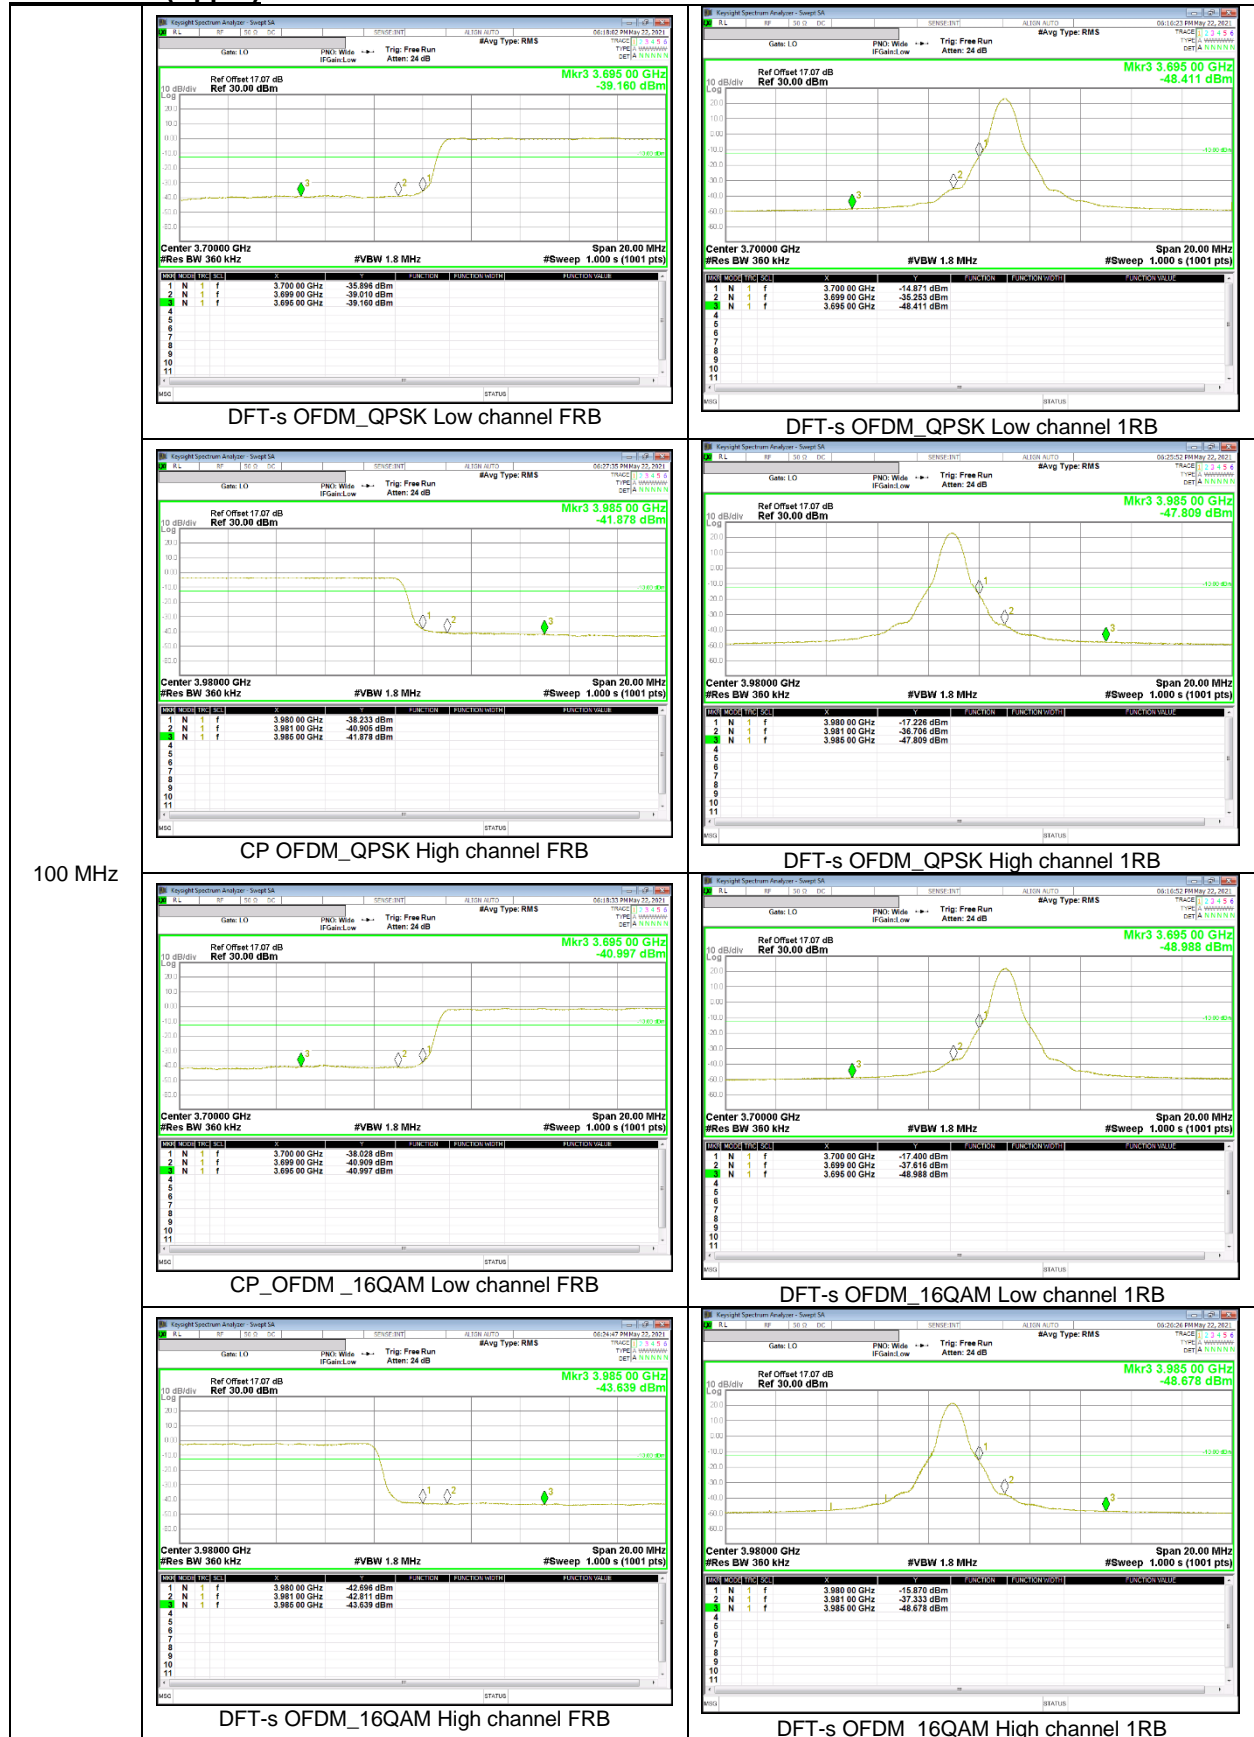

60 MHz

**NR Band 77 (Upper)**

80 MHz

60 MHz

50 MHz

40 MHz

20 MHz

### 9.2.2. EMISSION MASK RESULT

#### LTE Band 7