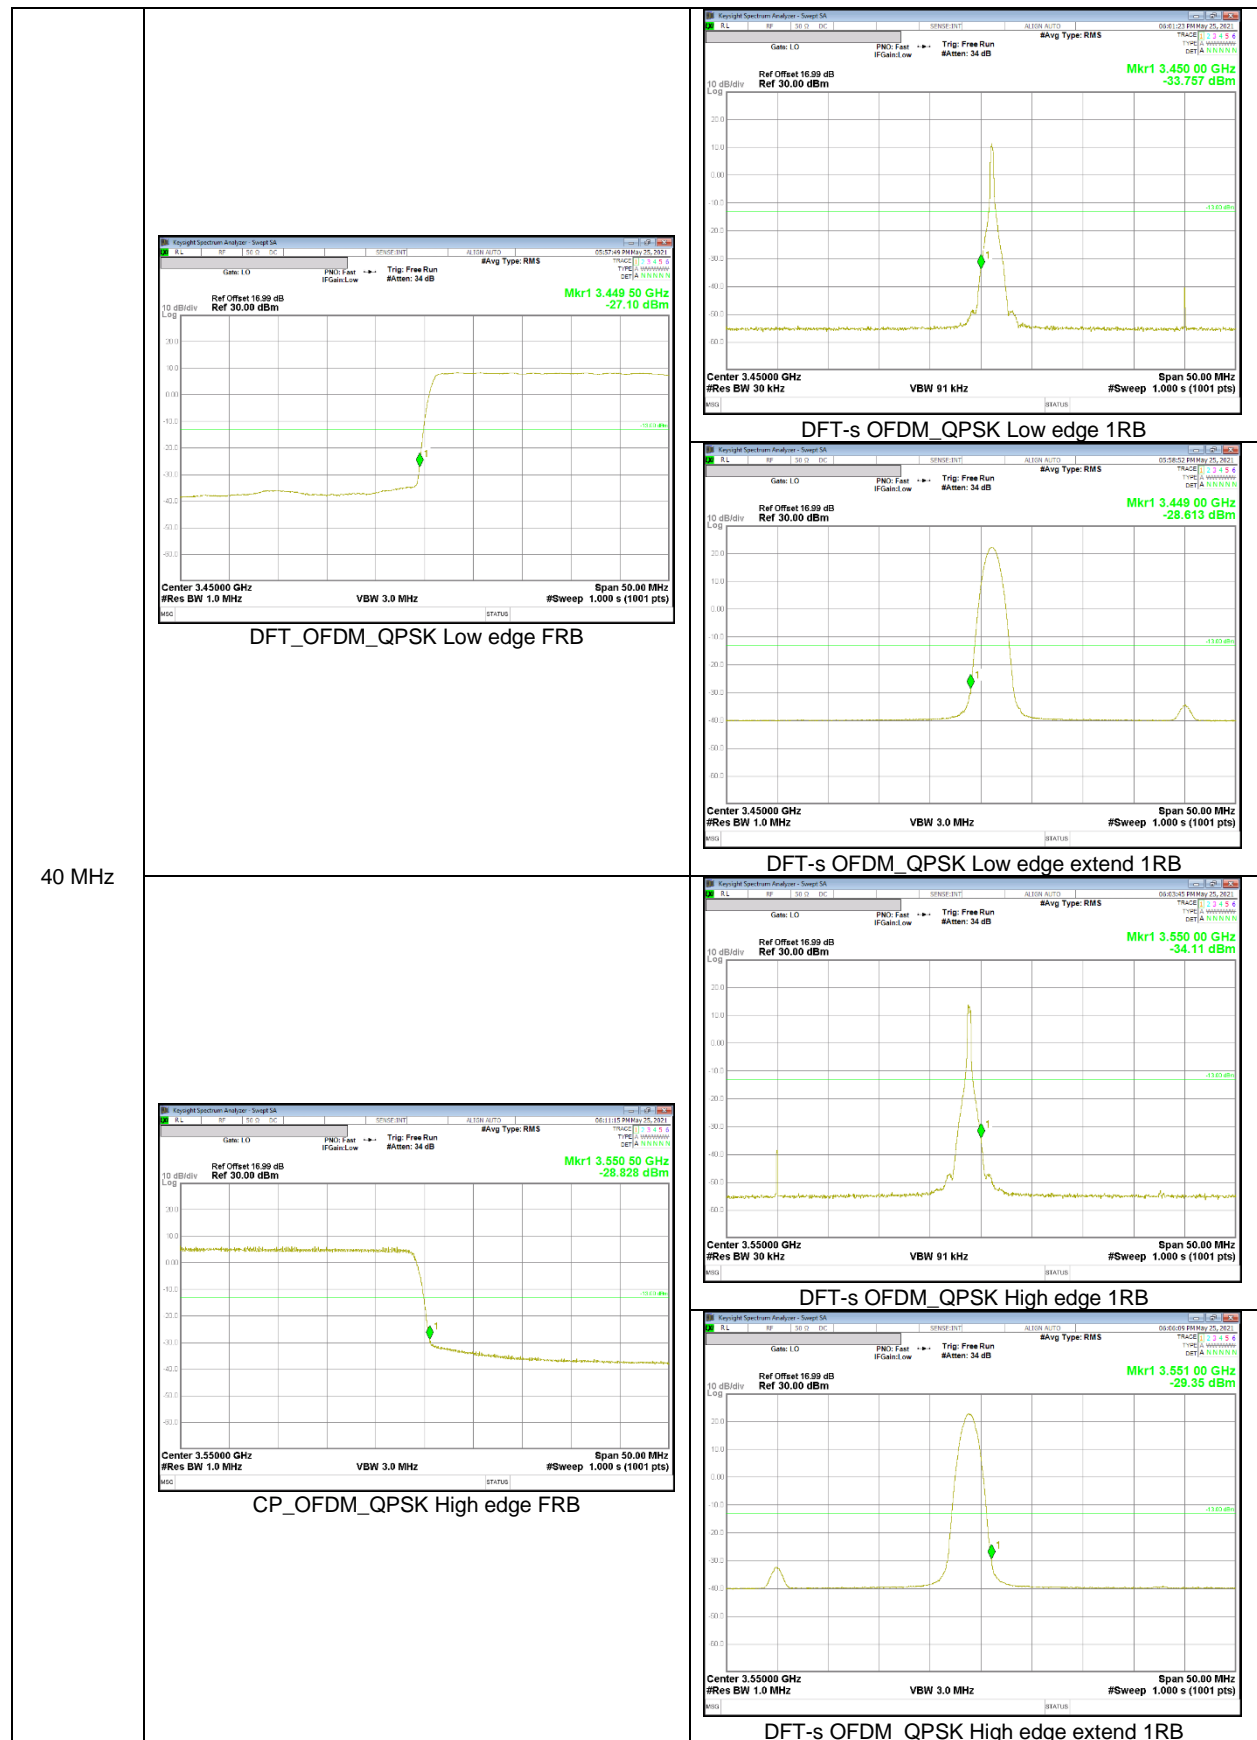

60 MHz

**NR Band 77 (Upper)**

80 MHz

60 MHz

50 MHz

40 MHz

20 MHz

### 9.2.2. EMISSION MASK RESULT

#### LTE Band 7