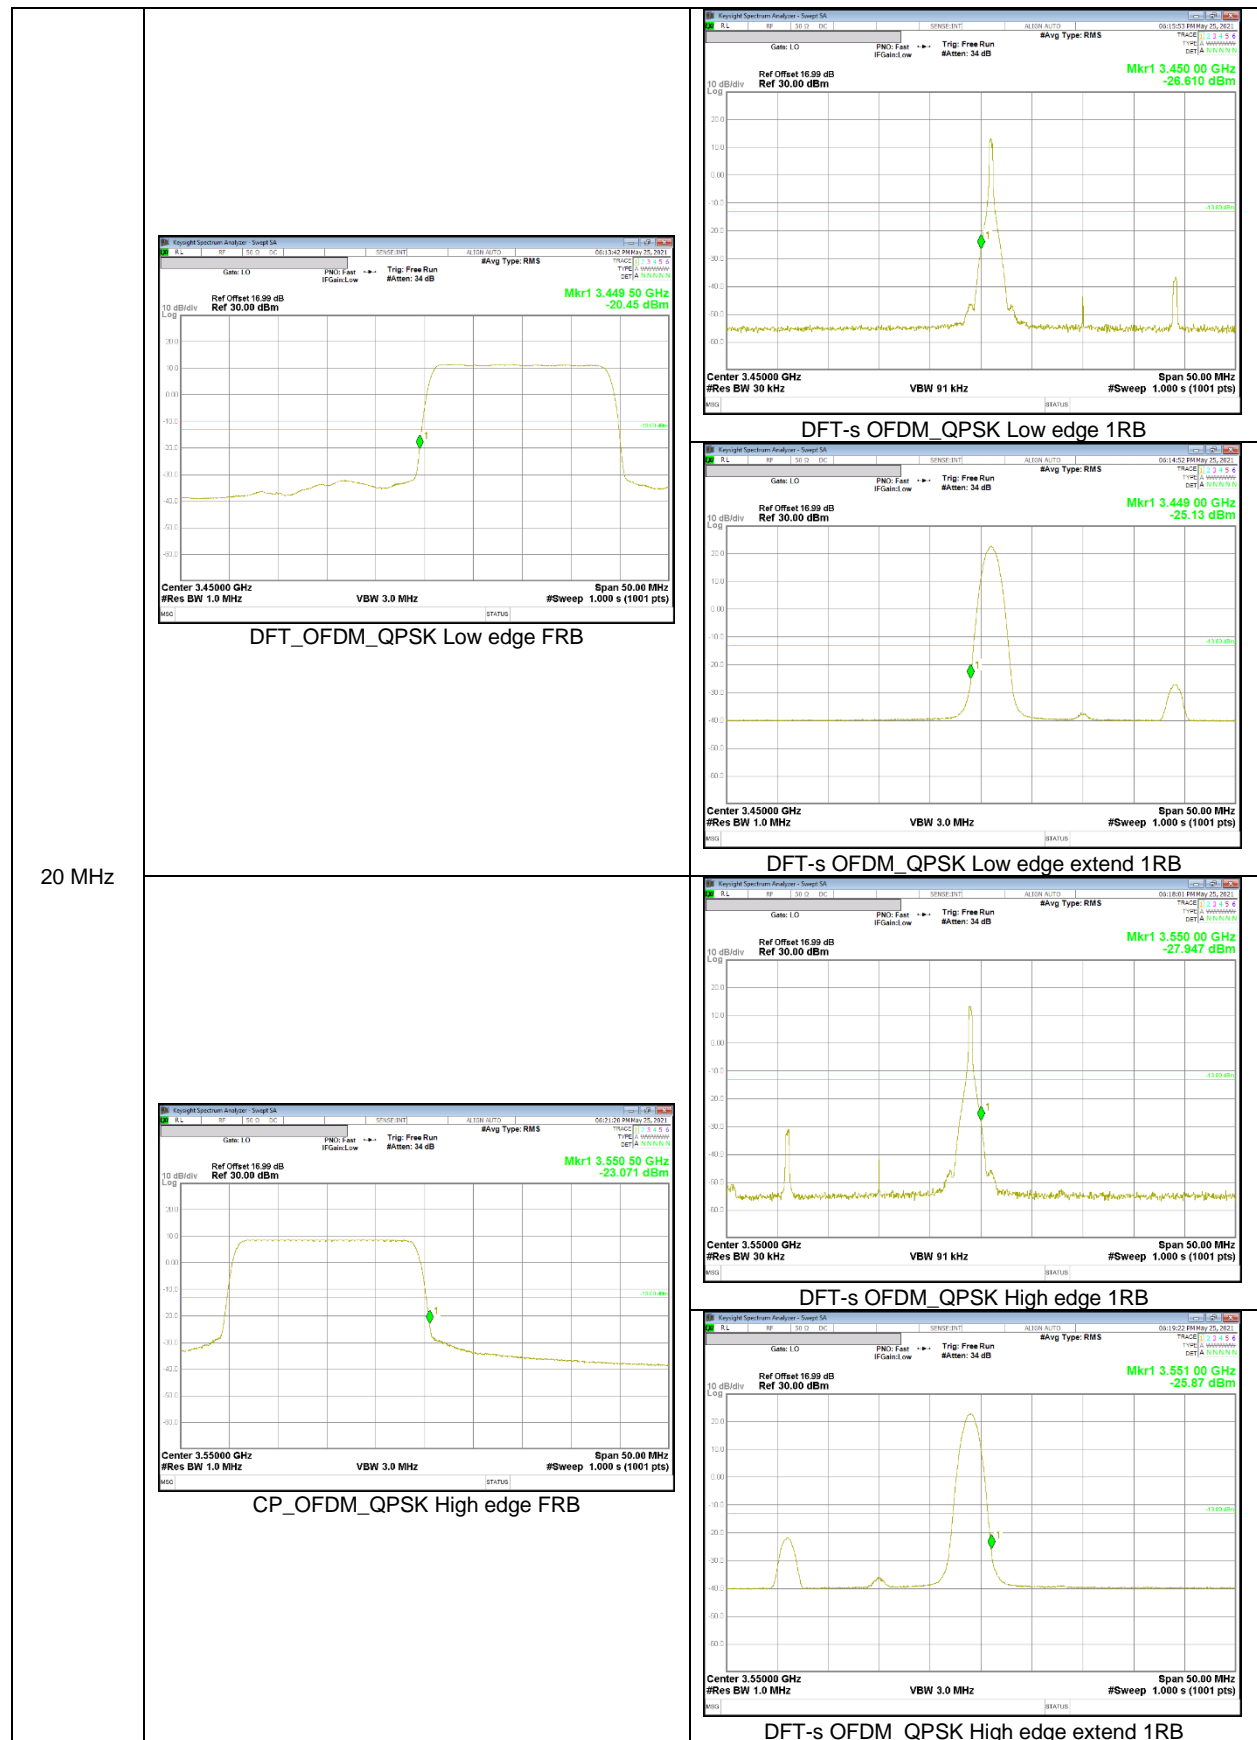

60 MHz

**NR Band 77 (Upper)**

80 MHz

60 MHz

50 MHz

40 MHz

20 MHz

### 9.2.2. EMISSION MASK RESULT

#### LTE Band 7