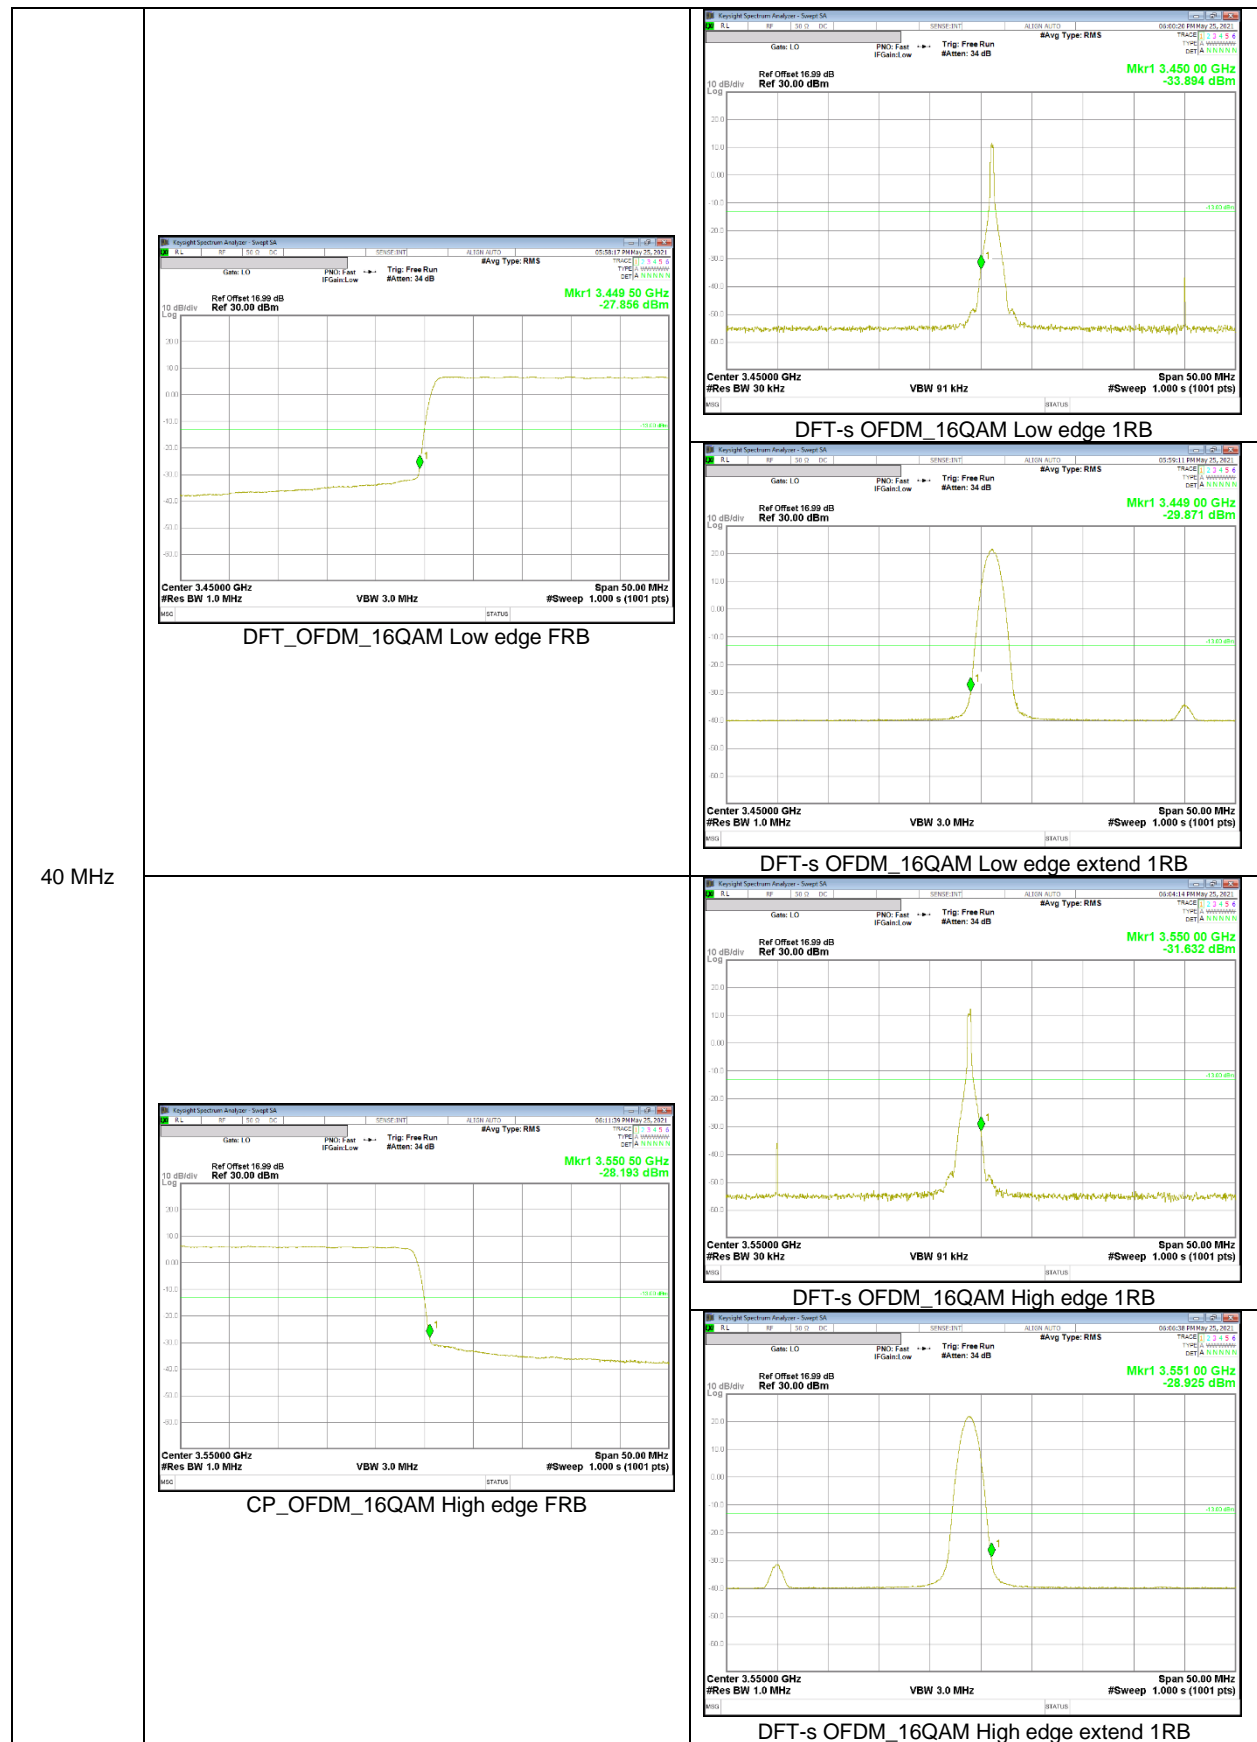

60 MHz

**NR Band 77 (Upper)**

80 MHz

60 MHz

50 MHz

40 MHz

20 MHz

### 9.2.2. EMISSION MASK RESULT

#### LTE Band 7