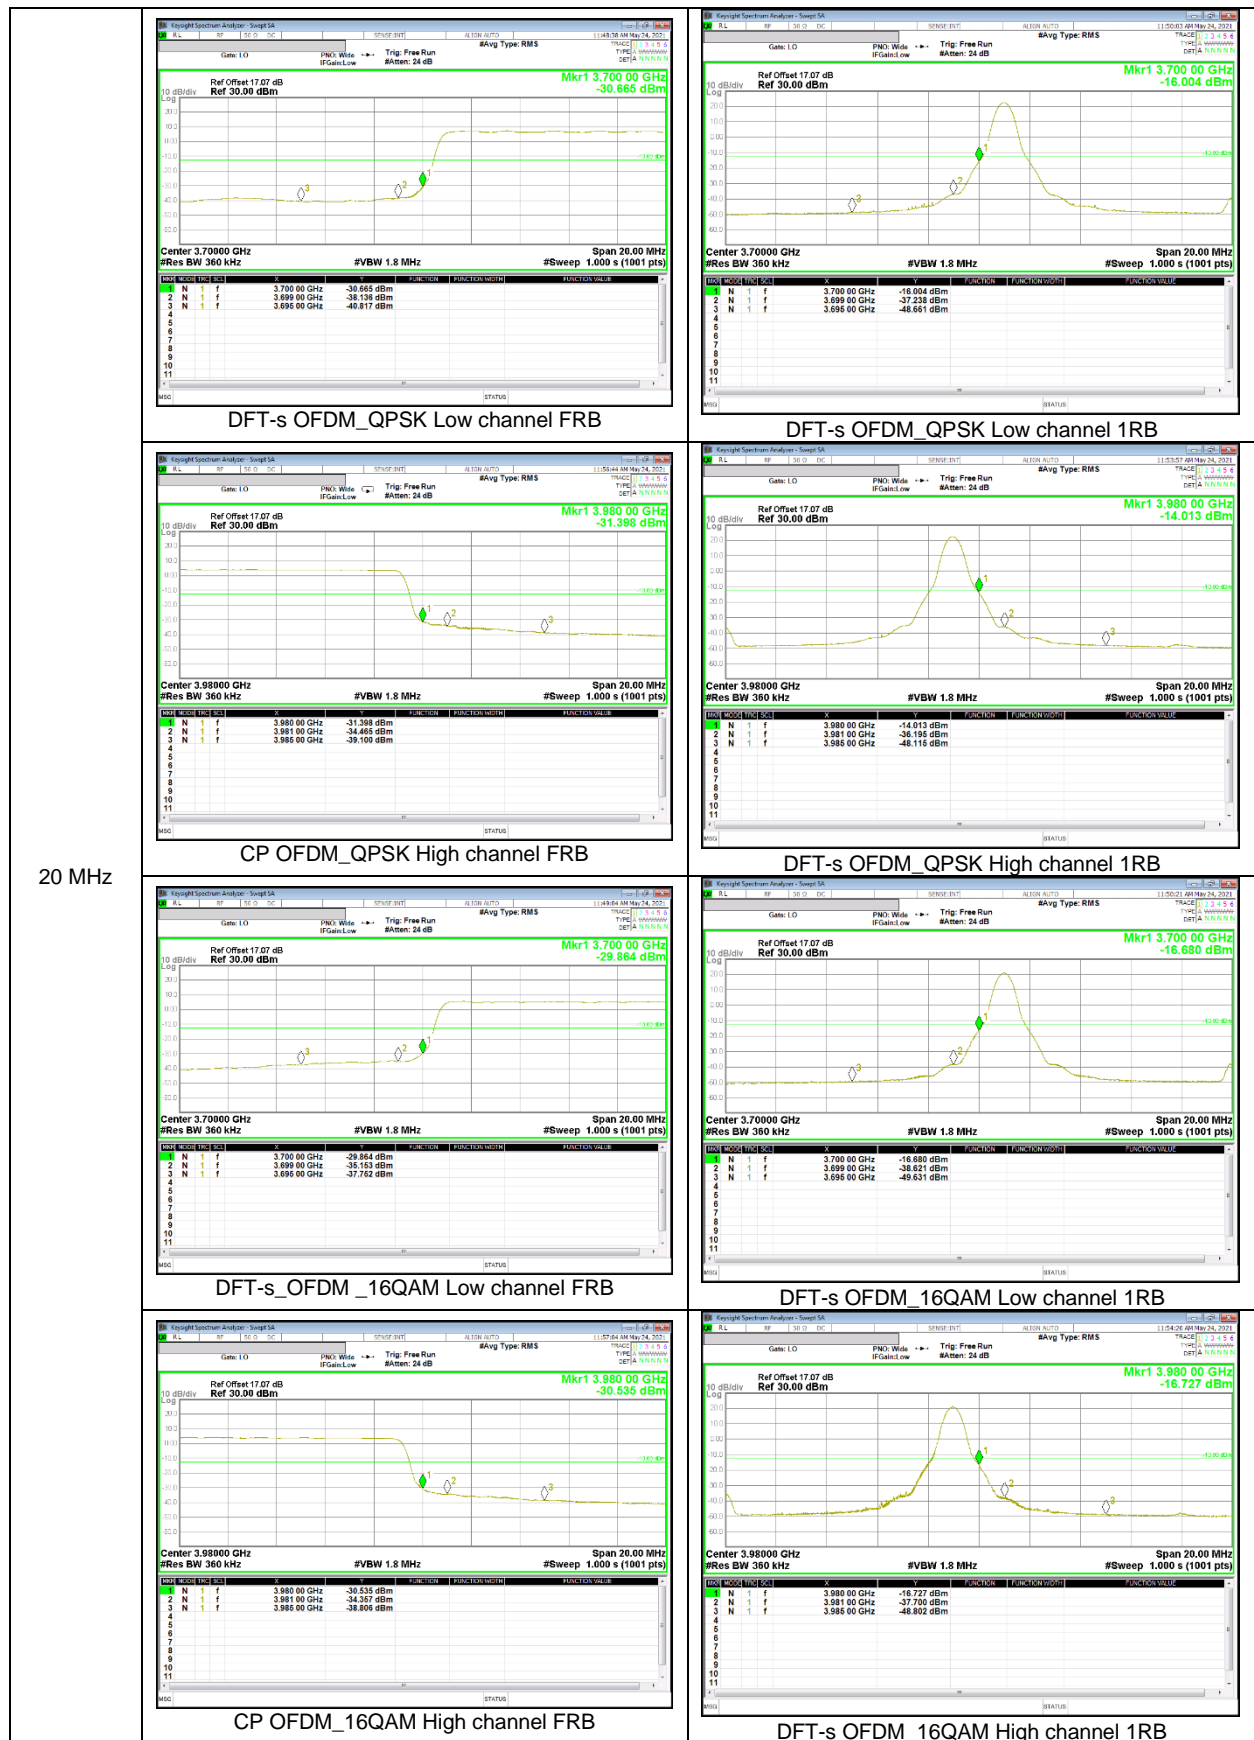

60 MHz

**NR Band 77 (Upper)**

80 MHz

60 MHz

50 MHz

40 MHz

20 MHz

### 9.2.2. EMISSION MASK RESULT

#### LTE Band 7