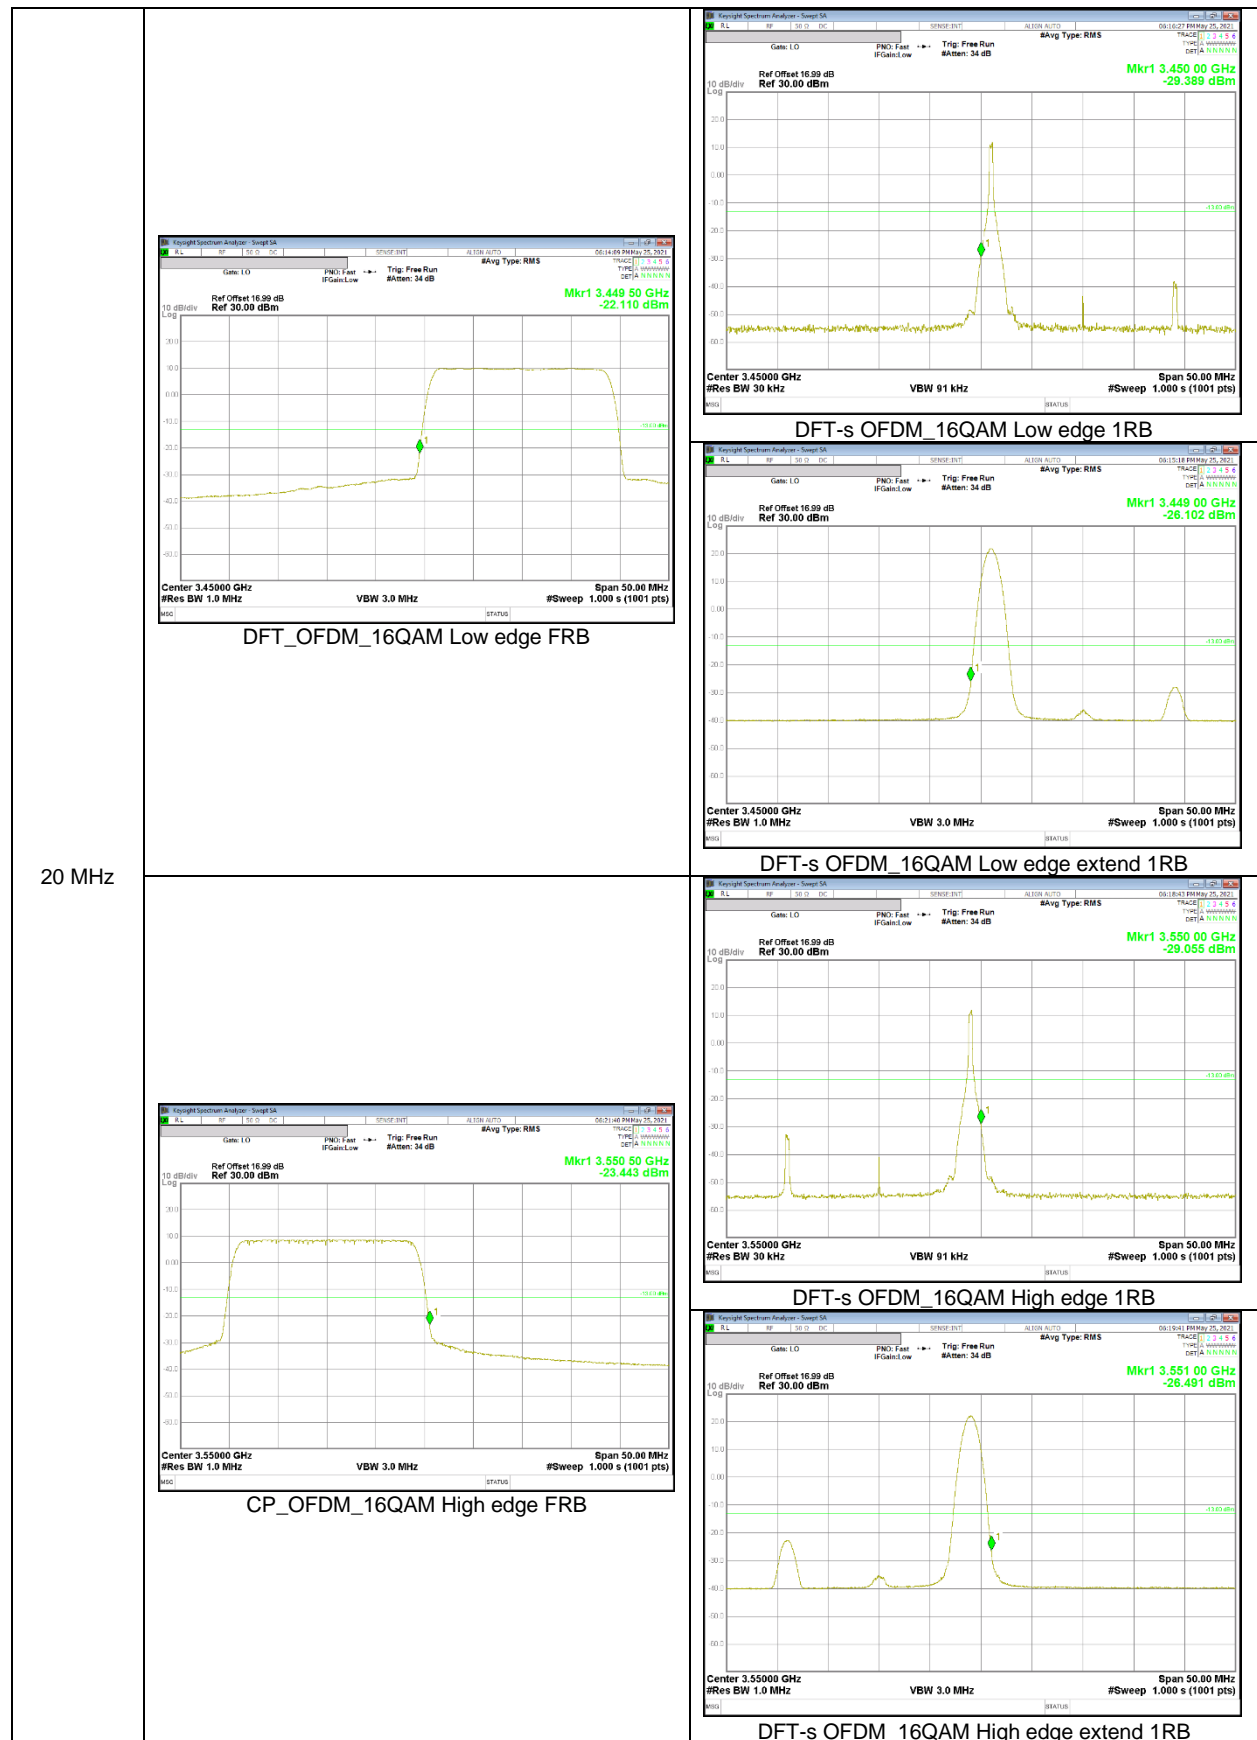

60 MHz

**NR Band 77 (Upper)**

80 MHz

60 MHz

50 MHz

40 MHz

20 MHz

### 9.2.2. EMISSION MASK RESULT

#### LTE Band 7