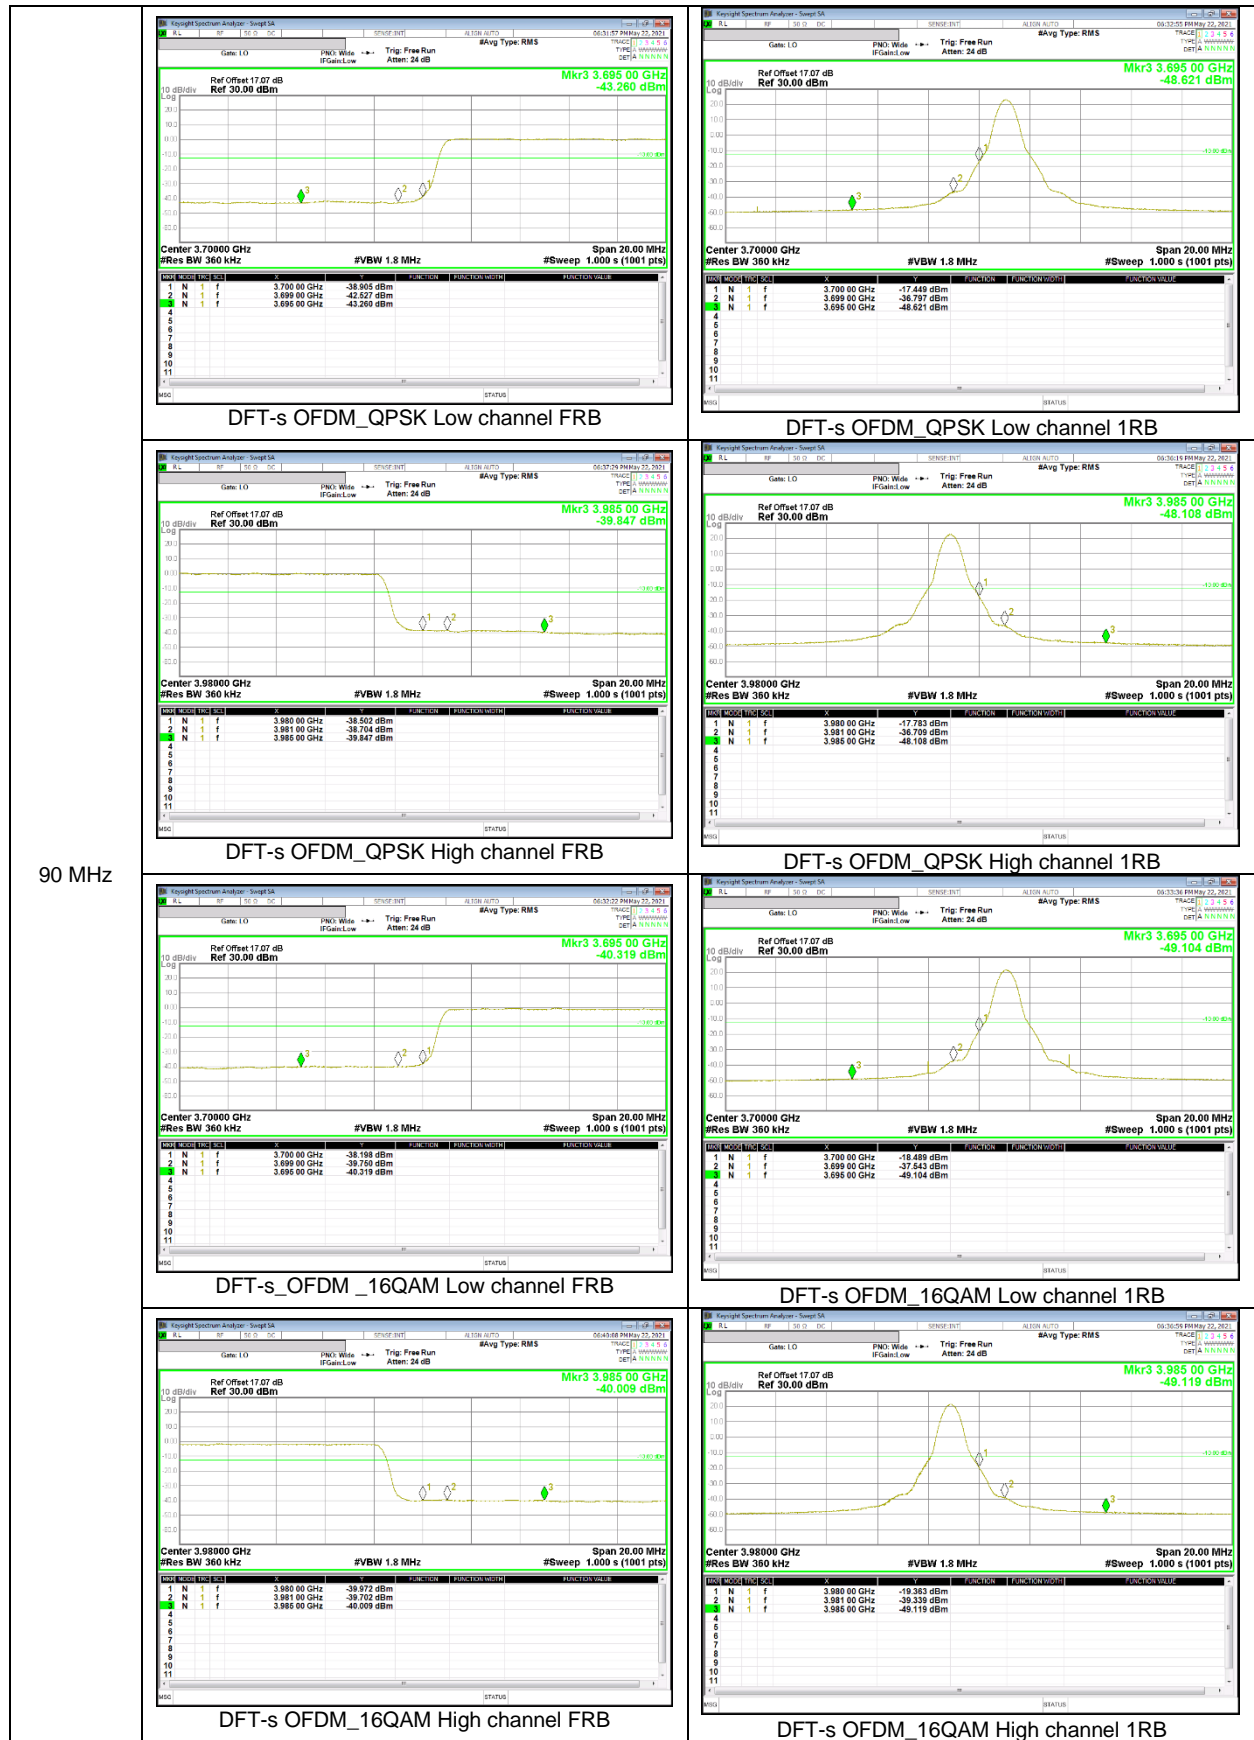

60 MHz

**NR Band 77 (Upper)**

80 MHz

60 MHz

50 MHz

40 MHz

20 MHz

### 9.2.2. EMISSION MASK RESULT

#### LTE Band 7