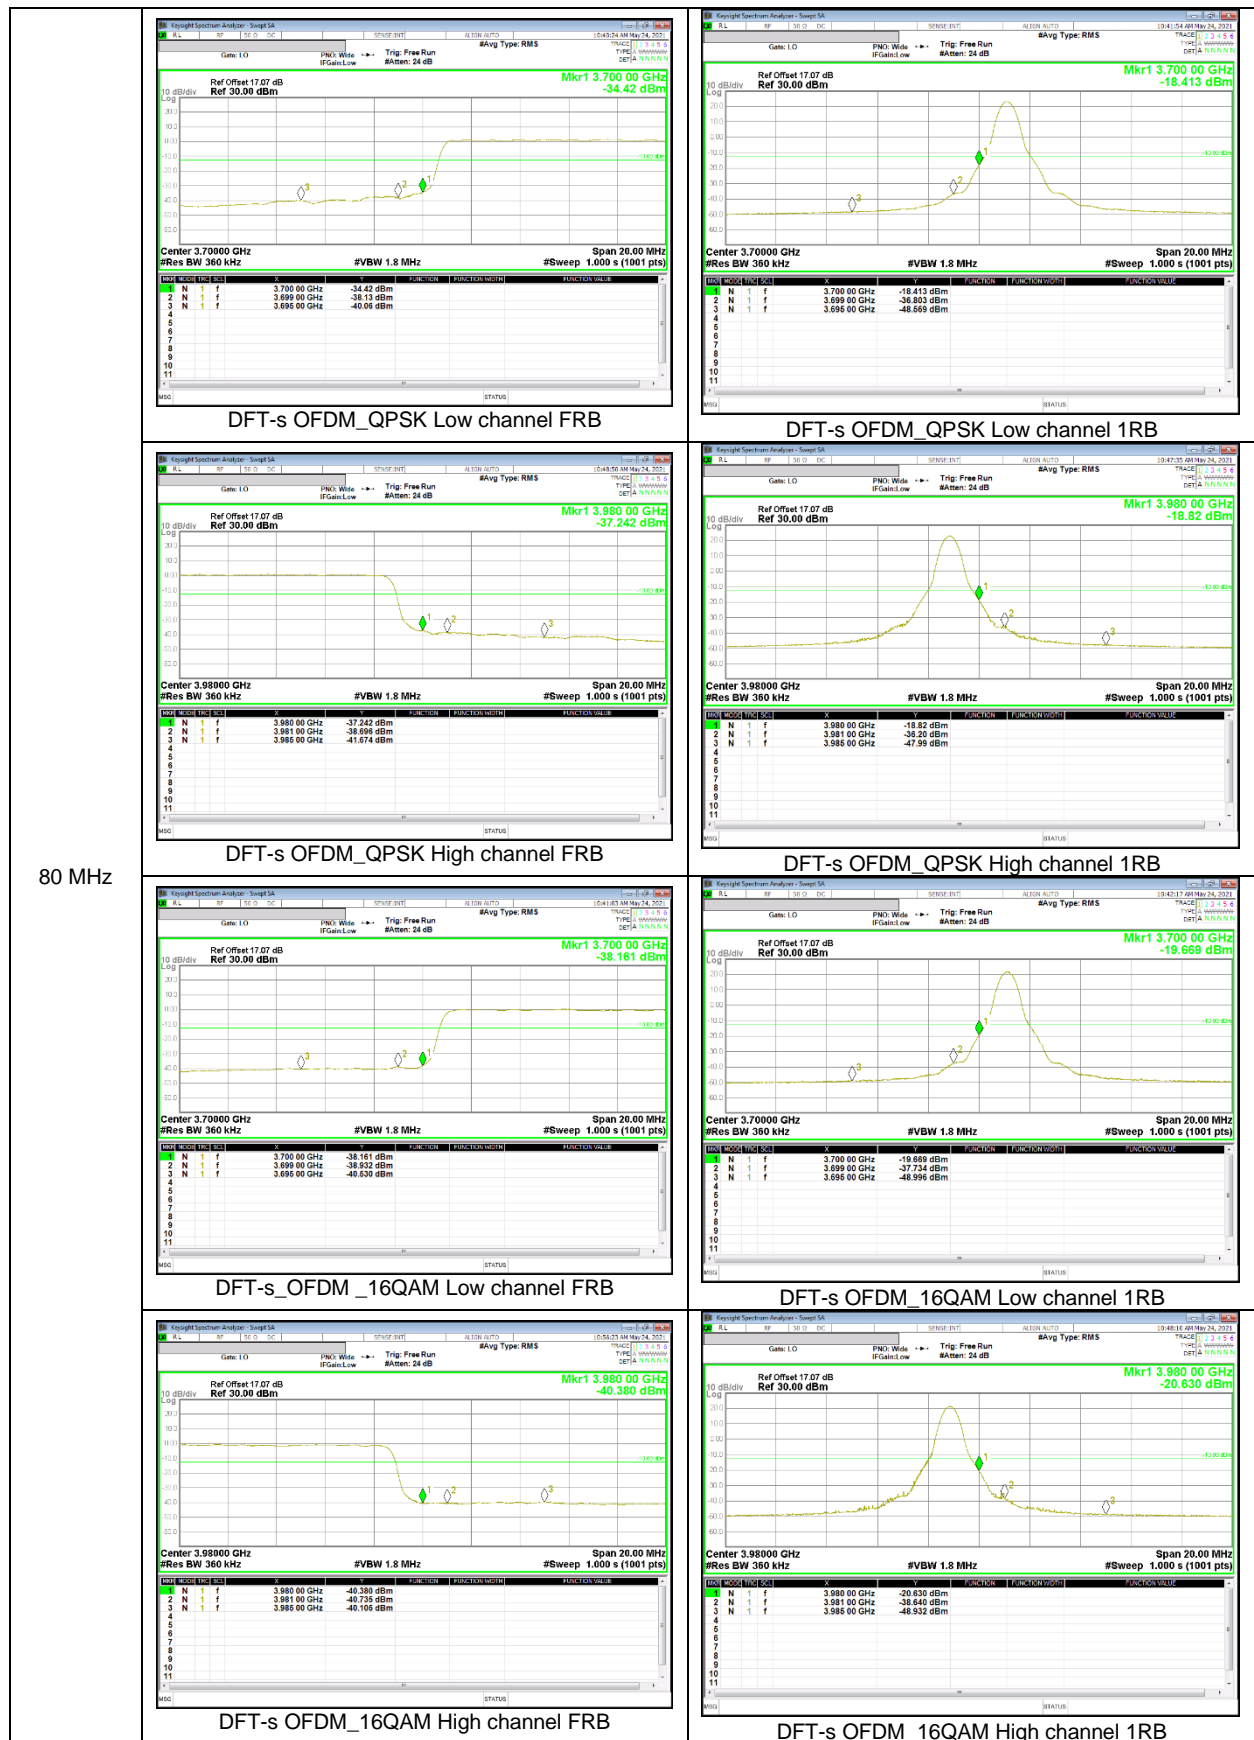

60 MHz

**NR Band 77 (Upper)**

80 MHz

60 MHz

50 MHz

40 MHz

20 MHz

### 9.2.2. EMISSION MASK RESULT

#### LTE Band 7