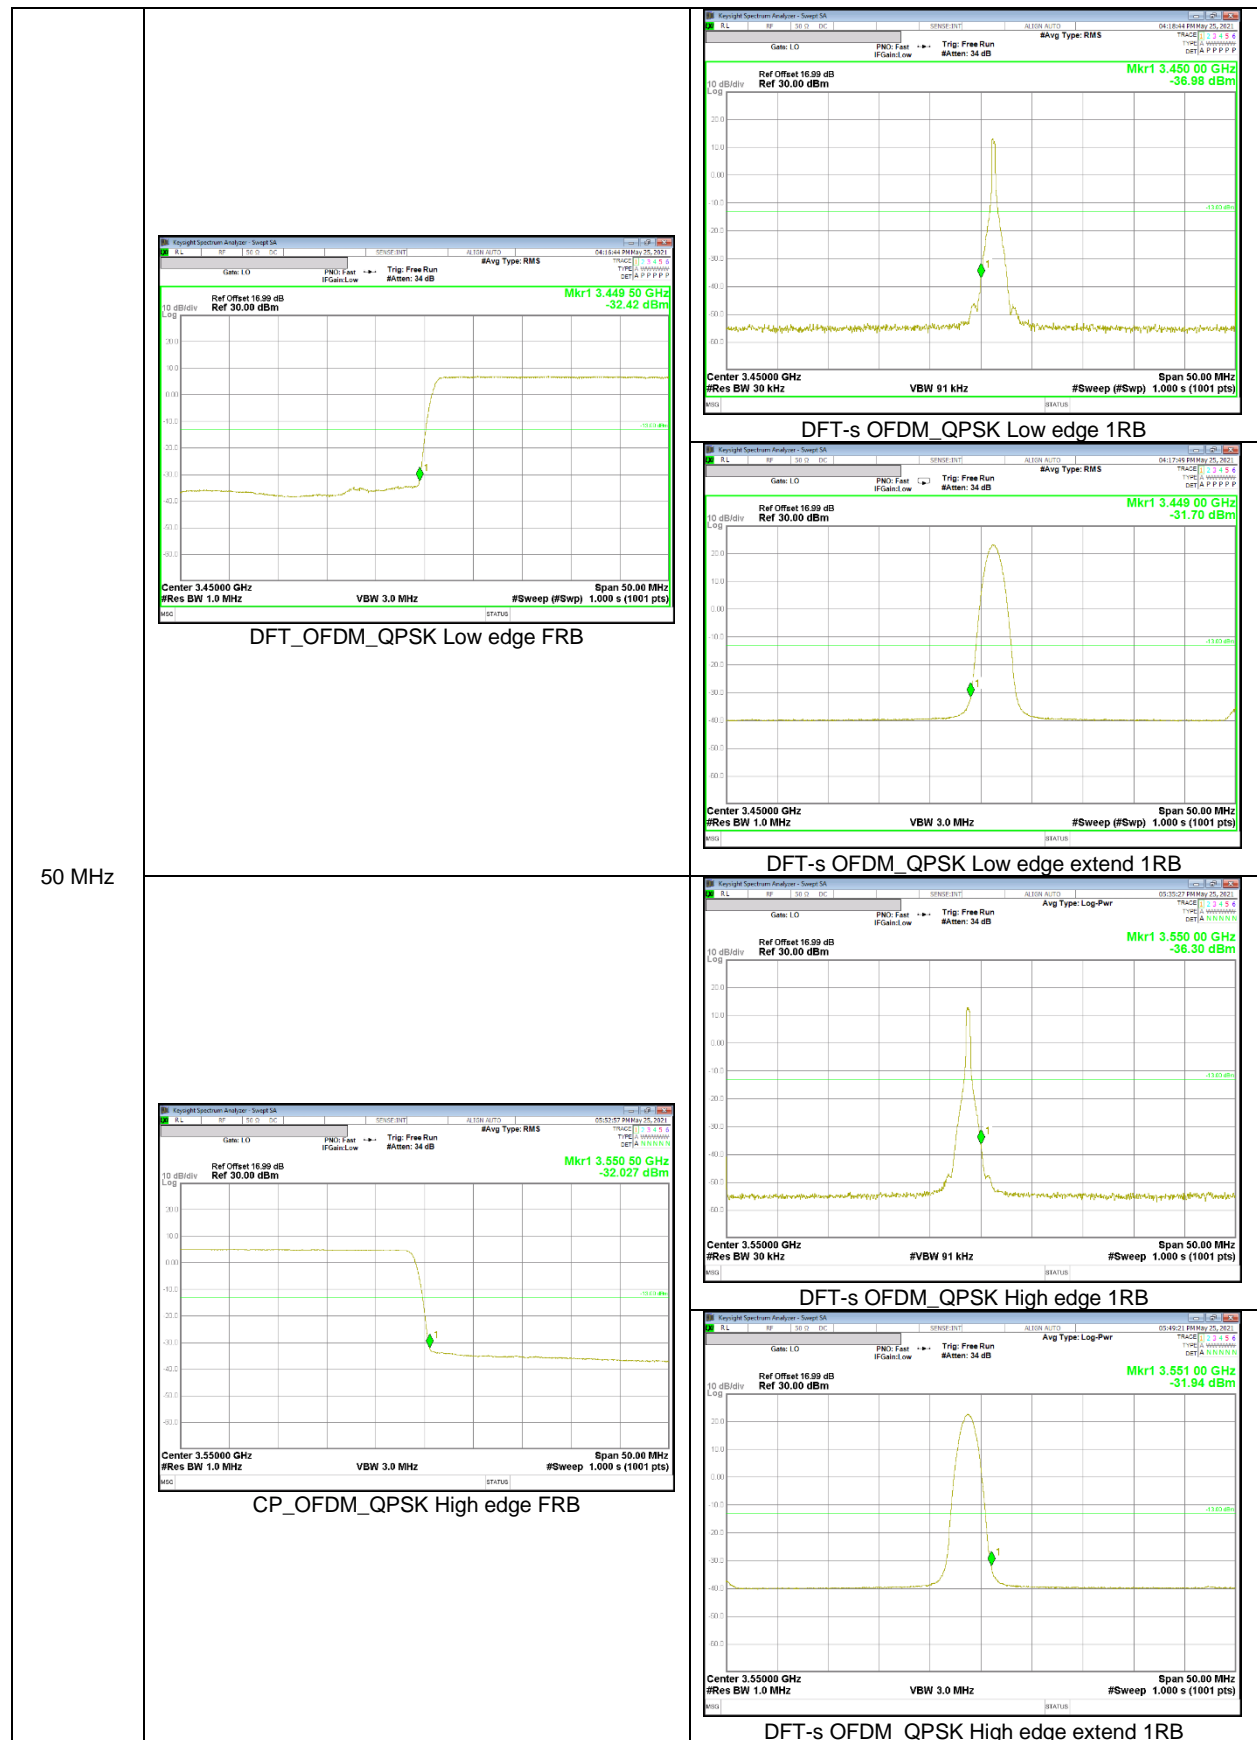

60 MHz

**NR Band 77 (Upper)**

80 MHz

60 MHz

50 MHz

40 MHz

20 MHz

### 9.2.2. EMISSION MASK RESULT

#### LTE Band 7