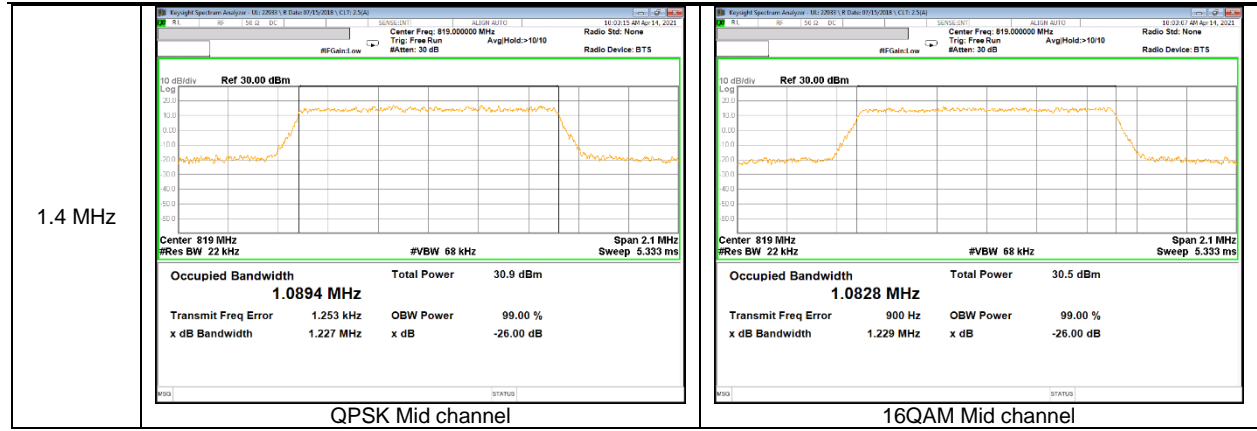

LTE Band 25

LTE Band 26 (Part90)

LTE Band 26 (Straddle)

LTE Band 26 (Part22)

LTE Band 30

LTE Band 41 (PC2)

LTE Band 66

LTE Band 71

LTE Band 2

LTE Band 2(Frequency range: 1850-1910 MHz) is covered by LTE Band 25 (Frequency range: 1850-1915 MHz) due to overlapping frequency range, same maximum tune-up limit and same channel bandwidth.

LTE Band 4

LTE Band 4 (Frequency range: 1710-1755 MHz) is covered by LTE Band 66 (Frequency range: 1710-1780 MHz) due to overlapping frequency range, same maximum tune-up limit and same channel bandwidth.

LTE Band 5

LTE Band 5 (Frequency range: 824-849 MHz) is covered by LTE Band 26 (Frequency range: 814-849 MHz) due to overlapping frequency range, same maximum tune-up limit and same channel bandwidth.

LTE Band41(PC3)