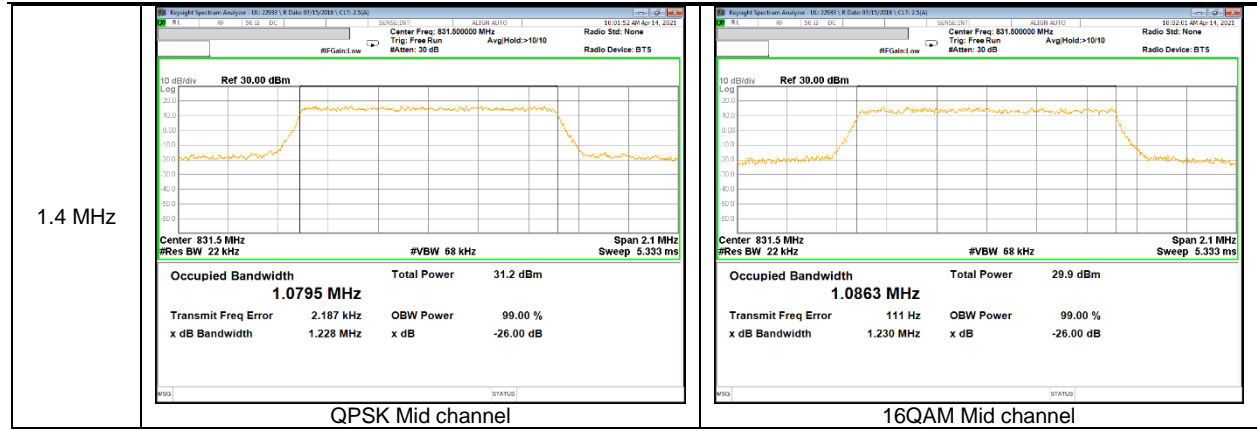

LTE Band 25

LTE Band 26 (Part90)

LTE Band 26 (Straddle)

LTE Band 26 (Part22)

LTE Band 30

LTE Band 41 (PC2)

LTE Band 66

LTE Band 71

LTE Band 2

LTE Band 2(Frequency range: 1850-1910 MHz) is covered by LTE Band 25 (Frequency range: 1850-1915 MHz) due to overlapping frequency range, same maximum tune-up limit and same channel bandwidth.

LTE Band 4

LTE Band 4 (Frequency range: 1710-1755 MHz) is covered by LTE Band 66 (Frequency range: 1710-1780 MHz) due to overlapping frequency range, same maximum tune-up limit and same channel bandwidth.

LTE Band 5

LTE Band 5 (Frequency range: 824-849 MHz) is covered by LTE Band 26 (Frequency range: 814-849 MHz) due to overlapping frequency range, same maximum tune-up limit and same channel bandwidth.

LTE Band41(PC3)