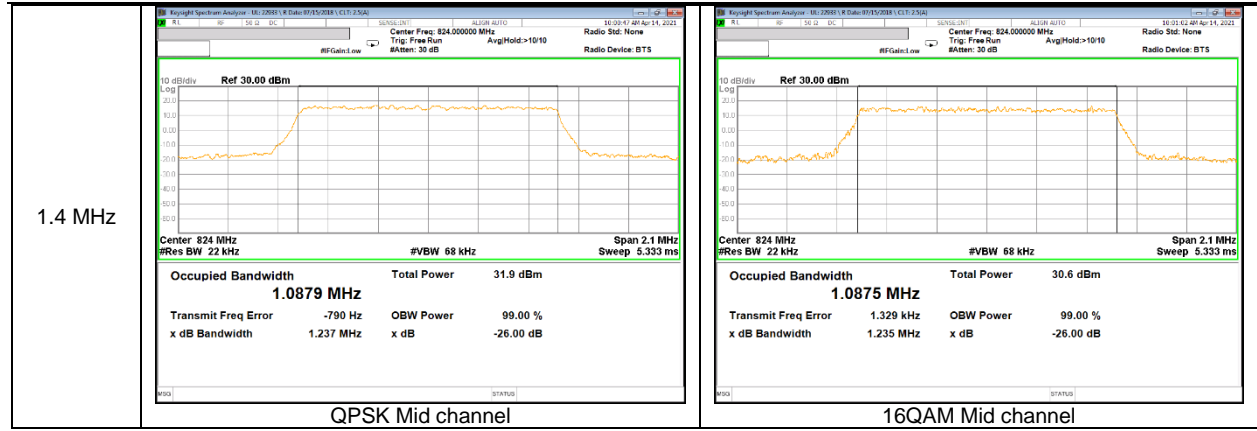

LTE Band 25

LTE Band 26 (Part90)

LTE Band 26 (Straddle)

LTE Band 26 (Part22)

LTE Band 30

LTE Band 41 (PC2)

LTE Band 66

LTE Band 71

LTE Band 2

LTE Band 2(Frequency range: 1850-1910 MHz) is covered by LTE Band 25 (Frequency range: 1850-1915 MHz) due to overlapping frequency range, same maximum tune-up limit and same channel bandwidth.

LTE Band 4

LTE Band 4 (Frequency range: 1710-1755 MHz) is covered by LTE Band 66 (Frequency range: 1710-1780 MHz) due to overlapping frequency range, same maximum tune-up limit and same channel bandwidth.

LTE Band 5

LTE Band 5 (Frequency range: 824-849 MHz) is covered by LTE Band 26 (Frequency range: 814-849 MHz) due to overlapping frequency range, same maximum tune-up limit and same channel bandwidth.

LTE Band41(PC3)