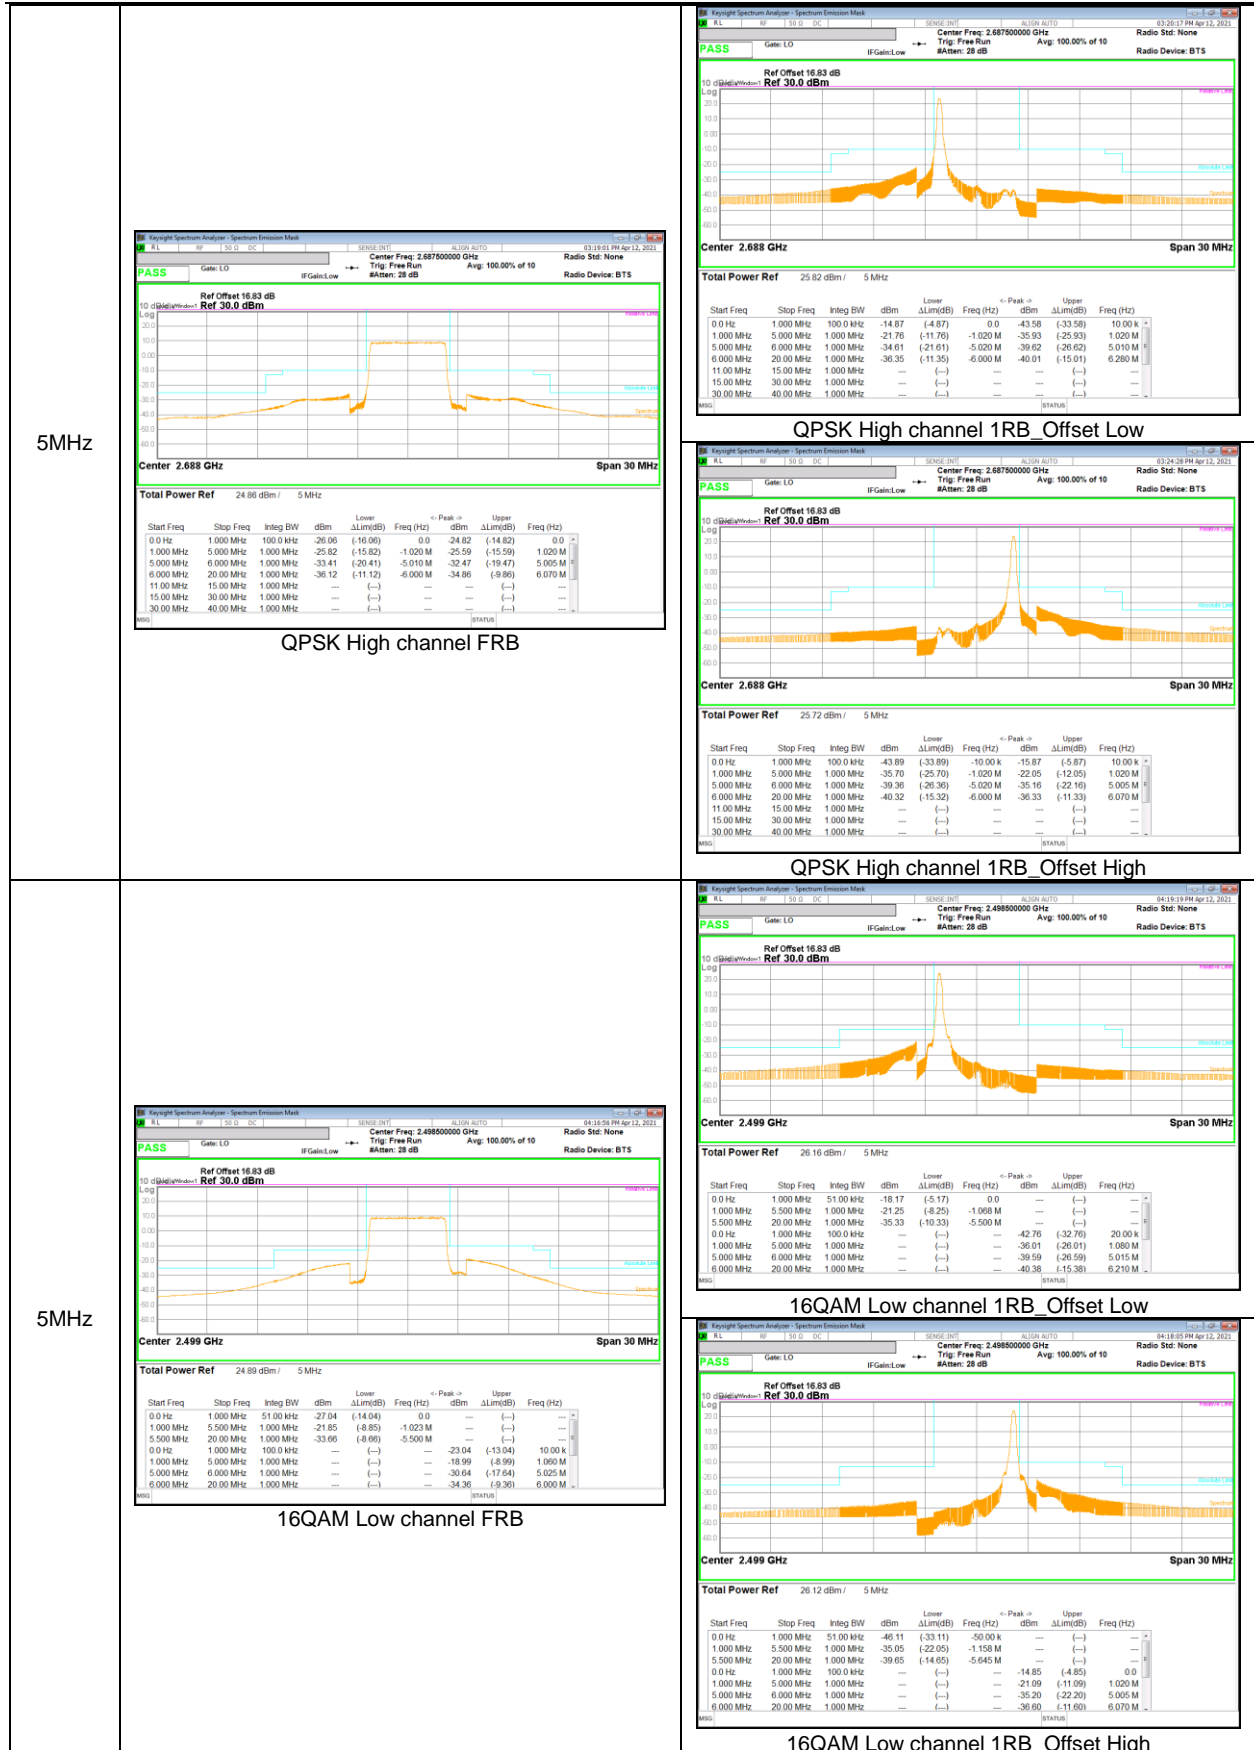

5MHz

5MHz

---

**LTE Band 2**

LTE Band 2(Frequency range: 1850-1910 MHz) is covered by LTE Band 25 (Frequency range: 1850-1915 MHz) due to overlapping frequency range, same maximum tune-up limit and same channel bandwidth.

**LTE Band 4**

LTE Band 4 (Frequency range: 1710-1755 MHz) is covered by LTE Band 66 (Frequency range: 1710-1780 MHz) due to overlapping frequency range, same maximum tune-up limit and same channel bandwidth.

**LTE Band 5**

LTE Band 5 (Frequency range: 824-849 MHz) is covered by LTE Band 26 (Frequency range: 814-849 MHz) due to overlapping frequency range, same maximum tune-up limit and same channel bandwidth.

**LTE Band41(PC3)**

LTE Band 41(PC3, Frequency range : 2496-2690 MHz) is covered by LTE Band 41(PC2) (Frequency range: 2496-2690 MHz) due to same frequency range, same channel bandwidth and maximum tune-up limit is higher than LTE Band41(PC3).