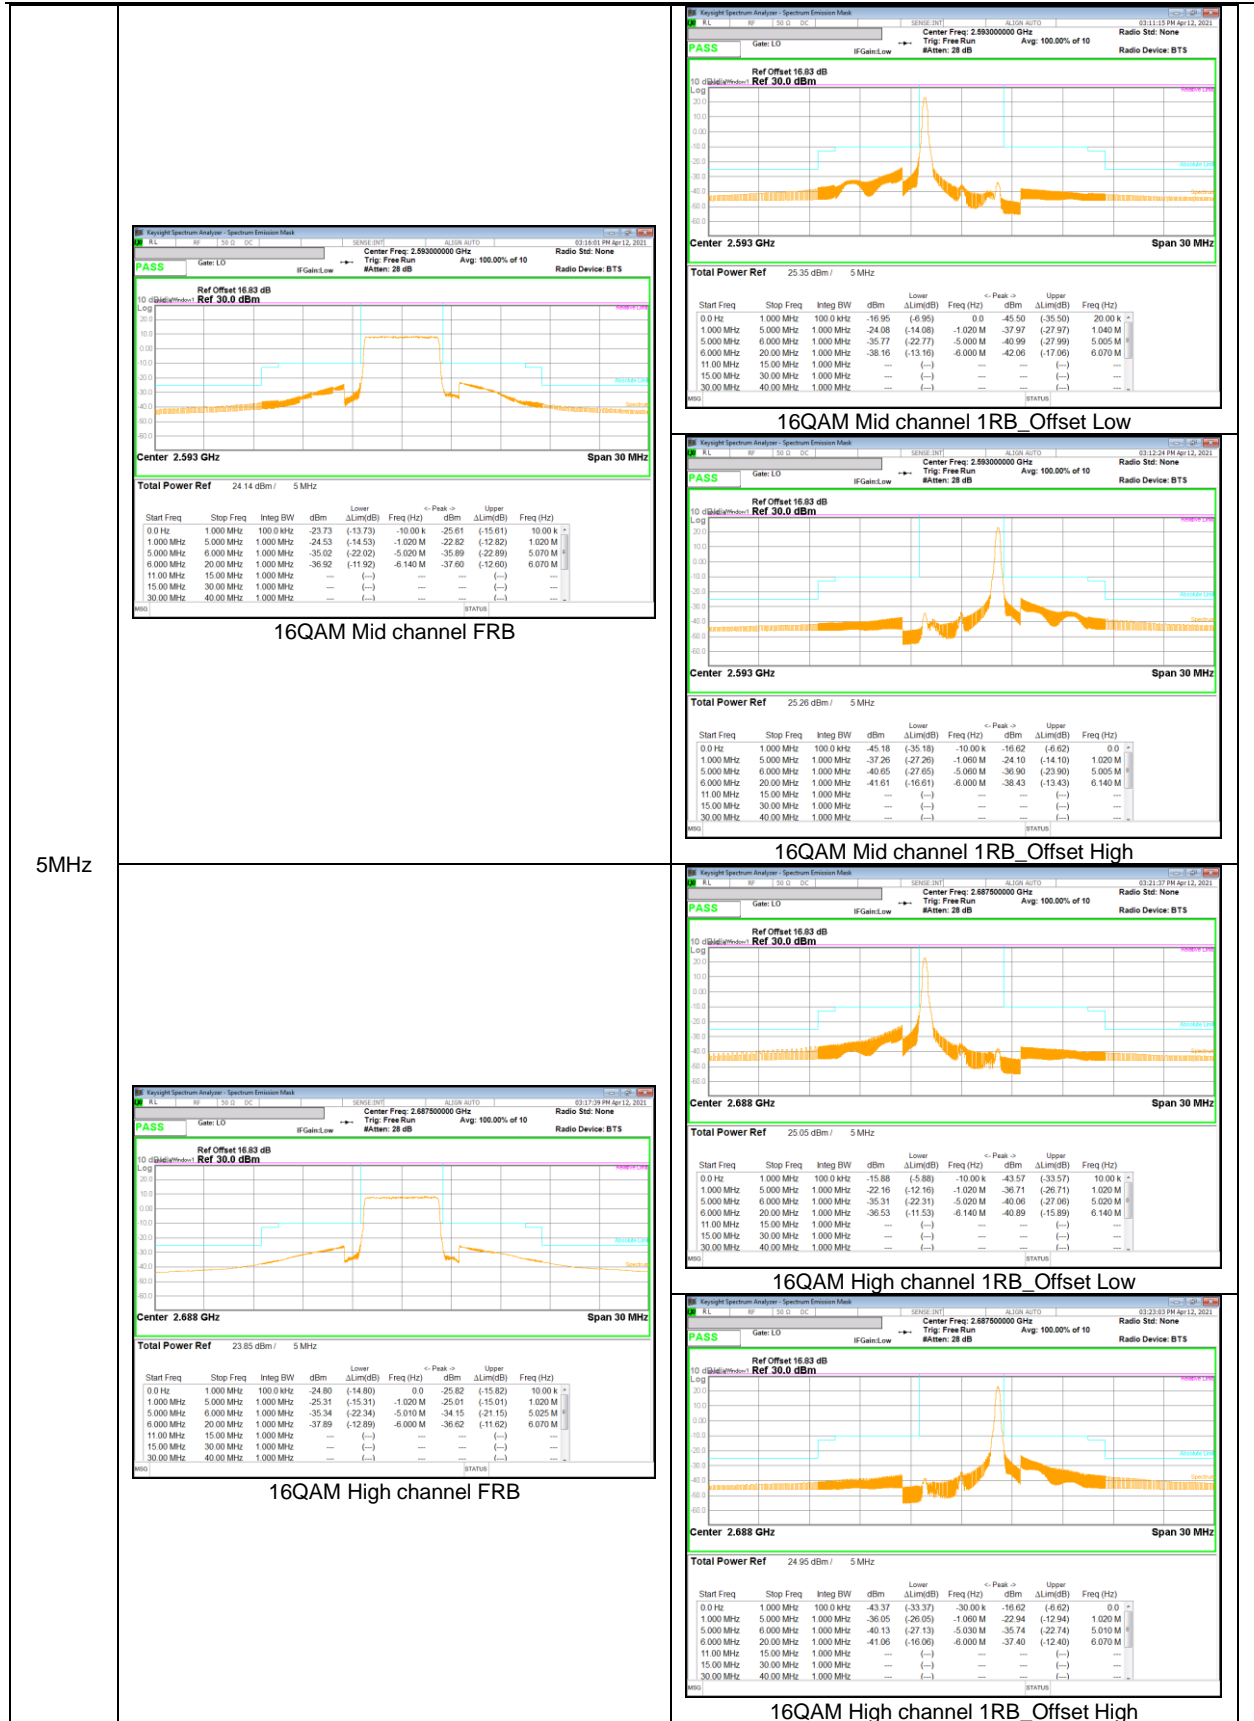

5MHz

5MHz

---

**LTE Band 2**

LTE Band 2(Frequency range: 1850-1910 MHz) is covered by LTE Band 25 (Frequency range: 1850-1915 MHz) due to overlapping frequency range, same maximum tune-up limit and same channel bandwidth.

**LTE Band 4**

LTE Band 4 (Frequency range: 1710-1755 MHz) is covered by LTE Band 66 (Frequency range: 1710-1780 MHz) due to overlapping frequency range, same maximum tune-up limit and same channel bandwidth.

**LTE Band 5**

LTE Band 5 (Frequency range: 824-849 MHz) is covered by LTE Band 26 (Frequency range: 814-849 MHz) due to overlapping frequency range, same maximum tune-up limit and same channel bandwidth.

**LTE Band41(PC3)**

LTE Band 41(PC3, Frequency range : 2496-2690 MHz) is covered by LTE Band 41(PC2) (Frequency range: 2496-2690 MHz) due to same frequency range, same channel bandwidth and maximum tune-up limit is higher than LTE Band41(PC3).