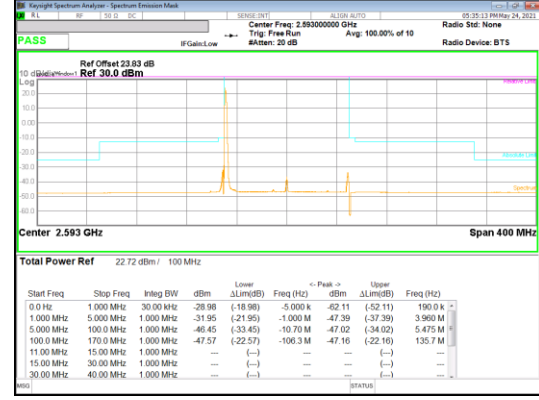

DFT-s OFDM QPSK Low channel 1RB_Offset High

DFT-s OFDM QPSK Mid channel 1RB_Offset Low