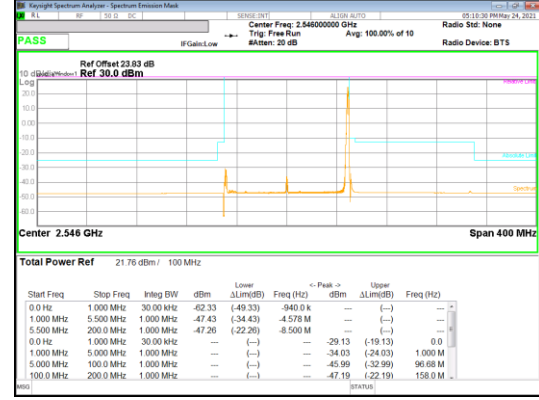

DFT-s OFDM QPSK Low channel 1RB_Offset Low

DFT-s OFDM QPSK Low channel 1RB_Offset High