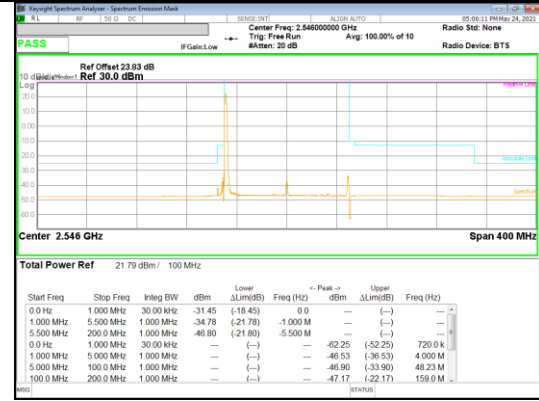

DFT-s OFDM QPSK Low channel 1RB_Offset Low