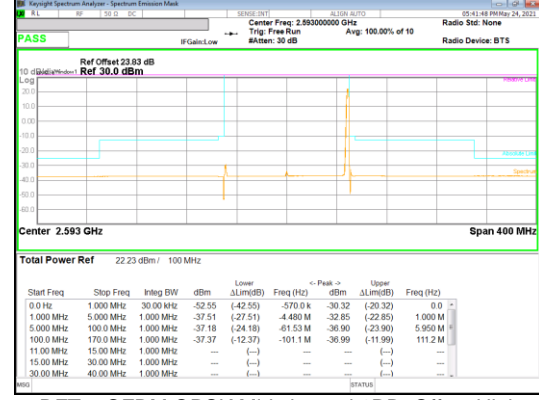

**5G NR Band 2**

5G NR Band 2(Frequency range: 1850-1910 MHz) is covered by 5G NR Band 25 (Frequency range: 1850-1915 MHz) due to overlapping frequency range, same maximum tune-up limit and same channel bandwidth.

NR Band 41

100MHz

DFT-s OFDM QPSK Low channel FRB

DFT-s OFDM QPSK Low channel 1RB\_Offset Low

DFT-s OFDM QPSK Low channel 1RB\_Offset High

DFT-s OFDM QPSK Mid channel 1RB\_Offset Low

DFT-s OFDM QPSK Mid channel 1RB\_Offset High