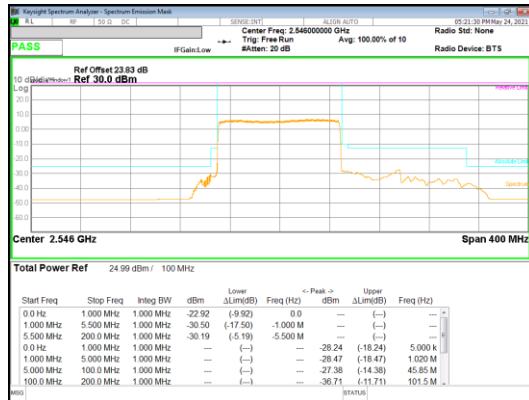

NR Band 41

100MHz

DFT-s OFDM QPSK Low channel FRB