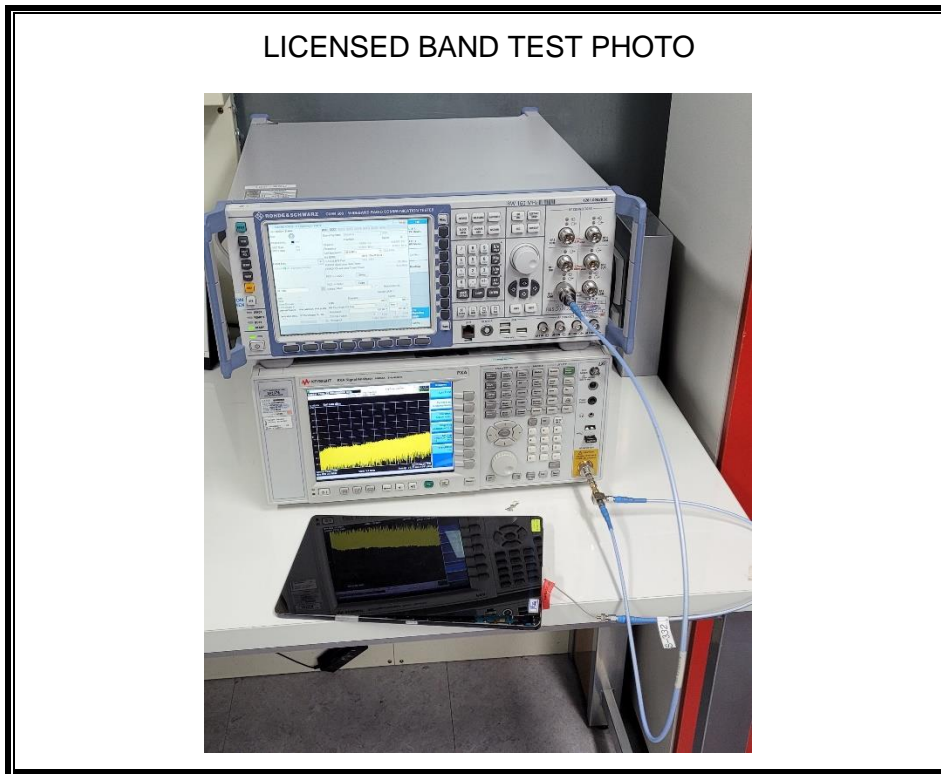

1. Appendix: LICENSED BAND SETUP PHOTOS(Conducted Test)

1) CONDUCTED RF MEASUREMENT SETUP (WWAN)

2) CONDUCTED RF MEASUREMENT SETUP (WWAN – 5G NR)

3) **CONDUCTED RF MEASUREMENT SETUP (WWAN Stability)**

LICENSED BAND STABILITY TEST PHOTO

2. Appendix: LICENSED BAND SETUP PHOTOS(Radiated Test)

1) RADIATED RF MEASUREMENT SETUP (BELOW 1 GHz)

BELOW 1 GHz FRONT TEST PHOTO

BELOW 1 GHz REAR TEST PHOTO

2) RADIATED RF MEASUREMENT SETUP (ABOVE 1 GHz)

ABOVE 1 GHz FRONT TEST PHOTO

ABOVE 1 GHz REAR TEST PHOTO

ABOVE 1 GHz FRONT TEST PHOTO (CXX)

ABOVE 1 GHz REAR TEST PHOTO (CXX)

3) RADIATED RF MEASUREMENT SET-UP (Axis)

X AXIS PHOTO

Y AXIS PHOTO

Z AXIS PHOTO

Covered X PHOTO

Laptop PHOTO

END OF TEST PHOTO