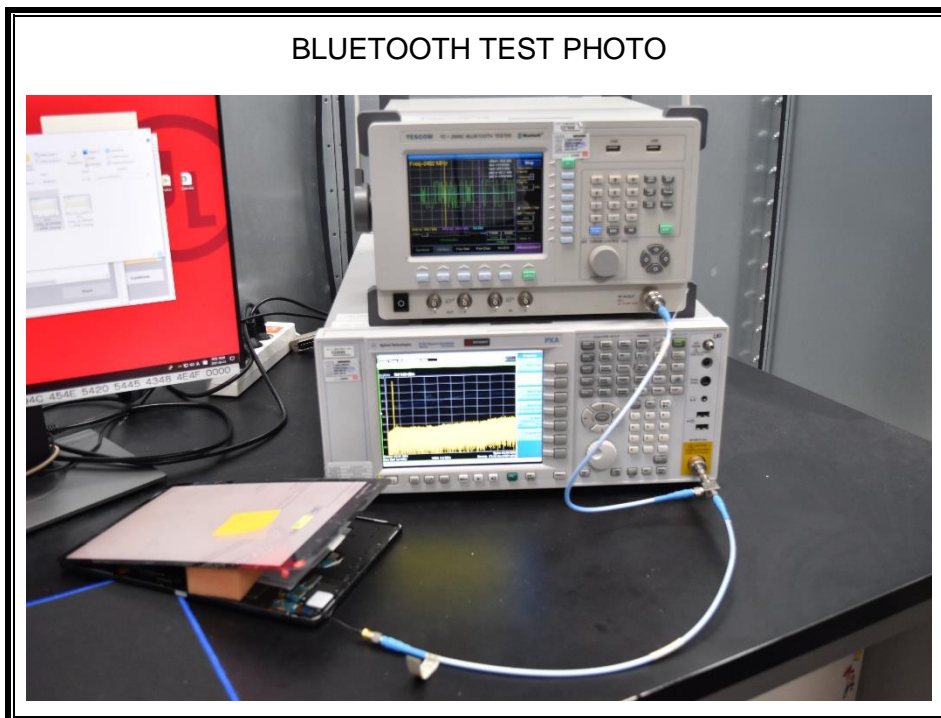

1. Appendix: UNLICENSED BAND SETUP PHOTOS(Conducted Test)

1) CONDUCTED RF MEASUREMENT SETUP (DTS, UNII, BLE)

2) CONDUCTED RF MEASUREMENT SETUP (Bluetooth)

3) CONDUCTED RF MEASUREMENT SETUP (DFS)

DFS TEST PHOTO

2. Appendix: UNLICENSED BAND SETUP PHOTOS(Radiated Test)

1) RADIATED RF MEASUREMENT SETUP (BELOW 1 GHz)

BELOW 1 GHz FRONT TEST PHOTO

BELOW 1 GHz REAR TEST PHOTO

2) RADIATED RF MEASUREMENT SETUP (ABOVE 1 GHz)

ABOVE 1 GHz FRONT TEST PHOTO

ABOVE 1 GHz REAR TEST PHOTO

3) RADIATED RF MEASUREMENT SET-UP (Axis)

X AXIS PHOTO

Y AXIS PHOTO

Z AXIS PHOTO

Covered X PHOTO

Laptop PHOTO

4) AC LINE CONDUCTED MEASUREMENT SETUP

AC LINE CONDUCTED FRONT TEST PHOTO

AC LINE CONDUCTED REAR TEST PHOTO

END OF TEST PHOTO