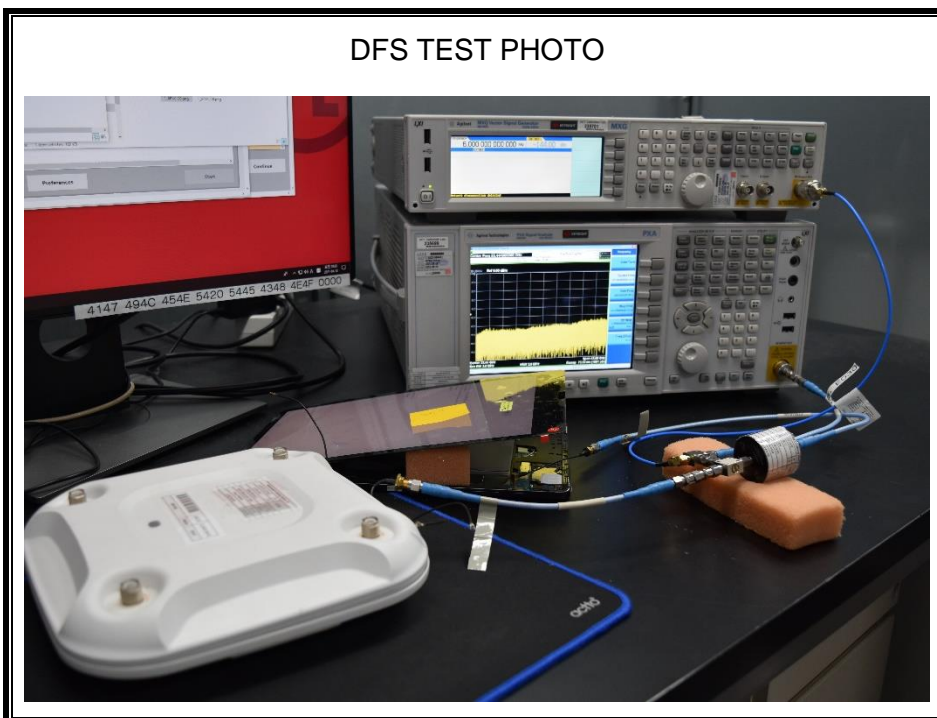

1. Appendix: UNLICENSED BAND SETUP PHOTOS(Conducted Test)

1) CONDUCTED RF MEASUREMENT SETUP (DTS, UNII, BLE)

2) CONDUCTED RF MEASUREMENT SETUP (Bluetooth)

3) CONDUCTED RF MEASUREMENT SETUP (DFS)

DFS TEST PHOTO

2. Appendix: UNLICENSED BAND SETUP PHOTOS(Radiated Test)

1) RADIATED RF MEASUREMENT SETUP (BELOW 1 GHz)

BELOW 1 GHz FRONT TEST PHOTO

BELOW 1 GHz REAR TEST PHOTO

2) RADIATED RF MEASUREMENT SETUP (ABOVE 1 GHz)

ABOVE 1 GHz FRONT TEST PHOTO

ABOVE 1 GHz REAR TEST PHOTO

3) RADIATED RF MEASUREMENT SET-UP (Axis)

X AXIS PHOTO

Y AXIS PHOTO

Z AXIS PHOTO

Covered X PHOTO

Laptop PHOTO

4) AC LINE CONDUCTED MEASUREMENT SETUP

AC LINE CONDUCTED FRONT TEST PHOTO

AC LINE CONDUCTED REAR TEST PHOTO

END OF TEST PHOTO