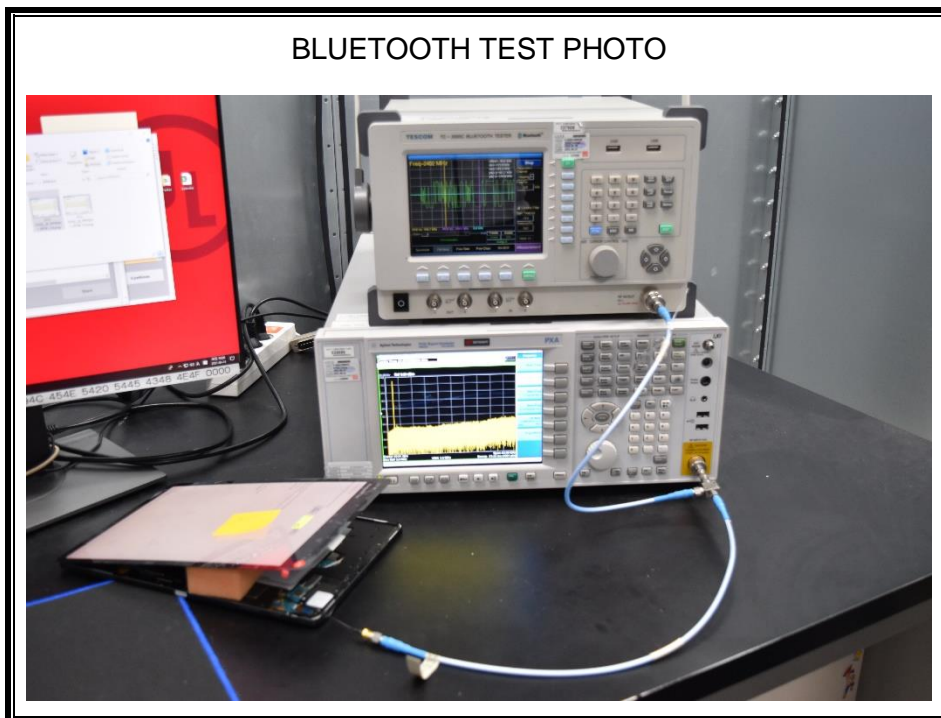

1. Appendix: UNLICENSED BAND SETUP PHOTOS(Conducted Test)

1) CONDUCTED RF MEASUREMENT SETUP (DTS, UNII, BLE)

2) CONDUCTED RF MEASUREMENT SETUP (Bluetooth)

3) CONDUCTED RF MEASUREMENT SETUP (DFS)

DFS TEST PHOTO

2. Appendix: UNLICENSED BAND SETUP PHOTOS(Radiated Test)

1) RADIATED RF MEASUREMENT SETUP (BELOW 1 GHz)

BELOW 1 GHz FRONT TEST PHOTO

BELOW 1 GHz REAR TEST PHOTO

2) RADIATED RF MEASUREMENT SETUP (ABOVE 1 GHz)

ABOVE 1 GHz FRONT TEST PHOTO

ABOVE 1 GHz REAR TEST PHOTO

3) RADIATED RF MEASUREMENT SET-UP (Axis)

X AXIS PHOTO

Y AXIS PHOTO

Z AXIS PHOTO

Covered X PHOTO

Laptop PHOTO

4) **AC LINE CONDUCTED MEASUREMENT SETUP**

AC LINE CONDUCTED FRONT TEST PHOTO

AC LINE CONDUCTED REAR TEST PHOTO

END OF TEST PHOTO