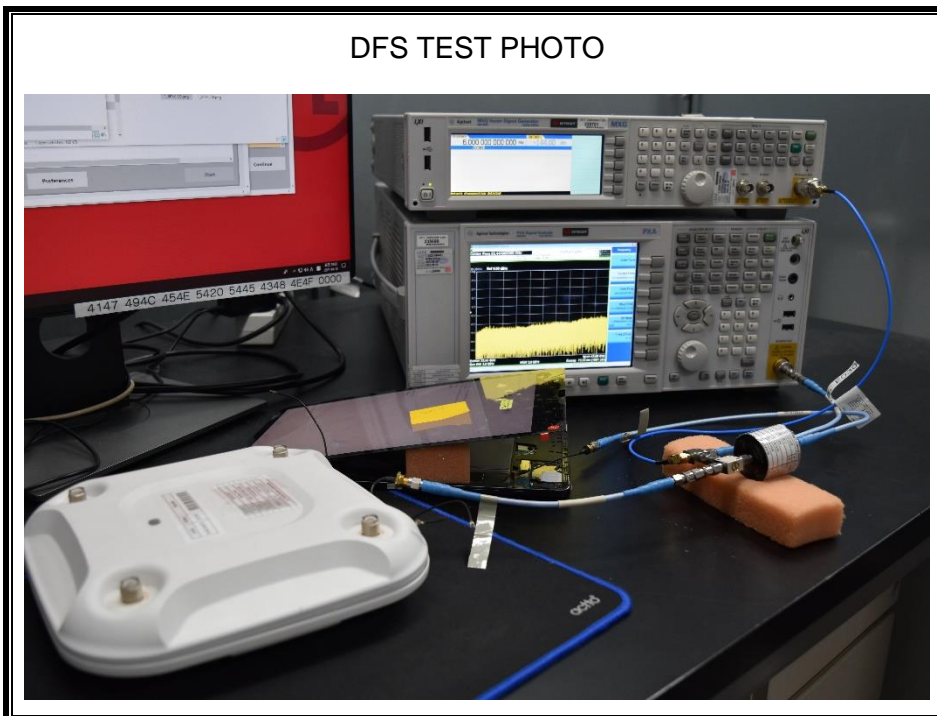

1. Appendix: UNLICENSED BAND SETUP PHOTOS(Conducted Test)

1) CONDUCTED RF MEASUREMENT SETUP (DTS, UNII, BLE)

2) CONDUCTED RF MEASUREMENT SETUP (Bluetooth)

3) CONDUCTED RF MEASUREMENT SETUP (DFS)

DFS TEST PHOTO

2. Appendix: UNLICENSED BAND SETUP PHOTOS(Radiated Test)

1) RADIATED RF MEASUREMENT SETUP (BELOW 1 GHz)

BELOW 1 GHz FRONT TEST PHOTO

BELOW 1 GHz REAR TEST PHOTO

2) RADIATED RF MEASUREMENT SETUP (ABOVE 1 GHz)

ABOVE 1 GHz FRONT TEST PHOTO

ABOVE 1 GHz REAR TEST PHOTO

3) RADIATED RF MEASUREMENT SET-UP (Axis)

X AXIS PHOTO

Y AXIS PHOTO

Z AXIS PHOTO

Covered X PHOTO

Laptop PHOTO

4) **AC LINE CONDUCTED MEASUREMENT SETUP**

AC LINE CONDUCTED FRONT TEST PHOTO

AC LINE CONDUCTED REAR TEST PHOTO

END OF TEST PHOTO