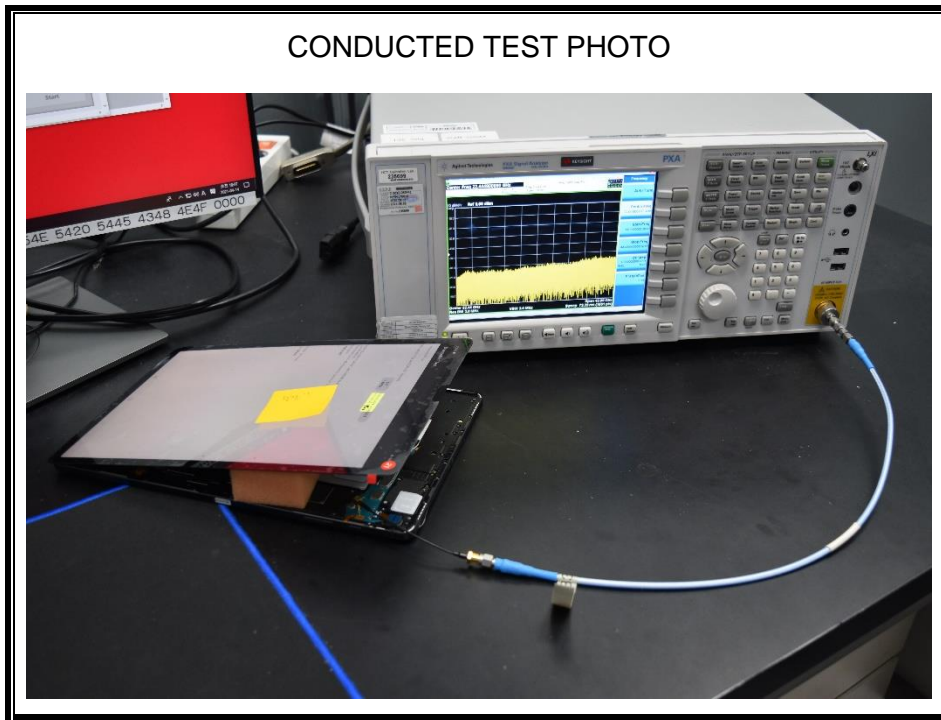

1. Appendix: UNLICENSED BAND SETUP PHOTOS(Conducted Test)

1) CONDUCTED RF MEASUREMENT SETUP (DTS, UNII, BLE)

2) CONDUCTED RF MEASUREMENT SETUP (Bluetooth)

3) CONDUCTED RF MEASUREMENT SETUP (DFS)

DFS TEST PHOTO

2. Appendix: UNLICENSED BAND SETUP PHOTOS(Radiated Test)

1) RADIATED RF MEASUREMENT SETUP (BELOW 1 GHz)

BELOW 1 GHz FRONT TEST PHOTO

BELOW 1 GHz REAR TEST PHOTO

2) RADIATED RF MEASUREMENT SETUP (ABOVE 1 GHz)

ABOVE 1 GHz FRONT TEST PHOTO

ABOVE 1 GHz REAR TEST PHOTO

3) RADIATED RF MEASUREMENT SET-UP (Axis)

X AXIS PHOTO

Y AXIS PHOTO

Z AXIS PHOTO

Covered X PHOTO

Laptop PHOTO

4) **AC LINE CONDUCTED MEASUREMENT SETUP**

AC LINE CONDUCTED FRONT TEST PHOTO

AC LINE CONDUCTED REAR TEST PHOTO

END OF TEST PHOTO