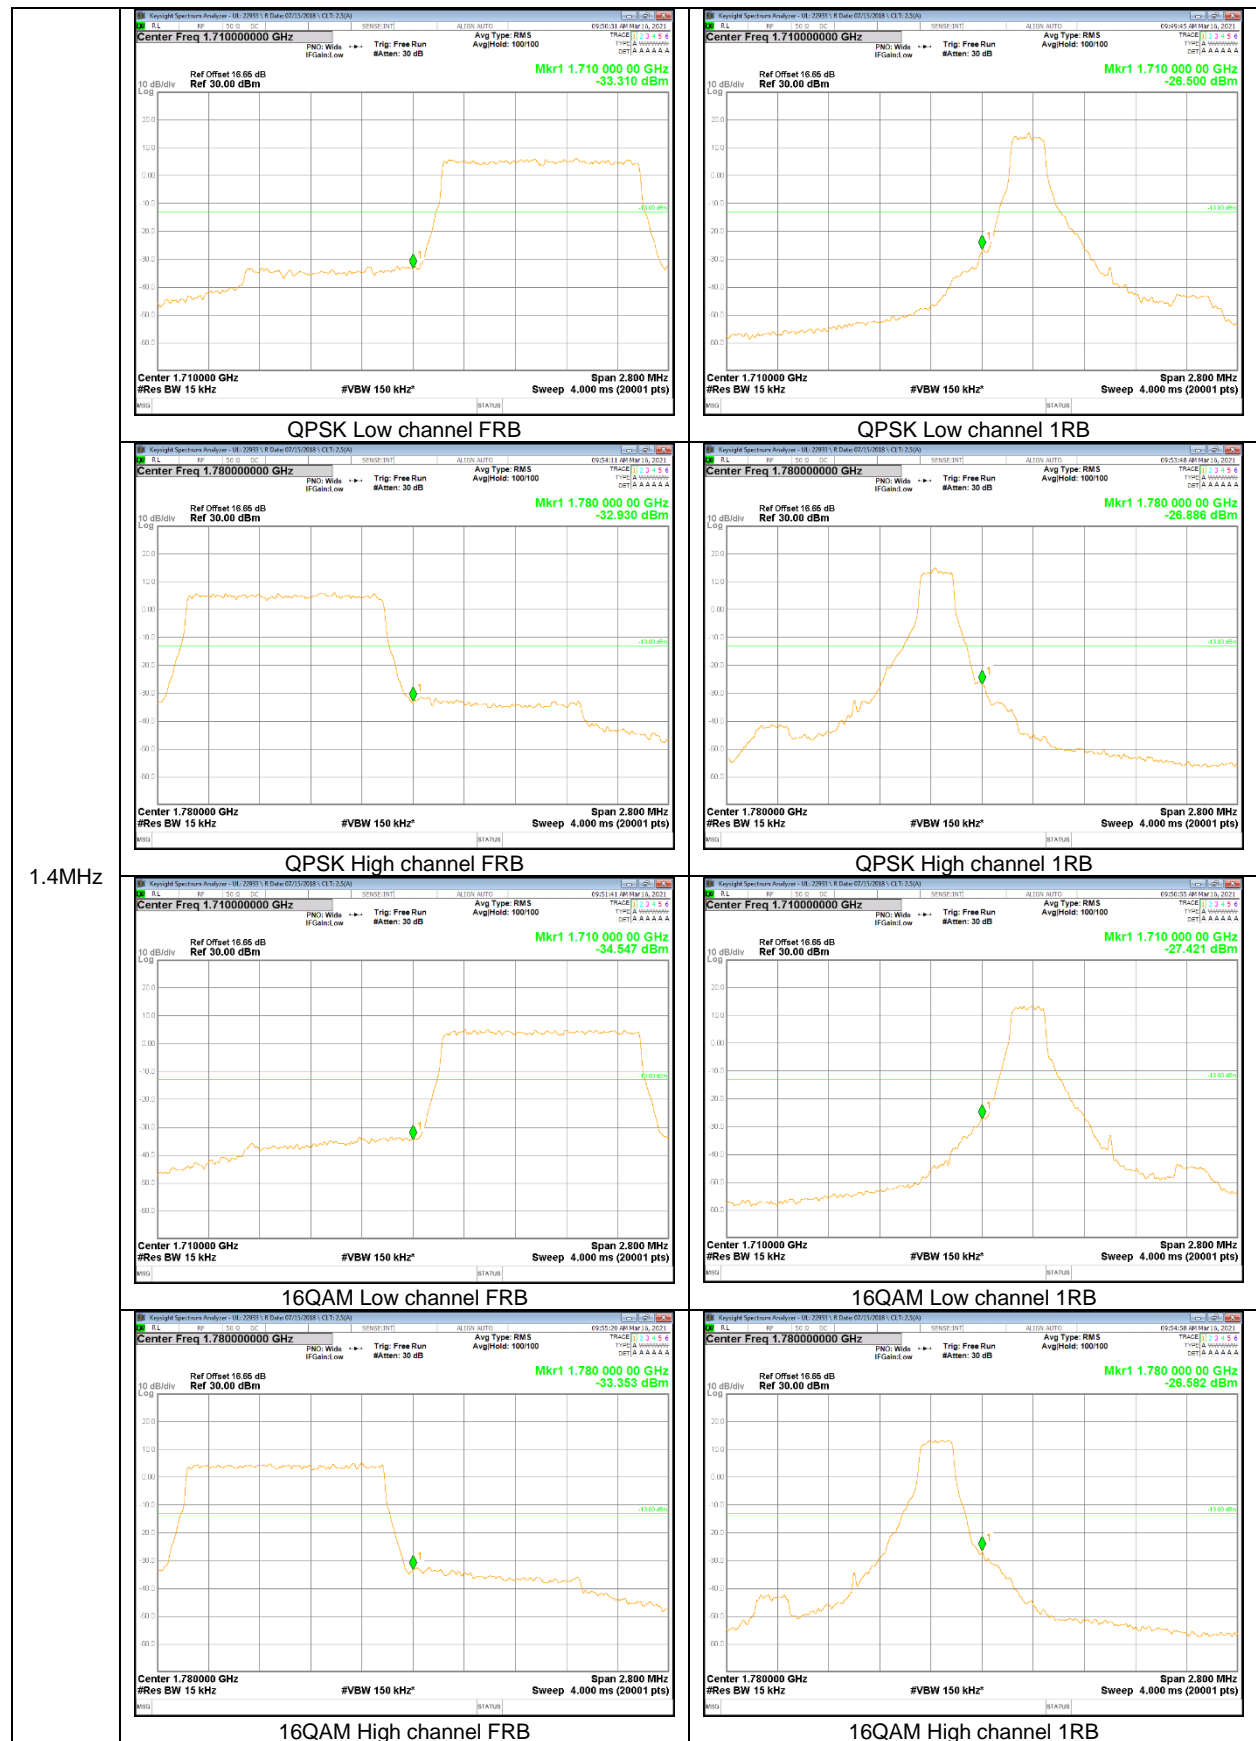

5MHz

3MHz

1.4MHz

9.2.2. EMISSION MASK RESULT

LTE Band 26 (Part 90)

5 MHz

**LTE Band 26 (Straddle)**

15 MHz