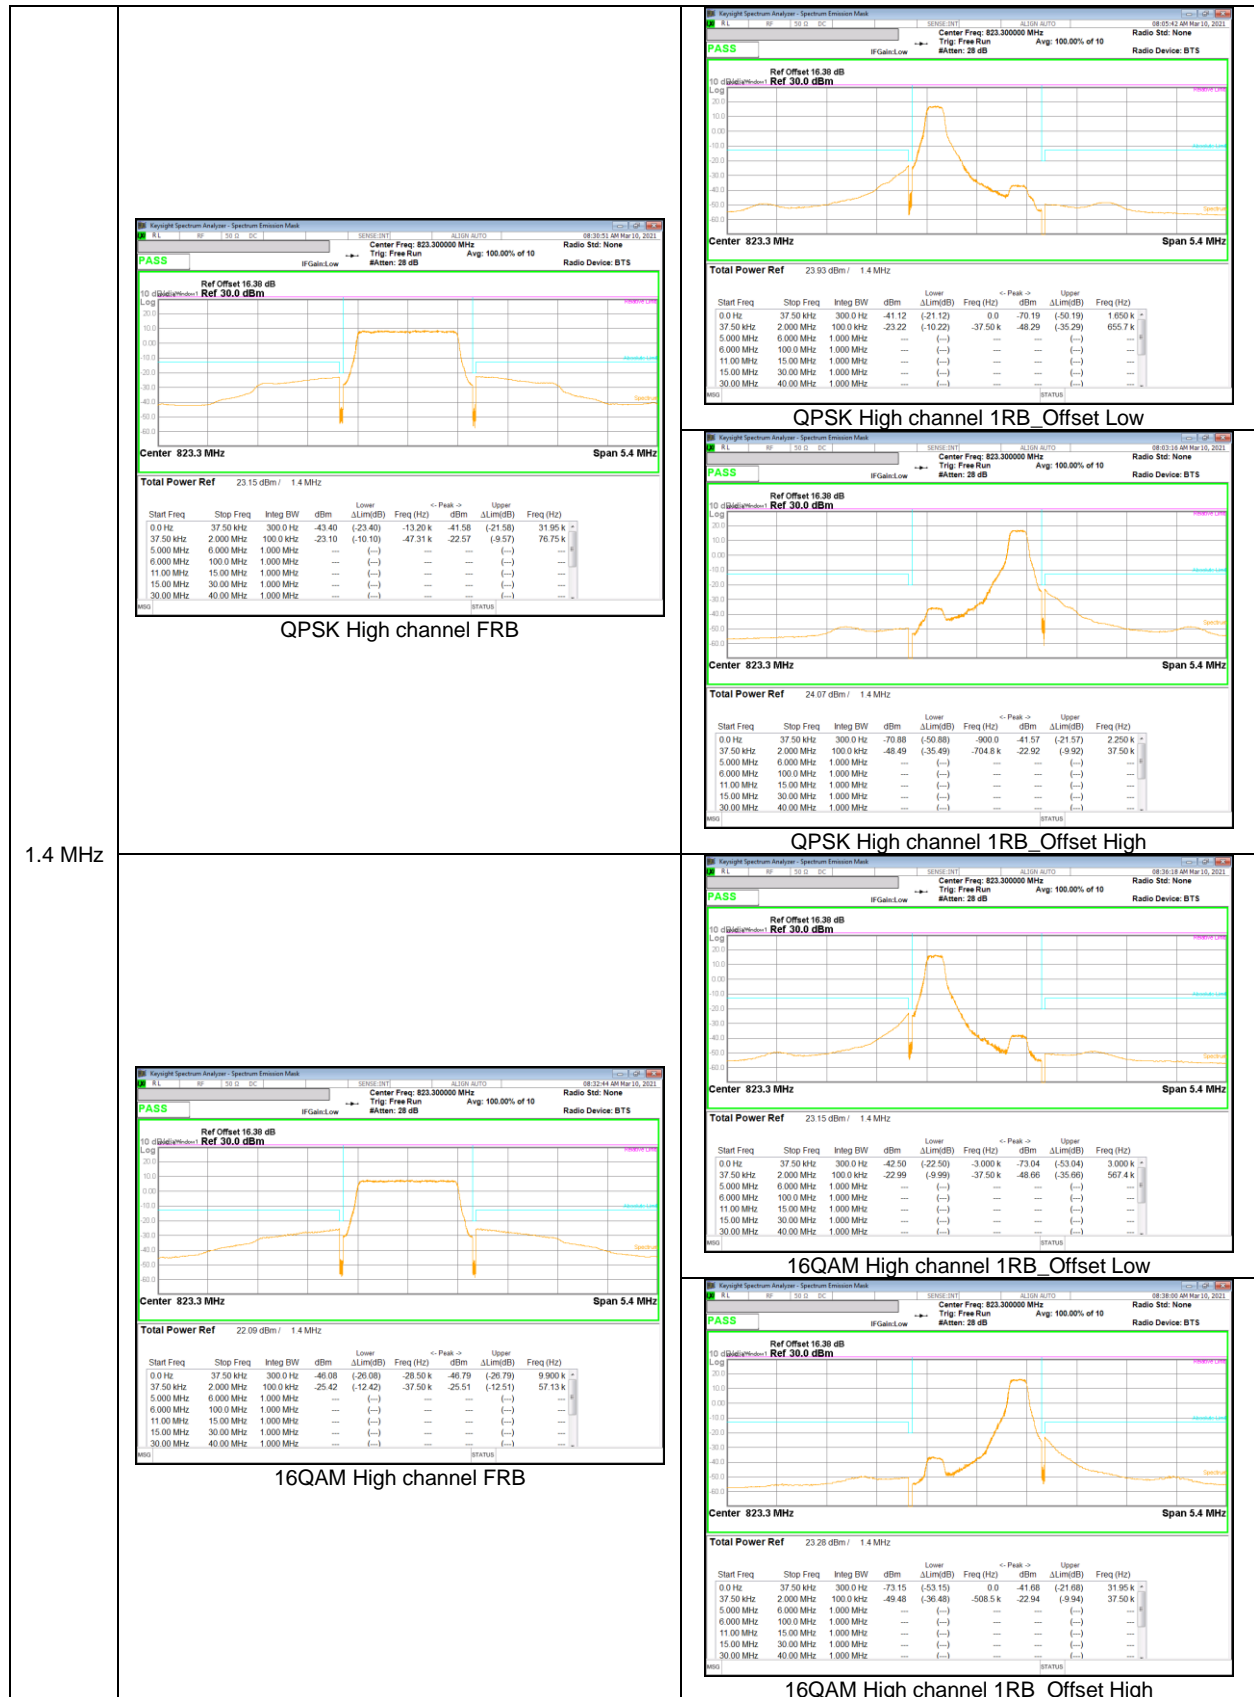

5MHz

3MHz

1.4MHz

9.2.2. EMISSION MASK RESULT

LTE Band 26 (Part 90)

5 MHz

**LTE Band 26 (Straddle)**

15 MHz