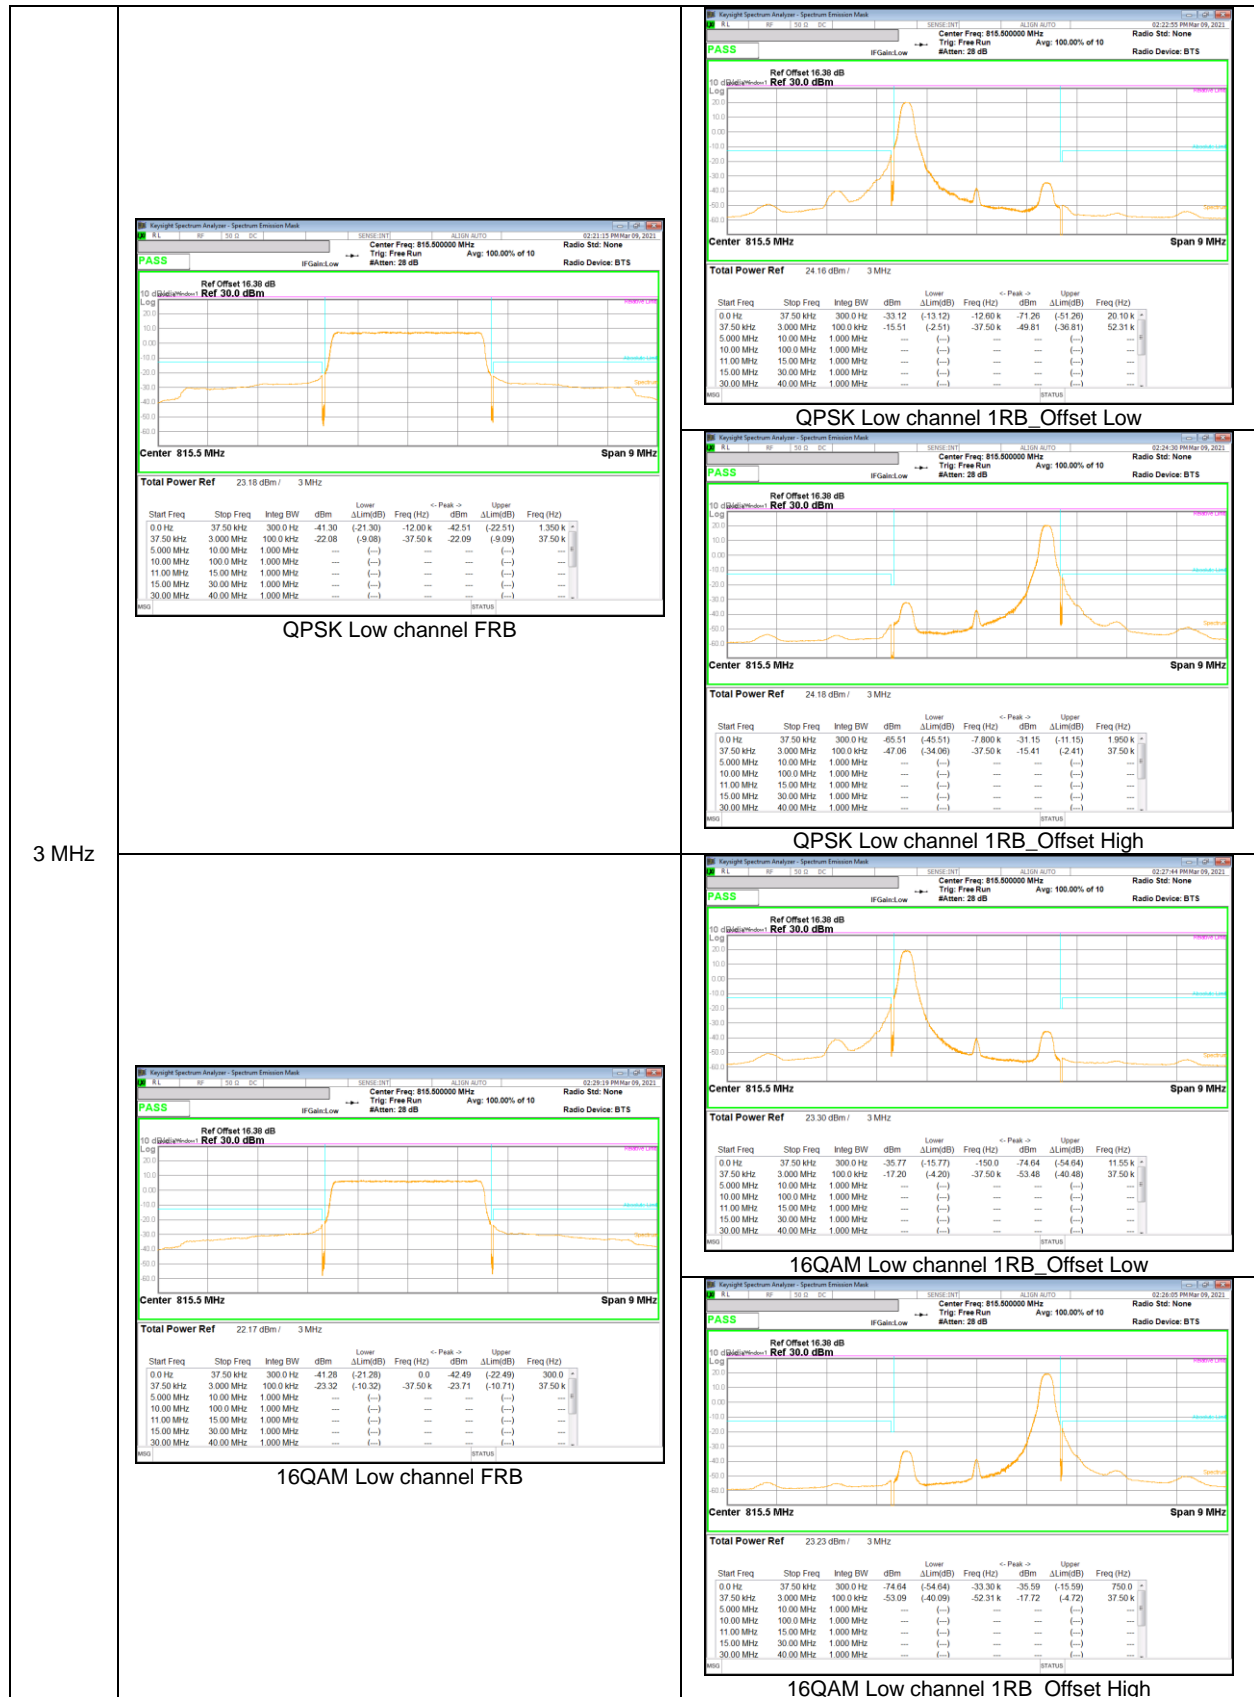

5MHz

3MHz

1.4MHz

9.2.2. EMISSION MASK RESULT

LTE Band 26 (Part 90)

5 MHz

**LTE Band 26 (Straddle)**

15 MHz