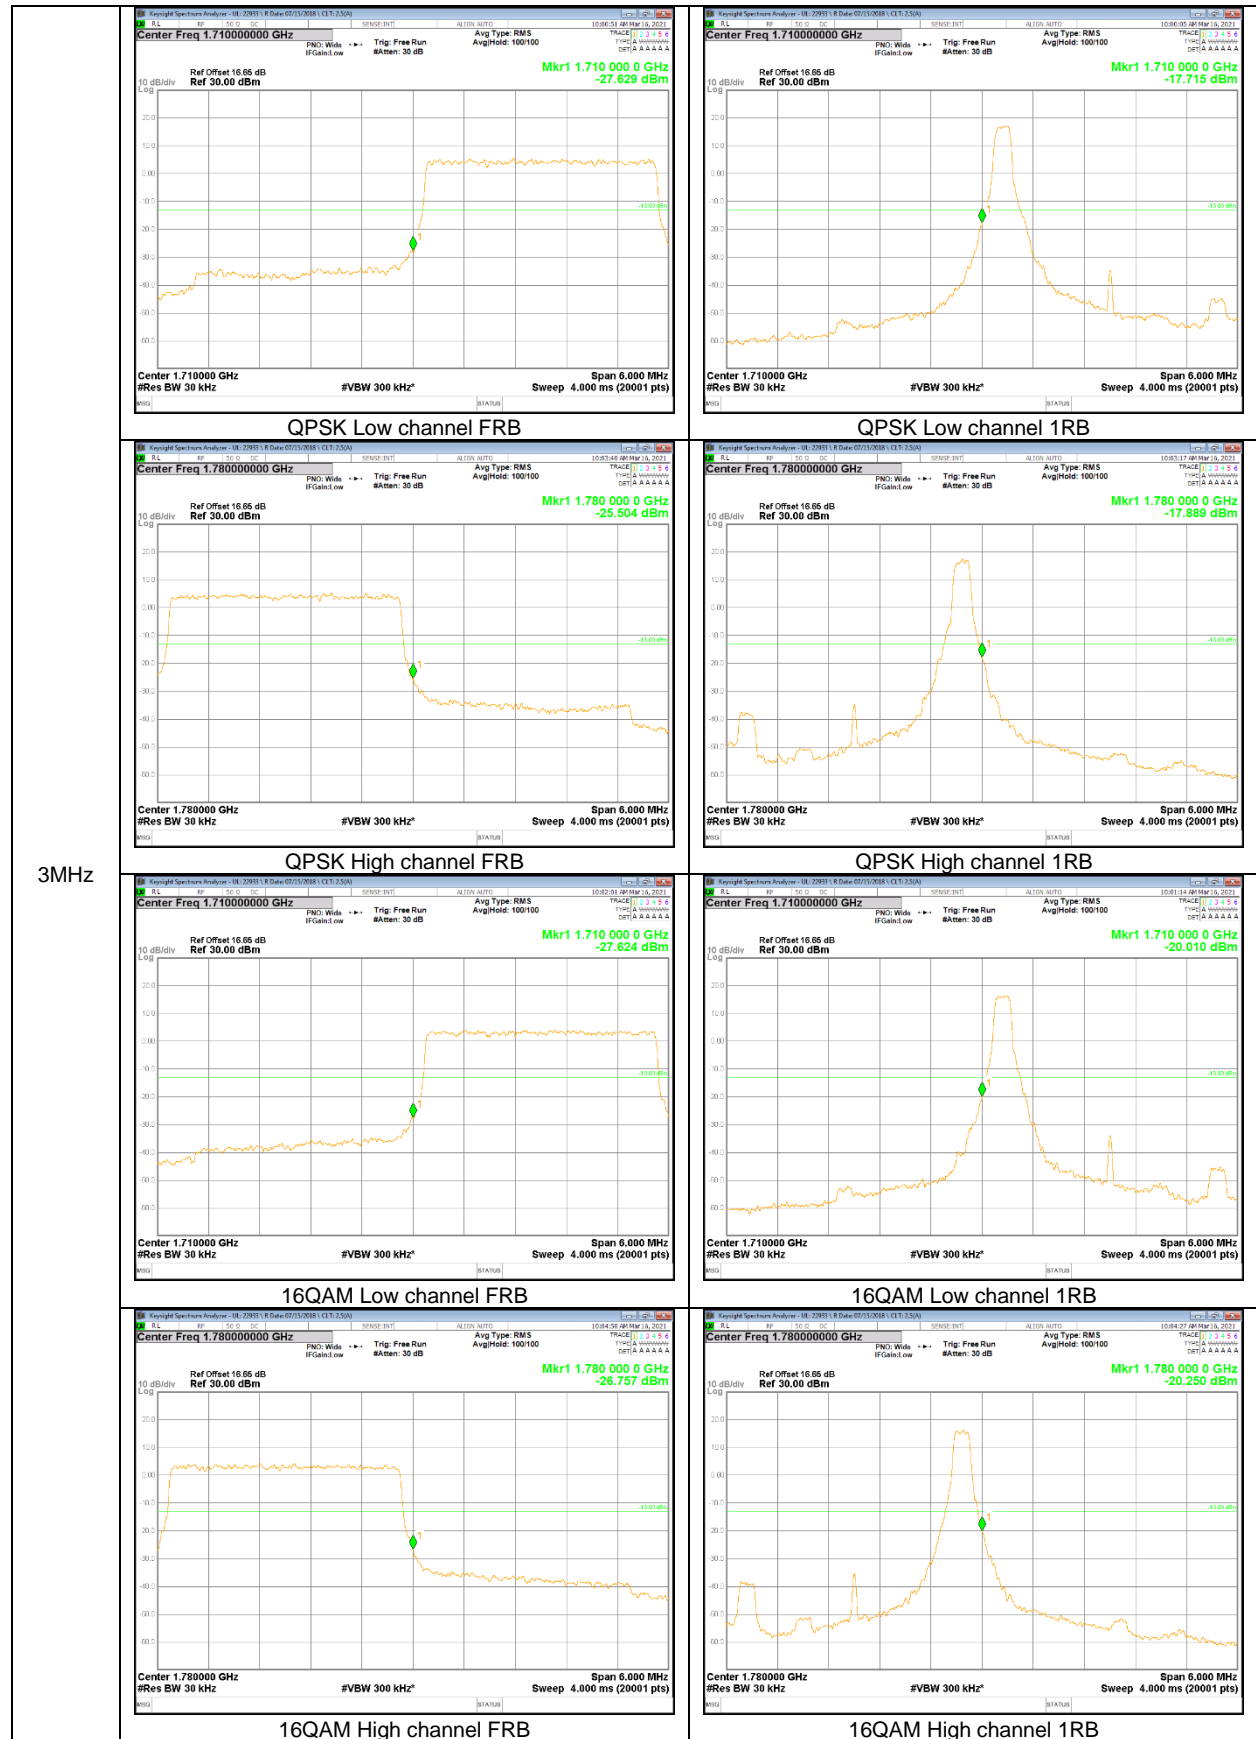

5MHz

3MHz

1.4MHz

9.2.2. EMISSION MASK RESULT

LTE Band 26 (Part 90)

5 MHz

**LTE Band 26 (Straddle)**

15 MHz