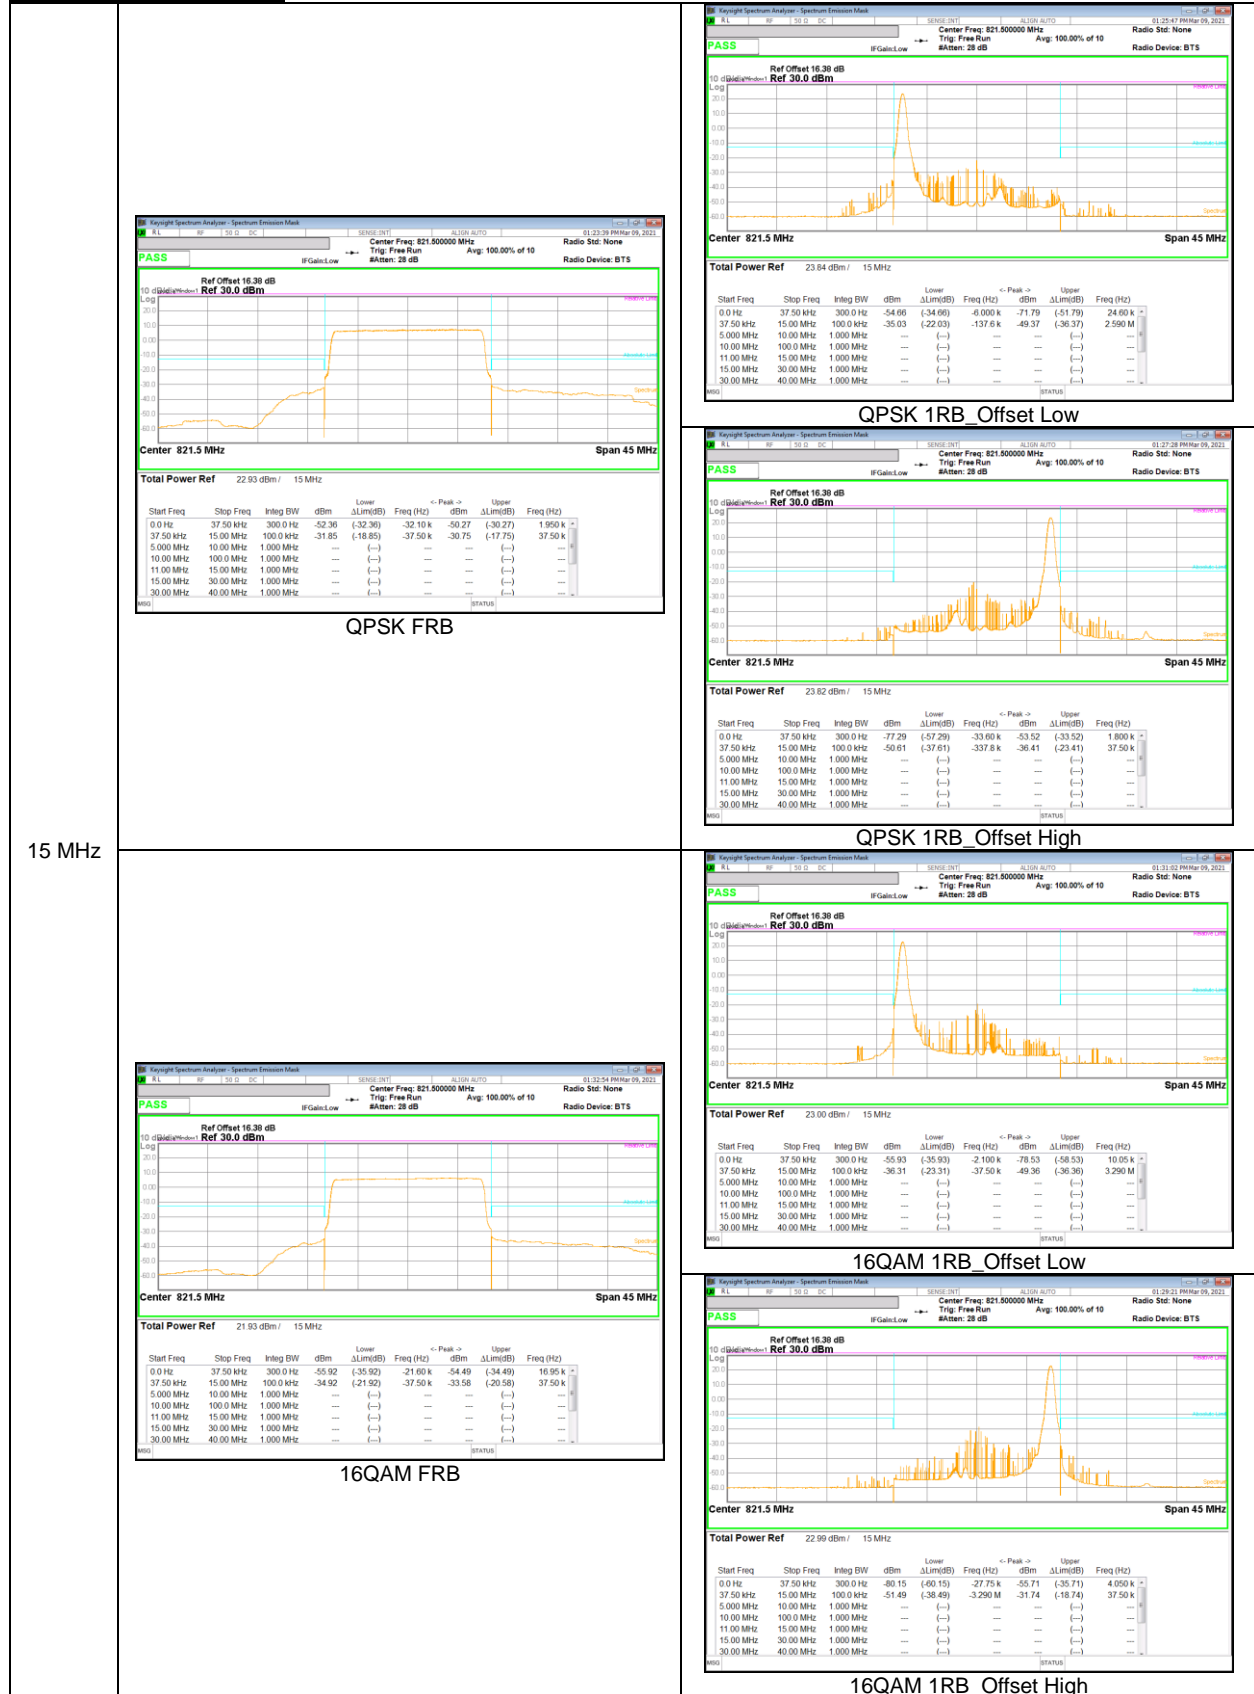

5MHz

3MHz

1.4MHz

9.2.2. EMISSION MASK RESULT

LTE Band 26 (Part 90)

5 MHz

**LTE Band 26 (Straddle)**

15 MHz