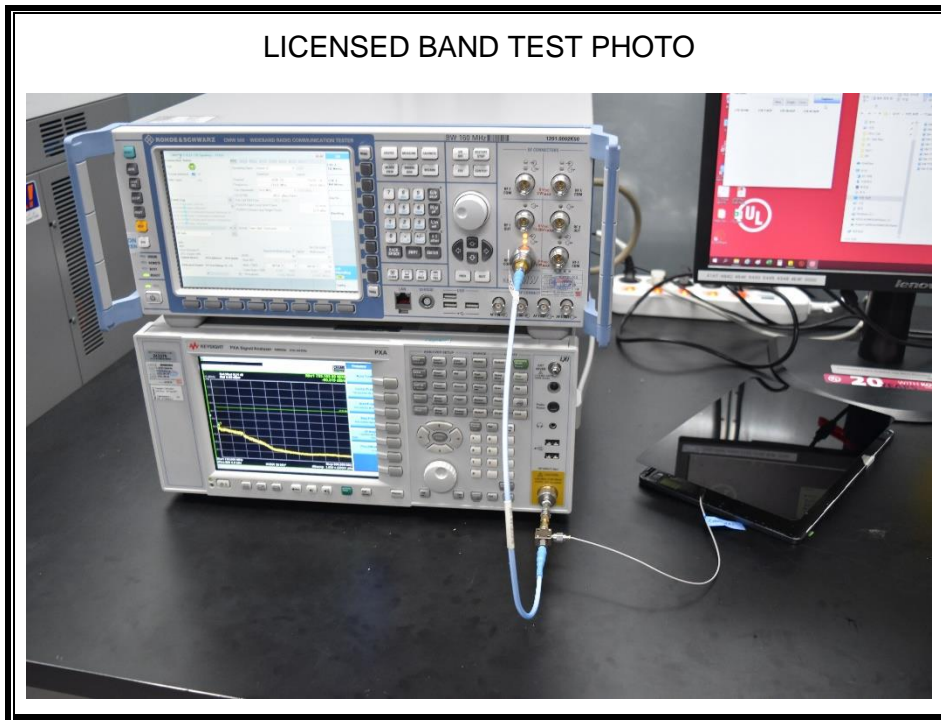

1. Appendix: LICENSED BAND SETUP PHOTOS(Conducted Test)

1) CONDUCTED RF MEASUREMENT SETUP (WWAN)

2) CONDUCTED RF MEASUREMENT SETUP (WWAN Stability)

2. Appendix: LICENSED BAND SETUP PHOTOS(Radiated Test)

1) RADIATED RF MEASUREMENT SETUP (BELOW 1 GHz)

BELOW 1 GHz FRONT TEST PHOTO

BELOW 1 GHz REAR TEST PHOTO

2) RADIATED RF MEASUREMENT SETUP (ABOVE 1 GHz)

ABOVE 1 GHz FRONT TEST PHOTO

ABOVE 1 GHz REAR TEST PHOTO

3) RADIATED RF MEASUREMENT SET-UP (Axis)

X AXIS PHOTO

Y AXIS PHOTO

Z AXIS PHOTO

Covered X PHOTO

Laptop PHOTO

END OF TEST PHOTO