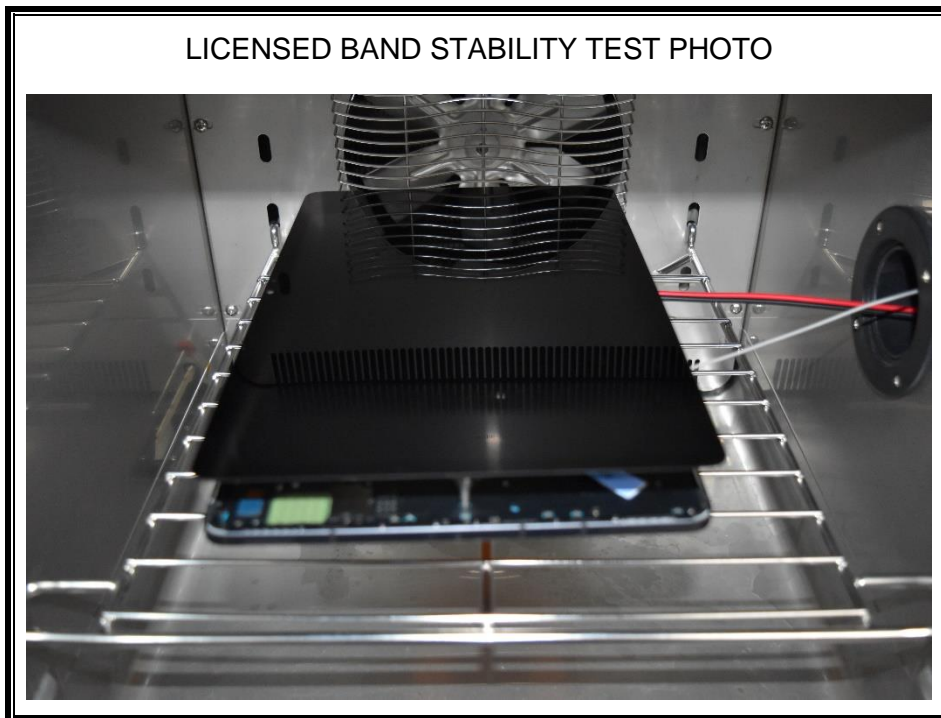

1. Appendix: LICENSED BAND SETUP PHOTOS(Conducted Test)

1) CONDUCTED RF MEASUREMENT SETUP (WWAN)

2) CONDUCTED RF MEASUREMENT SETUP (WWAN Stability)

2. Appendix: LICENSED BAND SETUP PHOTOS(Radiated Test)

1) RADIATED RF MEASUREMENT SETUP (BELOW 1 GHz)

BELOW 1 GHz FRONT TEST PHOTO

BELOW 1 GHz REAR TEST PHOTO

2) RADIATED RF MEASUREMENT SETUP (ABOVE 1 GHz)

ABOVE 1 GHz FRONT TEST PHOTO

ABOVE 1 GHz REAR TEST PHOTO

3) RADIATED RF MEASUREMENT SET-UP (Axis)

X AXIS PHOTO

Y AXIS PHOTO

Z AXIS PHOTO

Covered X PHOTO

Laptop PHOTO

END OF TEST PHOTO