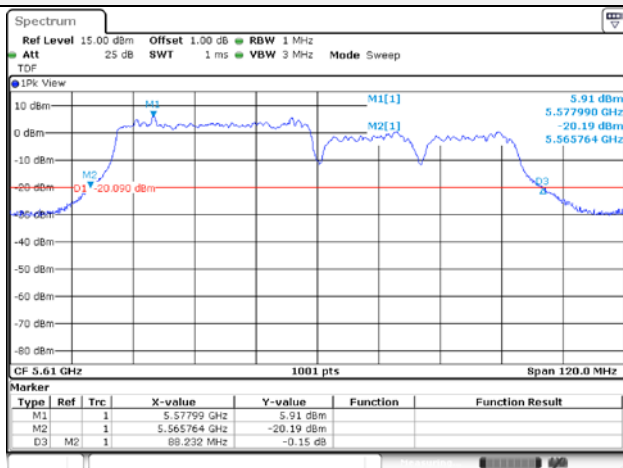

802.11ax_HE80 / 242T / RU offset 64 / Low ch.

802.11ax_HE80 / 242T / RU offset 61 / High ch.

802.11ax_HE80 / 484T / RU offset 65 / High ch.

802.11ax_HE80 / 484T / RU offset 65 / High ch.

802.11ax_HE80 / SU / High ch.

802.11ax_HE80 / SU / Low ch.

6 dB bandwidth
UNII-3 Band