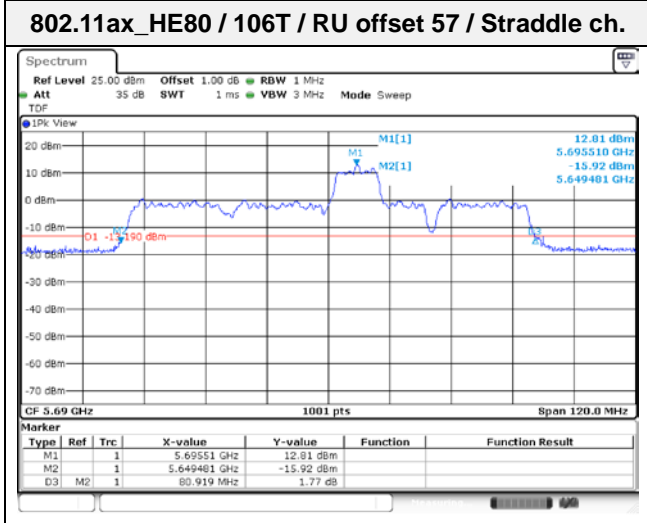

802.11ax_HE80 / 242T / RU offset 64 / Low ch.

802.11ax_HE80 / 242T / RU offset 61 / High ch.

802.11ax_HE80 / 484T / RU offset 65 / High ch.

802.11ax_HE80 / 484T / RU offset 65 / High ch.

802.11ax_HE80 / SU / High ch.

802.11ax_HE80 / SU / Low ch.

6 dB bandwidth
UNII-3 Band