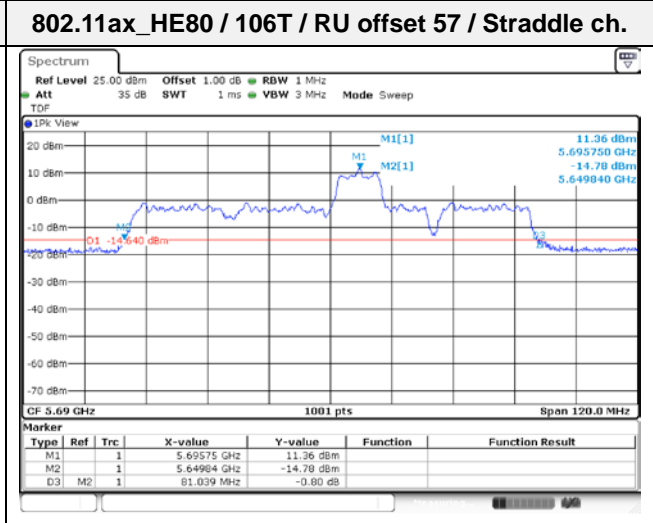

802.11ax_HE80 / 242T / RU offset 64 / Low ch.

802.11ax_HE80 / 242T / RU offset 61 / High ch.

802.11ax_HE80 / 484T / RU offset 65 / High ch.

802.11ax_HE80 / 484T / RU offset 65 / High ch.

802.11ax_HE80 / SU / High ch.

802.11ax_HE80 / SU / Low ch.

6 dB bandwidth
UNII-3 Band