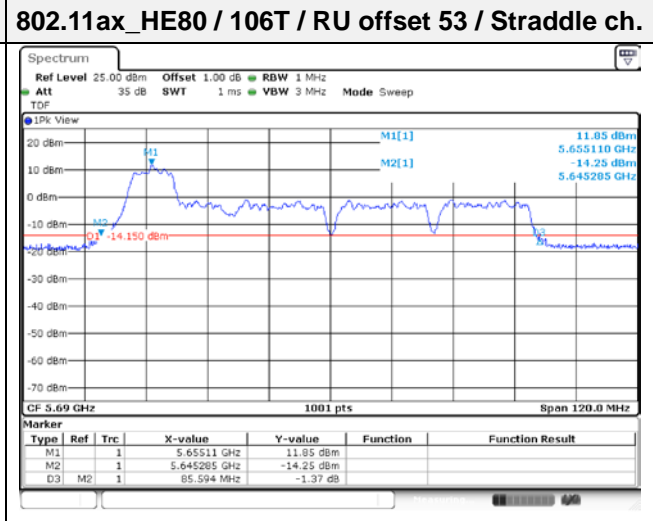

802.11ax_HE80 / 242T / RU offset 64 / Low ch.

802.11ax_HE80 / 242T / RU offset 61 / High ch.

802.11ax_HE80 / 484T / RU offset 65 / High ch.

802.11ax_HE80 / 484T / RU offset 65 / High ch.

802.11ax_HE80 / SU / High ch.

802.11ax_HE80 / SU / Low ch.

6 dB bandwidth
UNII-3 Band