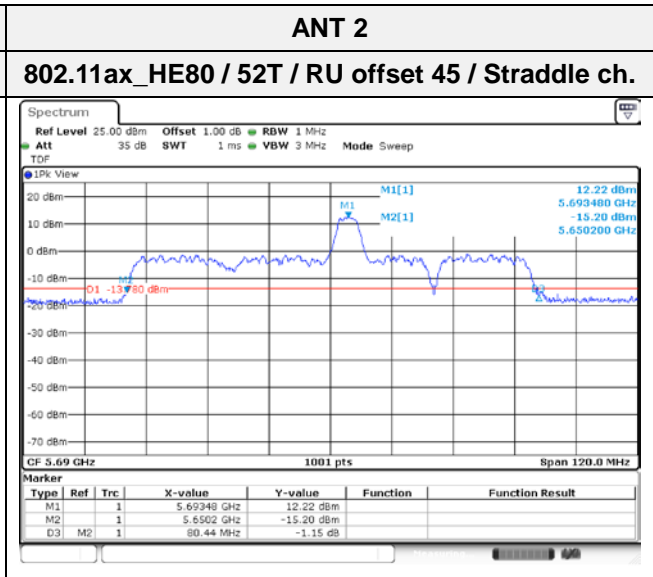

802.11ax_HE80 / 242T / RU offset 64 / Low ch.

802.11ax_HE80 / 242T / RU offset 61 / High ch.

802.11ax_HE80 / 484T / RU offset 65 / High ch.

802.11ax_HE80 / 484T / RU offset 65 / High ch.

802.11ax_HE80 / SU / High ch.

802.11ax_HE80 / SU / Low ch.

6 dB bandwidth
UNII-3 Band