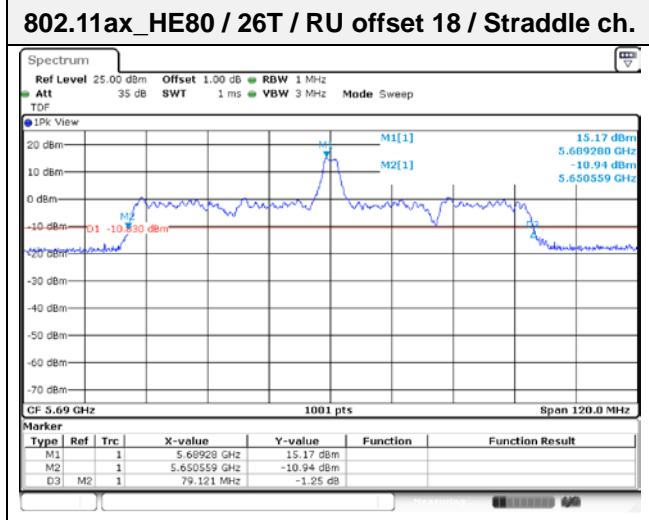

802.11ax_HE80 / 242T / RU offset 64 / Low ch.

802.11ax_HE80 / 242T / RU offset 61 / High ch.

802.11ax_HE80 / 484T / RU offset 65 / High ch.

802.11ax_HE80 / 484T / RU offset 65 / High ch.

802.11ax_HE80 / SU / High ch.

802.11ax_HE80 / SU / Low ch.

6 dB bandwidth
UNII-3 Band