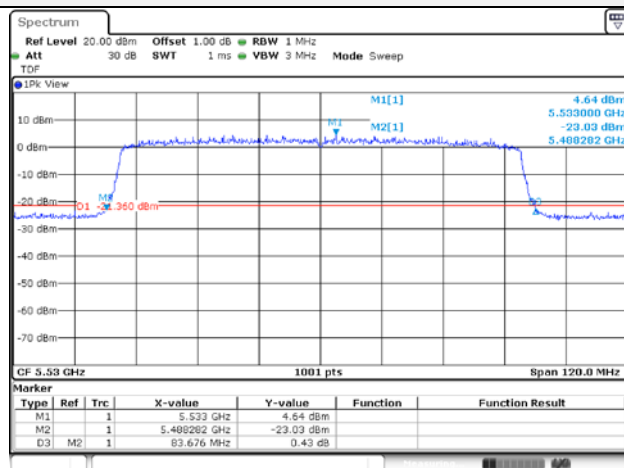

802.11ax_HE80 / 242T / RU offset 64 / Low ch.

802.11ax_HE80 / 242T / RU offset 61 / High ch.

802.11ax_HE80 / 484T / RU offset 65 / High ch.

802.11ax_HE80 / 484T / RU offset 65 / High ch.

802.11ax_HE80 / SU / High ch.

802.11ax_HE80 / SU / Low ch.

6 dB bandwidth
UNII-3 Band