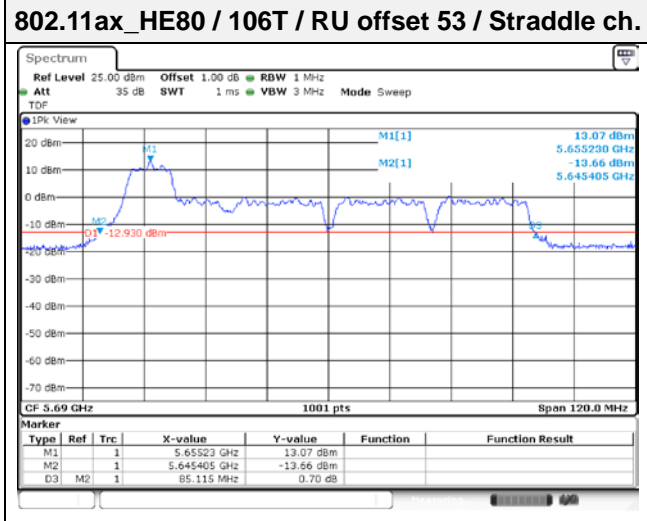

802.11ax_HE80 / 242T / RU offset 64 / Low ch.

802.11ax_HE80 / 242T / RU offset 61 / High ch.

802.11ax_HE80 / 484T / RU offset 65 / High ch.

802.11ax_HE80 / 484T / RU offset 65 / High ch.

802.11ax_HE80 / SU / High ch.

802.11ax_HE80 / SU / Low ch.

6 dB bandwidth
UNII-3 Band