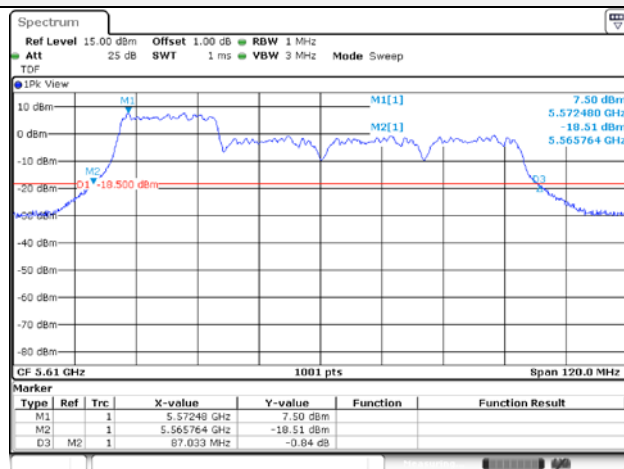

802.11ax_HE80 / 242T / RU offset 64 / Low ch.

802.11ax_HE80 / 242T / RU offset 61 / High ch.

802.11ax_HE80 / 484T / RU offset 65 / High ch.

802.11ax_HE80 / 484T / RU offset 65 / High ch.

802.11ax_HE80 / SU / High ch.

802.11ax_HE80 / SU / Low ch.

6 dB bandwidth
UNII-3 Band