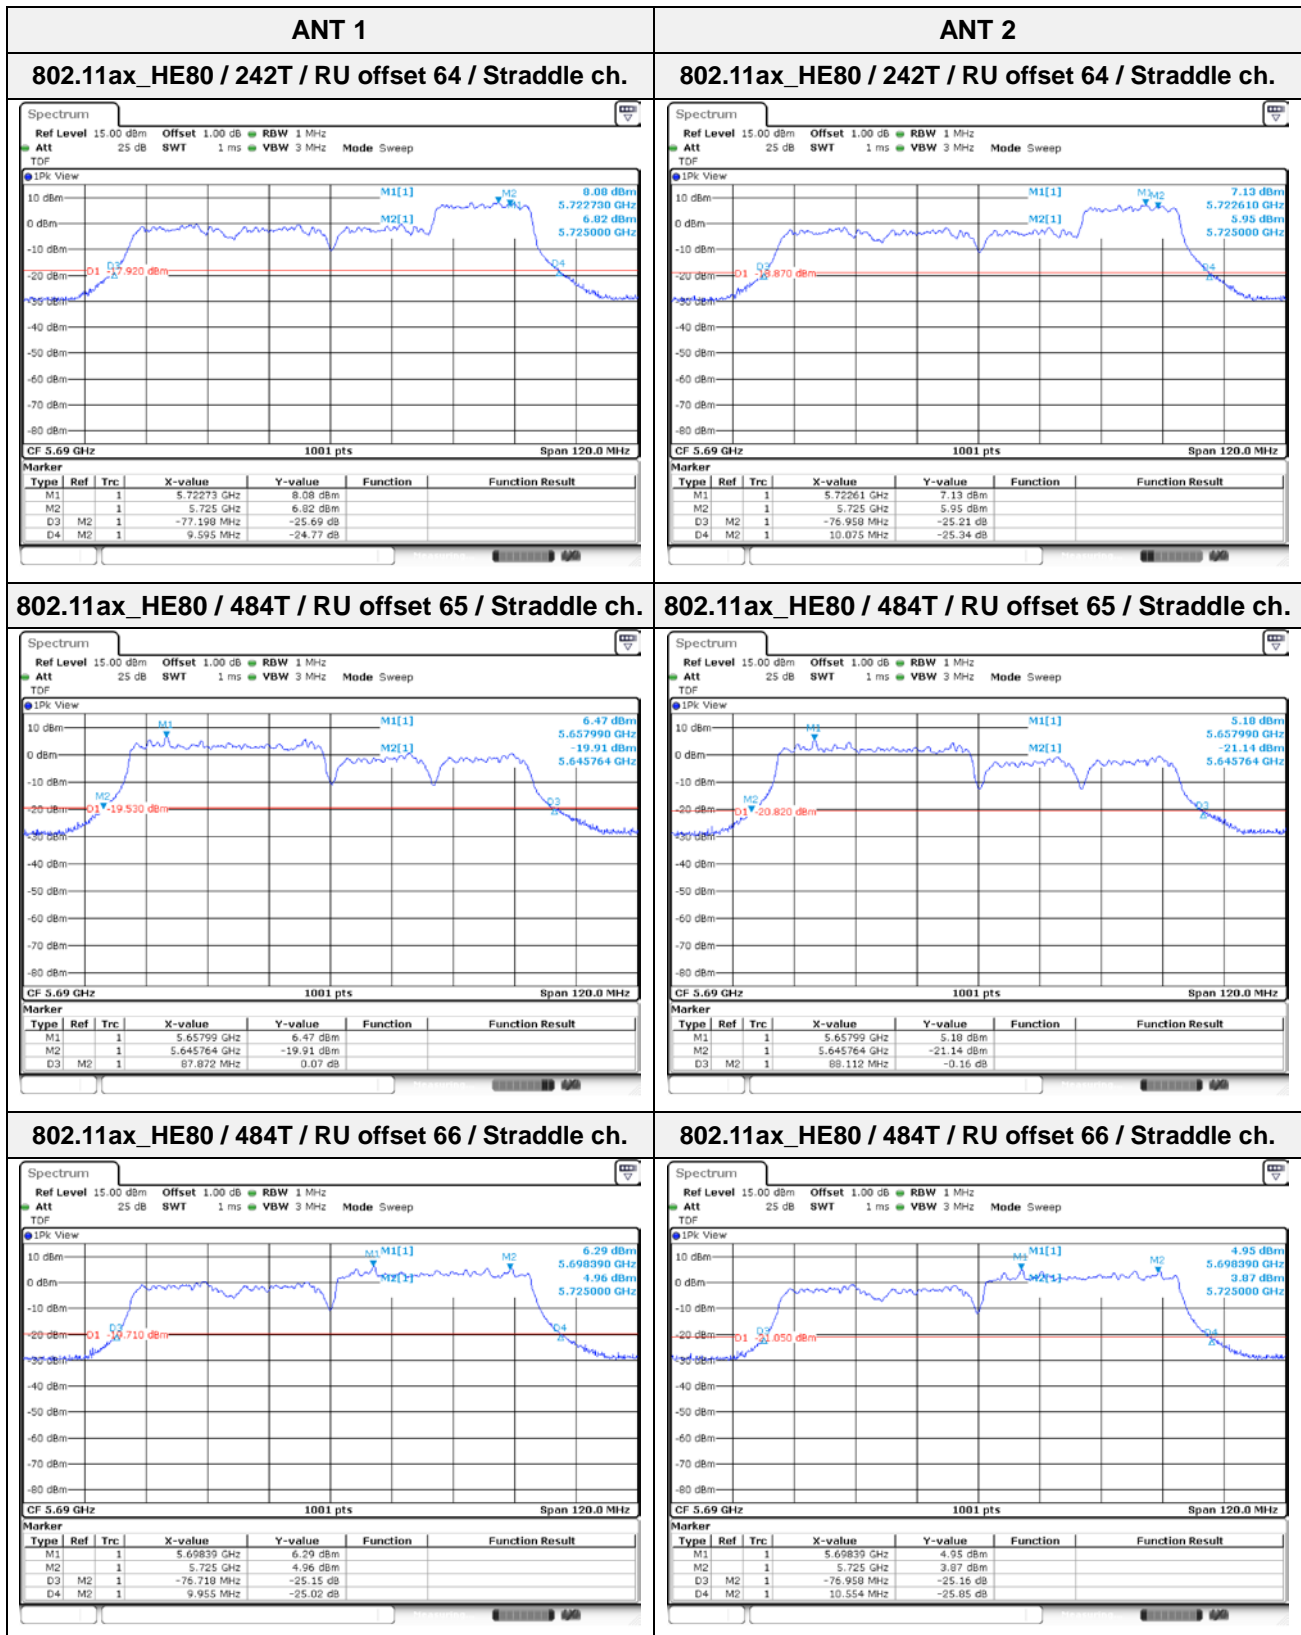

802.11ax_HE80 / 242T / RU offset 64 / Low ch.

802.11ax_HE80 / 242T / RU offset 61 / High ch.

802.11ax_HE80 / 484T / RU offset 65 / High ch.

802.11ax_HE80 / 484T / RU offset 65 / High ch.

802.11ax_HE80 / SU / High ch.

802.11ax_HE80 / SU / Low ch.

6 dB bandwidth
UNII-3 Band