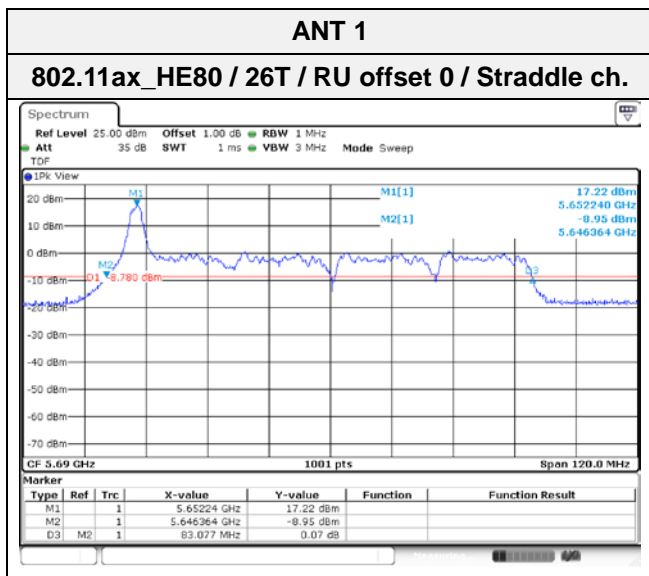

802.11ax_HE80 / 242T / RU offset 64 / Low ch.

802.11ax_HE80 / 242T / RU offset 61 / High ch.

802.11ax_HE80 / 484T / RU offset 65 / High ch.

802.11ax_HE80 / 484T / RU offset 65 / High ch.

802.11ax_HE80 / SU / High ch.

802.11ax_HE80 / SU / Low ch.

6 dB bandwidth
UNII-3 Band