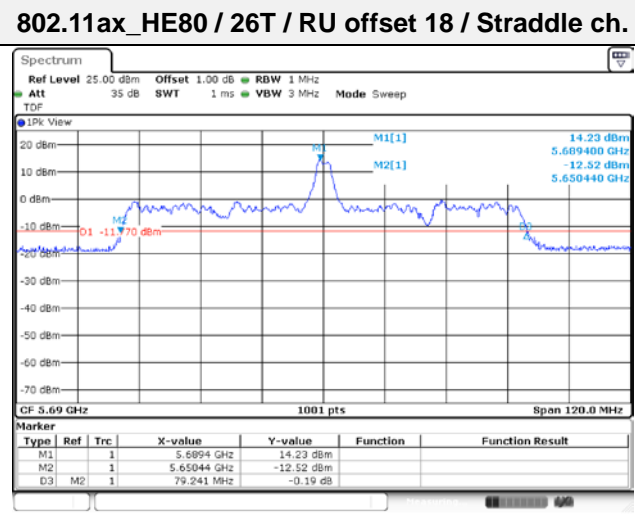

802.11ax_HE80 / 242T / RU offset 64 / Low ch.

802.11ax_HE80 / 242T / RU offset 61 / High ch.

802.11ax_HE80 / 484T / RU offset 65 / High ch.

802.11ax_HE80 / 484T / RU offset 65 / High ch.

802.11ax_HE80 / SU / High ch.

802.11ax_HE80 / SU / Low ch.

6 dB bandwidth
UNII-3 Band