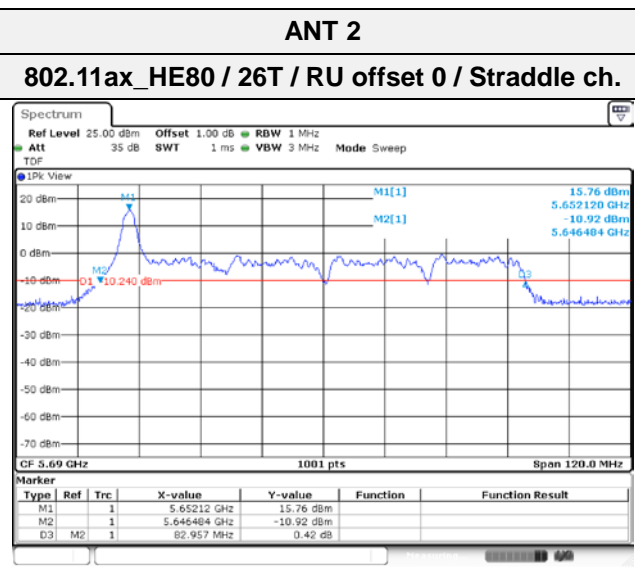

802.11ax_HE80 / 242T / RU offset 64 / Low ch.

802.11ax_HE80 / 242T / RU offset 61 / High ch.

802.11ax_HE80 / 484T / RU offset 65 / High ch.

802.11ax_HE80 / 484T / RU offset 65 / High ch.

802.11ax_HE80 / SU / High ch.

802.11ax_HE80 / SU / Low ch.

6 dB bandwidth
UNII-3 Band