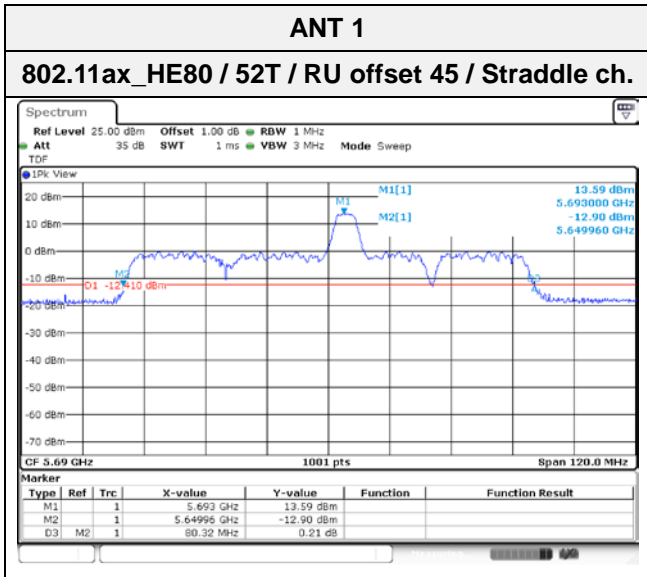

802.11ax_HE80 / 242T / RU offset 64 / Low ch.

802.11ax_HE80 / 242T / RU offset 61 / High ch.

802.11ax_HE80 / 484T / RU offset 65 / High ch.

802.11ax_HE80 / 484T / RU offset 65 / High ch.

802.11ax_HE80 / SU / High ch.

802.11ax_HE80 / SU / Low ch.

6 dB bandwidth
UNII-3 Band