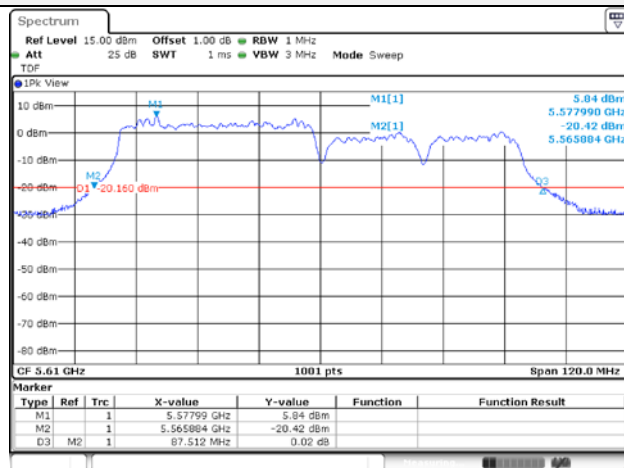

802.11ax_HE80 / 242T / RU offset 64 / Low ch.

802.11ax_HE80 / 242T / RU offset 61 / High ch.

802.11ax_HE80 / 484T / RU offset 65 / High ch.

802.11ax_HE80 / 484T / RU offset 65 / High ch.

802.11ax_HE80 / SU / High ch.

802.11ax_HE80 / SU / Low ch.

6 dB bandwidth
UNII-3 Band