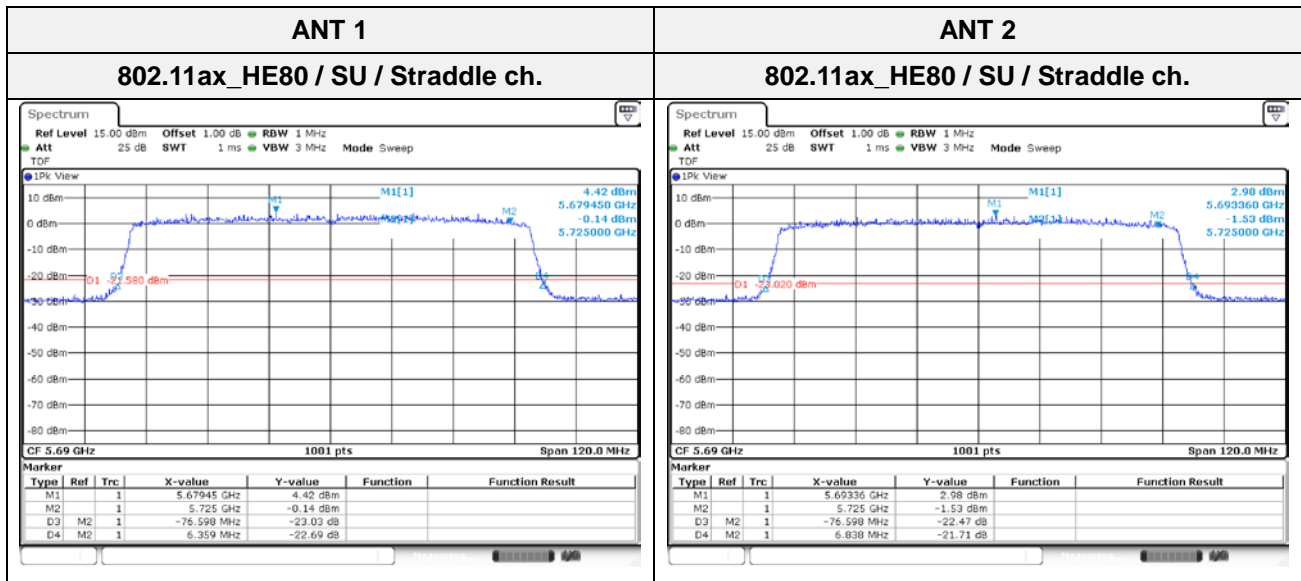

802.11ax_HE80 / 242T / RU offset 64 / Low ch.

802.11ax_HE80 / 242T / RU offset 61 / High ch.

802.11ax_HE80 / 484T / RU offset 65 / High ch.

802.11ax_HE80 / 484T / RU offset 65 / High ch.

802.11ax_HE80 / SU / High ch.

802.11ax_HE80 / SU / Low ch.

6 dB bandwidth
UNII-3 Band