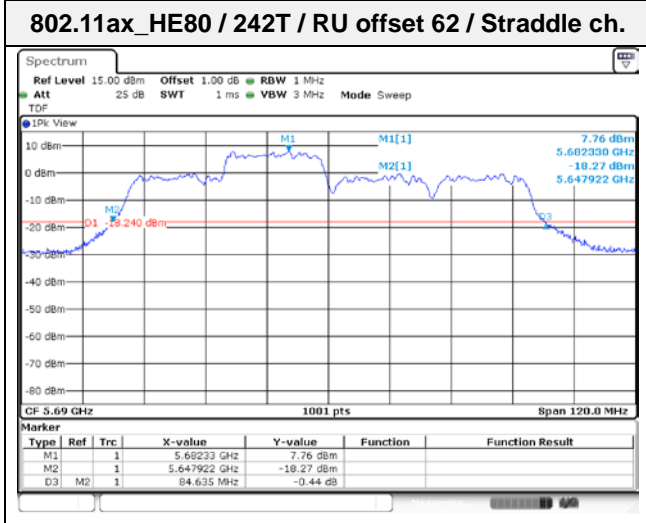

802.11ax_HE80 / 242T / RU offset 64 / Low ch.

802.11ax_HE80 / 242T / RU offset 61 / High ch.

802.11ax_HE80 / 484T / RU offset 65 / High ch.

802.11ax_HE80 / 484T / RU offset 65 / High ch.

802.11ax_HE80 / SU / High ch.

802.11ax_HE80 / SU / Low ch.

6 dB bandwidth
UNII-3 Band