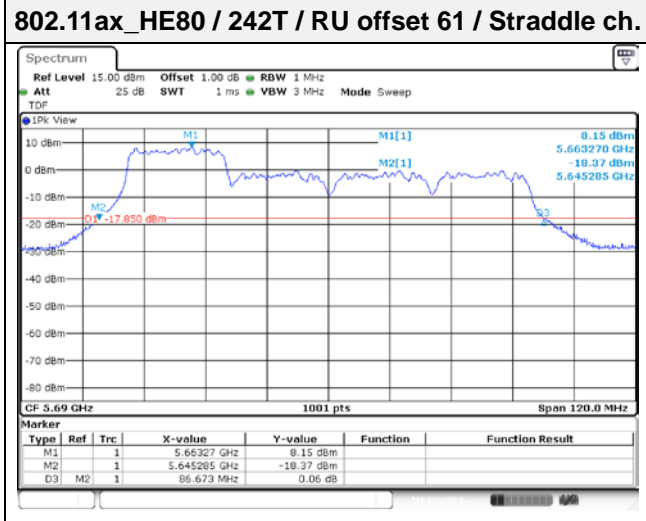

802.11ax_HE80 / 242T / RU offset 64 / Low ch.

802.11ax_HE80 / 242T / RU offset 61 / High ch.

802.11ax_HE80 / 484T / RU offset 65 / High ch.

802.11ax_HE80 / 484T / RU offset 65 / High ch.

802.11ax_HE80 / SU / High ch.

802.11ax_HE80 / SU / Low ch.

6 dB bandwidth
UNII-3 Band