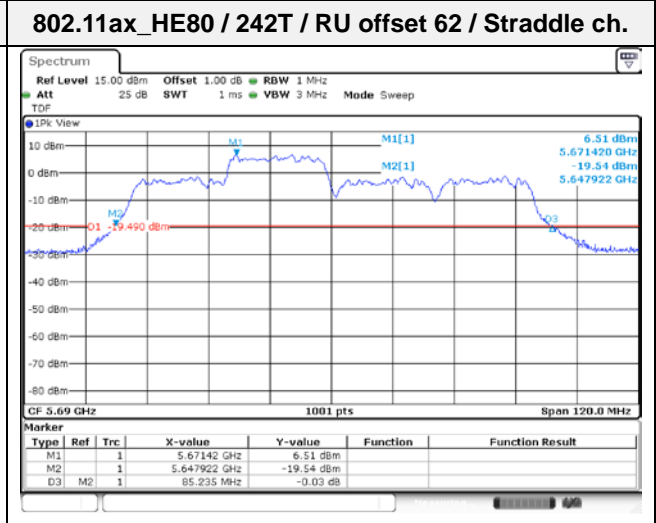

802.11ax_HE80 / 242T / RU offset 64 / Low ch.

802.11ax_HE80 / 242T / RU offset 61 / High ch.

802.11ax_HE80 / 484T / RU offset 65 / High ch.

802.11ax_HE80 / 484T / RU offset 65 / High ch.

802.11ax_HE80 / SU / High ch.

802.11ax_HE80 / SU / Low ch.

6 dB bandwidth
UNII-3 Band