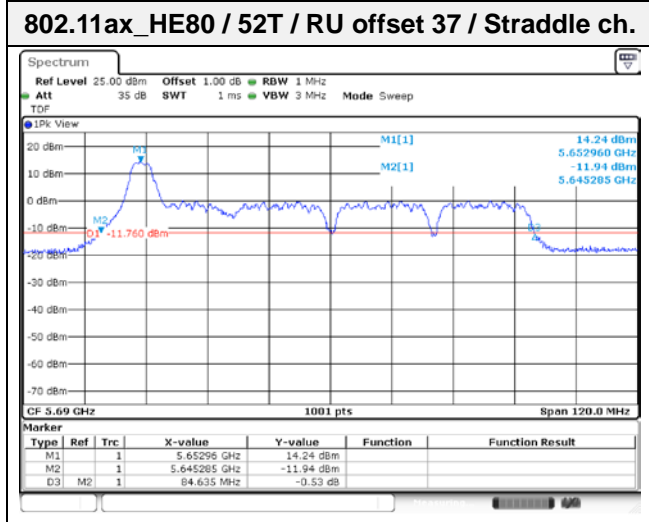

802.11ax_HE80 / 242T / RU offset 64 / Low ch.

802.11ax_HE80 / 242T / RU offset 61 / High ch.

802.11ax_HE80 / 484T / RU offset 65 / High ch.

802.11ax_HE80 / 484T / RU offset 65 / High ch.

802.11ax_HE80 / SU / High ch.

802.11ax_HE80 / SU / Low ch.

6 dB bandwidth
UNII-3 Band