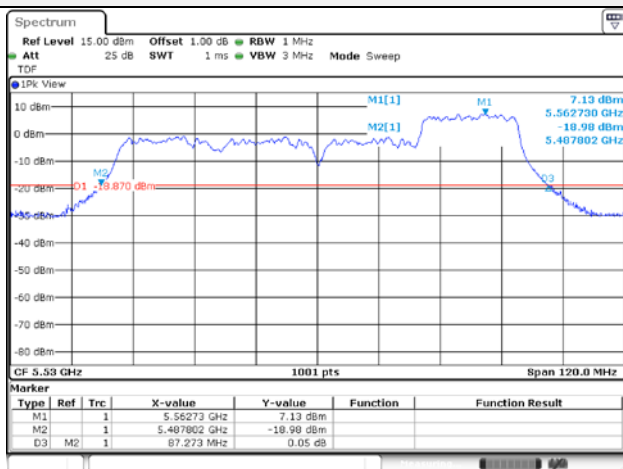

802.11ax_HE80 / 242T / RU offset 64 / Low ch.

802.11ax_HE80 / 242T / RU offset 61 / High ch.

802.11ax_HE80 / 484T / RU offset 65 / High ch.

802.11ax_HE80 / 484T / RU offset 65 / High ch.

802.11ax_HE80 / SU / High ch.

802.11ax_HE80 / SU / Low ch.

6 dB bandwidth
UNII-3 Band