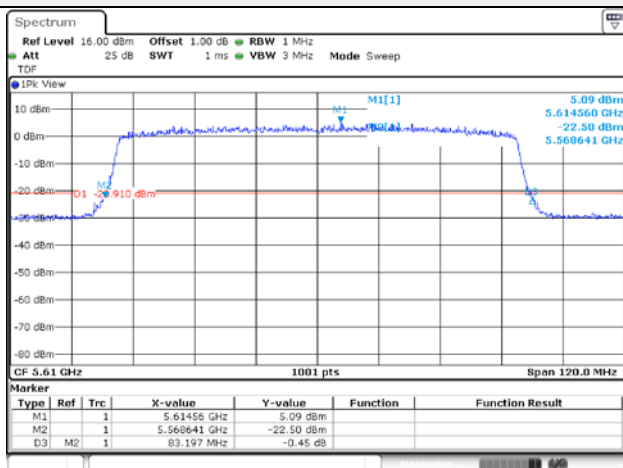

802.11ax_HE80 / 242T / RU offset 64 / Low ch.

802.11ax_HE80 / 242T / RU offset 61 / High ch.

802.11ax_HE80 / 484T / RU offset 65 / High ch.

802.11ax_HE80 / 484T / RU offset 65 / High ch.

802.11ax_HE80 / SU / High ch.

802.11ax_HE80 / SU / Low ch.

6 dB bandwidth
UNII-3 Band