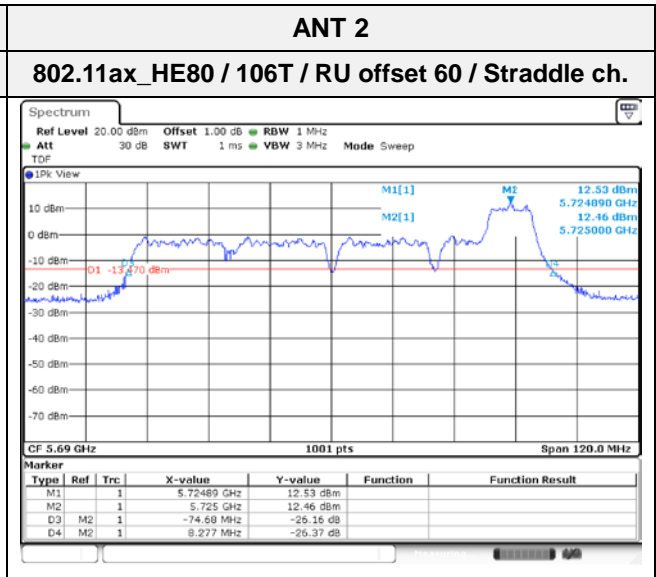

802.11ax_HE80 / 242T / RU offset 64 / Low ch.

802.11ax_HE80 / 242T / RU offset 61 / High ch.

802.11ax_HE80 / 484T / RU offset 65 / High ch.

802.11ax_HE80 / 484T / RU offset 65 / High ch.

802.11ax_HE80 / SU / High ch.

802.11ax_HE80 / SU / Low ch.

6 dB bandwidth
UNII-3 Band