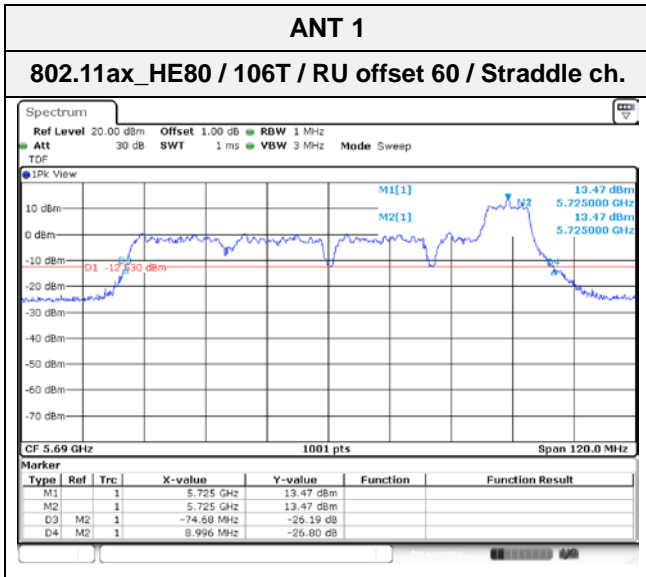

802.11ax_HE80 / 242T / RU offset 64 / Low ch.

802.11ax_HE80 / 242T / RU offset 61 / High ch.

802.11ax_HE80 / 484T / RU offset 65 / High ch.

802.11ax_HE80 / 484T / RU offset 65 / High ch.

802.11ax_HE80 / SU / High ch.

802.11ax_HE80 / SU / Low ch.

6 dB bandwidth
UNII-3 Band