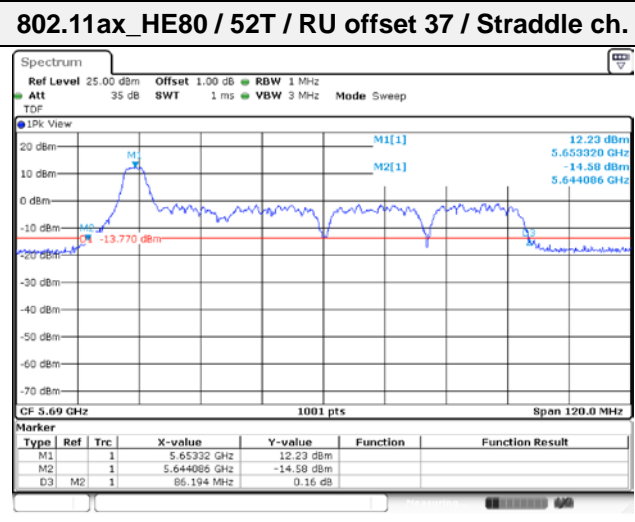

802.11ax_HE80 / 242T / RU offset 64 / Low ch.

802.11ax_HE80 / 242T / RU offset 61 / High ch.

802.11ax_HE80 / 484T / RU offset 65 / High ch.

802.11ax_HE80 / 484T / RU offset 65 / High ch.

802.11ax_HE80 / SU / High ch.

802.11ax_HE80 / SU / Low ch.

6 dB bandwidth
UNII-3 Band