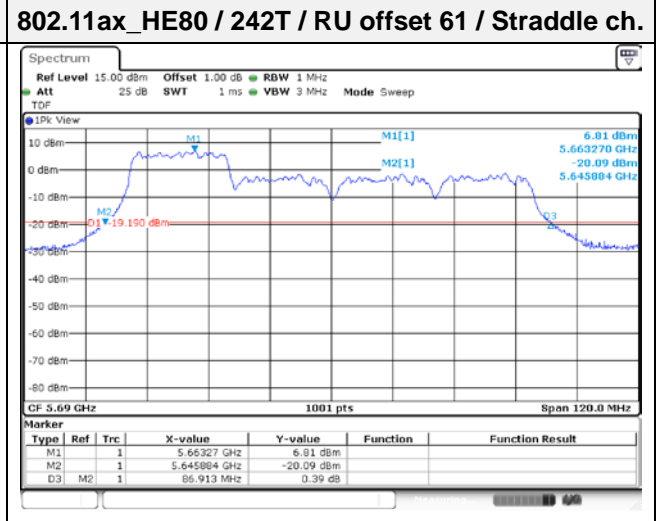

802.11ax_HE80 / 242T / RU offset 64 / Low ch.

802.11ax_HE80 / 242T / RU offset 61 / High ch.

802.11ax_HE80 / 484T / RU offset 65 / High ch.

802.11ax_HE80 / 484T / RU offset 65 / High ch.

802.11ax_HE80 / SU / High ch.

802.11ax_HE80 / SU / Low ch.

6 dB bandwidth
UNII-3 Band