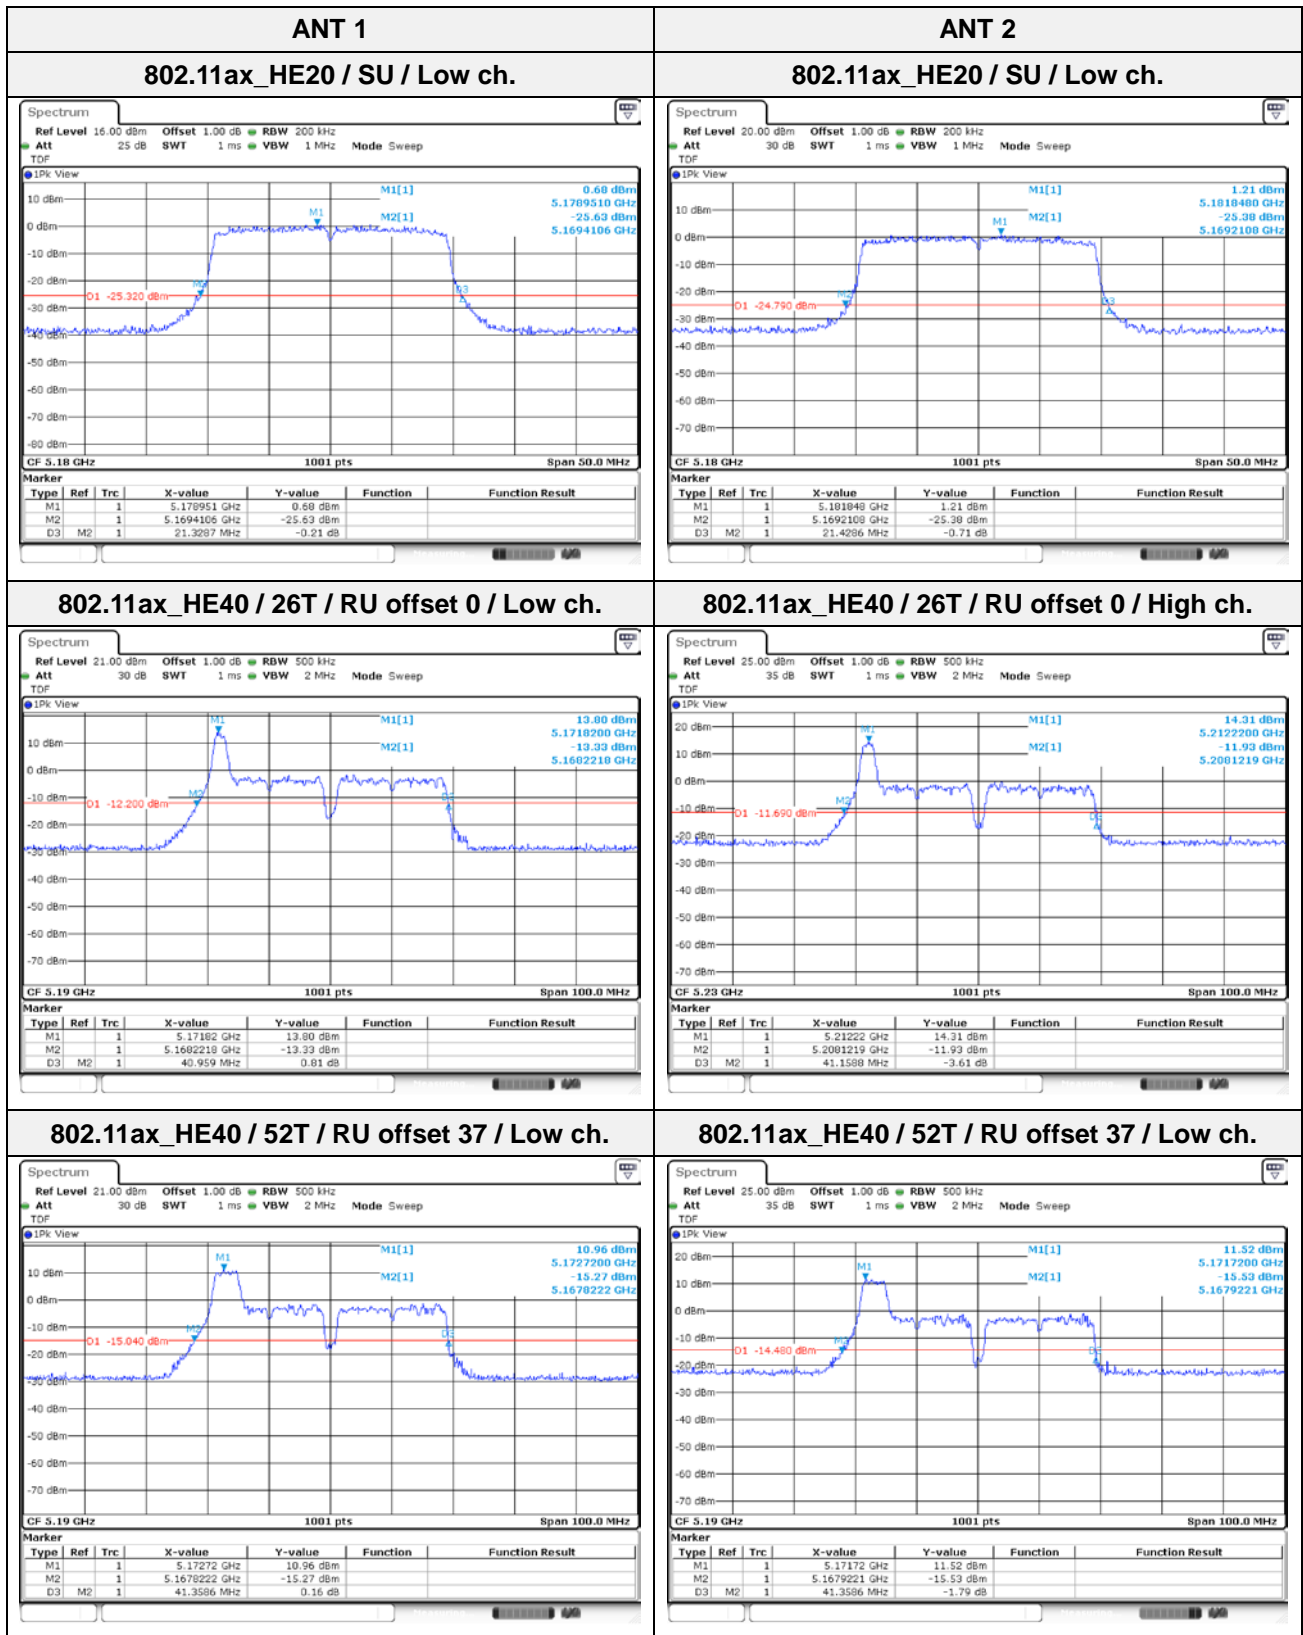

Appendix B

FCC & IC

26dB & 6dB

test plots

UNII 802.11ax WLAN

REPORT REVISION HISTORY

Date	Revision	Page No
2021-08-02	Originally issued	-

26 dB Channel Bandwidth UNII-1 Band

UNII-2A Band

UNII-2C Band