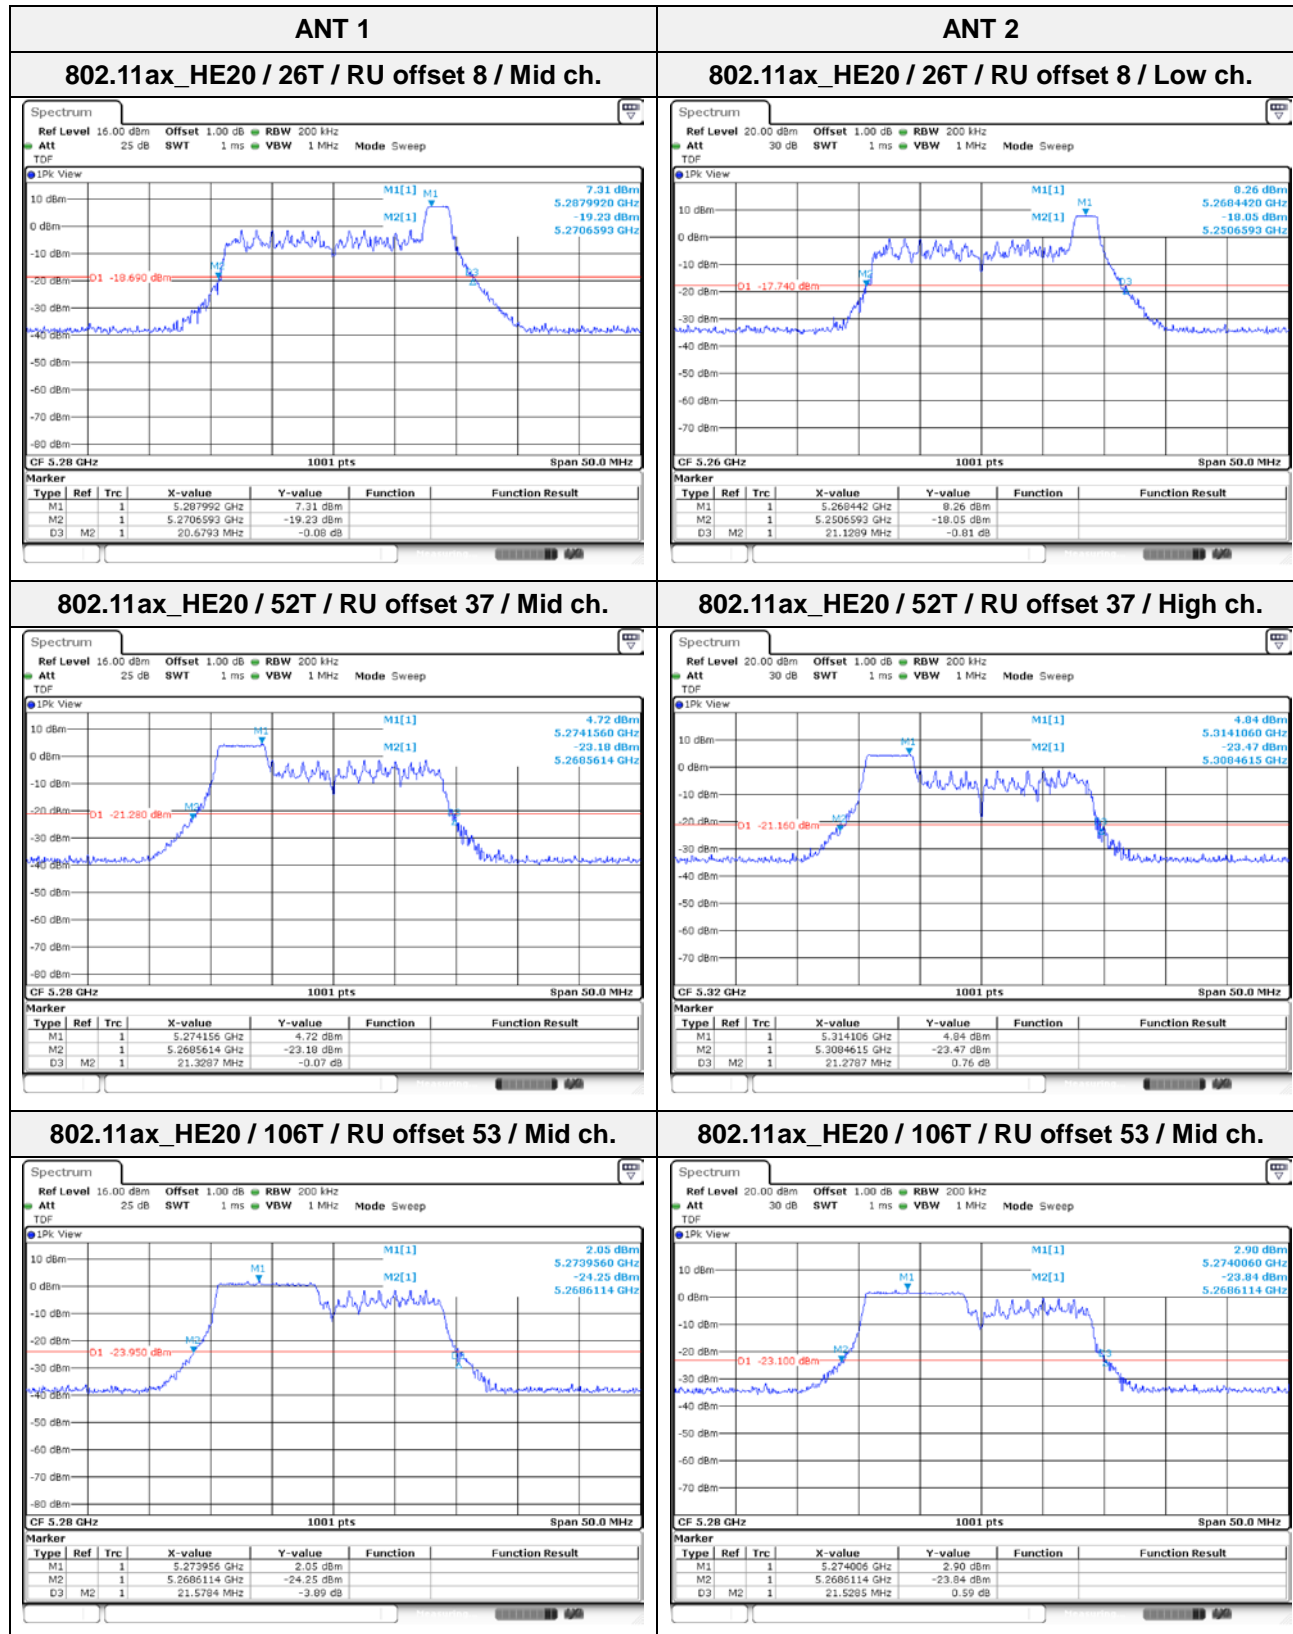

Appendix B

FCC & IC

26dB & 6dB

test plots

UNII 802.11ax WLAN

REPORT REVISION HISTORY

Date	Revision	Page No
2021-08-02	Originally issued	-

26 dB Channel Bandwidth UNII-1 Band

UNII-2A Band

UNII-2C Band