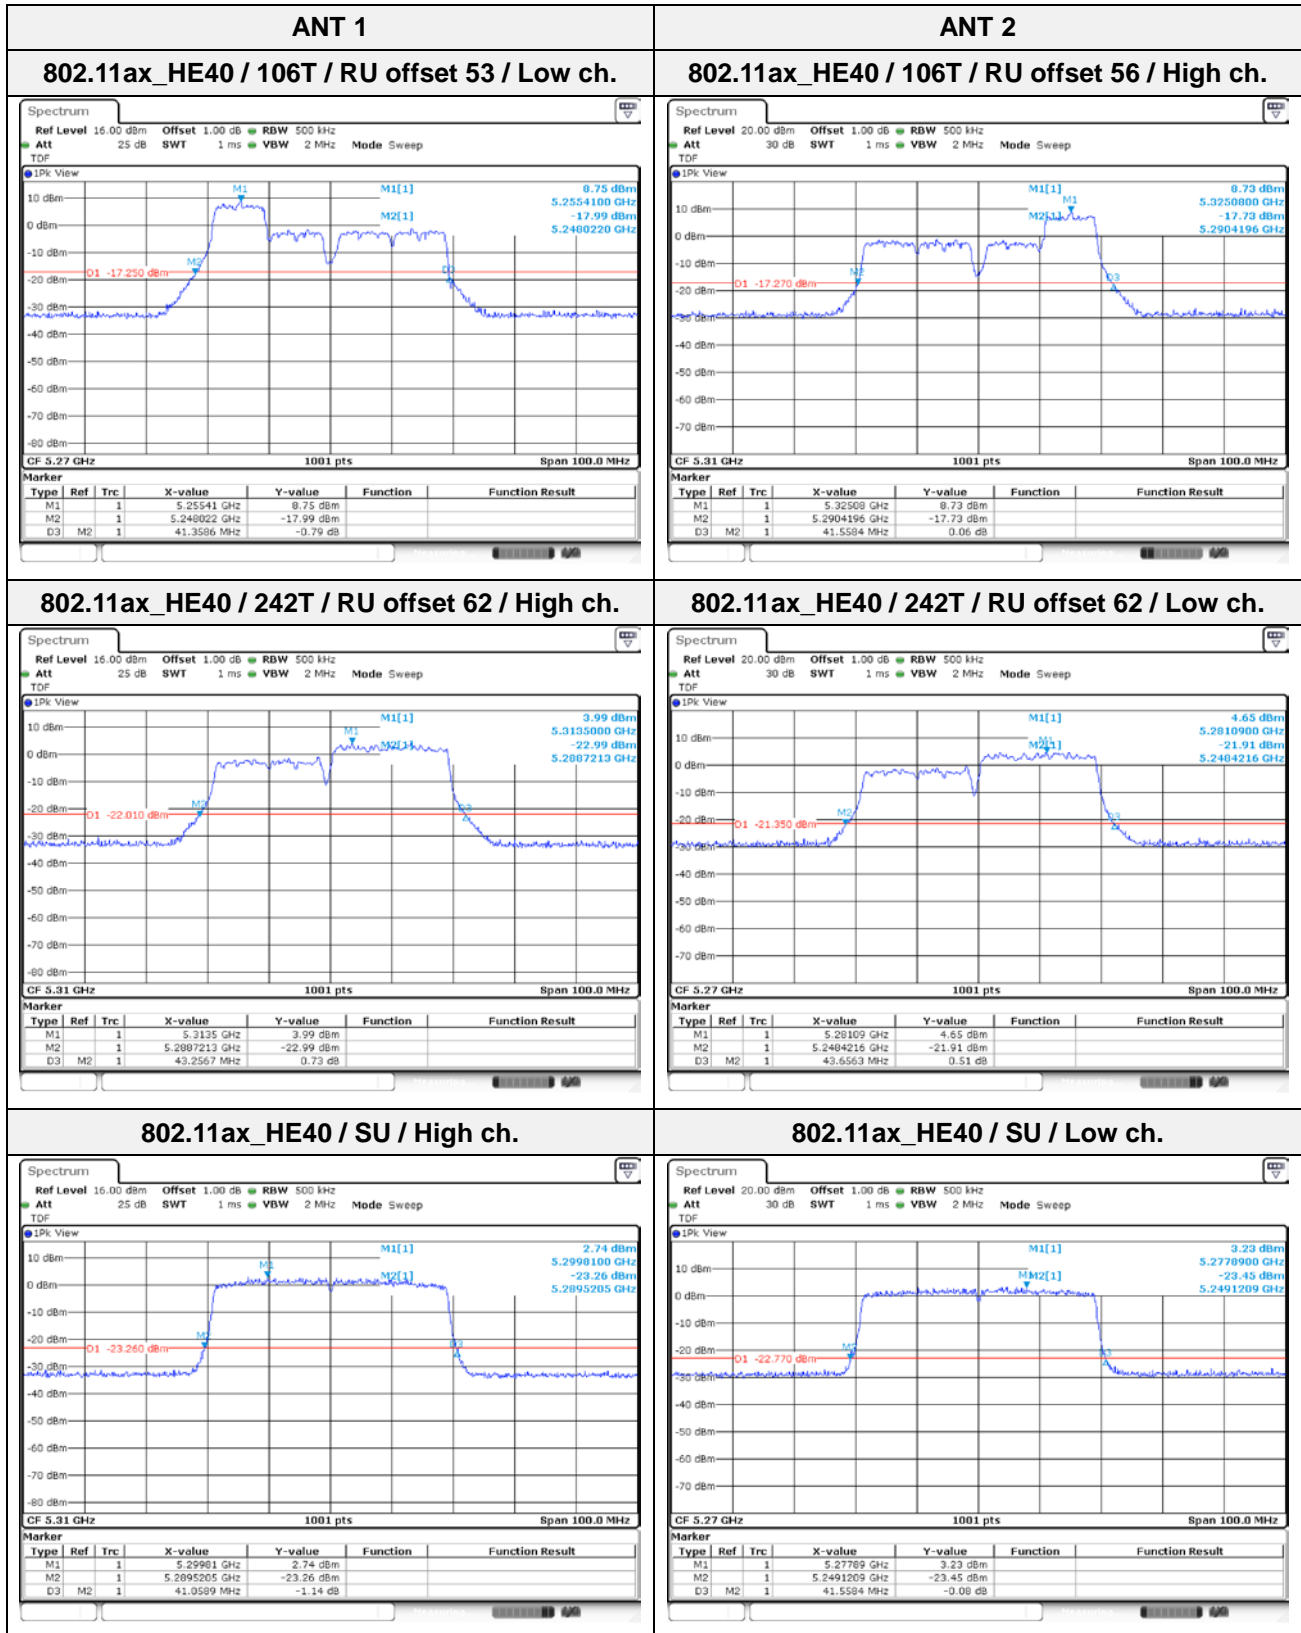

Appendix B

FCC & IC

26dB & 6dB

test plots

UNII 802.11ax WLAN

REPORT REVISION HISTORY

Date	Revision	Page No
2021-08-02	Originally issued	-

26 dB Channel Bandwidth UNII-1 Band

UNII-2A Band

UNII-2C Band