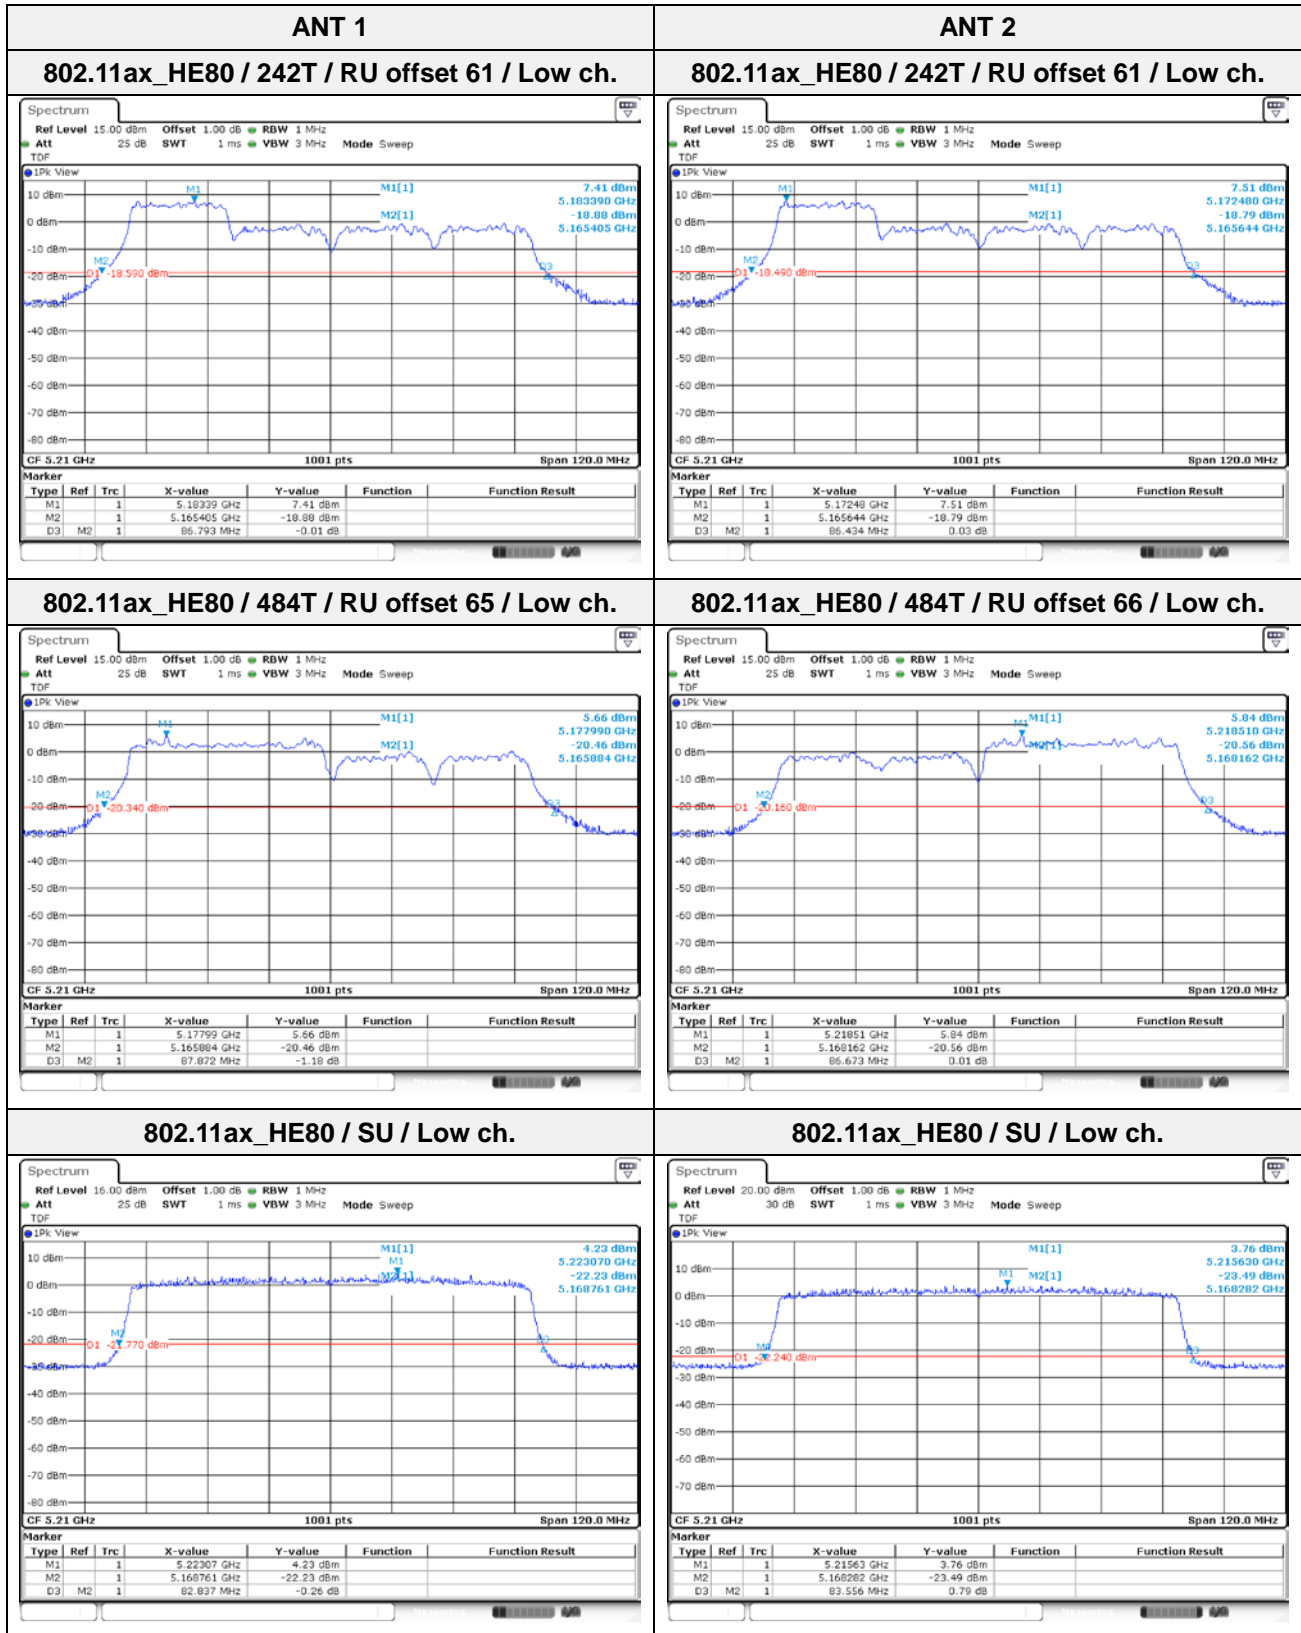

Appendix B

FCC & IC

26dB & 6dB

test plots

UNII 802.11ax WLAN

REPORT REVISION HISTORY

Date	Revision	Page No
2021-08-02	Originally issued	-

26 dB Channel Bandwidth UNII-1 Band

UNII-2A Band

UNII-2C Band