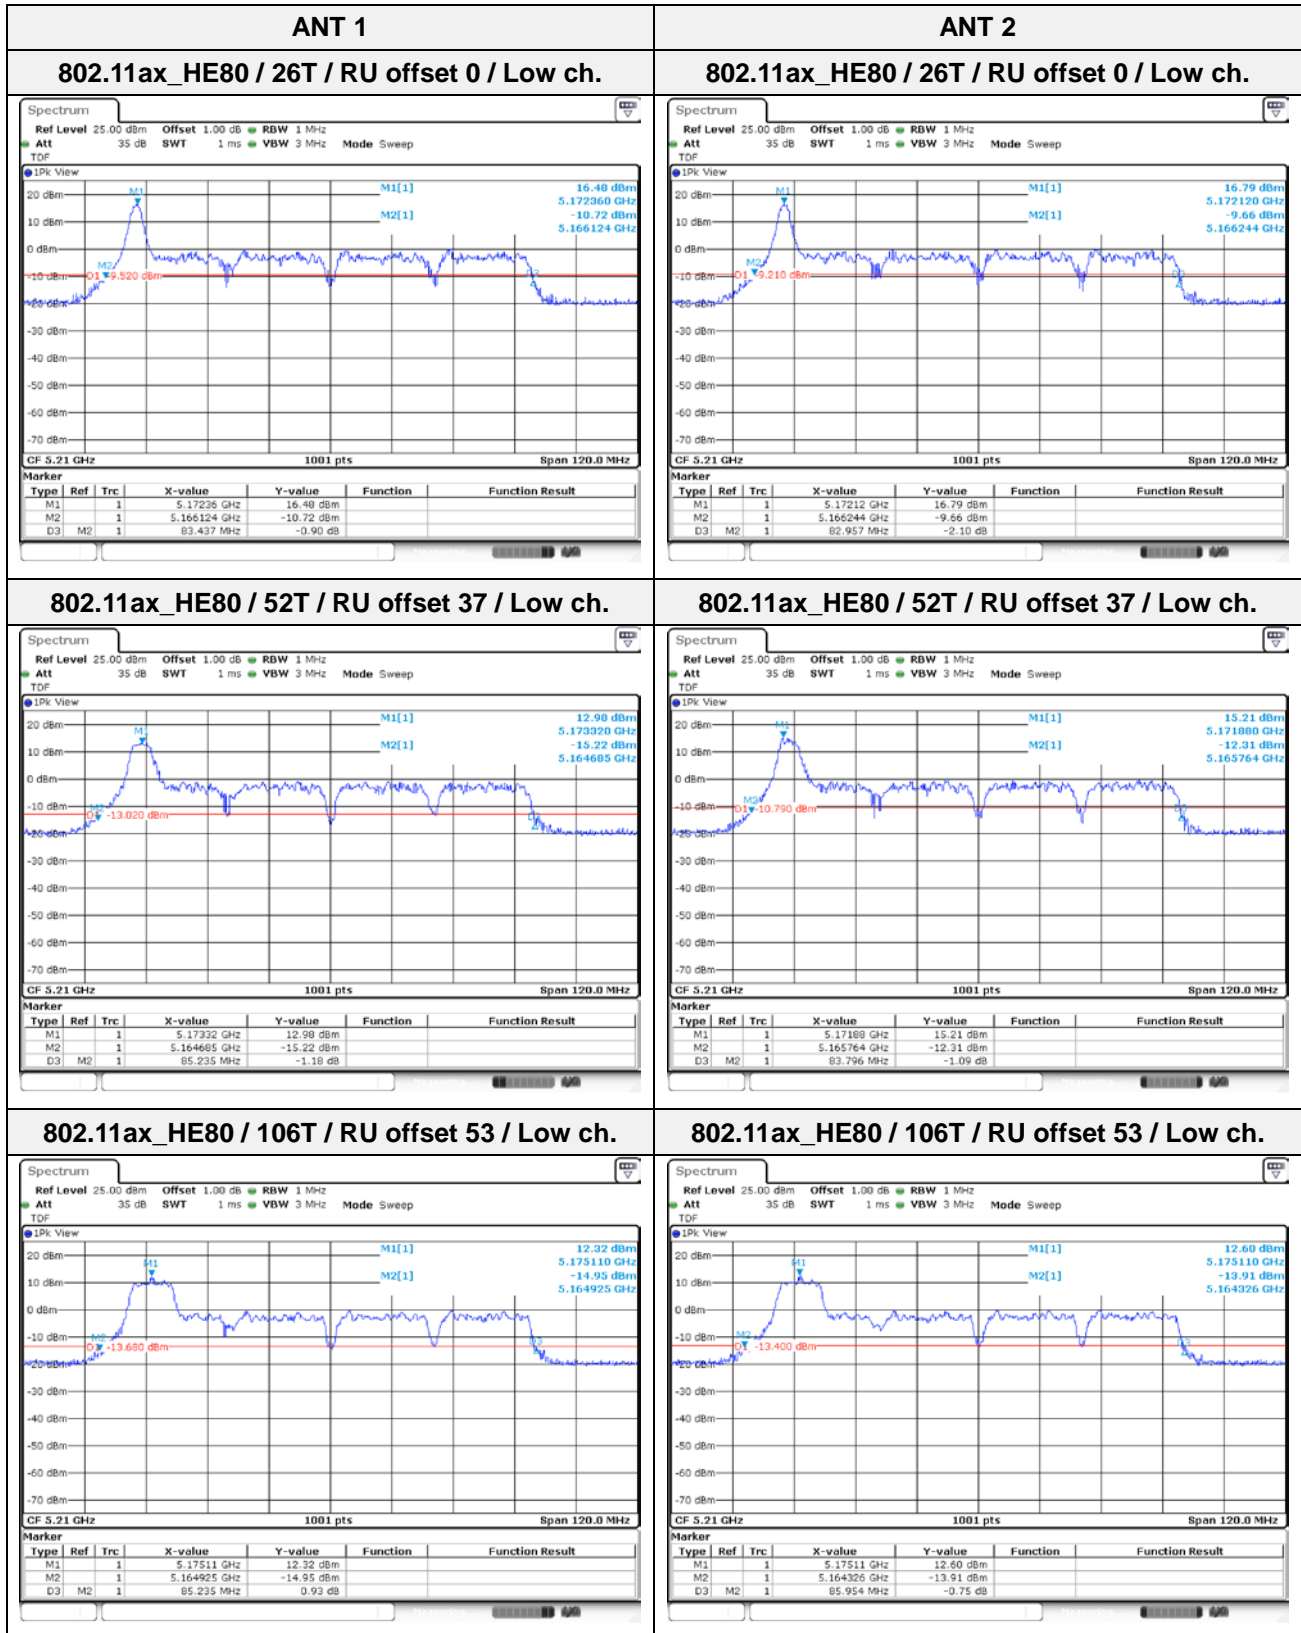

Appendix B

FCC & IC

26dB & 6dB

test plots

UNII 802.11ax WLAN

REPORT REVISION HISTORY

Date	Revision	Page No
2021-08-02	Originally issued	-

26 dB Channel Bandwidth UNII-1 Band

UNII-2A Band

UNII-2C Band