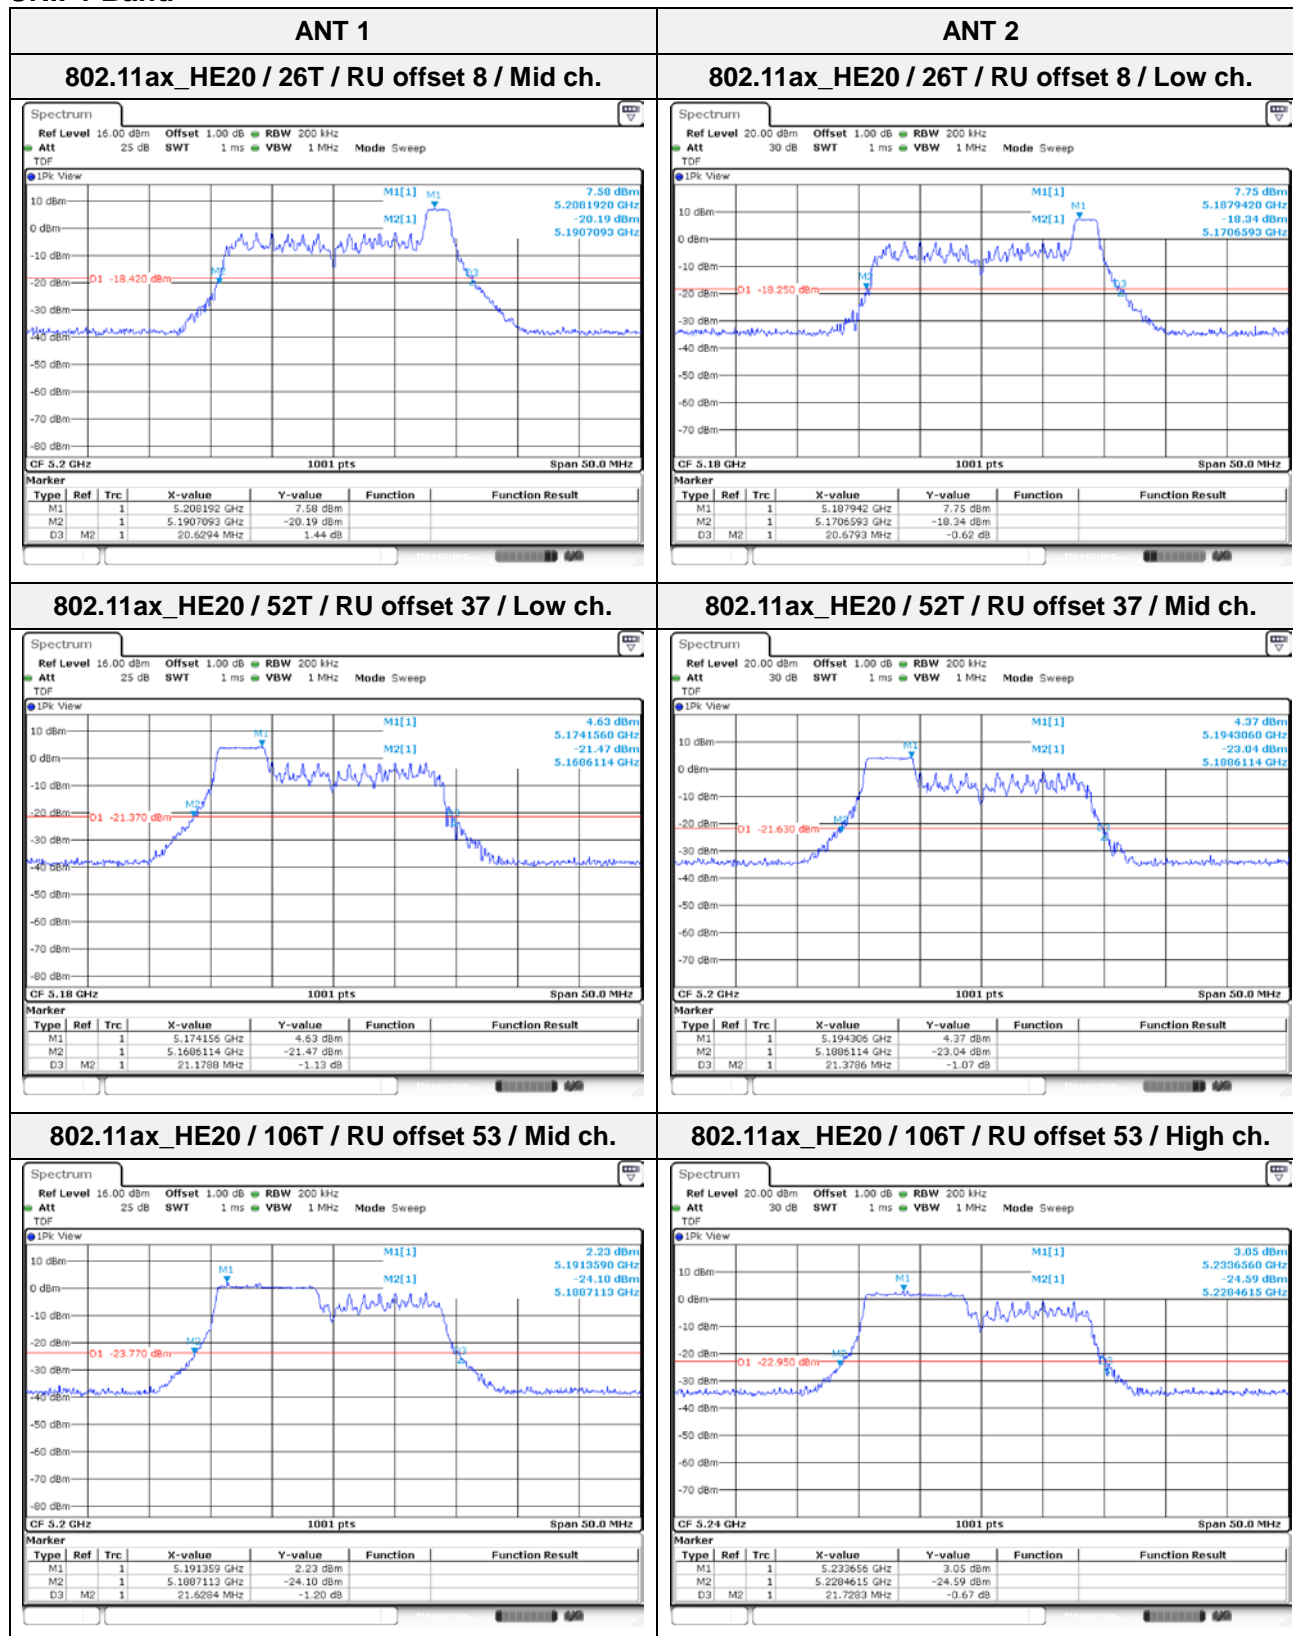

Appendix B

FCC & IC

26dB & 6dB

test plots

UNII 802.11ax WLAN

REPORT REVISION HISTORY

Date	Revision	Page No
2021-08-02	Originally issued	-

26 dB Channel Bandwidth UNII-1 Band

UNII-2A Band

UNII-2C Band