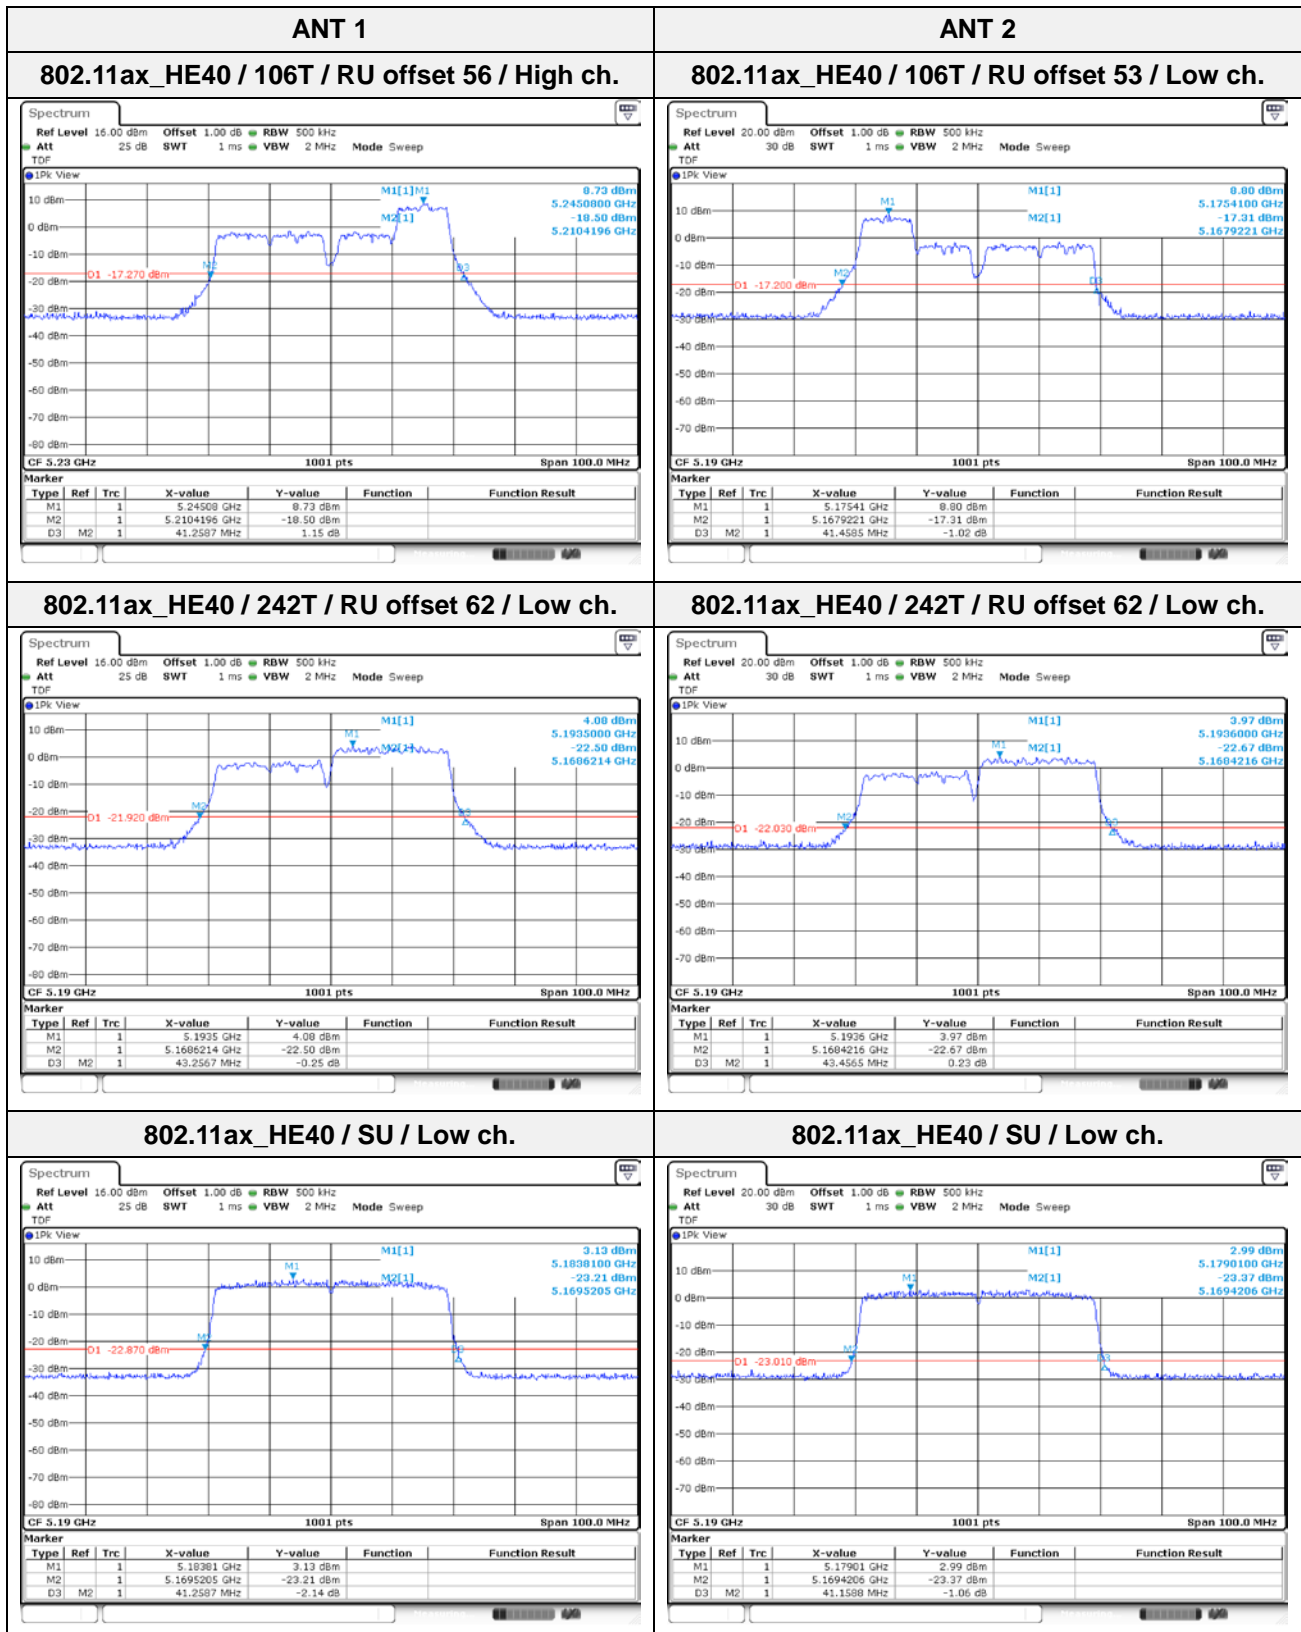

Appendix B

FCC & IC

26dB & 6dB

test plots

UNII 802.11ax WLAN

REPORT REVISION HISTORY

Date	Revision	Page No
2021-08-02	Originally issued	-

26 dB Channel Bandwidth UNII-1 Band

UNII-2A Band

UNII-2C Band