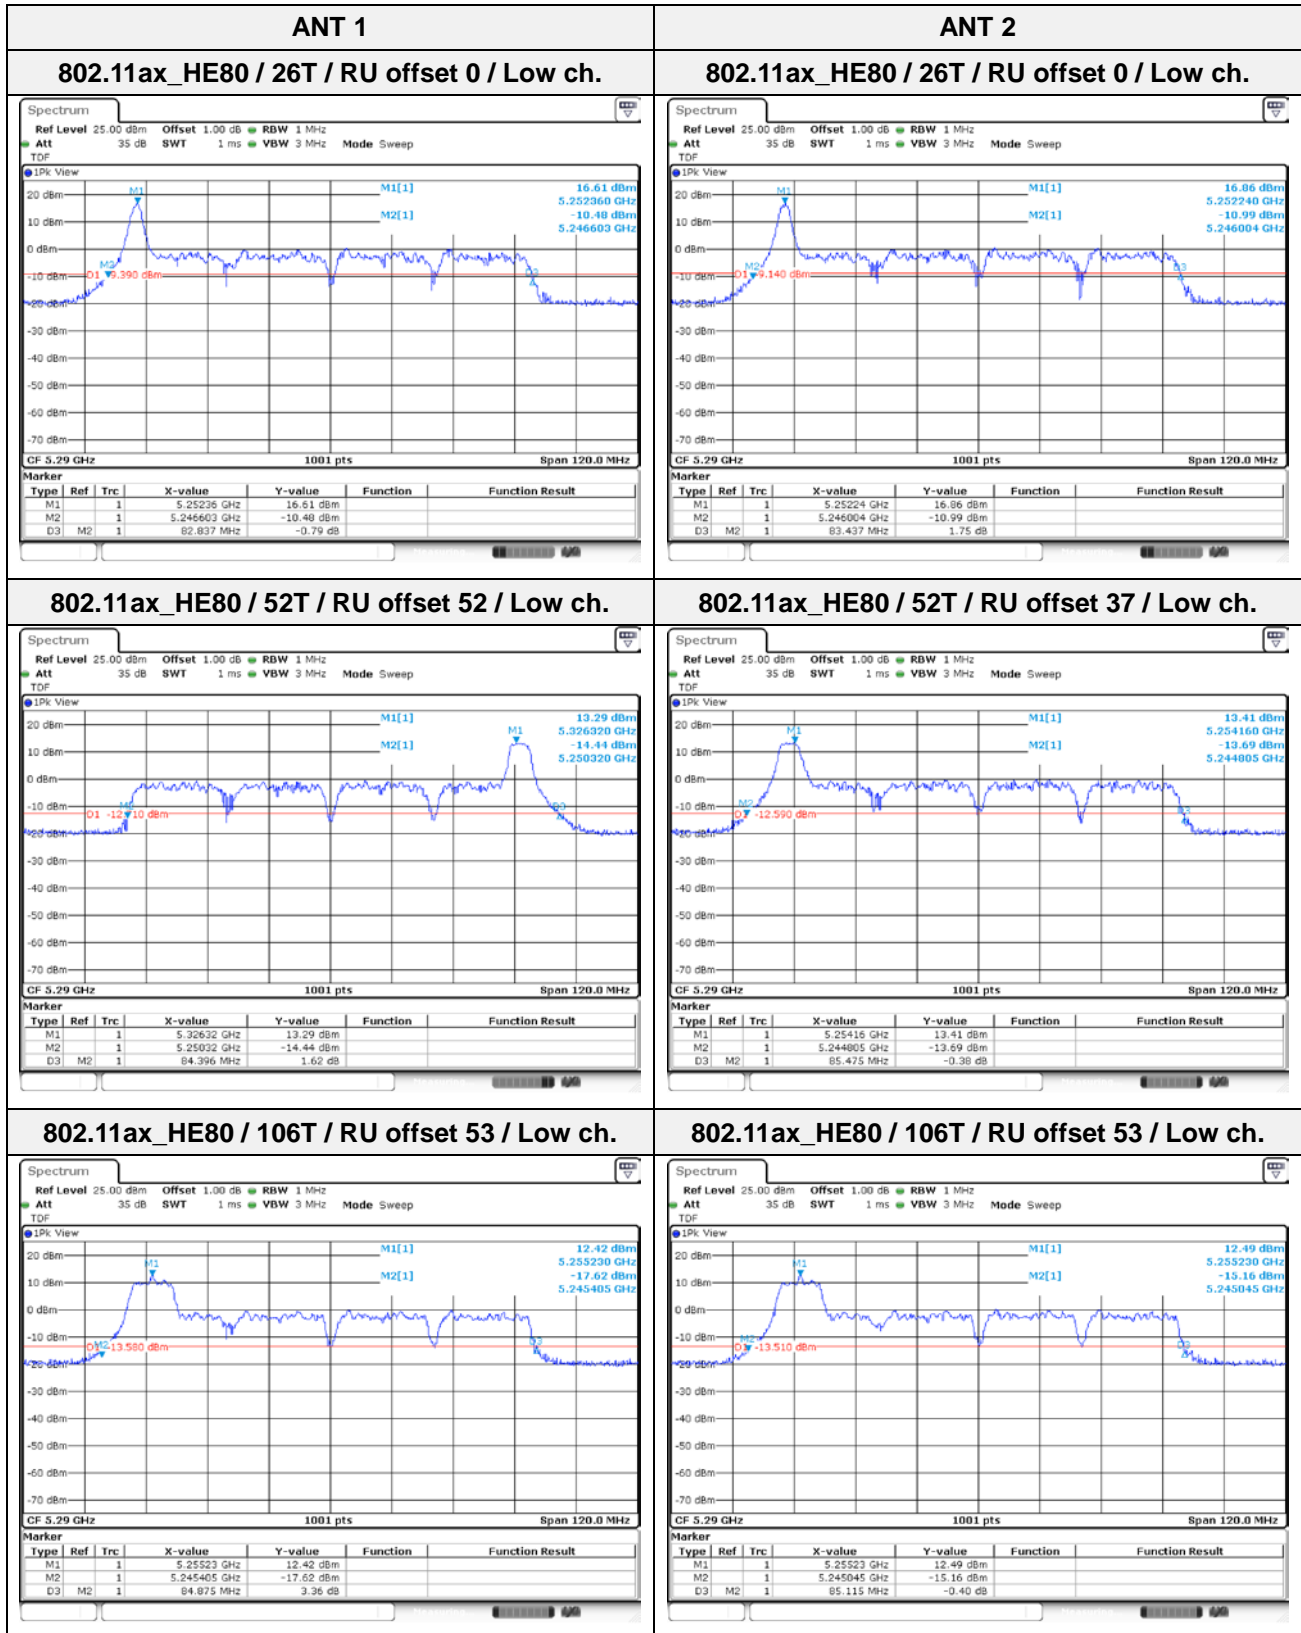

Appendix B

FCC & IC

26dB & 6dB

test plots

UNII 802.11ax WLAN

REPORT REVISION HISTORY

Date	Revision	Page No
2021-08-02	Originally issued	-

26 dB Channel Bandwidth UNII-1 Band

UNII-2A Band

UNII-2C Band