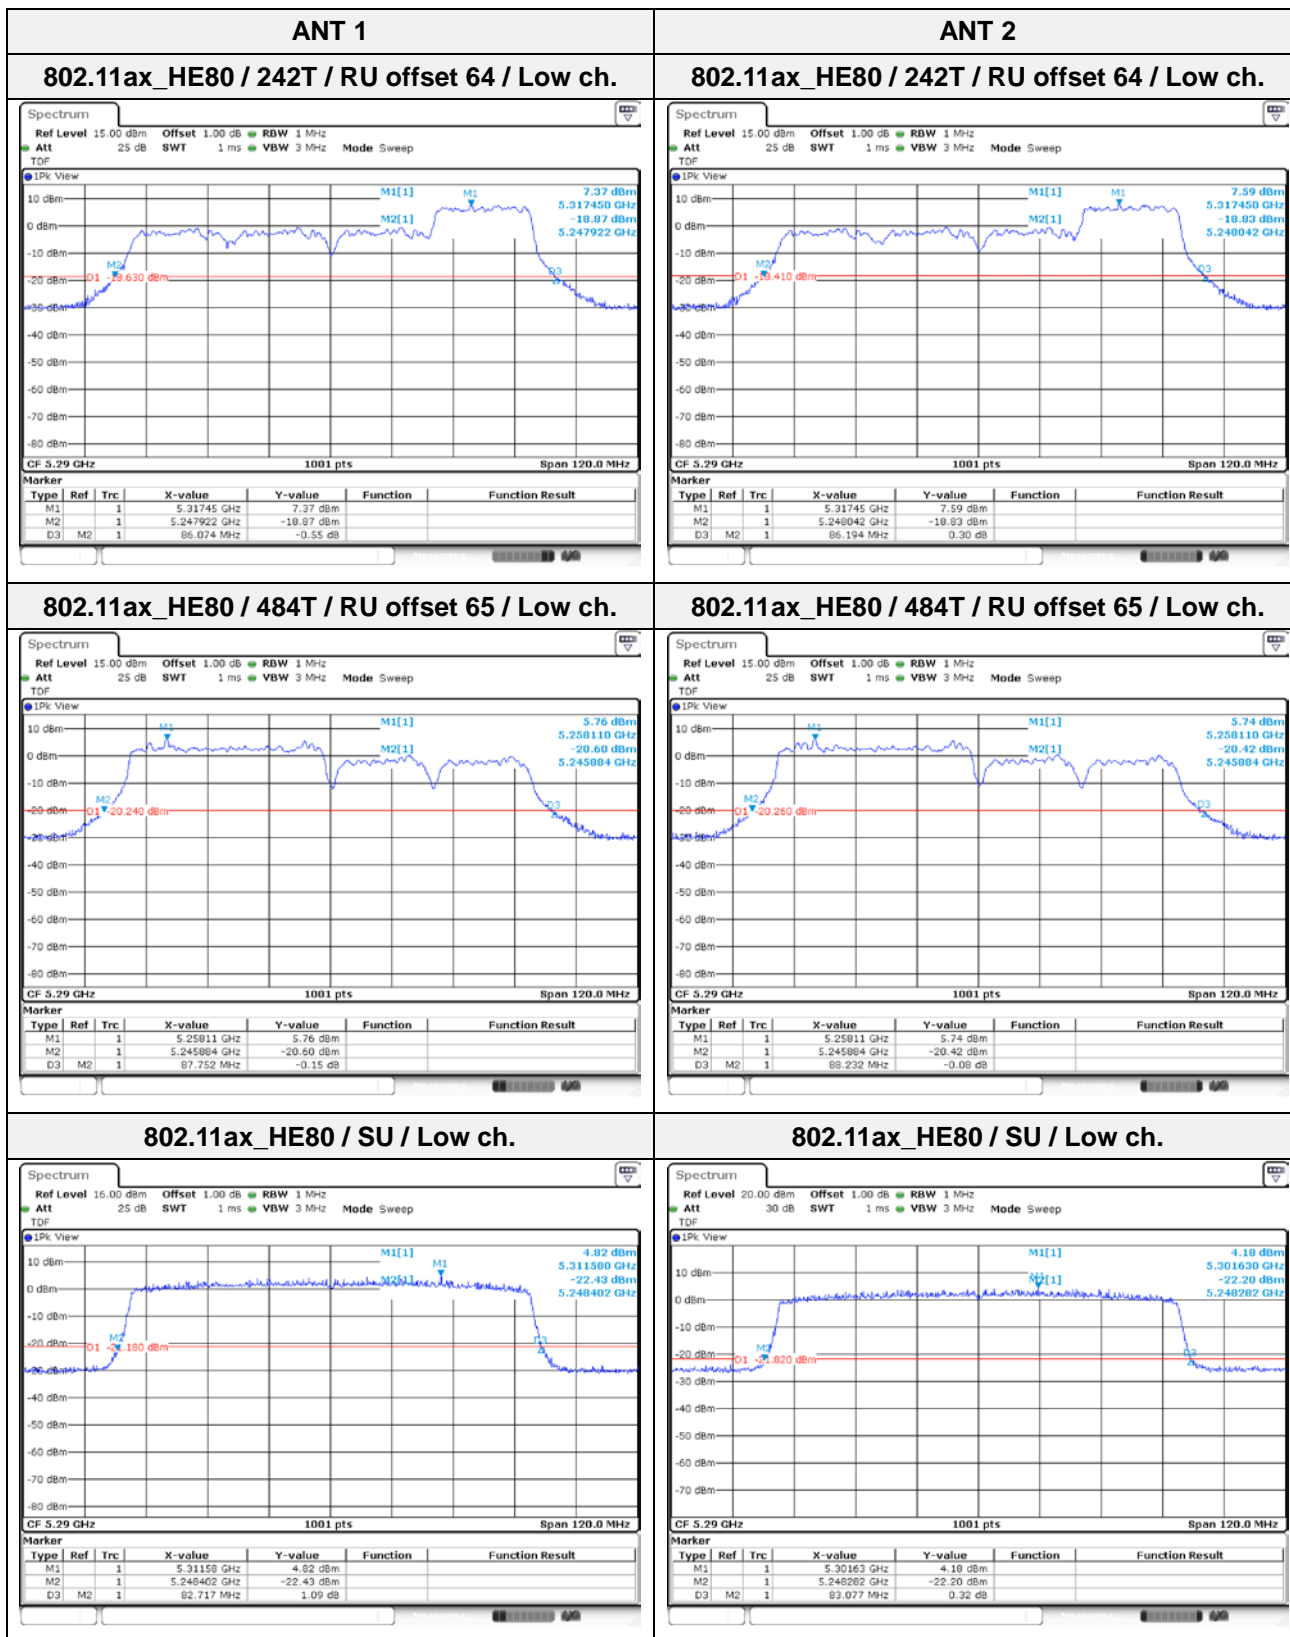

Appendix B

FCC & IC

26dB & 6dB

test plots

UNII 802.11ax WLAN

REPORT REVISION HISTORY

Date	Revision	Page No
2021-08-02	Originally issued	-

26 dB Channel Bandwidth UNII-1 Band

UNII-2A Band

UNII-2C Band