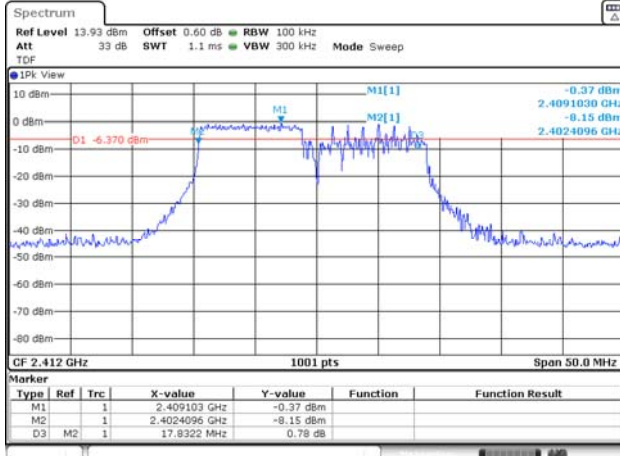

KCTL Inc.

65, Sinwon-ro, Yeongtong-gu,
Suwon-si, Gyeonggi-do, 16677, Korea
TEL: 82-31-285-0894 FAX: 82-505-299-8311
www.kctl.co.kr

Report No.:
KR21-SRF0162

Page (64) of (230)

106T / 2 412 MHz

ANT 1

RU offset 53