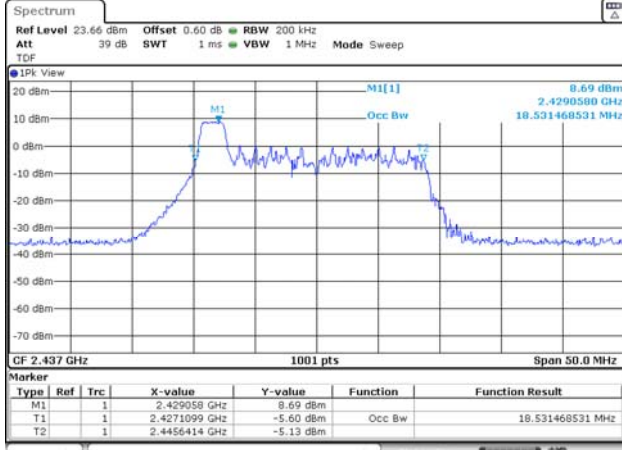

KCTL Inc.

65, Sinwon-ro, Yeongtong-gu,
Suwon-si, Gyeonggi-do, 16677, Korea
TEL: 82-31-285-0894 FAX: 82-505-299-8311
www.kctl.co.kr

Report No.:
KR21-SRF0162

Page (80) of (230)

26T / 2 437 MHz

ANT 1

RU offset 0