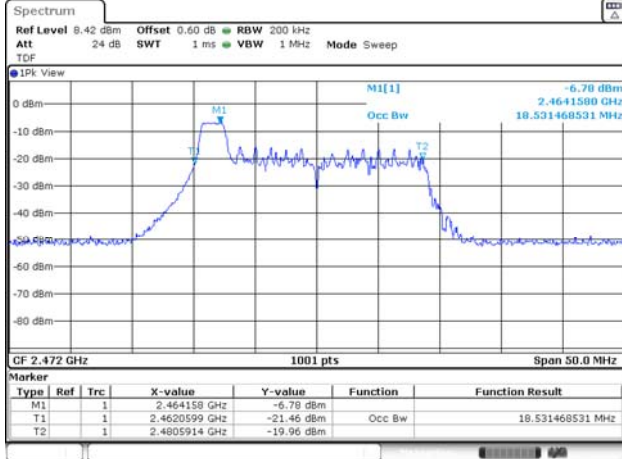

Report No.:
KR21-SRF0162

Page (89) of (230)

26T / 2 472 MHz

ANT 1

RU offset 0

ANT 2

RU offset 0

RU offset 4