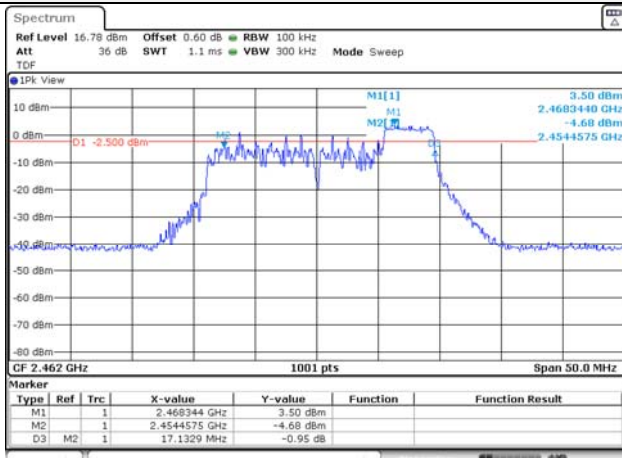

RU offset 40