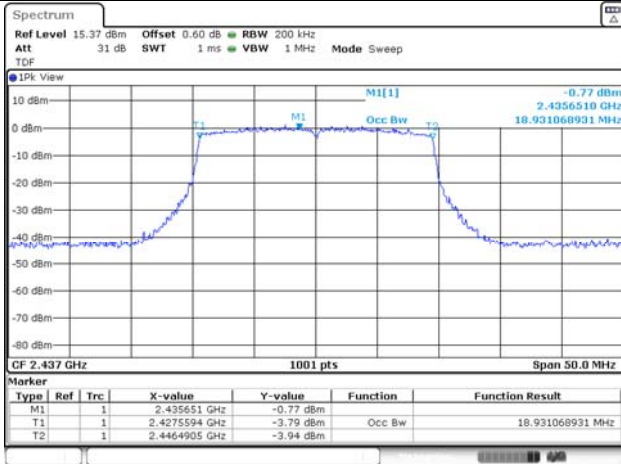

SU / 2 437 MHz

ANT 1