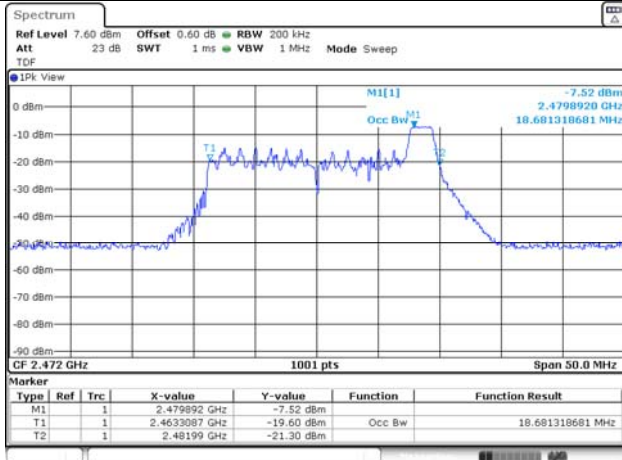

KCTL Inc.

65, Sinwon-ro, Yeongtong-gu,
Suwon-si, Gyeonggi-do, 16677, Korea
TEL: 82-31-285-0894 FAX: 82-505-299-8311
www.kctl.co.kr

Report No.:
KR21-SRF0162

Page (89) of (230)

26T / 2 472 MHz

ANT 1

RU offset 0

ANT 2

RU offset 0

RU offset 4

RU offset 4

RU offset 8

RU offset 8