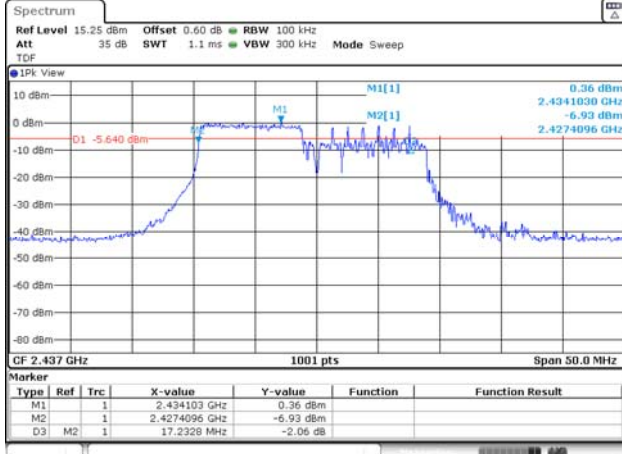

KCTL Inc.

65, Sinwon-ro, Yeongtong-gu,
Suwon-si, Gyeonggi-do, 16677, Korea
TEL: 82-31-285-0894 FAX: 82-505-299-8311
www.kctl.co.kr

Report No.:
KR21-SRF0162

Page (67) of (230)

106T / 2 437 MHz

ANT 1

RU offset 53