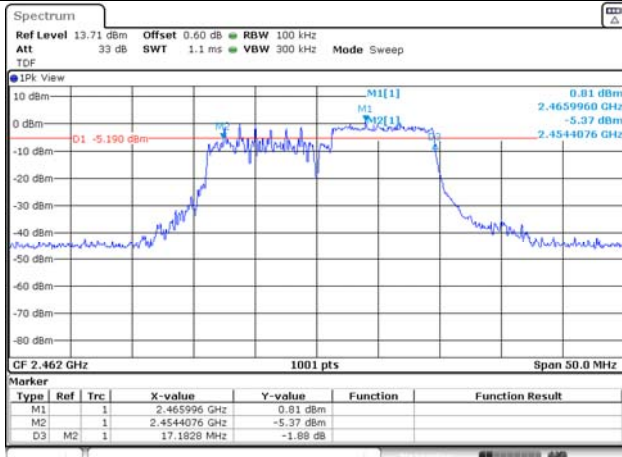

RU offset 54