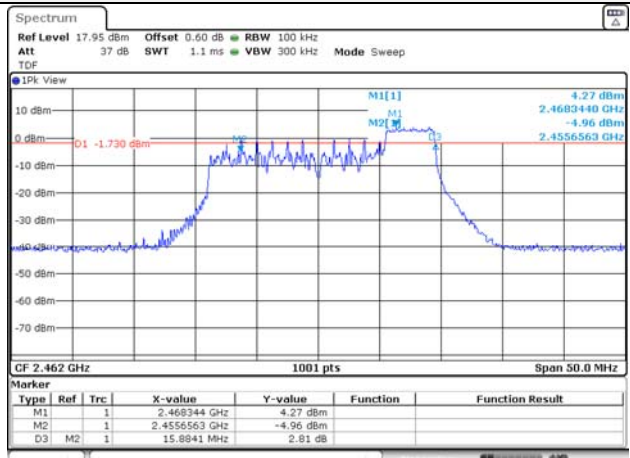

RU offset 40