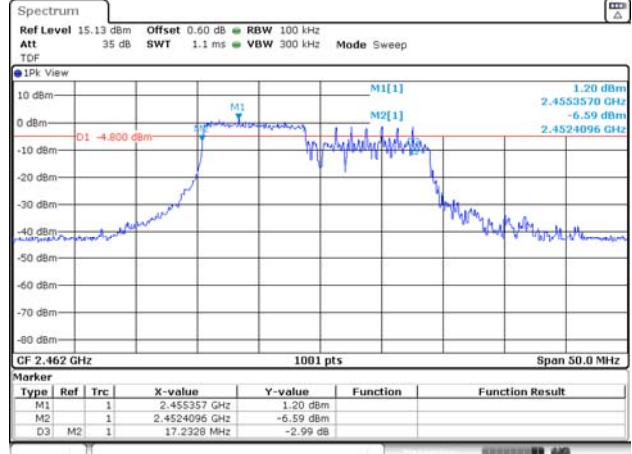

ANT 2

RU offset 53