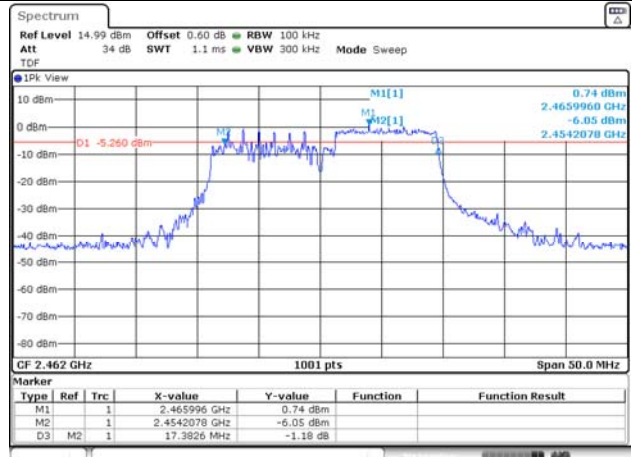

RU offset 54