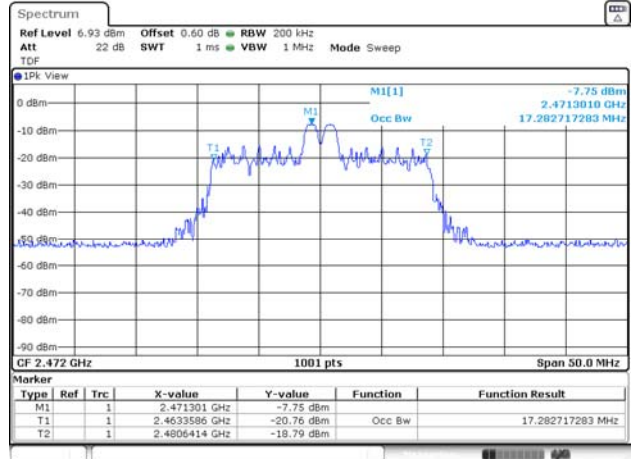

KCTL Inc.

65, Sinwon-ro, Yeongtong-gu,
Suwon-si, Gyeonggi-do, 16677, Korea
TEL: 82-31-285-0894 FAX: 82-505-299-8311
www.kctl.co.kr

Report No.:
KR21-SRF0162

Page (89) of (230)

26T / 2 472 MHz

ANT 1

RU offset 0

ANT 2

RU offset 0

RU offset 4

RU offset 4

RU offset 8

RU offset 8