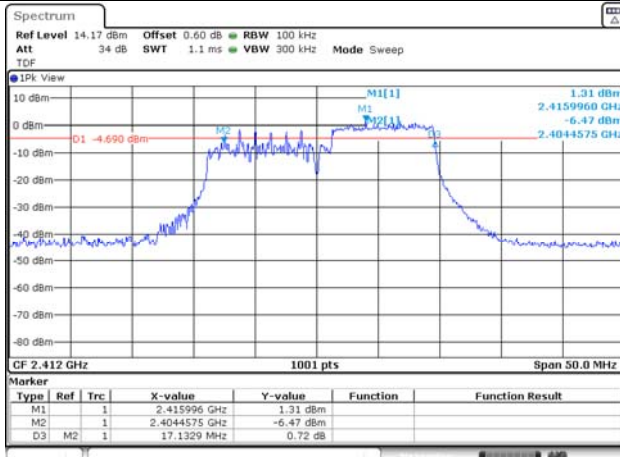

RU offset 54