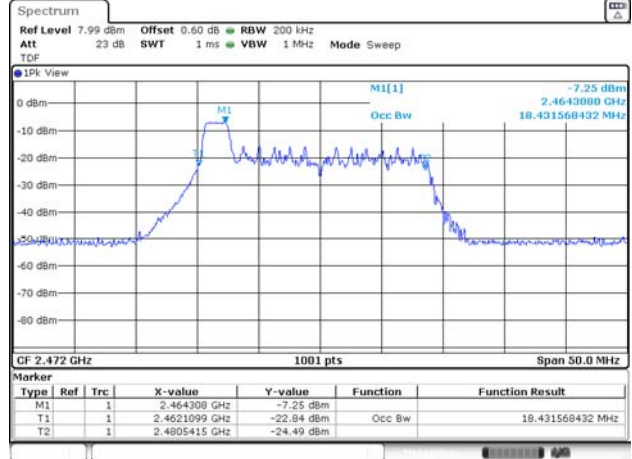

Report No.:
KR21-SRF0162

Page (89) of (230)

26T / 2 472 MHz

ANT 1

RU offset 0

ANT 2

RU offset 0

RU offset 4