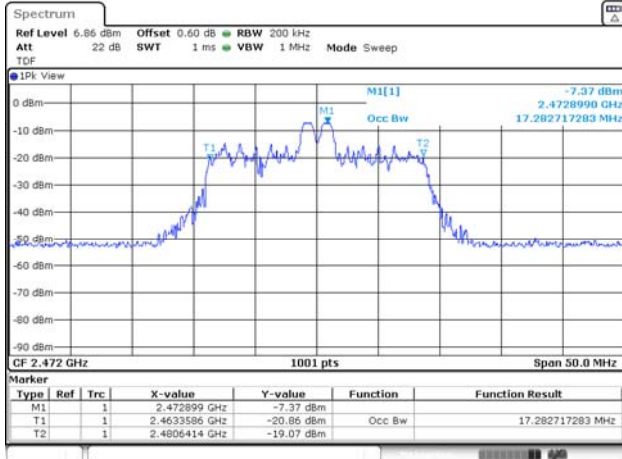

Report No.:
KR21-SRF0162

Page (89) of (230)

26T / 2 472 MHz

ANT 1

RU offset 0

ANT 2

RU offset 0

RU offset 4