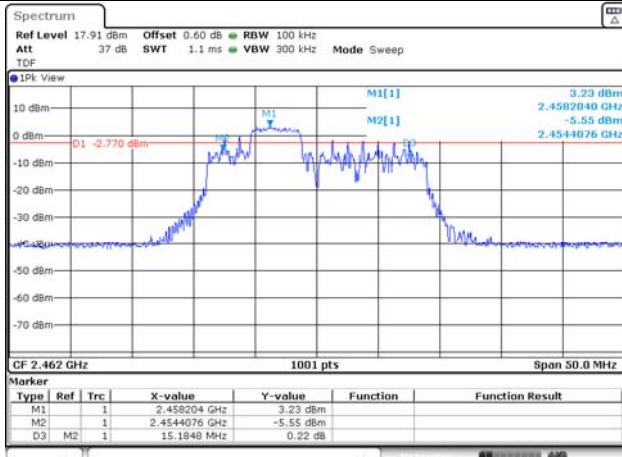

RU offset 38