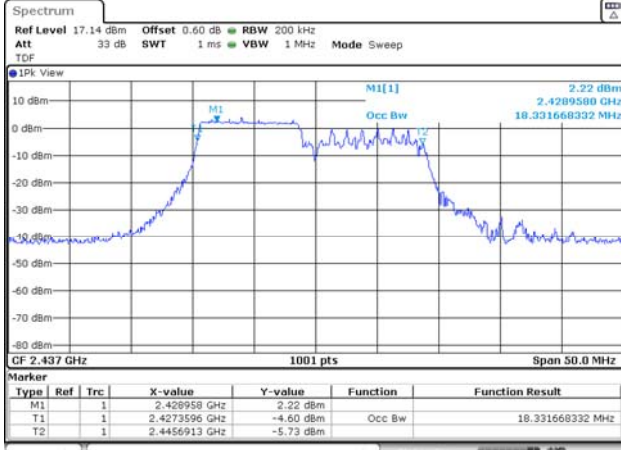

Report No.:
KR21-SRF0162

Page (82) of (230)

106T / 2 437 MHz

ANT 1

RU offset 53

ANT 2

RU offset 53

RU offset 54