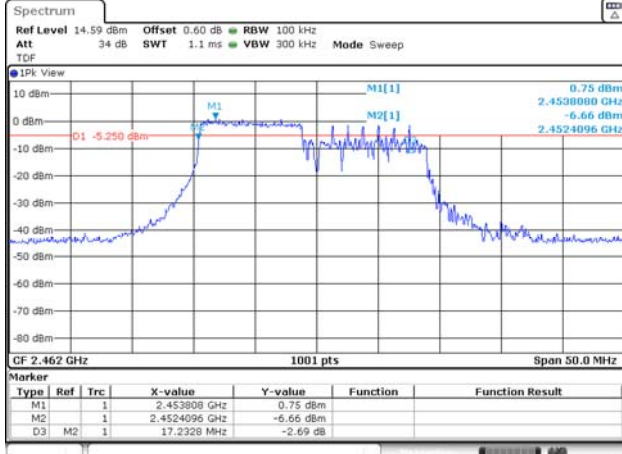

65, Sinwon-ro, Yeongtong-gu,
Suwon-si, Gyeonggi-do, 16677, Korea
TEL: 82-31-285-0894 FAX: 82-505-299-8311
www.kctl.co.kr

Report No.:
KR21-SRF0162

Page (70) of (230)

106T / 2 462 MHz

ANT 1

RU offset 53

ANT 2