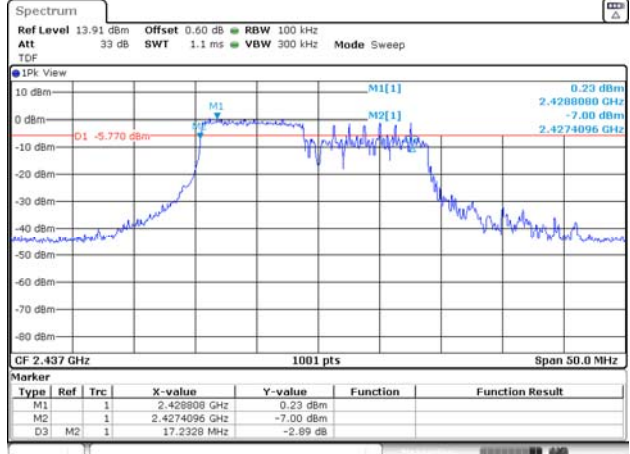

ANT 2

RU offset 53