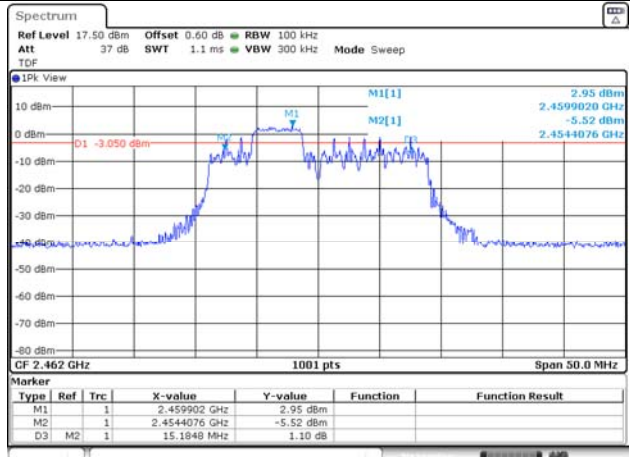

RU offset 38