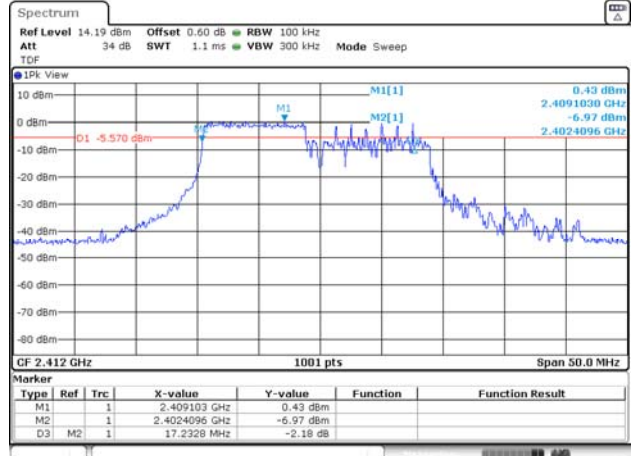

ANT 2

RU offset 53