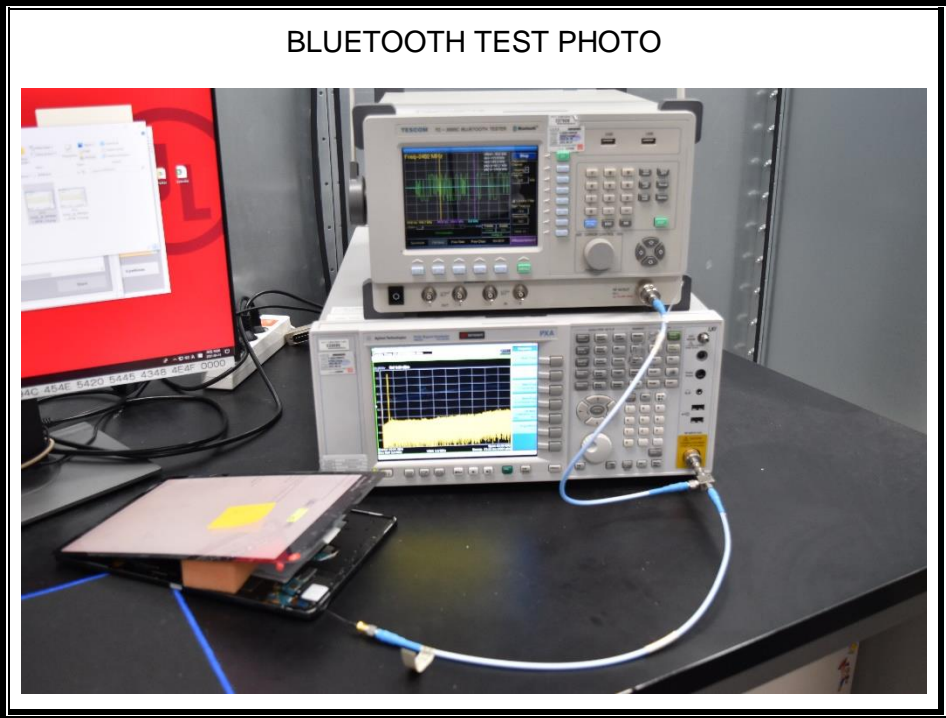

1. Appendix: UNLICENSED BAND SETUP PHOTOS(Conducted Test)

1) CONDUCTED RF MEASUREMENT SETUP (DTS, UNII, BLE)

2) CONDUCTED RF MEASUREMENT SETUP (Bluetooth)

2. Appendix: UNLICENSED BAND SETUP PHOTOS(Radiated Test)

1) RADIATED RF MEASUREMENT SETUP (BELOW 1 GHz)

BELOW 1 GHz FRONT TEST PHOTO

BELOW 1 GHz REAR TEST PHOTO

2) RADIATED RF MEASUREMENT SETUP (ABOVE 1 GHz)

ABOVE 1 GHz FRONT TEST PHOTO

ABOVE 1 GHz REAR TEST PHOTO

3) RADIATED RF MEASUREMENT SET-UP (Axis)

X AXIS PHOTO

Y AXIS PHOTO

Z AXIS PHOTO

Covered X PHOTO

Laptop PHOTO

END OF TEST PHOTO