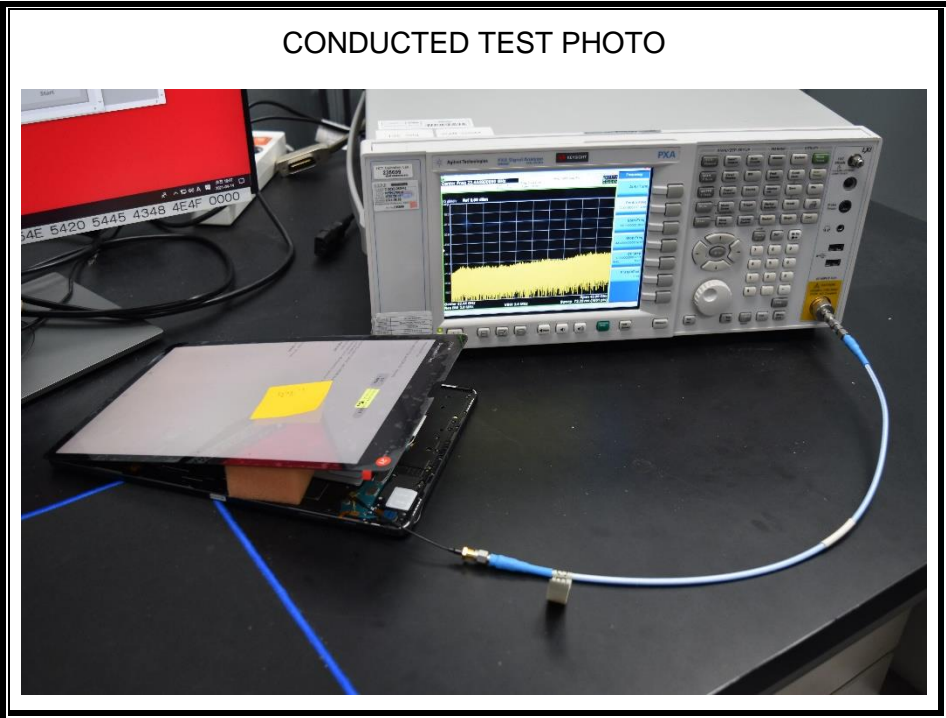

1. Appendix: UNLICENSED BAND SETUP PHOTOS(Conducted Test)

1) CONDUCTED RF MEASUREMENT SETUP (DTS, UNII, BLE)

2) CONDUCTED RF MEASUREMENT SETUP (Bluetooth)

2. Appendix: UNLICENSED BAND SETUP PHOTOS(Radiated Test)

1) RADIATED RF MEASUREMENT SETUP (BELOW 1 GHz)

BELOW 1 GHz FRONT TEST PHOTO

BELOW 1 GHz REAR TEST PHOTO

2) RADIATED RF MEASUREMENT SETUP (ABOVE 1 GHz)

ABOVE 1 GHz FRONT TEST PHOTO

ABOVE 1 GHz REAR TEST PHOTO

3) RADIATED RF MEASUREMENT SET-UP (Axis)

X AXIS PHOTO

Y AXIS PHOTO

Z AXIS PHOTO

Covered X PHOTO

Laptop PHOTO

END OF TEST PHOTO