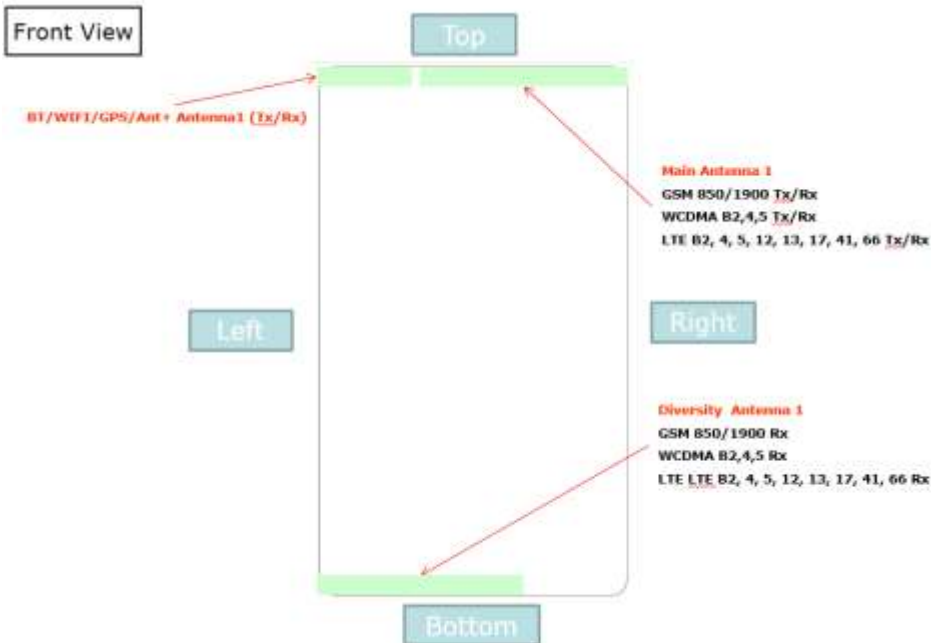

Attachment 8.

- DUT Antenna Information and SAR Test SETUP PHOTOGRAPHS

DUT Antenna Information

* Diagonal dimension of Display and device

* Distance between Main antenna and edge

* Distance between BT/WIFI/GPS/Ant+ Antenna and edge

Front View

SAR Test Setup Photographs

■ Test Setup Photo (Body All)

■ **Test Setup Photo (Rear)**

[Distance of 0 mm from the EUT]

■ **Test Setup Photo (Rear)**

[Distance of 8 mm from the EUT]

■ **Test Setup Photo (Rear)**

■ **Test Setup Photo (Top)**

[Distance of 9 mm from the EUT]

■ **Test Setup Photo (Top)**

[Distance of 17 mm from the EUT]

■ **Test Setup Photo (Top)**

[Distance of 17 mm from the EUT]

■ **Test Setup Photo (Left Corner)**

[Distance of 6 mm from the EUT]