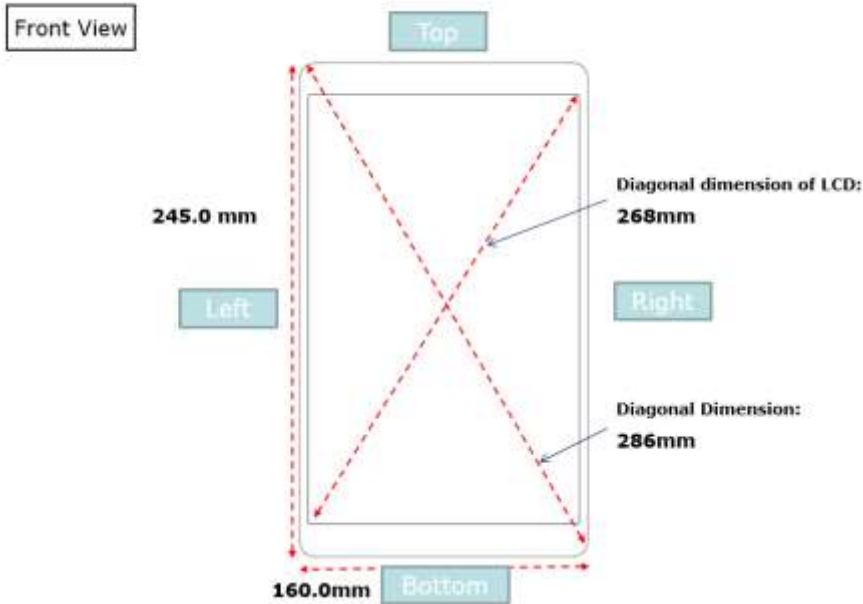

Attachment 8.

- DUT Antenna Information and SAR Test SETUP PHOTOGRAPHS

DUT Antenna Information

* Diagonal dimension of Display and device

* Distance between Main antenna and edge

* Distance between BT/WIFI/GPS/Ant+ Antenna and edge

Front View

SAR Test Setup Photographs

■ Test Setup Photo (Body All)

■ **Test Setup Photo (Rear)**

[Distance of 0 mm from the EUT]

■ **Test Setup Photo (Rear)**

[Distance of 8 mm from the EUT]

■ **Test Setup Photo (Rear)**

■ **Test Setup Photo (Top)**

[Distance of 9 mm from the EUT]

■ **Test Setup Photo (Top)**

[Distance of 17 mm from the EUT]

■ **Test Setup Photo (Top)**

[Distance of 17 mm from the EUT]

■ **Test Setup Photo (Left Corner)**

[Distance of 6 mm from the EUT]