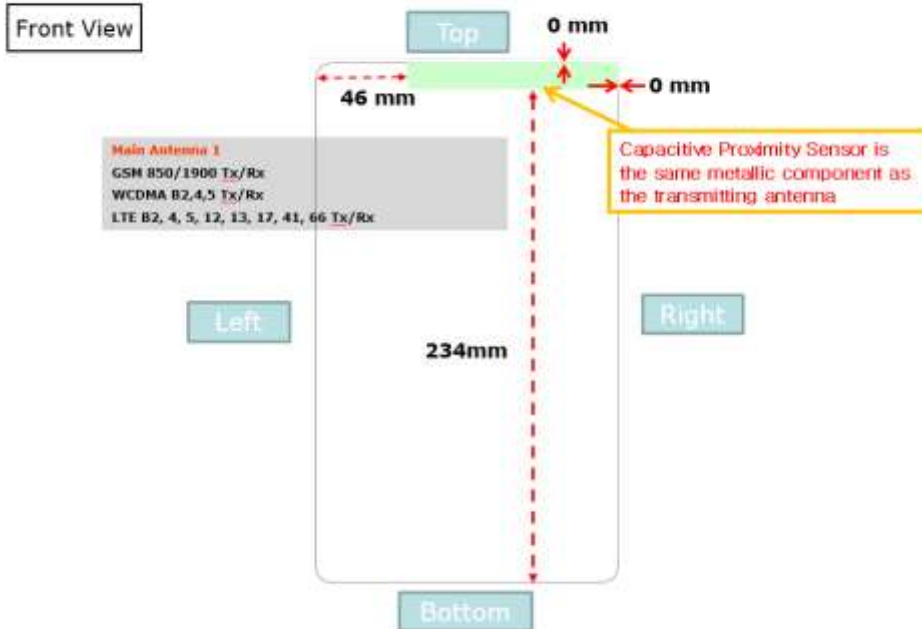

Attachment 8.

- DUT Antenna Information and SAR Test SETUP PHOTOGRAPHS

DUT Antenna Information

* Diagonal dimension of Display and device

* Distance between Main antenna and edge

* Distance between BT/WIFI/GPS/Ant+ Antenna and edge

Front View

SAR Test Setup Photographs

■ Test Setup Photo (Body All)

■ **Test Setup Photo (Rear)**

[Distance of 0 mm from the EUT]

■ **Test Setup Photo (Rear)**

[Distance of 8 mm from the EUT]

■ **Test Setup Photo (Rear)**

■ **Test Setup Photo (Top)**

[Distance of 9 mm from the EUT]

■ **Test Setup Photo (Top)**

[Distance of 17 mm from the EUT]

■ **Test Setup Photo (Top)**

[Distance of 17 mm from the EUT]

■ **Test Setup Photo (Left Corner)**

[Distance of 6 mm from the EUT]