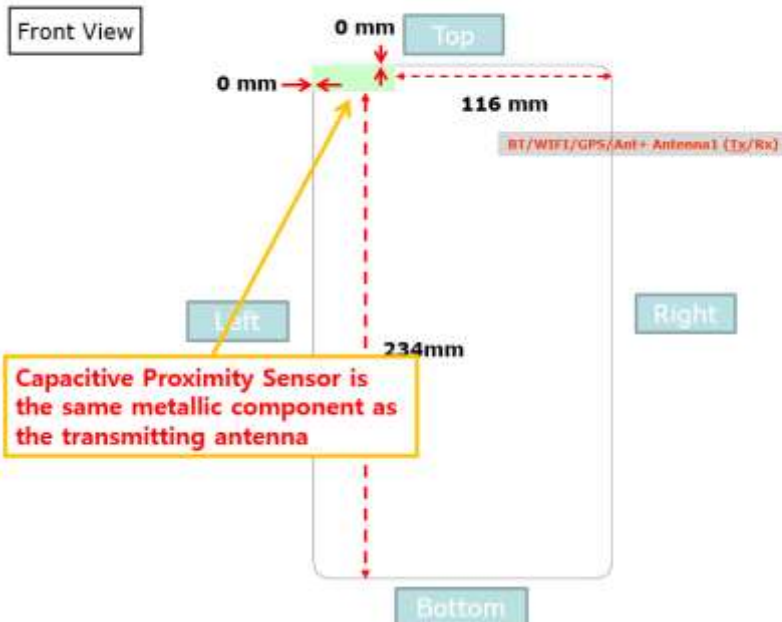

Attachment 8.

- DUT Antenna Information and SAR Test SETUP PHOTOGRAPHS

DUT Antenna Information

* Diagonal dimension of Display and device

* Distance between Main antenna and edge

* Distance between BT/WIFI/GPS/Ant+ Antenna and edge

Front View

SAR Test Setup Photographs

■ Test Setup Photo (Body All)

■ **Test Setup Photo (Rear)**

[Distance of 0 mm from the EUT]

■ **Test Setup Photo (Rear)**

[Distance of 8 mm from the EUT]

■ **Test Setup Photo (Rear)**

■ **Test Setup Photo (Top)**

[Distance of 9 mm from the EUT]

■ **Test Setup Photo (Top)**

[Distance of 17 mm from the EUT]

■ **Test Setup Photo (Top)**

[Distance of 17 mm from the EUT]

■ **Test Setup Photo (Left Corner)**

[Distance of 6 mm from the EUT]