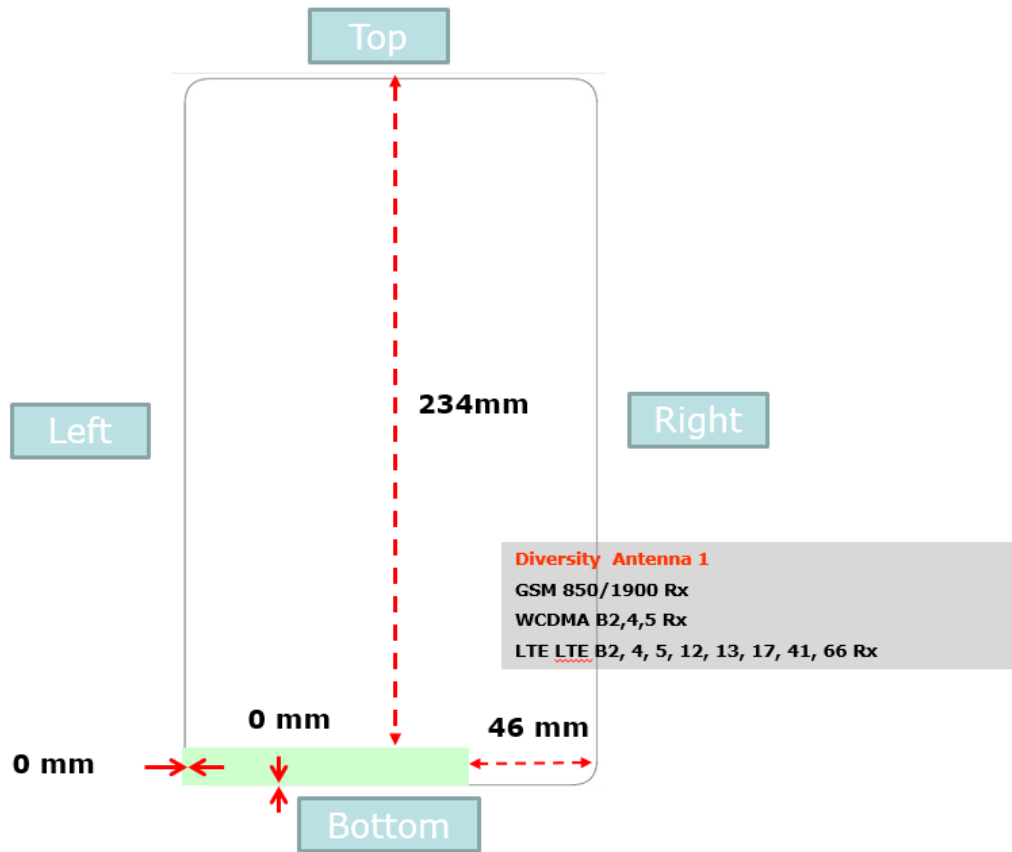

Attachment 8.

- DUT Antenna Information and SAR Test SETUP PHOTOGRAPHS

DUT Antenna Information

* Diagonal dimension of Display and device

* Distance between Main antenna and edge

* Distance between BT/WIFI/GPS/Ant+ Antenna and edge

Front View

SAR Test Setup Photographs

■ Test Setup Photo (Body All)

■ **Test Setup Photo (Rear)**

[Distance of 0 mm from the EUT]

■ **Test Setup Photo (Rear)**

[Distance of 8 mm from the EUT]

■ **Test Setup Photo (Rear)**

■ **Test Setup Photo (Top)**

[Distance of 9 mm from the EUT]

■ **Test Setup Photo (Top)**

[Distance of 17 mm from the EUT]

■ **Test Setup Photo (Top)**

[Distance of 17 mm from the EUT]

■ **Test Setup Photo (Left Corner)**

[Distance of 6 mm from the EUT]