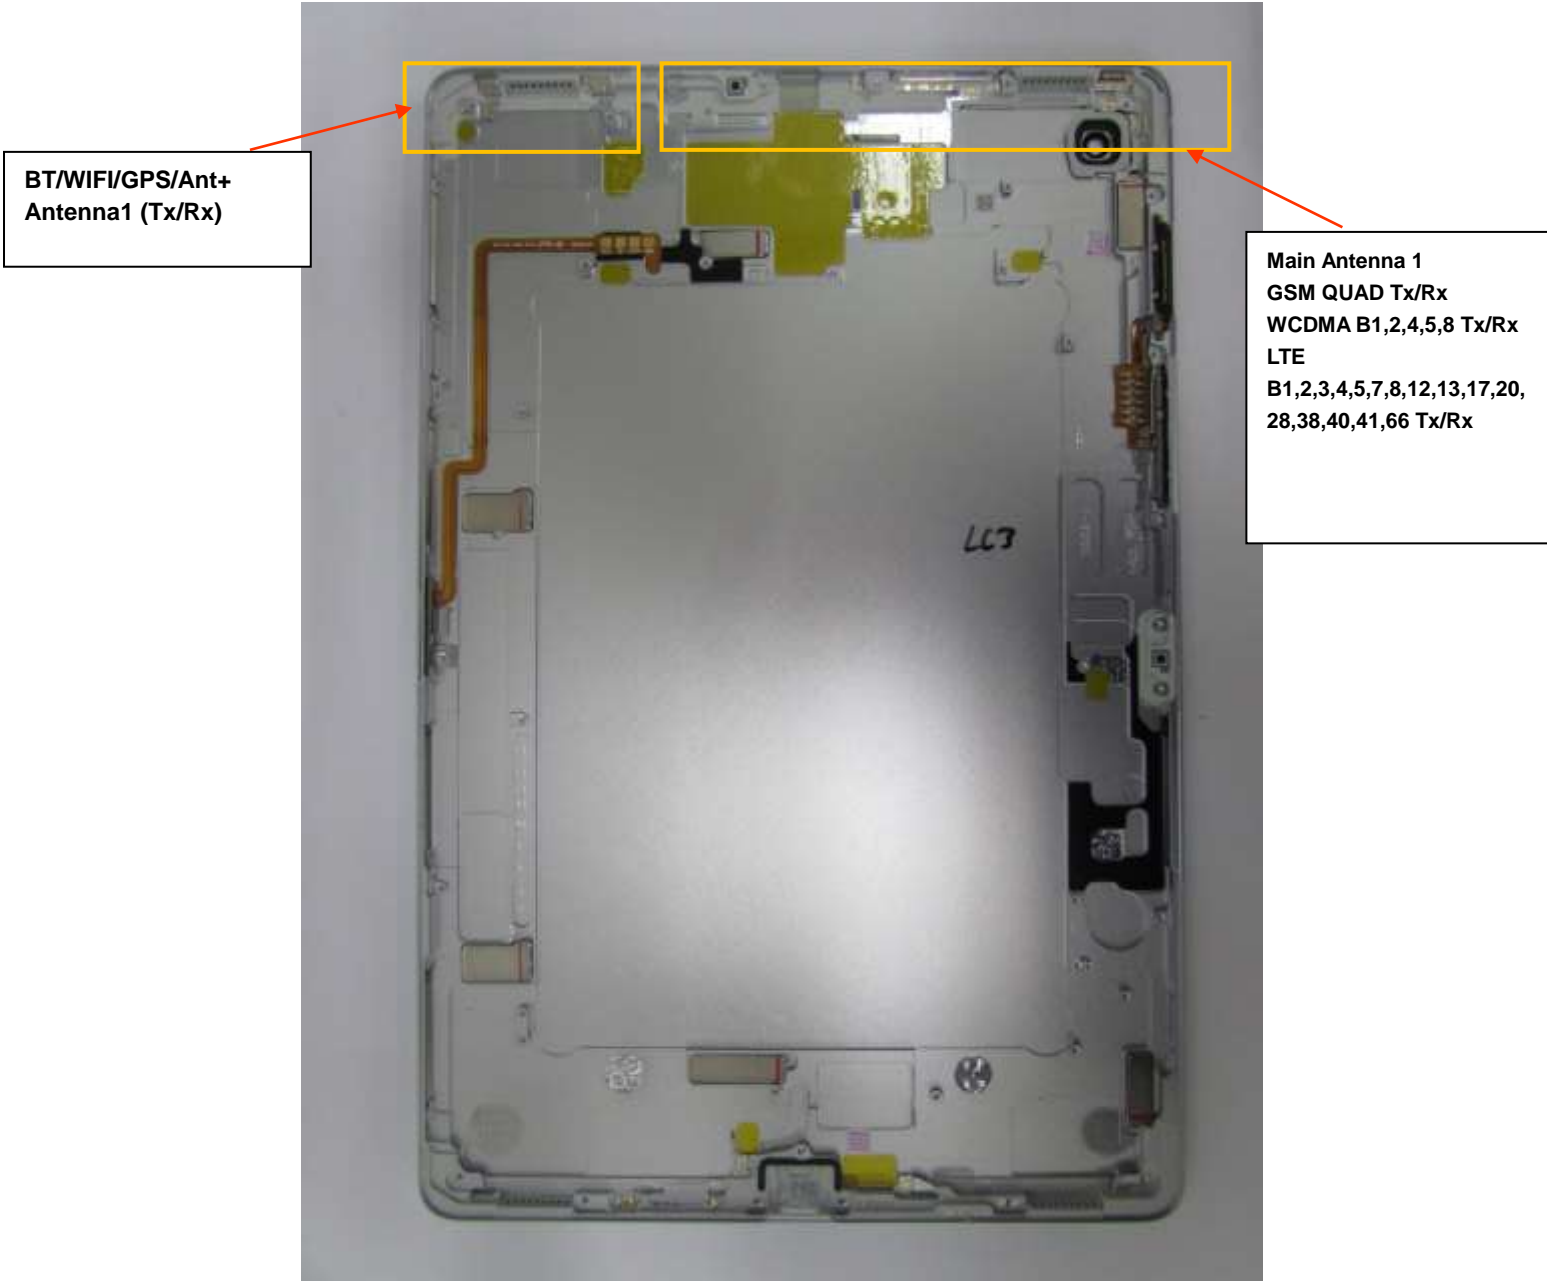

- INTERNAL PHOTOGRAPHS

■ MAIN / Bluetooth & WLAN ANTENNA INTERNAL PHOTO

BT/WIFI/GPS/Ant+
Antenna1 (Tx/Rx)

Main Antenna 1
GSM QUAD Tx/Rx
WCDMA B1,2,4,5,8 Tx/Rx
LTE
B1,2,3,4,5,7,8,12,13,17,20,
28,38,40,41,66 Tx/Rx

■ INTERNAL PHOTO

■ INTERNAL PHOTO

■ INTERNAL PHOTO

■ INTERNAL PHOTO

■ INTERNAL PHOTO

■ INTERNAL PHOTO

■ INTERNAL PHOTO

■ INTERNAL PHOTO