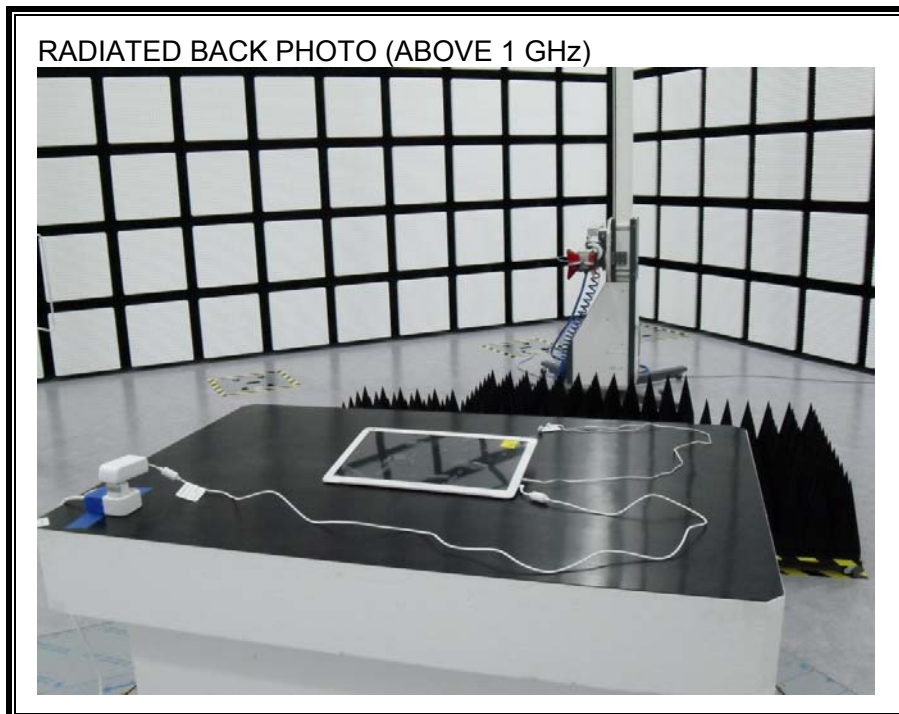

10. SETUP PHOTOS

ANTENNA PORT CONDUCTED RF MEASUREMENT SETUP

RADIATED RF MEASUREMENT SETUP (BELOW 1 GHz)

RADIATED RF MEASUREMENT SETUP (ABOVE 1 GHz)

RADIATED RF MEASUREMENT SETUP FOR PORTABLE CONFIGURATION

POWERLINE CONDUCTED EMISSIONS MEASUREMENT SETUP

END OF REPORT