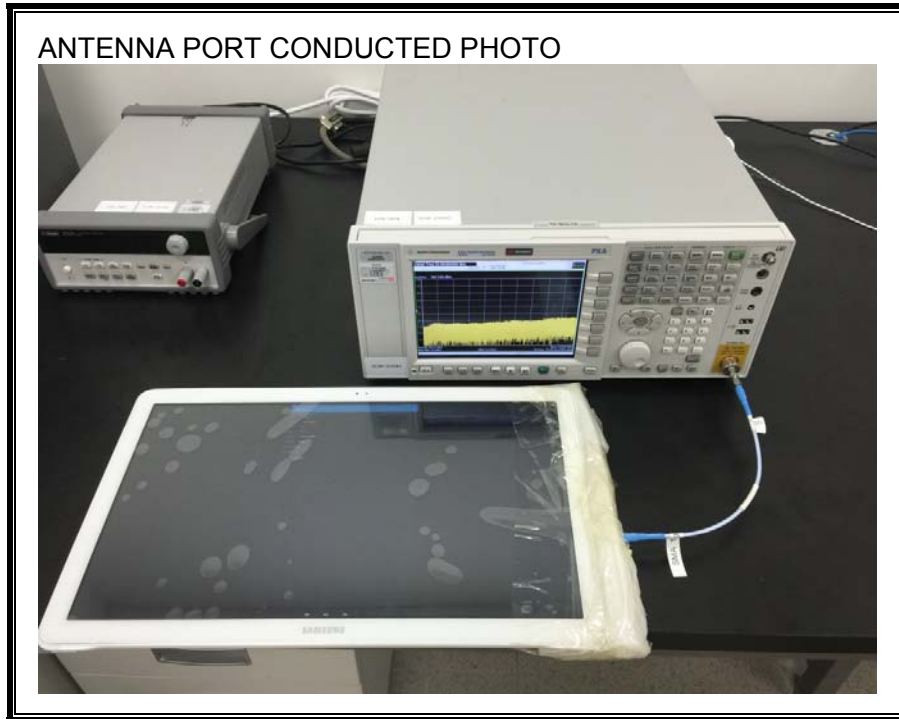

10. SETUP PHOTOS

ANTENNA PORT CONDUCTED RF MEASUREMENT SETUP

RADIATED RF MEASUREMENT SETUP (BELOW 1 GHz)

RADIATED RF MEASUREMENT SETUP (ABOVE 1 GHz)

RADIATED RF MEASUREMENT SETUP FOR PORTABLE CONFIGURATION

POWERLINE CONDUCTED EMISSIONS MEASUREMENT SETUP

END OF REPORT