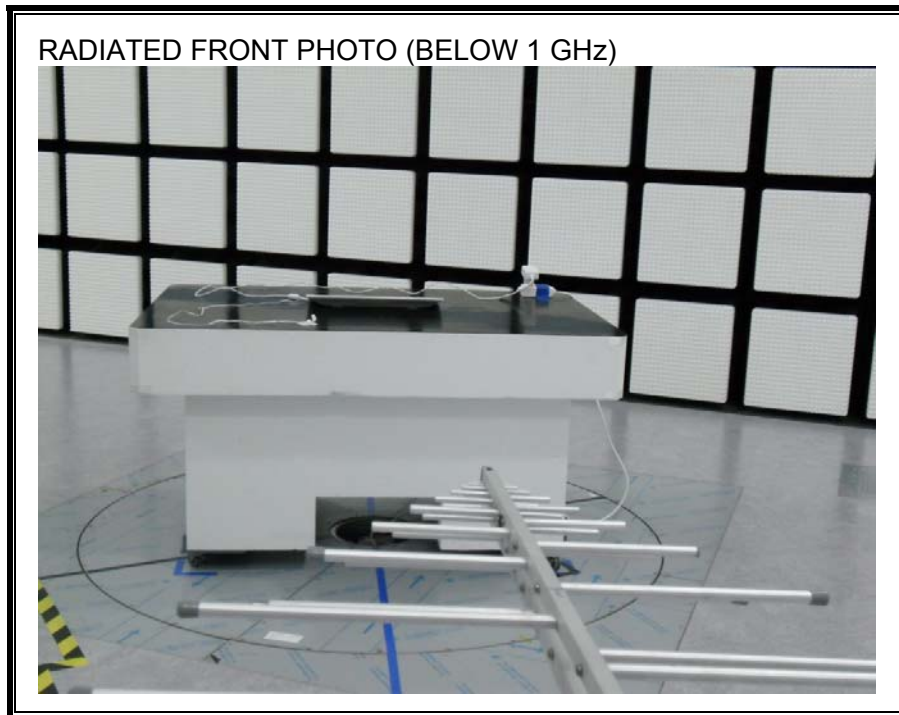

10. SETUP PHOTOS

ANTENNA PORT CONDUCTED RF MEASUREMENT SETUP

RADIATED RF MEASUREMENT SETUP (BELOW 1 GHz)

RADIATED RF MEASUREMENT SETUP (ABOVE 1 GHz)

RADIATED RF MEASUREMENT SETUP FOR PORTABLE CONFIGURATION

POWERLINE CONDUCTED EMISSIONS MEASUREMENT SETUP

END OF REPORT