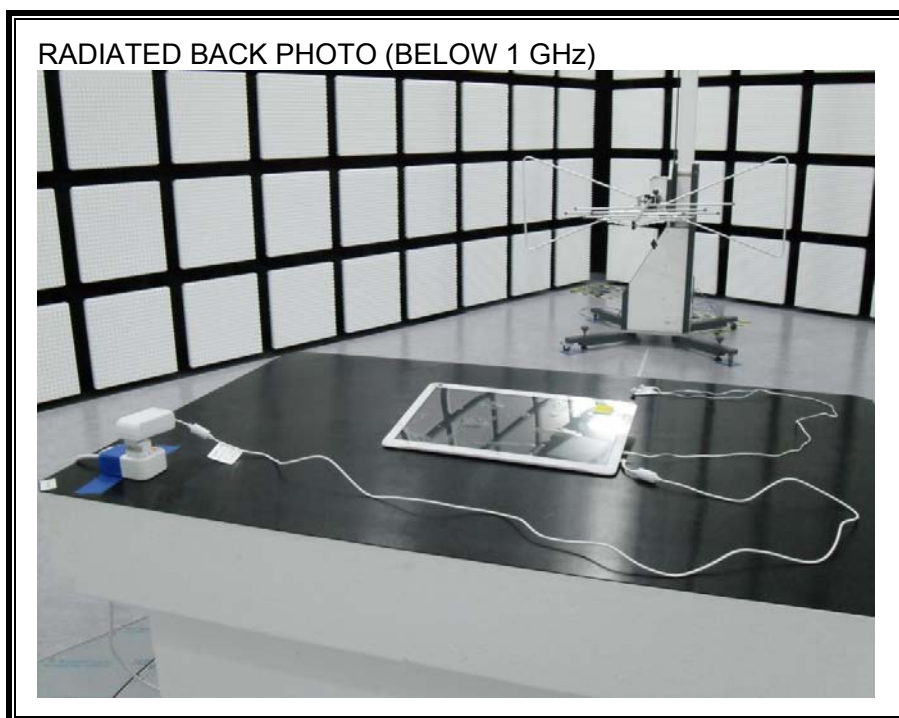

10. SETUP PHOTOS

ANTENNA PORT CONDUCTED RF MEASUREMENT SETUP

RADIATED RF MEASUREMENT SETUP (BELOW 1 GHz)

RADIATED RF MEASUREMENT SETUP (ABOVE 1 GHz)

RADIATED RF MEASUREMENT SETUP FOR PORTABLE CONFIGURATION

POWERLINE CONDUCTED EMISSIONS MEASUREMENT SETUP

END OF REPORT