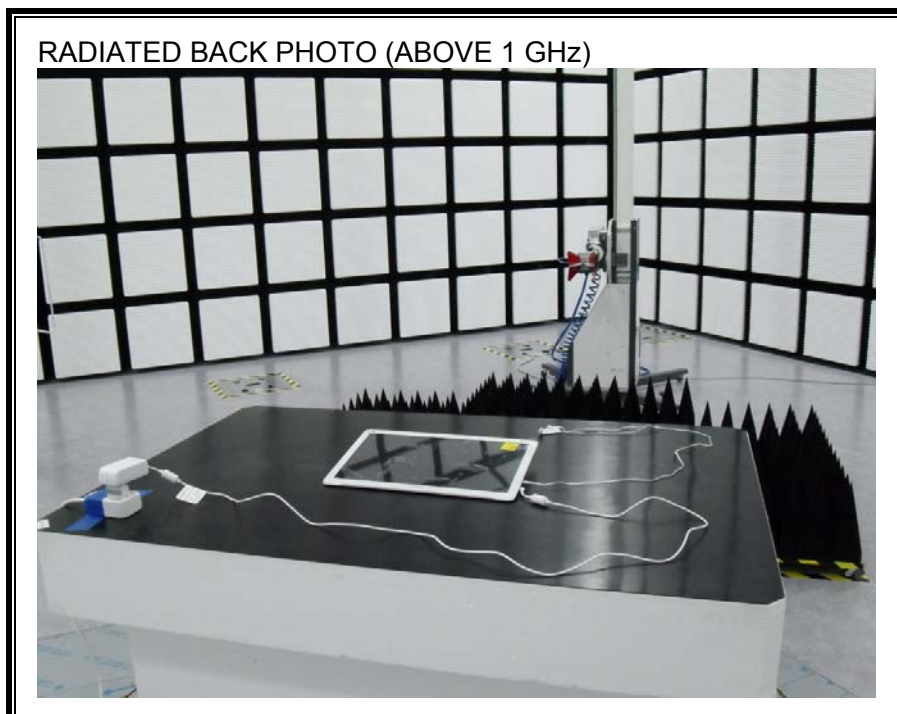

12. SETUP PHOTOS

ANTENNA PORT CONDUCTED RF MEASUREMENT SETUP

RADIATED RF MEASUREMENT SETUP (BELOW 1 GHz)

RADIATED RF MEASUREMENT SETUP (ABOVE 1 GHz)

RADIATED RF MEASUREMENT SETUP FOR PORTABLE CONFIGURATION

ENVIRONMENTAL CHAMBER PHOTO

END OF REPORT