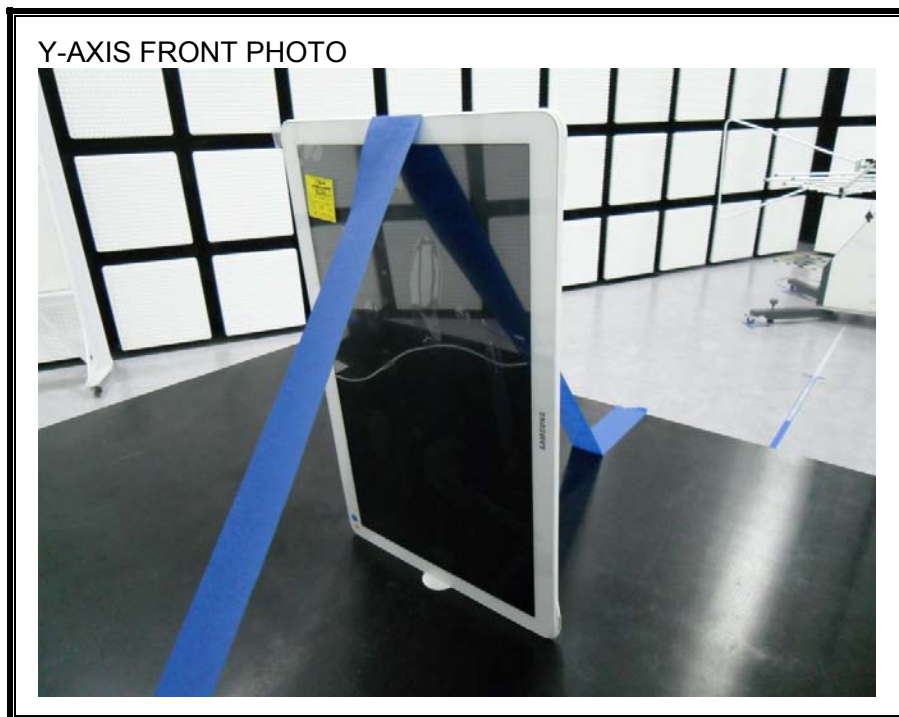

12. SETUP PHOTOS

ANTENNA PORT CONDUCTED RF MEASUREMENT SETUP

RADIATED RF MEASUREMENT SETUP (BELOW 1 GHz)

RADIATED RF MEASUREMENT SETUP (ABOVE 1 GHz)

RADIATED RF MEASUREMENT SETUP FOR PORTABLE CONFIGURATION

ENVIRONMENTAL CHAMBER PHOTO

END OF REPORT