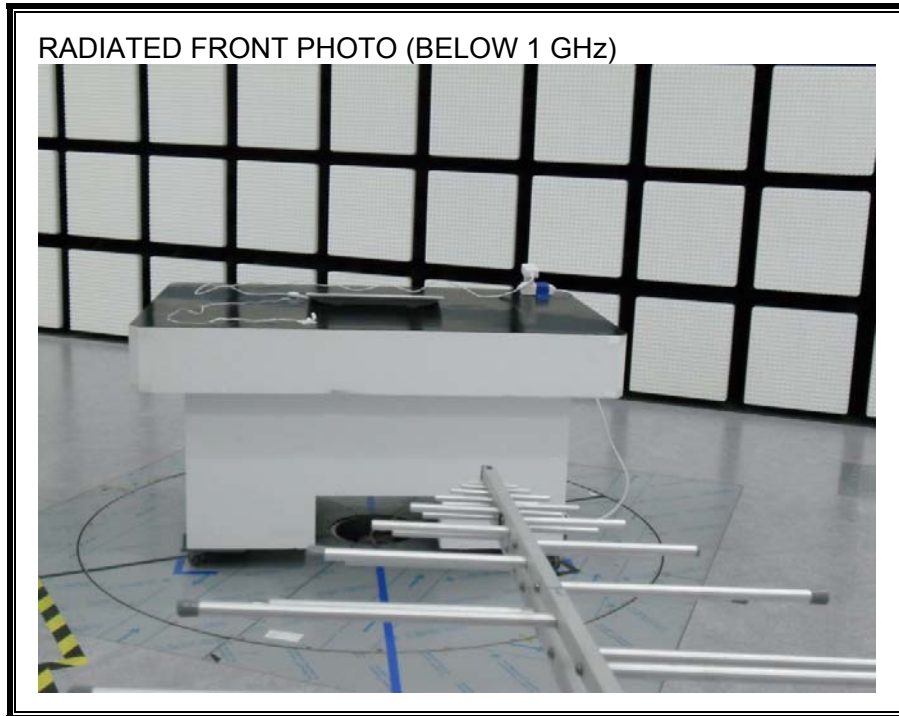

12. SETUP PHOTOS

ANTENNA PORT CONDUCTED RF MEASUREMENT SETUP

RADIATED RF MEASUREMENT SETUP (BELOW 1 GHz)

RADIATED RF MEASUREMENT SETUP (ABOVE 1 GHz)

RADIATED RF MEASUREMENT SETUP FOR PORTABLE CONFIGURATION

ENVIRONMENTAL CHAMBER PHOTO

END OF REPORT