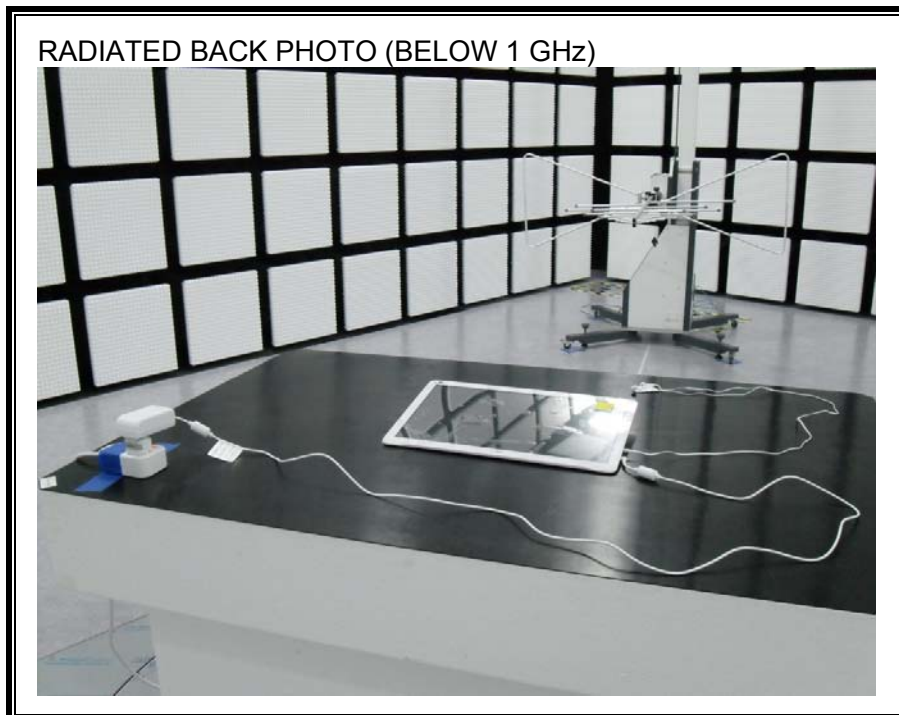

12. SETUP PHOTOS

ANTENNA PORT CONDUCTED RF MEASUREMENT SETUP

RADIATED RF MEASUREMENT SETUP (BELOW 1 GHz)

RADIATED RF MEASUREMENT SETUP (ABOVE 1 GHz)

RADIATED RF MEASUREMENT SETUP FOR PORTABLE CONFIGURATION

ENVIRONMENTAL CHAMBER PHOTO

END OF REPORT