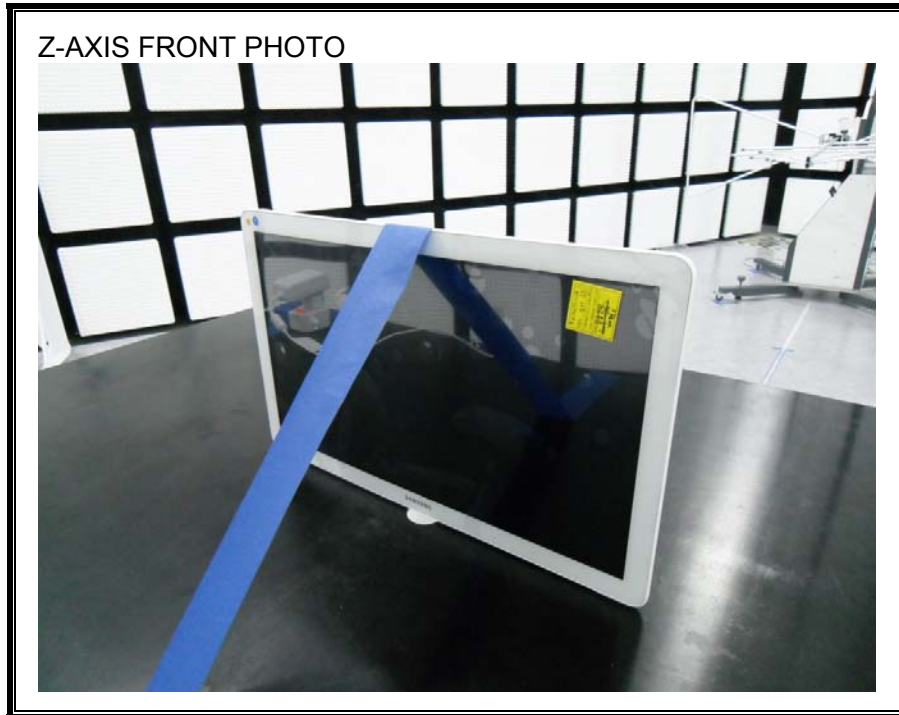

12. SETUP PHOTOS

ANTENNA PORT CONDUCTED RF MEASUREMENT SETUP

RADIATED RF MEASUREMENT SETUP (BELOW 1 GHz)

RADIATED RF MEASUREMENT SETUP (ABOVE 1 GHz)

RADIATED RF MEASUREMENT SETUP FOR PORTABLE CONFIGURATION

ENVIRONMENTAL CHAMBER PHOTO

END OF REPORT