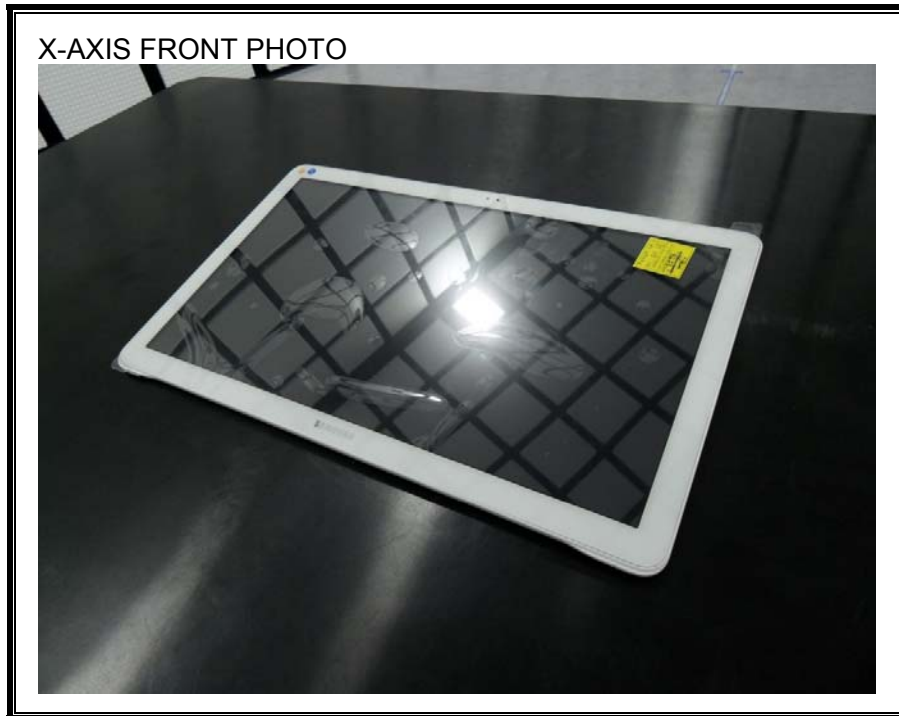

12. SETUP PHOTOS

ANTENNA PORT CONDUCTED RF MEASUREMENT SETUP

RADIATED RF MEASUREMENT SETUP (BELOW 1 GHz)

RADIATED RF MEASUREMENT SETUP (ABOVE 1 GHz)

RADIATED RF MEASUREMENT SETUP FOR PORTABLE CONFIGURATION

ENVIRONMENTAL CHAMBER PHOTO

END OF REPORT