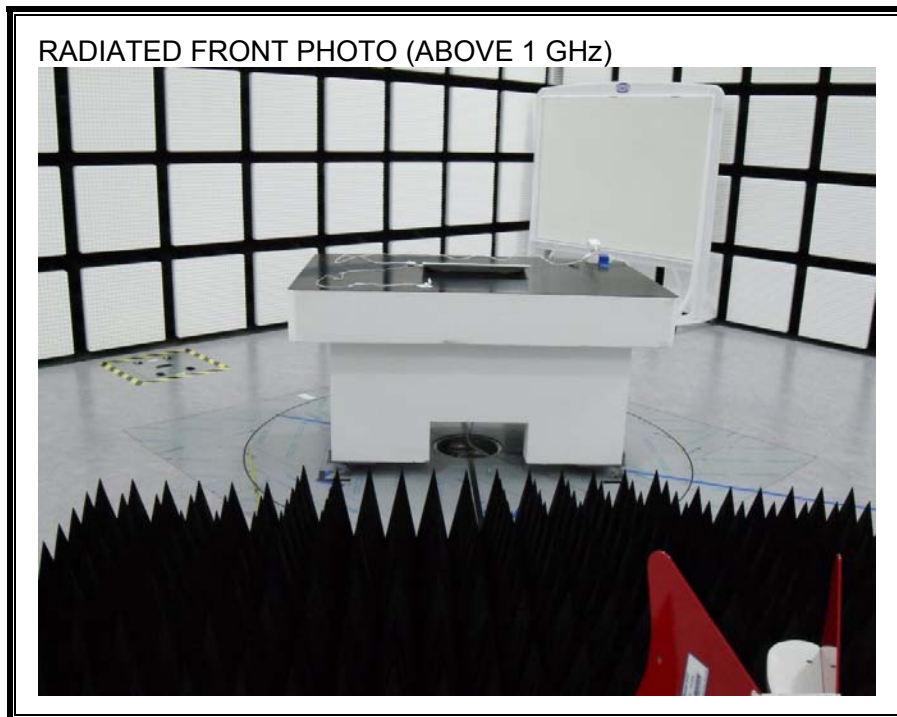

12. SETUP PHOTOS

ANTENNA PORT CONDUCTED RF MEASUREMENT SETUP

RADIATED RF MEASUREMENT SETUP (BELOW 1 GHz)

RADIATED RF MEASUREMENT SETUP (ABOVE 1 GHz)

RADIATED RF MEASUREMENT SETUP FOR PORTABLE CONFIGURATION

ENVIRONMENTAL CHAMBER PHOTO

END OF REPORT