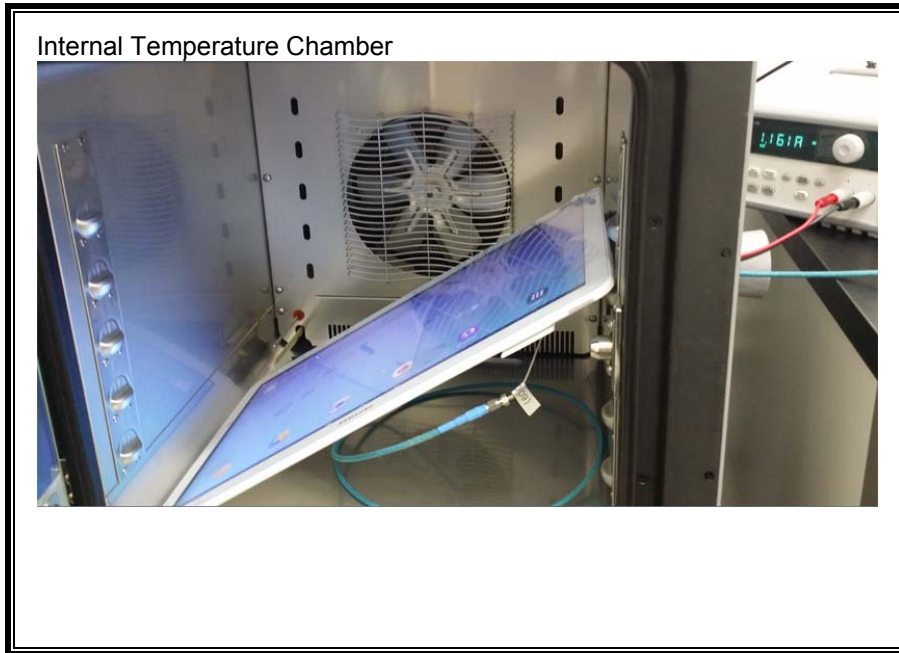

12. SETUP PHOTOS

ANTENNA PORT CONDUCTED RF MEASUREMENT SETUP

RADIATED RF MEASUREMENT SETUP (BELOW 1 GHz)

RADIATED RF MEASUREMENT SETUP (ABOVE 1 GHz)

RADIATED RF MEASUREMENT SETUP FOR PORTABLE CONFIGURATION

ENVIRONMENTAL CHAMBER PHOTO

END OF REPORT