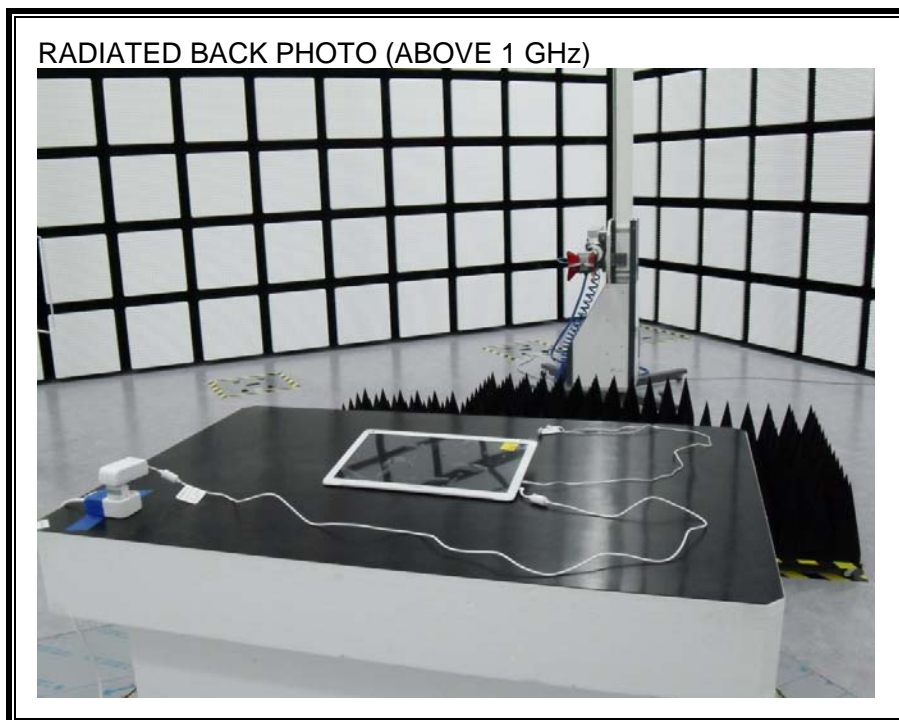

13. SETUP PHOTOS

ANTENNA PORT CONDUCTED RF MEASUREMENT SETUP

RADIATED RF MEASUREMENT SETUP (BELOW 1 GHz)

RADIATED RF MEASUREMENT SETUP (ABOVE 1 GHz)

RADIATED RF MEASUREMENT SETUP FOR PORTABLE CONFIGURATION

POWERLINE CONDUCTED EMISSIONS MEASUREMENT SETUP

END OF REPORT