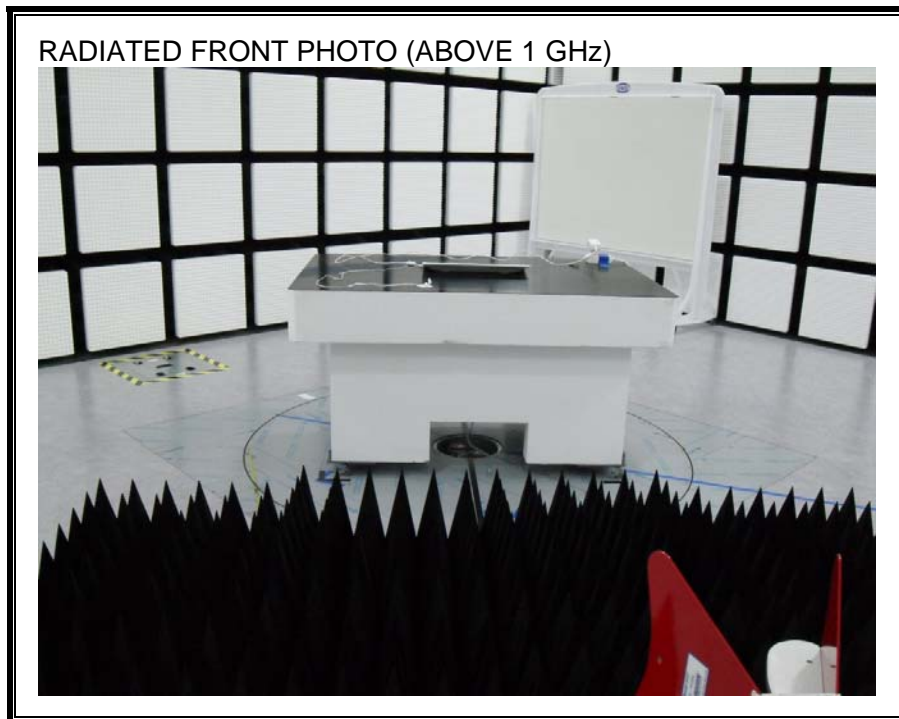

13. SETUP PHOTOS

ANTENNA PORT CONDUCTED RF MEASUREMENT SETUP

RADIATED RF MEASUREMENT SETUP (BELOW 1 GHz)

RADIATED RF MEASUREMENT SETUP (ABOVE 1 GHz)

RADIATED RF MEASUREMENT SETUP FOR PORTABLE CONFIGURATION

POWERLINE CONDUCTED EMISSIONS MEASUREMENT SETUP

END OF REPORT