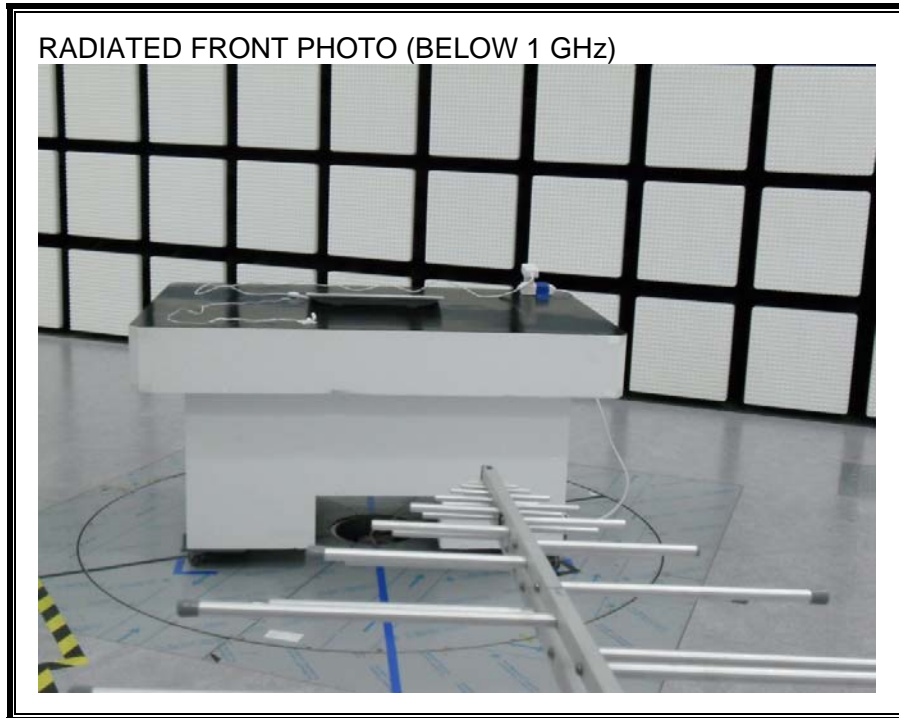

13. SETUP PHOTOS

ANTENNA PORT CONDUCTED RF MEASUREMENT SETUP

RADIATED RF MEASUREMENT SETUP (BELOW 1 GHz)

RADIATED RF MEASUREMENT SETUP (ABOVE 1 GHz)

RADIATED RF MEASUREMENT SETUP FOR PORTABLE CONFIGURATION

POWERLINE CONDUCTED EMISSIONS MEASUREMENT SETUP

END OF REPORT