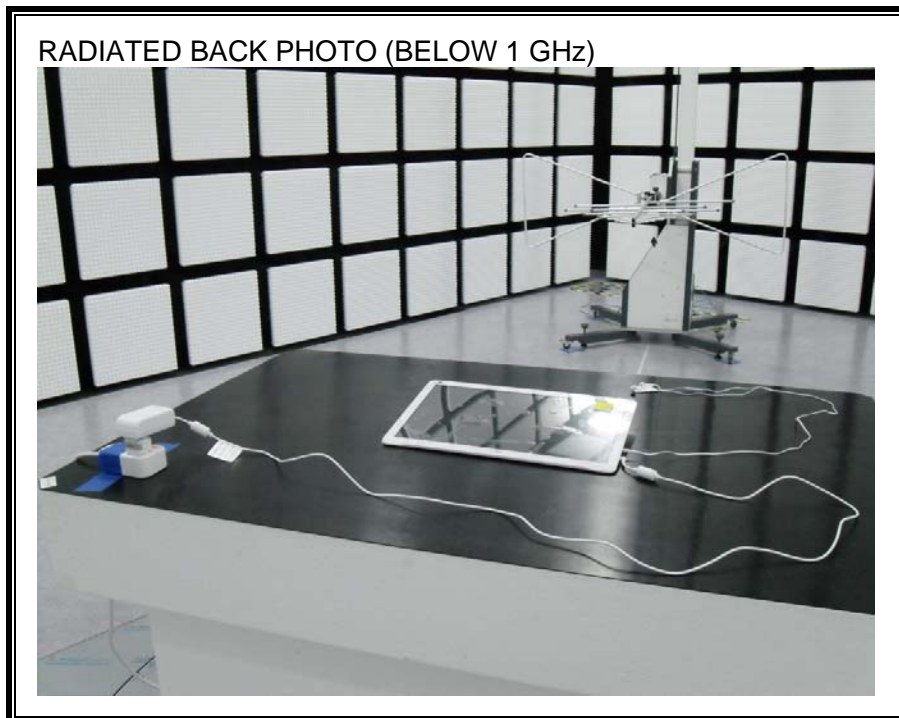

13. SETUP PHOTOS

ANTENNA PORT CONDUCTED RF MEASUREMENT SETUP

RADIATED RF MEASUREMENT SETUP (BELOW 1 GHz)

RADIATED RF MEASUREMENT SETUP (ABOVE 1 GHz)

RADIATED RF MEASUREMENT SETUP FOR PORTABLE CONFIGURATION

POWERLINE CONDUCTED EMISSIONS MEASUREMENT SETUP

END OF REPORT