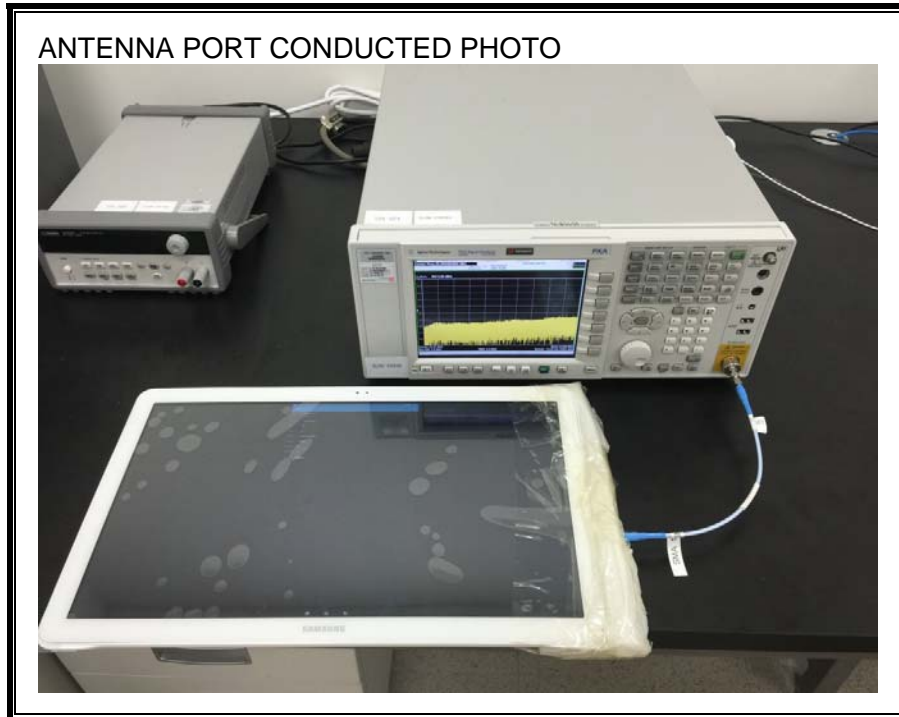

13. SETUP PHOTOS

ANTENNA PORT CONDUCTED RF MEASUREMENT SETUP

RADIATED RF MEASUREMENT SETUP (BELOW 1 GHz)

RADIATED RF MEASUREMENT SETUP (ABOVE 1 GHz)

RADIATED RF MEASUREMENT SETUP FOR PORTABLE CONFIGURATION

POWERLINE CONDUCTED EMISSIONS MEASUREMENT SETUP

END OF REPORT