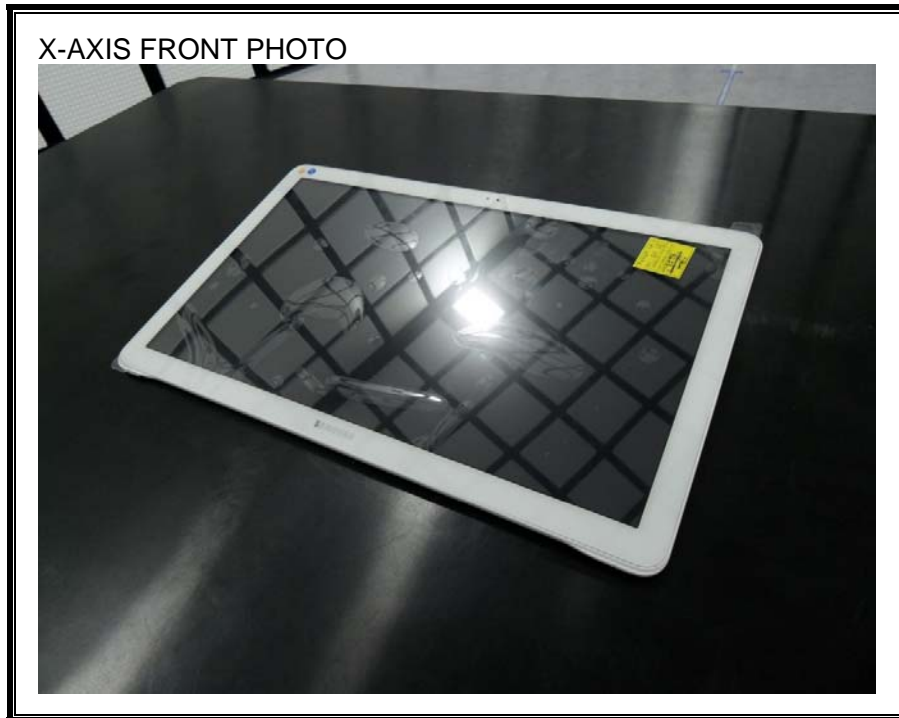

13. SETUP PHOTOS

ANTENNA PORT CONDUCTED RF MEASUREMENT SETUP

RADIATED RF MEASUREMENT SETUP (BELOW 1 GHz)

RADIATED RF MEASUREMENT SETUP (ABOVE 1 GHz)

RADIATED RF MEASUREMENT SETUP FOR PORTABLE CONFIGURATION

POWERLINE CONDUCTED EMISSIONS MEASUREMENT SETUP

END OF REPORT