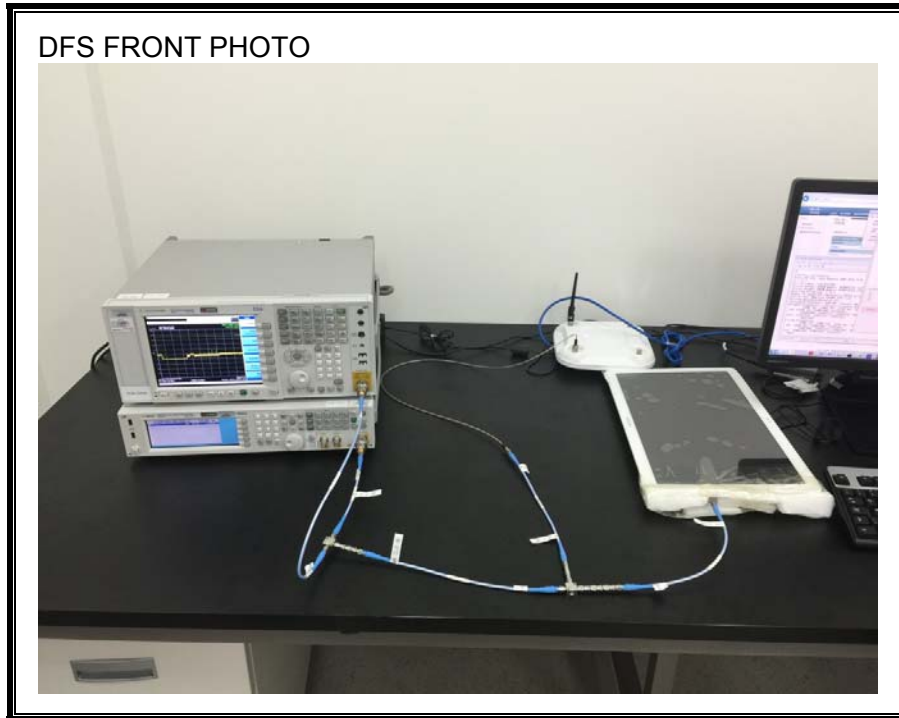

### ANTENNA PORT CONDUCTED RF MEASUREMENT SETUP

**RADIATED RF MEASUREMENT SETUP (BELOW 1 GHz)**

**RADIATED RF MEASUREMENT SETUP (ABOVE 1 GHz)**

**RADIATED RF MEASUREMENT SETUP FOR PORTABLE CONFIGURATION**

**POWERLINE CONDUCTED EMISSIONS MEASUREMENT SETUP**

**DYNAMIC FREQUENCY SELECTION MEASUREMENT SETUP**

**END OF REPORT**