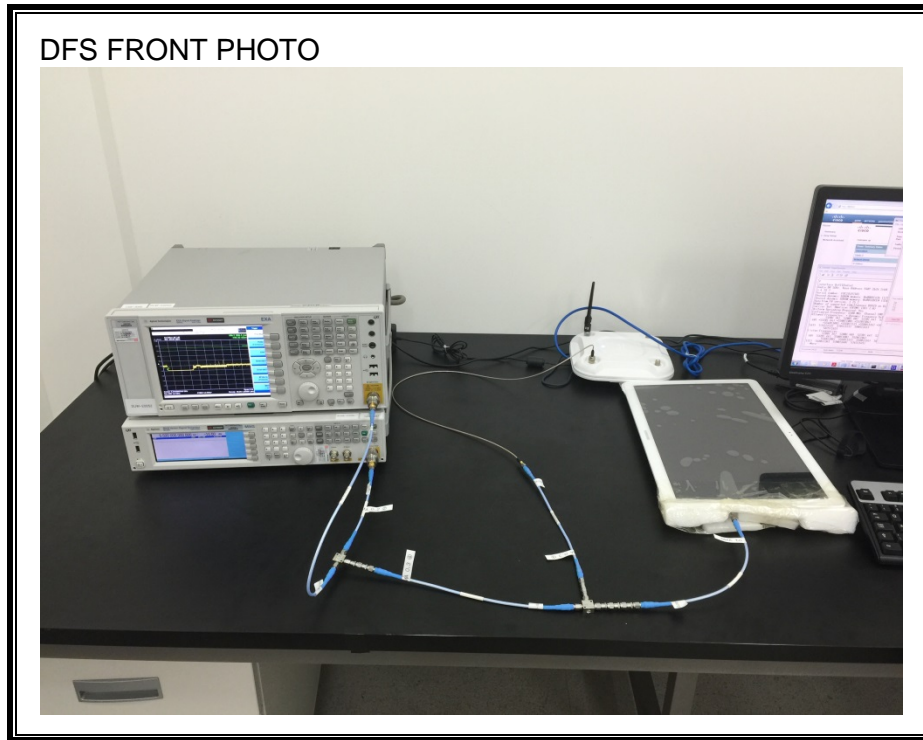

15. SETUP PHOTOS

ANTENNA PORT CONDUCTED RF MEASUREMENT SETUP

RADIATED RF MEASUREMENT SETUP (BELOW 1 GHz)

RADIATED RF MEASUREMENT SETUP (ABOVE 1 GHz)

RADIATED RF MEASUREMENT SETUP FOR PORTABLE CONFIGURATION

POWERLINE CONDUCTED EMISSIONS MEASUREMENT SETUP

DYNAMIC FREQUENCY SELECTION MEASUREMENT SETUP

END OF REPORT