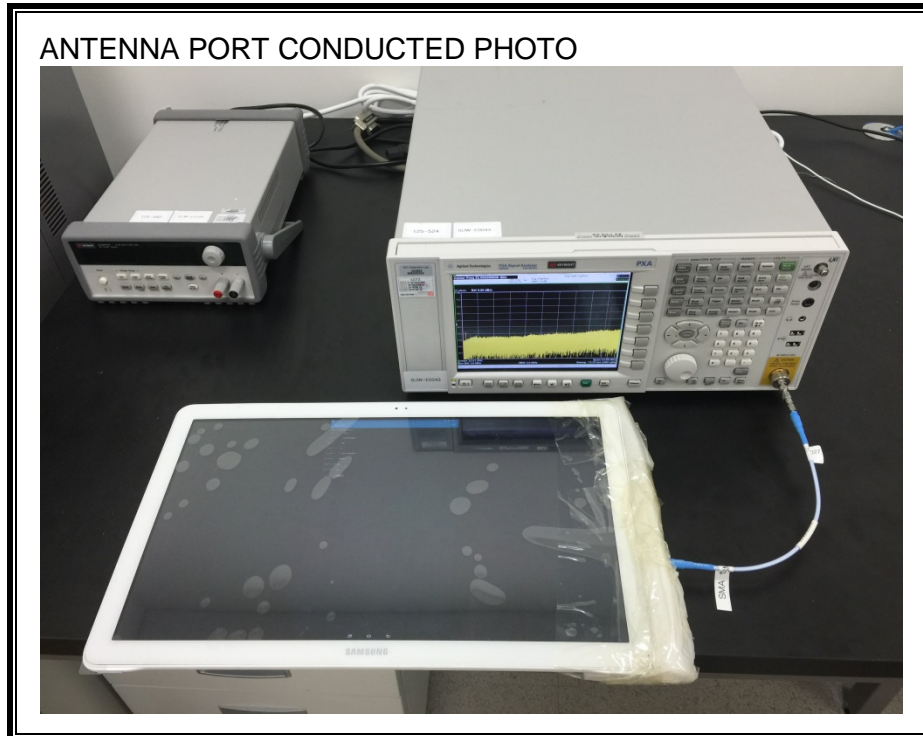

15. SETUP PHOTOS

ANTENNA PORT CONDUCTED RF MEASUREMENT SETUP

RADIATED RF MEASUREMENT SETUP (BELOW 1 GHz)

RADIATED RF MEASUREMENT SETUP (ABOVE 1 GHz)

RADIATED RF MEASUREMENT SETUP FOR PORTABLE CONFIGURATION

POWERLINE CONDUCTED EMISSIONS MEASUREMENT SETUP

DYNAMIC FREQUENCY SELECTION MEASUREMENT SETUP

END OF REPORT