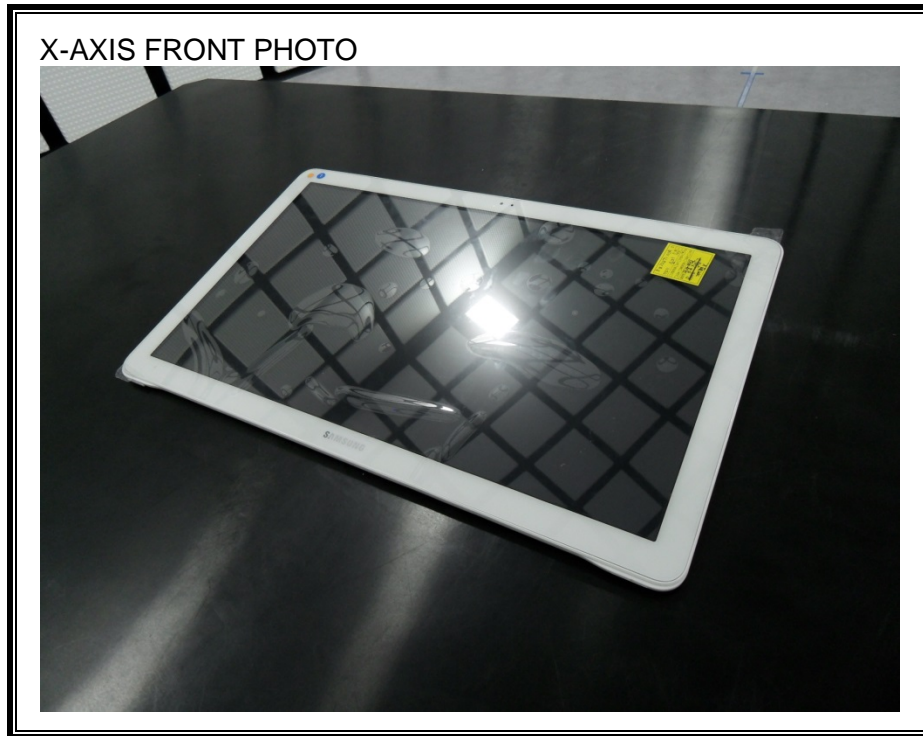

15. SETUP PHOTOS

ANTENNA PORT CONDUCTED RF MEASUREMENT SETUP

RADIATED RF MEASUREMENT SETUP (BELOW 1 GHz)

RADIATED RF MEASUREMENT SETUP (ABOVE 1 GHz)

RADIATED RF MEASUREMENT SETUP FOR PORTABLE CONFIGURATION

POWERLINE CONDUCTED EMISSIONS MEASUREMENT SETUP

DYNAMIC FREQUENCY SELECTION MEASUREMENT SETUP

END OF REPORT