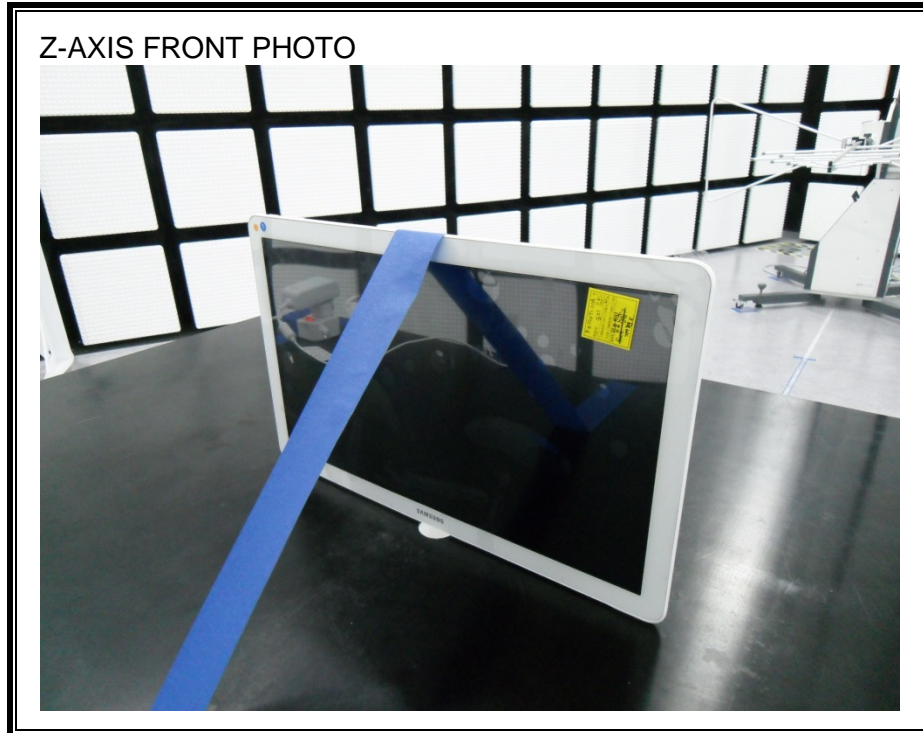

15. SETUP PHOTOS

ANTENNA PORT CONDUCTED RF MEASUREMENT SETUP

RADIATED RF MEASUREMENT SETUP (BELOW 1 GHz)

RADIATED RF MEASUREMENT SETUP (ABOVE 1 GHz)

RADIATED RF MEASUREMENT SETUP FOR PORTABLE CONFIGURATION

POWERLINE CONDUCTED EMISSIONS MEASUREMENT SETUP

DYNAMIC FREQUENCY SELECTION MEASUREMENT SETUP

END OF REPORT