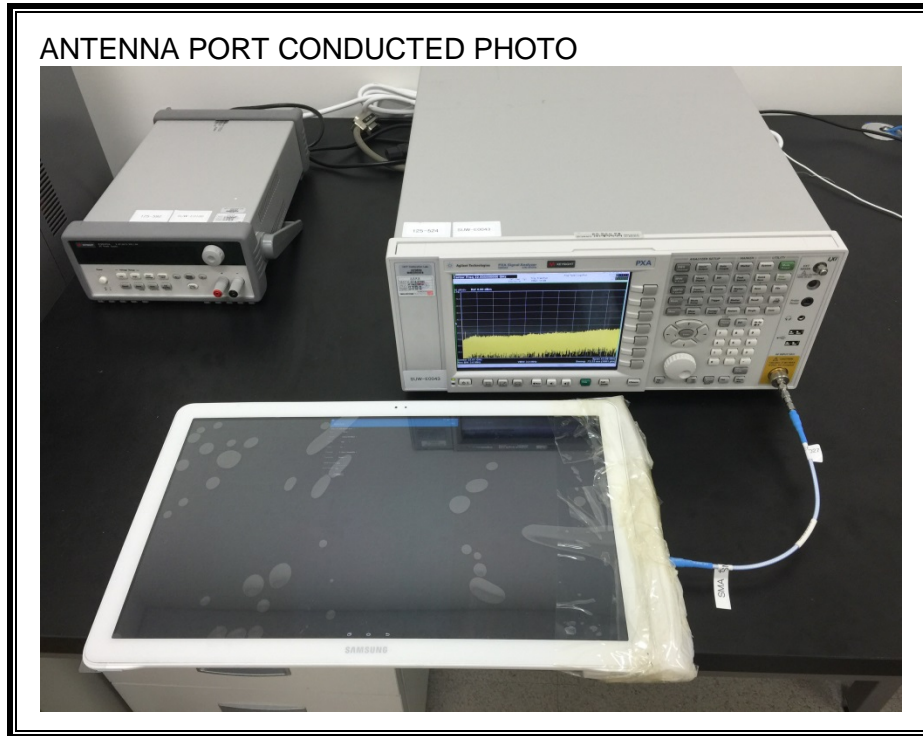

13. SETUP PHOTOS

ANTENNA PORT CONDUCTED RF MEASUREMENT SETUP

RADIATED RF MEASUREMENT SETUP (BELOW 1 GHz)

RADIATED RF MEASUREMENT SETUP (ABOVE 1 GHz)

RADIATED RF MEASUREMENT SETUP FOR PORTABLE CONFIGURATION

POWERLINE CONDUCTED EMISSIONS MEASUREMENT SETUP

END OF REPORT