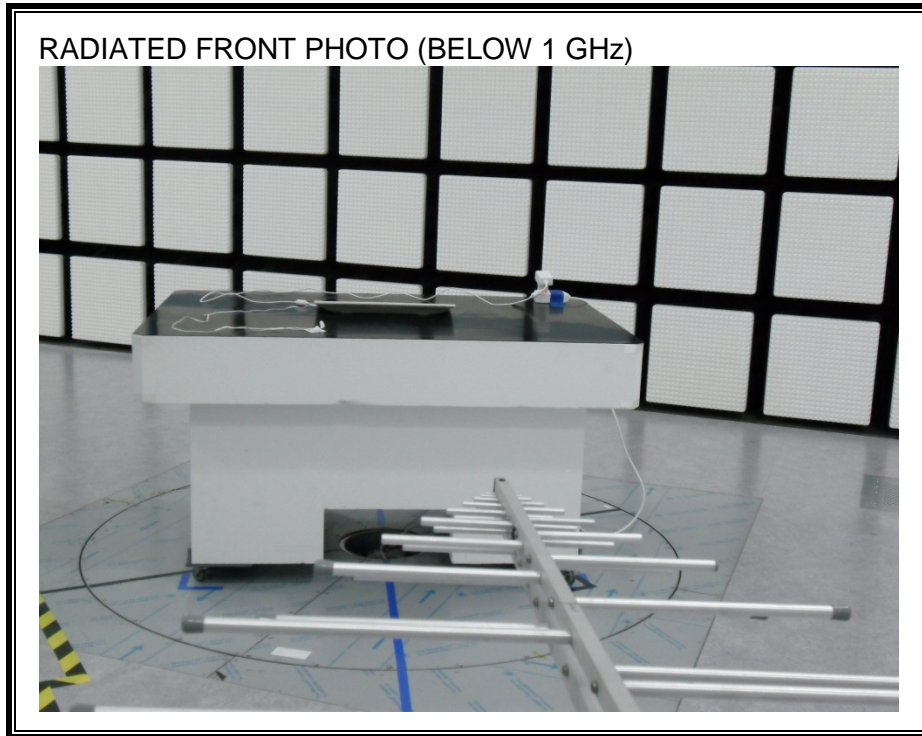

13. SETUP PHOTOS

ANTENNA PORT CONDUCTED RF MEASUREMENT SETUP

RADIATED RF MEASUREMENT SETUP (BELOW 1 GHz)

RADIATED RF MEASUREMENT SETUP (ABOVE 1 GHz)

RADIATED RF MEASUREMENT SETUP FOR PORTABLE CONFIGURATION

POWERLINE CONDUCTED EMISSIONS MEASUREMENT SETUP

END OF REPORT