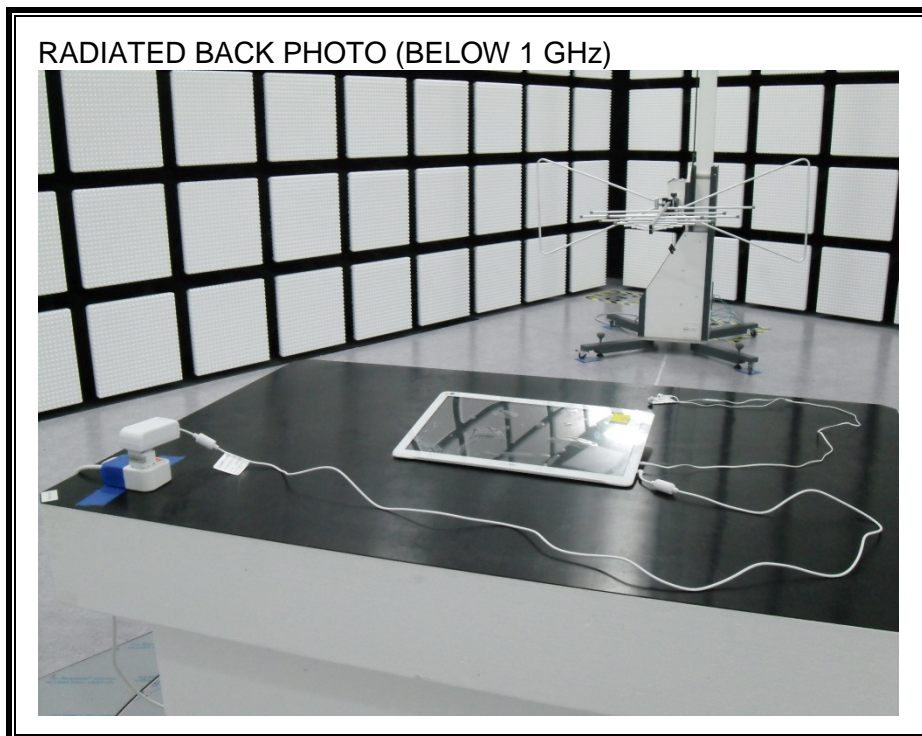

13. SETUP PHOTOS

ANTENNA PORT CONDUCTED RF MEASUREMENT SETUP

RADIATED RF MEASUREMENT SETUP (BELOW 1 GHz)

RADIATED RF MEASUREMENT SETUP (ABOVE 1 GHz)

RADIATED RF MEASUREMENT SETUP FOR PORTABLE CONFIGURATION

POWERLINE CONDUCTED EMISSIONS MEASUREMENT SETUP

END OF REPORT