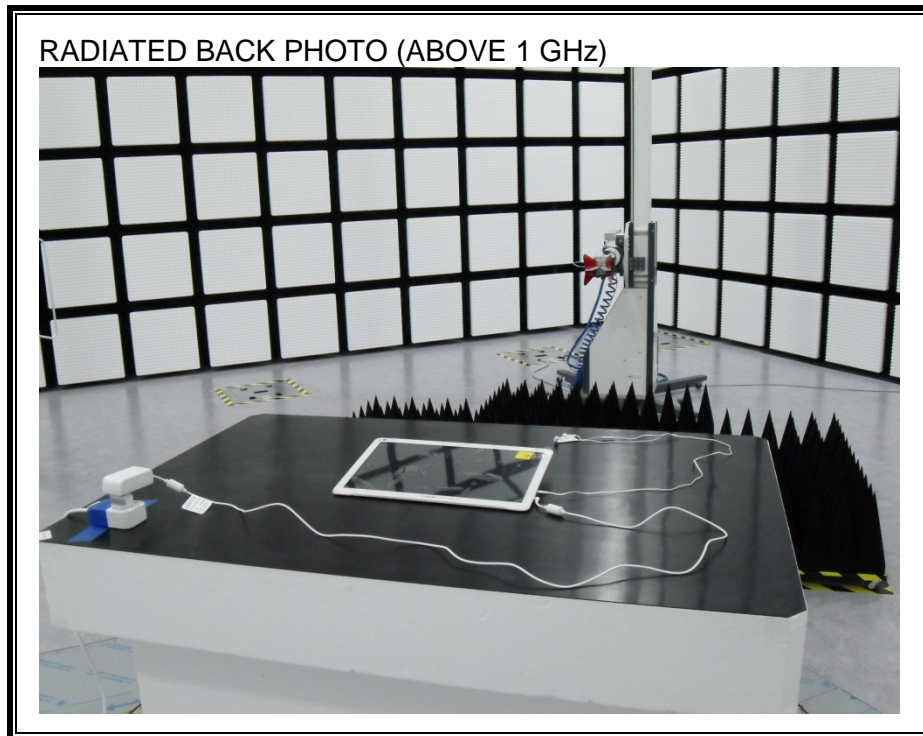

13. SETUP PHOTOS

ANTENNA PORT CONDUCTED RF MEASUREMENT SETUP

RADIATED RF MEASUREMENT SETUP (BELOW 1 GHz)

RADIATED RF MEASUREMENT SETUP (ABOVE 1 GHz)

RADIATED RF MEASUREMENT SETUP FOR PORTABLE CONFIGURATION

POWERLINE CONDUCTED EMISSIONS MEASUREMENT SETUP

END OF REPORT