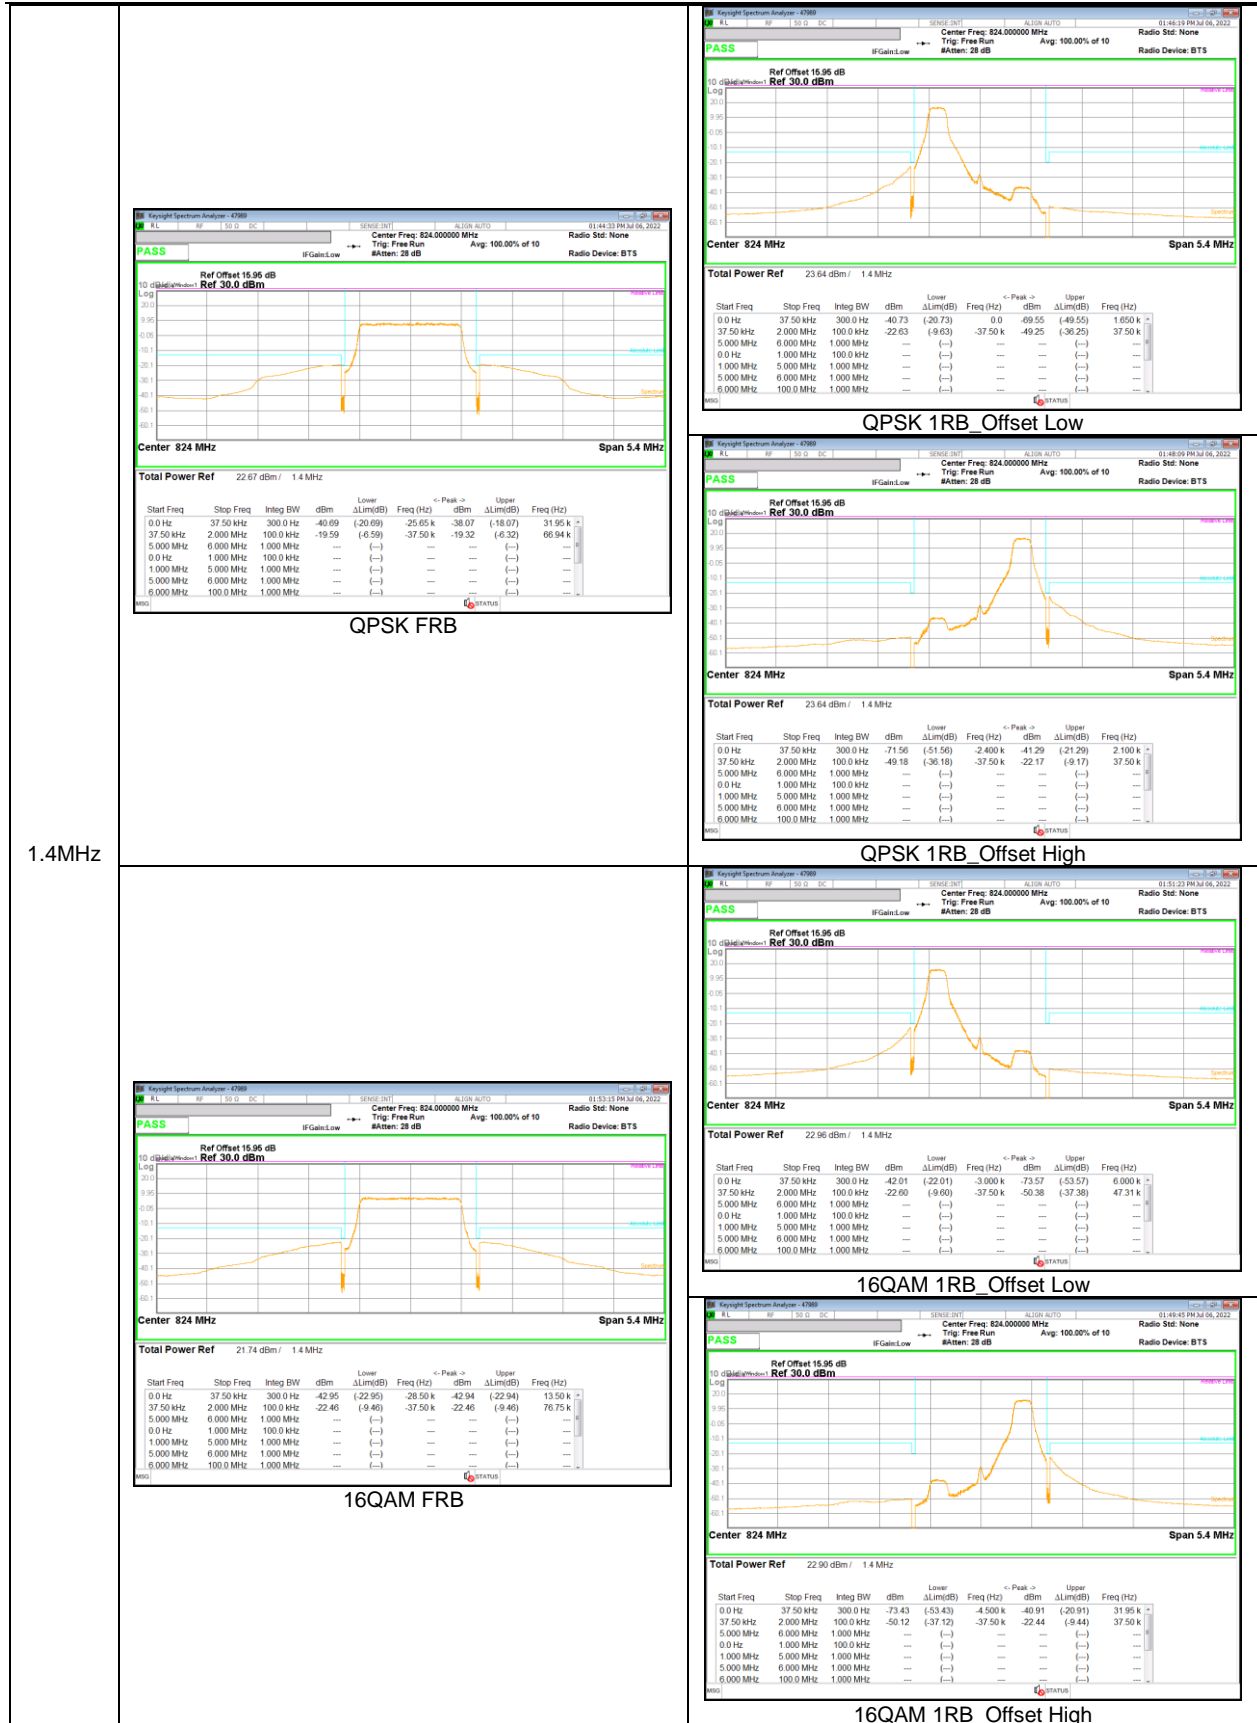

LTE Band 26 (Straddle)

LTE Band 41(PC2)