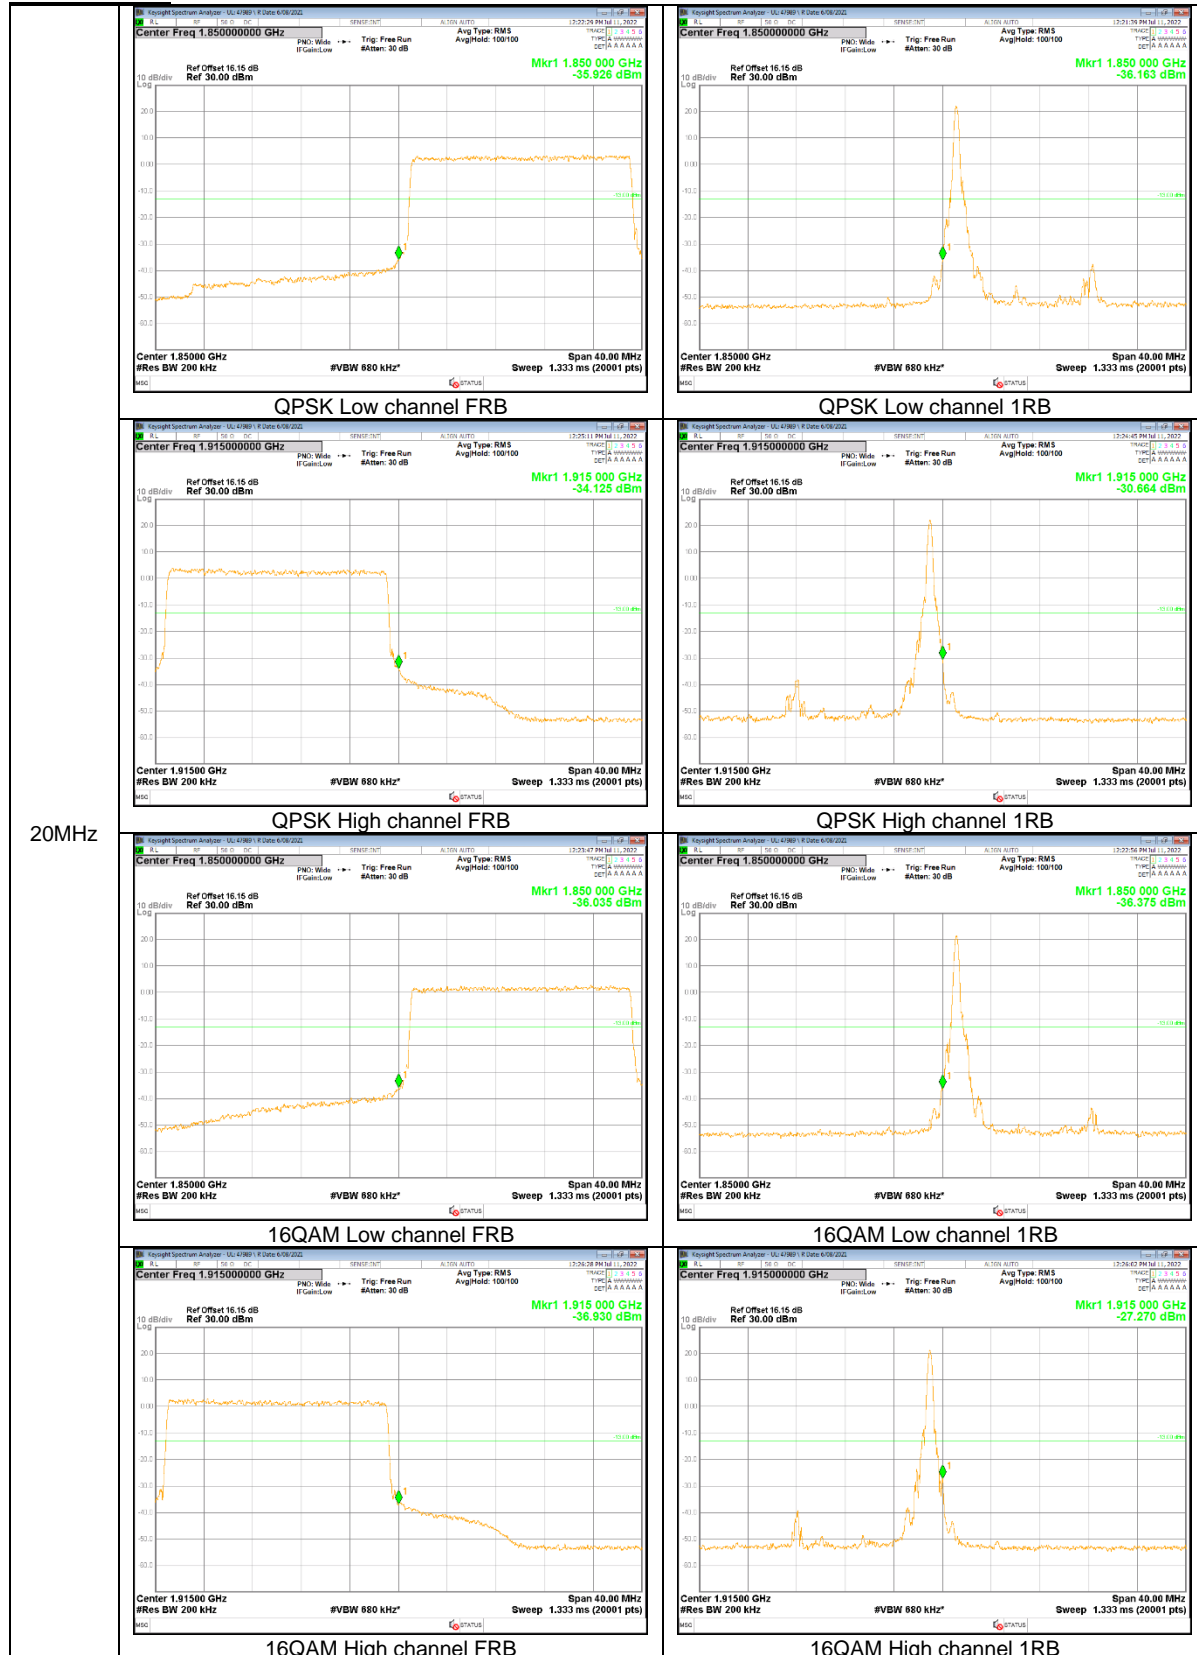

3MHz

1.4MHz

LTE Band 13

LTE
 Band 13
 10MHz

LTE
 Band 13
 10MHz

LTE
 Band 13
 5MHz

LTE Band 14

LTE
 Band 14
 10MHz

LTE
 Band 14
 10MHz

LTE
 Band 14
 5MHz

LTE
 Band 14
 5MHz

LTE Band 25

15MHz

3MHz