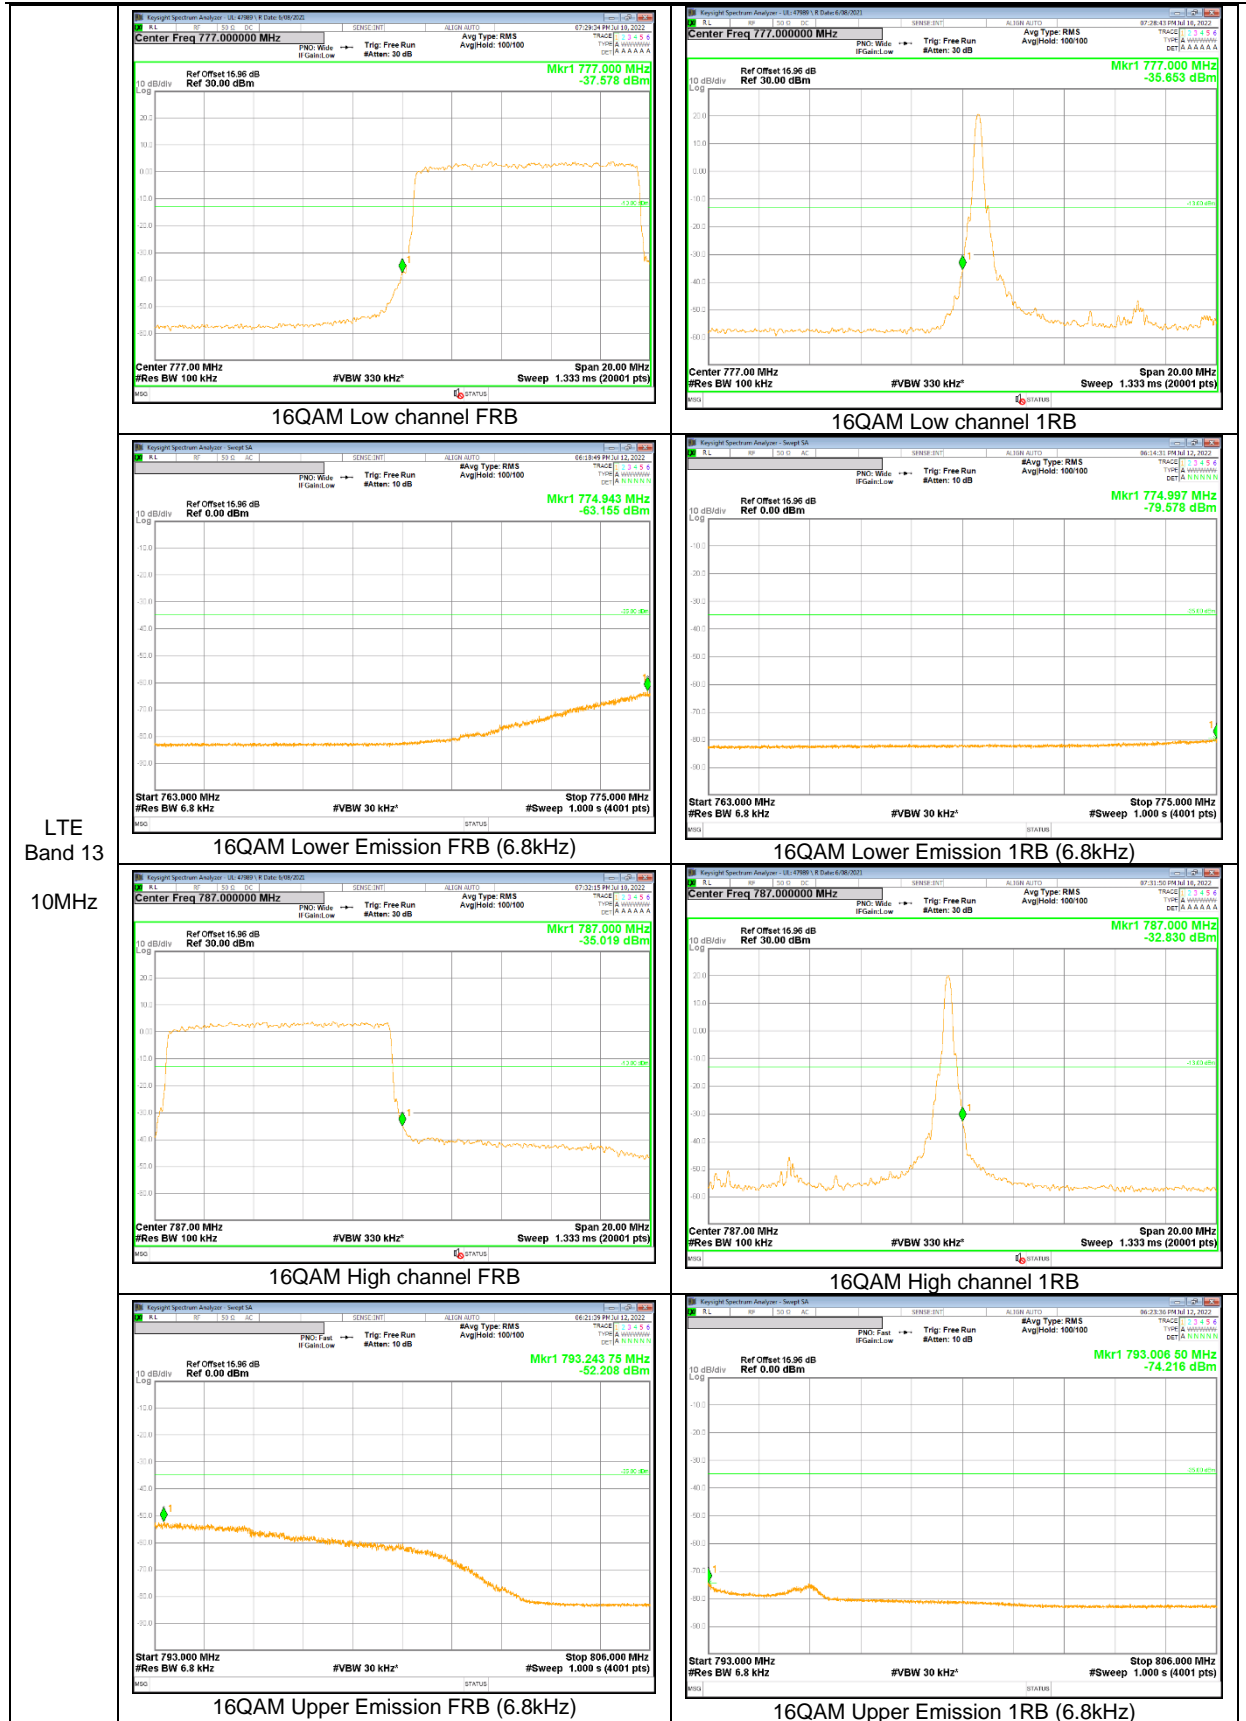

3MHz

1.4MHz

LTE Band 13

LTE
 Band 13
 10MHz

LTE
 Band 13
 10MHz

LTE
 Band 13
 5MHz

LTE Band 14

LTE
 Band 14
 10MHz

LTE
 Band 14
 10MHz

LTE
 Band 14
 5MHz

LTE
 Band 14
 5MHz

LTE Band 25

15MHz

3MHz