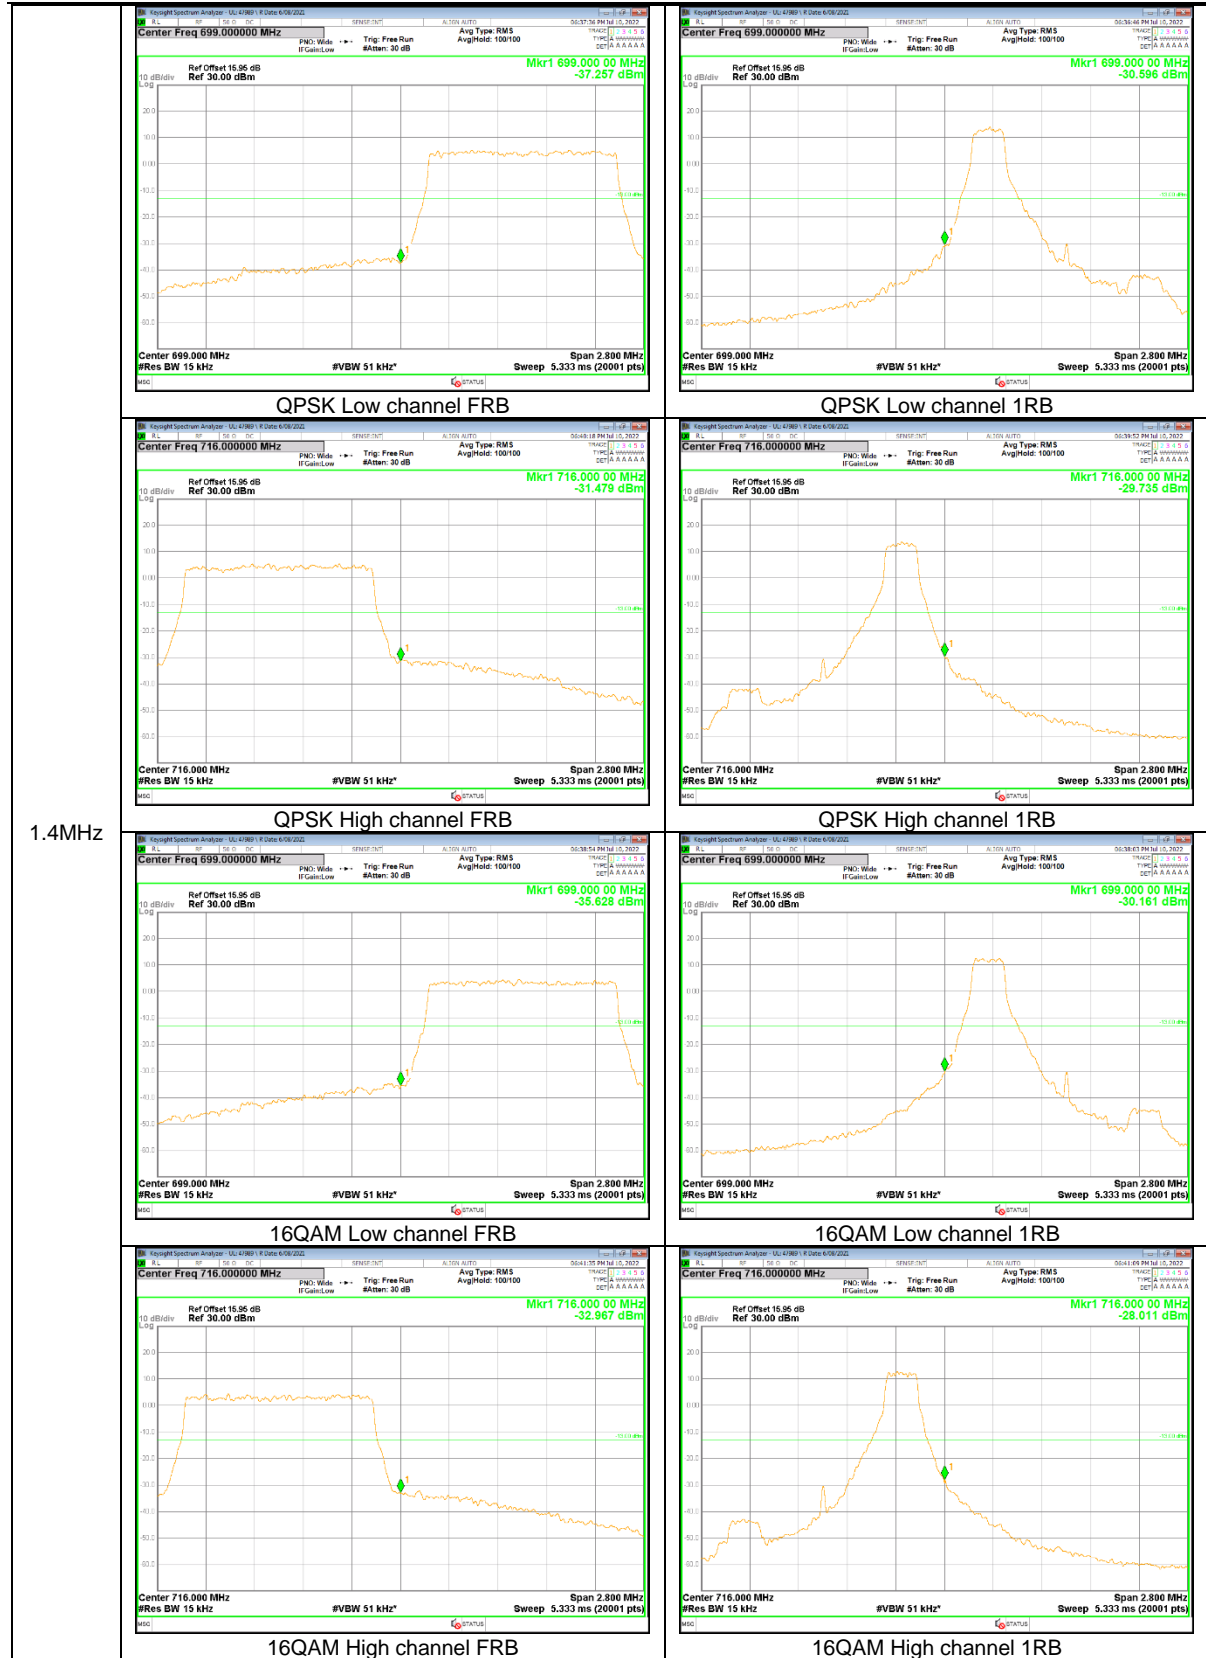

3MHz

1.4MHz

LTE Band 13

LTE
 Band 13
 10MHz

LTE
 Band 13
 10MHz

LTE
 Band 13
 5MHz

LTE Band 14

LTE
 Band 14
 10MHz

LTE
 Band 14
 10MHz

LTE
 Band 14
 5MHz

LTE
 Band 14
 5MHz

LTE Band 25

15MHz

3MHz