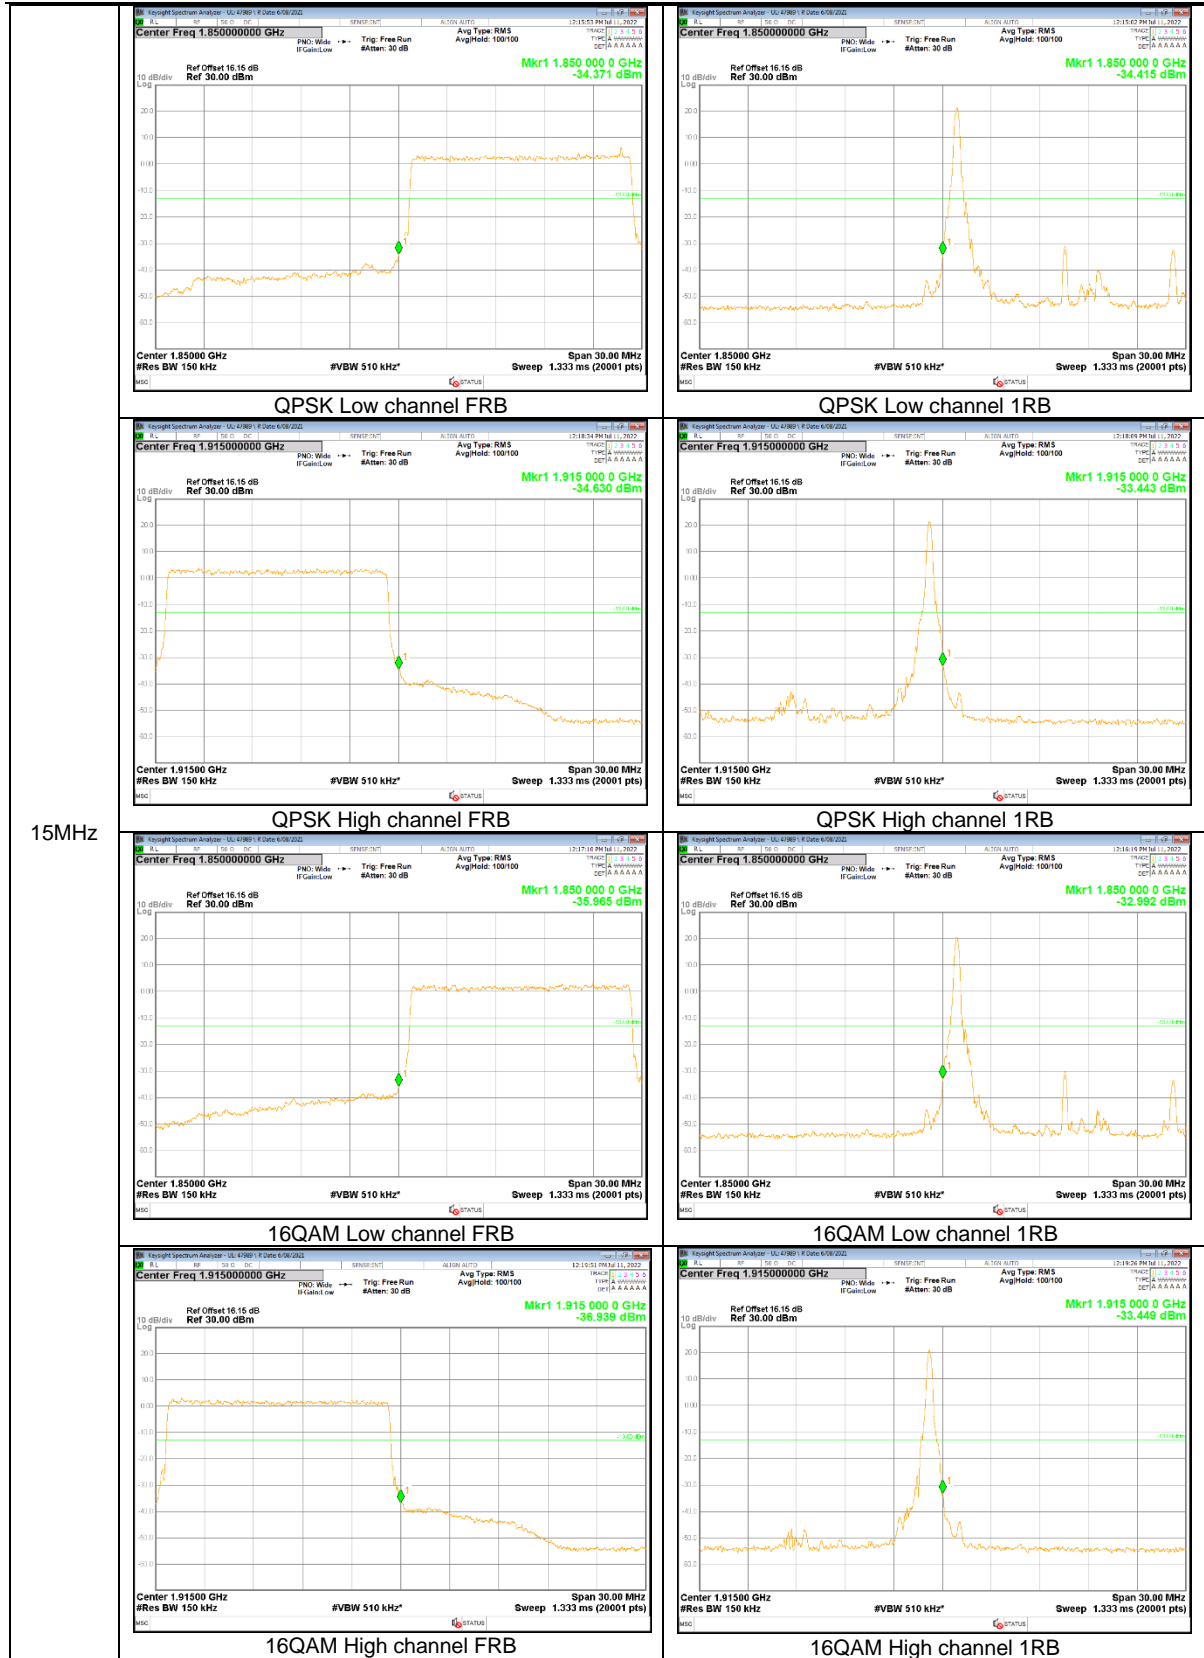

3MHz

1.4MHz

LTE Band 13

LTE
 Band 13
 10MHz

LTE
 Band 13
 10MHz

LTE
 Band 13
 5MHz

LTE Band 14

LTE
 Band 14
 10MHz

LTE
 Band 14
 10MHz

LTE
 Band 14
 5MHz

LTE
 Band 14
 5MHz

LTE Band 25

15MHz

3MHz