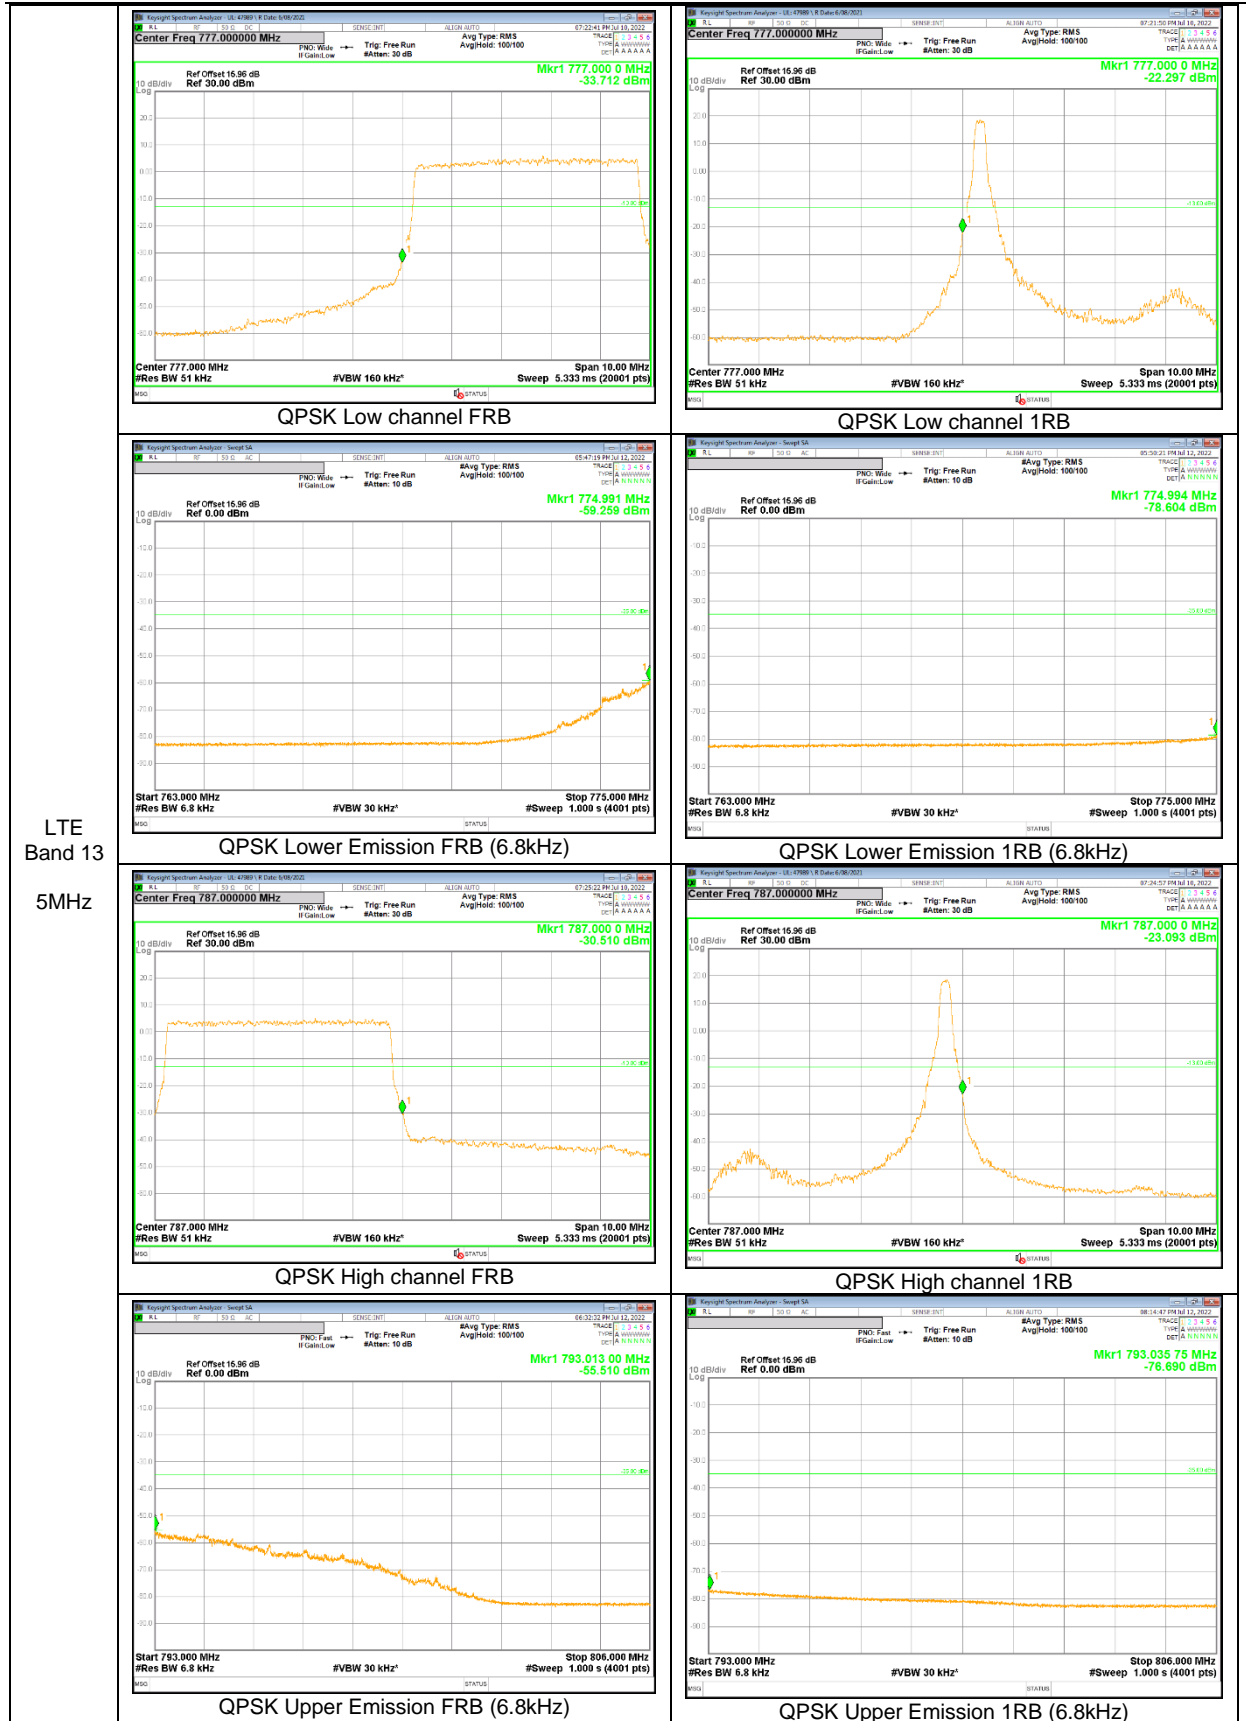

3MHz

1.4MHz

LTE Band 13

LTE
 Band 13
 10MHz

LTE
 Band 13
 10MHz

LTE
 Band 13
 5MHz

LTE Band 14

LTE
 Band 14
 10MHz

LTE
 Band 14
 10MHz

LTE
 Band 14
 5MHz

LTE
 Band 14
 5MHz

LTE Band 25

15MHz

3MHz