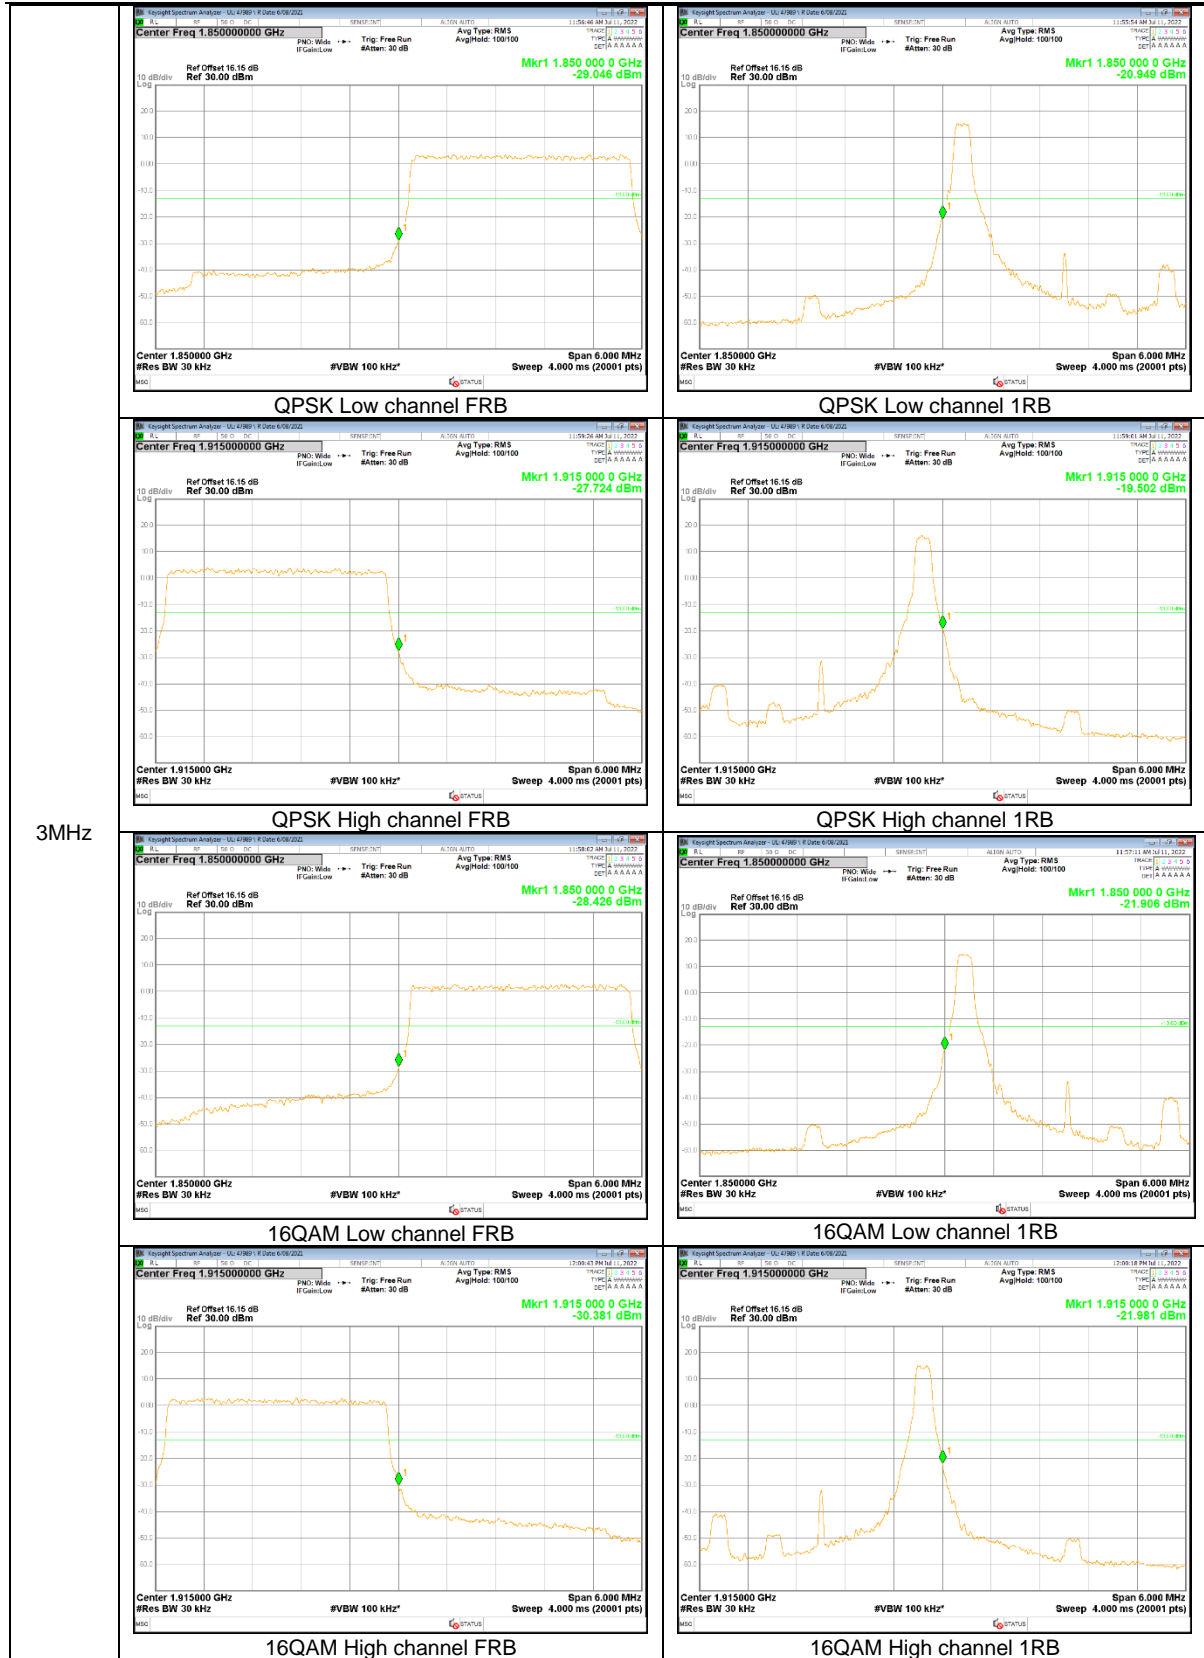

3MHz

1.4MHz

LTE Band 13

LTE
 Band 13
 10MHz

LTE
 Band 13
 10MHz

LTE
 Band 13
 5MHz

LTE Band 14

LTE
 Band 14
 10MHz

LTE
 Band 14
 10MHz

LTE
 Band 14
 5MHz

LTE
 Band 14
 5MHz

LTE Band 25

15MHz

3MHz