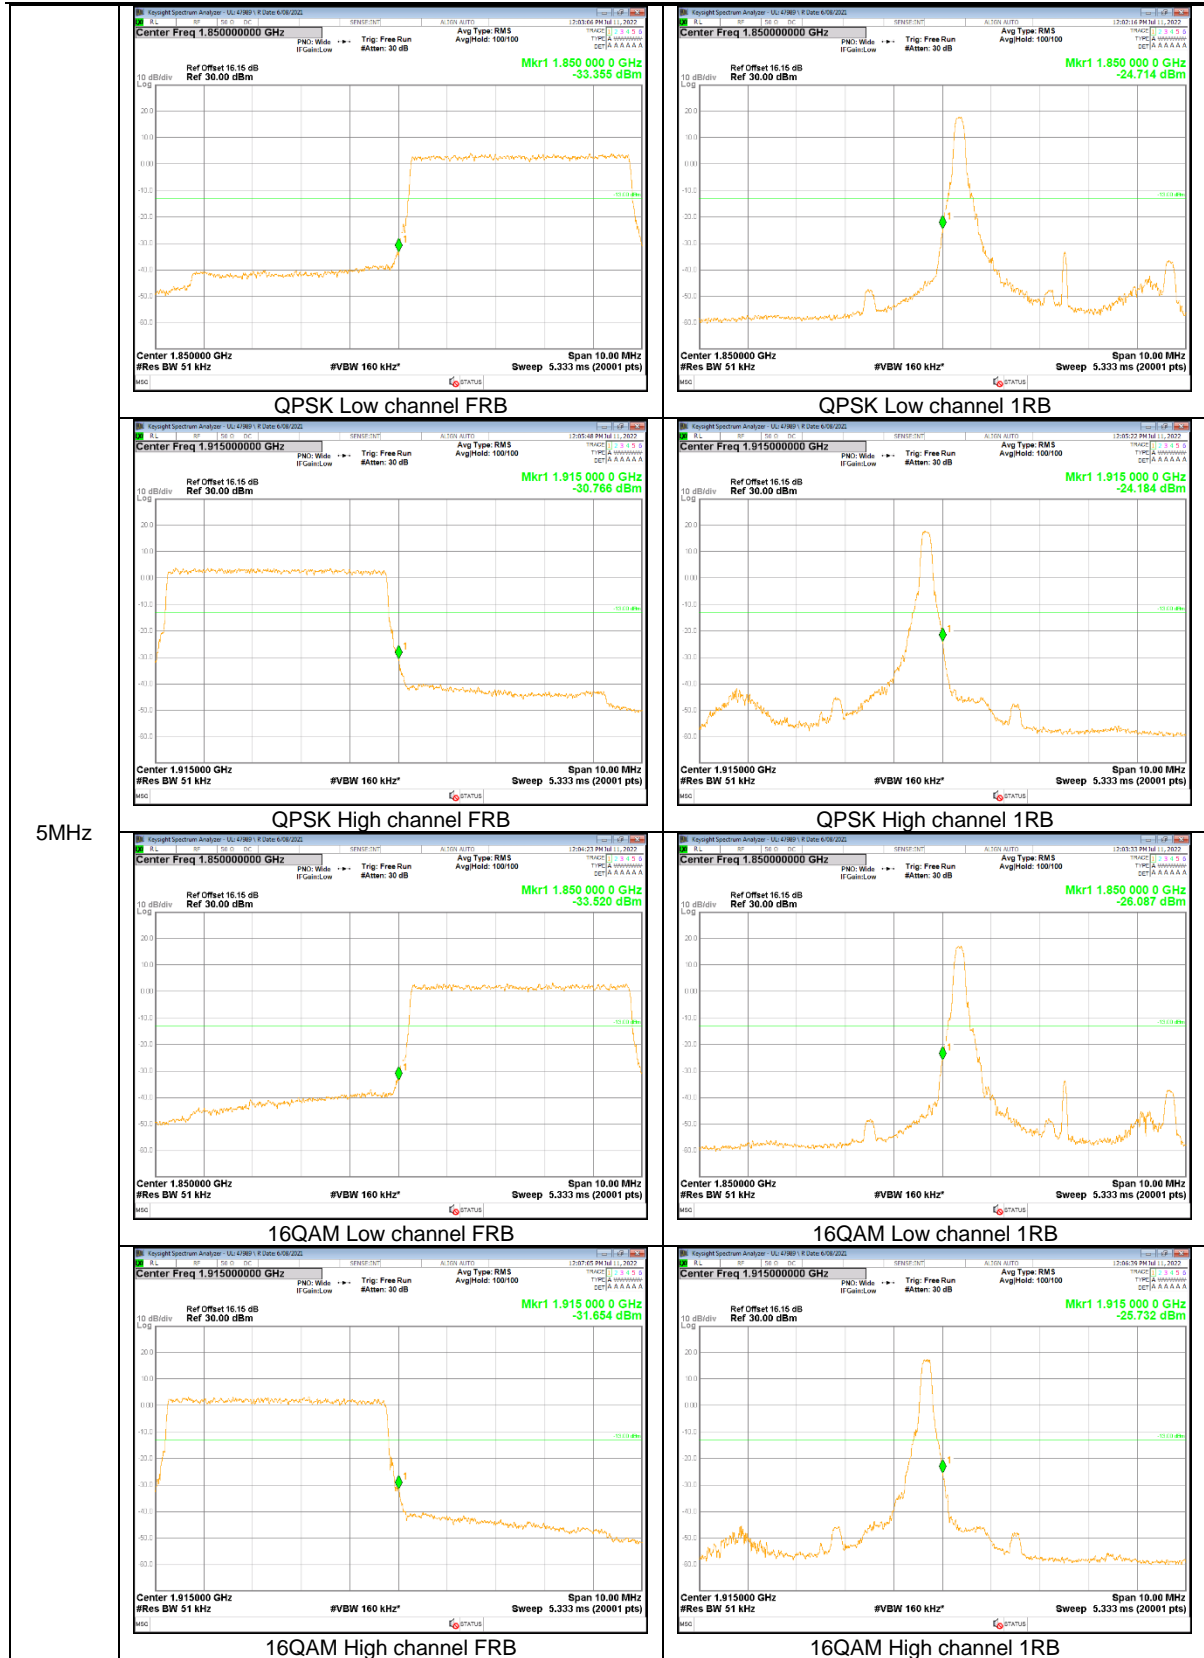

3MHz

1.4MHz

LTE Band 13

LTE
 Band 13
 10MHz

LTE
 Band 13
 10MHz

LTE
 Band 13
 5MHz

LTE Band 14

LTE
 Band 14
 10MHz

LTE
 Band 14
 10MHz

LTE
 Band 14
 5MHz

LTE
 Band 14
 5MHz

LTE Band 25

15MHz

3MHz