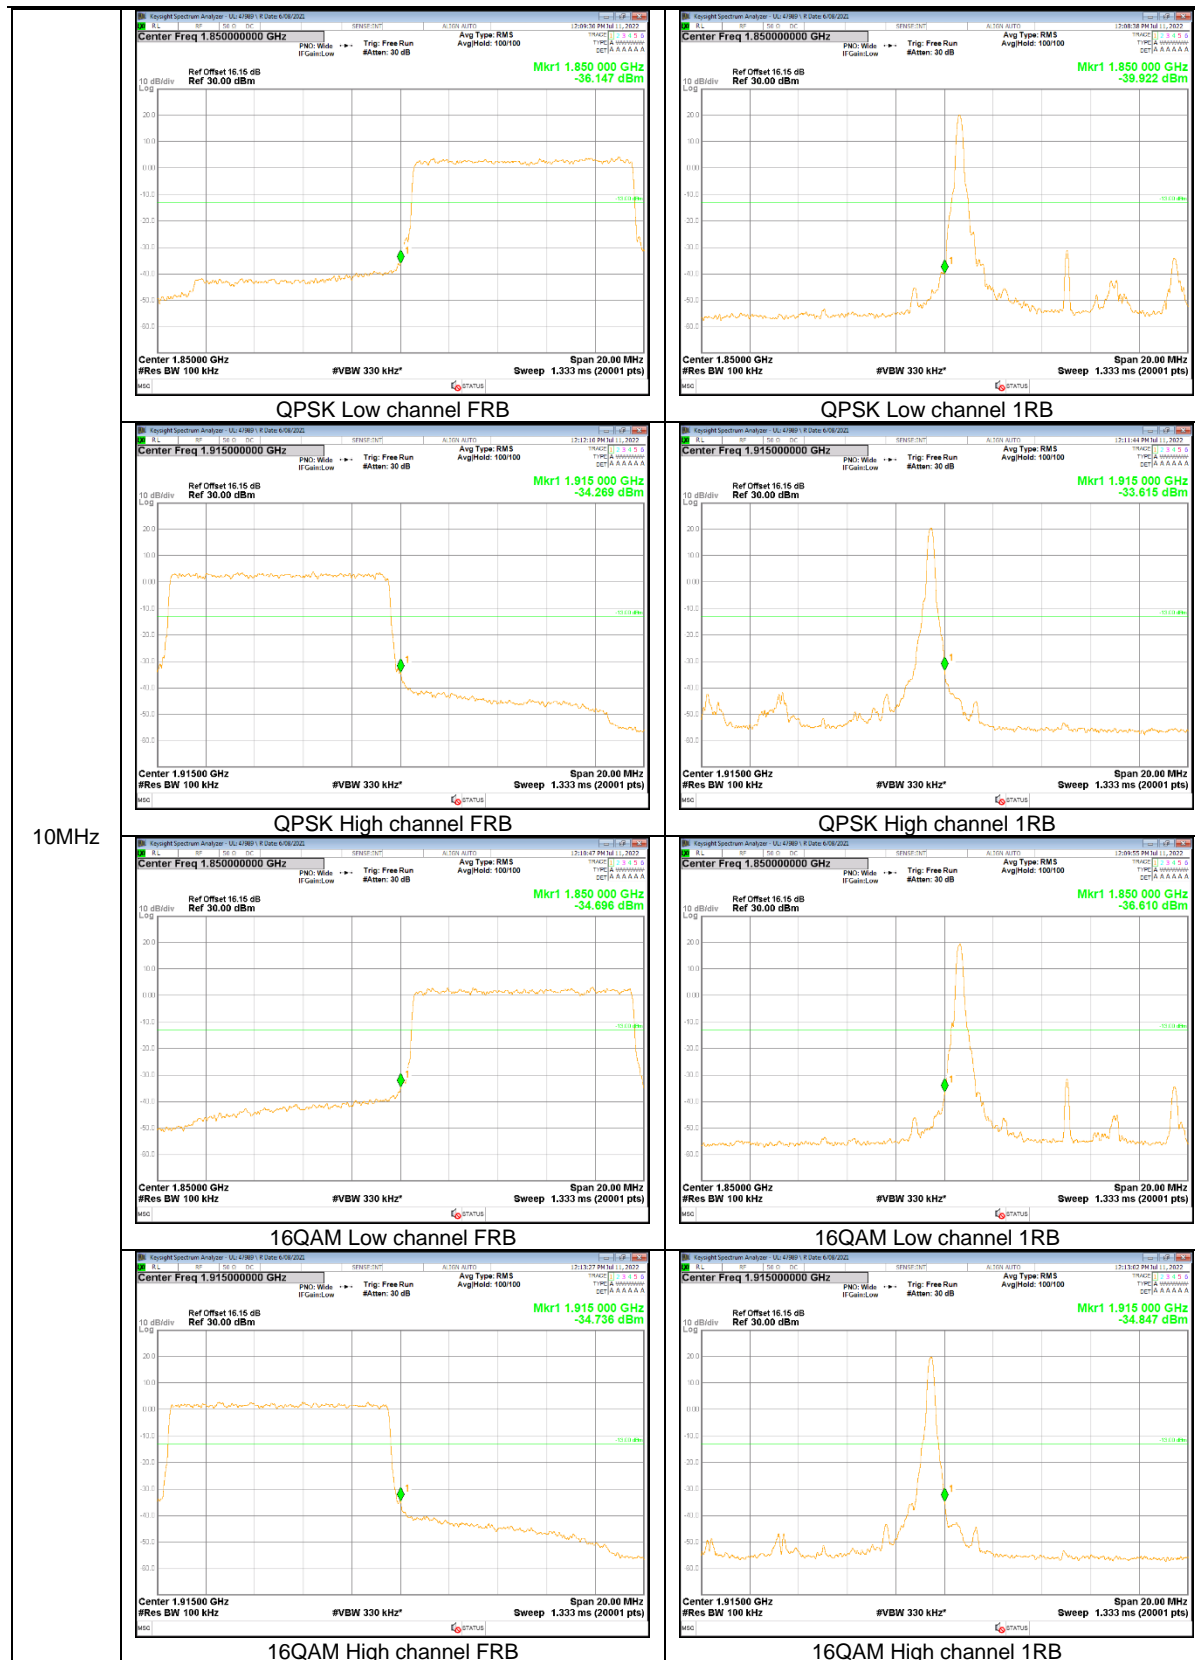

3MHz

1.4MHz

LTE Band 13

LTE
 Band 13
 10MHz

LTE
 Band 13
 10MHz

LTE
 Band 13
 5MHz

LTE Band 14

LTE
 Band 14
 10MHz

LTE
 Band 14
 10MHz

LTE
 Band 14
 5MHz

LTE
 Band 14
 5MHz

LTE Band 25

15MHz

3MHz