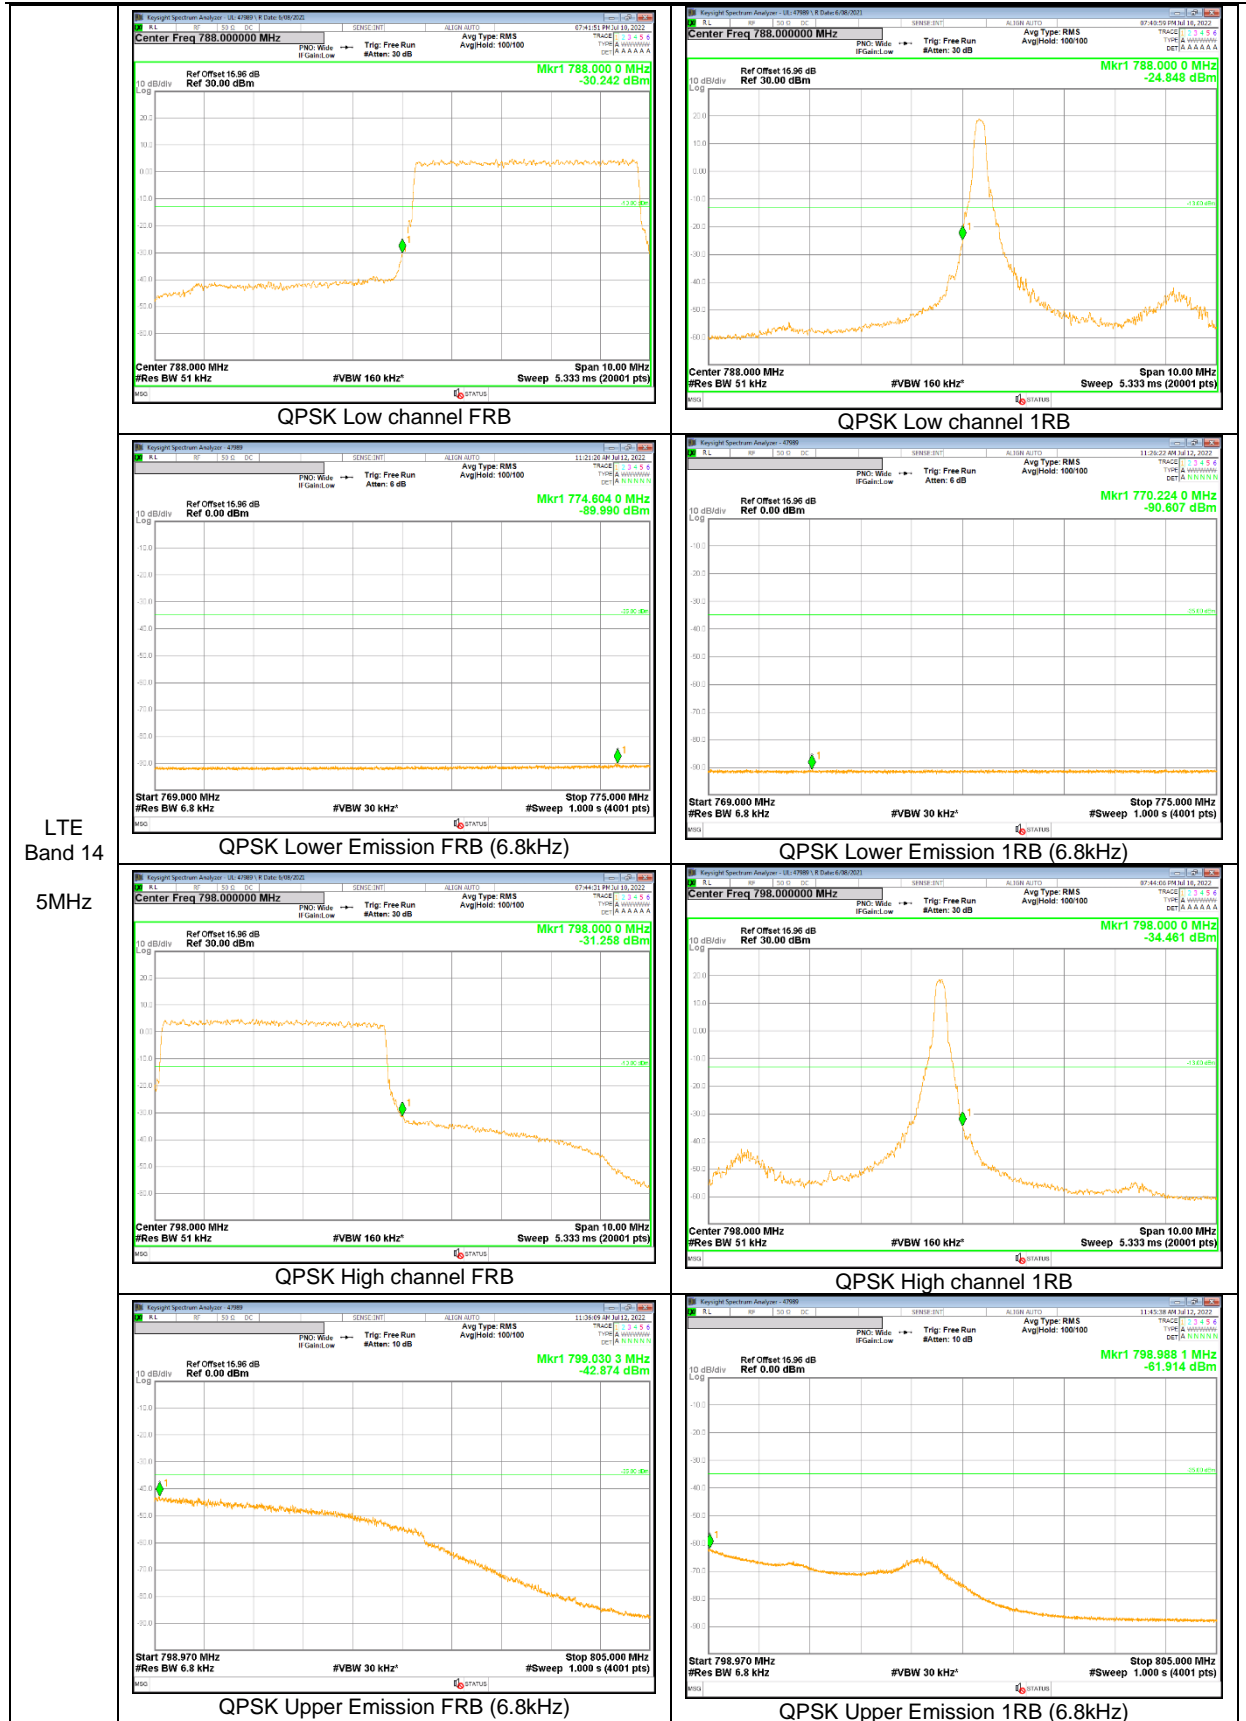

3MHz

1.4MHz

LTE Band 13

LTE
 Band 13
 10MHz

LTE
 Band 13
 10MHz

LTE
 Band 13
 5MHz

LTE Band 14

LTE
 Band 14
 10MHz

LTE
 Band 14
 10MHz

LTE
 Band 14
 5MHz

LTE
 Band 14
 5MHz

LTE Band 25

15MHz

3MHz