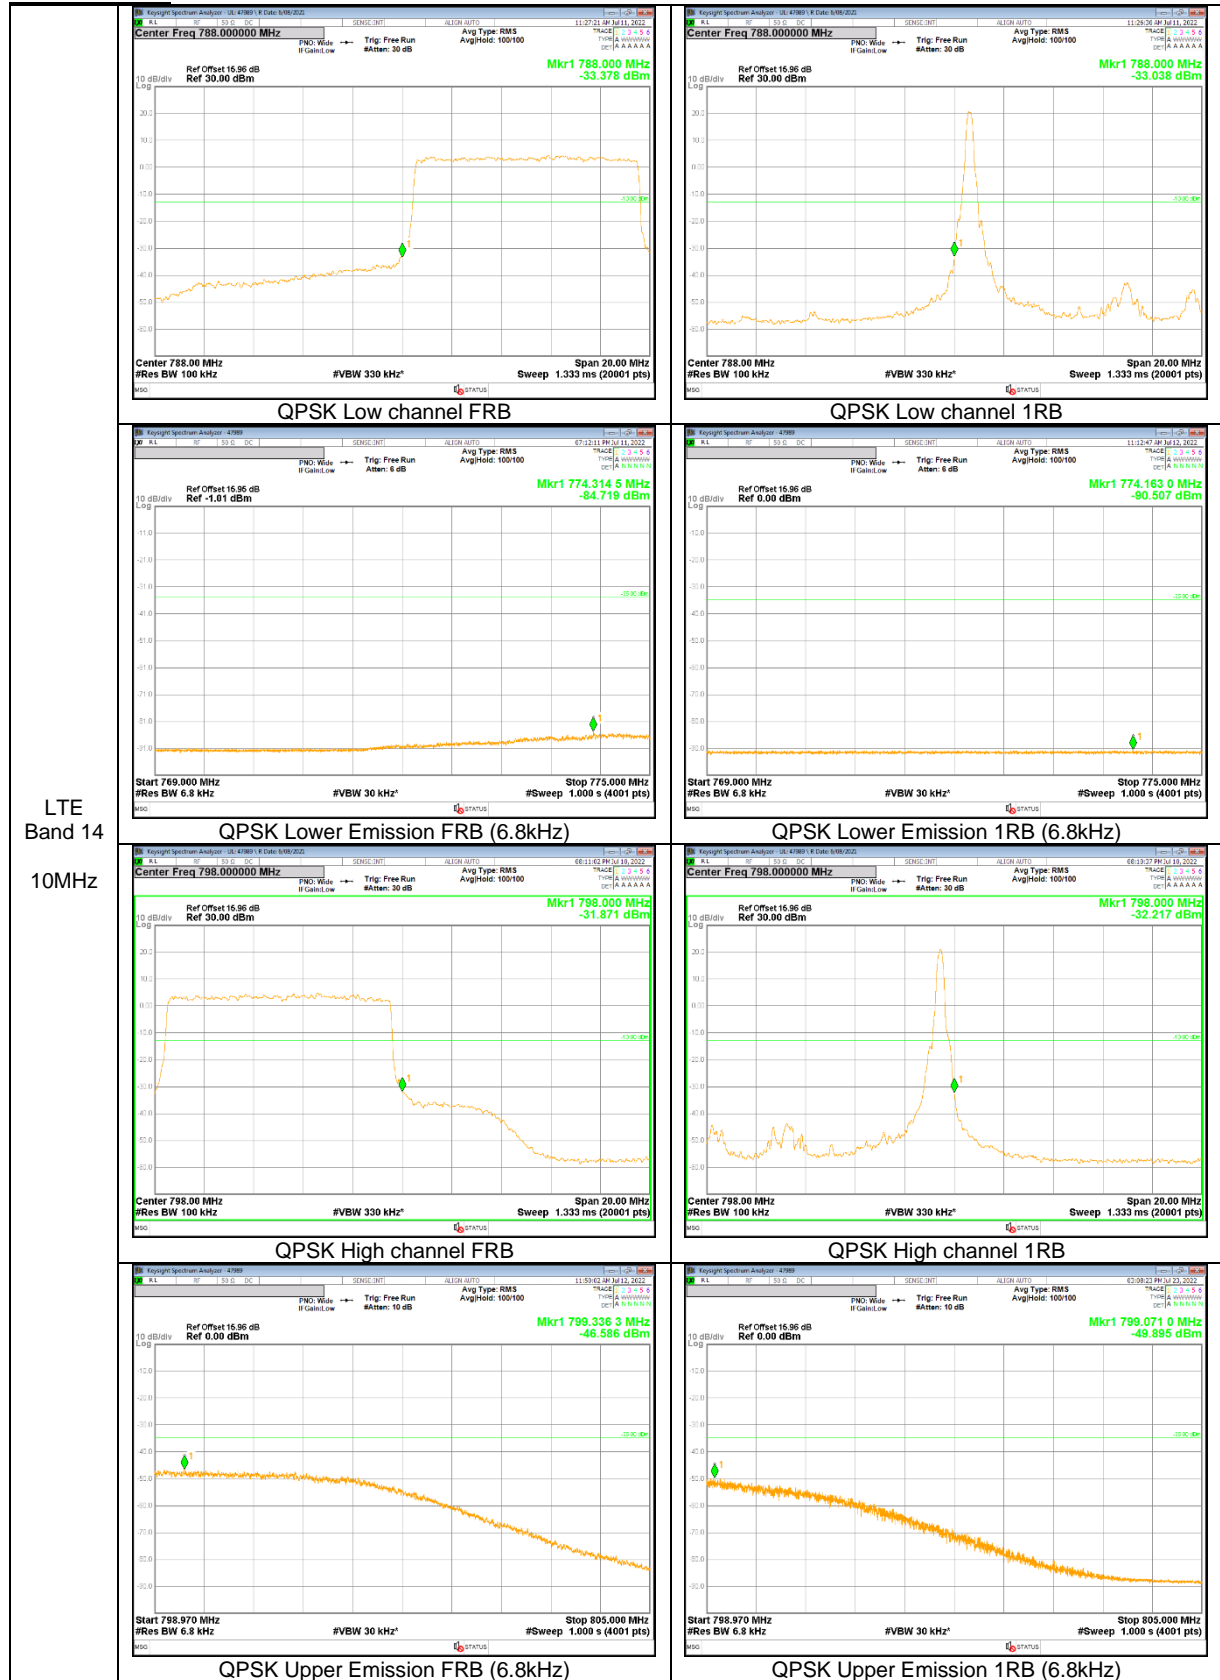

3MHz

1.4MHz

LTE Band 13

LTE
 Band 13
 10MHz

LTE
 Band 13
 10MHz

LTE
 Band 13
 5MHz

LTE Band 14

LTE
 Band 14
 10MHz

LTE
 Band 14
 10MHz

LTE
 Band 14
 5MHz

LTE
 Band 14
 5MHz

LTE Band 25

15MHz

3MHz