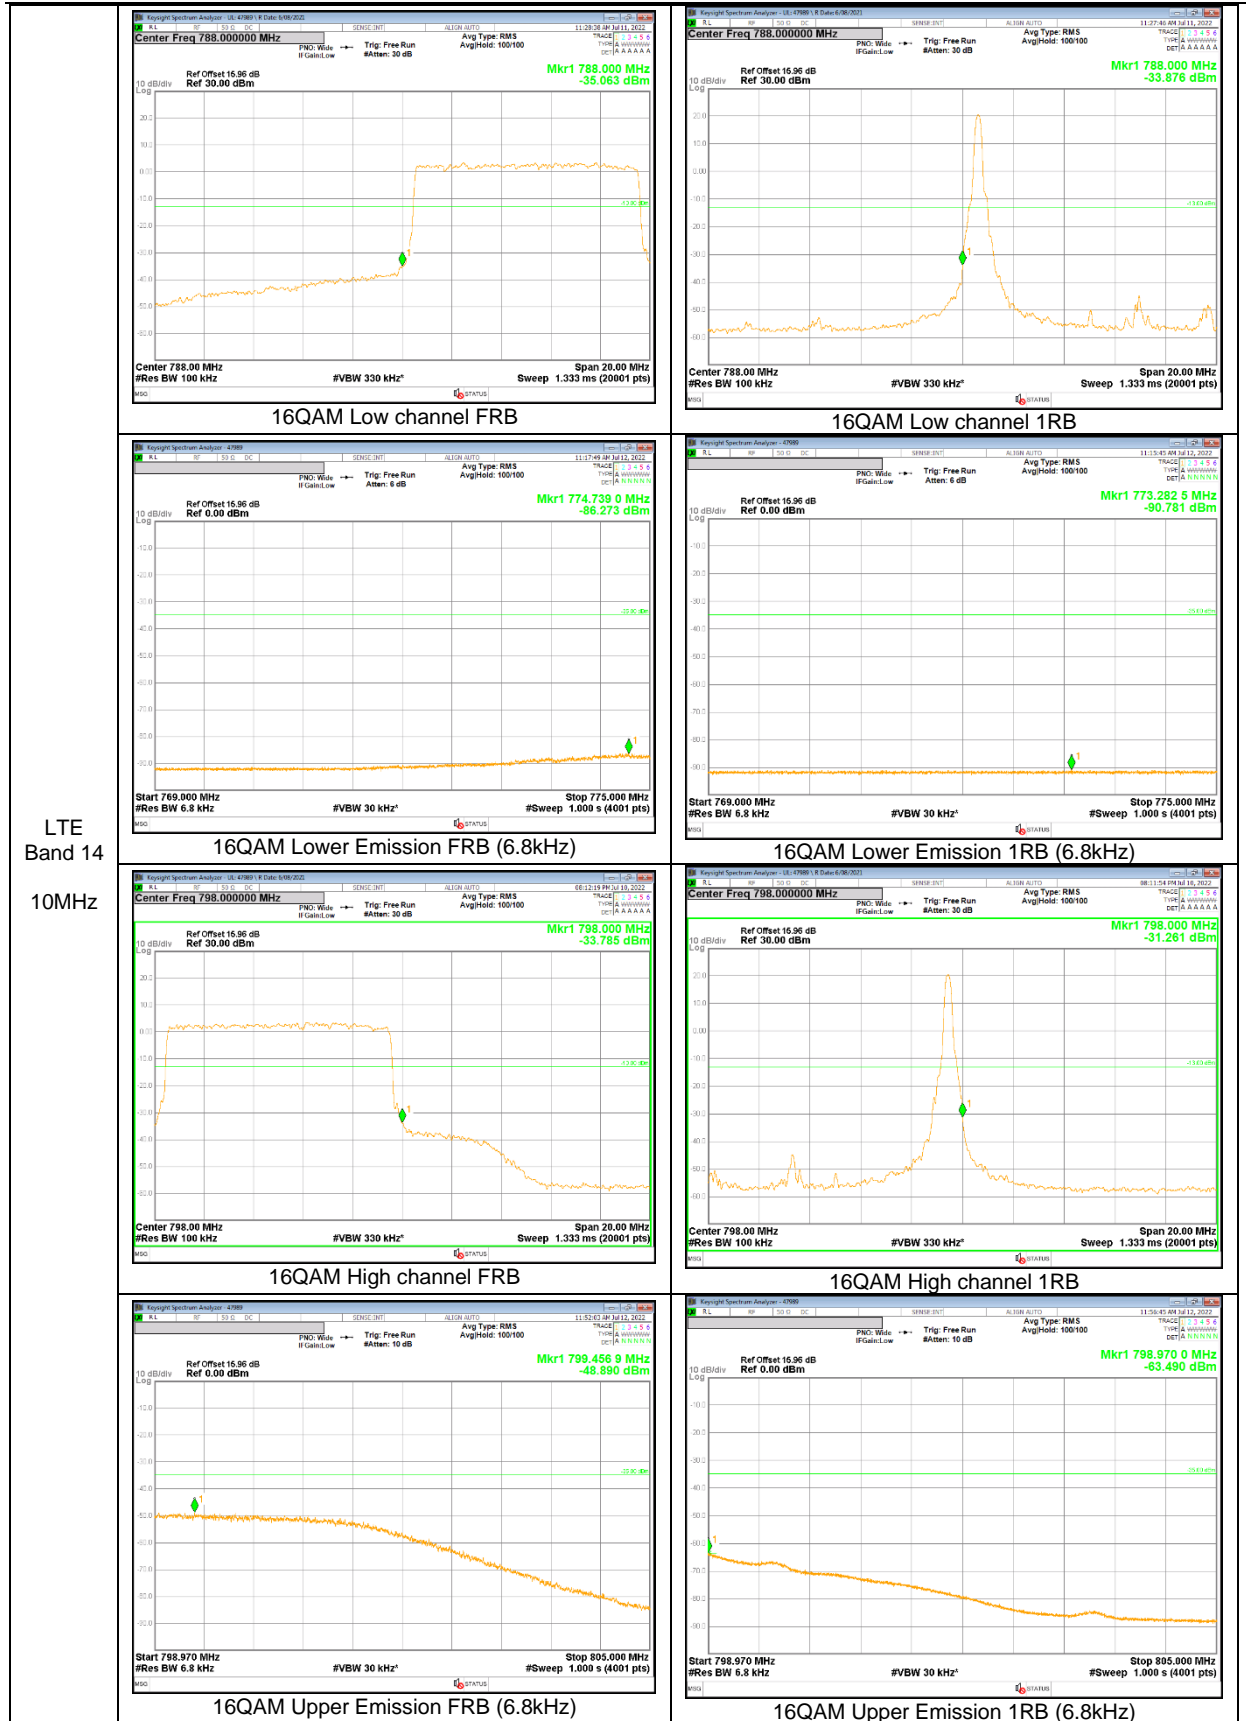

3MHz

1.4MHz

LTE Band 13

LTE
 Band 13
 10MHz

LTE
 Band 13
 10MHz

LTE
 Band 13
 5MHz

LTE Band 14

LTE
 Band 14
 10MHz

LTE
 Band 14
 10MHz

LTE
 Band 14
 5MHz

LTE
 Band 14
 5MHz

LTE Band 25

15MHz

3MHz