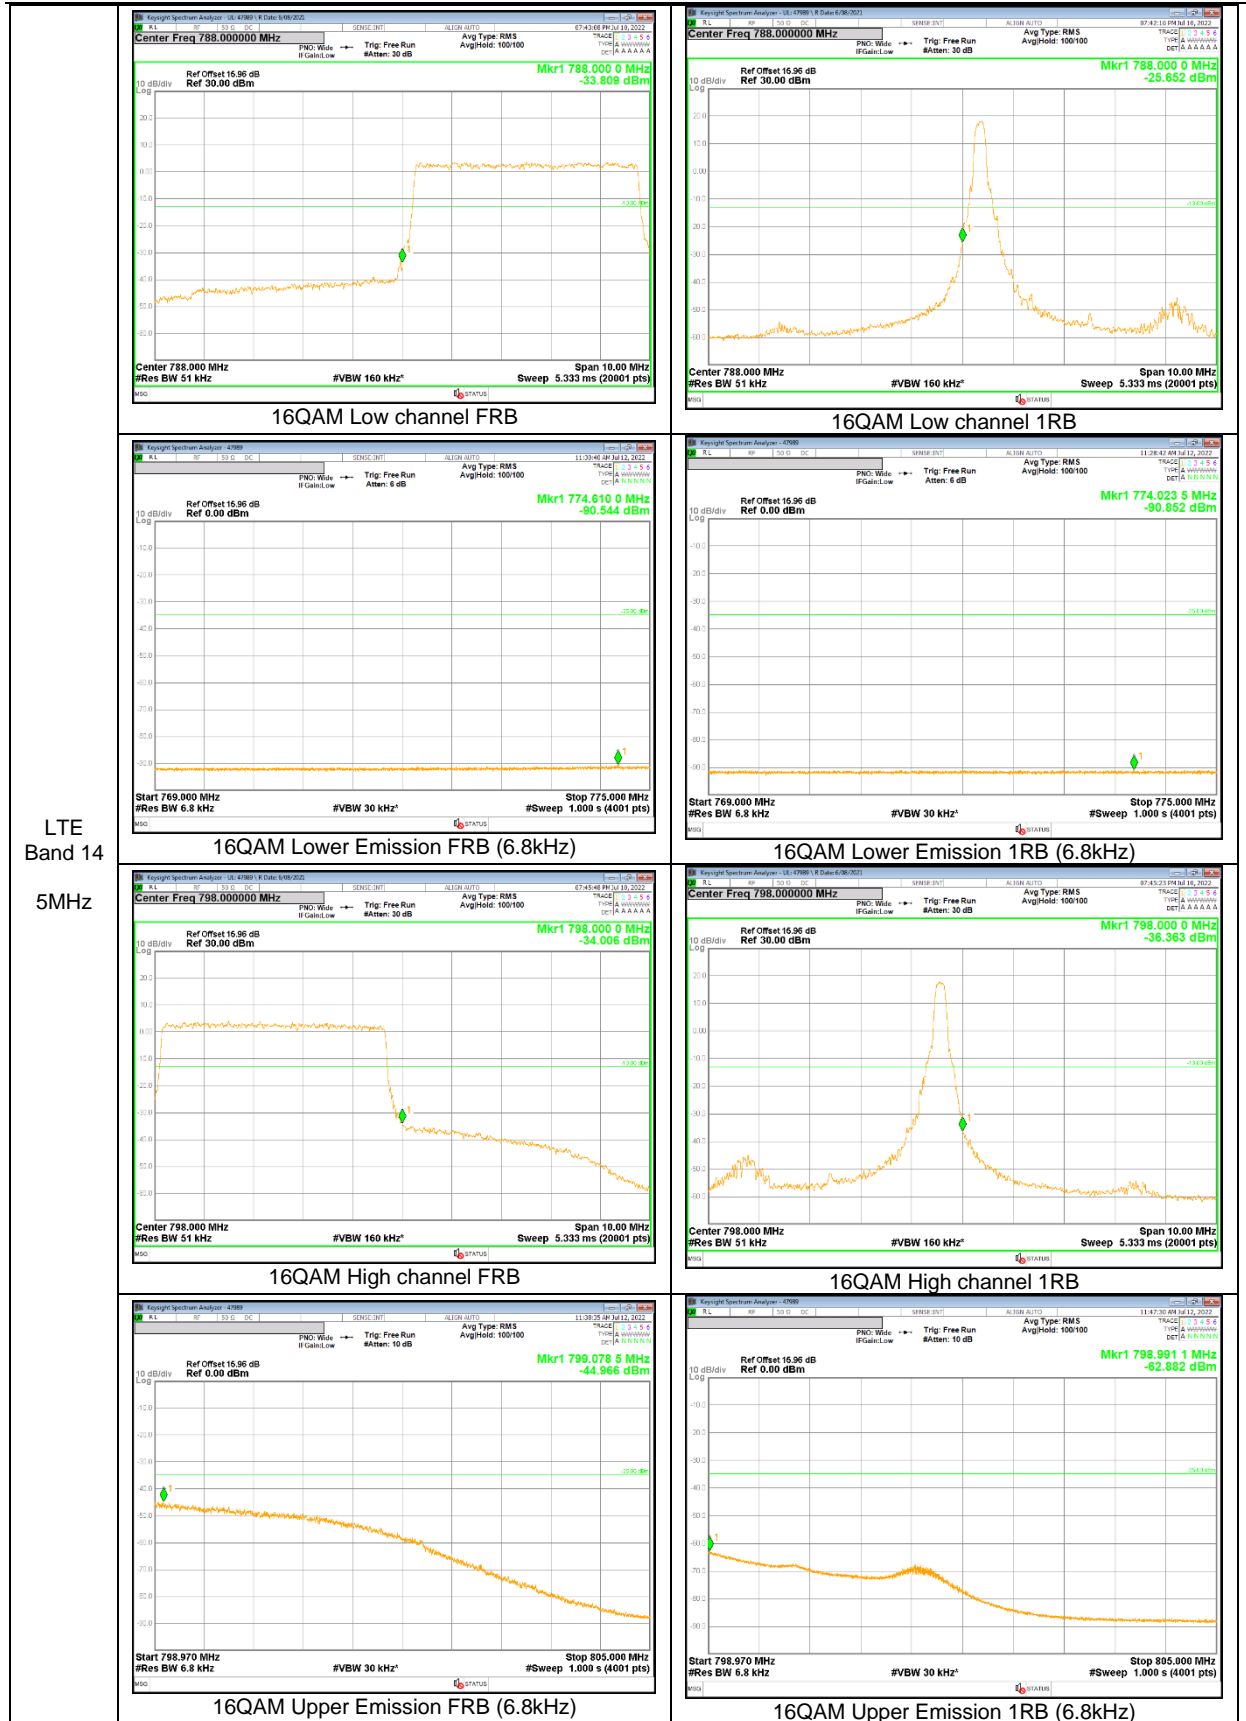

3MHz

1.4MHz

LTE Band 13

LTE
 Band 13
 10MHz

LTE
 Band 13
 10MHz

LTE
 Band 13
 5MHz

LTE Band 14

LTE
 Band 14
 10MHz

LTE
 Band 14
 10MHz

LTE
 Band 14
 5MHz

LTE
 Band 14
 5MHz

LTE Band 25

15MHz

3MHz