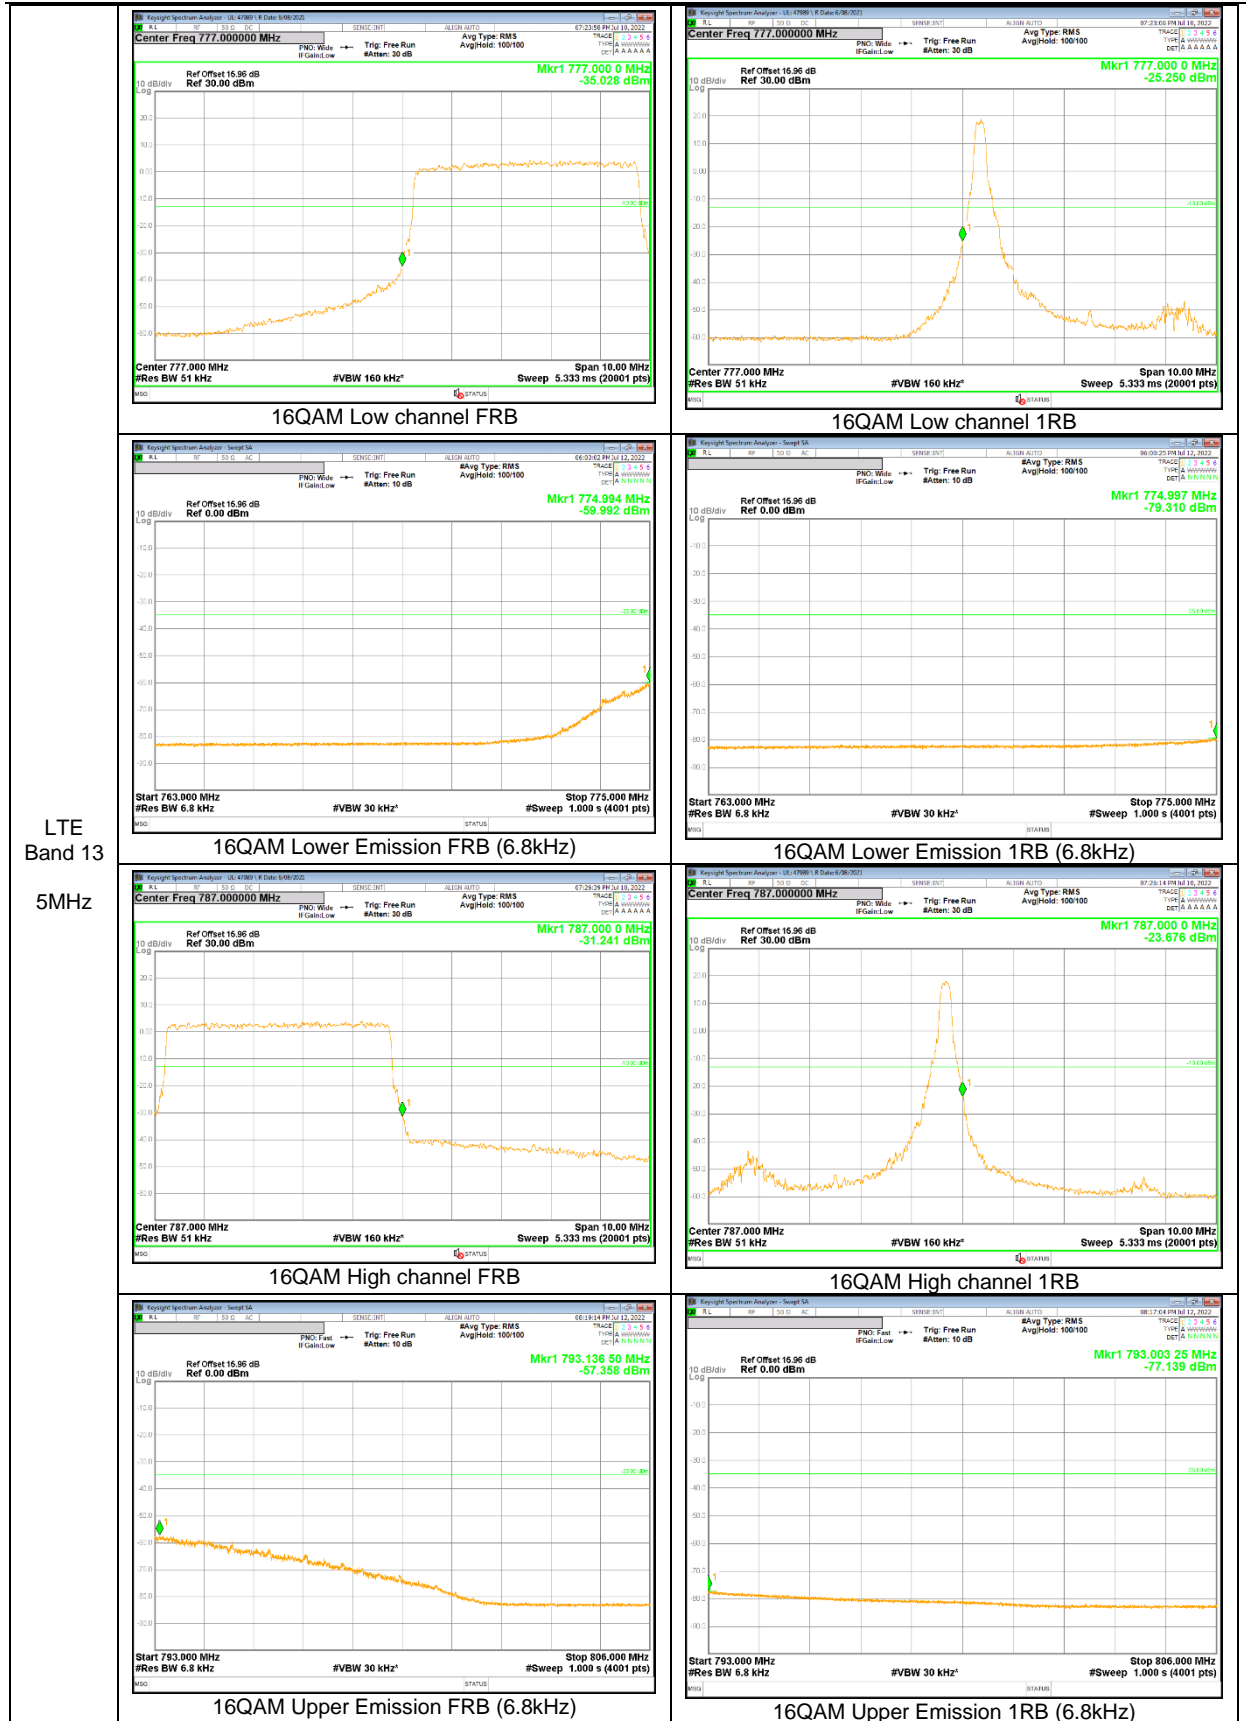

3MHz

1.4MHz

LTE Band 13

LTE
 Band 13
 10MHz

LTE
 Band 13
 10MHz

LTE
 Band 13
 5MHz

LTE Band 14

LTE
 Band 14
 10MHz

LTE
 Band 14
 10MHz

LTE
 Band 14
 5MHz

LTE
 Band 14
 5MHz

LTE Band 25

15MHz

3MHz