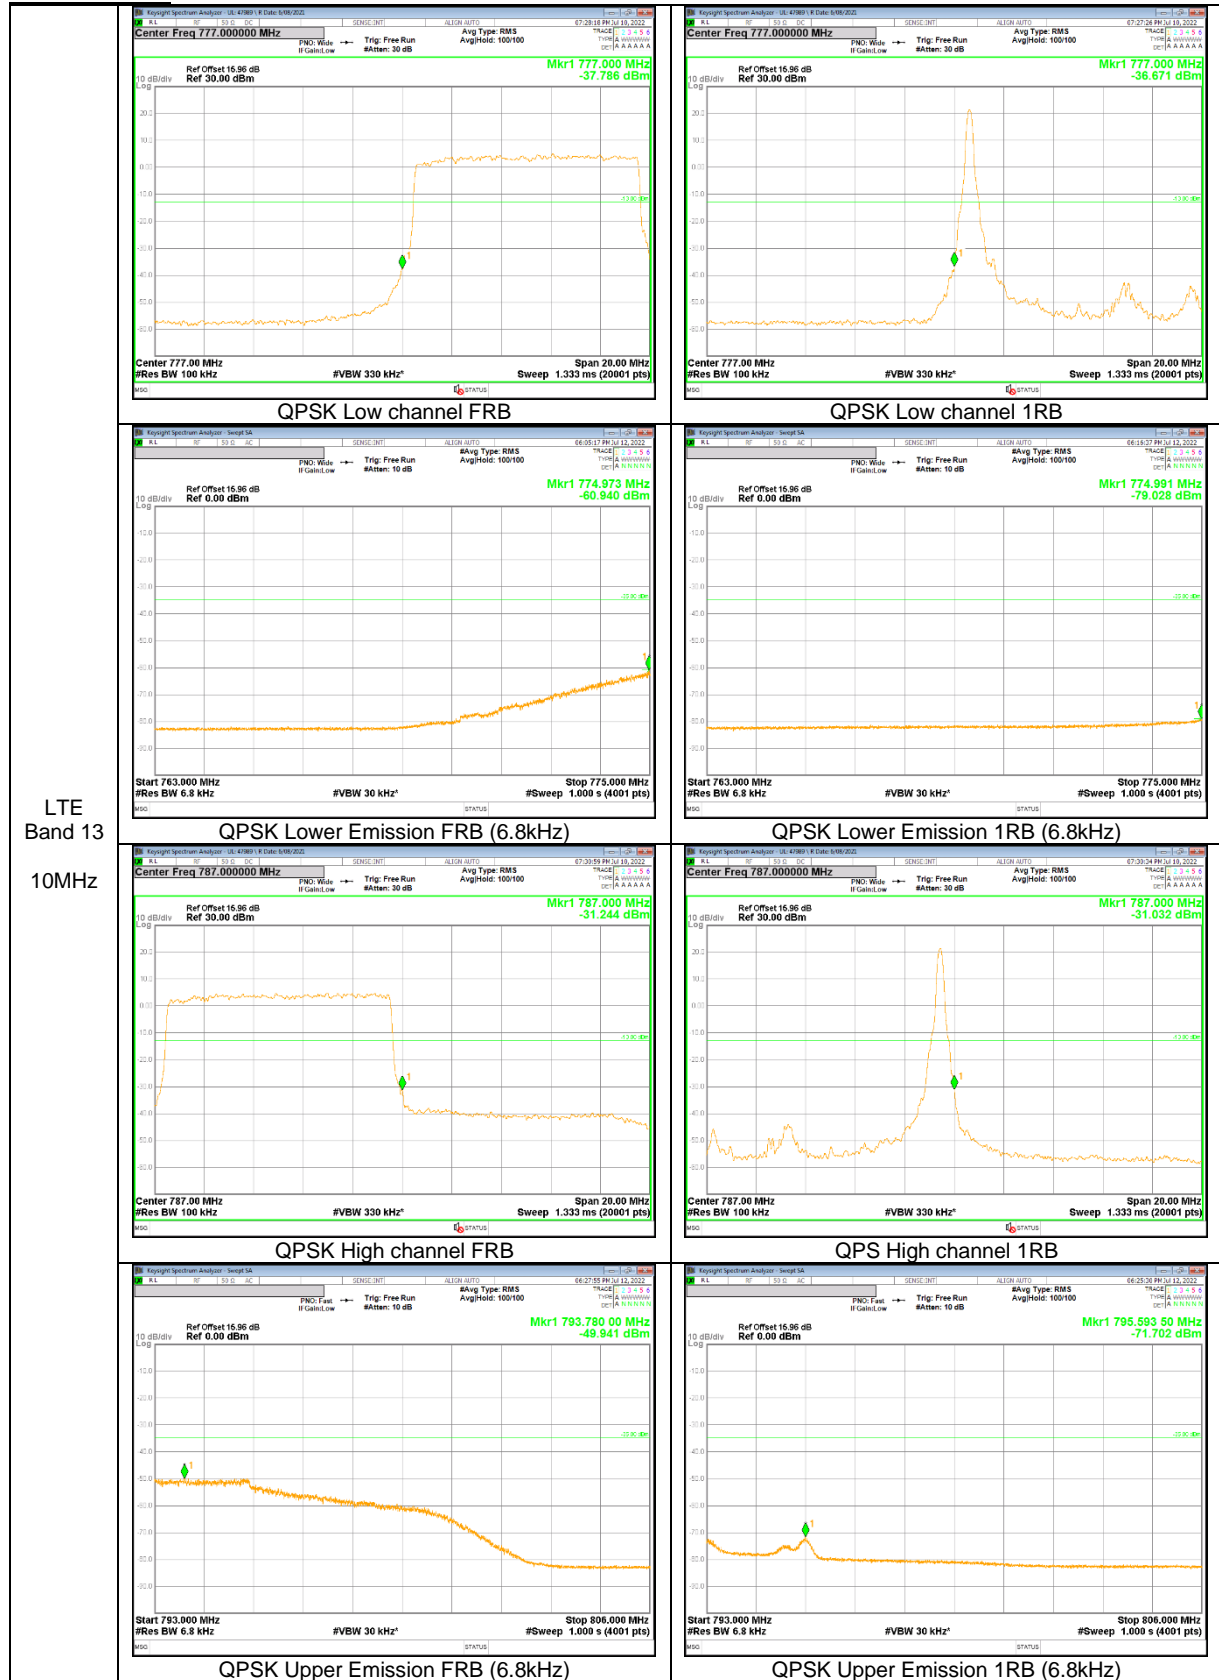

3MHz

1.4MHz

LTE Band 13

LTE
 Band 13
 10MHz

LTE
 Band 13
 10MHz

LTE
 Band 13
 5MHz

LTE Band 14

LTE
 Band 14
 10MHz

LTE
 Band 14
 10MHz

LTE
 Band 14
 5MHz

LTE
 Band 14
 5MHz

LTE Band 25

15MHz

3MHz