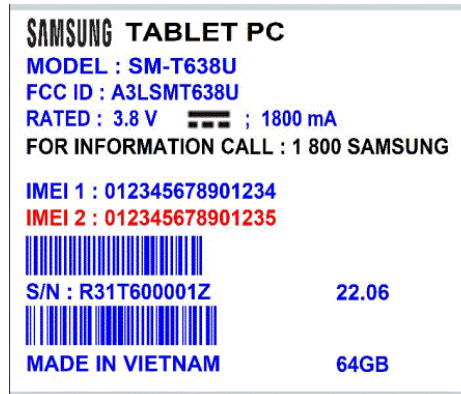

Label and Location

Model: SM-T638U

FCC ID: A3LSMT638U

Label:

Location:

BACK SIDE

Tablet: FCC ID is engraved on bottom of the device.