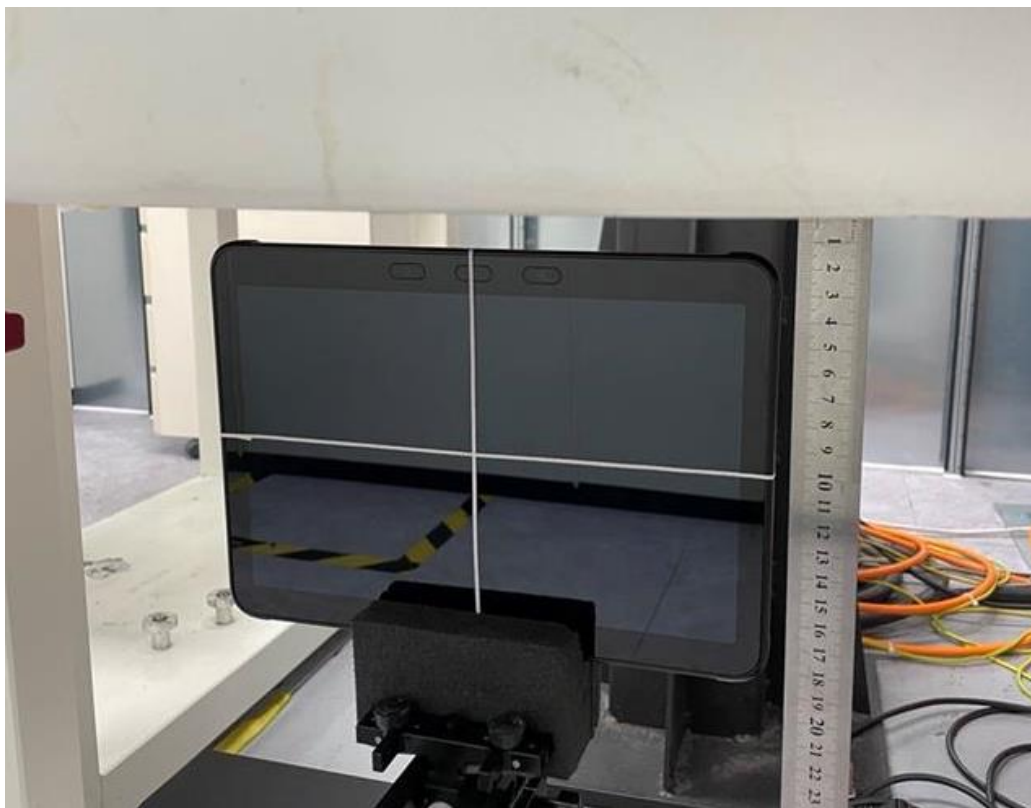

DUT and SAR Set-up Photos

Overall Dimensions

Front View of the DUT

Rear View of the DUT

Setup Photos

Handset Vertical and Horizontal Reference Lines

Vertical
Center Line

Horizontal
Line

Standalone Exposure Conditions

Rear (14mm)

Rear (0mm)

Edge 1 (16mm)

Edge 1 (0mm)

Edge 2 (0mm)

Edge 3 (13mm)

Edge 3 (0mm)

Edge 4 (0mm)

Antenna Dimensions & Separation Distances

① WIFI 1 (TRX)

- WIFI 2.4G, 5G

- BT 2.4G

② WIFI 2 (TRX)

- WIFI 2.4G, 5G

- BT 2.4G