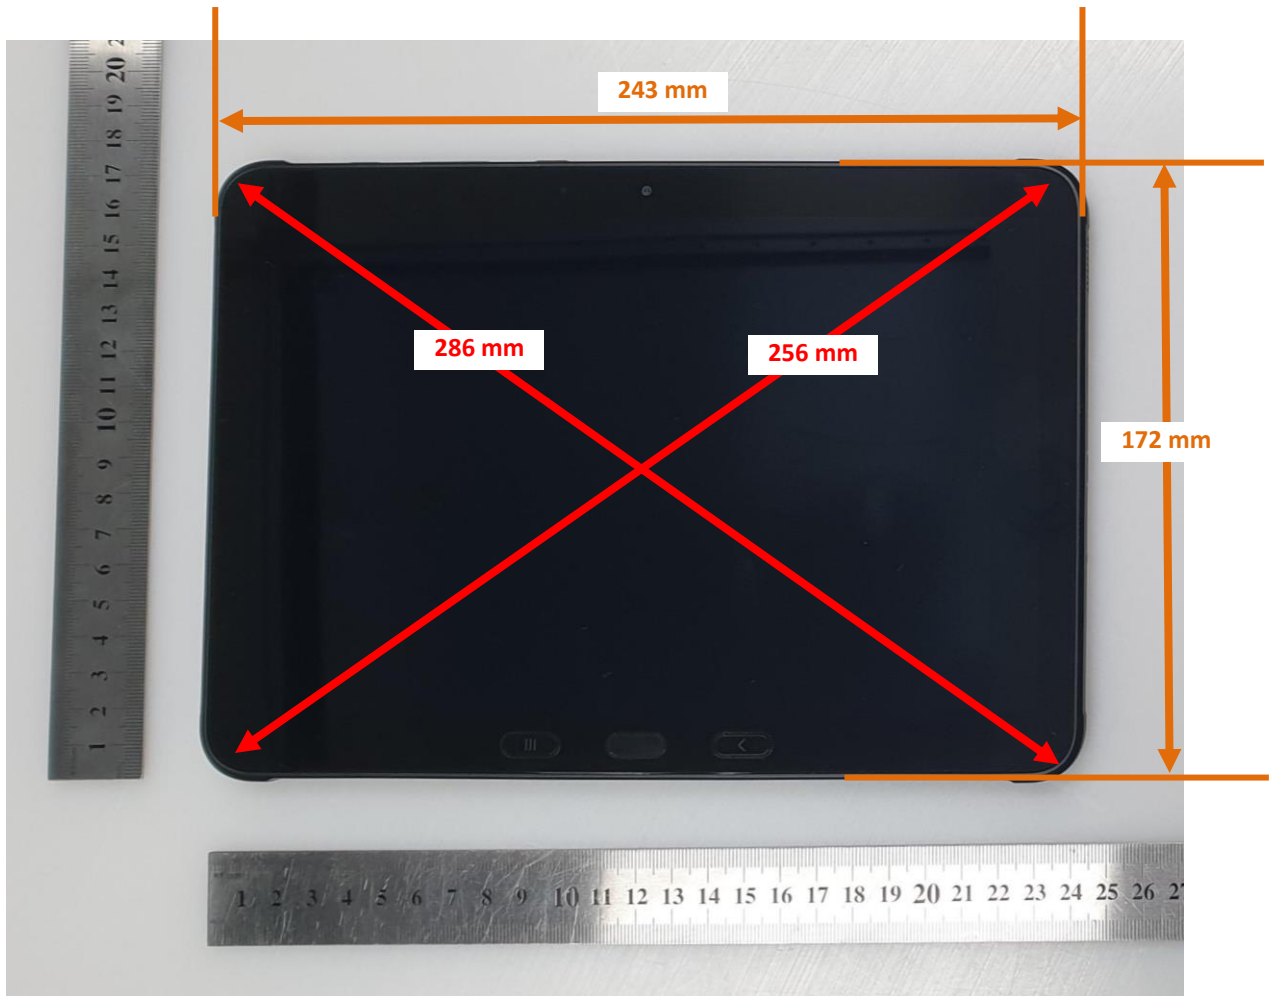

DUT and SAR Set-up Photos

Overall Dimensions

Front View of the DUT

Rear View of the DUT

Setup Photos

Handset Vertical and Horizontal Reference Lines

Vertical
Center Line

Horizontal
Line

Standalone Exposure Conditions

Rear (14mm)

Rear (0mm)

Edge 1 (16mm)

Edge 1 (0mm)

Edge 2 (0mm)

Edge 3 (13mm)

Edge 3 (0mm)

Edge 4 (0mm)

Antenna Dimensions & Separation Distances

① WIFI 1 (TRX)

- WIFI 2.4G, 5G

- BT 2.4G

② WIFI 2 (TRX)

- WIFI 2.4G, 5G

- BT 2.4G