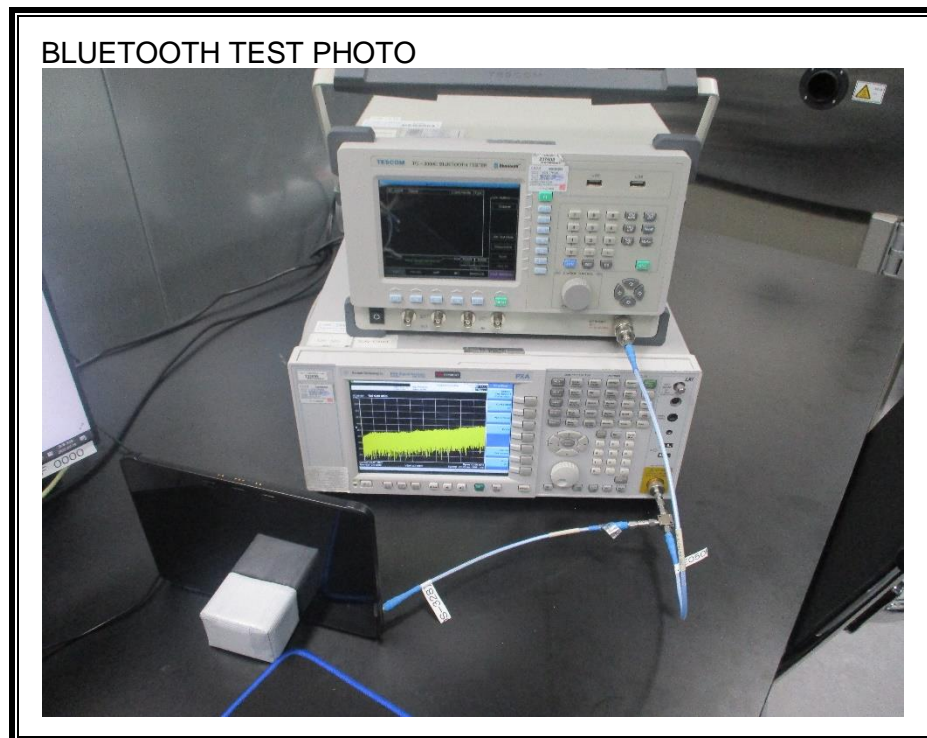

1. Appendix: UNLICENSED BAND SETUP PHOTOS(Conducted Test)

1) CONDUCTED RF MEASUREMENT SETUP (DTS, UNII, BLE)

2) CONDUCTED RF MEASUREMENT SETUP (Bluetooth)

3) CONDUCTED RF MEASUREMENT SETUP (DFS)

4) CONDUCTED RF MEASUREMENT SETUP (NFC Stability)

2. Appendix: UNLICENSED BAND SETUP PHOTOS(Radiated Test)

1) RADIATED RF MEASUREMENT SETUP (BELOW 1 GHz)

2) RADIATED RF MEASUREMENT SETUP (ABOVE 1 GHz)

ABOVE 1 GHz FRONT TEST PHOTO

ABOVE 1 GHz REAR TEST PHOTO

3) RADIATED RF MEASUREMENT SETUP (NFC)

4) RADIATED RF MEASUREMENT SET-UP (Axis)

Z AXIS PHOTO

5) **AC LINE CONDUCTED MEASUREMENT SETUP**

AC LINE CONDUCTED FRONT TEST PHOTO

AC LINE CONDUCTED REAR TEST PHOTO

END OF TEST PHOTO