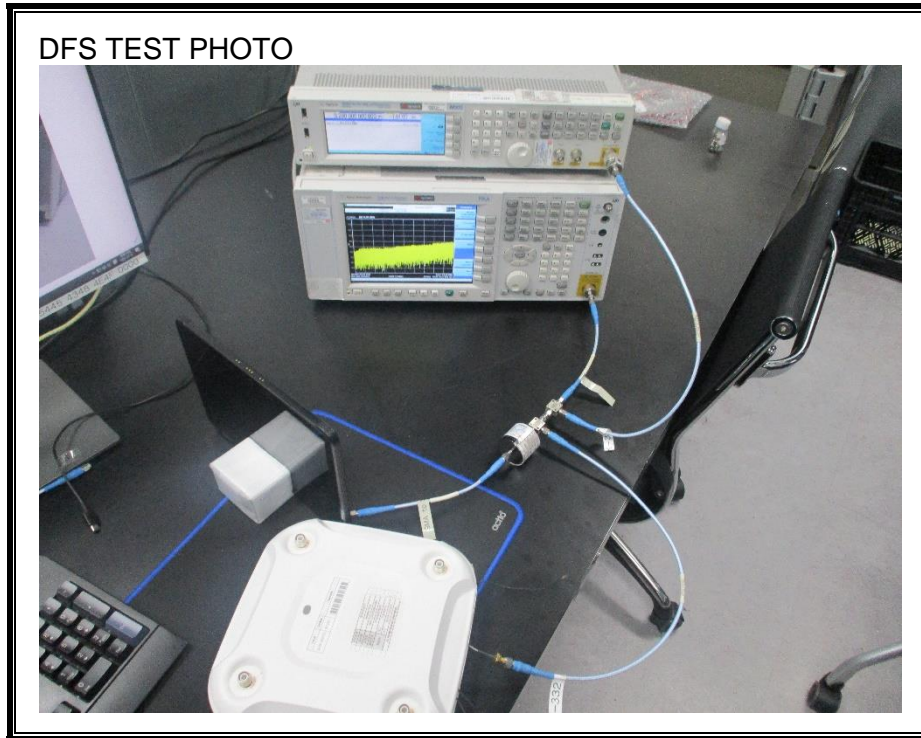

1. Appendix: UNLICENSED BAND SETUP PHOTOS(Conducted Test)

1) CONDUCTED RF MEASUREMENT SETUP (DTS, UNII, BLE)

2) CONDUCTED RF MEASUREMENT SETUP (Bluetooth)

3) CONDUCTED RF MEASUREMENT SETUP (DFS)

4) CONDUCTED RF MEASUREMENT SETUP (NFC Stability)

2. Appendix: UNLICENSED BAND SETUP PHOTOS(Radiated Test)

1) RADIATED RF MEASUREMENT SETUP (BELOW 1 GHz)

2) RADIATED RF MEASUREMENT SETUP (ABOVE 1 GHz)

ABOVE 1 GHz FRONT TEST PHOTO

ABOVE 1 GHz REAR TEST PHOTO

3) RADIATED RF MEASUREMENT SETUP (NFC)

4) RADIATED RF MEASUREMENT SET-UP (Axis)

Z AXIS PHOTO

5) **AC LINE CONDUCTED MEASUREMENT SETUP**

AC LINE CONDUCTED FRONT TEST PHOTO

AC LINE CONDUCTED REAR TEST PHOTO

END OF TEST PHOTO