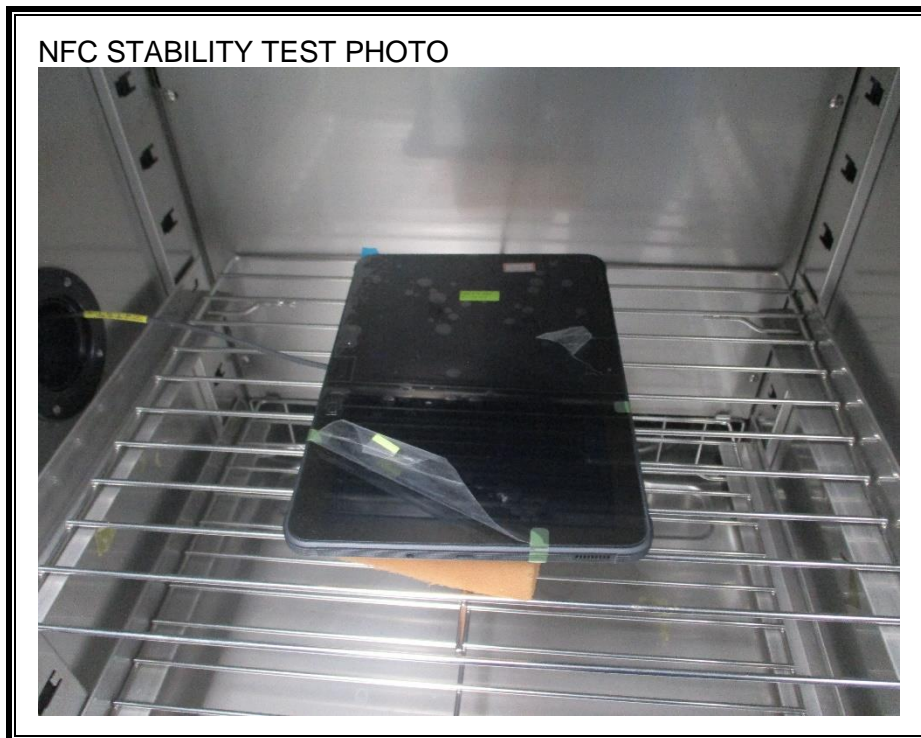

1. Appendix: UNLICENSED BAND SETUP PHOTOS(Conducted Test)

1) CONDUCTED RF MEASUREMENT SETUP (DTS, UNII, BLE)

2) CONDUCTED RF MEASUREMENT SETUP (Bluetooth)

3) CONDUCTED RF MEASUREMENT SETUP (DFS)

4) CONDUCTED RF MEASUREMENT SETUP (NFC Stability)

2. Appendix: UNLICENSED BAND SETUP PHOTOS(Radiated Test)

1) RADIATED RF MEASUREMENT SETUP (BELOW 1 GHz)

2) RADIATED RF MEASUREMENT SETUP (ABOVE 1 GHz)

ABOVE 1 GHz FRONT TEST PHOTO

ABOVE 1 GHz REAR TEST PHOTO

3) RADIATED RF MEASUREMENT SETUP (NFC)

4) RADIATED RF MEASUREMENT SET-UP (Axis)

Z AXIS PHOTO

5) **AC LINE CONDUCTED MEASUREMENT SETUP**

AC LINE CONDUCTED FRONT TEST PHOTO

AC LINE CONDUCTED REAR TEST PHOTO

END OF TEST PHOTO