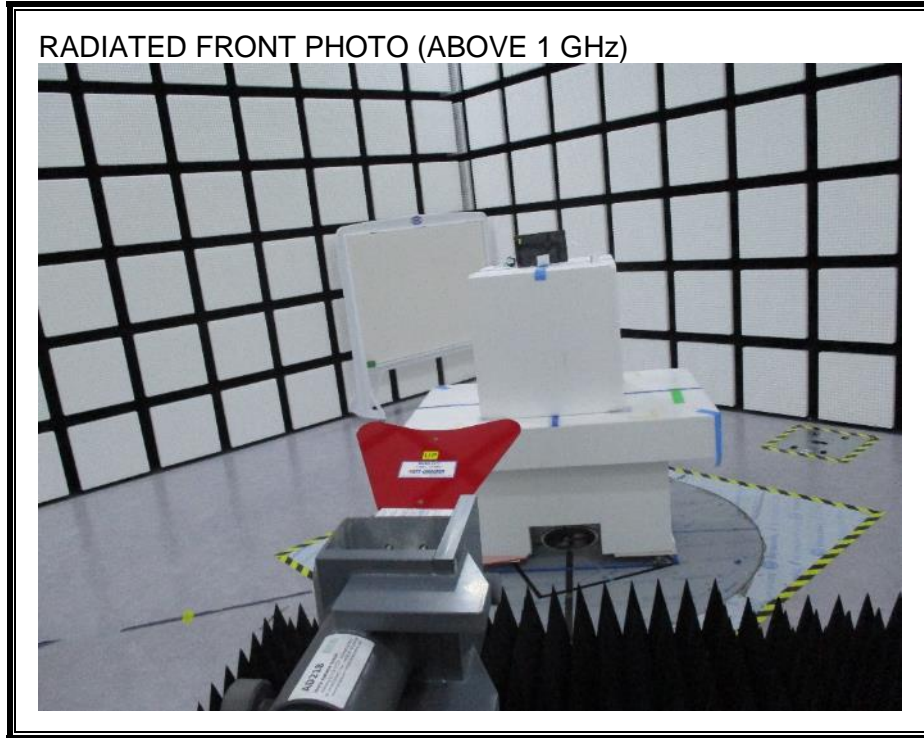

13. SETUP PHOTOS

ANTENNA PORT CONDUCTED RF MEASUREMENT SETUP

RADIATED RF MEASUREMENT SETUP (BELOW 1 GHz)

RADIATED FRONT PHOTO (BELOW 1 GHz)

RADIATED BACK PHOTO (BELOW 1 GHz)

X-AXIS FRONT PHOTO

Y-AXIS FRONT PHOTO

POWERLINE CONDUCTED EMISSIONS MEASUREMENT SETUP

END OF REPORT