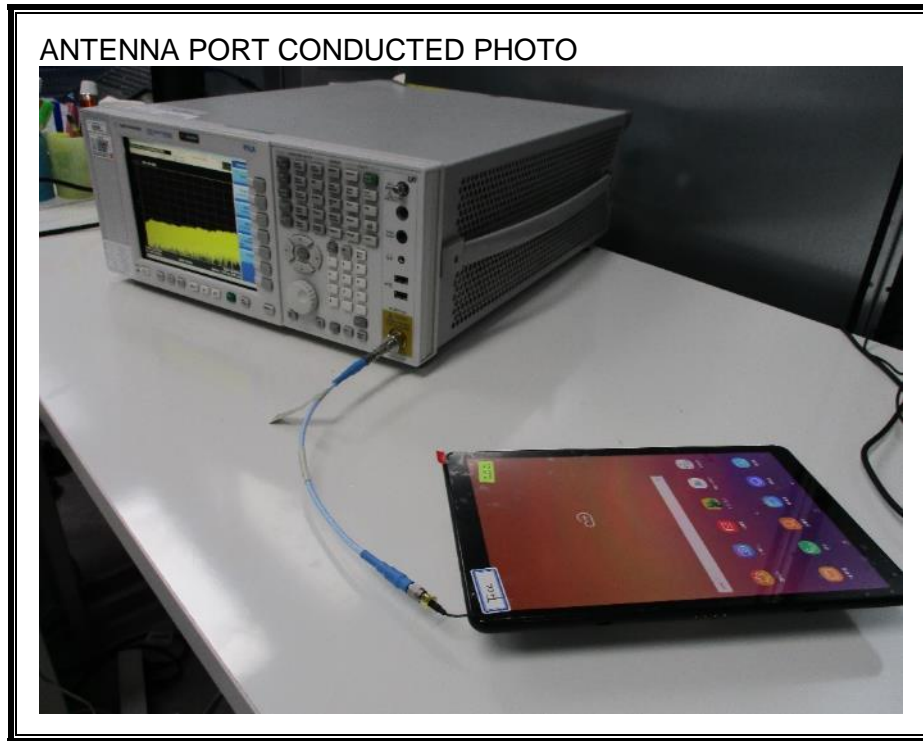

13. SETUP PHOTOS

ANTENNA PORT CONDUCTED RF MEASUREMENT SETUP

RADIATED RF MEASUREMENT SETUP (BELOW 1 GHz)

RADIATED FRONT PHOTO (BELOW 1 GHz)

RADIATED BACK PHOTO (BELOW 1 GHz)

X-AXIS FRONT PHOTO

Y-AXIS FRONT PHOTO

POWERLINE CONDUCTED EMISSIONS MEASUREMENT SETUP

END OF REPORT