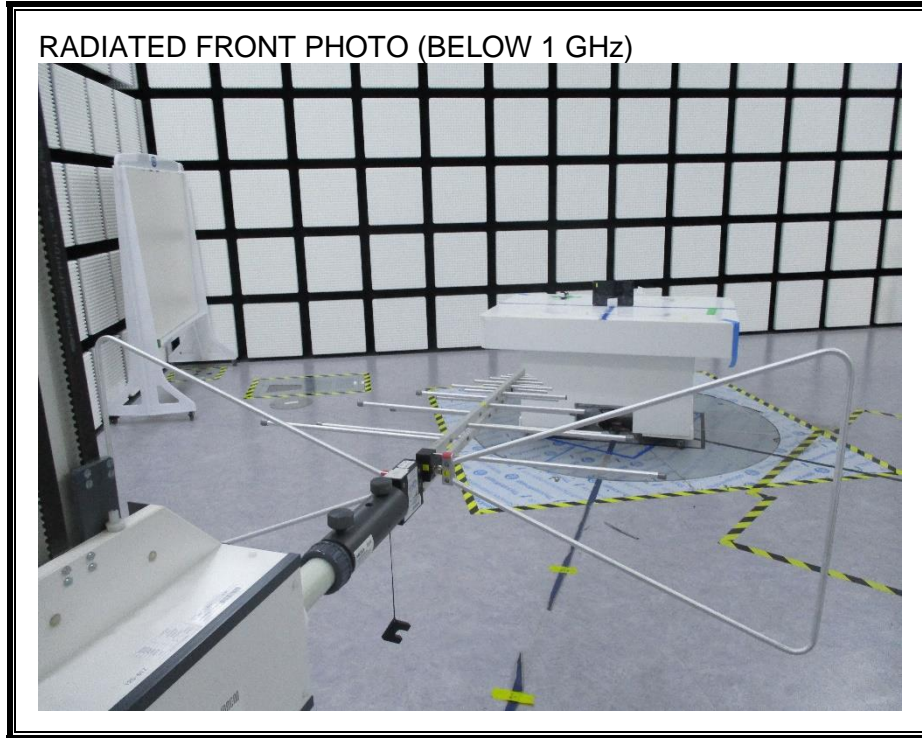

13. SETUP PHOTOS

ANTENNA PORT CONDUCTED RF MEASUREMENT SETUP

RADIATED RF MEASUREMENT SETUP (BELOW 1 GHz)

RADIATED RF MEASUREMENT SETUP (ABOVE 1 GHz)

RADIATED RF MEASUREMENT SETUP FOR PORTABLE CONFIGURATION

POWERLINE CONDUCTED EMISSIONS MEASUREMENT SETUP

END OF REPORT