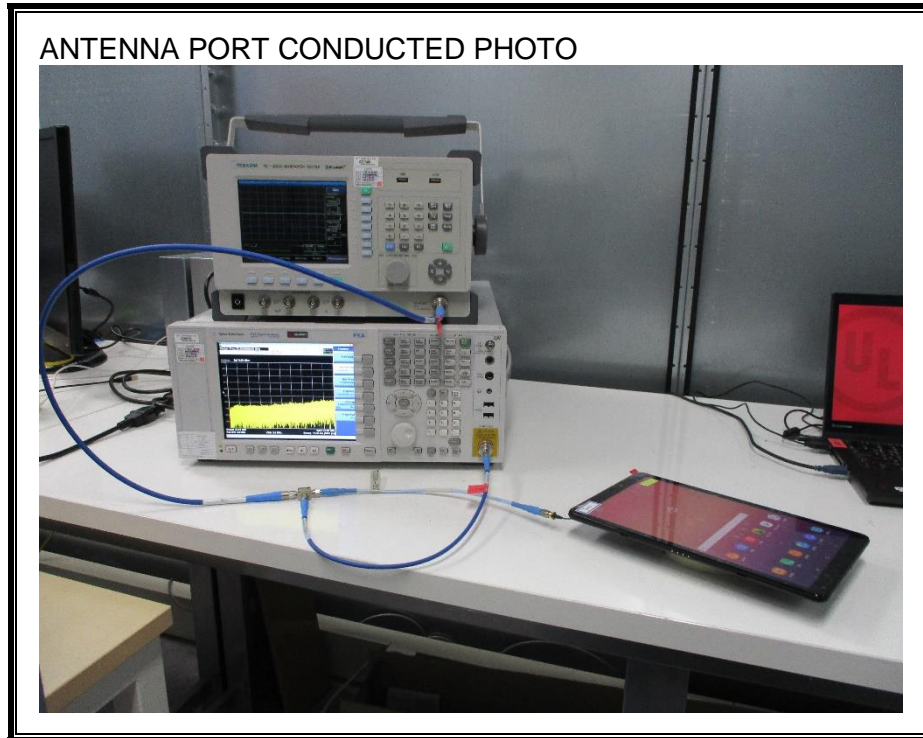

13. SETUP PHOTOS

ANTENNA PORT CONDUCTED RF MEASUREMENT SETUP

RADIATED RF MEASUREMENT SETUP (BELOW 1 GHz)

RADIATED RF MEASUREMENT SETUP (ABOVE 1 GHz)

RADIATED RF MEASUREMENT SETUP FOR PORTABLE CONFIGURATION

POWERLINE CONDUCTED EMISSIONS MEASUREMENT SETUP

END OF REPORT