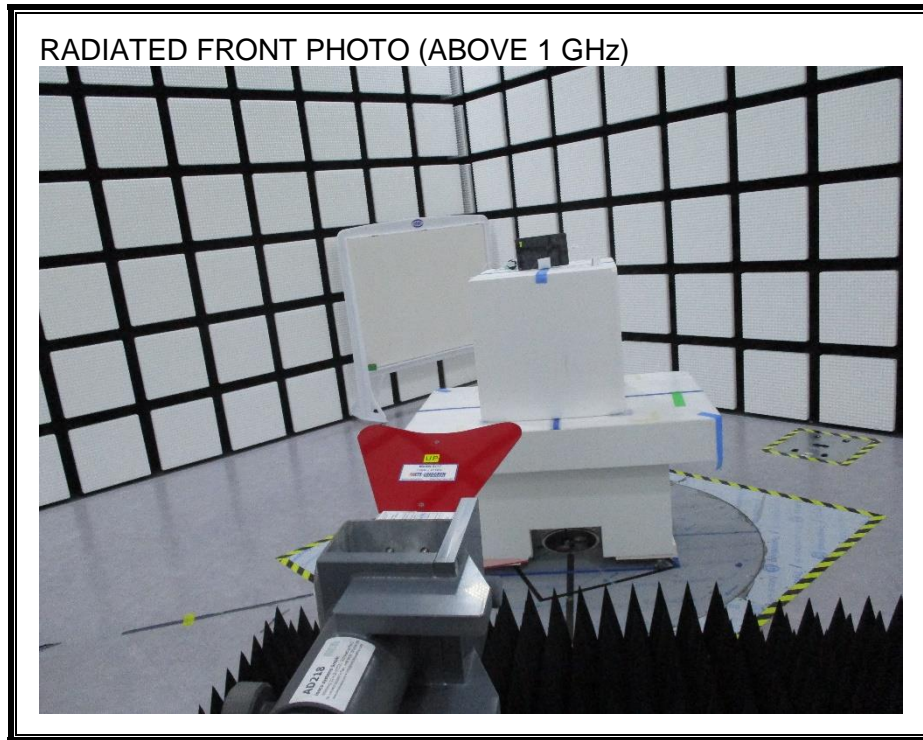

13. SETUP PHOTOS

ANTENNA PORT CONDUCTED RF MEASUREMENT SETUP

RADIATED RF MEASUREMENT SETUP (BELOW 1 GHz)

RADIATED RF MEASUREMENT SETUP (ABOVE 1 GHz)

RADIATED RF MEASUREMENT SETUP FOR PORTABLE CONFIGURATION

POWERLINE CONDUCTED EMISSIONS MEASUREMENT SETUP

END OF REPORT