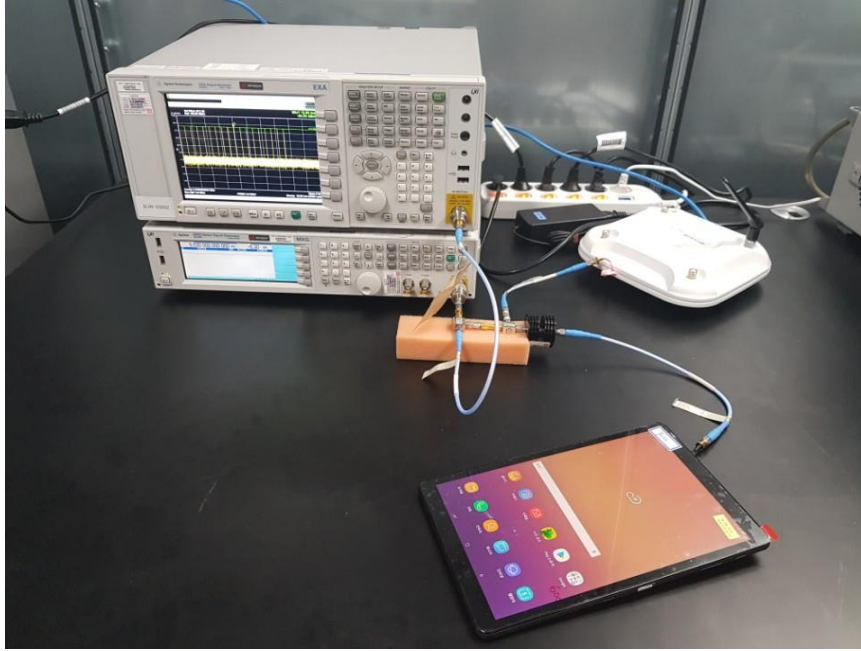

15. SETUP PHOTOS

ANTENNA PORT CONDUCTED RF MEASUREMENT SETUP

X-AXIS FRONT PHOTO

Y-AXIS FRONT PHOTO

LINE CONDUCTED FRONT PHOTO

LINE CONDUCTED BACK PHOTO

DYNAMIC FREQUENCY SELECTION MEASUREMENT SETUP

DFS FRONT PHOTO