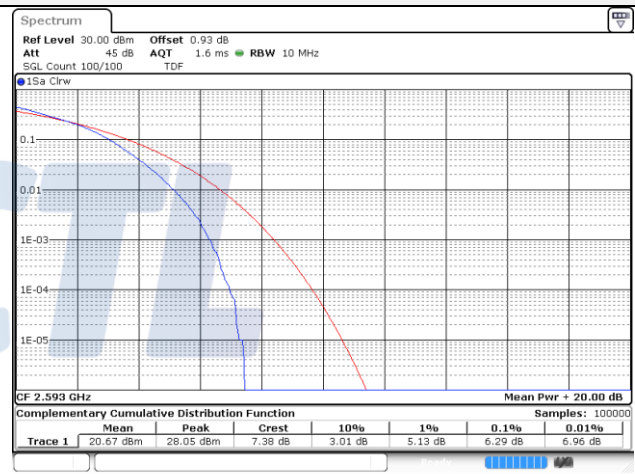

20M BW QPSK Mid ch.

20M BW 16QAM Mid ch.

20M BW QPSK High ch.

20M BW 16QAM High ch.

Test mode: LTE Band 41(PC3)

10M BW QPSK Low ch.

10M BW 16QAM Low ch.

10M BW QPSK Mid ch.

10M BW 16QAM Mid ch.

10M BW QPSK High ch.

10M BW 16QAM High ch.

15M BW QPSK Low ch.

15M BW 16QAM Low ch.

15M BW QPSK Mid ch.

15M BW 16QAM Mid ch.

15M BW QPSK High ch.