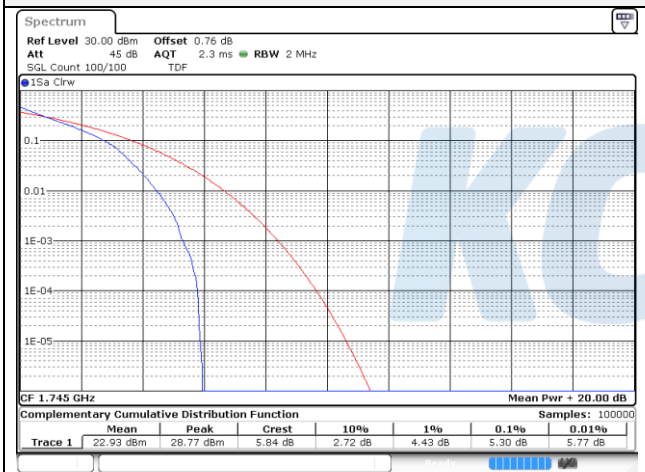

15M BW QPSK Low ch.

15M BW 16QAM Low ch.

20M BW QPSK Low ch.

20M BW 16QAM Low ch.

Test mode: LTE Band 66/4

1.4M BW QPSK Low ch.

1.4M BW 16QAM Low ch.

1.4M BW QPSK Mid ch.