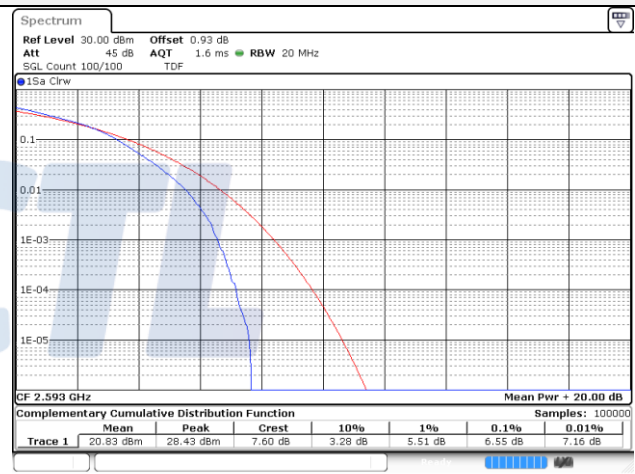

10M BW 16QAM Mid ch.

10M BW QPSK High ch.

10M BW 16QAM High ch.

15M BW QPSK Low ch.

15M BW 16QAM Low ch.

15M BW QPSK Mid ch.

15M BW 16QAM Mid ch.

15M BW QPSK High ch.

15M BW 16QAM High ch.

20M BW QPSK Low ch.

20M BW 16QAM Low ch.

20M BW QPSK Mid ch.

20M BW 16QAM Mid ch.

20M BW QPSK High ch.

20M BW 16QAM High ch.

Test mode: LTE Band 41(PC3) IC Low ch.