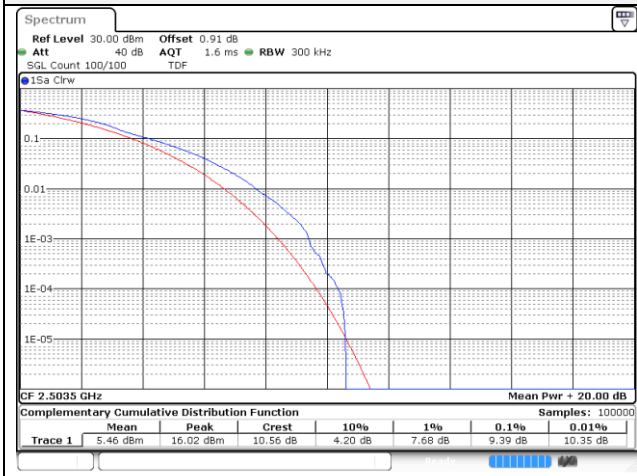

15M BW QPSK Low ch.

15M BW 16QAM Low ch.

15M BW QPSK Mid ch.

15M BW 16QAM Mid ch.

15M BW QPSK High ch.

15M BW 16QAM High ch.

20M BW QPSK Low ch.

20M BW 16QAM Low ch.

20M BW QPSK Mid ch.

20M BW 16QAM Mid ch.

20M BW QPSK High ch.

20M BW 16QAM High ch.

Test mode: LTE Band 41(PC3)

10M BW QPSK Low ch.

10M BW 16QAM Low ch.

10M BW QPSK Mid ch.