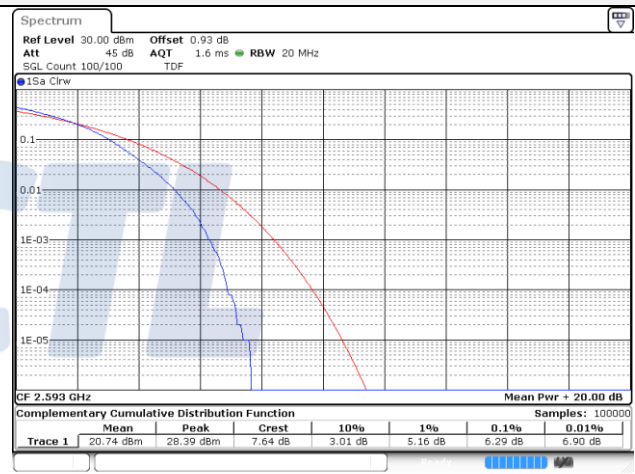

15M BW 16QAM High ch.

20M BW QPSK Low ch.

20M BW 16QAM Low ch.

20M BW QPSK Mid ch.

20M BW 16QAM Mid ch.

20M BW QPSK High ch.

20M BW 16QAM High ch.

Test mode: LTE Band 41(PC3) IC Low ch.

15M BW QPSK Low ch.

15M BW 16QAM Low ch.

20M BW QPSK Low ch.

20M BW 16QAM Low ch.

Test mode: LTE Band 66/4

1.4M BW QPSK Low ch.

1.4M BW 16QAM Low ch.

1.4M BW QPSK Mid ch.