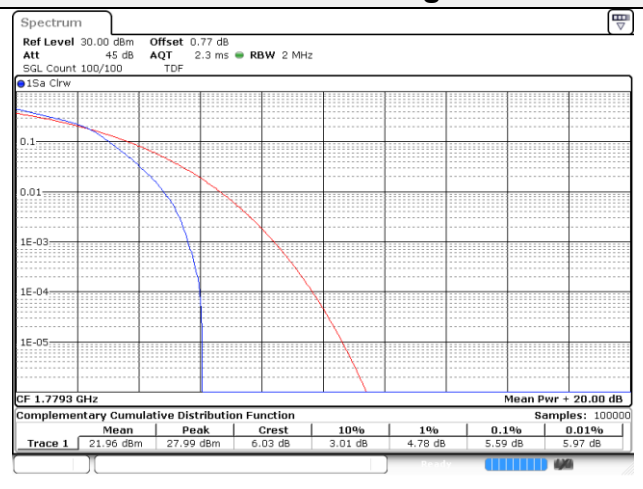

1.4M BW 16QAM High ch.