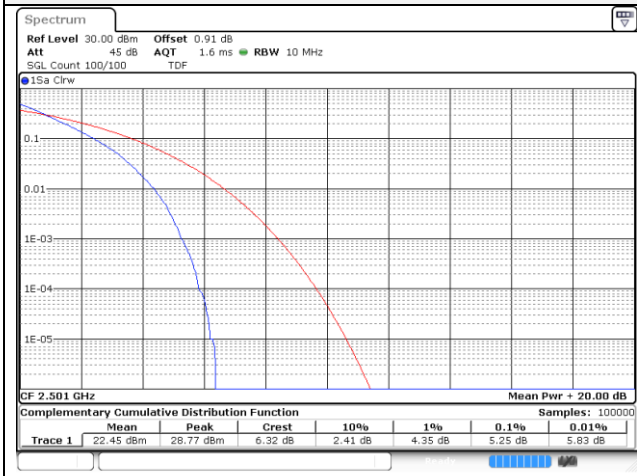

20M BW QPSK Mid ch.

20M BW 16QAM Mid ch.

20M BW QPSK High ch.

20M BW 16QAM High ch.

Test mode: LTE Band 41(PC3)

10M BW QPSK Low ch.

10M BW 16QAM Low ch.

10M BW QPSK Mid ch.

10M BW 16QAM Mid ch.

10M BW QPSK High ch.

10M BW 16QAM High ch.

15M BW QPSK Low ch.

15M BW 16QAM Low ch.

15M BW QPSK Mid ch.

15M BW 16QAM Mid ch.

15M BW QPSK High ch.

15M BW 16QAM High ch.

20M BW QPSK Low ch.

20M BW 16QAM Low ch.

20M BW QPSK Mid ch.

20M BW 16QAM Mid ch.

20M BW QPSK High ch.

20M BW 16QAM High ch.

Test mode: LTE Band 41(PC3) IC Low ch.