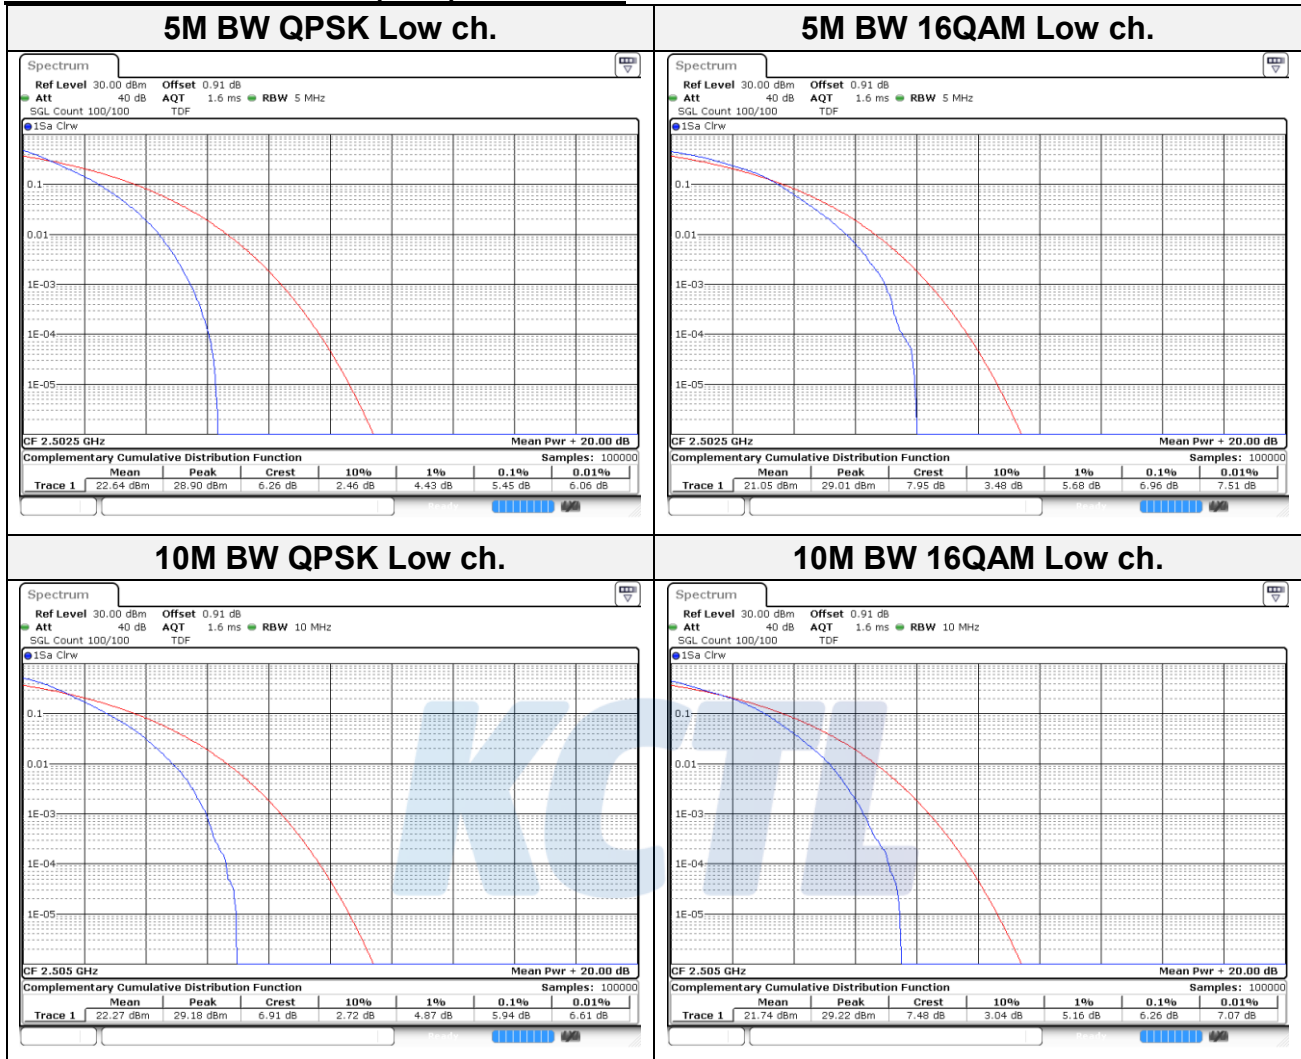

15M BW 16QAM High ch.

20M BW QPSK Low ch.

20M BW 16QAM Low ch.

20M BW QPSK Mid ch.

20M BW 16QAM Mid ch.

20M BW QPSK High ch.

20M BW 16QAM High ch.

Test mode: LTE Band 41(PC3) IC Low ch.

15M BW QPSK Low ch.

15M BW 16QAM Low ch.

20M BW QPSK Low ch.

20M BW 16QAM Low ch.

Test mode: LTE Band 66/4

1.4M BW QPSK Low ch.

1.4M BW 16QAM Low ch.

1.4M BW QPSK Mid ch.