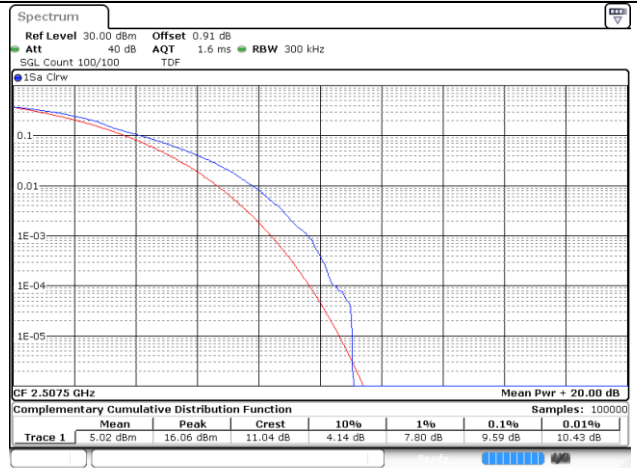

15M BW 16QAM High ch.

20M BW QPSK Low ch.

20M BW 16QAM Low ch.

20M BW QPSK Mid ch.

20M BW 16QAM Mid ch.

20M BW QPSK High ch.

20M BW 16QAM High ch.

Test mode: LTE Band 41(PC3) IC Low ch.

15M BW QPSK Low ch.

15M BW 16QAM Low ch.

20M BW QPSK Low ch.

20M BW 16QAM Low ch.

Test mode: LTE Band 66/4

1.4M BW QPSK Low ch.

1.4M BW 16QAM Low ch.

1.4M BW QPSK Mid ch.