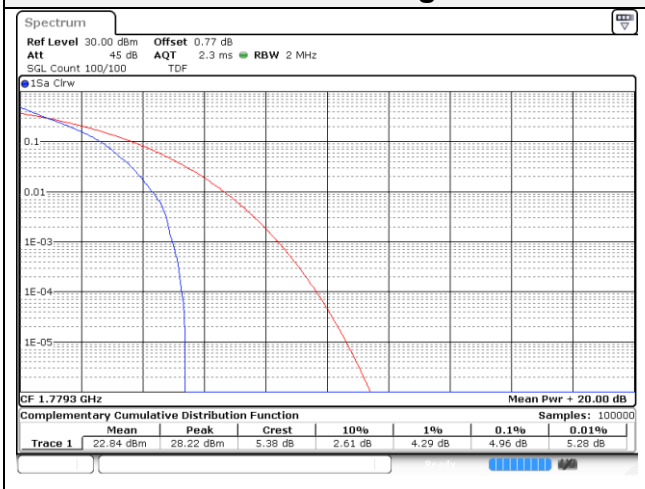

1.4M BW QPSK High ch.