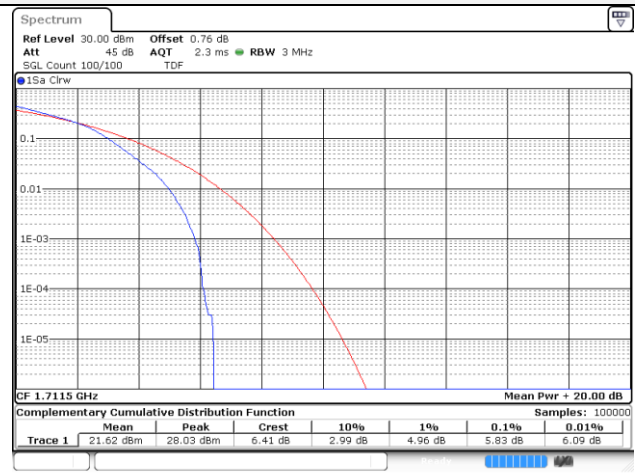

15M BW QPSK Low ch.

15M BW 16QAM Low ch.

20M BW QPSK Low ch.

20M BW 16QAM Low ch.

Test mode: LTE Band 66/4

1.4M BW QPSK Low ch.

1.4M BW 16QAM Low ch.

1.4M BW QPSK Mid ch.

1.4M BW 16QAM Mid ch.

1.4M BW QPSK High ch.

1.4M BW 16QAM High ch.

3M BW QPSK Low ch.

3M BW 16QAM Low ch.

3M BW QPSK Mid ch.

3M BW 16QAM Mid ch.

3M BW QPSK High ch.