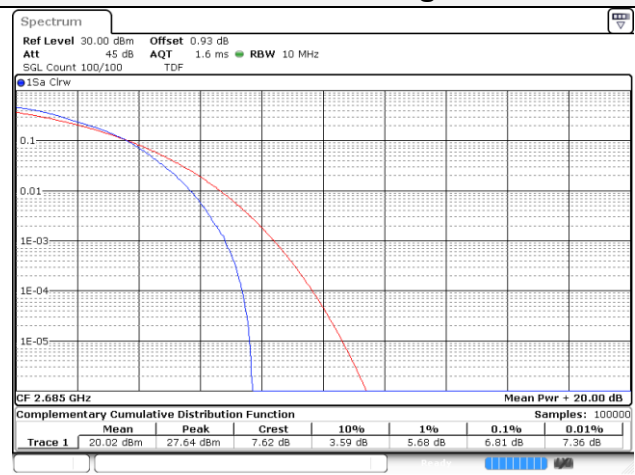

20M BW QPSK Mid ch.

20M BW 16QAM Mid ch.

20M BW QPSK High ch.

20M BW 16QAM High ch.

Test mode: LTE Band 41(PC3)

10M BW QPSK Low ch.

10M BW 16QAM Low ch.

10M BW QPSK Mid ch.

10M BW 16QAM Mid ch.

10M BW QPSK High ch.

10M BW 16QAM High ch.

15M BW QPSK Low ch.

15M BW 16QAM Low ch.

15M BW QPSK Mid ch.

15M BW 16QAM Mid ch.

15M BW QPSK High ch.

15M BW 16QAM High ch.

20M BW QPSK Low ch.

20M BW 16QAM Low ch.

20M BW QPSK Mid ch.

20M BW 16QAM Mid ch.

20M BW QPSK High ch.

20M BW 16QAM High ch.

Test mode: LTE Band 41(PC3) IC Low ch.