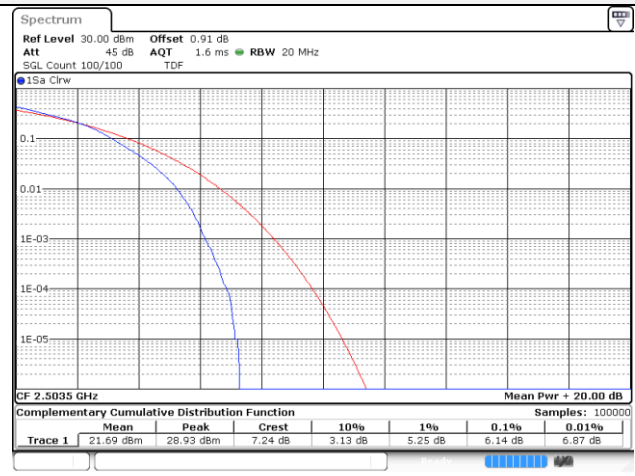

20M BW QPSK Mid ch.

20M BW 16QAM Mid ch.

20M BW QPSK High ch.

20M BW 16QAM High ch.

Test mode: LTE Band 41(PC3)

10M BW QPSK Low ch.

10M BW 16QAM Low ch.

10M BW QPSK Mid ch.

10M BW 16QAM Mid ch.

10M BW QPSK High ch.

10M BW 16QAM High ch.

15M BW QPSK Low ch.

15M BW 16QAM Low ch.

15M BW QPSK Mid ch.

15M BW 16QAM Mid ch.

15M BW QPSK High ch.

15M BW 16QAM High ch.

20M BW QPSK Low ch.

20M BW 16QAM Low ch.

20M BW QPSK Mid ch.

20M BW 16QAM Mid ch.

20M BW QPSK High ch.

20M BW 16QAM High ch.

Test mode: LTE Band 41(PC3) IC Low ch.

15M BW QPSK Low ch.

15M BW 16QAM Low ch.

20M BW QPSK Low ch.

20M BW 16QAM Low ch.

Test mode: LTE Band 66/4

1.4M BW QPSK Low ch.

1.4M BW 16QAM Low ch.

1.4M BW QPSK Mid ch.