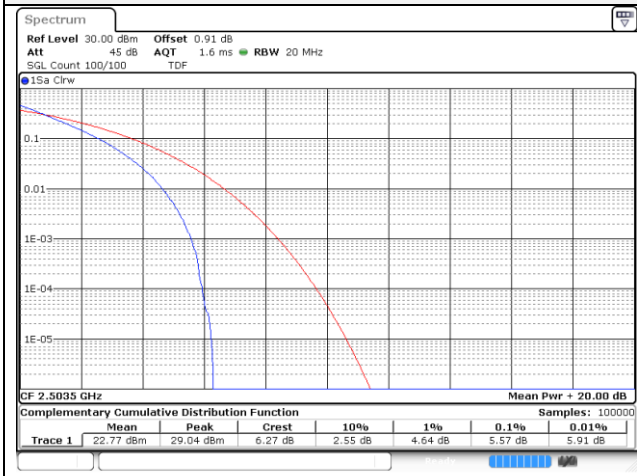

20M BW QPSK Mid ch.

20M BW 16QAM Mid ch.

20M BW QPSK High ch.

20M BW 16QAM High ch.

Test mode: LTE Band 41(PC3)

10M BW QPSK Low ch.

10M BW 16QAM Low ch.

10M BW QPSK Mid ch.

10M BW 16QAM Mid ch.

10M BW QPSK High ch.

10M BW 16QAM High ch.

15M BW QPSK Low ch.

15M BW 16QAM Low ch.

15M BW QPSK Mid ch.

15M BW 16QAM Mid ch.

15M BW QPSK High ch.

15M BW 16QAM High ch.

20M BW QPSK Low ch.

20M BW 16QAM Low ch.

20M BW QPSK Mid ch.

20M BW 16QAM Mid ch.

20M BW QPSK High ch.

20M BW 16QAM High ch.

Test mode: LTE Band 41(PC3) IC Low ch.

15M BW QPSK Low ch.

15M BW 16QAM Low ch.

20M BW QPSK Low ch.

20M BW 16QAM Low ch.

Test mode: LTE Band 66/4

1.4M BW QPSK Low ch.

1.4M BW 16QAM Low ch.

1.4M BW QPSK Mid ch.