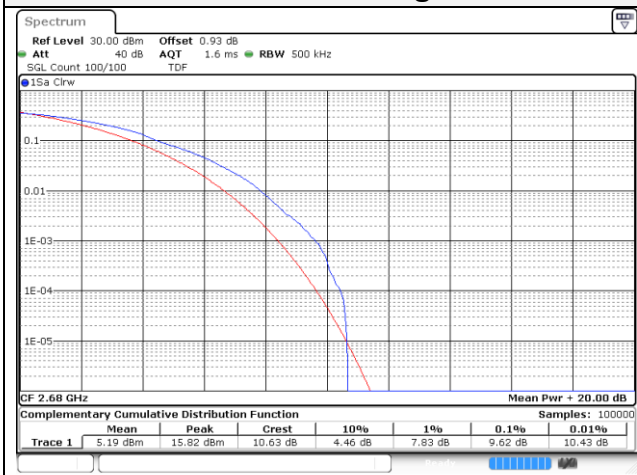

15M BW QPSK Low ch.

15M BW 16QAM Low ch.

15M BW QPSK Mid ch.

15M BW 16QAM Mid ch.

15M BW QPSK High ch.

15M BW 16QAM High ch.

20M BW QPSK Low ch.

20M BW 16QAM Low ch.

20M BW QPSK Mid ch.

20M BW 16QAM Mid ch.

20M BW QPSK High ch.

20M BW 16QAM High ch.

Test mode: LTE Band 41(PC3)

10M BW QPSK Low ch.

10M BW 16QAM Low ch.

10M BW QPSK Mid ch.

10M BW 16QAM Mid ch.

10M BW QPSK High ch.

10M BW 16QAM High ch.

15M BW QPSK Low ch.

15M BW 16QAM Low ch.

15M BW QPSK Mid ch.

15M BW 16QAM Mid ch.

15M BW QPSK High ch.