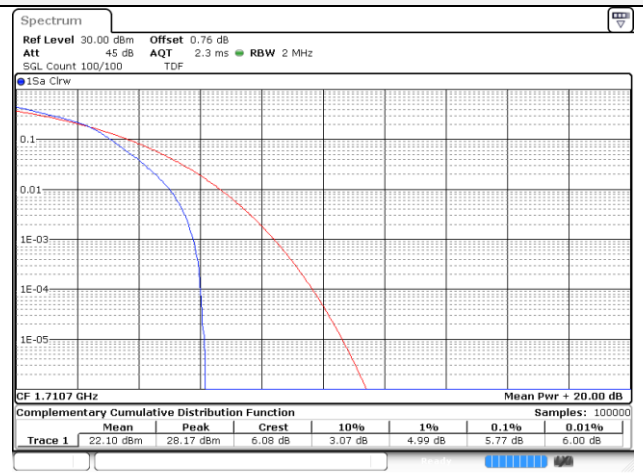

15M BW QPSK Low ch.

15M BW 16QAM Low ch.

20M BW QPSK Low ch.

20M BW 16QAM Low ch.

Test mode: LTE Band 66/4

1.4M BW QPSK Low ch.

1.4M BW 16QAM Low ch.

1.4M BW QPSK Mid ch.