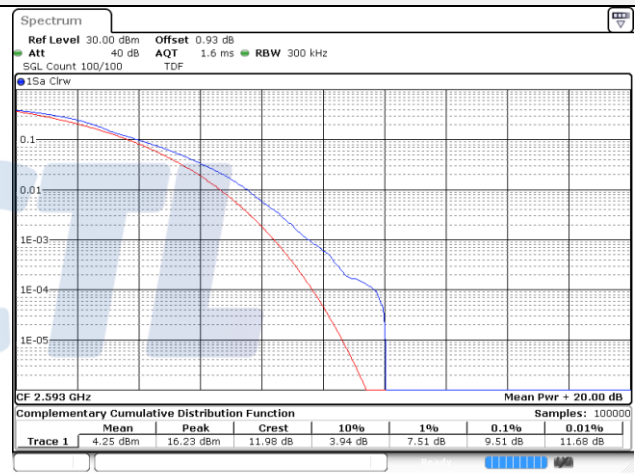

15M BW QPSK Low ch.

15M BW 16QAM Low ch.

15M BW QPSK Mid ch.

15M BW 16QAM Mid ch.

15M BW QPSK High ch.

15M BW 16QAM High ch.

20M BW QPSK Low ch.

20M BW 16QAM Low ch.

20M BW QPSK Mid ch.

20M BW 16QAM Mid ch.

20M BW QPSK High ch.

20M BW 16QAM High ch.

Test mode: LTE Band 41(PC3)

10M BW QPSK Low ch.

10M BW 16QAM Low ch.

10M BW QPSK Mid ch.