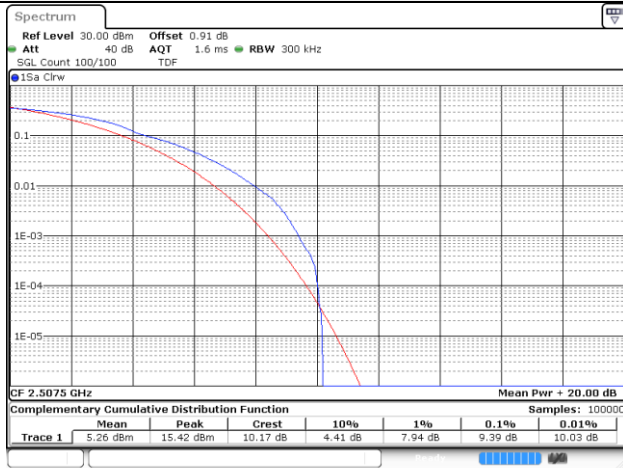

15M BW 16QAM High ch.

20M BW QPSK Low ch.

20M BW 16QAM Low ch.

20M BW QPSK Mid ch.

20M BW 16QAM Mid ch.

20M BW QPSK High ch.

20M BW 16QAM High ch.

Test mode: LTE Band 41(PC3) IC Low ch.

15M BW QPSK Low ch.

15M BW 16QAM Low ch.

20M BW QPSK Low ch.

20M BW 16QAM Low ch.

Test mode: LTE Band 66/4

1.4M BW QPSK Low ch.

1.4M BW 16QAM Low ch.

1.4M BW QPSK Mid ch.