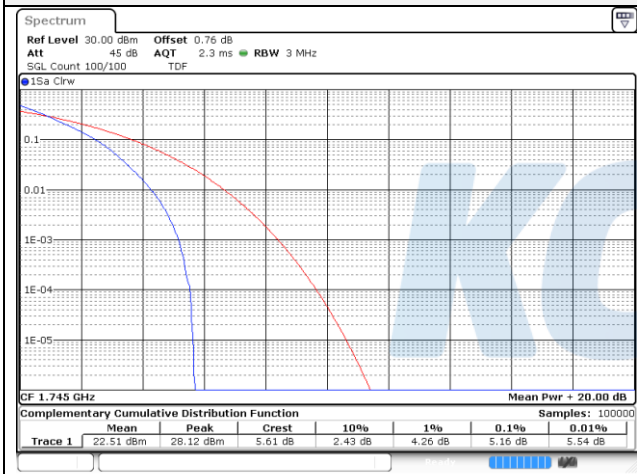

1.4M BW 16QAM Mid ch.

1.4M BW QPSK High ch.

1.4M BW 16QAM High ch.

3M BW QPSK Low ch.

3M BW 16QAM Low ch.

3M BW QPSK Mid ch.

3M BW 16QAM Mid ch.

3M BW QPSK High ch.