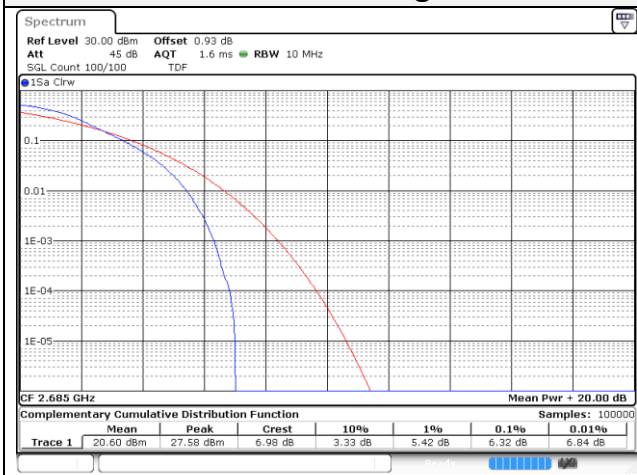

20M BW QPSK Mid ch.

20M BW 16QAM Mid ch.

20M BW QPSK High ch.

20M BW 16QAM High ch.

Test mode: LTE Band 41(PC3)

10M BW QPSK Low ch.

10M BW 16QAM Low ch.

10M BW QPSK Mid ch.

10M BW 16QAM Mid ch.

10M BW QPSK High ch.

10M BW 16QAM High ch.

15M BW QPSK Low ch.

15M BW 16QAM Low ch.

15M BW QPSK Mid ch.

15M BW 16QAM Mid ch.

15M BW QPSK High ch.

15M BW 16QAM High ch.

20M BW QPSK Low ch.

20M BW 16QAM Low ch.

20M BW QPSK Mid ch.

20M BW 16QAM Mid ch.

20M BW QPSK High ch.

20M BW 16QAM High ch.

Test mode: LTE Band 41(PC3) IC Low ch.