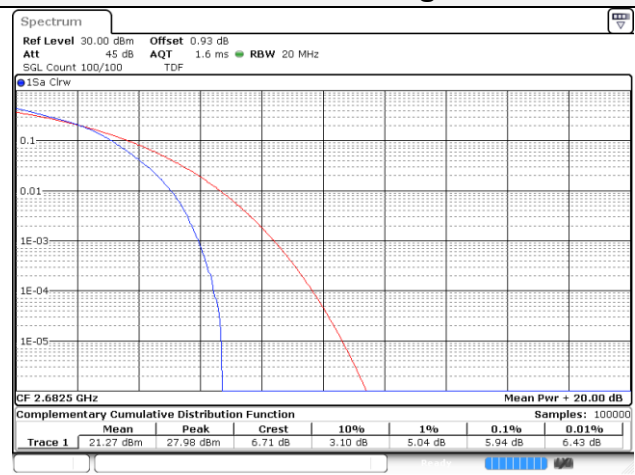

10M BW 16QAM Mid ch.

10M BW QPSK High ch.

10M BW 16QAM High ch.

15M BW QPSK Low ch.

15M BW 16QAM Low ch.

15M BW QPSK Mid ch.

15M BW 16QAM Mid ch.

15M BW QPSK High ch.

15M BW 16QAM High ch.

20M BW QPSK Low ch.

20M BW 16QAM Low ch.

20M BW QPSK Mid ch.

20M BW 16QAM Mid ch.

20M BW QPSK High ch.

20M BW 16QAM High ch.

Test mode: LTE Band 41(PC3) IC Low ch.

15M BW QPSK Low ch.

15M BW 16QAM Low ch.

20M BW QPSK Low ch.

20M BW 16QAM Low ch.

Test mode: LTE Band 66/4

1.4M BW QPSK Low ch.

1.4M BW 16QAM Low ch.

1.4M BW QPSK Mid ch.