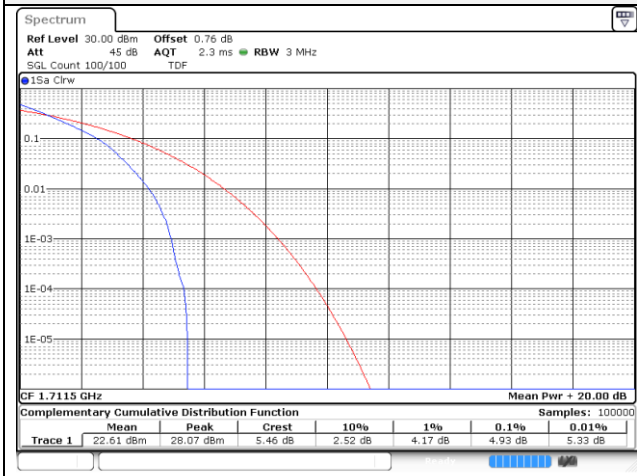

15M BW QPSK Low ch.

15M BW 16QAM Low ch.

20M BW QPSK Low ch.

20M BW 16QAM Low ch.

Test mode: LTE Band 66/4

1.4M BW QPSK Low ch.

1.4M BW 16QAM Low ch.

1.4M BW QPSK Mid ch.

1.4M BW 16QAM Mid ch.

1.4M BW QPSK High ch.

1.4M BW 16QAM High ch.

3M BW QPSK Low ch.

3M BW 16QAM Low ch.

3M BW QPSK Mid ch.

3M BW 16QAM Mid ch.

3M BW QPSK High ch.