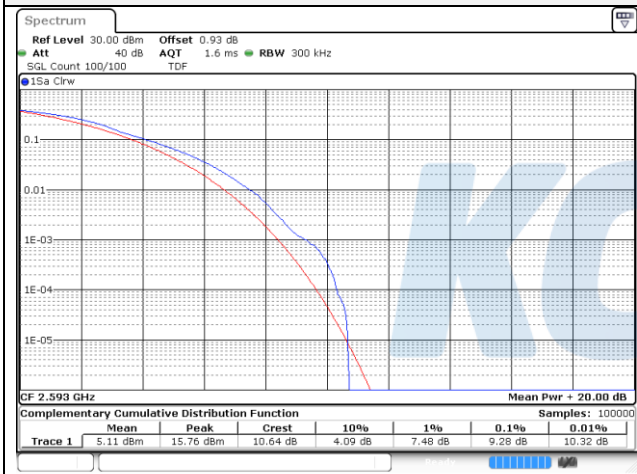

15M BW QPSK Low ch.

15M BW 16QAM Low ch.

15M BW QPSK Mid ch.

15M BW 16QAM Mid ch.

15M BW QPSK High ch.

15M BW 16QAM High ch.

20M BW QPSK Low ch.

20M BW 16QAM Low ch.

20M BW QPSK Mid ch.

20M BW 16QAM Mid ch.

20M BW QPSK High ch.

20M BW 16QAM High ch.

Test mode: LTE Band 41(PC3)

10M BW QPSK Low ch.

10M BW 16QAM Low ch.

10M BW QPSK Mid ch.