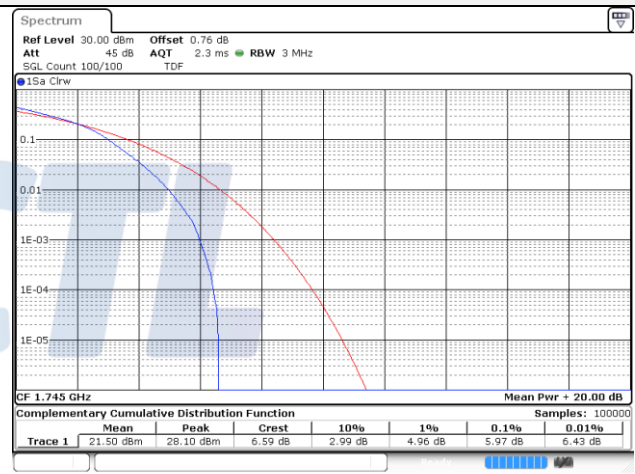

15M BW QPSK Low ch.

15M BW 16QAM Low ch.

20M BW QPSK Low ch.

20M BW 16QAM Low ch.

Test mode: LTE Band 66/4

1.4M BW QPSK Low ch.

1.4M BW 16QAM Low ch.

1.4M BW QPSK Mid ch.

1.4M BW 16QAM Mid ch.

1.4M BW QPSK High ch.

1.4M BW 16QAM High ch.

3M BW QPSK Low ch.

3M BW 16QAM Low ch.

3M BW QPSK Mid ch.

3M BW 16QAM Mid ch.

3M BW QPSK High ch.