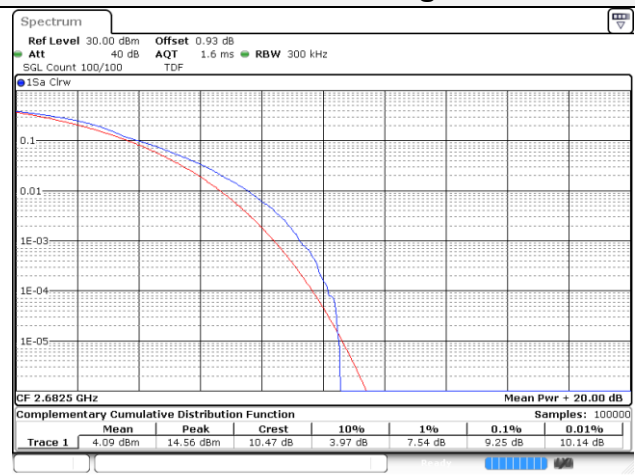

15M BW QPSK Low ch.

15M BW 16QAM Low ch.

15M BW QPSK Mid ch.

15M BW 16QAM Mid ch.

15M BW QPSK High ch.

15M BW 16QAM High ch.

20M BW QPSK Low ch.

20M BW 16QAM Low ch.

20M BW QPSK Mid ch.

20M BW 16QAM Mid ch.

20M BW QPSK High ch.

20M BW 16QAM High ch.

Test mode: LTE Band 41(PC3)

10M BW QPSK Low ch.

10M BW 16QAM Low ch.

10M BW QPSK Mid ch.

10M BW 16QAM Mid ch.

10M BW QPSK High ch.

10M BW 16QAM High ch.

15M BW QPSK Low ch.

15M BW 16QAM Low ch.

15M BW QPSK Mid ch.

15M BW 16QAM Mid ch.

15M BW QPSK High ch.