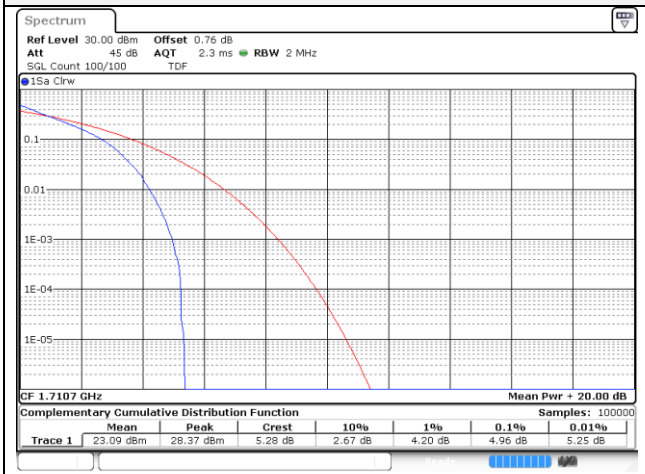

15M BW QPSK Low ch.

15M BW 16QAM Low ch.

20M BW QPSK Low ch.

20M BW 16QAM Low ch.

Test mode: LTE Band 66/4

1.4M BW QPSK Low ch.

1.4M BW 16QAM Low ch.

1.4M BW QPSK Mid ch.