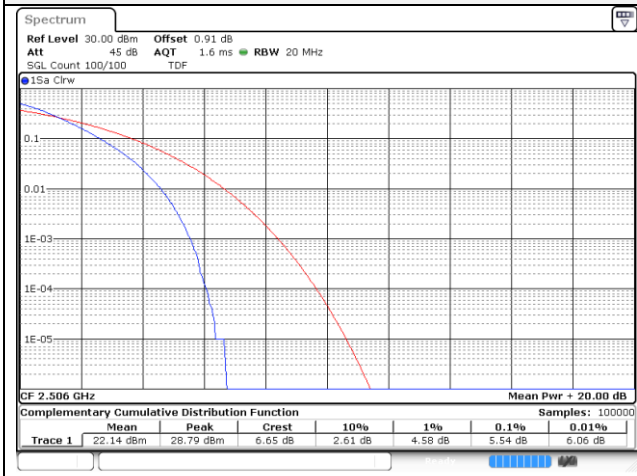

20M BW QPSK Mid ch.

20M BW 16QAM Mid ch.

20M BW QPSK High ch.

20M BW 16QAM High ch.

Test mode: LTE Band 41(PC3)

10M BW QPSK Low ch.

10M BW 16QAM Low ch.

10M BW QPSK Mid ch.

10M BW 16QAM Mid ch.

10M BW QPSK High ch.

10M BW 16QAM High ch.

15M BW QPSK Low ch.

15M BW 16QAM Low ch.

15M BW QPSK Mid ch.

15M BW 16QAM Mid ch.

15M BW QPSK High ch.

15M BW 16QAM High ch.

20M BW QPSK Low ch.

20M BW 16QAM Low ch.

20M BW QPSK Mid ch.

20M BW 16QAM Mid ch.

20M BW QPSK High ch.

20M BW 16QAM High ch.

Test mode: LTE Band 41(PC3) IC Low ch.

15M BW QPSK Low ch.

15M BW 16QAM Low ch.

20M BW QPSK Low ch.

20M BW 16QAM Low ch.

Test mode: LTE Band 66/4

1.4M BW QPSK Low ch.

1.4M BW 16QAM Low ch.

1.4M BW QPSK Mid ch.