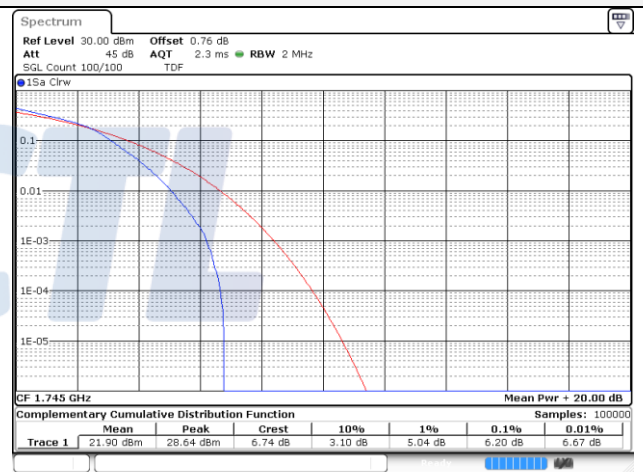

1.4M BW 16QAM Mid ch.