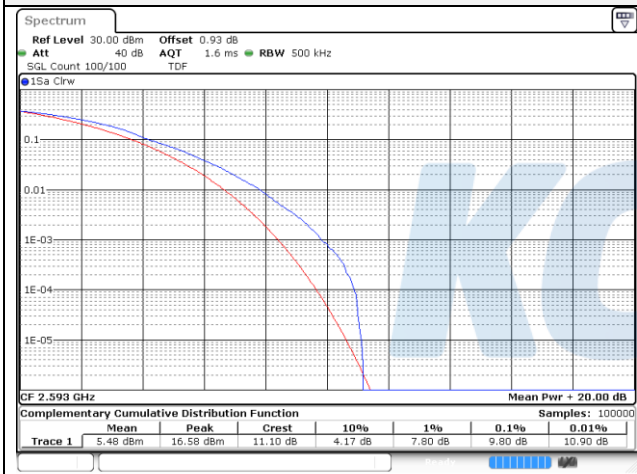

15M BW QPSK Low ch.

15M BW 16QAM Low ch.

15M BW QPSK Mid ch.

15M BW 16QAM Mid ch.

15M BW QPSK High ch.

15M BW 16QAM High ch.

20M BW QPSK Low ch.

20M BW 16QAM Low ch.

20M BW QPSK Mid ch.

20M BW 16QAM Mid ch.

20M BW QPSK High ch.

20M BW 16QAM High ch.

Test mode: LTE Band 41(PC3)

10M BW QPSK Low ch.

10M BW 16QAM Low ch.

10M BW QPSK Mid ch.