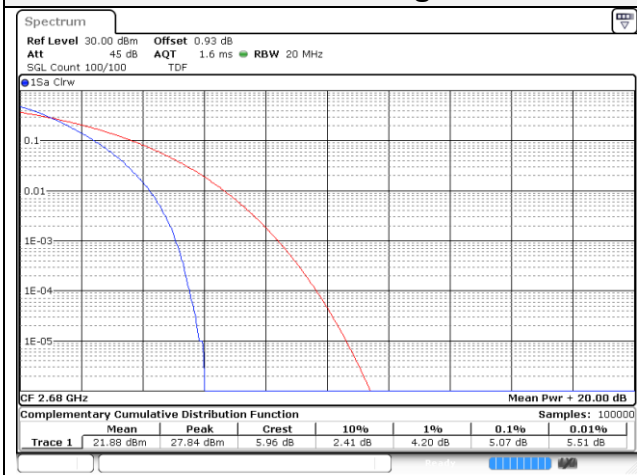

15M BW 16QAM High ch.

20M BW QPSK Low ch.

20M BW 16QAM Low ch.

20M BW QPSK Mid ch.

20M BW 16QAM Mid ch.

20M BW QPSK High ch.

20M BW 16QAM High ch.

Test mode: LTE Band 41(PC3) IC Low ch.

15M BW QPSK Low ch.

15M BW 16QAM Low ch.

20M BW QPSK Low ch.

20M BW 16QAM Low ch.

Test mode: LTE Band 66/4

1.4M BW QPSK Low ch.

1.4M BW 16QAM Low ch.

1.4M BW QPSK Mid ch.