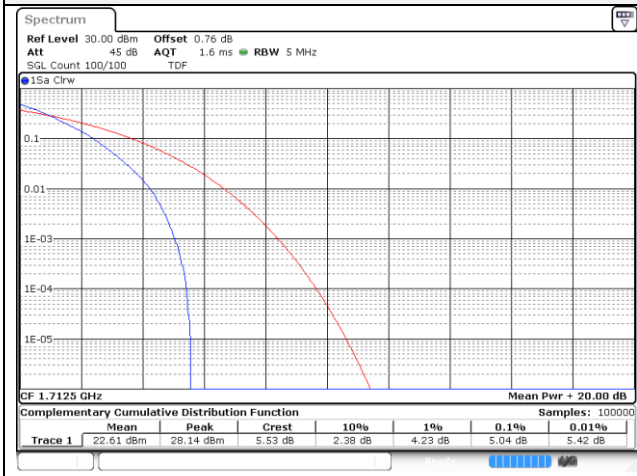

5M BW QPSK Low ch.