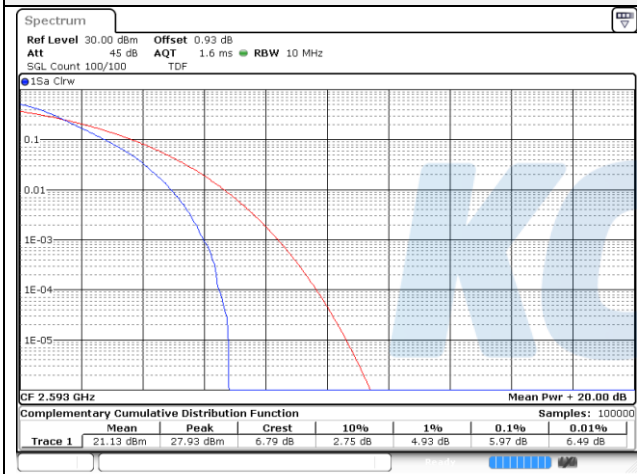

20M BW QPSK Mid ch.

20M BW 16QAM Mid ch.

20M BW QPSK High ch.

20M BW 16QAM High ch.

Test mode: LTE Band 41(PC3)

10M BW QPSK Low ch.

10M BW 16QAM Low ch.

10M BW QPSK Mid ch.

10M BW 16QAM Mid ch.

10M BW QPSK High ch.

10M BW 16QAM High ch.

15M BW QPSK Low ch.

15M BW 16QAM Low ch.

15M BW QPSK Mid ch.

15M BW 16QAM Mid ch.

15M BW QPSK High ch.