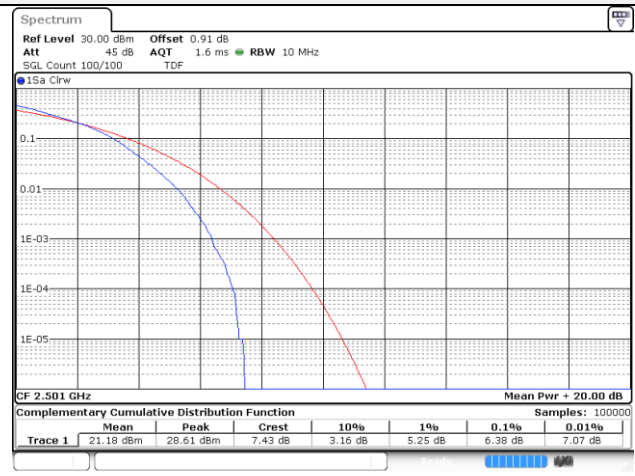

20M BW QPSK Mid ch.

20M BW 16QAM Mid ch.

20M BW QPSK High ch.

20M BW 16QAM High ch.

Test mode: LTE Band 41(PC3)

10M BW QPSK Low ch.

10M BW 16QAM Low ch.

10M BW QPSK Mid ch.

10M BW 16QAM Mid ch.

10M BW QPSK High ch.

10M BW 16QAM High ch.

15M BW QPSK Low ch.

15M BW 16QAM Low ch.

15M BW QPSK Mid ch.

15M BW 16QAM Mid ch.

15M BW QPSK High ch.

15M BW 16QAM High ch.

20M BW QPSK Low ch.

20M BW 16QAM Low ch.

20M BW QPSK Mid ch.

20M BW 16QAM Mid ch.

20M BW QPSK High ch.

20M BW 16QAM High ch.

Test mode: LTE Band 41(PC3) IC Low ch.