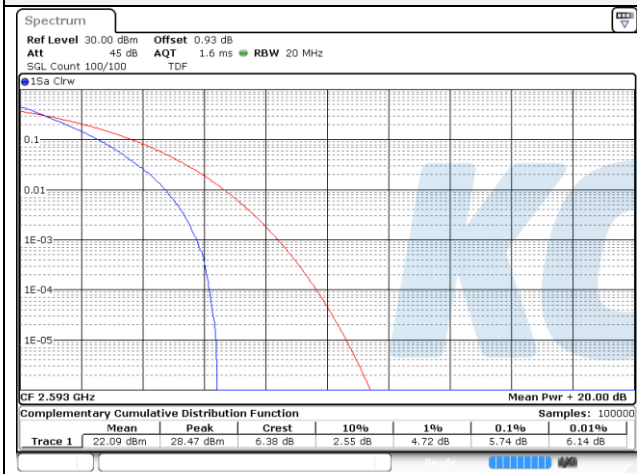

10M BW 16QAM Mid ch.

10M BW QPSK High ch.

10M BW 16QAM High ch.

15M BW QPSK Low ch.

15M BW 16QAM Low ch.

15M BW QPSK Mid ch.

15M BW 16QAM Mid ch.

15M BW QPSK High ch.

15M BW 16QAM High ch.

20M BW QPSK Low ch.

20M BW 16QAM Low ch.

20M BW QPSK Mid ch.

20M BW 16QAM Mid ch.

20M BW QPSK High ch.

20M BW 16QAM High ch.

Test mode: LTE Band 41(PC3) IC Low ch.