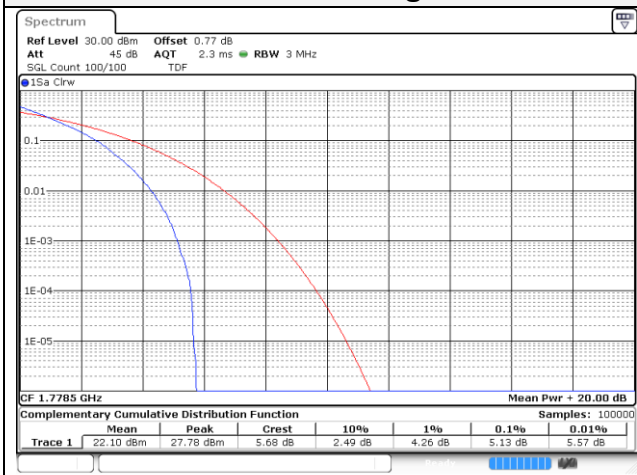

15M BW QPSK Low ch.

15M BW 16QAM Low ch.

20M BW QPSK Low ch.

20M BW 16QAM Low ch.

Test mode: LTE Band 66/4

1.4M BW QPSK Low ch.

1.4M BW 16QAM Low ch.

1.4M BW QPSK Mid ch.

1.4M BW 16QAM Mid ch.

1.4M BW QPSK High ch.

1.4M BW 16QAM High ch.

3M BW QPSK Low ch.

3M BW 16QAM Low ch.

3M BW QPSK Mid ch.

3M BW 16QAM Mid ch.

3M BW QPSK High ch.