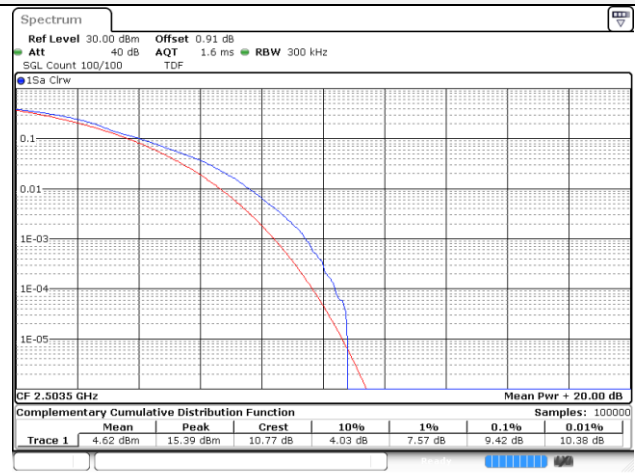

15M BW QPSK Low ch.

15M BW 16QAM Low ch.

15M BW QPSK Mid ch.

15M BW 16QAM Mid ch.

15M BW QPSK High ch.

15M BW 16QAM High ch.

20M BW QPSK Low ch.

20M BW 16QAM Low ch.

20M BW QPSK Mid ch.

20M BW 16QAM Mid ch.

20M BW QPSK High ch.

20M BW 16QAM High ch.

Test mode: LTE Band 41(PC3)

10M BW QPSK Low ch.

10M BW 16QAM Low ch.

10M BW QPSK Mid ch.