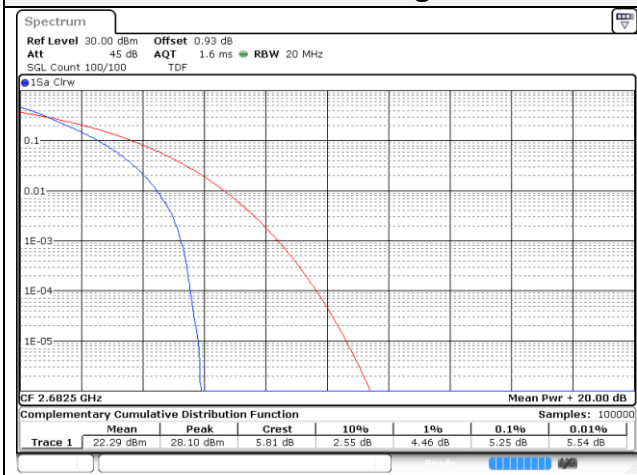

20M BW QPSK Mid ch.

20M BW 16QAM Mid ch.

20M BW QPSK High ch.

20M BW 16QAM High ch.

Test mode: LTE Band 41(PC3)

10M BW QPSK Low ch.

10M BW 16QAM Low ch.

10M BW QPSK Mid ch.

10M BW 16QAM Mid ch.

10M BW QPSK High ch.

10M BW 16QAM High ch.

15M BW QPSK Low ch.

15M BW 16QAM Low ch.

15M BW QPSK Mid ch.

15M BW 16QAM Mid ch.

15M BW QPSK High ch.

15M BW 16QAM High ch.

20M BW QPSK Low ch.

20M BW 16QAM Low ch.

20M BW QPSK Mid ch.

20M BW 16QAM Mid ch.

20M BW QPSK High ch.

20M BW 16QAM High ch.

Test mode: LTE Band 41(PC3) IC Low ch.

15M BW QPSK Low ch.

15M BW 16QAM Low ch.

20M BW QPSK Low ch.

20M BW 16QAM Low ch.

Test mode: LTE Band 66/4

1.4M BW QPSK Low ch.

1.4M BW 16QAM Low ch.

1.4M BW QPSK Mid ch.