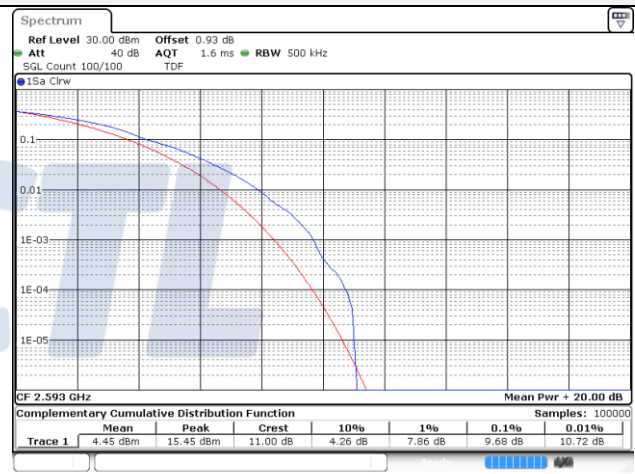

15M BW QPSK Low ch.

15M BW 16QAM Low ch.

15M BW QPSK Mid ch.

15M BW 16QAM Mid ch.

15M BW QPSK High ch.

15M BW 16QAM High ch.

20M BW QPSK Low ch.

20M BW 16QAM Low ch.

20M BW QPSK Mid ch.

20M BW 16QAM Mid ch.

20M BW QPSK High ch.

20M BW 16QAM High ch.

Test mode: LTE Band 41(PC3)

10M BW QPSK Low ch.

10M BW 16QAM Low ch.

10M BW QPSK Mid ch.