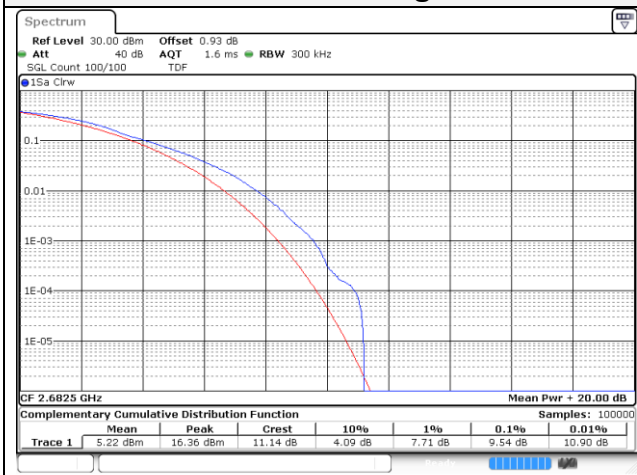

15M BW QPSK Low ch.

15M BW 16QAM Low ch.

15M BW QPSK Mid ch.

15M BW 16QAM Mid ch.

15M BW QPSK High ch.

15M BW 16QAM High ch.

20M BW QPSK Low ch.

20M BW 16QAM Low ch.

20M BW QPSK Mid ch.

20M BW 16QAM Mid ch.

20M BW QPSK High ch.

20M BW 16QAM High ch.

Test mode: LTE Band 41(PC3)

10M BW QPSK Low ch.

10M BW 16QAM Low ch.

10M BW QPSK Mid ch.

10M BW 16QAM Mid ch.

10M BW QPSK High ch.

10M BW 16QAM High ch.

15M BW QPSK Low ch.

15M BW 16QAM Low ch.

15M BW QPSK Mid ch.

15M BW 16QAM Mid ch.

15M BW QPSK High ch.