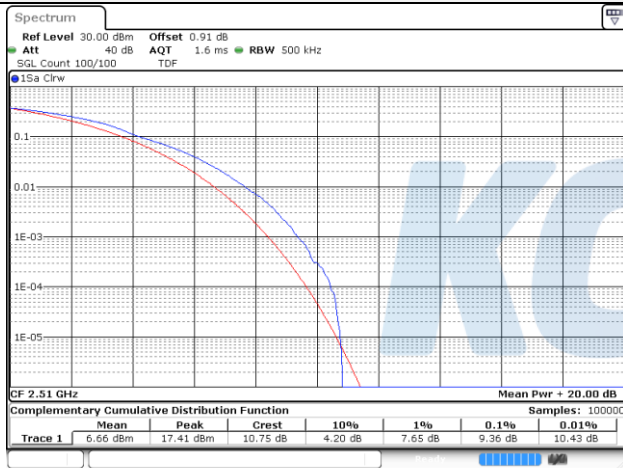

15M BW 16QAM High ch.

20M BW QPSK Low ch.

20M BW 16QAM Low ch.

20M BW QPSK Mid ch.

20M BW 16QAM Mid ch.

20M BW QPSK High ch.

20M BW 16QAM High ch.

Test mode: LTE Band 41(PC3) IC Low ch.

15M BW QPSK Low ch.

15M BW 16QAM Low ch.

20M BW QPSK Low ch.

20M BW 16QAM Low ch.

Test mode: LTE Band 66/4

1.4M BW QPSK Low ch.

1.4M BW 16QAM Low ch.

1.4M BW QPSK Mid ch.