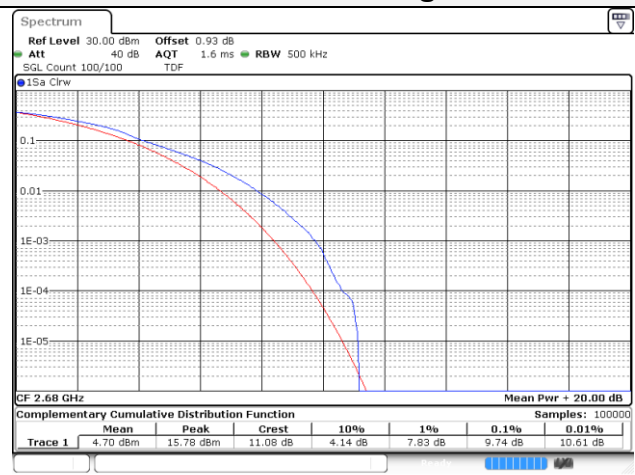

15M BW QPSK Low ch.

15M BW 16QAM Low ch.

15M BW QPSK Mid ch.

15M BW 16QAM Mid ch.

15M BW QPSK High ch.

15M BW 16QAM High ch.

20M BW QPSK Low ch.

20M BW 16QAM Low ch.

20M BW QPSK Mid ch.

20M BW 16QAM Mid ch.

20M BW QPSK High ch.

20M BW 16QAM High ch.

Test mode: LTE Band 41(PC3)

10M BW QPSK Low ch.

10M BW 16QAM Low ch.

10M BW QPSK Mid ch.

10M BW 16QAM Mid ch.

10M BW QPSK High ch.

10M BW 16QAM High ch.

15M BW QPSK Low ch.

15M BW 16QAM Low ch.

15M BW QPSK Mid ch.

15M BW 16QAM Mid ch.

15M BW QPSK High ch.

15M BW 16QAM High ch.

20M BW QPSK Low ch.

20M BW 16QAM Low ch.

20M BW QPSK Mid ch.

20M BW 16QAM Mid ch.

20M BW QPSK High ch.

20M BW 16QAM High ch.

Test mode: LTE Band 41(PC3) IC Low ch.