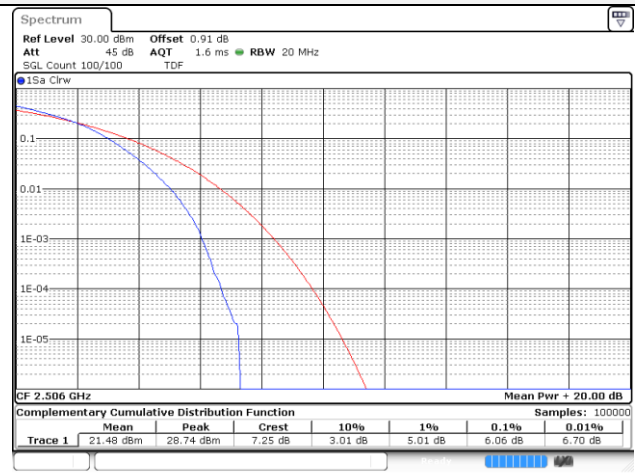

20M BW QPSK Mid ch.

20M BW 16QAM Mid ch.

20M BW QPSK High ch.

20M BW 16QAM High ch.

Test mode: LTE Band 41(PC3)

10M BW QPSK Low ch.

10M BW 16QAM Low ch.

10M BW QPSK Mid ch.

10M BW 16QAM Mid ch.

10M BW QPSK High ch.

10M BW 16QAM High ch.

15M BW QPSK Low ch.

15M BW 16QAM Low ch.

15M BW QPSK Mid ch.

15M BW 16QAM Mid ch.

15M BW QPSK High ch.

15M BW 16QAM High ch.

20M BW QPSK Low ch.

20M BW 16QAM Low ch.

20M BW QPSK Mid ch.

20M BW 16QAM Mid ch.

20M BW QPSK High ch.

20M BW 16QAM High ch.

Test mode: LTE Band 41(PC3) IC Low ch.

15M BW QPSK Low ch.

15M BW 16QAM Low ch.

20M BW QPSK Low ch.

20M BW 16QAM Low ch.

Test mode: LTE Band 66/4

1.4M BW QPSK Low ch.

1.4M BW 16QAM Low ch.

1.4M BW QPSK Mid ch.