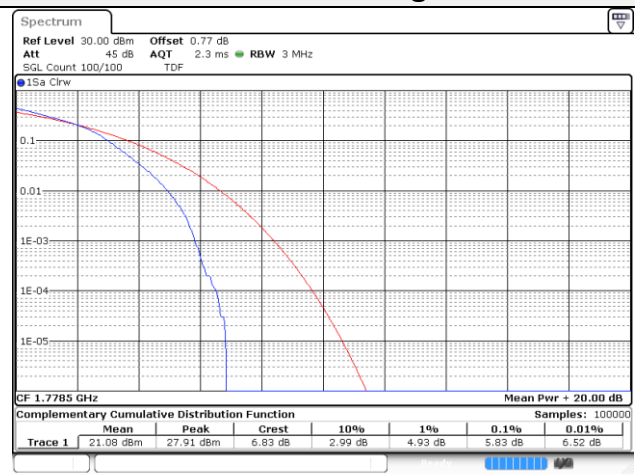

3M BW 16QAM High ch.