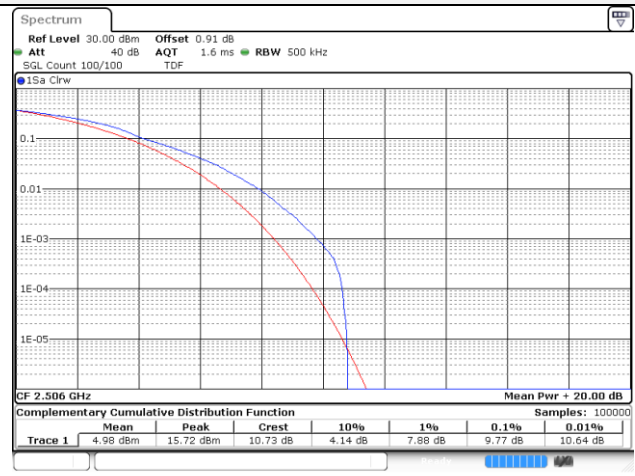

15M BW QPSK Low ch.

15M BW 16QAM Low ch.

15M BW QPSK Mid ch.

15M BW 16QAM Mid ch.

15M BW QPSK High ch.

15M BW 16QAM High ch.

20M BW QPSK Low ch.

20M BW 16QAM Low ch.

20M BW QPSK Mid ch.

20M BW 16QAM Mid ch.

20M BW QPSK High ch.

20M BW 16QAM High ch.

Test mode: LTE Band 41(PC3)

10M BW QPSK Low ch.

10M BW 16QAM Low ch.

10M BW QPSK Mid ch.