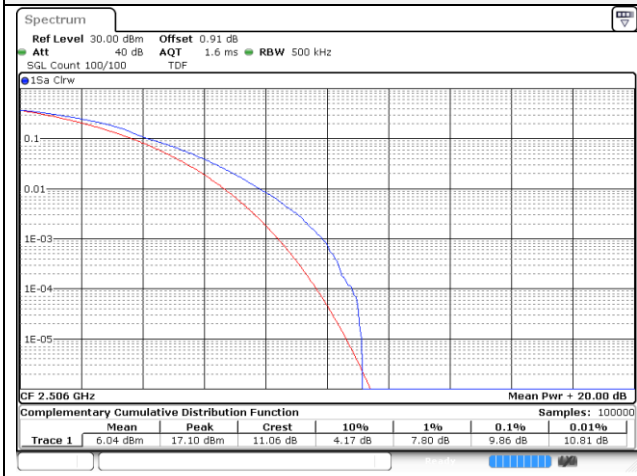

15M BW QPSK Low ch.

15M BW 16QAM Low ch.

15M BW QPSK Mid ch.

15M BW 16QAM Mid ch.

15M BW QPSK High ch.

15M BW 16QAM High ch.

20M BW QPSK Low ch.

20M BW 16QAM Low ch.

20M BW QPSK Mid ch.

20M BW 16QAM Mid ch.

20M BW QPSK High ch.

20M BW 16QAM High ch.

Test mode: LTE Band 41(PC3)

10M BW QPSK Low ch.

10M BW 16QAM Low ch.

10M BW QPSK Mid ch.