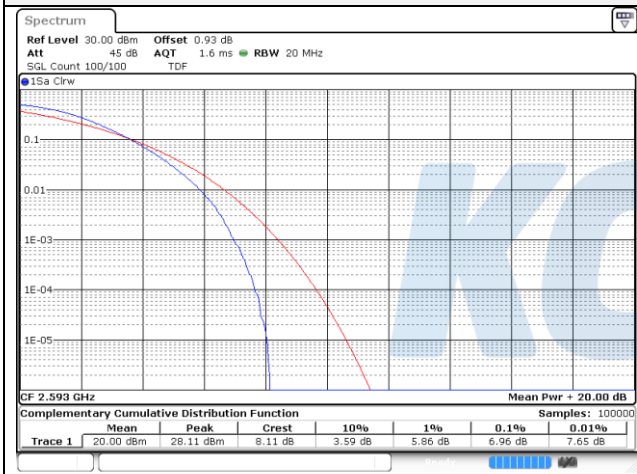

15M BW 16QAM High ch.

20M BW QPSK Low ch.

20M BW 16QAM Low ch.

20M BW QPSK Mid ch.

20M BW 16QAM Mid ch.

20M BW QPSK High ch.

20M BW 16QAM High ch.

Test mode: LTE Band 41(PC3) IC Low ch.

15M BW QPSK Low ch.

15M BW 16QAM Low ch.

20M BW QPSK Low ch.

20M BW 16QAM Low ch.

Test mode: LTE Band 66/4

1.4M BW QPSK Low ch.

1.4M BW 16QAM Low ch.

1.4M BW QPSK Mid ch.