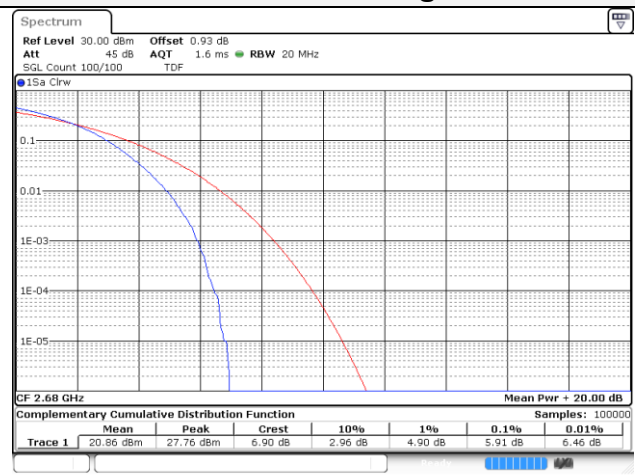

15M BW 16QAM High ch.

20M BW QPSK Low ch.

20M BW 16QAM Low ch.

20M BW QPSK Mid ch.

20M BW 16QAM Mid ch.

20M BW QPSK High ch.

20M BW 16QAM High ch.

Test mode: LTE Band 41(PC3) IC Low ch.

15M BW QPSK Low ch.

15M BW 16QAM Low ch.

20M BW QPSK Low ch.

20M BW 16QAM Low ch.

Test mode: LTE Band 66/4

1.4M BW QPSK Low ch.

1.4M BW 16QAM Low ch.

1.4M BW QPSK Mid ch.