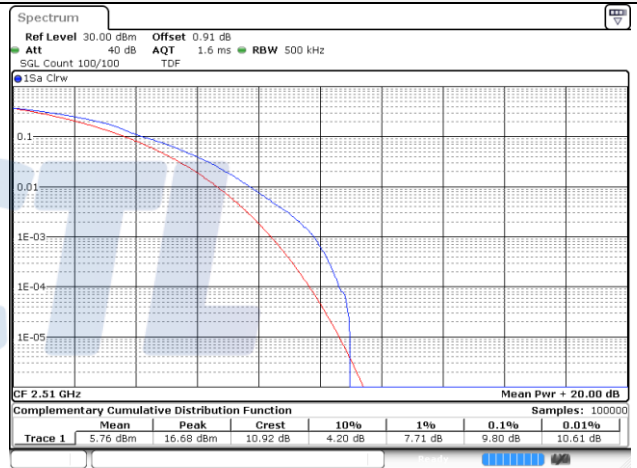

15M BW QPSK Low ch.

15M BW 16QAM Low ch.

20M BW QPSK Low ch.

20M BW 16QAM Low ch.

Test mode: LTE Band 66/4

1.4M BW QPSK Low ch.

1.4M BW 16QAM Low ch.

1.4M BW QPSK Mid ch.