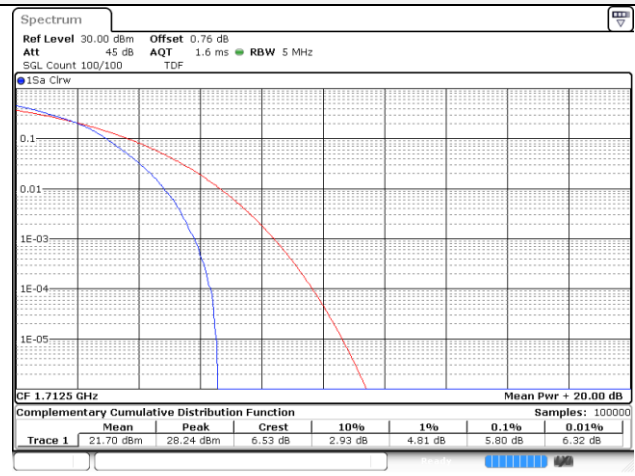

5M BW 16QAM Low ch.