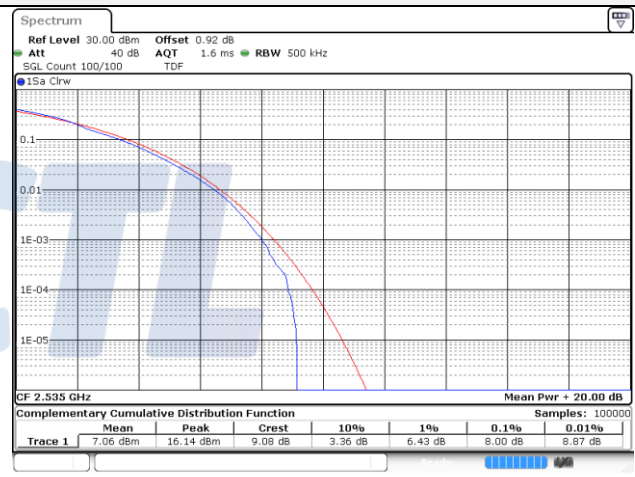

15M BW QPSK Mid ch.

15M BW 16QAM Mid ch.

15M BW QPSK High ch.

15M BW 16QAM High ch.

20M BW QPSK Low ch.

20M BW 16QAM Low ch.

20M BW QPSK Mid ch.

20M BW 16QAM Mid ch.

20M BW QPSK High ch.

20M BW 16QAM High ch.

Test mode: LTE Band 25/2**1.4M BW QPSK Low ch.****1.4M BW 16QAM Low ch.****1.4M BW QPSK Mid ch.****1.4M BW 16QAM Mid ch.****1.4M BW QPSK High ch.****1.4M BW 16QAM High ch.**