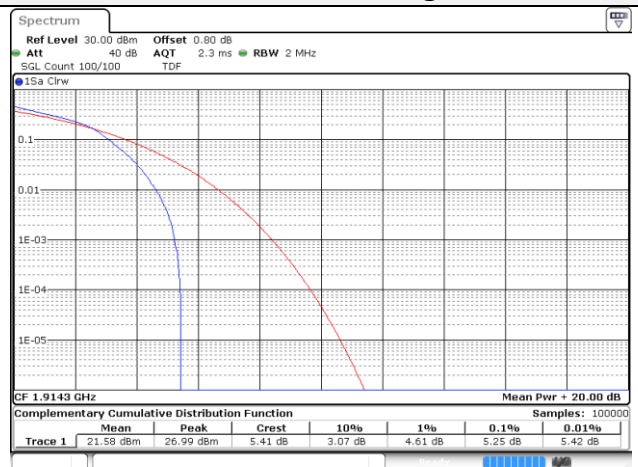

15M BW QPSK Mid ch.

15M BW 16QAM Mid ch.

15M BW QPSK High ch.

15M BW 16QAM High ch.

20M BW QPSK Low ch.

20M BW 16QAM Low ch.

20M BW QPSK Mid ch.

20M BW 16QAM Mid ch.

20M BW QPSK High ch.

20M BW 16QAM High ch.

Test mode: LTE Band 25/2**1.4M BW QPSK Low ch.****1.4M BW 16QAM Low ch.****1.4M BW QPSK Mid ch.****1.4M BW 16QAM Mid ch.****1.4M BW QPSK High ch.****1.4M BW 16QAM High ch.**