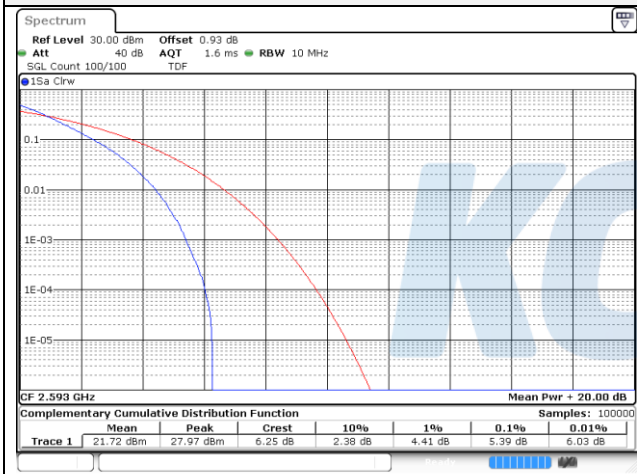

10M BW QPSK Mid ch.