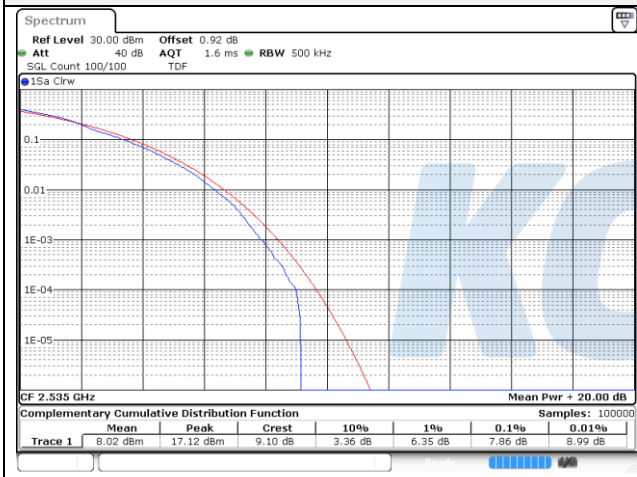

15M BW QPSK Mid ch.

15M BW 16QAM Mid ch.

15M BW QPSK High ch.

15M BW 16QAM High ch.

20M BW QPSK Low ch.

20M BW 16QAM Low ch.

20M BW QPSK Mid ch.

20M BW 16QAM Mid ch.

20M BW QPSK High ch.

20M BW 16QAM High ch.

Test mode: LTE Band 25/2**1.4M BW QPSK Low ch.****1.4M BW 16QAM Low ch.****1.4M BW QPSK Mid ch.****1.4M BW 16QAM Mid ch.****1.4M BW QPSK High ch.****1.4M BW 16QAM High ch.**