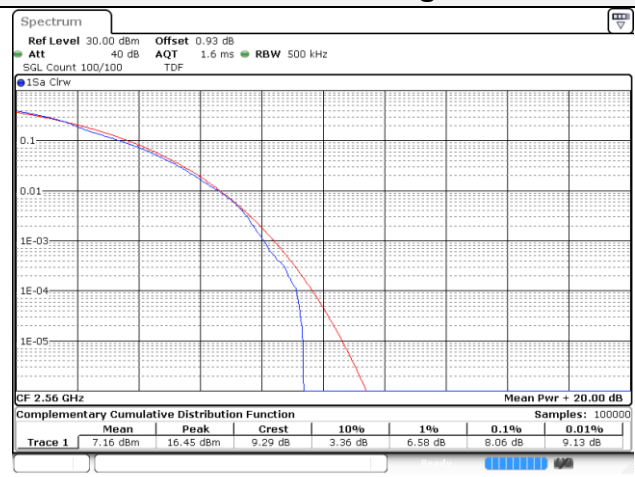

10M BW QPSK Low ch.

10M BW 16QAM Low ch.

10M BW QPSK Mid ch.

10M BW 16QAM Mid ch.

10M BW QPSK High ch.

10M BW 16QAM High ch.

15M BW QPSK Low ch.

15M BW 16QAM Low ch.

15M BW QPSK Mid ch.

15M BW 16QAM Mid ch.

15M BW QPSK High ch.

15M BW 16QAM High ch.

20M BW QPSK Low ch.

20M BW 16QAM Low ch.

20M BW QPSK Mid ch.

20M BW 16QAM Mid ch.

20M BW QPSK High ch.

20M BW 16QAM High ch.

Test mode: LTE Band 25/2**1.4M BW QPSK Low ch.****1.4M BW 16QAM Low ch.****1.4M BW QPSK Mid ch.****1.4M BW 16QAM Mid ch.****1.4M BW QPSK High ch.****1.4M BW 16QAM High ch.**