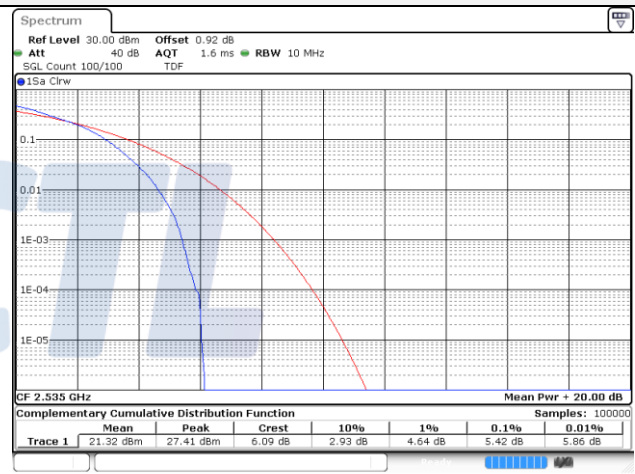

10M BW QPSK Low ch.

10M BW 16QAM Low ch.

10M BW QPSK Mid ch.

10M BW 16QAM Mid ch.

10M BW QPSK High ch.

10M BW 16QAM High ch.

15M BW QPSK Low ch.

15M BW 16QAM Low ch.

15M BW QPSK Mid ch.

15M BW 16QAM Mid ch.

15M BW QPSK High ch.

15M BW 16QAM High ch.

20M BW QPSK Low ch.

20M BW 16QAM Low ch.

20M BW QPSK Mid ch.

20M BW 16QAM Mid ch.

20M BW QPSK High ch.

20M BW 16QAM High ch.

Test mode: LTE Band 25/2**1.4M BW QPSK Low ch.****1.4M BW 16QAM Low ch.****1.4M BW QPSK Mid ch.****1.4M BW 16QAM Mid ch.****1.4M BW QPSK High ch.****1.4M BW 16QAM High ch.**