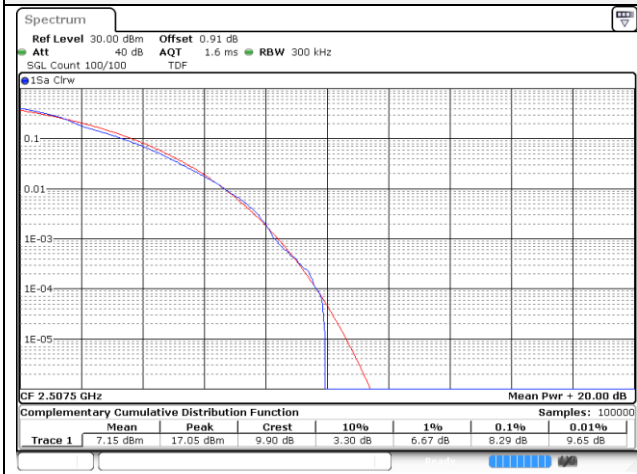

10M BW QPSK Low ch.

10M BW 16QAM Low ch.

10M BW QPSK Mid ch.

10M BW 16QAM Mid ch.

10M BW QPSK High ch.

10M BW 16QAM High ch.

15M BW QPSK Low ch.

15M BW 16QAM Low ch.

15M BW QPSK Mid ch.

15M BW 16QAM Mid ch.

15M BW QPSK High ch.

15M BW 16QAM High ch.

20M BW QPSK Low ch.

20M BW 16QAM Low ch.

20M BW QPSK Mid ch.

20M BW 16QAM Mid ch.

20M BW QPSK High ch.

20M BW 16QAM High ch.

Test mode: LTE Band 25/2**1.4M BW QPSK Low ch.****1.4M BW 16QAM Low ch.****1.4M BW QPSK Mid ch.****1.4M BW 16QAM Mid ch.****1.4M BW QPSK High ch.****1.4M BW 16QAM High ch.**