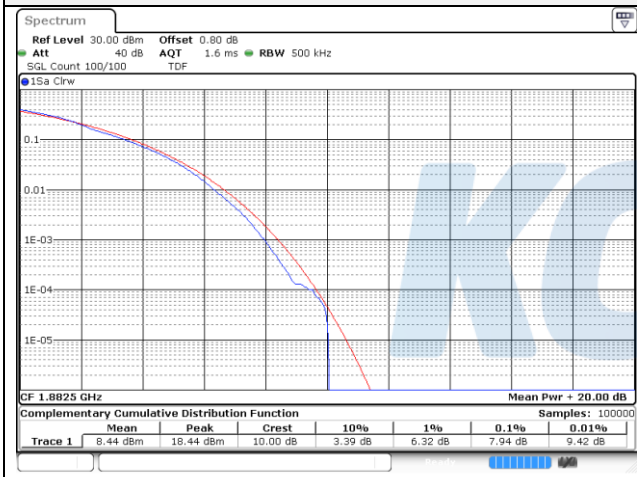

10M BW QPSK High ch.

10M BW 16QAM High ch.

15M BW QPSK Low ch.

15M BW 16QAM Low ch.

15M BW QPSK Mid ch.

15M BW 16QAM Mid ch.

15M BW QPSK High ch.

15M BW 16QAM High ch.

20M BW QPSK Low ch.

20M BW 16QAM Low ch.

20M BW QPSK / Mid ch.

20M BW 16QAM Mid ch.

20M BW QPSK / High ch.

20M BW 16QAM High ch.

Test mode: LTE Band 41(PC2)

10M BW QPSK Low ch.