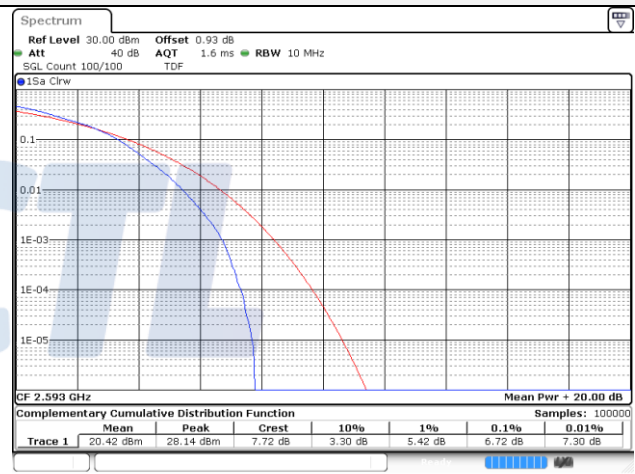

10M BW 16QAM Mid ch.