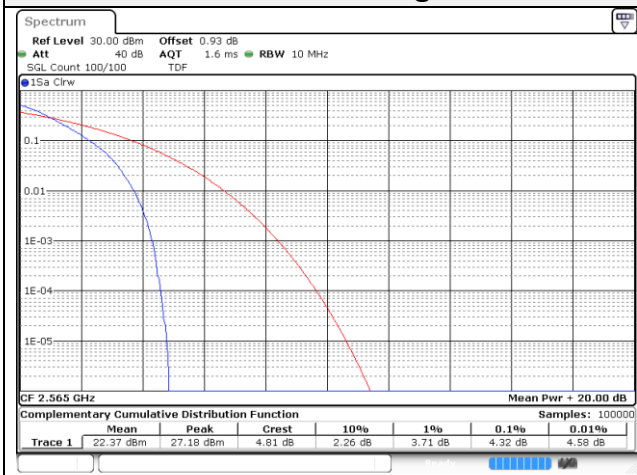

10M BW QPSK Low ch.

10M BW 16QAM Low ch.

10M BW QPSK Mid ch.

10M BW 16QAM Mid ch.

10M BW QPSK High ch.

10M BW 16QAM High ch.

15M BW QPSK Low ch.

15M BW 16QAM Low ch.

15M BW QPSK Mid ch.

15M BW 16QAM Mid ch.

15M BW QPSK High ch.

15M BW 16QAM High ch.

20M BW QPSK Low ch.

20M BW 16QAM Low ch.

20M BW QPSK Mid ch.

20M BW 16QAM Mid ch.

20M BW QPSK High ch.

20M BW 16QAM High ch.

Test mode: LTE Band 25/2**1.4M BW QPSK Low ch.****1.4M BW 16QAM Low ch.****1.4M BW QPSK Mid ch.****1.4M BW 16QAM Mid ch.****1.4M BW QPSK High ch.****1.4M BW 16QAM High ch.**