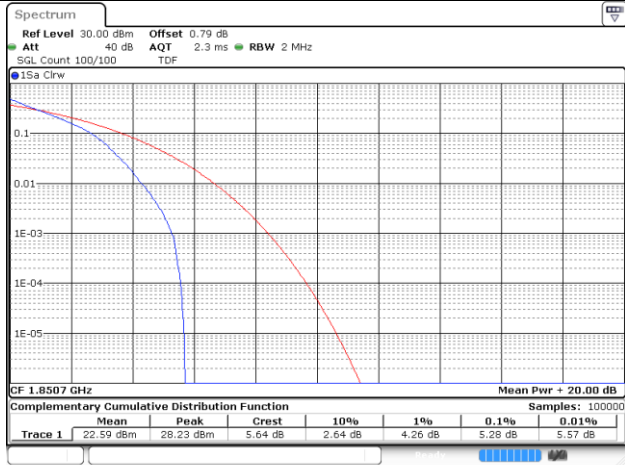

10M BW QPSK Low ch.

10M BW 16QAM Low ch.

10M BW QPSK Mid ch.

10M BW 16QAM Mid ch.

10M BW QPSK High ch.

10M BW 16QAM High ch.

15M BW QPSK Low ch.

15M BW 16QAM Low ch.

15M BW QPSK Mid ch.

15M BW 16QAM Mid ch.

15M BW QPSK High ch.

15M BW 16QAM High ch.

20M BW QPSK Low ch.

20M BW 16QAM Low ch.

20M BW QPSK Mid ch.

20M BW 16QAM Mid ch.

20M BW QPSK High ch.

20M BW 16QAM High ch.

Test mode: LTE Band 25/2**1.4M BW QPSK Low ch.****1.4M BW 16QAM Low ch.****1.4M BW QPSK Mid ch.****1.4M BW 16QAM Mid ch.****1.4M BW QPSK High ch.****1.4M BW 16QAM High ch.**