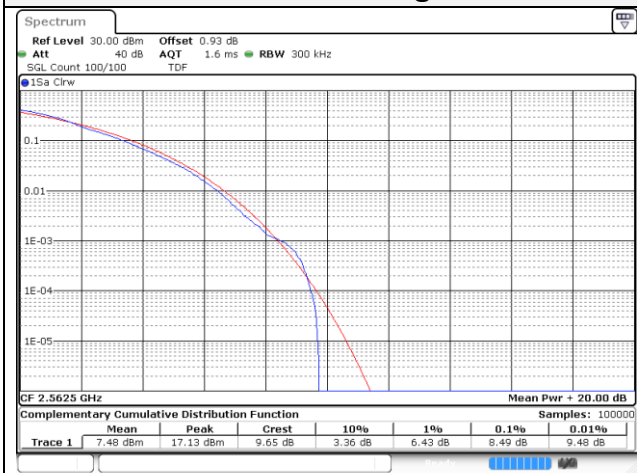

10M BW QPSK Low ch.

10M BW 16QAM Low ch.

10M BW QPSK Mid ch.

10M BW 16QAM Mid ch.

10M BW QPSK High ch.

10M BW 16QAM High ch.

15M BW QPSK Low ch.

15M BW 16QAM Low ch.

15M BW QPSK Mid ch.

15M BW 16QAM Mid ch.

15M BW QPSK High ch.

15M BW 16QAM High ch.

20M BW QPSK Low ch.

20M BW 16QAM Low ch.

20M BW QPSK Mid ch.

20M BW 16QAM Mid ch.

20M BW QPSK High ch.

20M BW 16QAM High ch.

Test mode: LTE Band 25/2**1.4M BW QPSK Low ch.****1.4M BW 16QAM Low ch.****1.4M BW QPSK Mid ch.****1.4M BW 16QAM Mid ch.****1.4M BW QPSK High ch.****1.4M BW 16QAM High ch.**