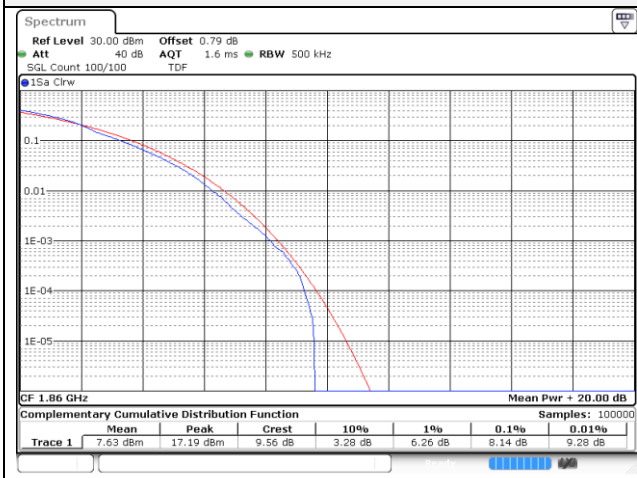

10M BW QPSK High ch.

10M BW 16QAM High ch.

15M BW QPSK Low ch.

15M BW 16QAM Low ch.

15M BW QPSK Mid ch.

15M BW 16QAM Mid ch.

15M BW QPSK High ch.

15M BW 16QAM High ch.

20M BW QPSK Low ch.

20M BW 16QAM Low ch.

20M BW QPSK / Mid ch.

20M BW 16QAM Mid ch.

20M BW QPSK / High ch.

20M BW 16QAM High ch.

Test mode: LTE Band 41(PC2)

10M BW QPSK Low ch.