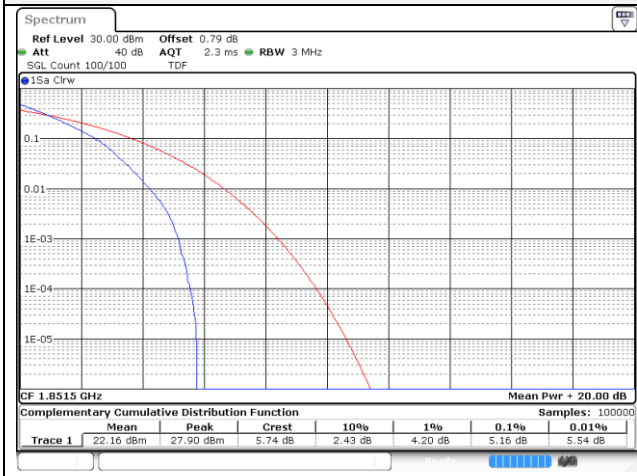

3M BW QPSK Low ch.