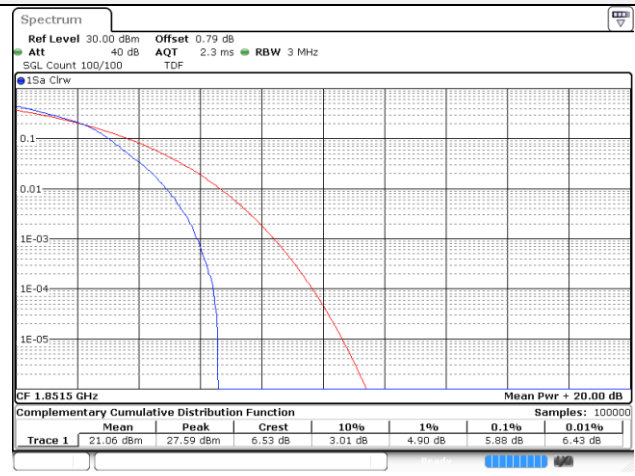

3M BW 16QAM Low ch.