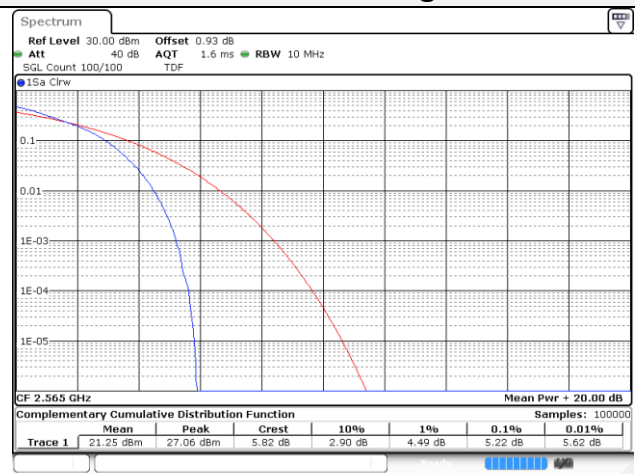

10M BW QPSK Low ch.

10M BW 16QAM Low ch.

10M BW QPSK Mid ch.

10M BW 16QAM Mid ch.

10M BW QPSK High ch.

10M BW 16QAM High ch.

15M BW QPSK Low ch.

15M BW 16QAM Low ch.

15M BW QPSK Mid ch.

15M BW 16QAM Mid ch.

15M BW QPSK High ch.

15M BW 16QAM High ch.

20M BW QPSK Low ch.

20M BW 16QAM Low ch.

20M BW QPSK Mid ch.

20M BW 16QAM Mid ch.

20M BW QPSK High ch.

20M BW 16QAM High ch.

Test mode: LTE Band 25/2**1.4M BW QPSK Low ch.****1.4M BW 16QAM Low ch.****1.4M BW QPSK Mid ch.****1.4M BW 16QAM Mid ch.****1.4M BW QPSK High ch.****1.4M BW 16QAM High ch.**