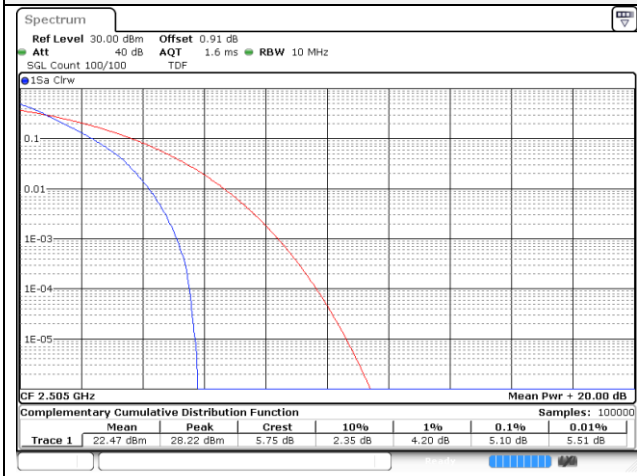

10M BW QPSK Low ch.

10M BW 16QAM Low ch.

10M BW QPSK Mid ch.

10M BW 16QAM Mid ch.

10M BW QPSK High ch.

10M BW 16QAM High ch.

15M BW QPSK Low ch.

15M BW 16QAM Low ch.

15M BW QPSK Mid ch.

15M BW 16QAM Mid ch.

15M BW QPSK High ch.

15M BW 16QAM High ch.

20M BW QPSK Low ch.

20M BW 16QAM Low ch.

20M BW QPSK Mid ch.

20M BW 16QAM Mid ch.

20M BW QPSK High ch.

20M BW 16QAM High ch.

Test mode: LTE Band 25/2**1.4M BW QPSK Low ch.****1.4M BW 16QAM Low ch.****1.4M BW QPSK Mid ch.****1.4M BW 16QAM Mid ch.****1.4M BW QPSK High ch.****1.4M BW 16QAM High ch.**