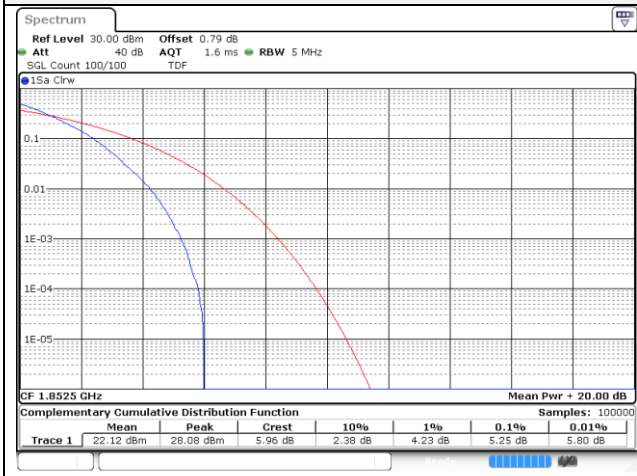

5M BW QPSK Low ch.