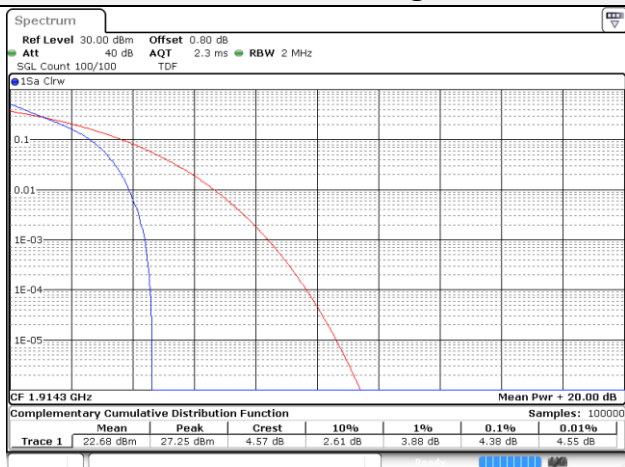

15M BW QPSK Mid ch.

15M BW 16QAM Mid ch.

15M BW QPSK High ch.

15M BW 16QAM High ch.

20M BW QPSK Low ch.

20M BW 16QAM Low ch.

20M BW QPSK Mid ch.

20M BW 16QAM Mid ch.

20M BW QPSK High ch.

20M BW 16QAM High ch.

Test mode: LTE Band 25/2**1.4M BW QPSK Low ch.****1.4M BW 16QAM Low ch.****1.4M BW QPSK Mid ch.****1.4M BW 16QAM Mid ch.****1.4M BW QPSK High ch.****1.4M BW 16QAM High ch.**