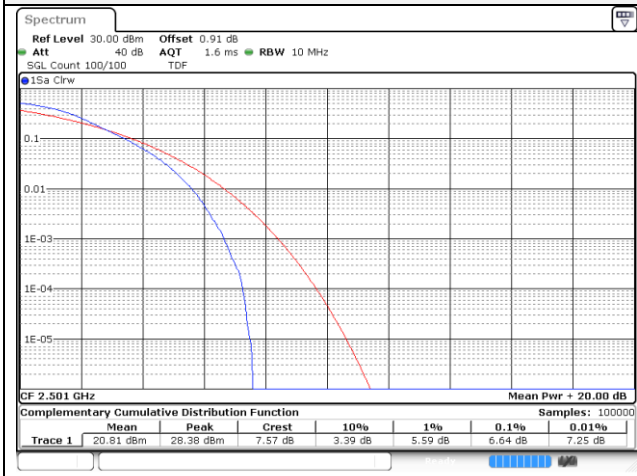

20M BW QPSK Low ch.

20M BW 16QAM Low ch.

20M BW QPSK / Mid ch.

20M BW 16QAM Mid ch.

20M BW QPSK / High ch.

20M BW 16QAM High ch.

Test mode: LTE Band 41(PC2)

10M BW QPSK Low ch.

10M BW 16QAM Low ch.

10M BW QPSK Mid ch.

10M BW 16QAM Mid ch.

10M BW QPSK High ch.

10M BW 16QAM High ch.