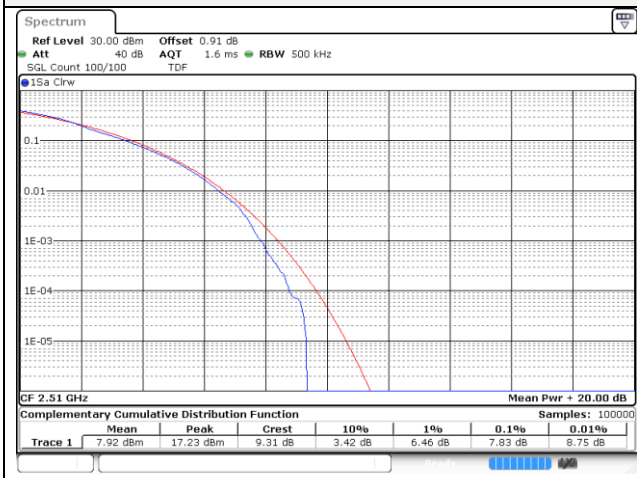

15M BW QPSK Mid ch.

15M BW 16QAM Mid ch.

15M BW QPSK High ch.

15M BW 16QAM High ch.

20M BW QPSK Low ch.

20M BW 16QAM Low ch.

20M BW QPSK Mid ch.

20M BW 16QAM Mid ch.

20M BW QPSK High ch.

20M BW 16QAM High ch.

Test mode: LTE Band 25/2**1.4M BW QPSK Low ch.****1.4M BW 16QAM Low ch.****1.4M BW QPSK Mid ch.****1.4M BW 16QAM Mid ch.****1.4M BW QPSK High ch.****1.4M BW 16QAM High ch.**