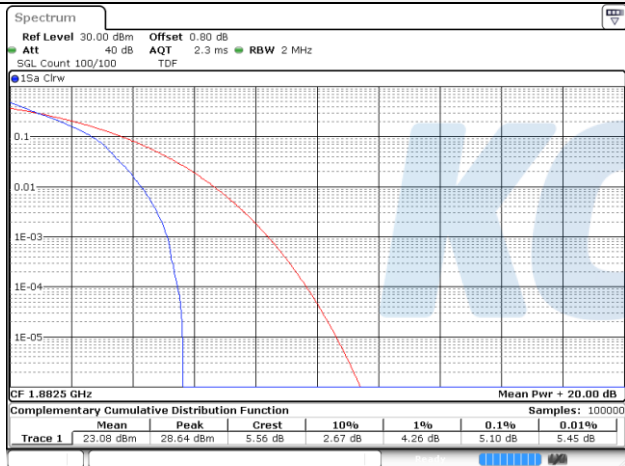

15M BW QPSK Mid ch.

15M BW 16QAM Mid ch.

15M BW QPSK High ch.

15M BW 16QAM High ch.

20M BW QPSK Low ch.

20M BW 16QAM Low ch.

20M BW QPSK Mid ch.

20M BW 16QAM Mid ch.

20M BW QPSK High ch.

20M BW 16QAM High ch.

Test mode: LTE Band 25/2**1.4M BW QPSK Low ch.****1.4M BW 16QAM Low ch.****1.4M BW QPSK Mid ch.****1.4M BW 16QAM Mid ch.****1.4M BW QPSK High ch.****1.4M BW 16QAM High ch.**