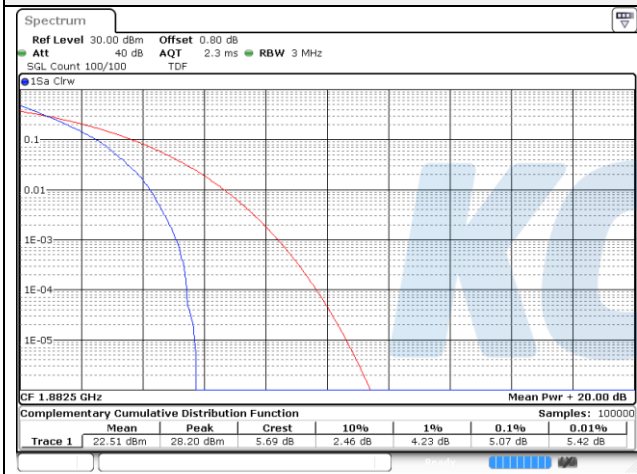

3M BW QPSK Mid ch.