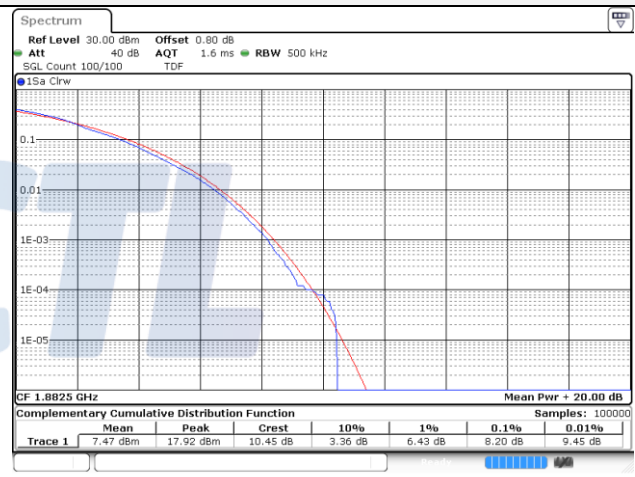

20M BW QPSK Low ch.

20M BW 16QAM Low ch.

20M BW QPSK / Mid ch.

20M BW 16QAM Mid ch.

20M BW QPSK / High ch.

20M BW 16QAM High ch.

Test mode: LTE Band 41(PC2)

10M BW QPSK Low ch.