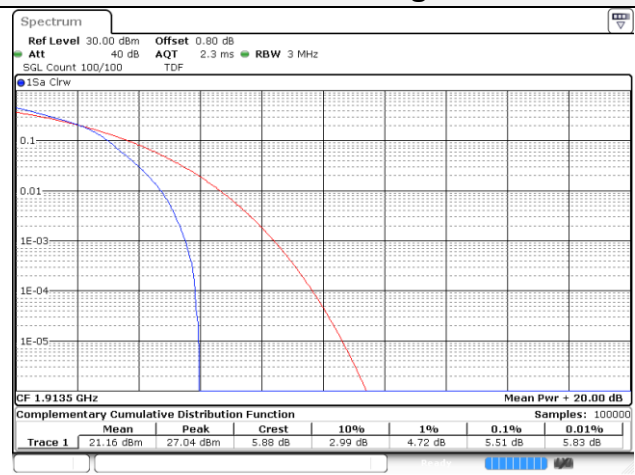

3M BW 16QAM High ch.