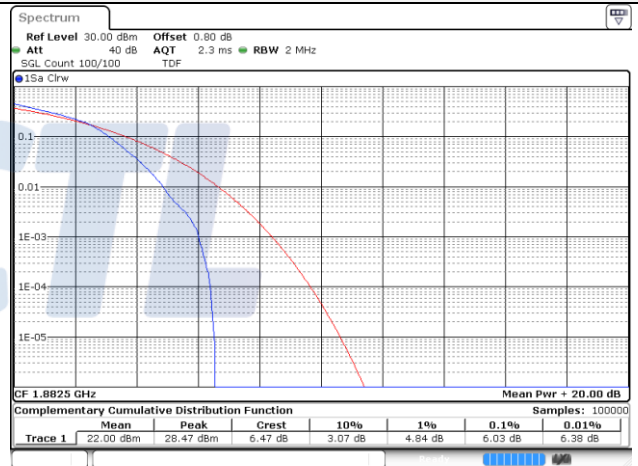

15M BW QPSK Mid ch.

15M BW 16QAM Mid ch.

15M BW QPSK High ch.

15M BW 16QAM High ch.

20M BW QPSK Low ch.

20M BW 16QAM Low ch.

20M BW QPSK Mid ch.

20M BW 16QAM Mid ch.

20M BW QPSK High ch.

20M BW 16QAM High ch.

Test mode: LTE Band 25/2**1.4M BW QPSK Low ch.****1.4M BW 16QAM Low ch.****1.4M BW QPSK Mid ch.****1.4M BW 16QAM Mid ch.****1.4M BW QPSK High ch.****1.4M BW 16QAM High ch.**