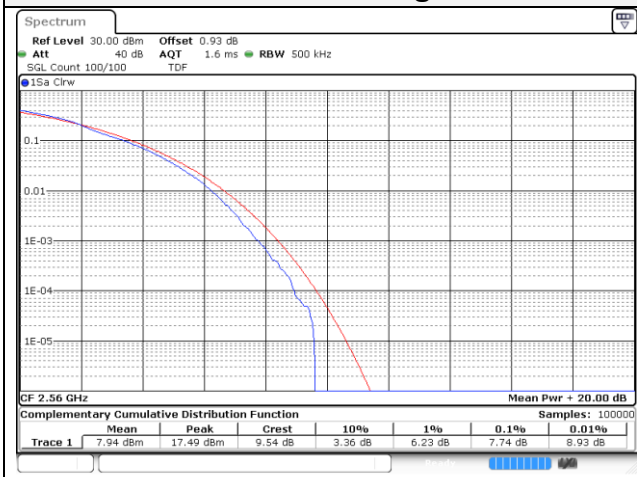

10M BW QPSK Low ch.

10M BW 16QAM Low ch.

10M BW QPSK Mid ch.

10M BW 16QAM Mid ch.

10M BW QPSK High ch.

10M BW 16QAM High ch.

15M BW QPSK Low ch.

15M BW 16QAM Low ch.

15M BW QPSK Mid ch.

15M BW 16QAM Mid ch.

15M BW QPSK High ch.

15M BW 16QAM High ch.

20M BW QPSK Low ch.

20M BW 16QAM Low ch.

20M BW QPSK Mid ch.

20M BW 16QAM Mid ch.

20M BW QPSK High ch.

20M BW 16QAM High ch.

Test mode: LTE Band 25/2**1.4M BW QPSK Low ch.****1.4M BW 16QAM Low ch.****1.4M BW QPSK Mid ch.****1.4M BW 16QAM Mid ch.****1.4M BW QPSK High ch.****1.4M BW 16QAM High ch.**