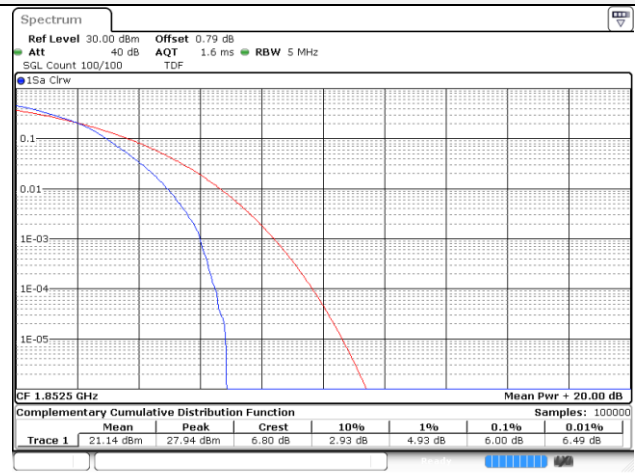

5M BW 16QAM Low ch.