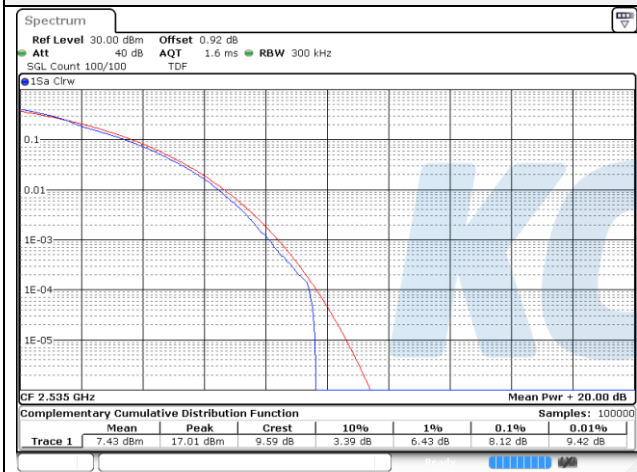

10M BW QPSK Low ch.

10M BW 16QAM Low ch.

10M BW QPSK Mid ch.

10M BW 16QAM Mid ch.

10M BW QPSK High ch.

10M BW 16QAM High ch.

15M BW QPSK Low ch.

15M BW 16QAM Low ch.

15M BW QPSK Mid ch.

15M BW 16QAM Mid ch.

15M BW QPSK High ch.

15M BW 16QAM High ch.

20M BW QPSK Low ch.

20M BW 16QAM Low ch.

20M BW QPSK Mid ch.

20M BW 16QAM Mid ch.

20M BW QPSK High ch.

20M BW 16QAM High ch.

Test mode: LTE Band 25/2**1.4M BW QPSK Low ch.****1.4M BW 16QAM Low ch.****1.4M BW QPSK Mid ch.****1.4M BW 16QAM Mid ch.****1.4M BW QPSK High ch.****1.4M BW 16QAM High ch.**