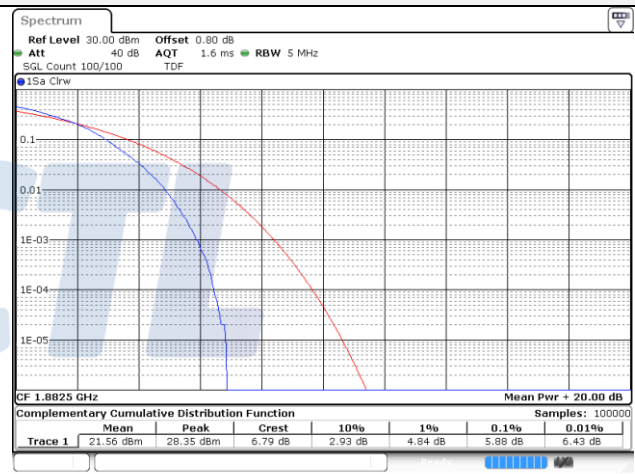

5M BW 16QAM Mid ch.