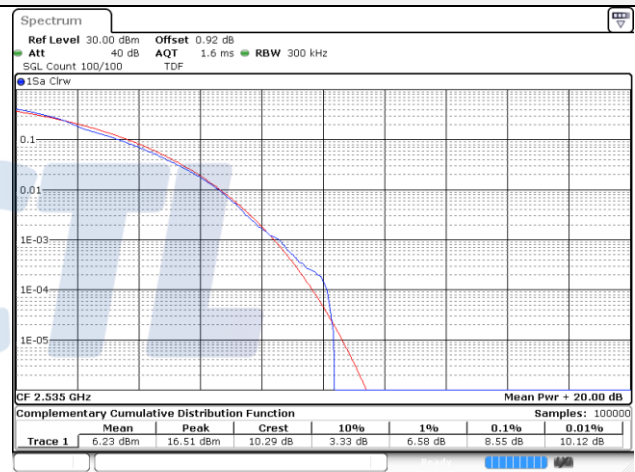

10M BW QPSK Low ch.

10M BW 16QAM Low ch.

10M BW QPSK Mid ch.

10M BW 16QAM Mid ch.

10M BW QPSK High ch.

10M BW 16QAM High ch.

15M BW QPSK Low ch.

15M BW 16QAM Low ch.

15M BW QPSK Mid ch.

15M BW 16QAM Mid ch.

15M BW QPSK High ch.

15M BW 16QAM High ch.

20M BW QPSK Low ch.

20M BW 16QAM Low ch.

20M BW QPSK Mid ch.

20M BW 16QAM Mid ch.

20M BW QPSK High ch.

20M BW 16QAM High ch.

Test mode: LTE Band 25/2**1.4M BW QPSK Low ch.****1.4M BW 16QAM Low ch.****1.4M BW QPSK Mid ch.****1.4M BW 16QAM Mid ch.****1.4M BW QPSK High ch.****1.4M BW 16QAM High ch.**