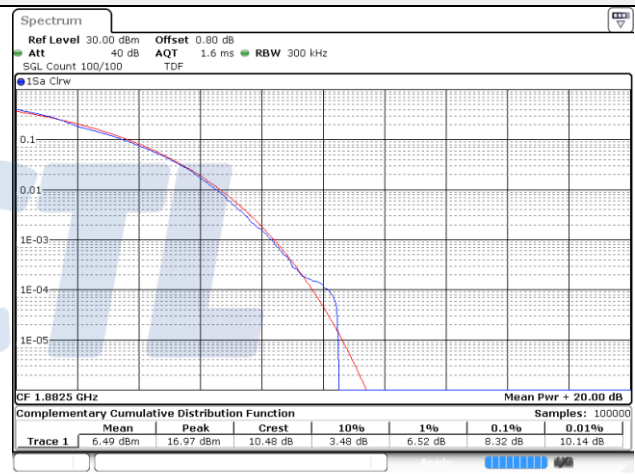

10M BW QPSK High ch.

10M BW 16QAM High ch.

15M BW QPSK Low ch.

15M BW 16QAM Low ch.

15M BW QPSK Mid ch.

15M BW 16QAM Mid ch.

15M BW QPSK High ch.

15M BW 16QAM High ch.

20M BW QPSK Low ch.

20M BW 16QAM Low ch.

20M BW QPSK / Mid ch.

20M BW 16QAM Mid ch.

20M BW QPSK / High ch.

20M BW 16QAM High ch.

Test mode: LTE Band 41(PC2)

10M BW QPSK Low ch.