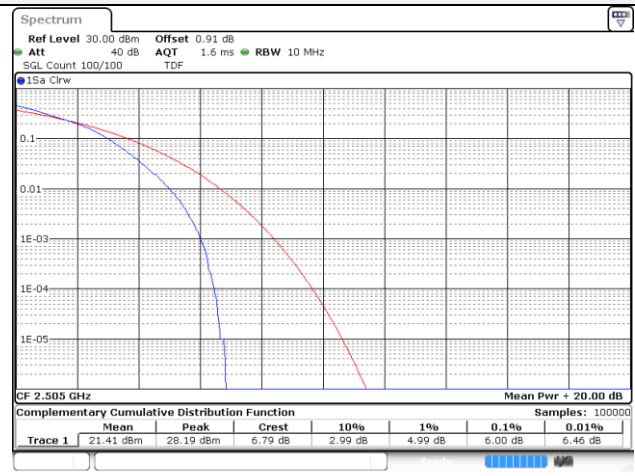

10M BW QPSK Low ch.

10M BW 16QAM Low ch.

10M BW QPSK Mid ch.

10M BW 16QAM Mid ch.

10M BW QPSK High ch.

10M BW 16QAM High ch.

15M BW QPSK Low ch.

15M BW 16QAM Low ch.

15M BW QPSK Mid ch.

15M BW 16QAM Mid ch.

15M BW QPSK High ch.

15M BW 16QAM High ch.

20M BW QPSK Low ch.

20M BW 16QAM Low ch.

20M BW QPSK Mid ch.

20M BW 16QAM Mid ch.

20M BW QPSK High ch.

20M BW 16QAM High ch.

Test mode: LTE Band 25/2**1.4M BW QPSK Low ch.****1.4M BW 16QAM Low ch.****1.4M BW QPSK Mid ch.****1.4M BW 16QAM Mid ch.****1.4M BW QPSK High ch.****1.4M BW 16QAM High ch.**