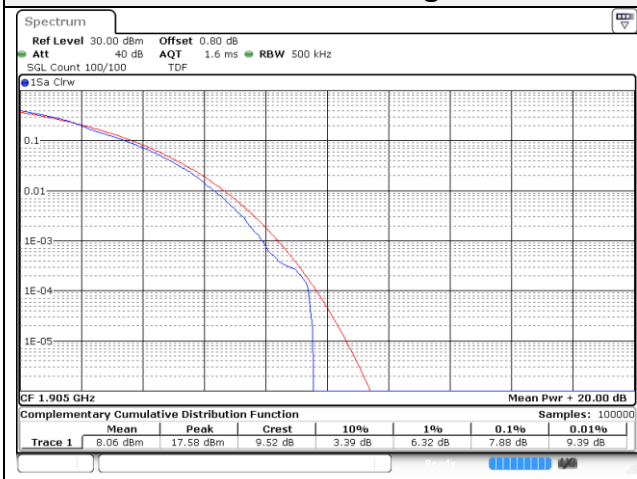

20M BW QPSK Low ch.

20M BW 16QAM Low ch.

20M BW QPSK / Mid ch.

20M BW 16QAM Mid ch.

20M BW QPSK / High ch.

20M BW 16QAM High ch.

Test mode: LTE Band 41(PC2)

10M BW QPSK Low ch.

10M BW 16QAM Low ch.

10M BW QPSK Mid ch.

10M BW 16QAM Mid ch.

10M BW QPSK High ch.

10M BW 16QAM High ch.