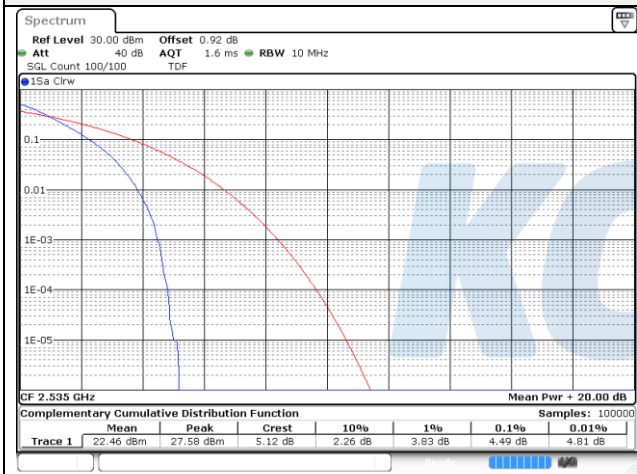

10M BW QPSK Low ch.

10M BW 16QAM Low ch.

10M BW QPSK Mid ch.

10M BW 16QAM Mid ch.

10M BW QPSK High ch.

10M BW 16QAM High ch.

15M BW QPSK Low ch.

15M BW 16QAM Low ch.

15M BW QPSK Mid ch.

15M BW 16QAM Mid ch.

15M BW QPSK High ch.

15M BW 16QAM High ch.

20M BW QPSK Low ch.

20M BW 16QAM Low ch.

20M BW QPSK Mid ch.

20M BW 16QAM Mid ch.

20M BW QPSK High ch.

20M BW 16QAM High ch.

Test mode: LTE Band 25/2**1.4M BW QPSK Low ch.****1.4M BW 16QAM Low ch.****1.4M BW QPSK Mid ch.****1.4M BW 16QAM Mid ch.****1.4M BW QPSK High ch.****1.4M BW 16QAM High ch.**