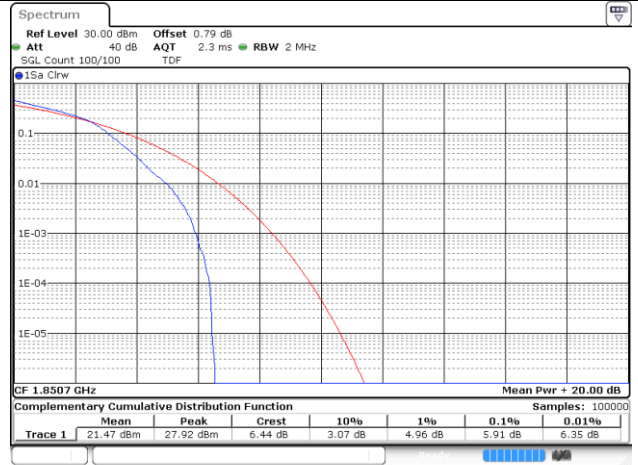

15M BW QPSK Mid ch.

15M BW 16QAM Mid ch.

15M BW QPSK High ch.

15M BW 16QAM High ch.

20M BW QPSK Low ch.

20M BW 16QAM Low ch.

20M BW QPSK Mid ch.

20M BW 16QAM Mid ch.

20M BW QPSK High ch.

20M BW 16QAM High ch.

Test mode: LTE Band 25/2**1.4M BW QPSK Low ch.****1.4M BW 16QAM Low ch.****1.4M BW QPSK Mid ch.****1.4M BW 16QAM Mid ch.****1.4M BW QPSK High ch.****1.4M BW 16QAM High ch.**