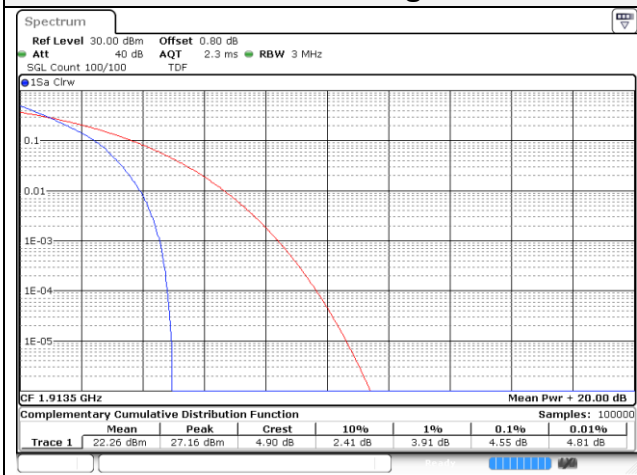

3M BW QPSK High ch.