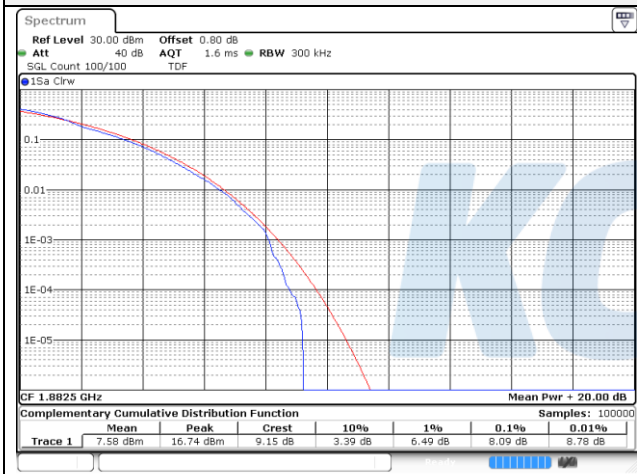

10M BW QPSK High ch.

10M BW 16QAM High ch.

15M BW QPSK Low ch.

15M BW 16QAM Low ch.

15M BW QPSK Mid ch.

15M BW 16QAM Mid ch.

15M BW QPSK High ch.

15M BW 16QAM High ch.

20M BW QPSK Low ch.

20M BW 16QAM Low ch.

20M BW QPSK / Mid ch.

20M BW 16QAM Mid ch.

20M BW QPSK / High ch.

20M BW 16QAM High ch.

Test mode: LTE Band 41(PC2)

10M BW QPSK Low ch.