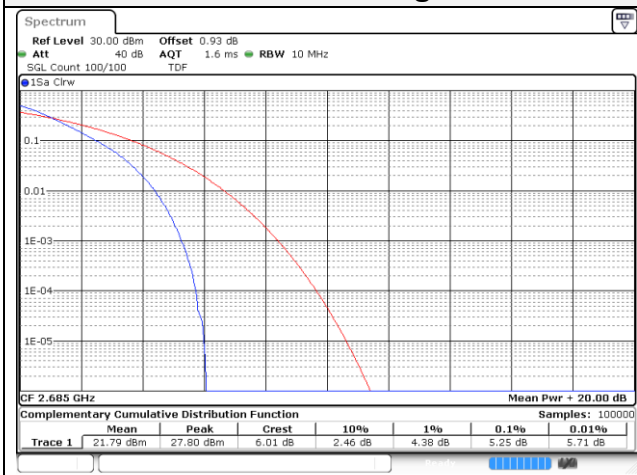

20M BW QPSK Low ch.

20M BW 16QAM Low ch.

20M BW QPSK / Mid ch.

20M BW 16QAM Mid ch.

20M BW QPSK / High ch.

20M BW 16QAM High ch.

Test mode: LTE Band 41(PC2)

10M BW QPSK Low ch.

10M BW 16QAM Low ch.

10M BW QPSK Mid ch.

10M BW 16QAM Mid ch.

10M BW QPSK High ch.

10M BW 16QAM High ch.