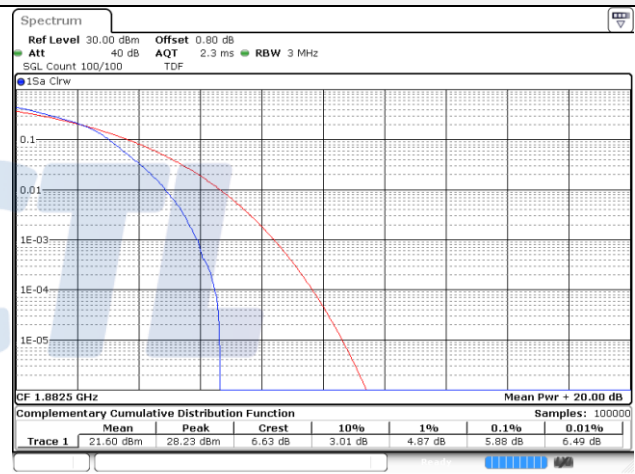

3M BW 16QAM Mid ch.