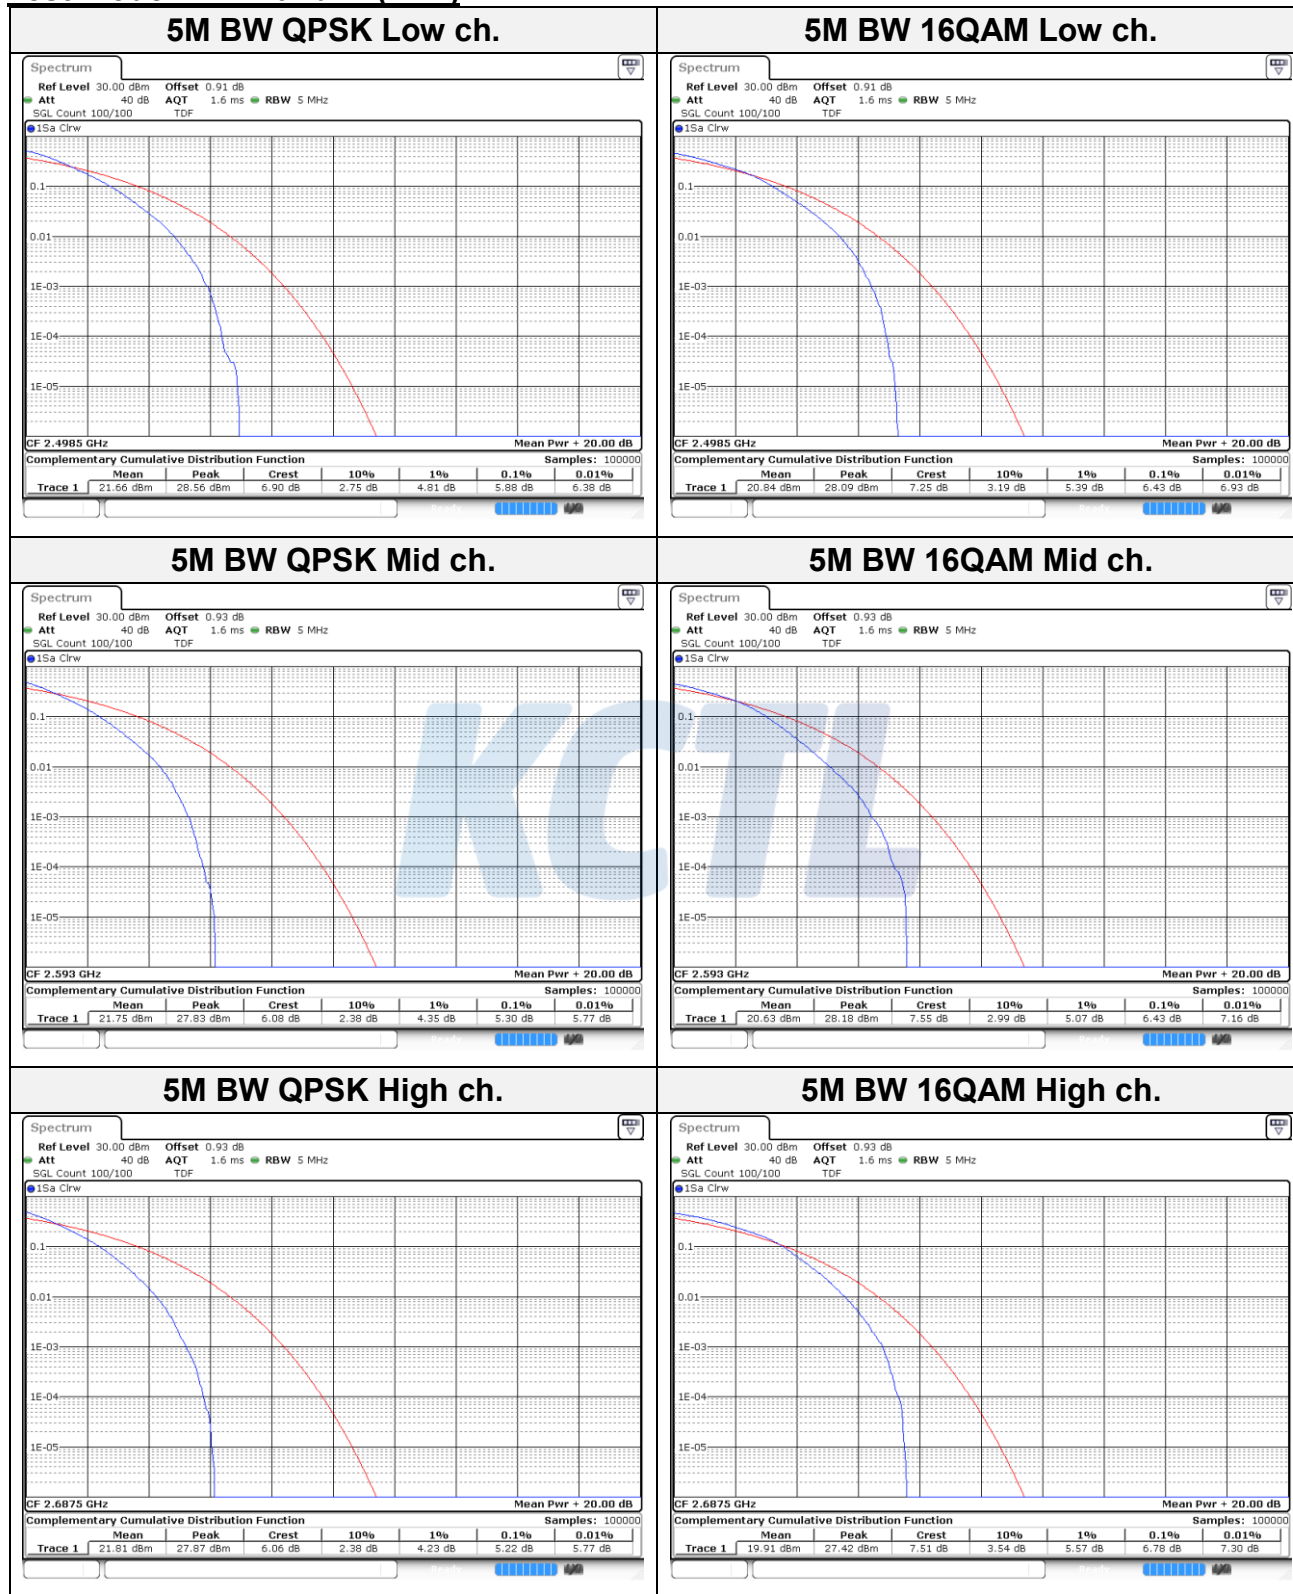

10M BW QPSK High ch.

10M BW 16QAM High ch.

15M BW QPSK Low ch.

15M BW 16QAM Low ch.

15M BW QPSK Mid ch.

15M BW 16QAM Mid ch.

15M BW QPSK High ch.

15M BW 16QAM High ch.

20M BW QPSK Low ch.

20M BW 16QAM Low ch.

20M BW QPSK / Mid ch.

20M BW 16QAM Mid ch.

20M BW QPSK / High ch.

20M BW 16QAM High ch.

Test mode: LTE Band 41(PC2)

10M BW QPSK Low ch.

10M BW 16QAM Low ch.

10M BW QPSK Mid ch.

10M BW 16QAM Mid ch.

10M BW QPSK High ch.

10M BW 16QAM High ch.