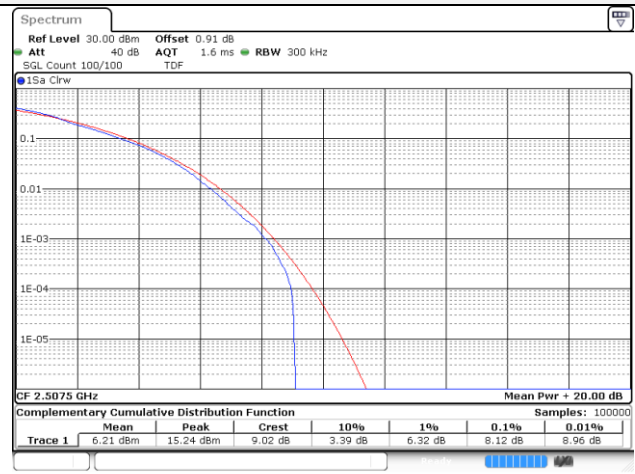

10M BW QPSK Low ch.

10M BW 16QAM Low ch.

10M BW QPSK Mid ch.

10M BW 16QAM Mid ch.

10M BW QPSK High ch.

10M BW 16QAM High ch.

15M BW QPSK Low ch.

15M BW 16QAM Low ch.

15M BW QPSK Mid ch.

15M BW 16QAM Mid ch.

15M BW QPSK High ch.

15M BW 16QAM High ch.

20M BW QPSK Low ch.

20M BW 16QAM Low ch.

20M BW QPSK Mid ch.

20M BW 16QAM Mid ch.

20M BW QPSK High ch.

20M BW 16QAM High ch.

Test mode: LTE Band 25/2**1.4M BW QPSK Low ch.****1.4M BW 16QAM Low ch.****1.4M BW QPSK Mid ch.****1.4M BW 16QAM Mid ch.****1.4M BW QPSK High ch.****1.4M BW 16QAM High ch.**