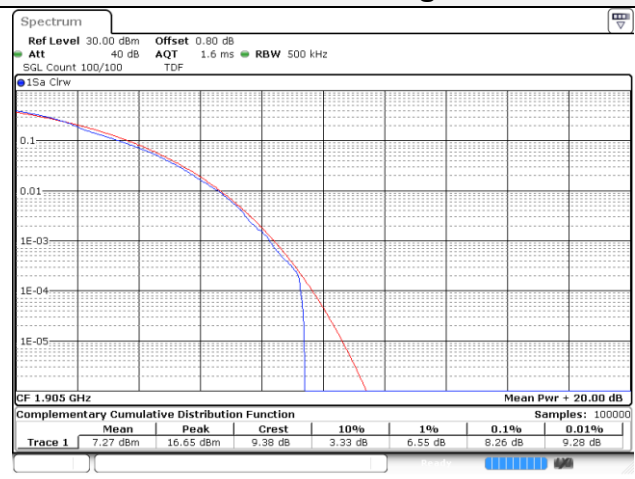

20M BW QPSK Low ch.

20M BW 16QAM Low ch.

20M BW QPSK / Mid ch.

20M BW 16QAM Mid ch.

20M BW QPSK / High ch.

20M BW 16QAM High ch.

Test mode: LTE Band 41(PC2)

10M BW QPSK Low ch.

10M BW 16QAM Low ch.

10M BW QPSK Mid ch.

10M BW 16QAM Mid ch.

10M BW QPSK High ch.

10M BW 16QAM High ch.