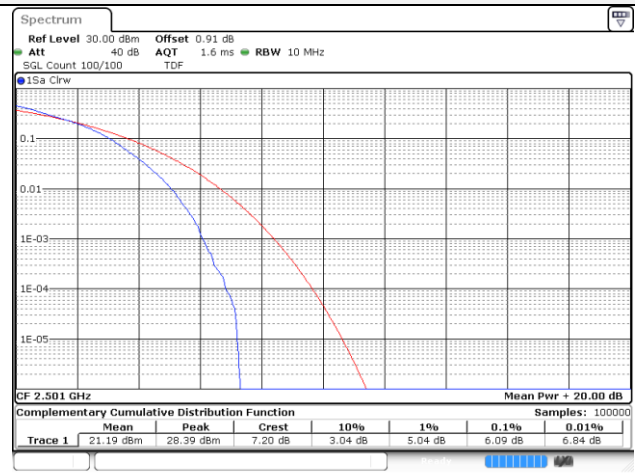

20M BW QPSK Low ch.

20M BW 16QAM Low ch.

20M BW QPSK / Mid ch.

20M BW 16QAM Mid ch.

20M BW QPSK / High ch.

20M BW 16QAM High ch.

Test mode: LTE Band 41(PC2)

10M BW QPSK Low ch.

10M BW 16QAM Low ch.

10M BW QPSK Mid ch.

10M BW 16QAM Mid ch.

10M BW QPSK High ch.

10M BW 16QAM High ch.