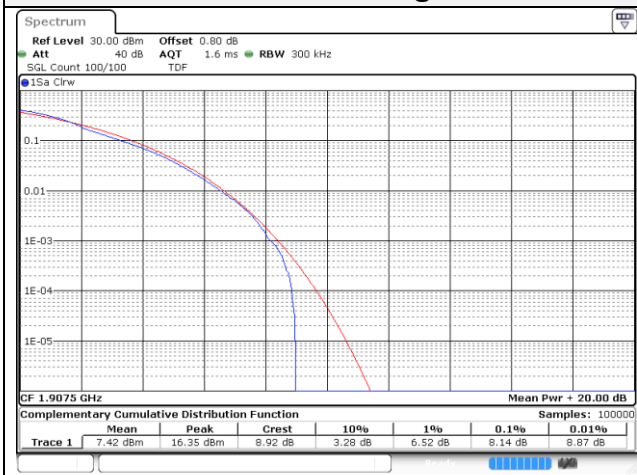

10M BW QPSK High ch.

10M BW 16QAM High ch.

15M BW QPSK Low ch.

15M BW 16QAM Low ch.

15M BW QPSK Mid ch.

15M BW 16QAM Mid ch.

15M BW QPSK High ch.

15M BW 16QAM High ch.

20M BW QPSK Low ch.

20M BW 16QAM Low ch.

20M BW QPSK / Mid ch.

20M BW 16QAM Mid ch.

20M BW QPSK / High ch.

20M BW 16QAM High ch.

Test mode: LTE Band 41(PC2)

10M BW QPSK Low ch.