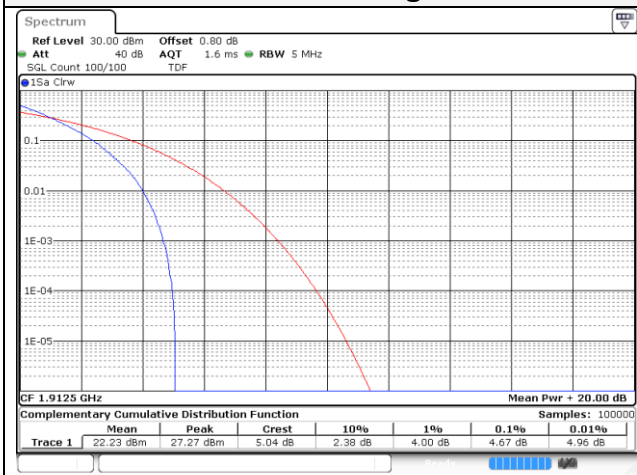

5M BW QPSK High ch.