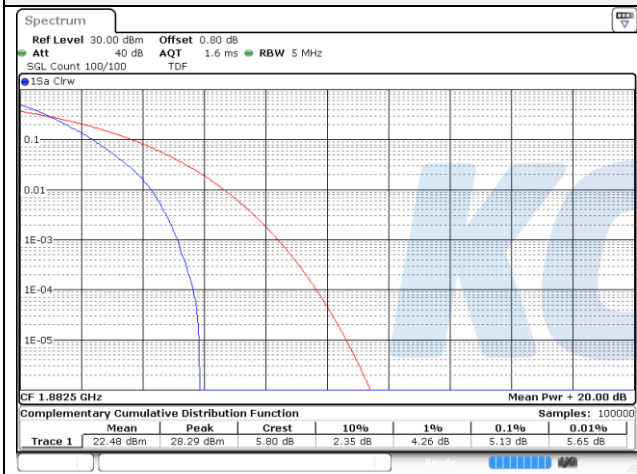

5M BW QPSK Mid ch.