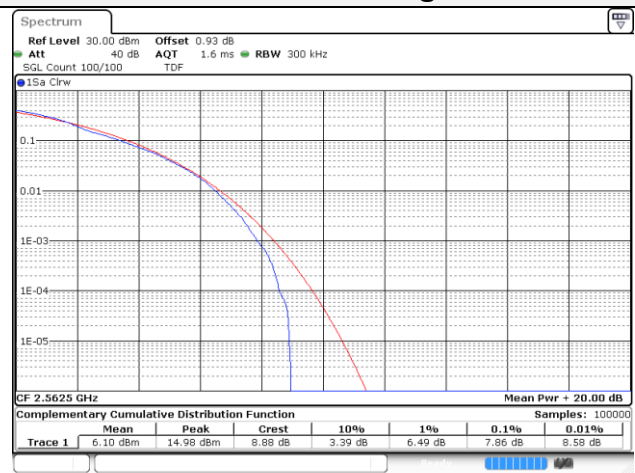

10M BW QPSK Low ch.

10M BW 16QAM Low ch.

10M BW QPSK Mid ch.

10M BW 16QAM Mid ch.

10M BW QPSK High ch.

10M BW 16QAM High ch.

15M BW QPSK Low ch.

15M BW 16QAM Low ch.

15M BW QPSK Mid ch.

15M BW 16QAM Mid ch.

15M BW QPSK High ch.

15M BW 16QAM High ch.

20M BW QPSK Low ch.

20M BW 16QAM Low ch.

20M BW QPSK Mid ch.

20M BW 16QAM Mid ch.

20M BW QPSK High ch.

20M BW 16QAM High ch.

Test mode: LTE Band 25/2**1.4M BW QPSK Low ch.****1.4M BW 16QAM Low ch.****1.4M BW QPSK Mid ch.****1.4M BW 16QAM Mid ch.****1.4M BW QPSK High ch.****1.4M BW 16QAM High ch.**