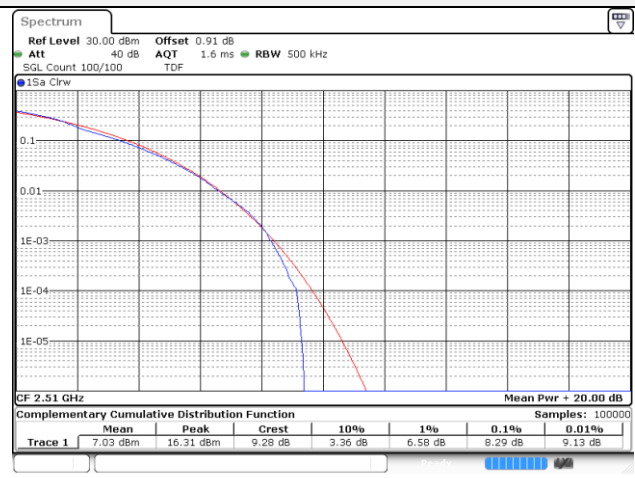

15M BW QPSK Mid ch.

15M BW 16QAM Mid ch.

15M BW QPSK High ch.

15M BW 16QAM High ch.

20M BW QPSK Low ch.

20M BW 16QAM Low ch.

20M BW QPSK Mid ch.

20M BW 16QAM Mid ch.

20M BW QPSK High ch.

20M BW 16QAM High ch.

Test mode: LTE Band 25/2**1.4M BW QPSK Low ch.****1.4M BW 16QAM Low ch.****1.4M BW QPSK Mid ch.****1.4M BW 16QAM Mid ch.****1.4M BW QPSK High ch.****1.4M BW 16QAM High ch.**