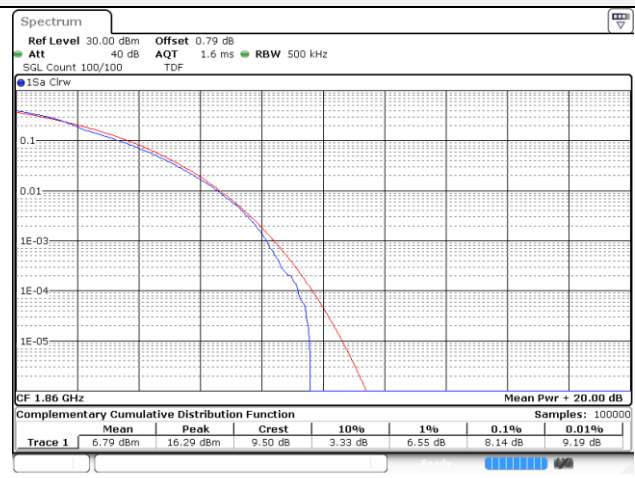

10M BW QPSK High ch.

10M BW 16QAM High ch.

15M BW QPSK Low ch.

15M BW 16QAM Low ch.

15M BW QPSK Mid ch.

15M BW 16QAM Mid ch.

15M BW QPSK High ch.

15M BW 16QAM High ch.

20M BW QPSK Low ch.

20M BW 16QAM Low ch.

20M BW QPSK / Mid ch.

20M BW 16QAM Mid ch.

20M BW QPSK / High ch.

20M BW 16QAM High ch.

Test mode: LTE Band 41(PC2)

10M BW QPSK Low ch.