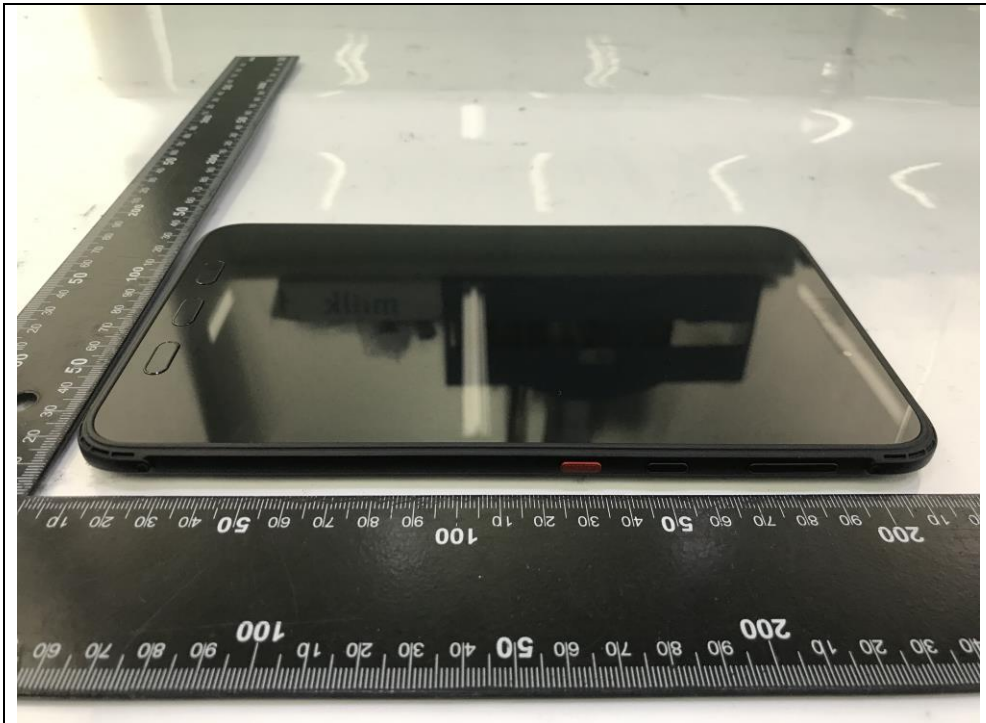

External photos of EUT

<Case + S-Pen>

Note : Case and S-Pen is one of the accessory, there has no transmission and reception fuctions.

<External earphone>