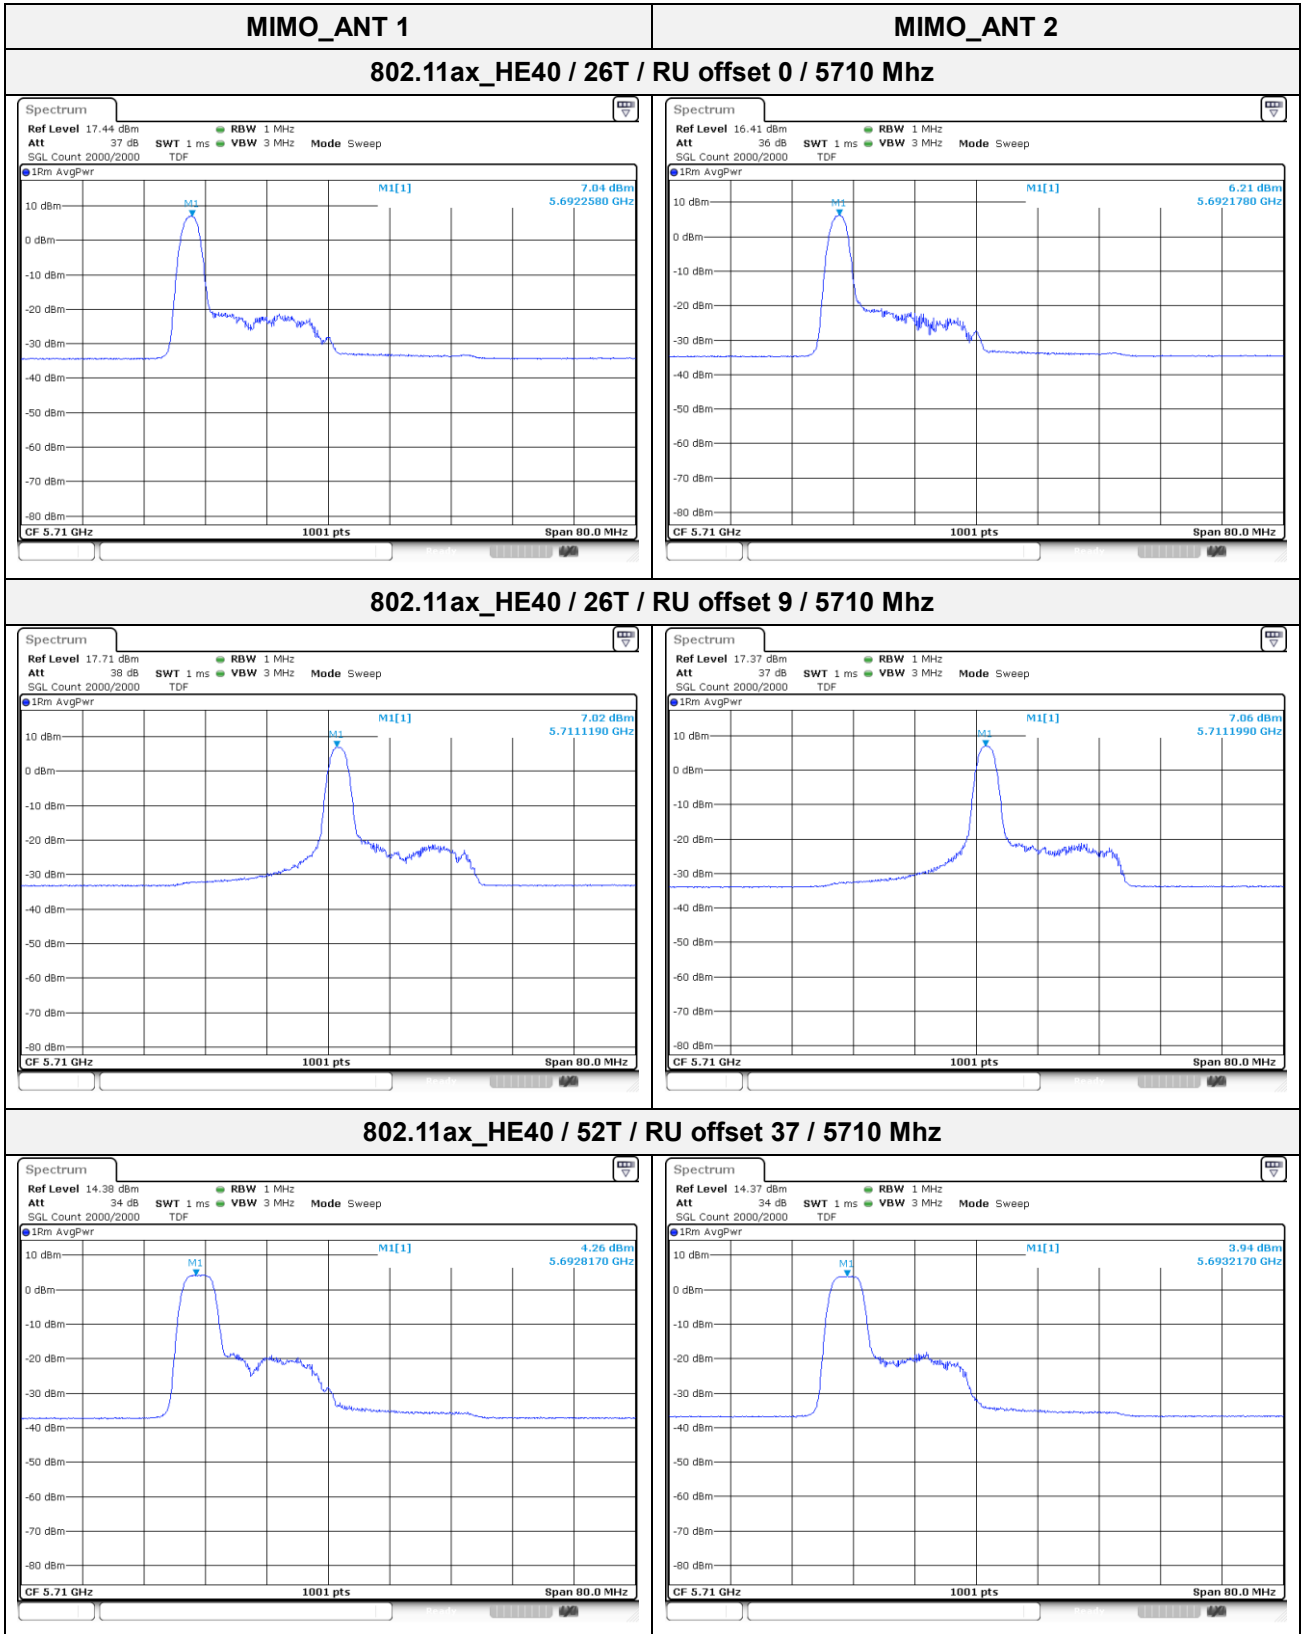

2Tx MIMO\_HE40\_UNII-2C Band\_Straddle