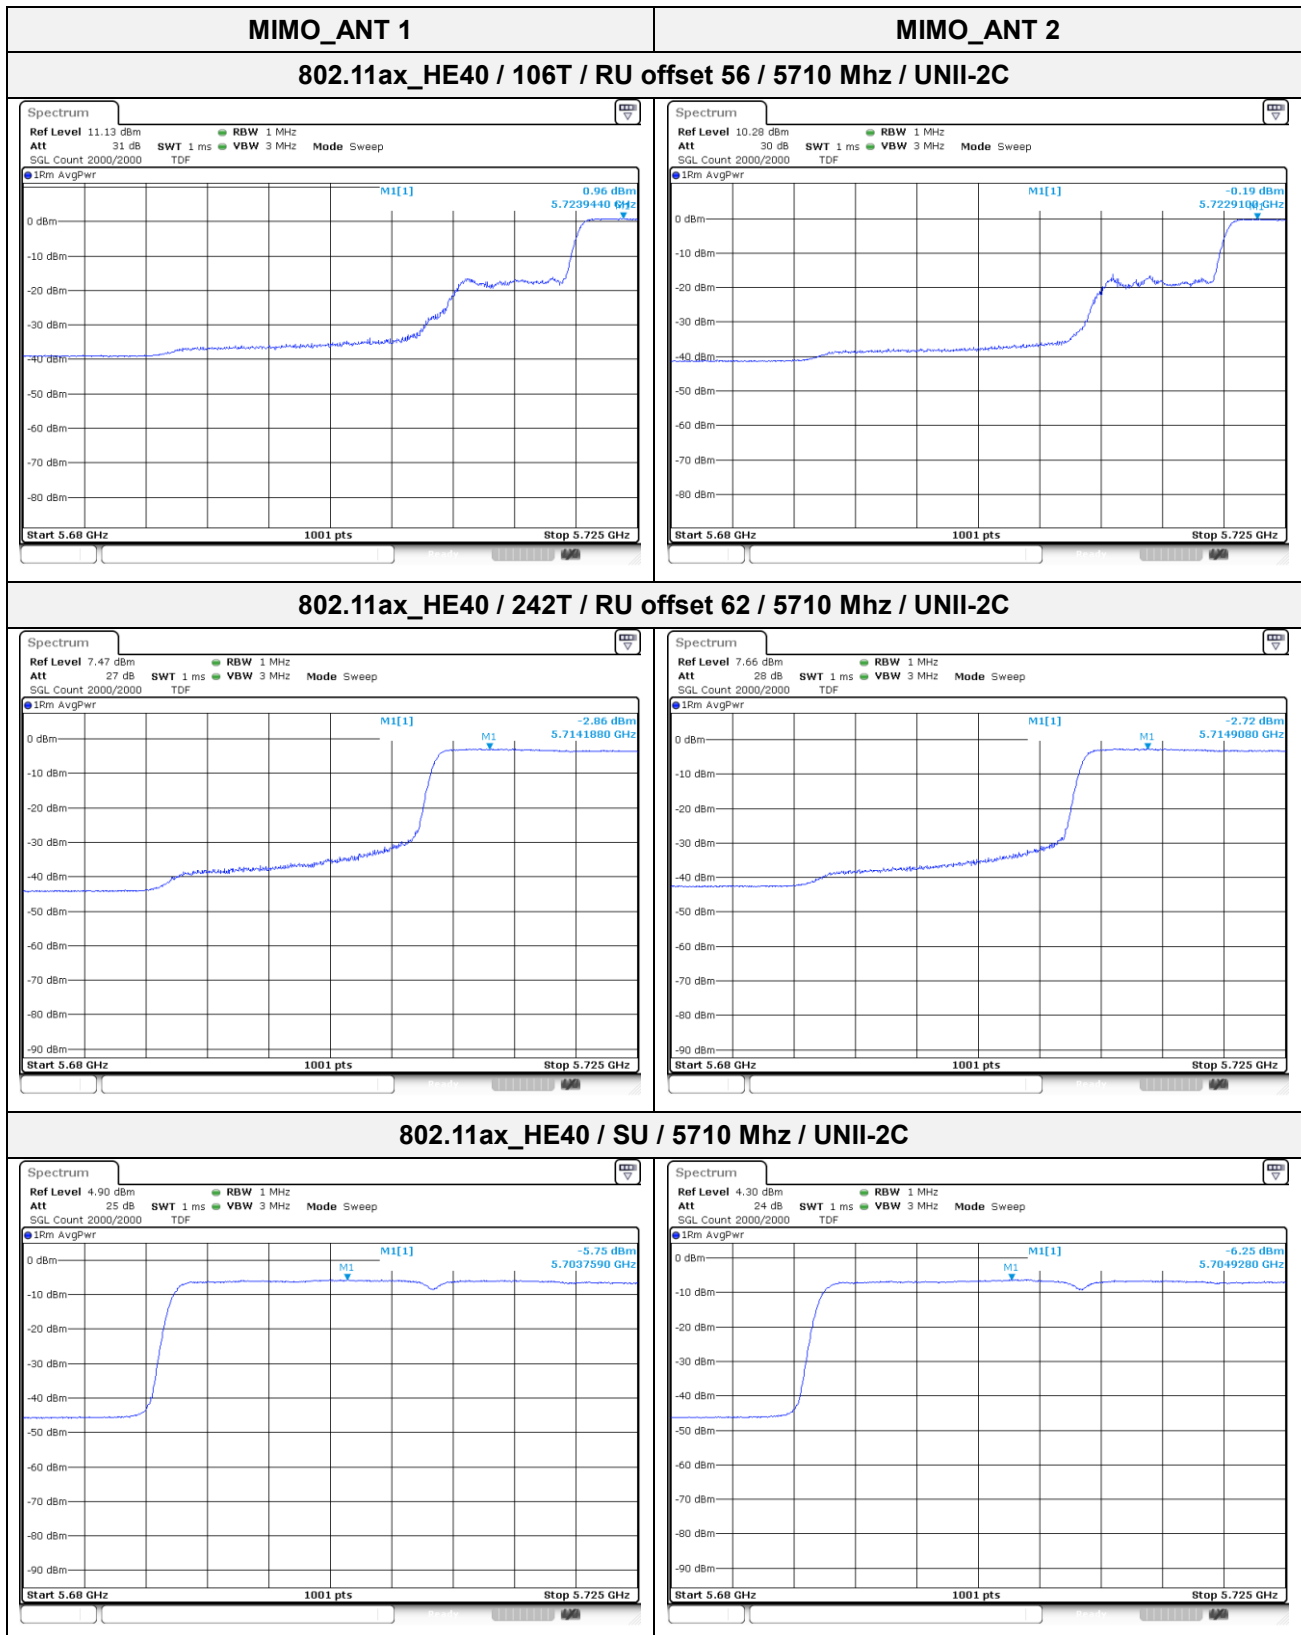

2Tx MIMO_HE40_UNII-2C + UNII 3 Band_Straddle