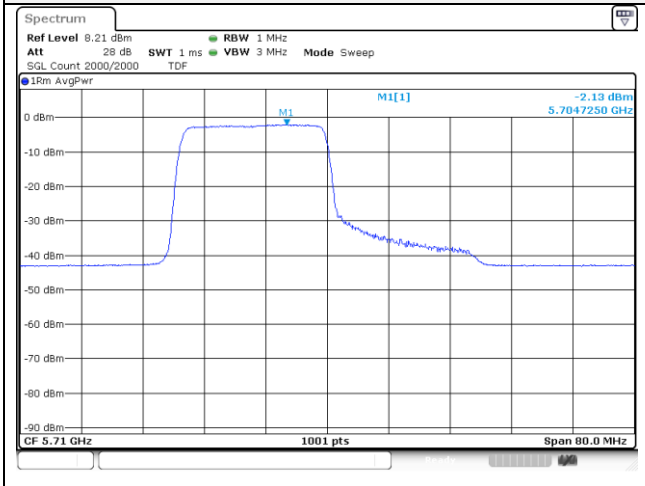

MIMO_ANT 1

MIMO_ANT 2

802.11ax_HE40 / 242T / RU offset 61 / 5710 Mhz