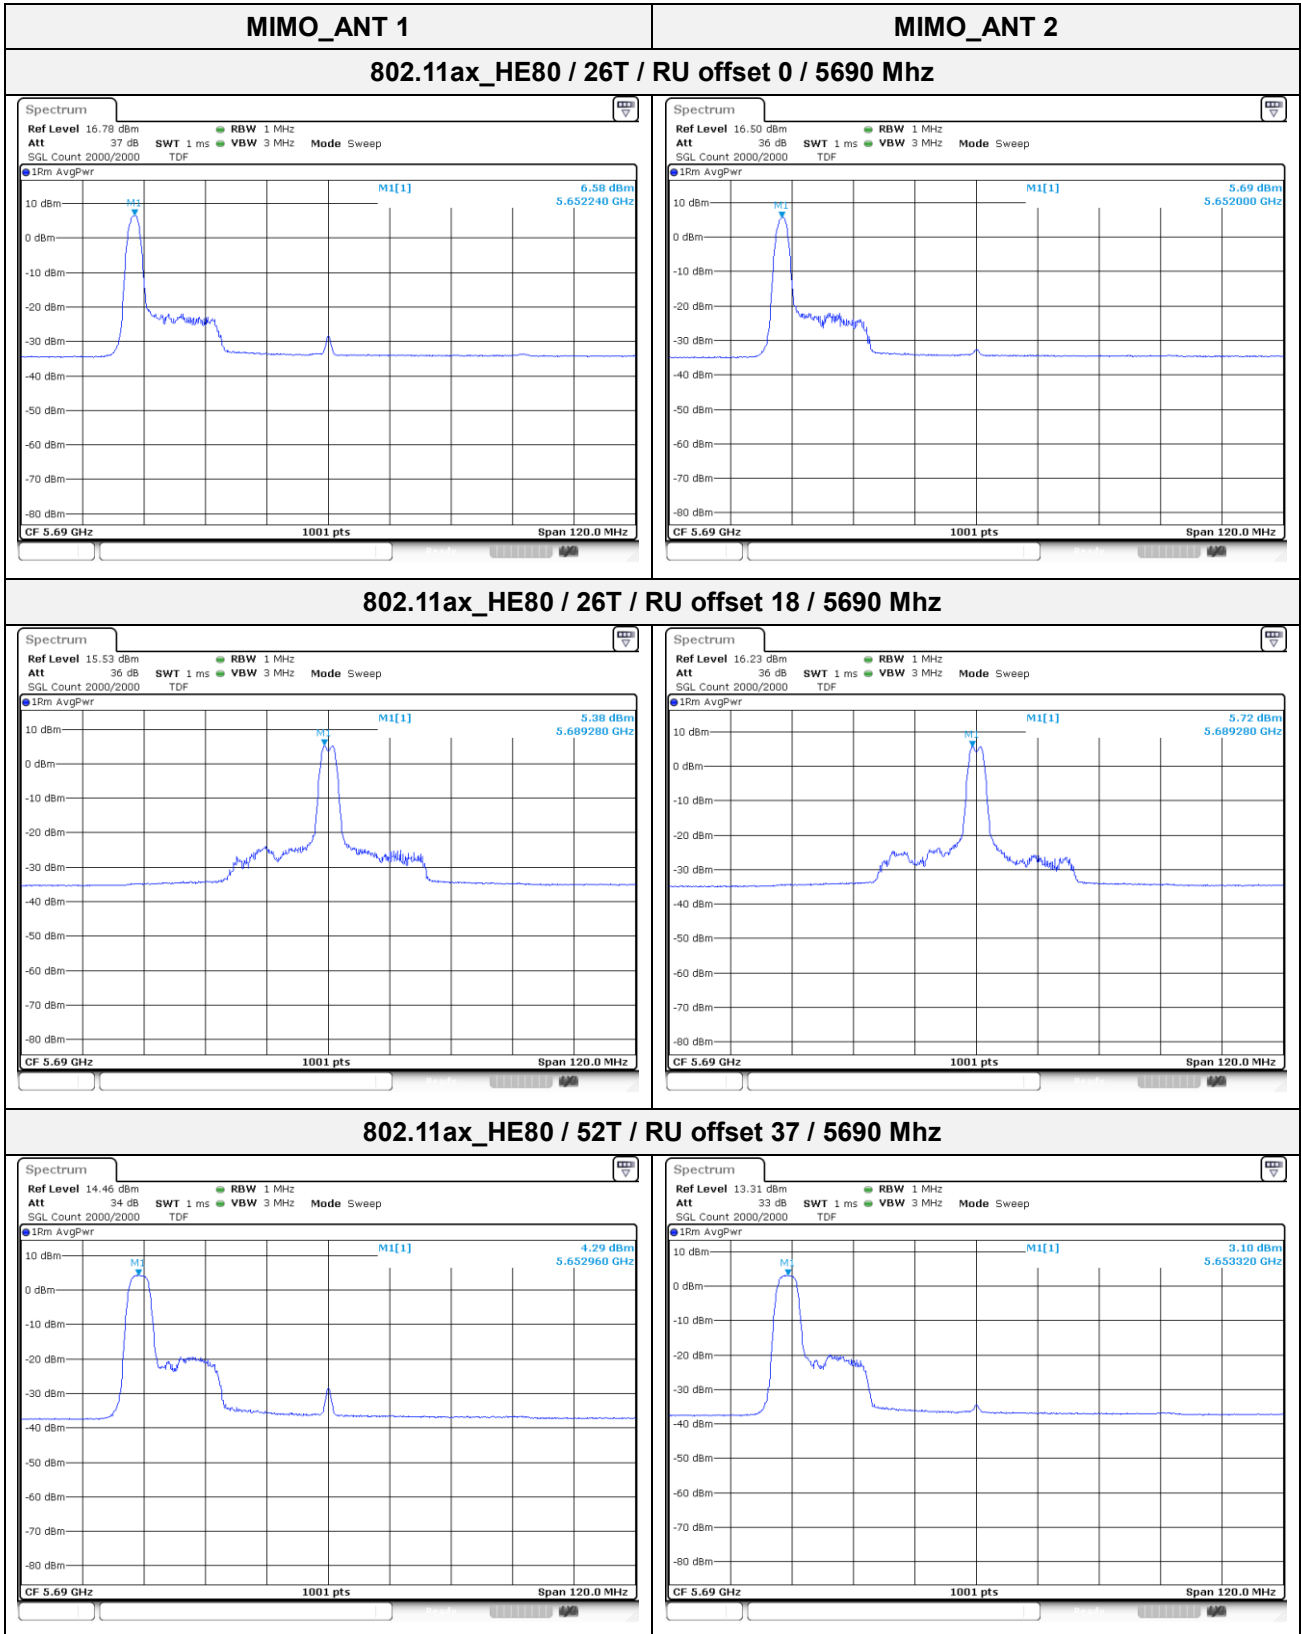

2Tx MIMO_HE80_UNII-2C Band_Straddle