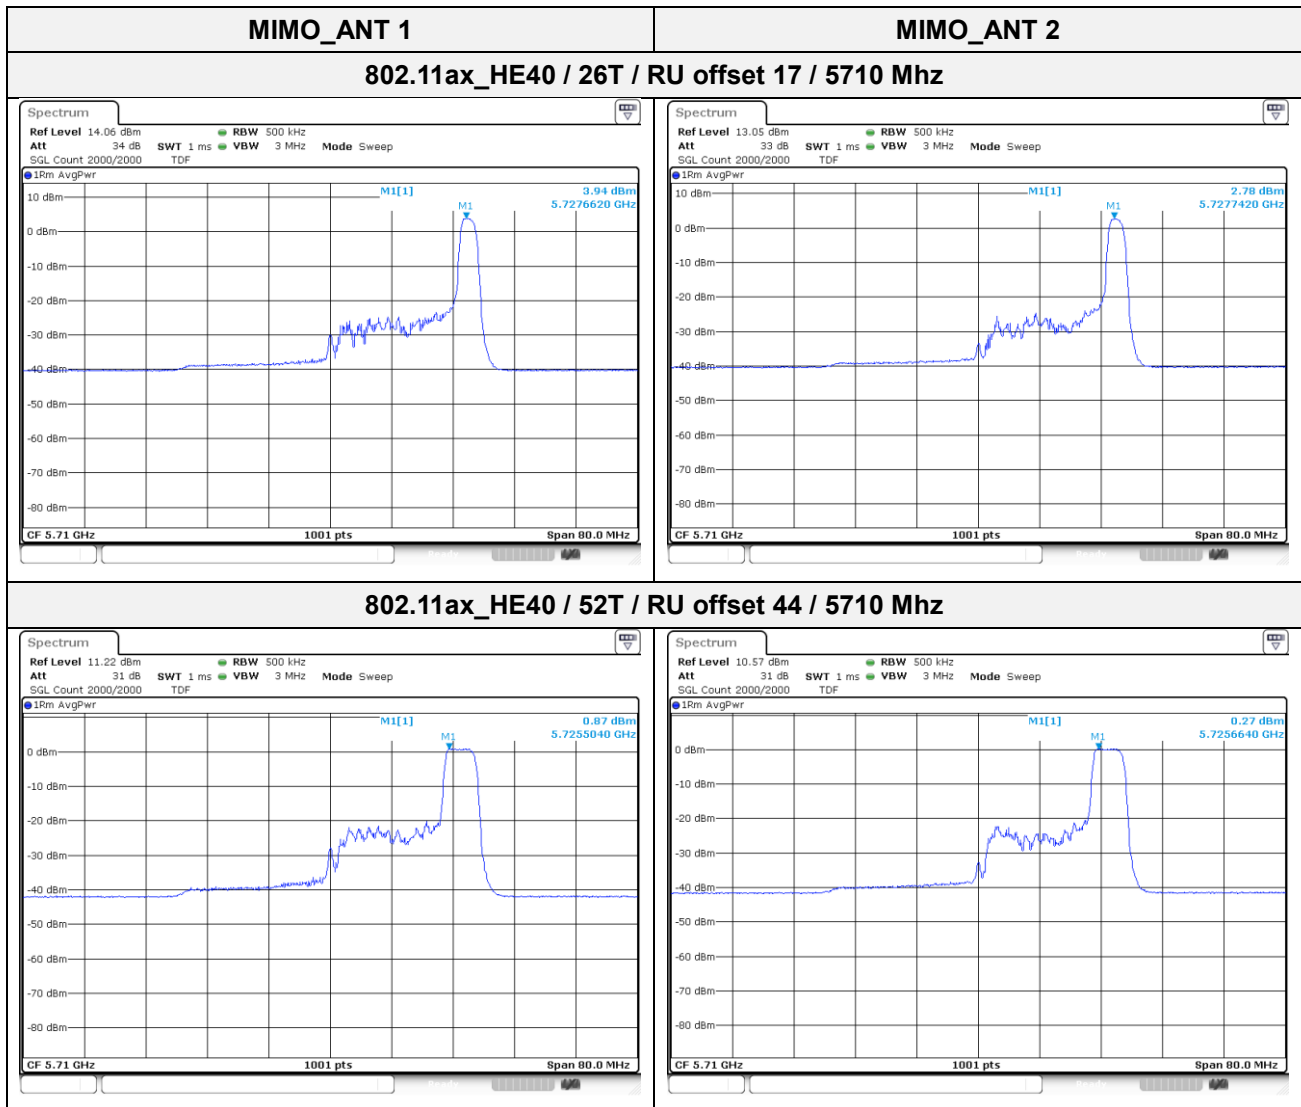

2Tx MIMO_HE40_UNII-3 Band_Straddle