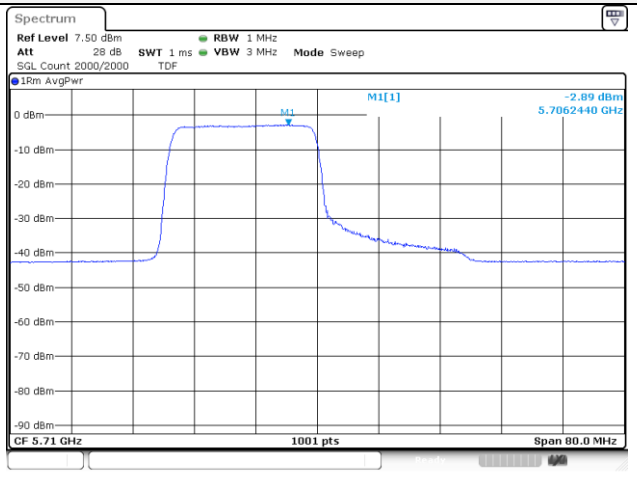

MIMO_ANT 1

MIMO_ANT 2

802.11ax_HE40 / 242T / RU offset 61 / 5710 Mhz