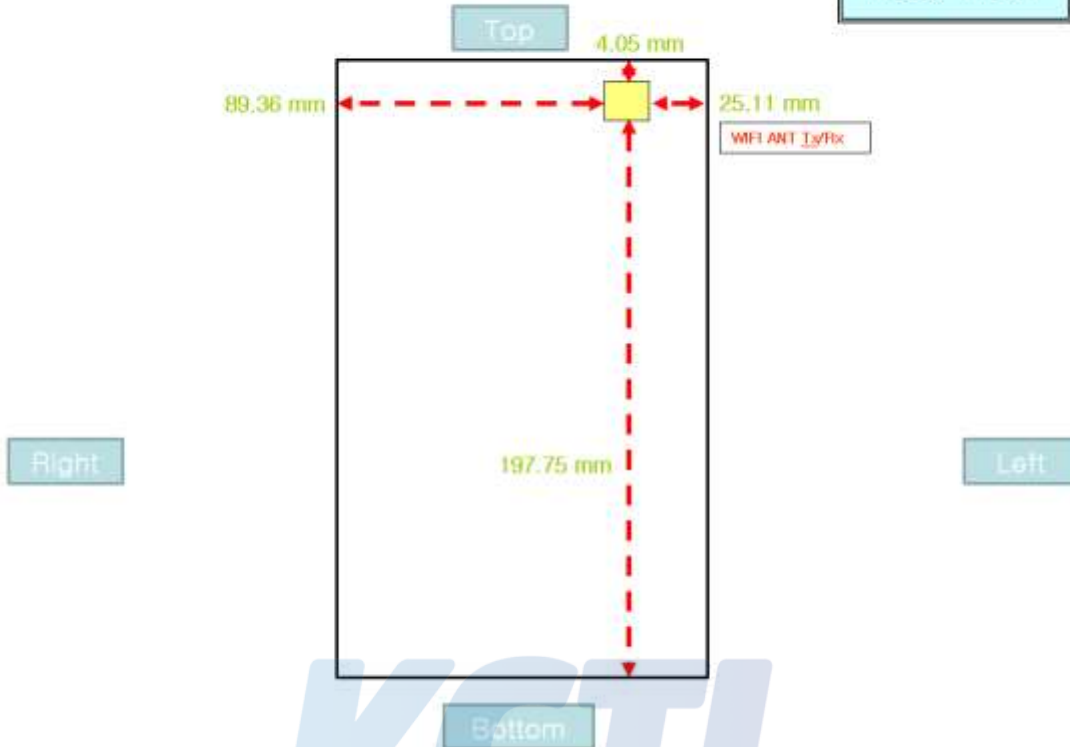

Appendix E. #Antenna Location & Distance

* Placement of each antenna

* Distance between Main antenna and edge

* Distance between WLAN antenna antenna and edge

Rear View

* Distance between BT/WLAN antenna antenna and edge

Appendix G.1 Test Setup Photo (Head)

Right Cheek

Right Tilt

KCTL Inc.

65, Sinwon-ro, Yeongtong-gu,
Suwon-si, Gyeonggi-do, 16677, Korea
TEL: 82-31-285-0894 FAX: 82-505-299-8311
www.kctl.co.kr

Report No.:
KR20-SPF0035-B
Page (329) of (338)