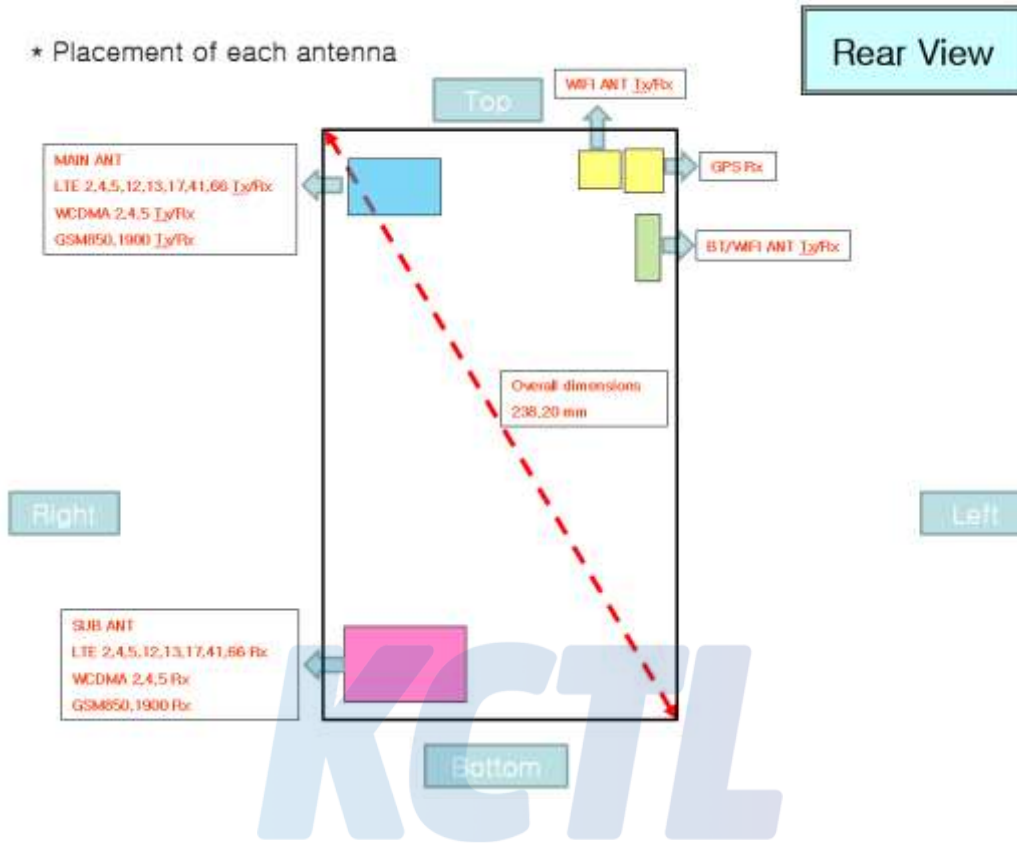

Appendix E. #Antenna Location & Distance

* Placement of each antenna

* Distance between Main antenna and edge

* Distance between WLAN antenna antenna and edge

Rear View

* Distance between BT/WLAN antenna antenna and edge

Rear View

KCTL Inc.

65, Sinwon-ro, Yeongtong-gu,
Suwon-si, Gyeonggi-do, 16677, Korea
TEL: 82-31-285-0894 FAX: 82-505-299-8311
www.kctl.co.kr

Report No.:
KR20-SPF0035-B
Page (325) of (338)

Appendix F. EUT Photo