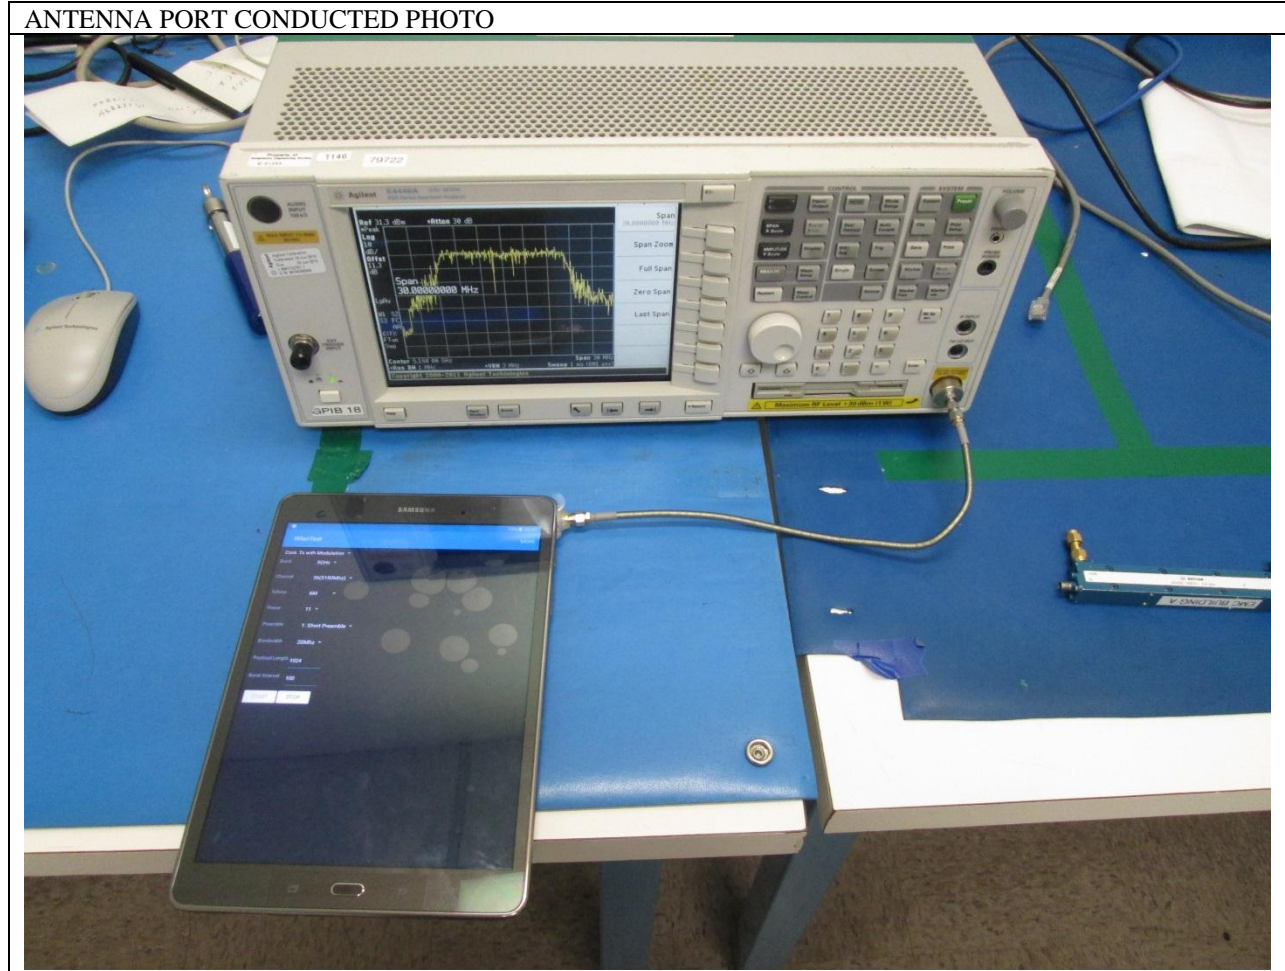

### ANTENNA PORT CONDUCTED RF MEASUREMENT SETUP

**RADIATED RF MEASUREMENT SETUP (BELOW 1 GHz)**

RADIATED FRONT=PHOTO (BELOW 1 GHz)

RADIATED BACK PHOTO (BELOW 1 GHz)

**RADIATED RF MEASUREMENT SETUP (ABOVE 1 GHz)**

RADIATED FRONT PHOTO (ABOVE 1 GHz)

RADIATED BACK PHOTO (ABOVE 1 GHz)

**RADIATED RF MEASUREMENT SETUP FOR PORTABLE CONFIGURATION**

X-AXIS FRONT PHOTO

Y-AXIS FRONT PHOTO

Z-AXIS FRONT PHOTO

**POWERLINE CONDUCTED EMISSIONS MEASUREMENT SETUP**

LINE CONDUCTED FRONT PHOTO

LINE CONDUCTED BACK PHOTO

**END OF REPORT**