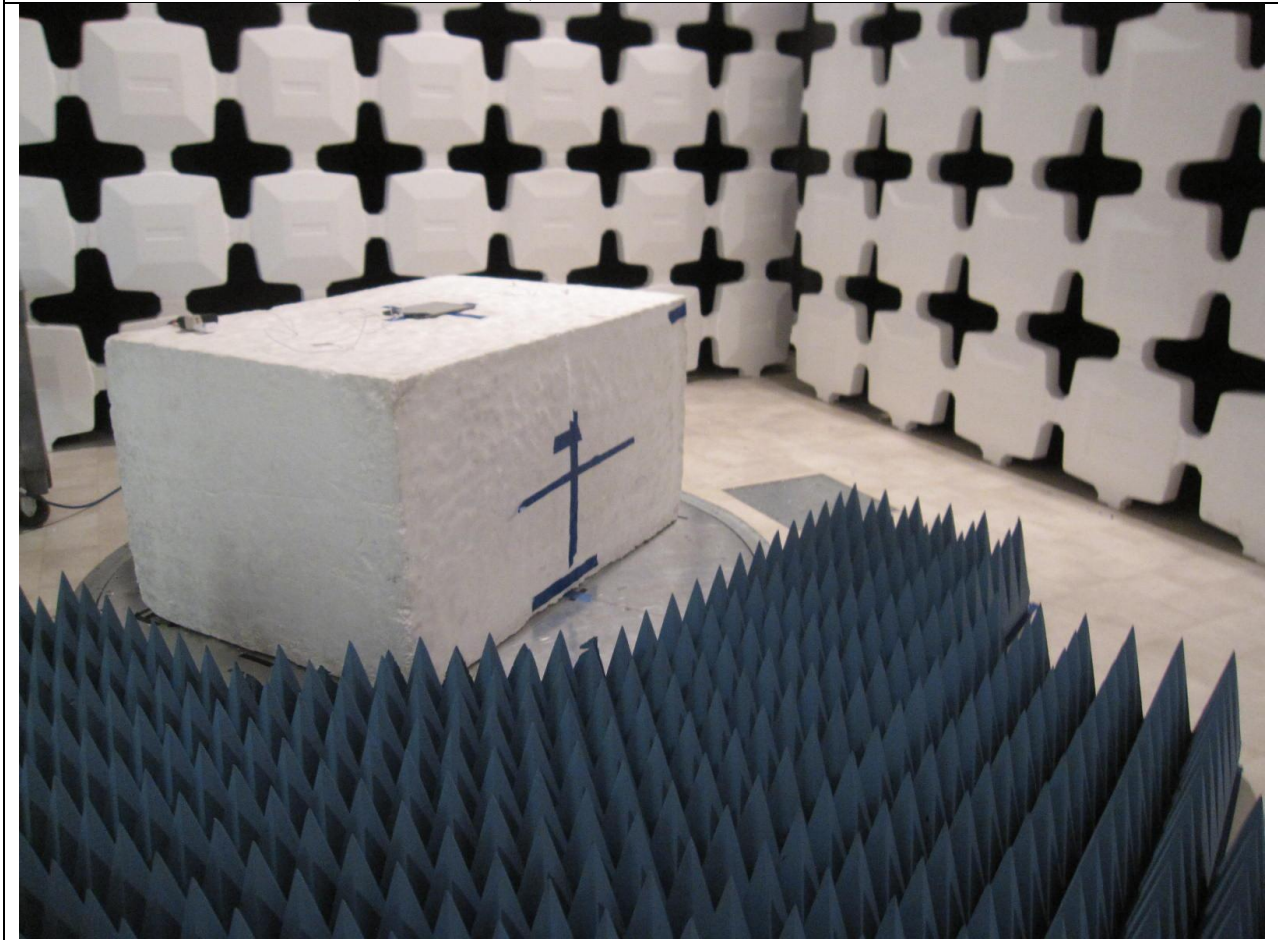

### ANTENNA PORT CONDUCTED RF MEASUREMENT SETUP

**RADIATED RF MEASUREMENT SETUP (BELOW 1 GHz)**

RADIATED FRONT=PHOTO (BELOW 1 GHz)

RADIATED BACK PHOTO (BELOW 1 GHz)

**RADIATED RF MEASUREMENT SETUP (ABOVE 1 GHz)**

RADIATED FRONT PHOTO (ABOVE 1 GHz)

RADIATED BACK PHOTO (ABOVE 1 GHz)

**RADIATED RF MEASUREMENT SETUP FOR PORTABLE CONFIGURATION**

X-AXIS FRONT PHOTO

Y-AXIS FRONT PHOTO

Z-AXIS FRONT PHOTO

**POWERLINE CONDUCTED EMISSIONS MEASUREMENT SETUP**

LINE CONDUCTED FRONT PHOTO

LINE CONDUCTED BACK PHOTO

**END OF REPORT**