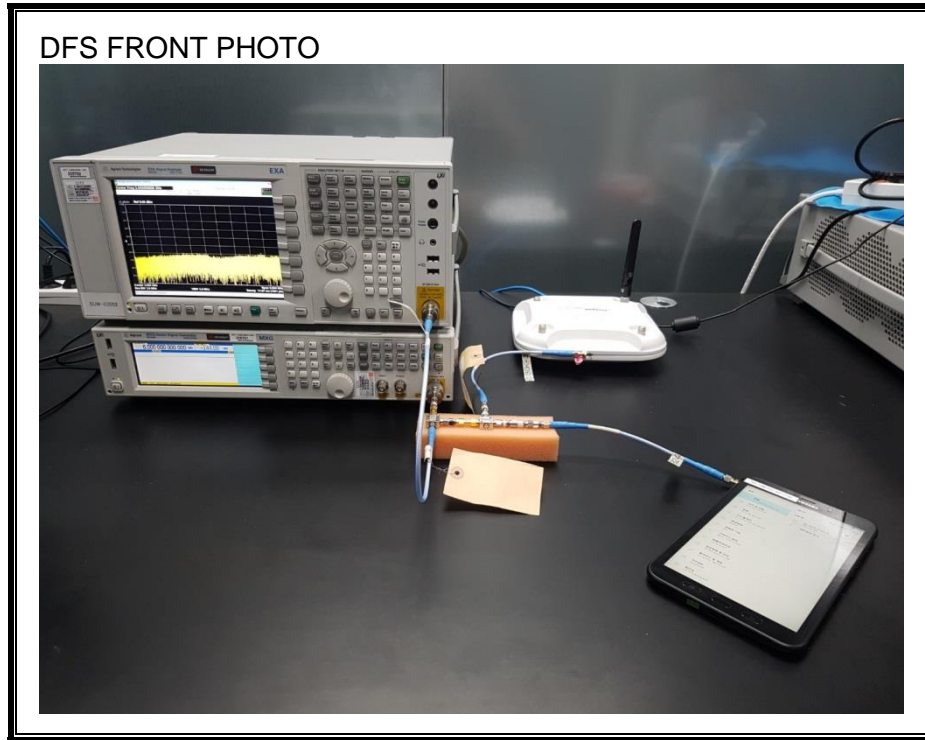

14. SETUP PHOTOS

ANTENNA PORT CONDUCTED RF MEASUREMENT SETUP

RADIATED RF MEASUREMENT SETUP (BELOW 1 GHz)

RADIATED RF MEASUREMENT SETUP (ABOVE 1 GHz)

RADIATED RF MEASUREMENT SETUP FOR PORTABLE CONFIGURATION

POWERLINE CONDUCTED EMISSIONS MEASUREMENT SETUP

DYNAMIC FREQUENCY SELECTION MEASUREMENT SETUP

END OF REPORT