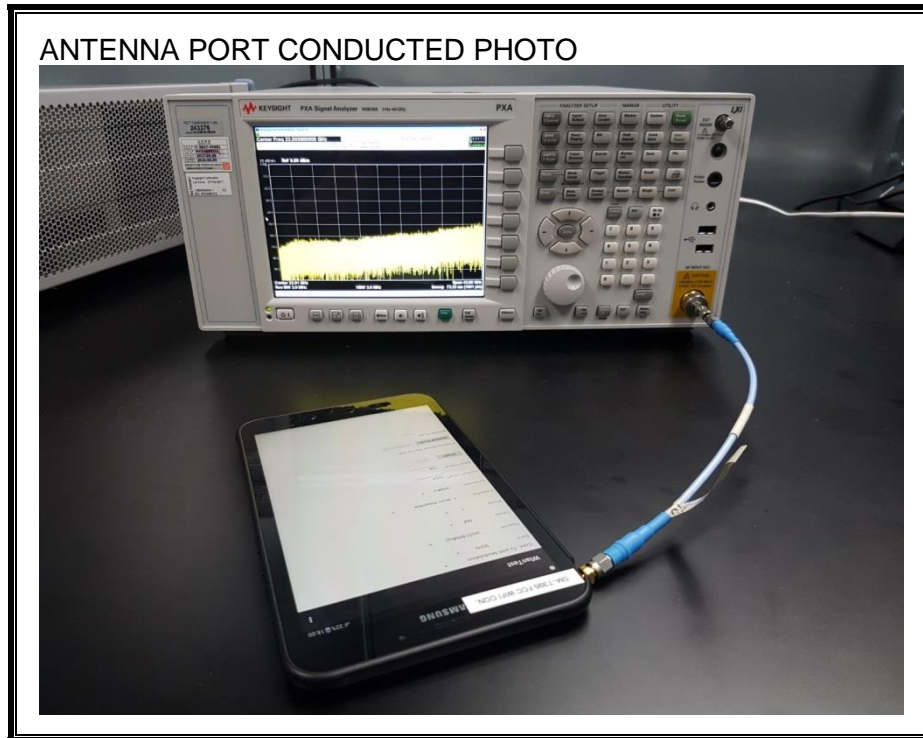

14. SETUP PHOTOS

ANTENNA PORT CONDUCTED RF MEASUREMENT SETUP

RADIATED RF MEASUREMENT SETUP (BELOW 1 GHz)

RADIATED RF MEASUREMENT SETUP (ABOVE 1 GHz)

RADIATED RF MEASUREMENT SETUP FOR PORTABLE CONFIGURATION

POWERLINE CONDUCTED EMISSIONS MEASUREMENT SETUP

DYNAMIC FREQUENCY SELECTION MEASUREMENT SETUP

END OF REPORT