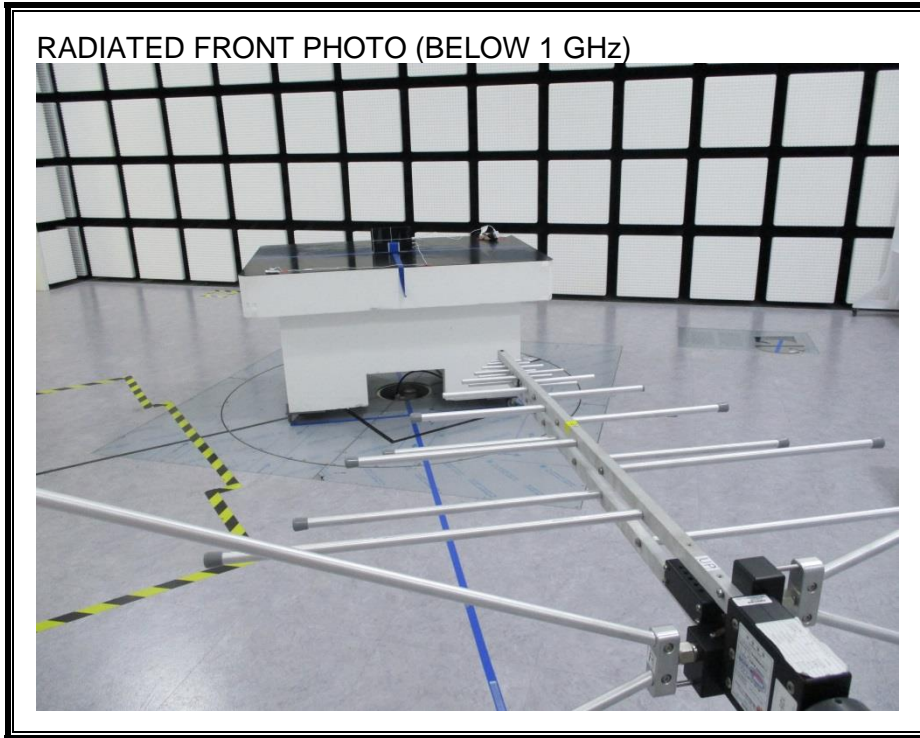

12. SETUP PHOTOS

ANTENNA PORT CONDUCTED RF MEASUREMENT SETUP

RADIATED RF MEASUREMENT SETUP (BELOW 1 GHz)

RADIATED RF MEASUREMENT SETUP (ABOVE 1 GHz)

RADIATED RF MEASUREMENT SETUP FOR PORTABLE CONFIGURATION

POWERLINE CONDUCTED EMISSIONS MEASUREMENT SETUP

END OF REPORT

Page 106 of 106