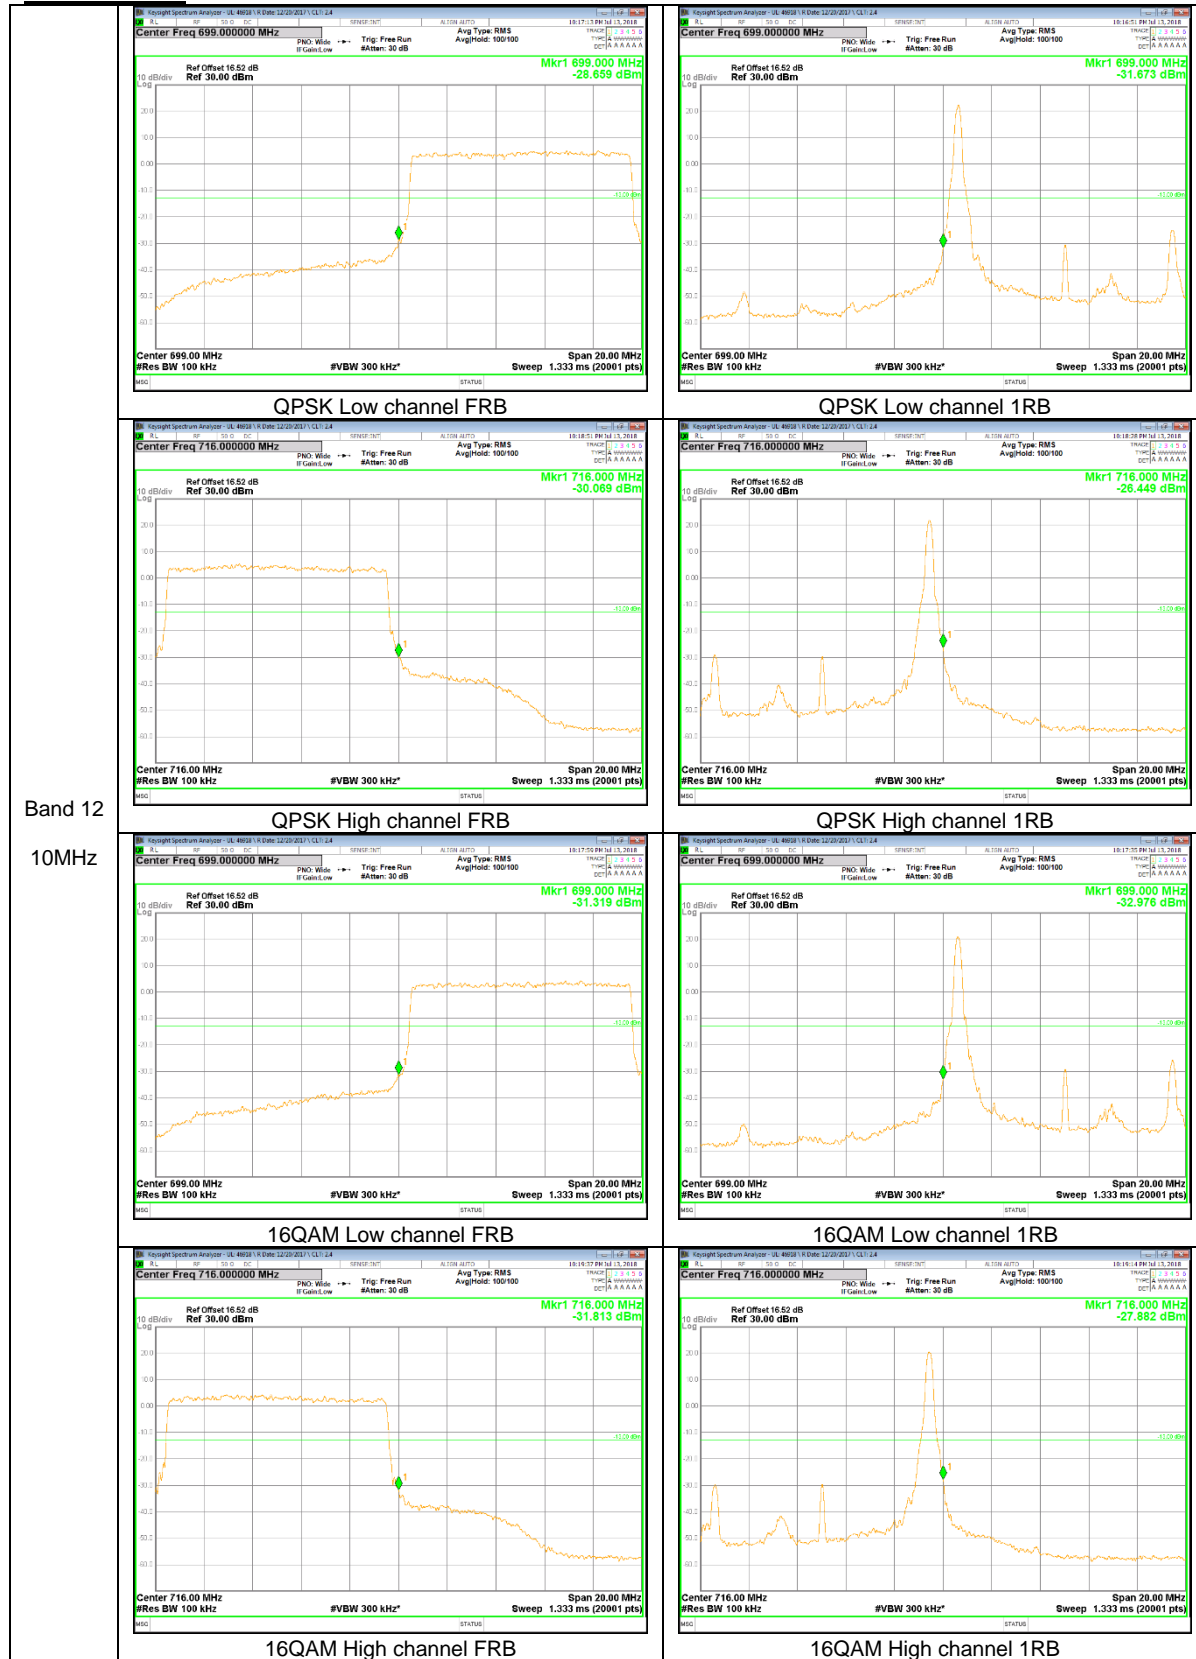

LTE Band 4

Band 4  
20MHz

Band 4  
15MHz

Band 4  
10MHz

Band 4  
5MHz

Band 4  
3MHz

LTE Band 5

Band 5  
10MHz

Band 5  
3MHz

Band 5  
1.4MHz

LTE Band 12

Band 12  
10MHz

Band 12  
5MHz

Band 12  
3MHz