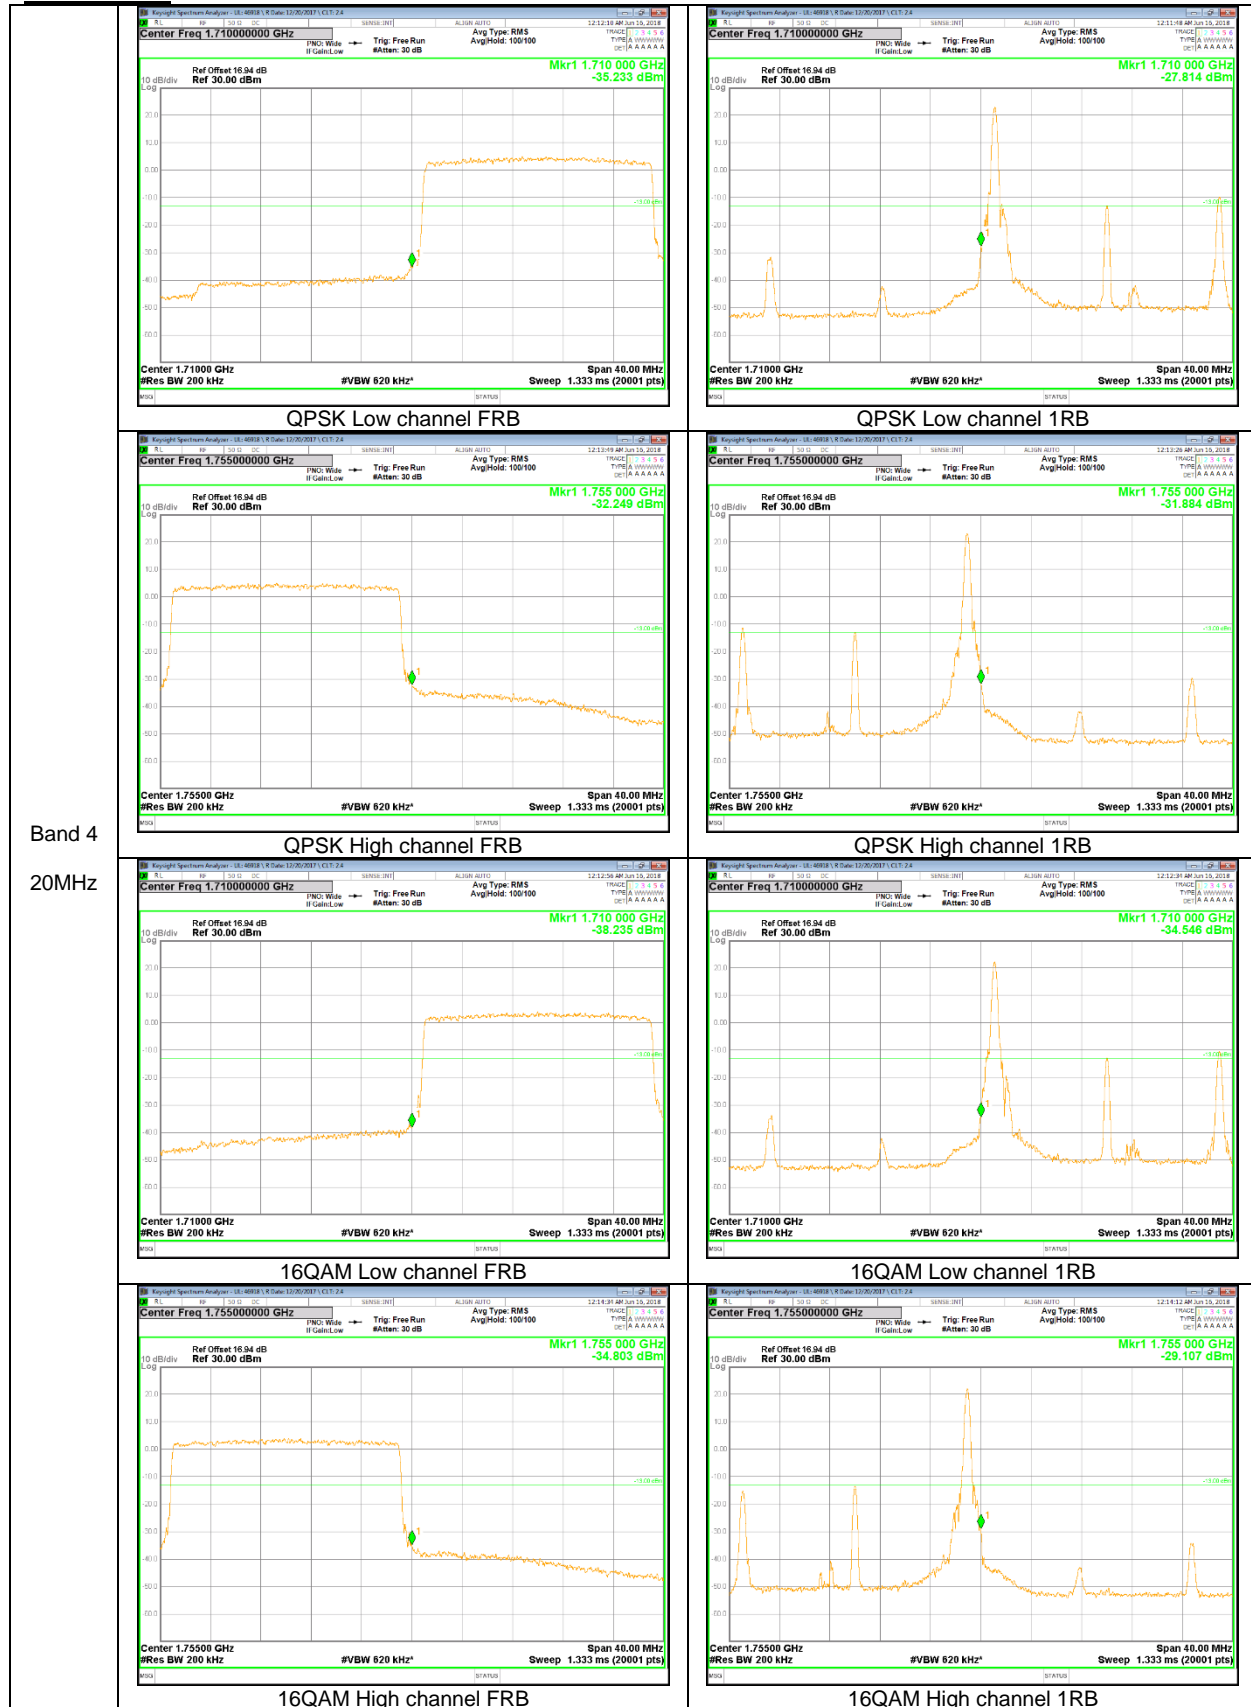

LTE Band 4

Band 4  
20MHz

Band 4  
15MHz

Band 4  
10MHz

Band 4  
5MHz

Band 4  
3MHz

LTE Band 5

Band 5  
10MHz

Band 5  
3MHz

Band 5  
1.4MHz

LTE Band 12

Band 12  
10MHz

Band 12  
5MHz

Band 12  
3MHz