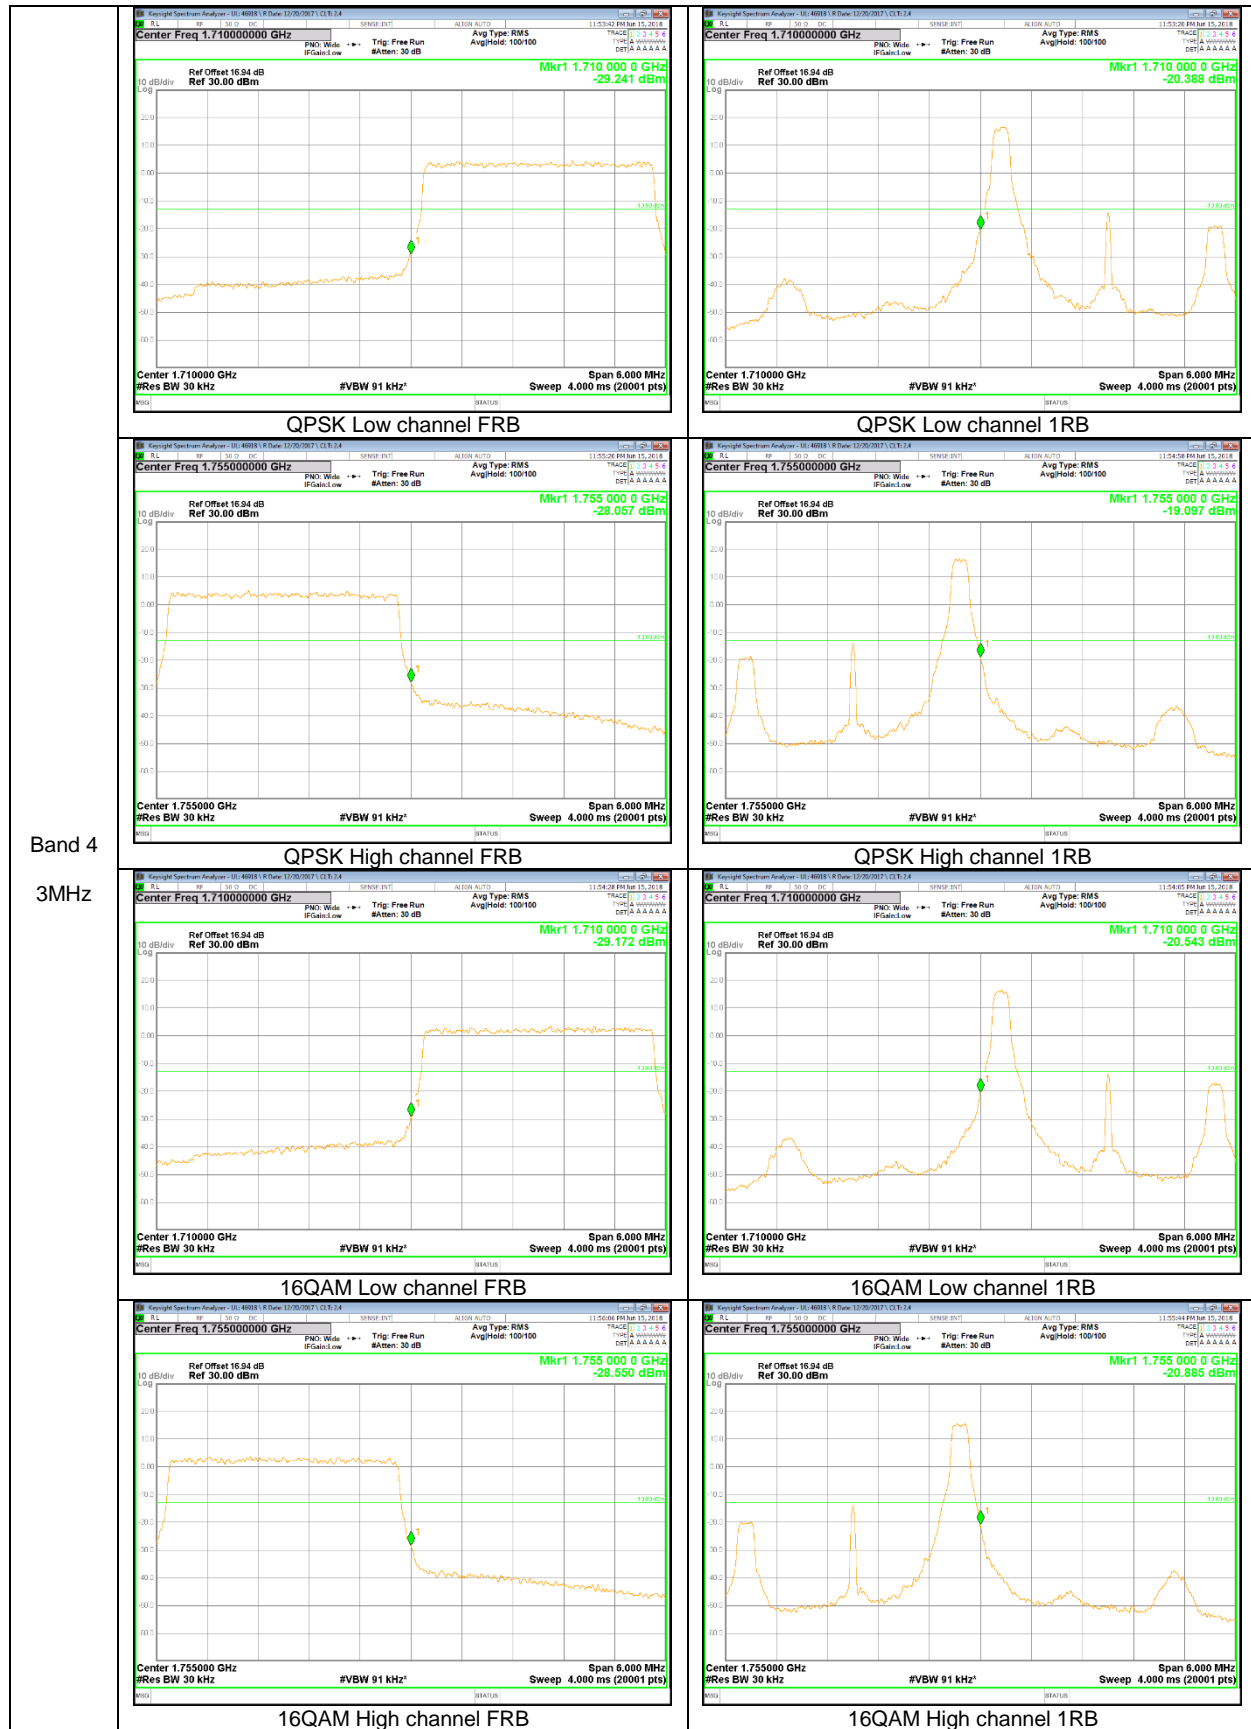

LTE Band 4

Band 4  
20MHz

Band 4  
15MHz

Band 4  
10MHz

Band 4  
5MHz

Band 4  
3MHz

LTE Band 5

Band 5  
10MHz

Band 5  
3MHz

Band 5  
1.4MHz

LTE Band 12

Band 12  
10MHz

Band 12  
5MHz

Band 12  
3MHz