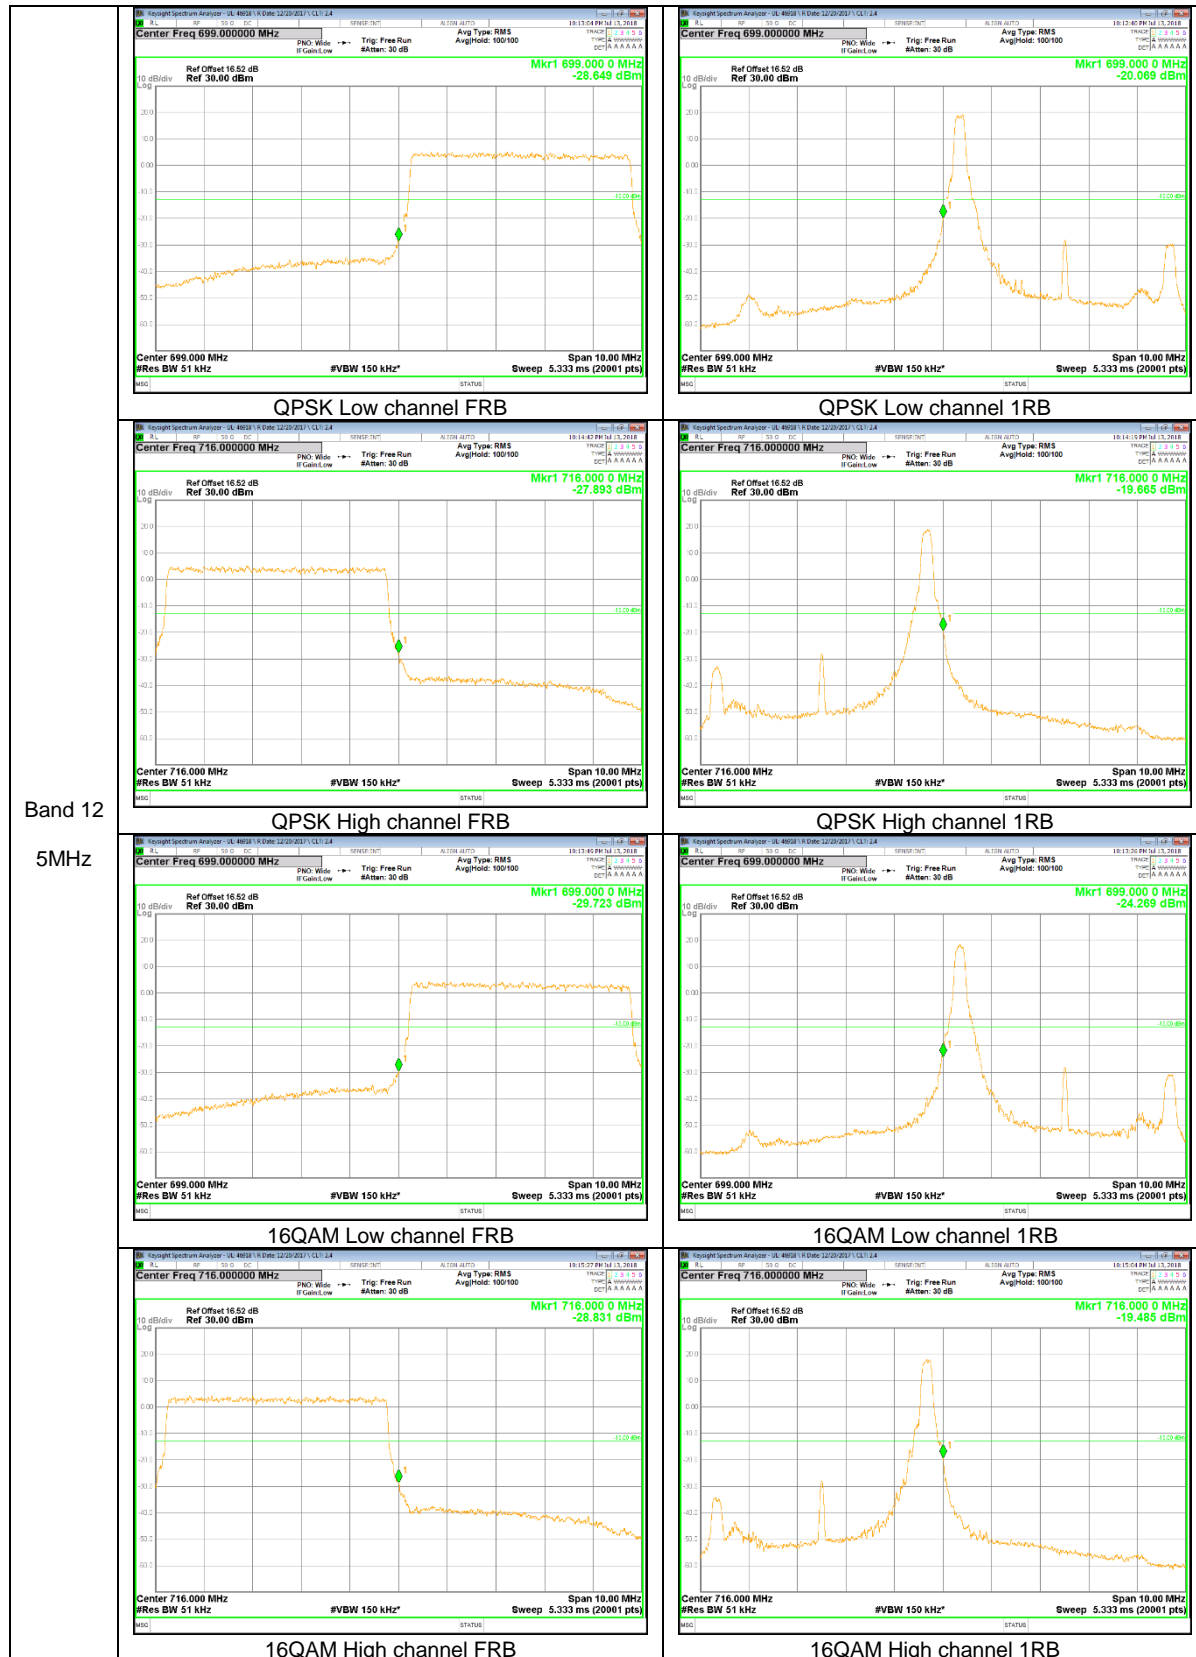

LTE Band 4

Band 4  
20MHz

Band 4  
15MHz

Band 4  
10MHz

Band 4  
5MHz

Band 4  
3MHz

LTE Band 5

Band 5  
10MHz

Band 5  
3MHz

Band 5  
1.4MHz

LTE Band 12

Band 12  
10MHz

Band 12  
5MHz

Band 12  
3MHz