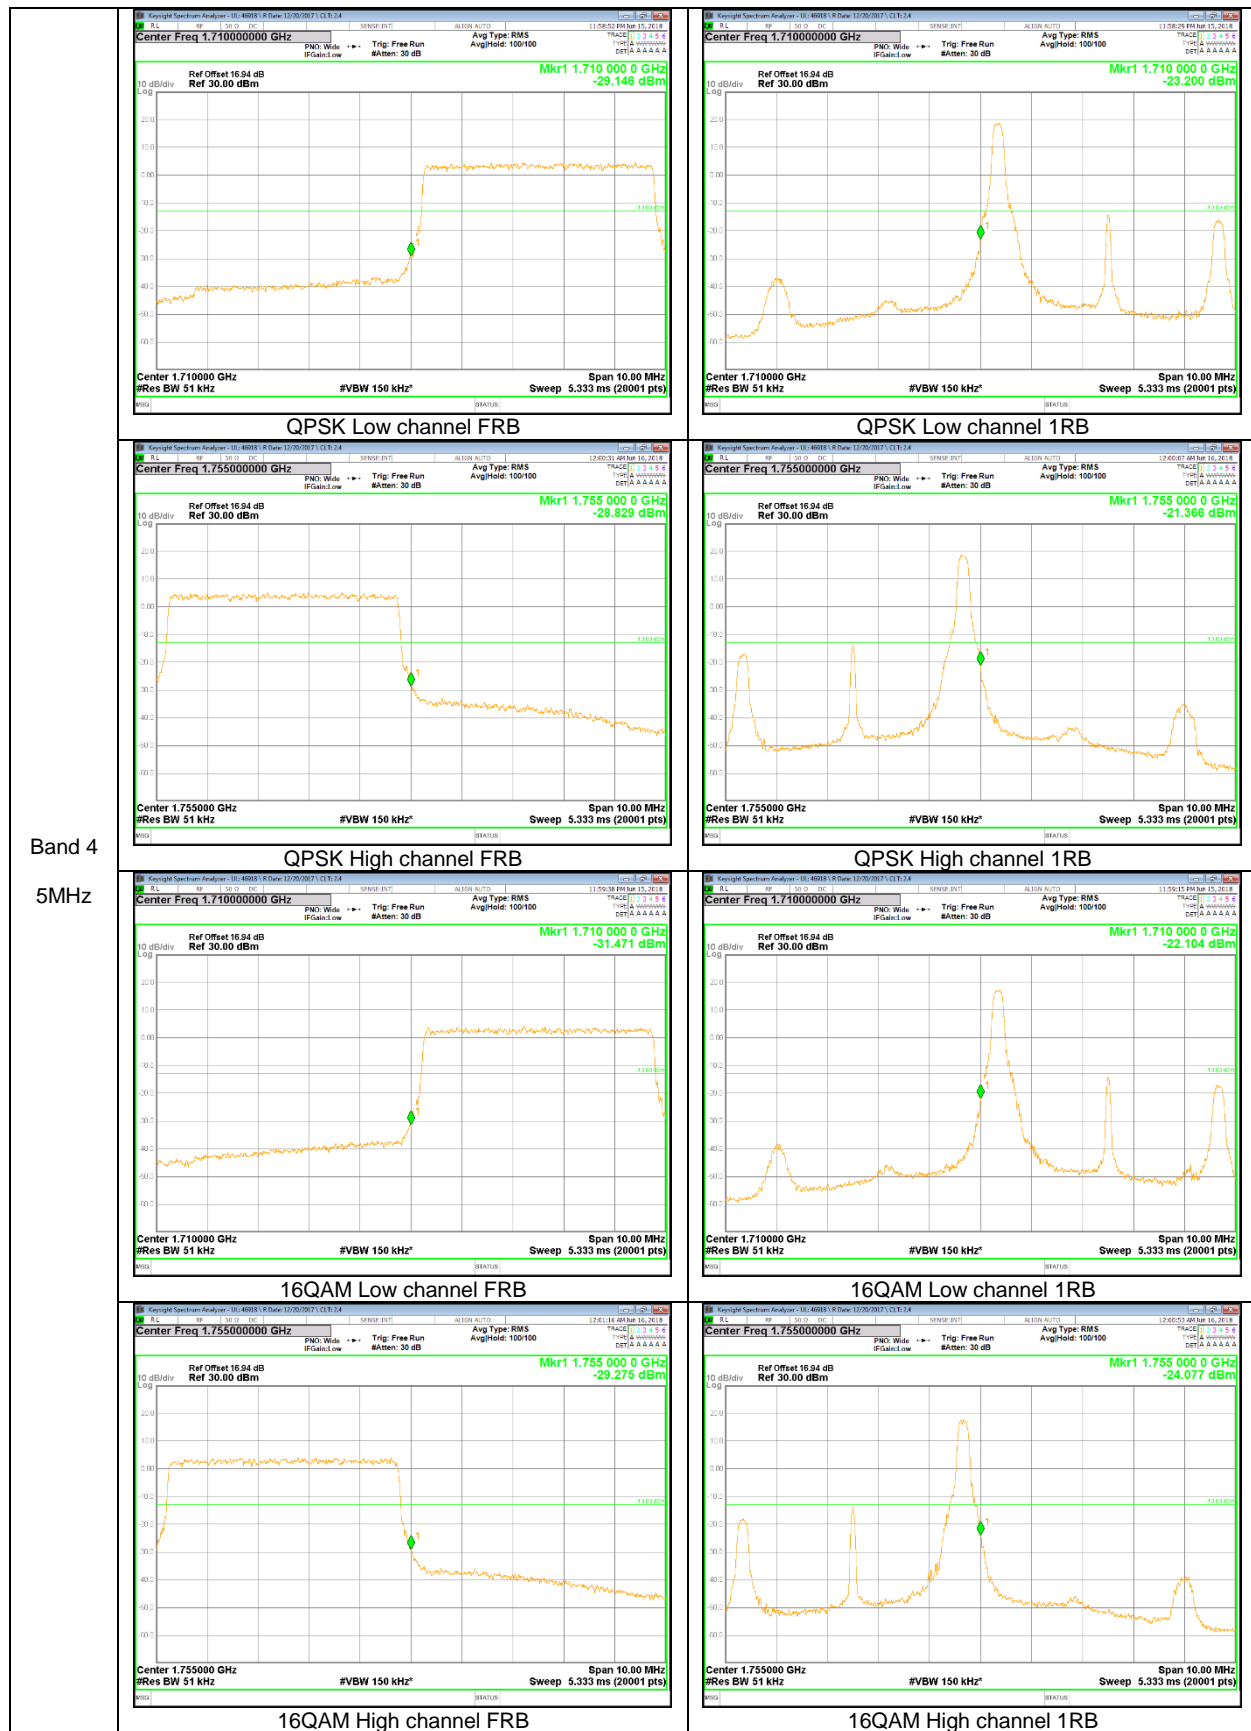

LTE Band 4

Band 4  
20MHz

Band 4  
15MHz

Band 4  
10MHz

Band 4  
5MHz

Band 4  
3MHz

LTE Band 5

Band 5  
10MHz

Band 5  
3MHz

Band 5  
1.4MHz

LTE Band 12

Band 12  
10MHz

Band 12  
5MHz

Band 12  
3MHz