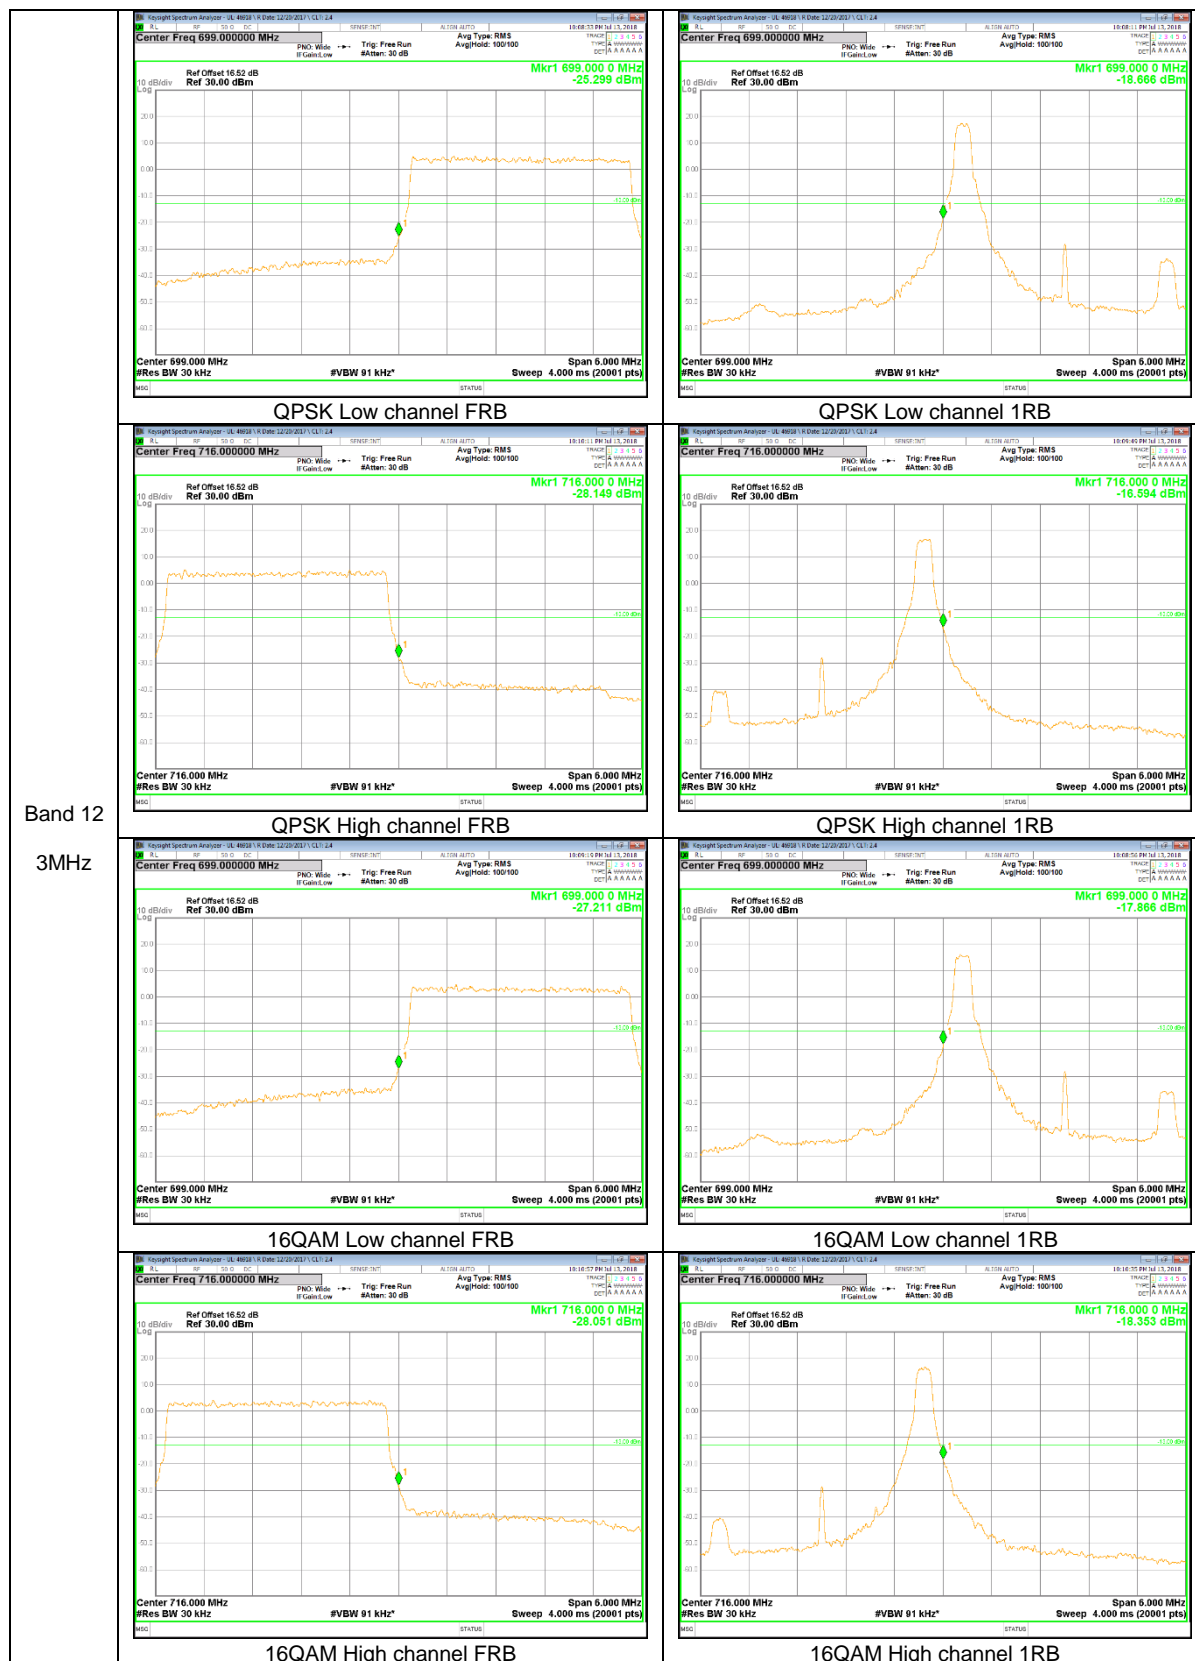

LTE Band 4

Band 4  
20MHz

Band 4  
15MHz

Band 4  
10MHz

Band 4  
5MHz

Band 4  
3MHz

LTE Band 5

Band 5  
10MHz

Band 5  
3MHz

Band 5  
1.4MHz

LTE Band 12

Band 12  
10MHz

Band 12  
5MHz

Band 12  
3MHz