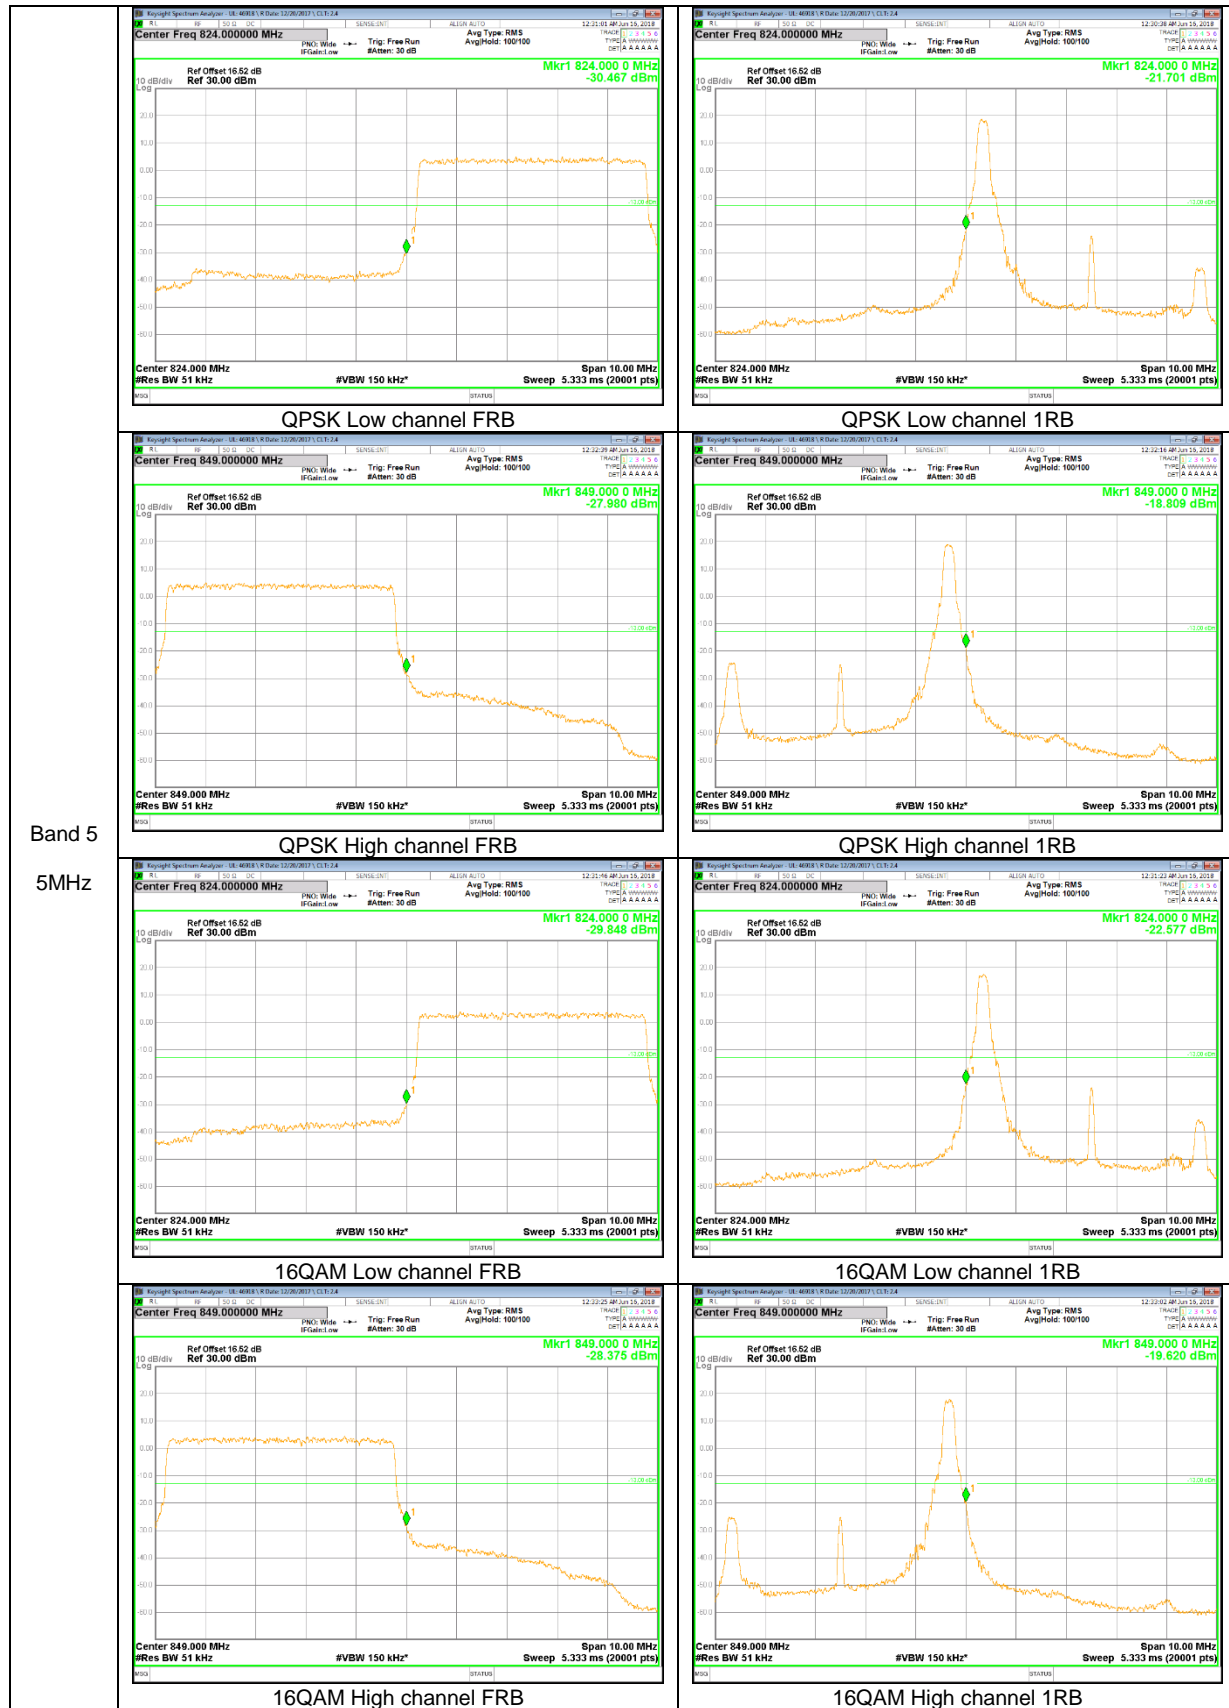

LTE Band 4

Band 4  
20MHz

Band 4  
15MHz

Band 4  
10MHz

Band 4  
5MHz

Band 4  
3MHz

LTE Band 5

Band 5  
10MHz

Band 5  
3MHz

Band 5  
1.4MHz

LTE Band 12

Band 12  
10MHz

Band 12  
5MHz

Band 12  
3MHz