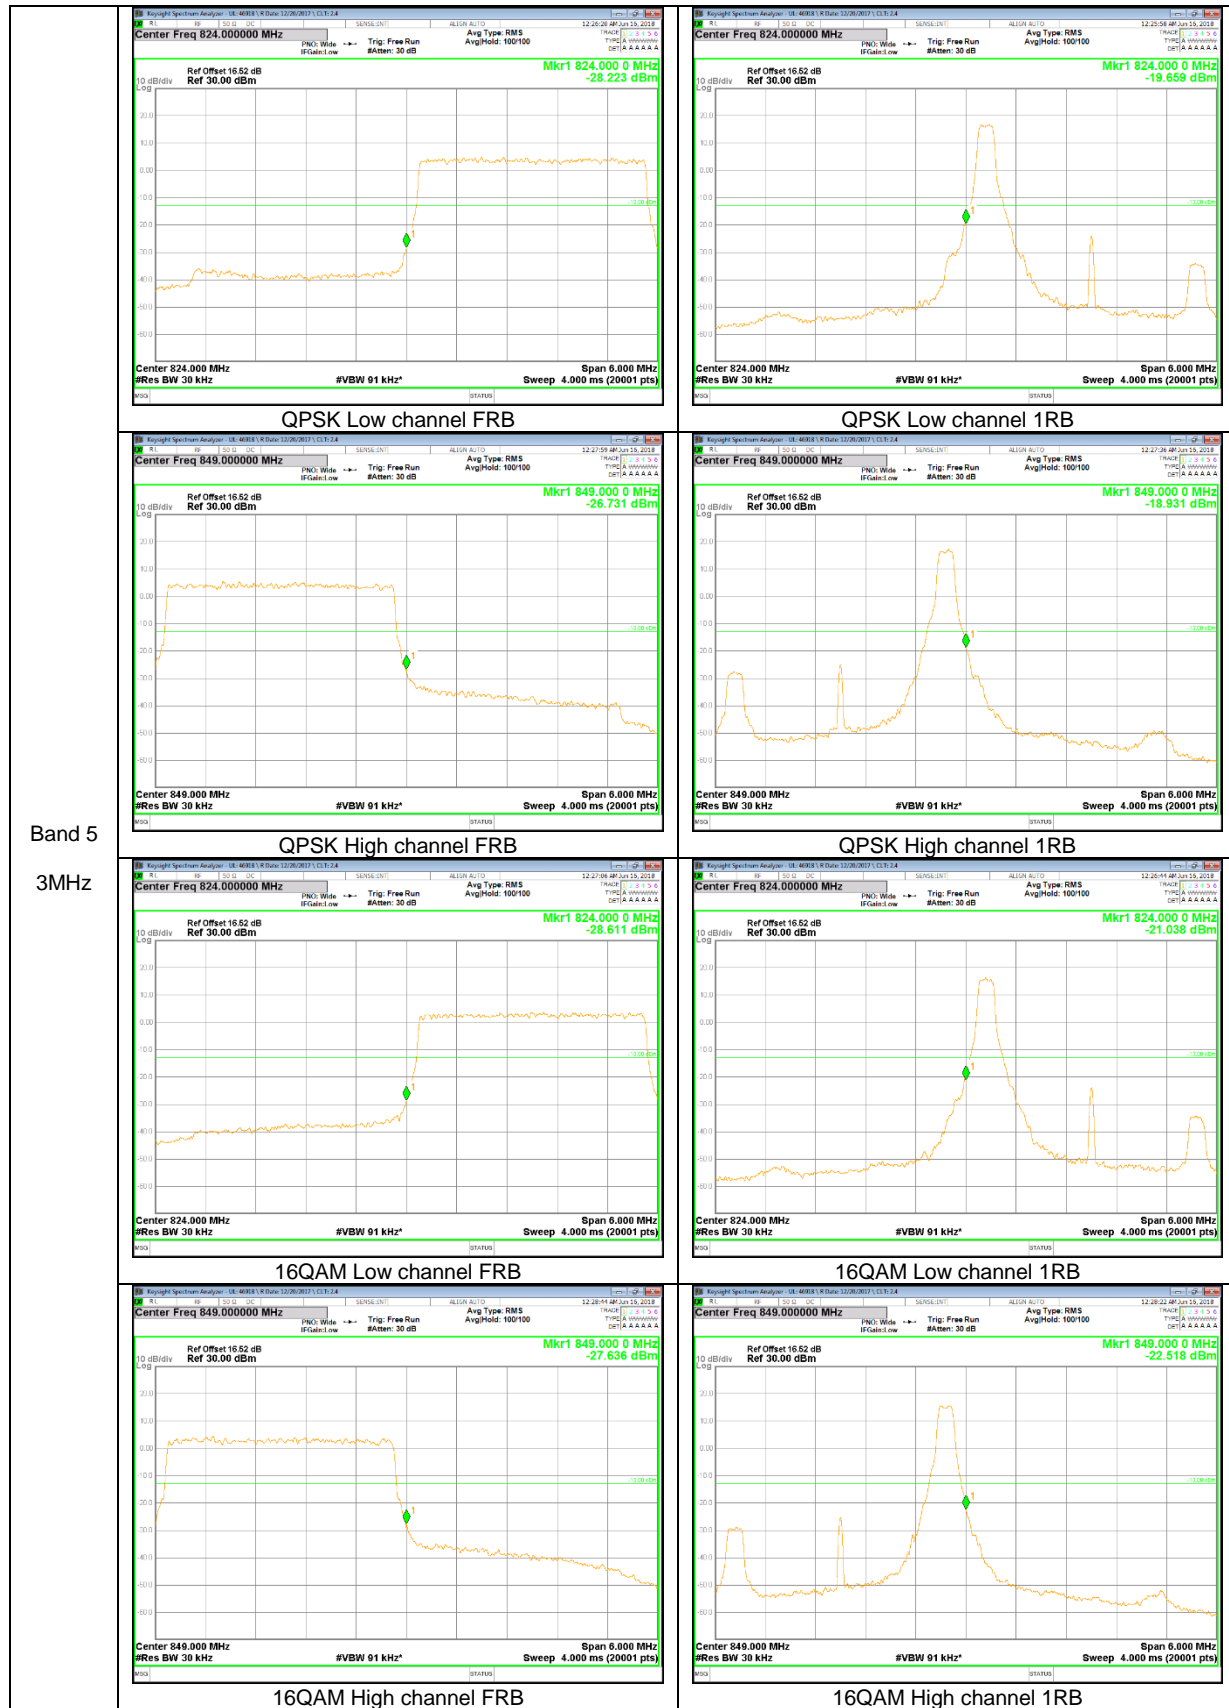

LTE Band 4

Band 4  
20MHz

Band 4  
15MHz

Band 4  
10MHz

Band 4  
5MHz

Band 4  
3MHz

LTE Band 5

Band 5  
10MHz

Band 5  
3MHz

Band 5  
1.4MHz

LTE Band 12

Band 12  
10MHz

Band 12  
5MHz

Band 12  
3MHz