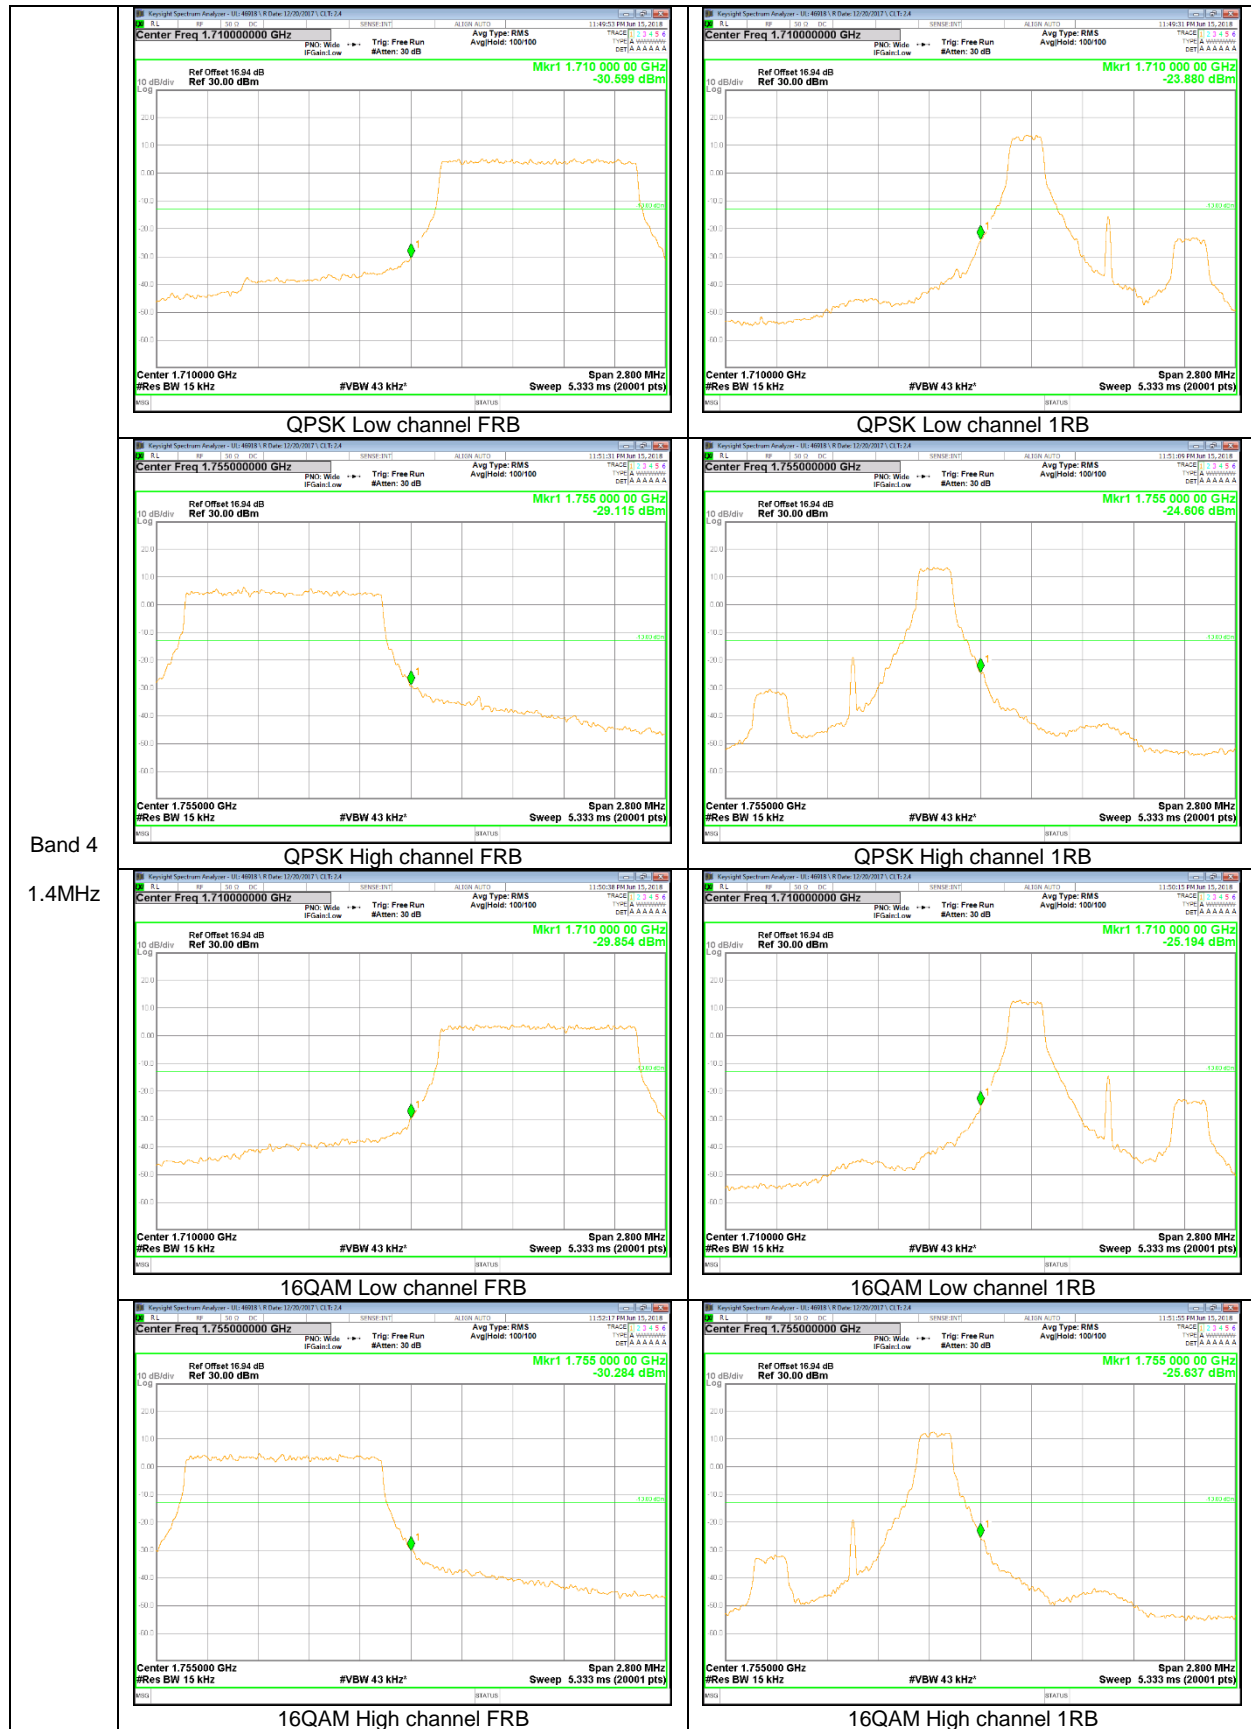

LTE Band 4

Band 4  
20MHz

Band 4  
15MHz

Band 4  
10MHz

Band 4  
5MHz

Band 4  
3MHz

LTE Band 5

Band 5  
10MHz

Band 5  
3MHz

Band 5  
1.4MHz

LTE Band 12

Band 12  
10MHz

Band 12  
5MHz

Band 12  
3MHz