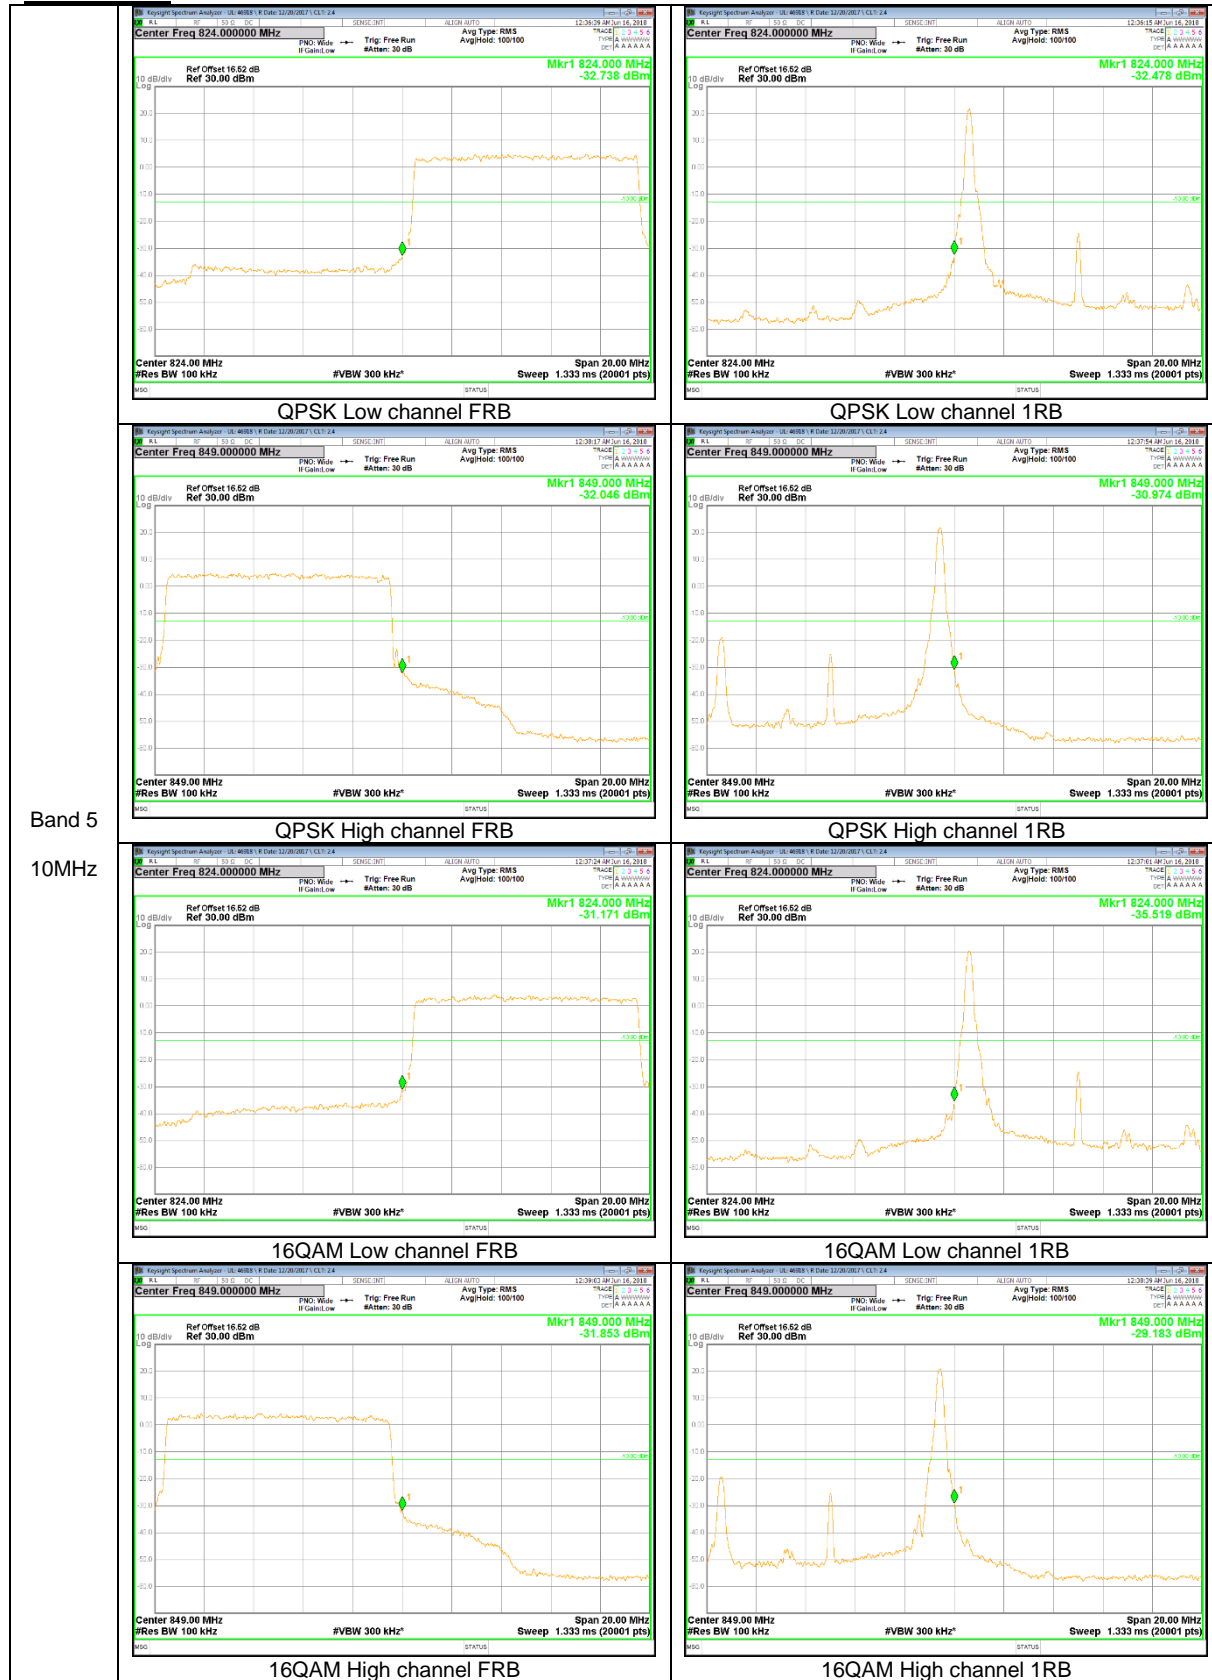

LTE Band 4

Band 4  
20MHz

Band 4  
15MHz

Band 4  
10MHz

Band 4  
5MHz

Band 4  
3MHz

LTE Band 5

Band 5  
10MHz

Band 5  
3MHz

Band 5  
1.4MHz

LTE Band 12

Band 12  
10MHz

Band 12  
5MHz

Band 12  
3MHz