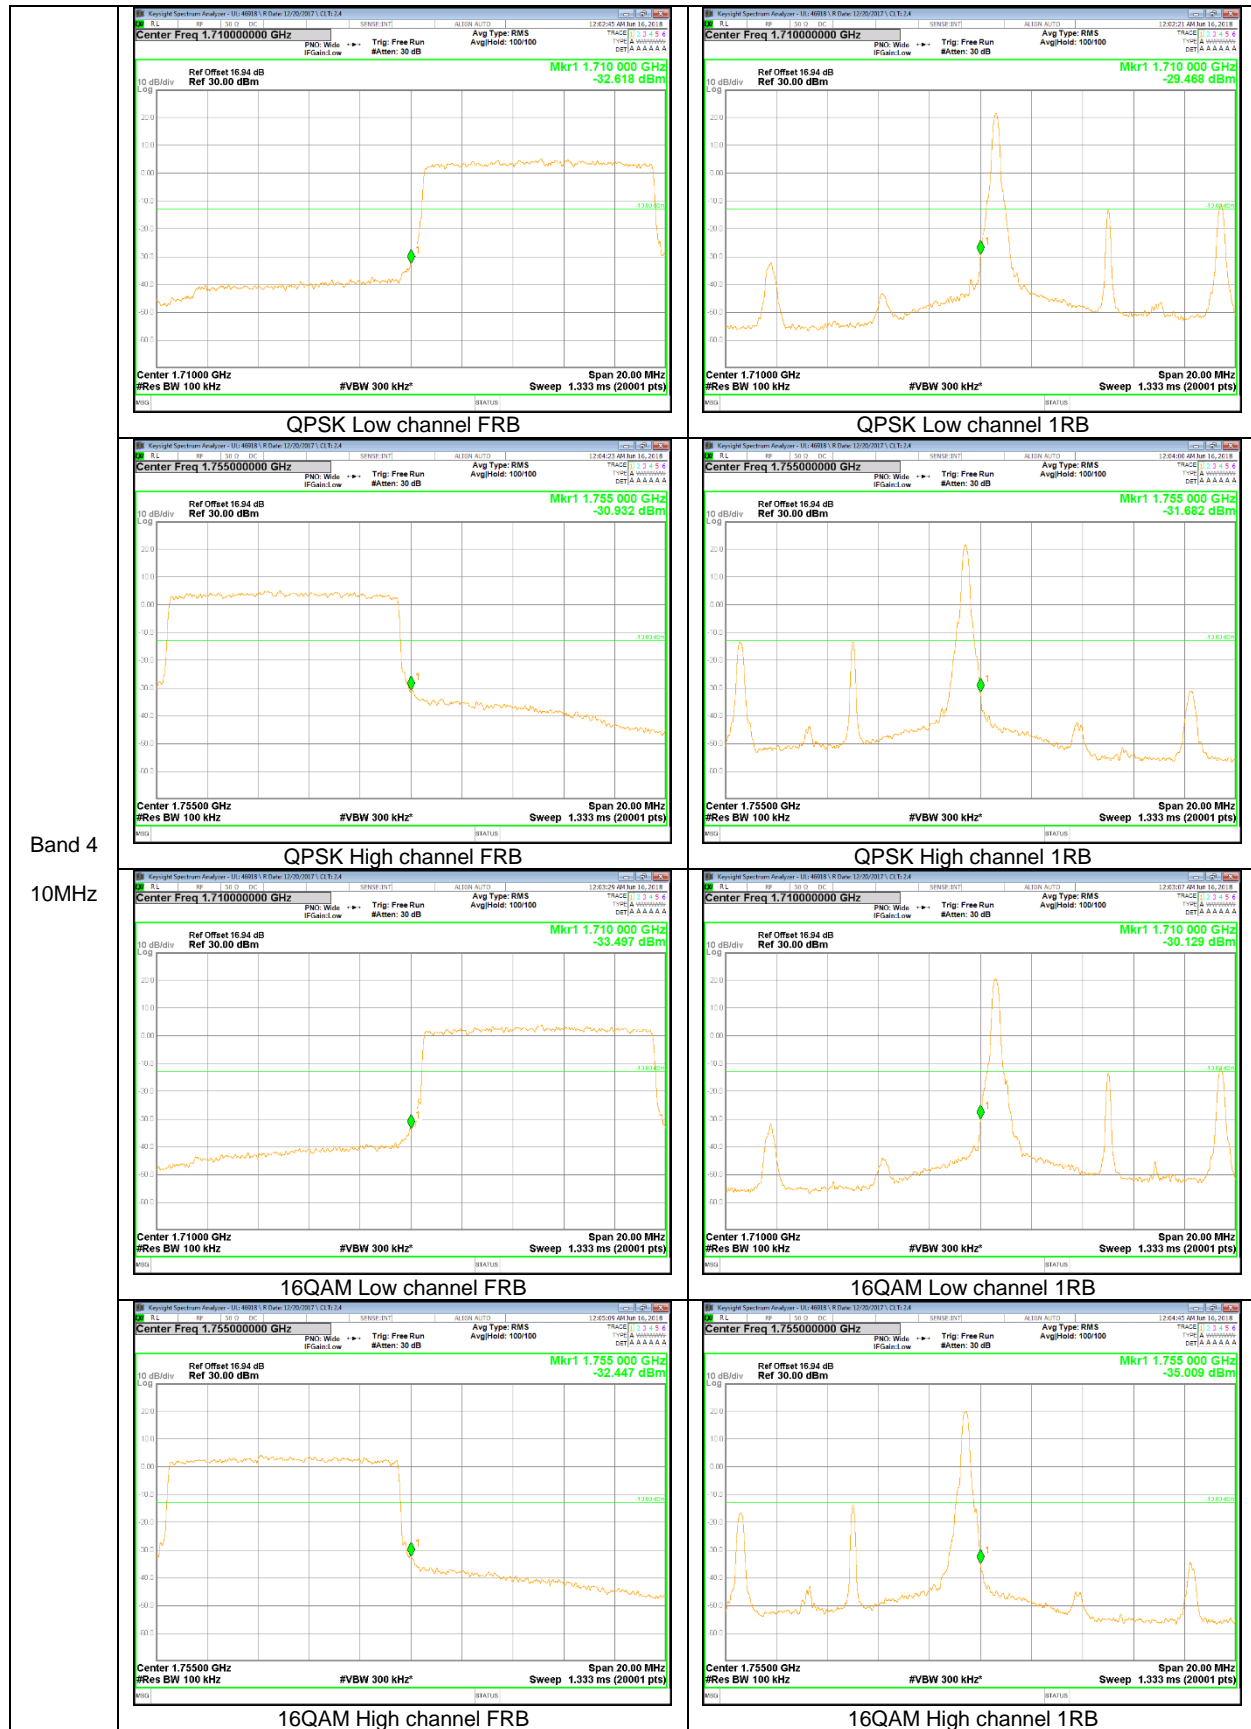

LTE Band 4

Band 4  
20MHz

Band 4  
15MHz

Band 4  
10MHz

Band 4  
5MHz

Band 4  
3MHz

LTE Band 5

Band 5  
10MHz

Band 5  
3MHz

Band 5  
1.4MHz

LTE Band 12

Band 12  
10MHz

Band 12  
5MHz

Band 12  
3MHz