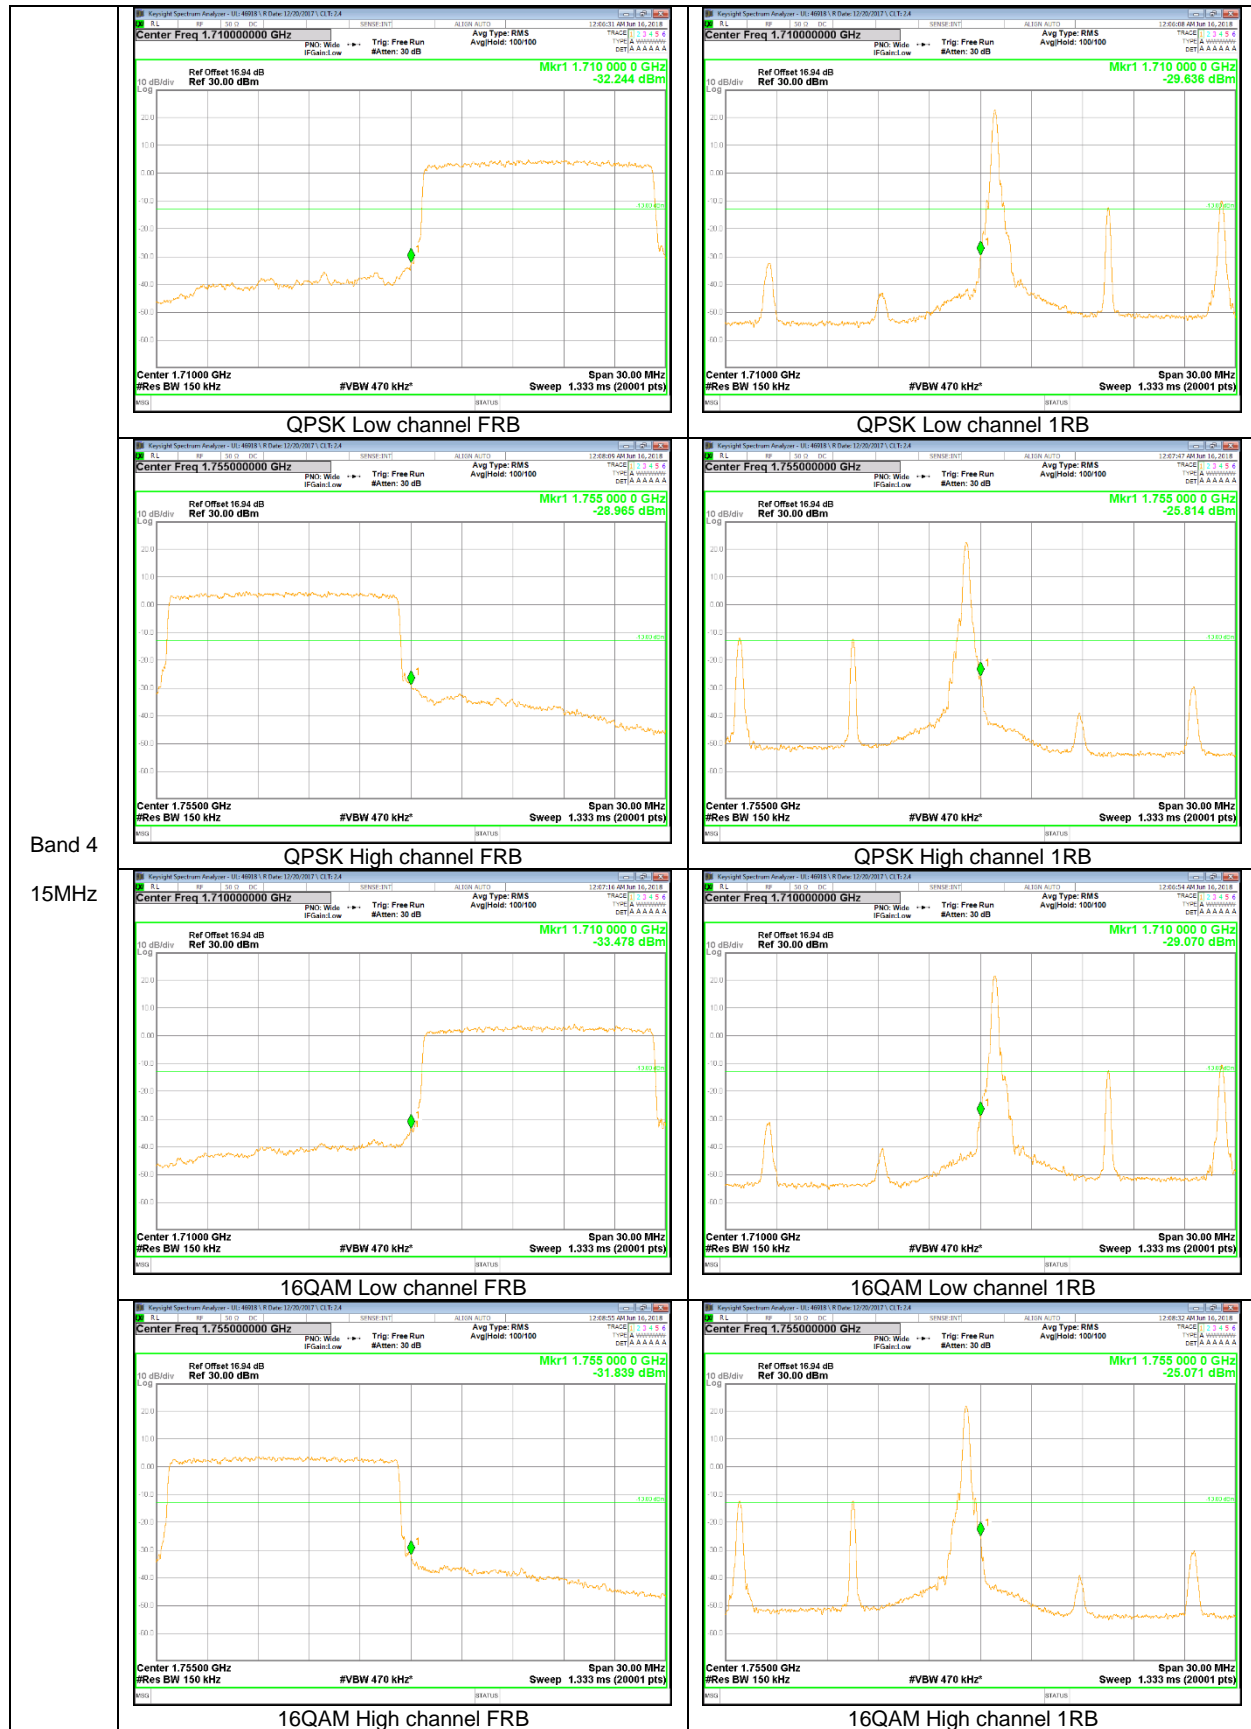

LTE Band 4

Band 4  
20MHz

Band 4  
15MHz

Band 4  
10MHz

Band 4  
5MHz

Band 4  
3MHz

LTE Band 5

Band 5  
10MHz

Band 5  
3MHz

Band 5  
1.4MHz

LTE Band 12

Band 12  
10MHz

Band 12  
5MHz

Band 12  
3MHz