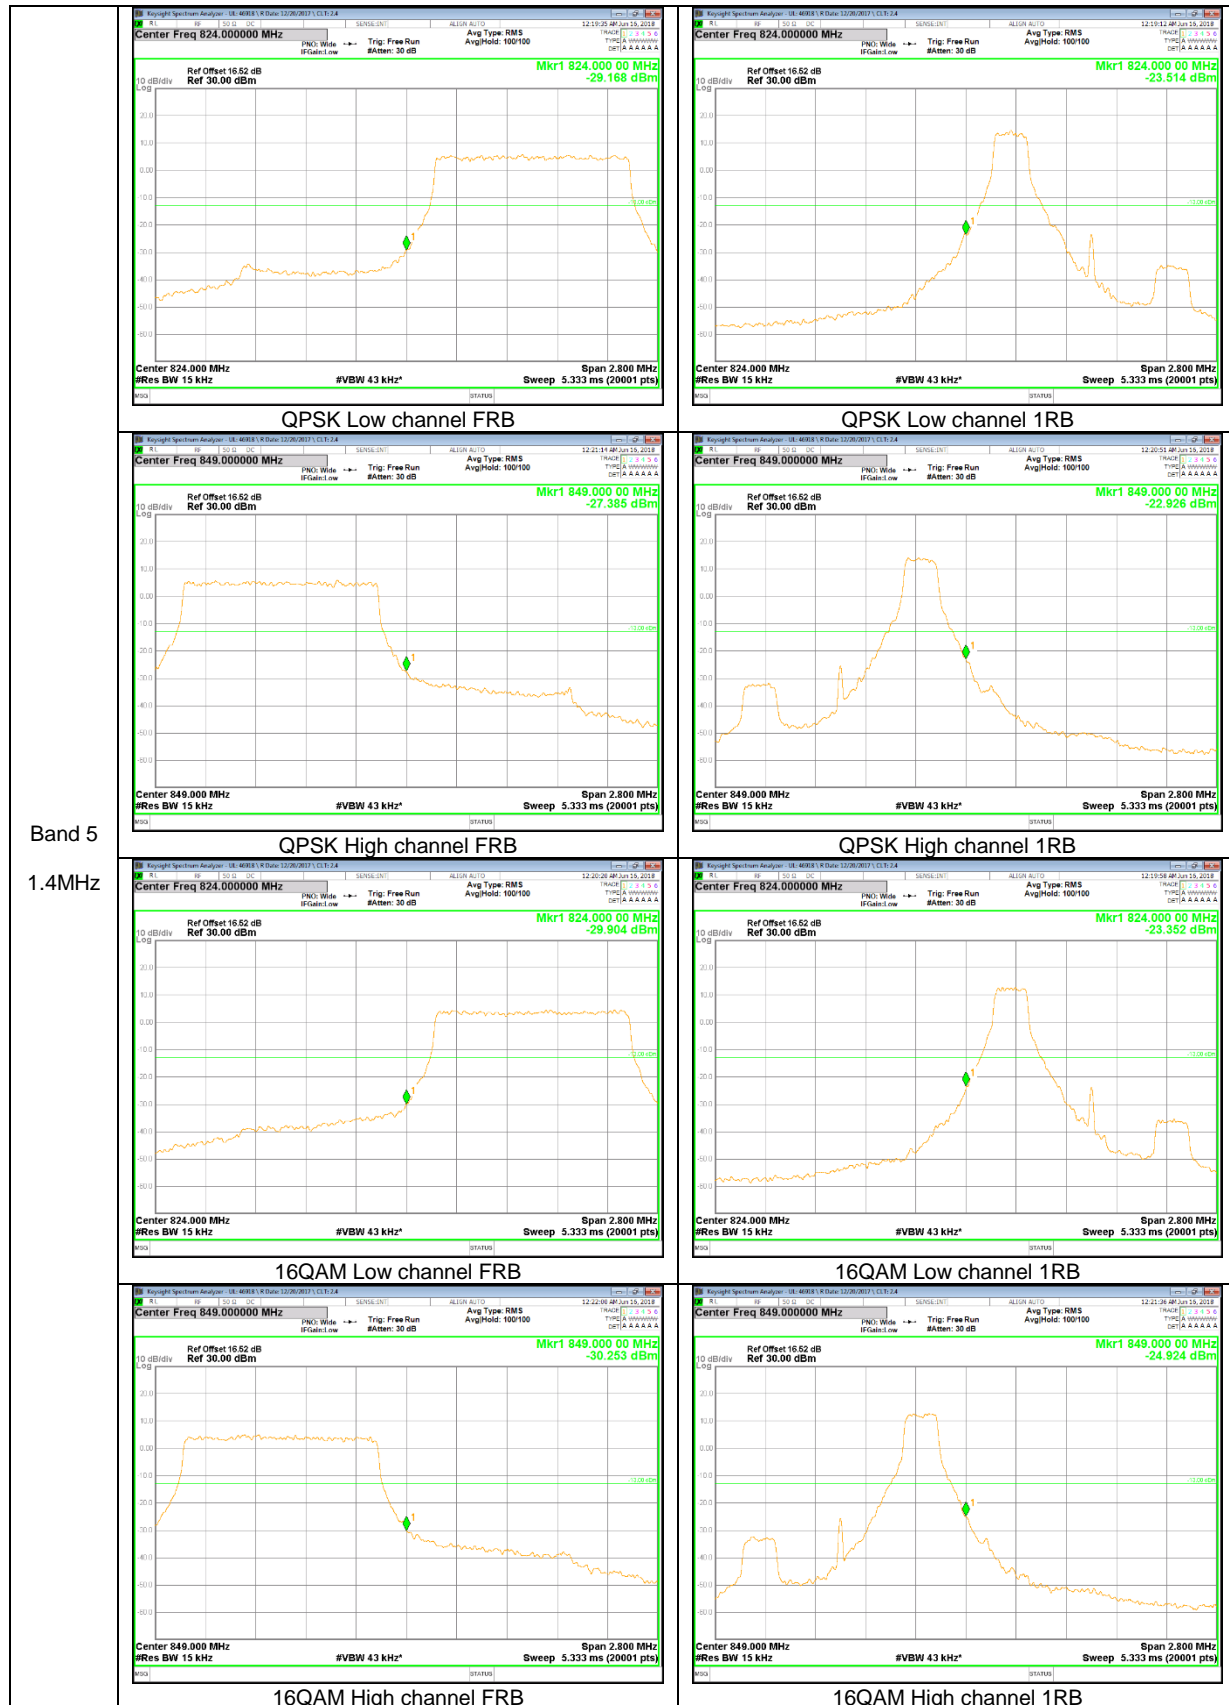

LTE Band 4

Band 4  
20MHz

Band 4  
15MHz

Band 4  
10MHz

Band 4  
5MHz

Band 4  
3MHz

LTE Band 5

Band 5  
10MHz

Band 5  
3MHz

Band 5  
1.4MHz

LTE Band 12

Band 12  
10MHz

Band 12  
5MHz

Band 12  
3MHz