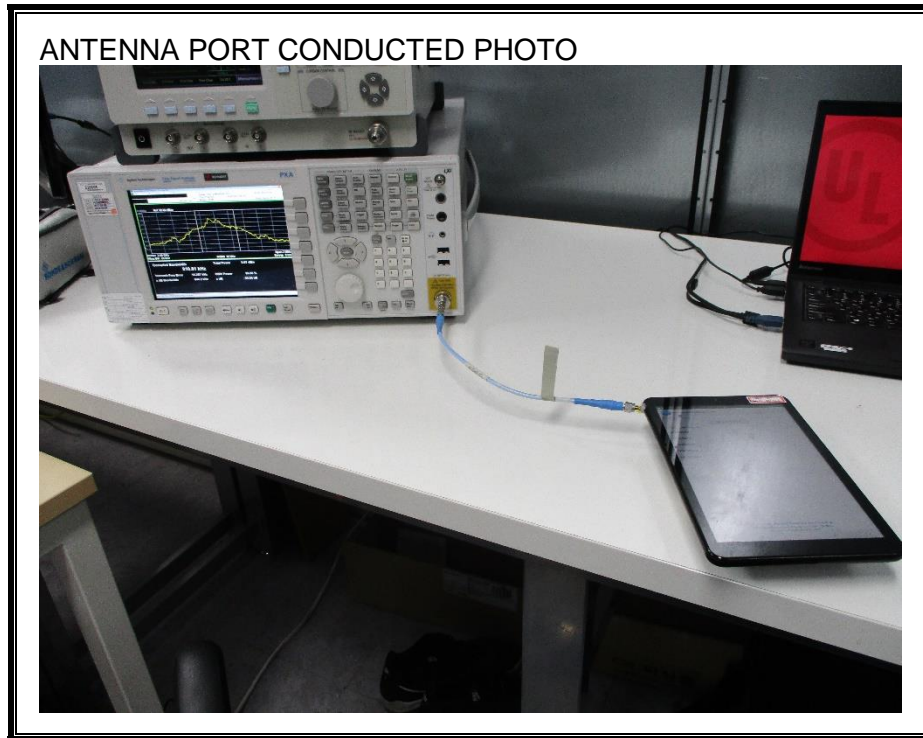

15. SETUP PHOTOS

ANTENNA PORT CONDUCTED RF MEASUREMENT SETUP

RADIATED RF MEASUREMENT SETUP (BELOW 1 GHz)

RADIATED RF MEASUREMENT SETUP (ABOVE 1 GHz)

RADIATED RF MEASUREMENT SETUP FOR PORTABLE CONFIGURATION

POWERLINE CONDUCTED EMISSIONS MEASUREMENT SETUP

DYNAMIC FREQUENCY SELECTION MEASUREMENT SETUP

END OF REPORT