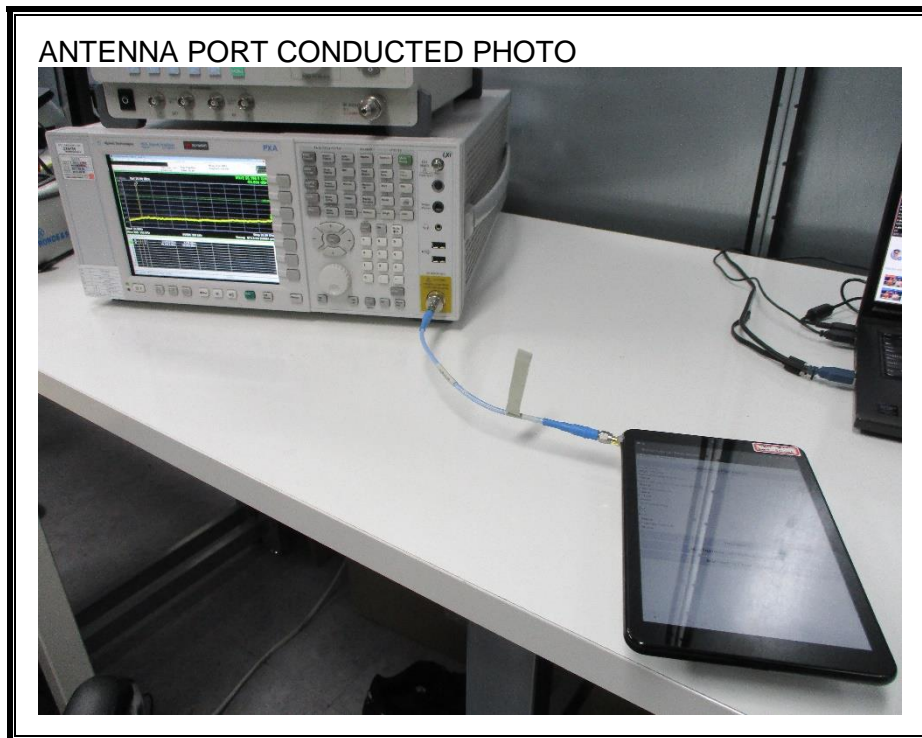

13. SETUP PHOTOS

ANTENNA PORT CONDUCTED RF MEASUREMENT SETUP

RADIATED RF MEASUREMENT SETUP (BELOW 1 GHz)

RADIATED RF MEASUREMENT SETUP (ABOVE 1 GHz)

RADIATED RF MEASUREMENT SETUP FOR PORTABLE CONFIGURATION

POWERLINE CONDUCTED EMISSIONS MEASUREMENT SETUP

END OF REPORT