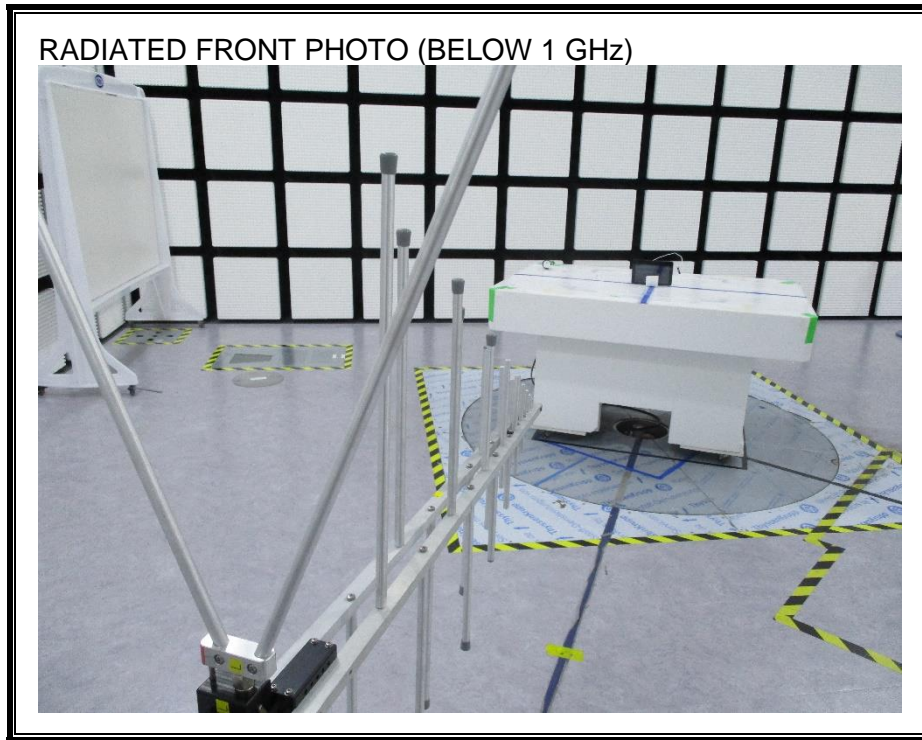

13. SETUP PHOTOS

ANTENNA PORT CONDUCTED RF MEASUREMENT SETUP

RADIATED RF MEASUREMENT SETUP (BELOW 1 GHz)

RADIATED RF MEASUREMENT SETUP (ABOVE 1 GHz)

RADIATED RF MEASUREMENT SETUP FOR PORTABLE CONFIGURATION

POWERLINE CONDUCTED EMISSIONS MEASUREMENT SETUP

END OF REPORT