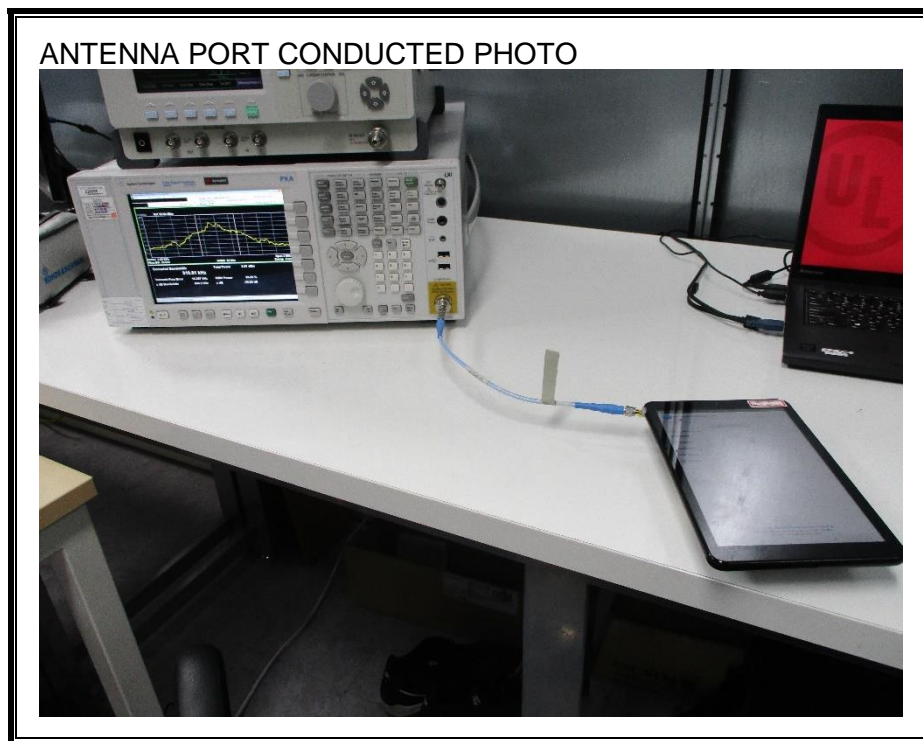

13. SETUP PHOTOS

ANTENNA PORT CONDUCTED RF MEASUREMENT SETUP

RADIATED RF MEASUREMENT SETUP (BELOW 1 GHz)

RADIATED RF MEASUREMENT SETUP FOR PORTABLE CONFIGURATION

POWERLINE CONDUCTED EMISSIONS MEASUREMENT SETUP