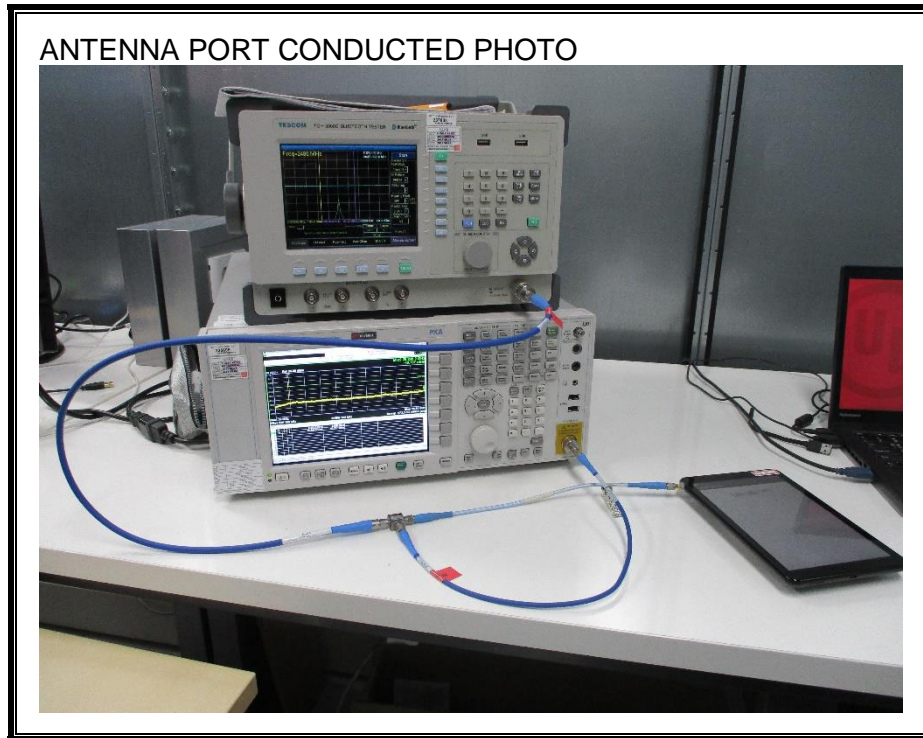

13. SETUP PHOTOS

ANTENNA PORT CONDUCTED RF MEASUREMENT SETUP

RADIATED RF MEASUREMENT SETUP (BELOW 1 GHz)

RADIATED RF MEASUREMENT SETUP (ABOVE 1 GHz)

RADIATED RF MEASUREMENT SETUP FOR PORTABLE CONFIGURATION

POWERLINE CONDUCTED EMISSIONS MEASUREMENT SETUP

END OF REPORT